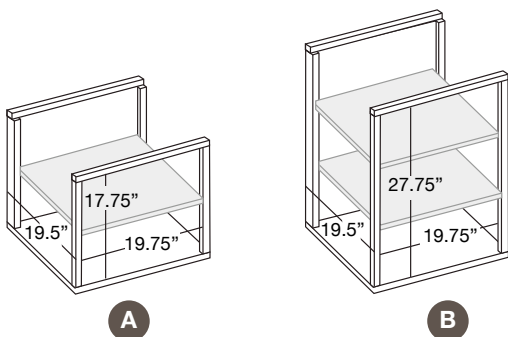

# CHAMELEON AV CABINETS

**A - Single-Width Compartment**

19.75"W x 19.5"D x 17.75"H

**A1 - Subwoofer Compartment**

19.75"W x 19.5"D x 17.75"H

**B - Single-Width Compartment**

19.75"W x 19.5"D x 27.75"H

**C - Media Drawer**

18.625"W x 18"D x 7.75"H  
holds 75 DVD's and or 111 CD's

**D - Single-Width Center Speaker / Multi-Functional Compartment**

19.75"W x 19.5"D x 9"H

**G - Double-Width Center Speaker / Multi-Functional Compartment**

40.5"W x 19.5"D x 9"H

**F - Triple-Width Center Speaker / Multi-Functional Compartment**

61.25"W x 19.5"D x 9"H

**H - Double-Width Center Speaker / Multi-Functional Compartment**

40.5"W x 19.5"D x 8.15"H

### Low Profile 337

64.75"W x 31.375"H x 12"D