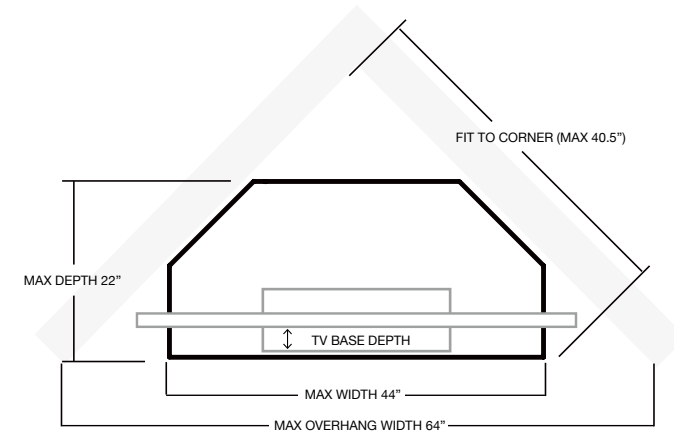

*CORNER EXTERIOR

TV SIZING:

For every 1" of depth required by the TV base, subtract 1.8 from 64. This is the MAX TV width at the required depth. Note: Minor gains can be had by moving cabinet forward. This will cause a gap but will produce 1.8" in width per inch moved forward.