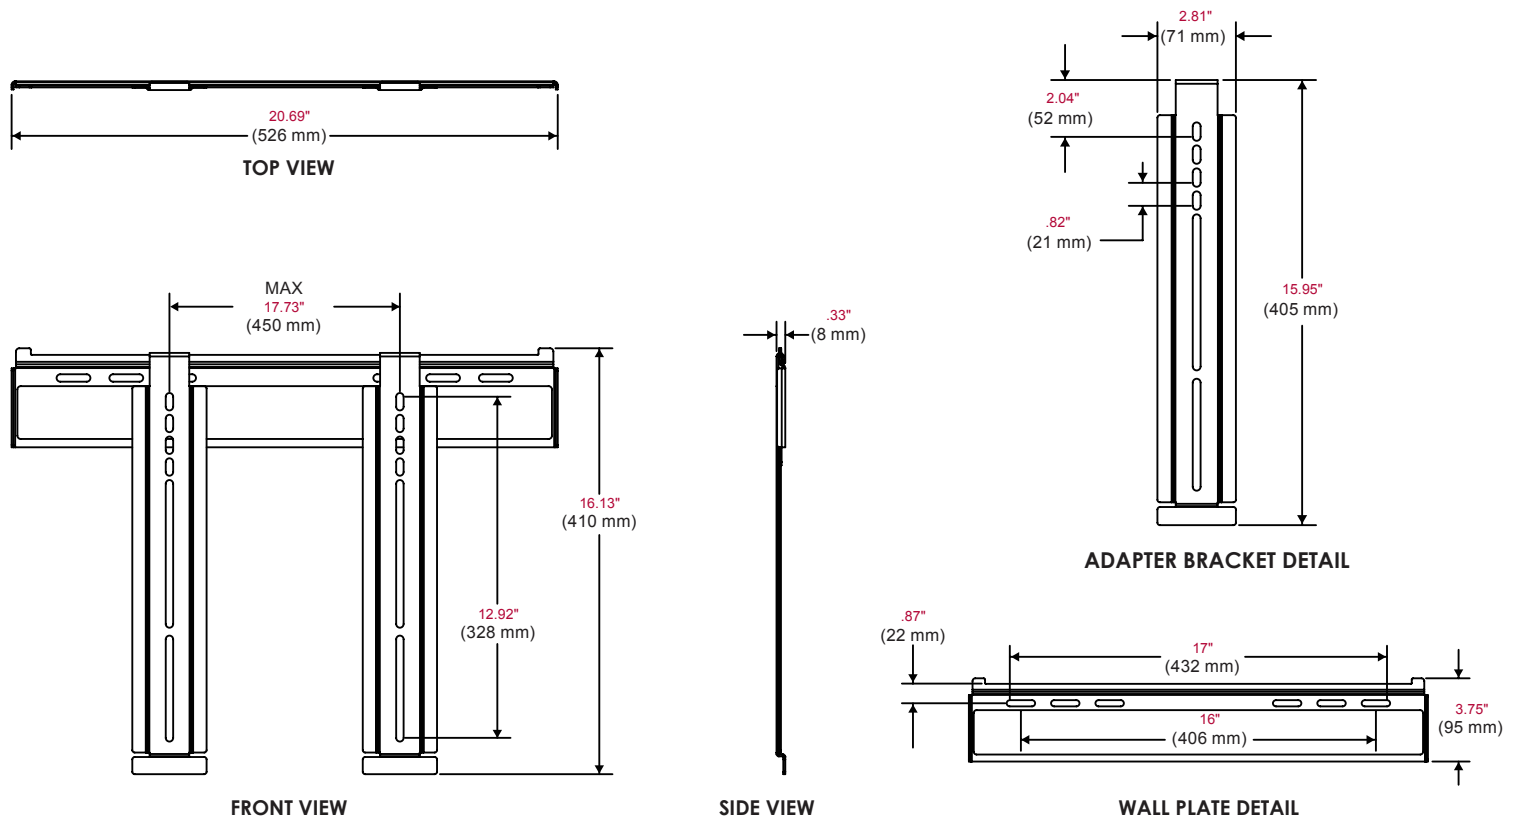

### FEATURES

- Ultra-thin design holds TV only 0.33" (8 mm) from the wall for a near-invisible application
- Universal mount compatible with ultra-thin LCD screens with mounting patterns up to 17.73" W x 12.92" H (450 x 328 mm)
- Universal brackets easily hook onto wall plate for an easy installation
- Industrial-strength Velcro® latching system secures screen adapters to wall plate in a single step, making installation fast and secure
- Horizontal screen adjustment of up to 6" (152 mm) (depending on screen model) for perfect screen placement
- Mounts to wood studs, concrete, cinder block or metal studs (metal stud accessory required)
- Comes with Peerless' Sorted-for-You™ fastener pack with all necessary screen attachment hardware

## Product Specifications

	DIMENSIONS (W x H x D)	PRODUCT WEIGHT	LOAD CAPACITY	FINISH	AVAILABLE COLORS
<b>SUF640P</b>	20.69" x 16.13" x .33" (526 x 410 x 8 mm)	4.1 lb (1.9 Kg)	150 lb (68 Kg)	Scratch resistant fused epoxy	Gloss Black

## Package Specifications

	PACKAGE SIZE (W x H x D)	PACKAGE SHIP WEIGHT	PACKAGE UPC CODE	PACKAGE CONTENTS	UNITS IN PACKAGE
<b>SUF640P</b>	22.375" x 2.375" x 5.25" (568 x 60 x 133 mm)	4.7 lb (2.2 Kg)	735029258353	Wall plate, universal screen adapters, mounting and screen attachment hardware	1

## Accessories

**ACC215:** Metal Stud Accessory Kit

All dimensions = inch (mm)