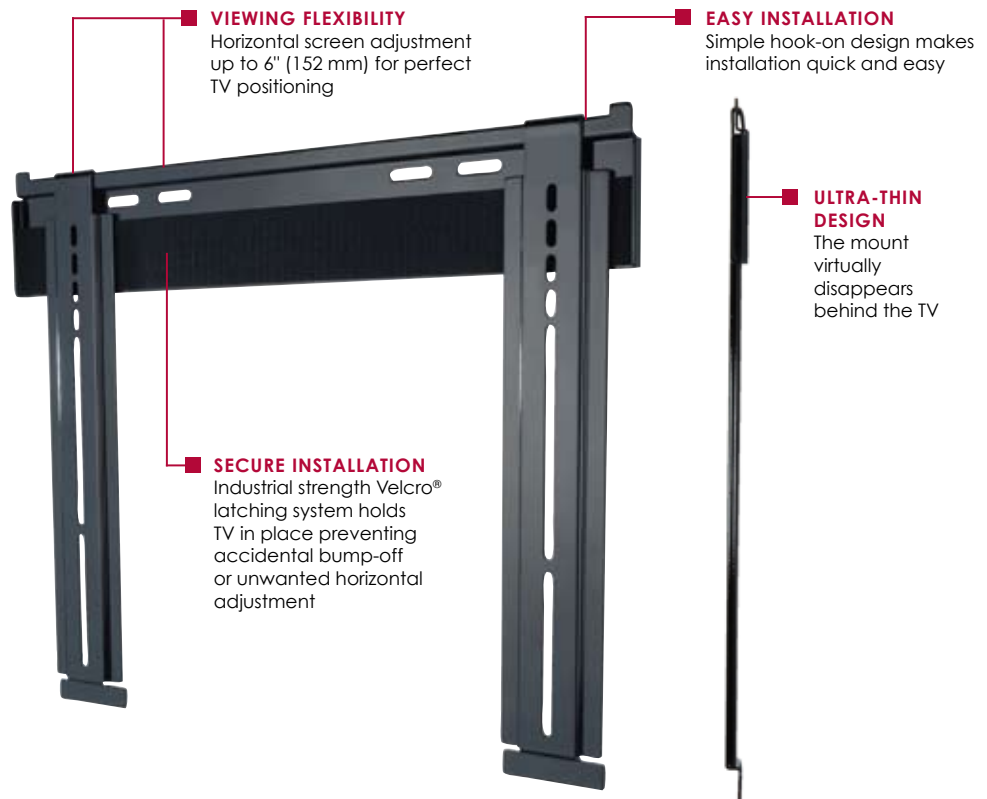

## Universal Ultra-thin Flat Wall Mount

For 23" to 46" (58-117 cm) Ultra-thin Flat Panel TVs

The world's thinnest mount, at only 0.33" (8 mm) inches thin, brings the screen closer to the wall than any other product in the industry. This near-invisible mount is the beauty that supports the modern style of the latest ultra-thin flat panel TVs. Its all-steel, clean-line, high-gloss modeling features universal compatibility with virtually any ultra-thin flat panel TV innovation. This unmatched solution delivers space-saving, ultra-sleek looks and brings the screen closer to the wall than any other mount in the world.

Screen size: 23"-46" (58-117 cm)

Max load: 150 lb (68 Kg)

### FEATURES

- Ultra-thin design holds TV only 0.33" (8 mm) from the wall for a near-invisible application
- Universal mount compatible with ultra-thin LCD screens with mounting patterns up to 17.73" W x 12.92" H (450 x 328 mm)
- Universal brackets easily hook onto wall plate for an easy installation
- Industrial-strength Velcro® latching system secures screen adapters to wall plate in a single step, making installation fast and secure
- Horizontal screen adjustment of up to 6" (152 mm) (depending on screen model) for perfect screen placement
- Mounts to wood studs, concrete, cinder block or metal studs (metal stud accessory required)
- Comes with Peerless' Sorted-for-You™ fastener pack with all necessary screen attachment hardware

# Model Numbers

**WARRANTY:** Limited 5-year

**SUF640P:** Universal Ultra-thin Flat Wall Mount for 23" to 46" (58-117 cm) Ultra-thin flat panel TVs