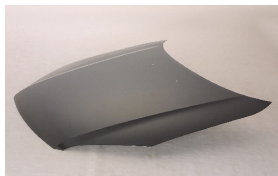

MC20017A

C. Certified Parts * . ADD Products

C	* ITEM NO.	DESCRIPTION	YEAR	PART NO	PARTS LINK	MEASURE
	MC04033BA	FRT BUMPER MAT-BLACK	06-09			/
	MC04033BB	FRT BUMPER PRIMED BLACK	06-09	6N7Z-17D957-CAPTM	FO1000606	/
C	MC07033GA	GRILLE PAINTED SILVER	06-09	6N7Z-8200A	FO1200484	5 pc / 2.50
	MC07033GZ	GRILLE CHROME BRIGHT	06-			5 pc / 2.50
	MC07037GA	FRT BUMPER GRILLE MAT-BLACK	06-09	6N7Z-8200-BA		/
	MC07037MA	FRT BUMPER GRILLE BAR MAT-BLACK	06-09	6N7Z-17K945-A		/
C	MC20017A	HOOD	06-	6N7Z-16612AA	FO1230259	1 pc / 3.90
	* FD67038A	SINGLE FAN ASSY ZPYR/MKZ '06-,2.3/3.0L W/O PWM	06-09	7E5Z-8C607A		1 pc / 2.20

CNO238 - 1

ДЛЯ ЗАКАЗА АВТОЗАПЧАСТЕЙ WWW.REFORMAUTO.RU