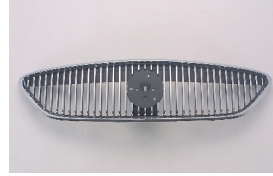

MERCURY SABLE 00-07

MC07032GA

C. Certified Parts * . ADD Products

C	* ITEM NO.	DESCRIPTION		YEAR	PART NO	PARTS LINK	MEASURE
	MC04022BA	FRT BUMPER	MAT-CLR BLACK	00-03	PERFORMANCE		5 pc / 32.95
C	MC04022BB	FRT BUMPER	PRIMED BLACK	00-03	YF4Z-17D957-CA	FO1000477	5 pc / 32.45
					YF4Z-17K857-CA		
C	MC07021GA	GRILLE	CHRM-PAINTED BLACK	00-03	YF4Z-8200-AA	FO1200372	5 pc / 1.25
	MC07032GA	GRILLE	CHRM-PAINTED BLACK	04-05	4F4Z-8200AA	FO1200470	5 pc / 1.54
	MC10010AR	FENDER RH	.	00-05	YF4Z-16005BA	FO1241233	1 pc / 3.00
	MC10010AL	FENDER LH		00-05	YF4Z-16006BA	FO1240233	1 pc / 3.00
C	MC20014A	HOOD		00-04	YF4Z-16612BA	FO1230200	1 pc / 7.00
	* FD61002A	A/C FAN ASSY	RH	96-07	3F1Z-8C607EA	FO3115106	1 pc / 0.90
					3F1Z-8C607HA		
	* FD60002A	RAD FAN ASSY	LH	96-07	3F1Z-8C607AA	FO3115107	1 pc / 0.90
					5F1Z-8C607B