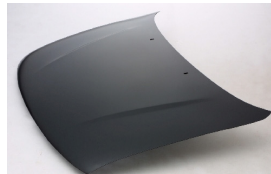

MC20008A

C. Certified Parts * . ADD Products

C	* ITEM NO.	DESCRIPTION	YEAR	PART NO	PARTS LINK	MEASURE
C	MC04006BA	FRT BUMPER PRIMED BLACK	95-97	F5RY-17757A	FO1000264	1 pc / 4.00
C	MC07011GA	GRILLE CHRM-PAINTED GRAY	95-97	F5RY-8200C	FO1200322	5 pc / 1.30
C	MC07011GB	GRILLE PRIMED GRAY	95-97	F5RZ-8200AAA	FO1200324	5 pc / 1.30
C	* MC20008A	HOOD	95-97	F5RY-16612A	FO1230167	1 pc / 3.50