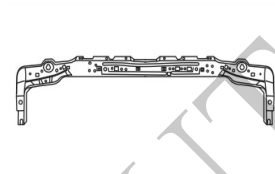

CHEVROLET CORSICA/BERETTA '87-'96

CV30035A

C. Certified Parts * New Products

C *	ITEM NO.	DESCRIPTION	YEAR	LOC.	PART NO	PARTS LINK	MEASURE
	CV04013BA	BUMPER PRIMED BLACK	'87-'96	FRT	10069196	GM1000368	5 pc / 31.83
					(10046800)		
	CV04013BB	BUMPER MAT-COLOR BLACK	'87-'96	FRT	PERFORMANCE	GM1000651	5 pc / 31.83
C	CV04014BA	BUMPER PRIMED GRAY	'87-'92	FRT	16509230	GM1000181	5 pc / 30.10
	CV07054GA	GRILLE PAINTED SILVER GRAY	'87-'90	FRT	10103438	GM1200110	5 pc / 1.20
C	CV07056GA	GRILLE PAINTED GLOSS BLACK	'87-'96	FRT	22572157	GM1200138	5 pc / 1.40
					(14105808)		
	CV07054GB	GRILLE PAINTED GLOSS BLACK	'91-'96	FRT	22577970	GM1200352	5 pc / 1.20
					(10103440)		
C	CV10032AR	FENDER W/ANT.HOLE	'87-'96	RH	12353169	GM1241108	1 pc / 2.10
					(12392608)		
C	CV10032AL	FENDER W/O HOLE	'87-'96	LH	12353170	GM1240108	1 pc / 2.10
					(12392609)		
C	CV20024A	HOOD	'87-'96		22576917	GM1230136	1 pc / 4.50