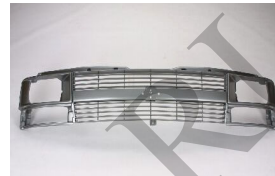

CHEVROLET ASTRO VAN/SAFARI '95

CV04038BA

CV04038BB

CV04040BA

CV04084BB

CV07093GA

CV07094GB

CV07114GA