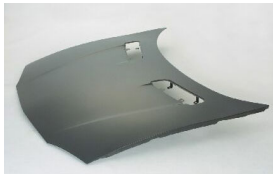

CHEVROLET CAMARO '93-'99

CV20036A

C. Certified Parts * . New Products

C	*	ITEM NO.	DESCRIPTION	YEAR	LOC.	PART NO	PARTS LINK	MEASURE
		CV01001AR	FENDER PRIMED GRAY	'93-'97	RH	10284966	GM1241245	1 pc / 2.73
						10254136		
		CV01001AL	FENDER PRIMED GRAY	'93-'97	LH	10284967	GM1240245	1 pc / 2.73
						10254137		
	*	CV04108BA	BUMPER MAT-COLOR BLACK	'93-'97	FRT			/
	*	CV04108BB	BUMPER PRIMED BLACK	'93-'97	FRT	10248139		/
		CV04063BA	BUMPER PRIMED BLACK	'93-'02	RR	10231299	GM1100156	1 pc / 6.50
		CV04063BB	BUMPER MAT-COLOR BLACK	'93-'02	RR	PERFORMANCE		1 pc / 6.50
		CV04066BA	BUMPER PRIMED BLACK	'98-	FRT	10272188	GM1000547	5 pc / 44.64
		CV04066BB	BUMPER MAT-COLOR BLACK	'98-	FRT	PERFORMANCE	GM1000634	1 pc / 6.00
		CV05007VA	BUMPER AIR DAM PRIMED BLACK	'93-'97	FRT	12530101	GM1090339	5 pc / 9.00
C		CV20036A	HOOD	'93-'97		10237181	GM1230196	1 pc / 5.60
						(10132699)		
C		CV20052A	HOOD W/O SS PKG	'98-'02		10438613	GM1230229	1 pc / 5.60
						(10269571)		
		CV30050A	SUPPORT	'93-'97		12515647	GM1225160	1 pc / 4.50
		CV30050B	SUPPORT	'98-'01		12455736	GM1225178	1 pc / 4.50
		CV31044B	HEADER PANEL MAT-COLOR BLACK	'93-'97	FRT	16524838	GM1221104	5 pc / 7.38
		CV44087A	BPR.REINFT	'93-'97	FRT	10255048	GM1006368	1 pc /