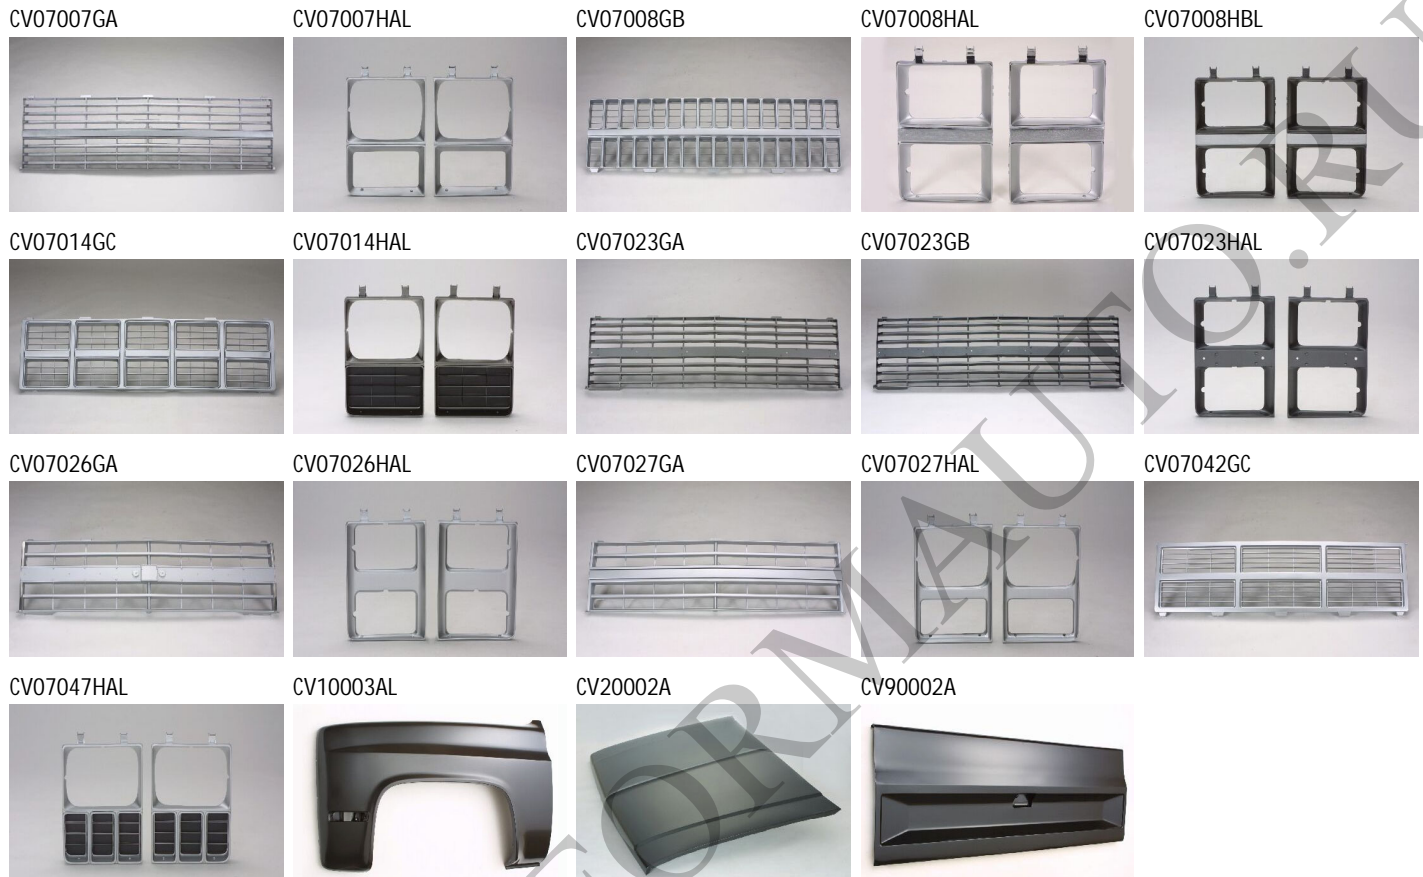

CHEVROLET CHEVY C10-30/BLAZER '81-'87
JIMMY/GMC C15-35 LIGHT TRUCK

C. Certified Parts * . New Products

C *	ITEM NO.	DESCRIPTION	YEAR	LOC.	PART NO	PARTS LINK	MEASURE
C	CV07008GA	GRILLE CHRM-PAINTED LT.ARGENT	'81-'82	FRT	14021348	GM1200121	5 pc / 4.94
	CV07008GB	GRILLE PAINTED LT.ARGENT	'81-'82	FRT	14021295	GM1200120	5 pc / 5.10
C	CV07008HAR	H/L DOOR CHRM-PAINTED LT.ARGENT	'81-'82	RH	14021354	GM2513106	5 pc / 0.80
C	CV07008HAL	H/L DOOR CHRM-PAINTED LT.ARGENT	'81-'82	LH	14021353	GM2512106	5 pc / 0.80
C	CV07047HAR	H/L DOOR PAINTED BLACK&SILVER	'81-'82	RH	14021352	GM2513105	5 pc / 0.77
C	CV07047HAL	H/L DOOR PAINTED BLACK&SILVER	'81-'82	LH	14021351	GM2512105	5 pc / 0.77
	CV07014GC	GRILLE PAINTED ARGENT	'81-'82	FRT	14043994	GM1200215	5 pc / 5.00
	CV07014GD	GRILLE CHRM-PAINTED ARGENT/BLACK	'81-'82	FRT	14021349		5 pc / 5.00
	CV07014HAR	H/L DOOR PAINTED BK&SLVR GRAY	'81-'82	RH	14043876	GM2513158	5 pc / 0.70
					(14043996)		
	CV07014HAL	H/L DOOR PAINTED BK&SLVR GRAY	'81-'82	LH	14043875	GM2512157	5 pc / 0.70
					(14043995)		
	CV07007GA	GRILLE PAINTED (SINGLE H/L DOOR) LT.ARGENT	'83-'84	FRT	14043877	GM1200124	5 pc / 5.26
	CV07007GB	GRILLE MAT-COLOR (SGL H/L DOOR) GRAY	'83-'84	FRT	25112630	GM1200154	5 pc / 5.26