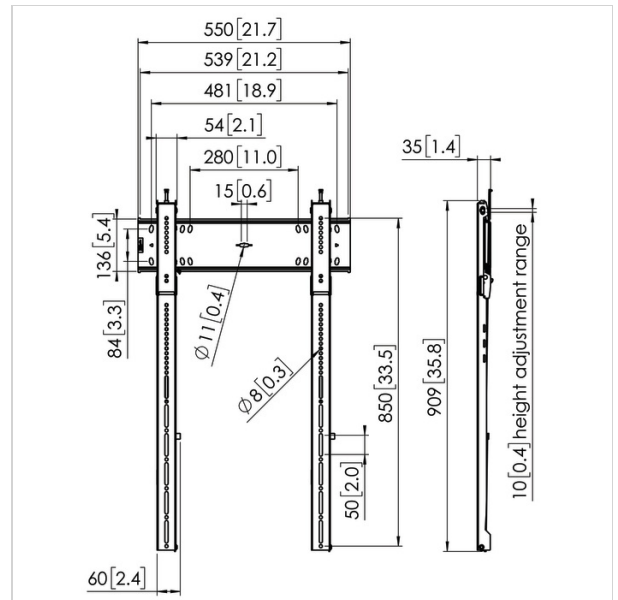

# PFW 6815 Display wall mount portrait fixed

Article number (SKU) 7368150  
 Colour Black

## Key benefits

- Easy levelling and installation
- Self-centering display bolts
- TÜV certified

The PFW 6815 is a sturdy and at the same time elegant fixed wall mount for portrait mounting. It features an aesthetically integrated lock whilst maintaining a depth of only 35 mm. The mount can hold displays from 43 to 100 inch, weighing up to 100 kg

### Product specifications

Product type number	PFW 6815
Article number (SKU)	7368150
Colour	Black
EAN single box	8712285334207
TÜV certified	Yes
Guarantee	5 years
Min. screen size (inch)	43
Max. screen size (inch)	100
Max. weight load (kg)	100
Max. display weight (kg)	Up to 100 kg
Min. hole pattern	75mm x 75mm
Max. hole pattern	400mm x 800mm
Max. bolt size	M8
Max. height of interface (mm)	906
Max. width of interface (mm)	550