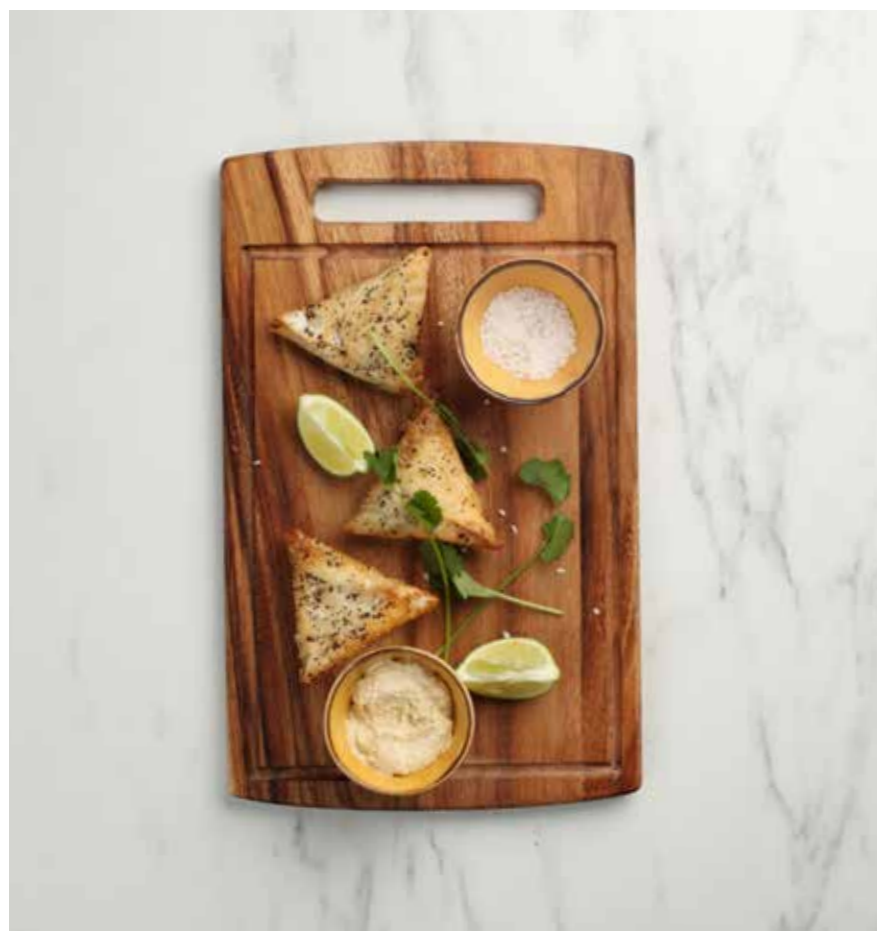

RUSTIC ACACIA

Pack Size 6

10957
Baroque medium paddle board with leather tie in rustic acacia
L350 x W206 x H15mm
(Surface 260 x 200mm)

RUSTIC ACACIA

Pack Size 6

09725 NEW DESIGN
Baroque pizza paddle with leather tie in rustic acacia
L570 x W305 x H15mm
(Surface 370 x 305mm)