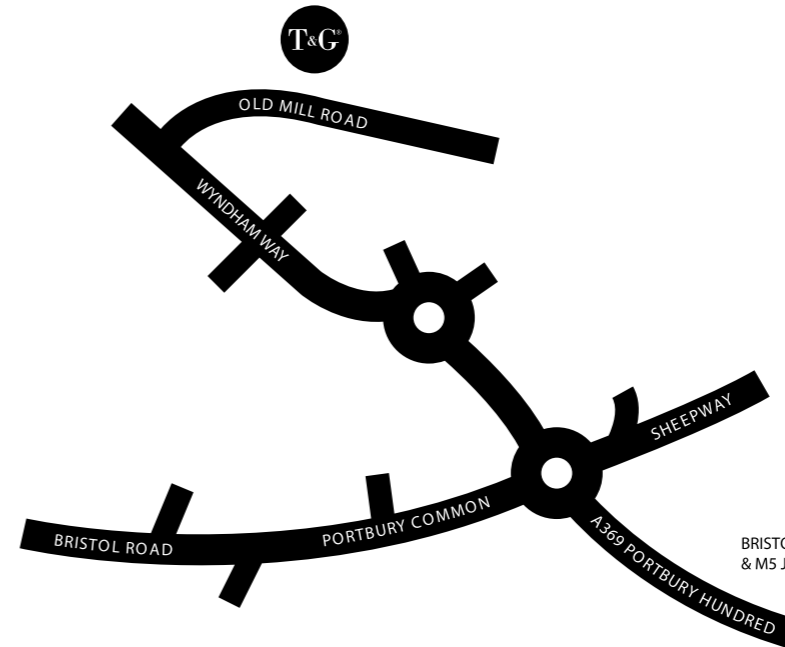

HOW TO FIND US

- Leave M5 motorway at J19 (Gordano Services)
- Follow signs for Portishead (A369) for approximately 1.5 miles
- Straight on at the first roundabout
- Left (Portishead A369) at second roundabout
- Move into middle lane at the first set of traffic lights and then immediately right after the traffic lights
- This is Old Mill Road and T&G are a couple of hundred metres down on the left hand side