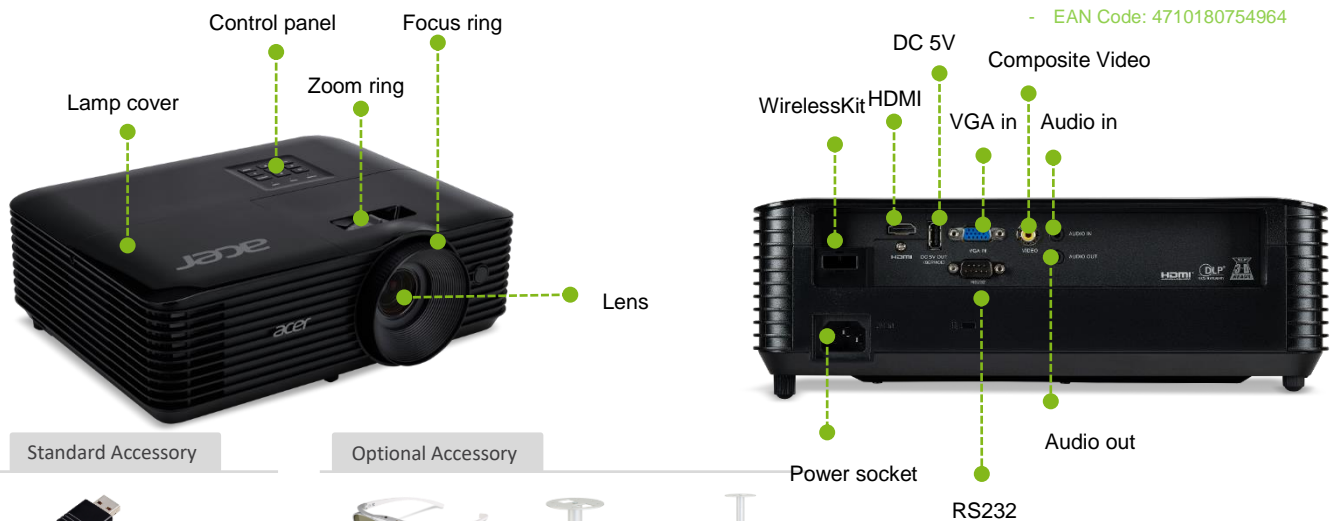

acer

BRIGHT, CLEAR,
AND WIRELESS

Acer X1227i

Wireless Projection
XGA (1,024 x 768)
4,000 ANSI lumens
24/7 operation

Product Specifications

Model name	X1227i
Projection system	DLP®
Resolution	XGA(1,024 x 768) Maximum WUXGA (1,920 x 1,200)
Brightness	4,000 ANSI Lumens (Standard), 3,200 ANSI Lumens (ECO),(Compliant with ISO 21118 standard)
Aspect ratio	4:3 (Native), 16:9 (Supported)
Contrast ratio	20,000:1Dynamic Black
Throw ratio	1.94 ~ 2.16 (51" @2m)
Zoom ratio	1.1X
Projection lens	F= 2.41~2.53, f = 21.85~24.01mm Manual Zoom & Focus
Lamp life	6,000 Hours (Standard) 30,000 Hours (ECO)
Noise level	27 dBA (ECO)
Input interface	Analog RGB/Component Video (D-sub) x 1 HDMI (Video, Audio, HDCP) x 1 PC Audio (Stereo mini jack) x 1 Composite Video (RCA) x 1
Output interface	DC Out (5V/1A, USB Type A) x 1 PC Audio (Stereo mini jack) x 1
Control interface	RS232 (D-sub) x 1
Network Interface	USB (Type A) x 1, for wireless dongle
Dimensions	313 x 240 x 113.7mm (12.3" x 9.4" x 4.5")
Weight	2.75kg (6.06lb)

Product View

Standard Accessory

Wireless
Projection-Kit
UWA5

Optional Accessory

3D Glasses
E4W

Ceiling Mount
CM-01S

Ceiling
Mount

Brightness

Superior Laser Lighting

4,000 lumens high brightness provides the ability to project crystal clear, vibrant images from a long distance on a large screen even in daytime indoors.

BlueLightShield™

Acer BlueLightShield

Enhanced Usability

- Wireless projection frees you from cable chaos (default)
- Hidden dongle design
- 3W built-in speaker
- 24/7 operation

Installation flexibility

- 40-degree Auto H/V keystone
- Auto ceiling-mounted correction
- AC power on
- I/O power on