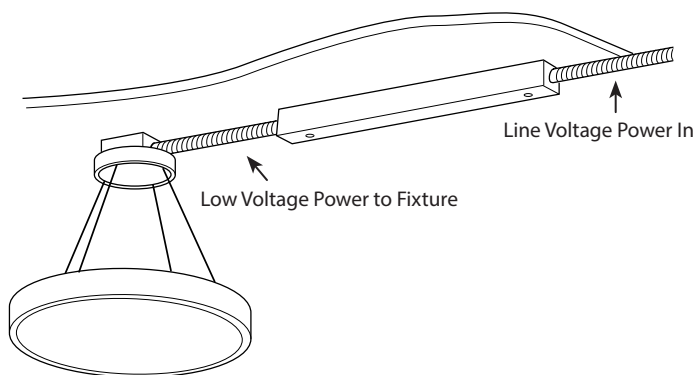

DIRECT CANOPY MOUNT (PAC) Canopy Driver Box — Driver access behind canopy

REMOTE (RPAC - X7, X3, X1): Remote Driver Box — Remote access required

DECO BOX DETAIL (DBS OR DBD)

SURFACE MOUNT J-BOX WITH SIDE FEED: