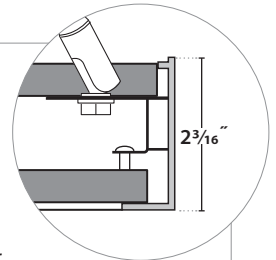

Gaze Acoustic

Gaze Acoustic fixtures offer effective noise reduction with an intentional approach to design. Alternate with coordinating light fixtures for maximum visual appeal in open spaces.