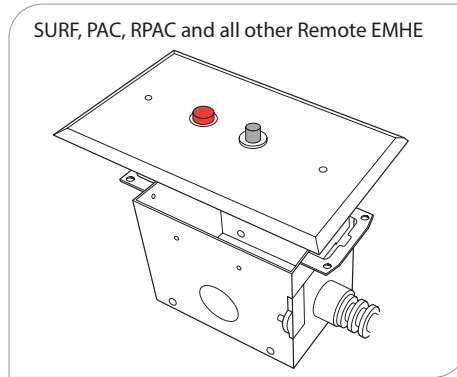

12" Available

Gaze | Pendant, Surface & Wall

Soft Edge, Round

PRUDENTIAL LTG.

PRULITE.COM 213.746.0360

EMHE TEST LIGHT

RTK: REMOTE TEST KIT

Gaze | Pendant, Surface & Wall

Soft Edge, Round

POWER CONFIGURATION: POWER OVER AIRCRAFT CABLE (NO EMHE) **MOUNTING:** PAC-R/S

REMOTE BOX TYPE: DIRECT CANOPY MOUNT **TABLE:** SHOWS WHEN AVAILABLE AND DRIVER LIMITATIONS

DIRECT	LO	LO	LO	LO	LO	MO	MO	MO	MO	MO	SO	SO	SO	SO	SO	HO	HO	HO	HO	HO	
INDIRECT	—	LO	MO	SO	HO	—	LO	MO	SO	HO	—	LO	MO	SO	HO	—	LO	MO	SO	HO	
12	✓	✓	✓	✓	✓	✓	✓	✓	✓	✓	✓	✓	✓	✓	✓	✓	✓	✓	✓	✓	✓
18	✓	✓	✓	✓	✓	✓	✓	✓	✓	✓	✓	✓	✓	✓	✓	✓	✓	✓	✓	✓	✓
24	✓	✓	✓	✓	✓	✓	✓	✓	✓	✓	✓	✓	✓	✓	✓	✓	✓	✓	✓	✓	✓
36	✓	✓	✓	✓	✓	✓	—	—	—	—	✗	✗	✗	✗	✗	✗	✗	✗	✗	✗	✗
48	✓	✓	✓	—	✗	✓	—	—	—	—	✗	✗	✗	✗	✗	✗	✗	✗	✗	✗	✗