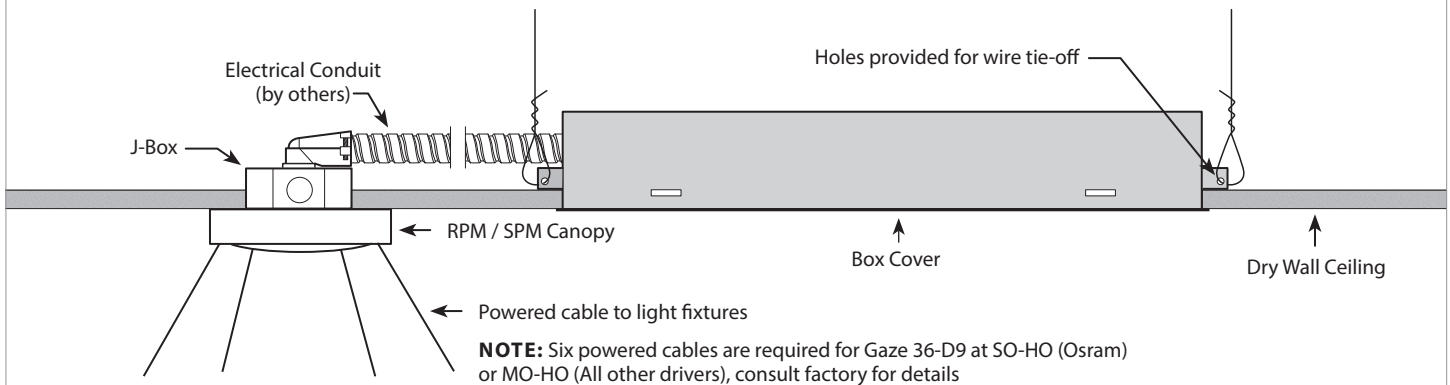

REMOTE (RPAC - X7, X3, X1): Remote Driver Box — Remote access required