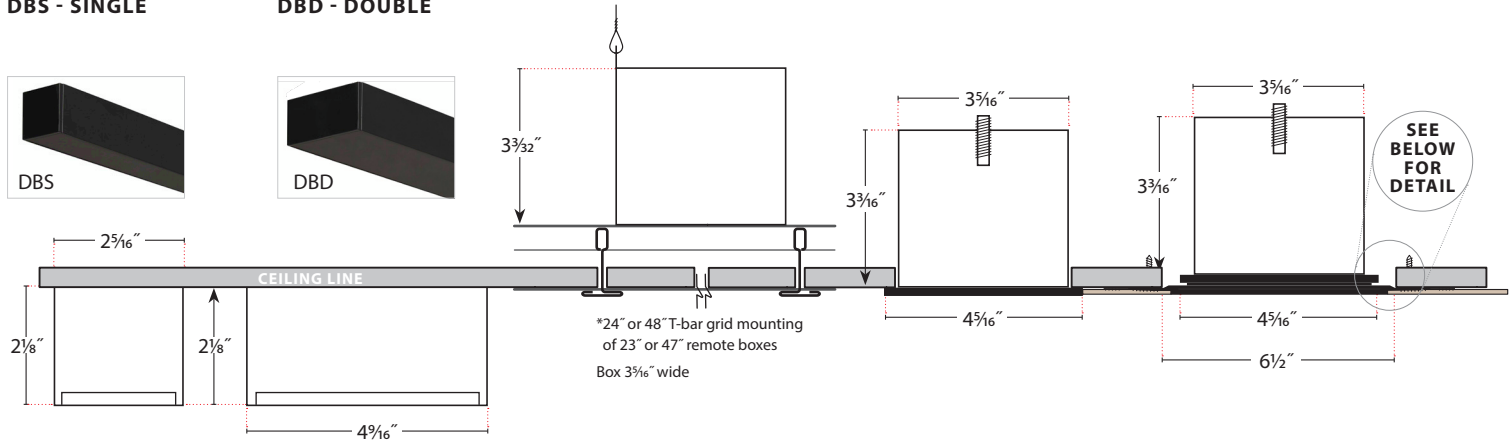

REMOTE BOX FOR RPAC — REMOTE POWER OVER AIRCRAFT CABLES

REMOTE BOX TYPE:

DBS - SINGLE

DBD - DOUBLE

X1 T-BAR REMOTE BOXES (PLENUM ACCESS)

X3 FLANGED HARD CEILING REMOTE BOXES

X7 MUD-OVER FLANGE