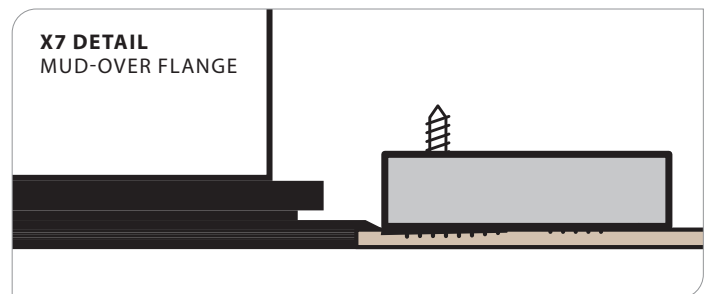

REMOTE BOX OPTIONS