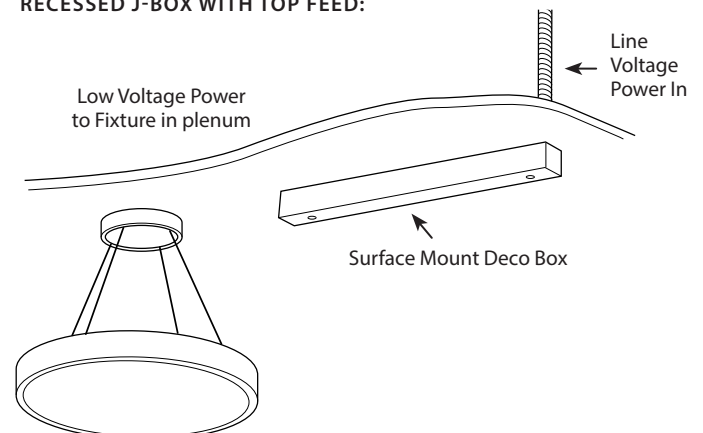

RECESSED J-BOX WITH TOP FEED: