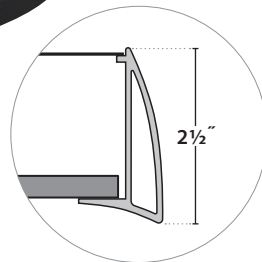

SSC IR 16-9 MINIMUM MOUNTING HEIGHT

NOTE: Minimum mounting height for California DSA IR 16-9 45° swing requirements

SSC CANOPY DETAIL

Allows for sloped ceilings up to 30°
SSC Canopy Round ONLY

Gaze | Pendant, Surface & Wall

Soft Edge, Round

SURFACE / SURFACE STANDOFF (CEILING OR WALL) MOUNTING DIMENSIONS

SURFACE STANDOFF DIMENSIONS

Gaze | Pendant, Surface & Wall

Soft Edge, Round

PRUDENTIAL LTG.

PRULITE.COM 213.746.0360

SOFT EDGE