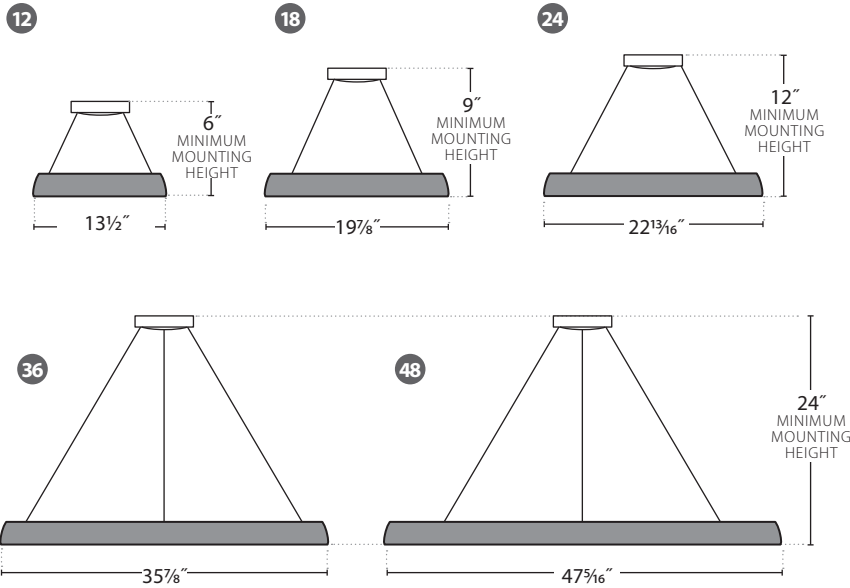

CA CABLE MOUNTING DIMENSIONS

⊕ 7/8" K.O. for Cord Drop

- Mounting Locations

RPM/SPM CANOPY MINIMUM MOUNTING HEIGHT

CAST ALUMINUM CANOPIES

RPM48", 96" or 144":
Round Cast Aluminum Canopy

SPM48", 96" or 144":
Square Cast Aluminum Canopy

SSC IR 16-9 MINIMUM MOUNTING HEIGHT

NOTE: Minimum mounting height for California DSA IR 16-9 45° swing requirements

SSC CANOPY DETAIL

Allows for sloped ceilings up to 30°
SSC Canopy Round ONLY

Gaze | Pendant, Surface & Wall