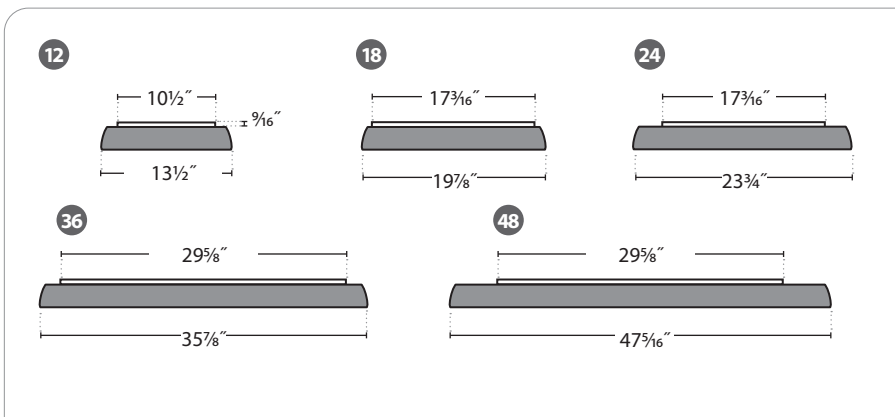

SURFACE STANDOFF DIMENSIONS