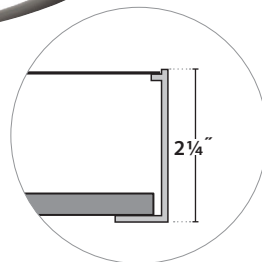

Gaze | Pendant, Surface & Wall

Soft Edge, Round

PRUDENTIAL LTG.

PRULITE.COM 213.746.0360

Gaze Acoustic

Gaze Acoustic fixtures offer effective noise reduction with an intentional approach to design. Alternate with coordinating light fixtures for maximum visual appeal in open spaces.

12" Available