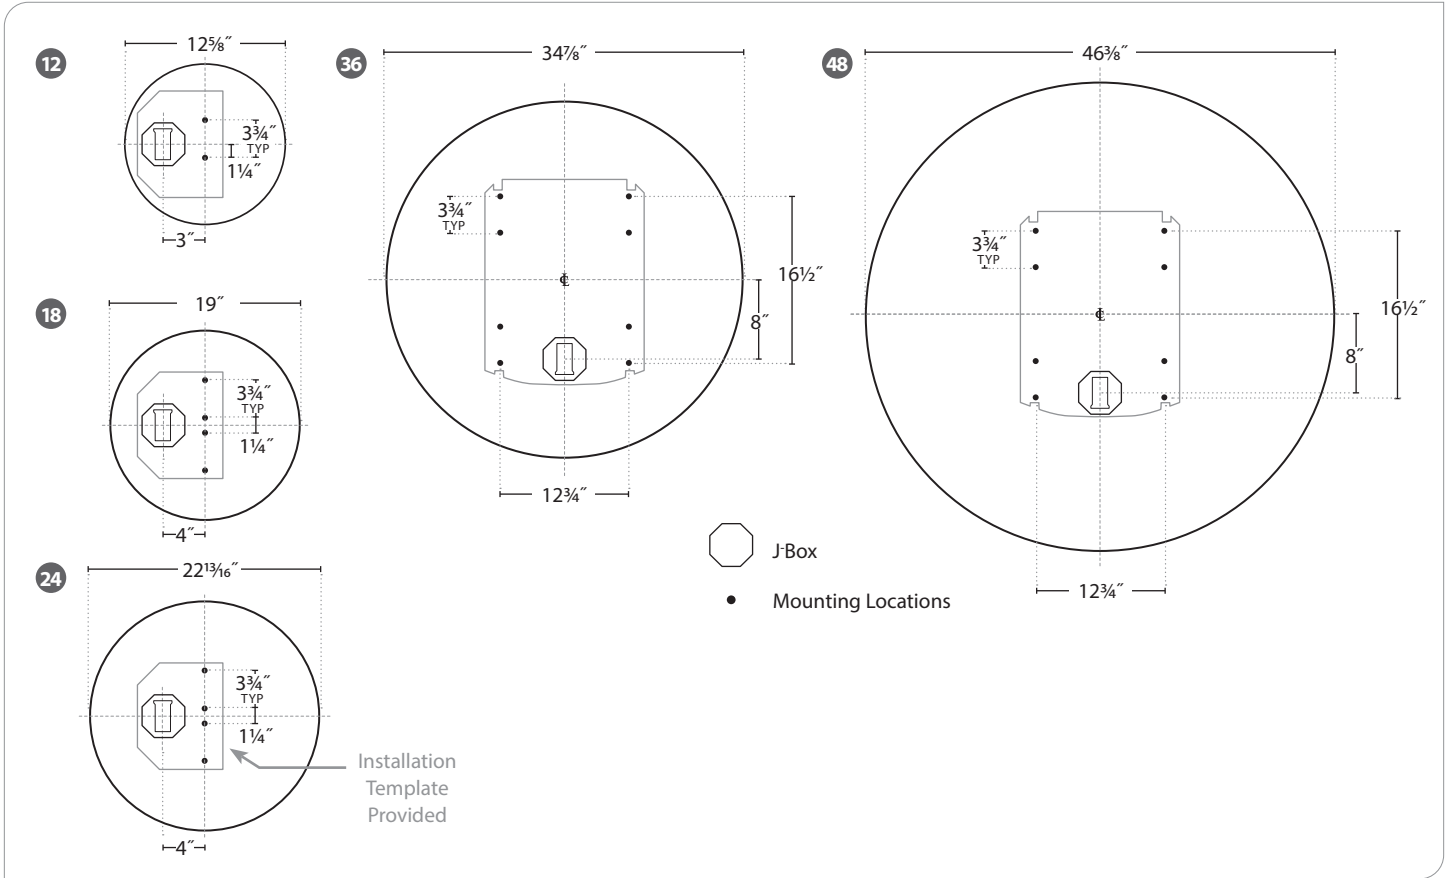

Gaze | Pendant, Surface & Wall

Soft Edge, Round

SURFACE / SURFACE STANDOFF (CEILING OR WALL) MOUNTING DIMENSIONS