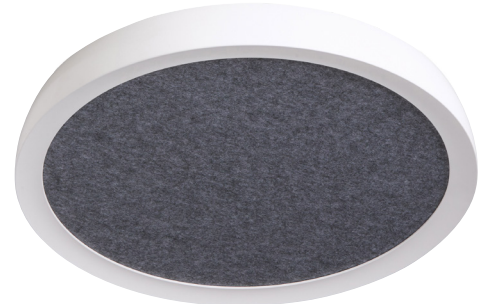

Gaze Acoustic

Gaze Acoustic fixtures offer effective noise reduction with an intentional approach to design. Alternate with coordinating light fixtures for maximum visual appeal in open spaces.