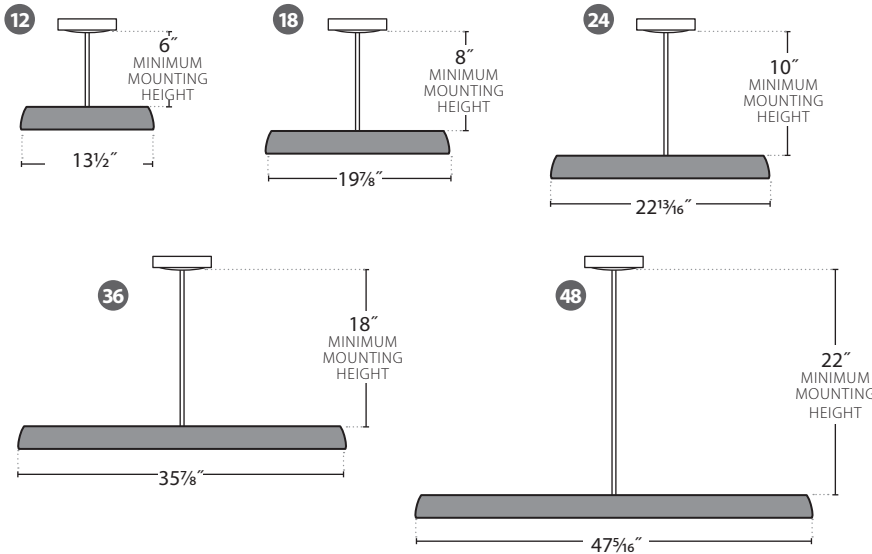

CA CABLE MOUNTING DIMENSIONS

⊕ 7/8" K.O. for Cord Drop

- Mounting Locations

RPM/SPM CANOPY MINIMUM MOUNTING HEIGHT

CAST ALUMINUM CANOPIES

RPM48", 96" or 144":
Round Cast Aluminum Canopy

SPM48", 96" or 144":
Square Cast Aluminum Canopy

SSC IR 16-9 MINIMUM MOUNTING HEIGHT

NOTE: Minimum mounting height for California DSA IR 16-9 45° swing requirements

SSC CANOPY DETAIL

Allows for sloped ceilings up to 30°
SSC Canopy Round ONLY

Gaze | Pendant, Surface & Wall