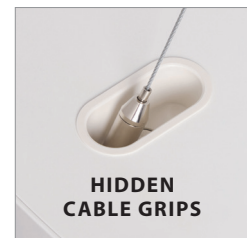

Gaze | Pendant, Surface & Wall

Soft Edge, Round

MOUNTING OPTIONS

CA Cable	RPM/SPM Canopies	SURF Surface Flush	PAC Powered Aircraft Cable	SSC Center Stem
		SURS Surface Standoff		

NOTE: 12", 18" + 24" = 4 Cables / 36" + 48" = 6 Cables

CA CABLE MOUNTING DIMENSIONS

⊕ 7/8" K.O. for Cord Drop

- Mounting Locations