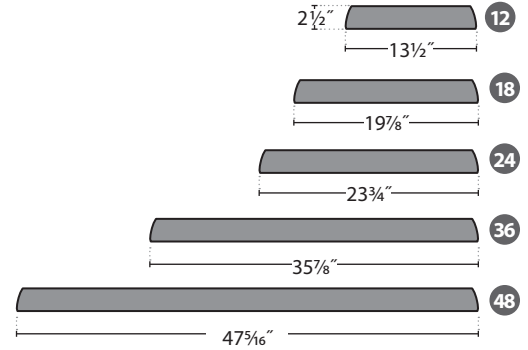

Gaze | Pendant, Surface & Wall

Soft Edge, Round

PRUDENTIAL LTG.

PRULITE.COM 213.746.0360

SPOOL

HARD EDGE

CLICK TO LEARN MORE

SINGLE STEM (SSC)