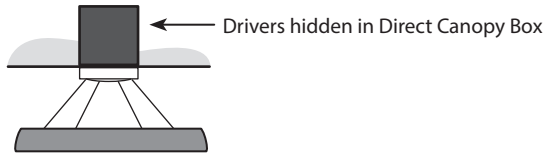

Gaze | Pendant, Surface & Wall

Soft Edge, Round

POWER CONFIGURATION: POWER OVER AIRCRAFT CABLE (NO EMHE) **MOUNTING:** PAC-R/S

REMOTE BOX TYPE: DIRECT CANOPY MOUNT **TABLE:** SHOWS WHEN AVAILABLE AND DRIVER LIMITATIONS

DIRECT	LO	LO	LO	LO	LO	MO	MO	MO	MO	MO	SO	SO	SO	SO	SO	HO	HO	HO	HO	HO	
INDIRECT	—	LO	MO	SO	HO	—	LO	MO	SO	HO	—	LO	MO	SO	HO	—	LO	MO	SO	HO	
12	✓	✓	✓	✓	✓	✓	✓	✓	✓	✓	✓	✓	✓	✓	✓	✓	✓	✓	✓	✓	✓
18	✓	✓	✓	✓	✓	✓	✓	✓	✓	✓	✓	✓	✓	✓	✓	✓	✓	✓	✓	✓	✓
24	✓	✓	✓	✓	✓	✓	✓	✓	✓	✓	✓	✓	✓	✓	✓	✓	✓	✓	✓	✓	✓
36	✓	✓	✓	✓	✓	✓	—	—	—	—	✗	✗	✗	✗	✗	✗	✗	✗	✗	✗	✗
48	✓	✓	✓	—	✗	✓	—	—	—	—	✗	✗	✗	✗	✗	✗	✗	✗	✗	✗	✗

✓ AVAILABLE
✗ NOT AVAILABLE
— AVAILABLE WITH OSRAM DRIVERS ONLY

POWER CONFIGURATION: EMERGENCY BATTERY **MOUNTING:** CA, RPM, SPM, SURFACE

REMOTE BOX TYPE: X1, X3, X7, DECO SURFACE BOX DOUBLE (DBD) **TABLE:** SHOWS WHEN REMOTE BOX IS REQUIRED AND BOX SIZE

DIRECT	LO	LO	LO	LO	LO	MO	MO	MO	MO	MO	SO	SO	SO	SO	SO	HO	HO	HO	HO	HO	
INDIRECT	—	LO	MO	SO	HO	—	LO	MO	SO	HO	—	LO	MO	SO	HO	—	LO	MO	SO	HO	
12	2'	2'	2'	2'	2'	2'	2'	2'	2'	2'	2'	2'	2'	2'	2'	2'	2'	2'	2'	2'	2'
18	2'	2'	2'	2'	2'	2'	2'	2'	2'	2'	2'	2'	2'	2'	2'	2'	2'	2'	2'	2'	2'
24	—	—	—	—	—	—	—	—	—	—	—	—	—	—	—	—	—	—	—	—	—
36	—	—	—	—	—	—	—	—	—	—	—	—	—	—	—	—	—	—	—	—	—
48	—	—	—	—	—	—	—	—	—	—	—	—	—	—	—	—	—	—	—	—	—

POWER CONFIGURATION: POWER OVER AIRCRAFT CABLE (NO EMHE) **MOUNTING:** RPAC-R/S

REMOTE BOX TYPE: X1, X3, X7, DECO SURFACE BOX DOUBLE (DBD) **TABLE:** SHOWS BOX SIZE THAT IS REQUIRED

DIRECT	LO	LO	LO	LO	LO	MO	MO	MO	MO	MO	SO	SO	SO	SO	SO	HO	HO	HO	HO	HO	
INDIRECT	—	LO	MO	SO	HO	—	LO	MO	SO	HO	—	LO	MO	SO	HO	—	LO	MO	SO	HO	
12	2'	N/A^a	N/A^a	N/A^a	N/A^a	2'	N/A^a	N/A^a	N/A^a	N/A^a	2'	N/A^a	N/A^a	N/A^a	N/A^a	2'	N/A^a	N/A^a	N/A^a	N/A^a	N/A^a
18	2'	2'	2'	2'	2'	2'	2'	2'	2'	2'	2'	2'	2'	2'	2'	2'	2'	2'	2'	2'	2'
24	2'	2'	2'	2'	2'	2'	2'	2'	2'	2'	2'	2'	2'	2'	2'	2'	2'	2'	2'	2'	2'
36	2'	2'	2'	2'	2'	2'	2'	2'	4'	4'	2'	2'	2'	4'	N/A^b	2'	4'	4'	4'	4'	N/A^b
48	2'	2'	2'	2'	4'	2'	2'	2'	4'	4'	2'	N/A^b	N/A^b	N/A^b	N/A^b	4'	N/A^b	N/A^b	N/A^b	N/A^b	N/A^b

POWER CONFIGURATION: POWER OVER AIRCRAFT CABLE WITH EMHE **MOUNTING:** RPAC-R/S

REMOTE BOX TYPE: X1, X3, X7, DECO SURFACE BOX DOUBLE (DBD) **TABLE:** SHOWS BOX SIZE THAT IS REQUIRED

DIRECT	LO	LO	LO	LO	LO	MO	MO	MO	MO	MO	SO	SO	SO	SO	SO	HO	HO	HO	HO	HO	
INDIRECT	—	LO	MO	SO	HO	—	LO	MO	SO	HO	—	LO	MO	SO	HO	—	LO	MO	SO	HO	
12	2'	N/A^a	N/A^a	N/A^a	N/A^a	2'	N/A^a	N/A^a	N/A^a	N/A^a	2'	N/A^a	N/A^a	N/A^a	N/A^a	2'	N/A^a	N/A^a	N/A^a	N/A^a	N/A^a
18	2'	2'	2'	2'	2'	2'	2'	2'	2'	2'	2'	2'	2'	2'	2'	2'	2'	2'	2'	2'	2'
24	2'	2'	2'	2'	2'	2'	2'	2'	2'	2'	2'	2'	2'	2'	2'	4'	2'	2'	2'	2'	4'
36	2'	2'	2'	4'	4'	2'	2'	4'	4'	4'	4'	4'	4'	N/A^c	N/A^b	4'	4'	4'	4'	N/A^c	N/A^b
48	2'	2'	2'	4'	4'	2'	4'	4'	4'	N/A^c	4'	N/A^c	N/A^c	N/A^c	N/A^c	4'	N/A^b	N/A^b	N/A^b	N/A^b	N/A^b

N/A^a — Indirect Not Available
N/A^b — Exceeds Number of Drivers Allowed for RPAC
N/A^c — Exceeds Amperage Allowed for this Configuration