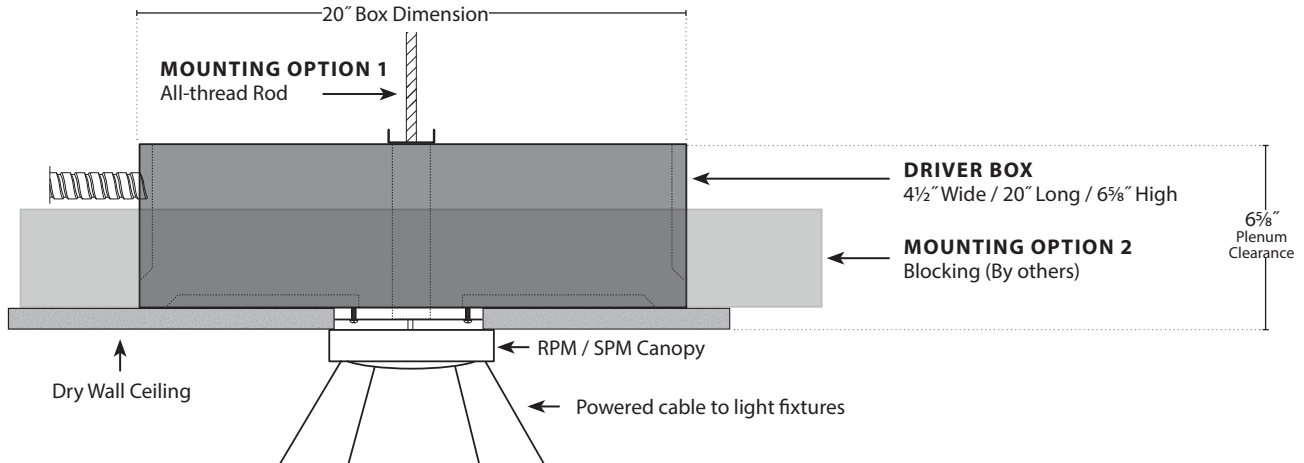

N/A^a — Indirect Not Available

N/A^b — Exceeds Number of Drivers Allowed for RPAC

N/A^c — Exceeds Amperage Allowed for this Configuration

Gaze | Pendant, Surface & Wall

Soft Edge, Round

PACS AND RPACR CROSS SECTIONS

DIRECT CANOPY MOUNT (PAC) Canopy Driver Box — Driver access behind canopy

REMOTE (RPAC - X7, X3, X1): Remote Driver Box — Remote access required

DECO BOX DETAIL (DBS OR DBD)

SURFACE MOUNT J-BOX WITH SIDE FEED: