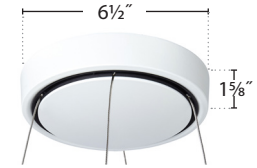

CA CABLE MOUNTING DIMENSIONS

⊕ 7/8" K.O. for Cord Drop

- Mounting Locations

RPM/SPM CANOPY MINIMUM MOUNTING HEIGHT

CAST ALUMINUM CANOPIES

RPM48", 96" or 144":
Round Cast Aluminum Canopy

SPM48", 96" or 144":
Square Cast Aluminum Canopy

SSC IR 16-9 MINIMUM MOUNTING HEIGHT

NOTE: Minimum mounting height for California DSA IR 16-9 45° swing requirements

SSC CANOPY DETAIL

Allows for sloped ceilings up to 30°
SSC Canopy Round ONLY

Gaze | Pendant, Surface & Wall