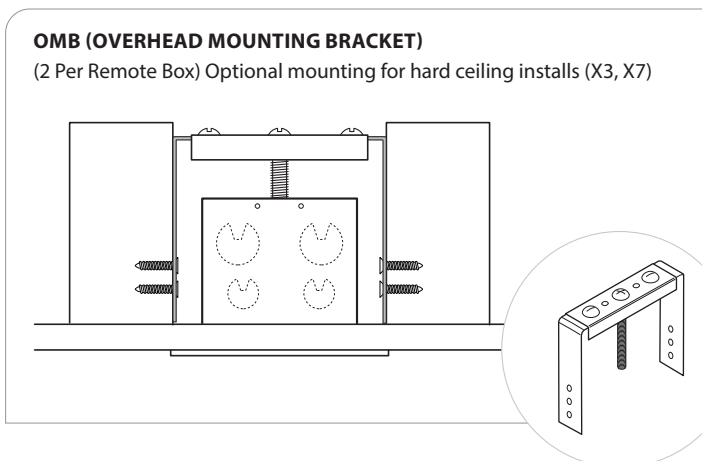

REMOTE BOX OPTIONS