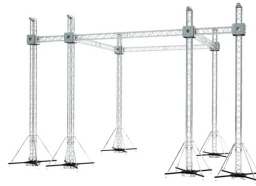

SKU: XTP-GS202023

**F34 Stage Roofing Truss System with Ground Support and Chain Hoists – 20x20x23 Ft.**

SKU: XTP-GS202023SPW

**Flat Stage Roofing System with 7 Ft Speaker Wings and 6 Chain Hoists | 20 Ft W x 20 Ft L x 23 Ft H**