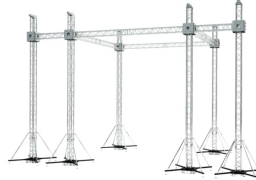

[View More ProX Cables](#)

ProX Truss: From the Live DJ to Large Format Concert Production, all Truss, Rigging & Lighting support Stage Roofing System

SKU: XTP-GS202023

F34 Stage Roofing Truss System with Ground Support and Chain Hoists – 20x20x23 Ft.

SKU: XTP-GS202023SPW

Flat Stage Roofing System with 7 Ft Speaker Wings and 6 Chain Hoists | 20 Ft W x 20 Ft L x 23 Ft H

SKU: XT-SQ984

9.84 Ft - 3.00 M F34 Square Truss Segment | 2 mm Wall

[View More ProX Truss](#)