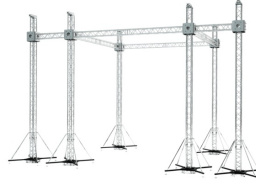

SKU: XC-PWC14-DMX03

3' Ft Dual 14AWG Powercon to

10 FT. 12AWG 120VAC Male Edison NEMA 5-15P to Male Cable for Power Connection Compatible devices

3 FT Dual POWERCON to Dual DMX Combo Link Jumper Cable

3 FT Dual 15AWG POWERCON to Dual DMX Combo Link Jumper Cable

[View More ProX Cables](#)

ProX Truss: From the Live DJ to Large Format Concert Production, all Truss, Rigging & Lighting support Stage Roofing System

SKU: XTP-GS202023

F34 Stage Roofing Truss System with Ground Support and Chain Hoists – 20x20x23 Ft.

SKU: XTP-GS202023SPW

Flat Stage Roofing System with 7 Ft Speaker Wings and 6 Chain Hoists | 20 Ft W x 20 Ft L x 23 Ft H

SKU: XT-SQ984

9.84 Ft - 3.00 M F34 Square Truss Segment | 2 mm Wall

[View More ProX Truss](#)