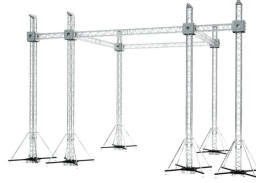

[View More ProX Cables](#)

ProX Truss: From the Live DJ to Large Format Concert Production, all Truss, Rigging & Lighting support Stage Roofing System

SKU: XTP-GS202023

F34 Stage Roofing Truss System with Ground Support and Chain Hoists – 20x20x23 Ft.

SKU: XTP-GS202023SPW

Flat Stage Roofing System with 7 Ft Speaker Wings and 6 Chain Hoists | 20 Ft W x 20 Ft L x 23 Ft H

SKU: XT-SQ984

9.84 Ft - 3.00 M F34 Square Truss Segment | 2 mm Wall

[View More ProX Truss](#)