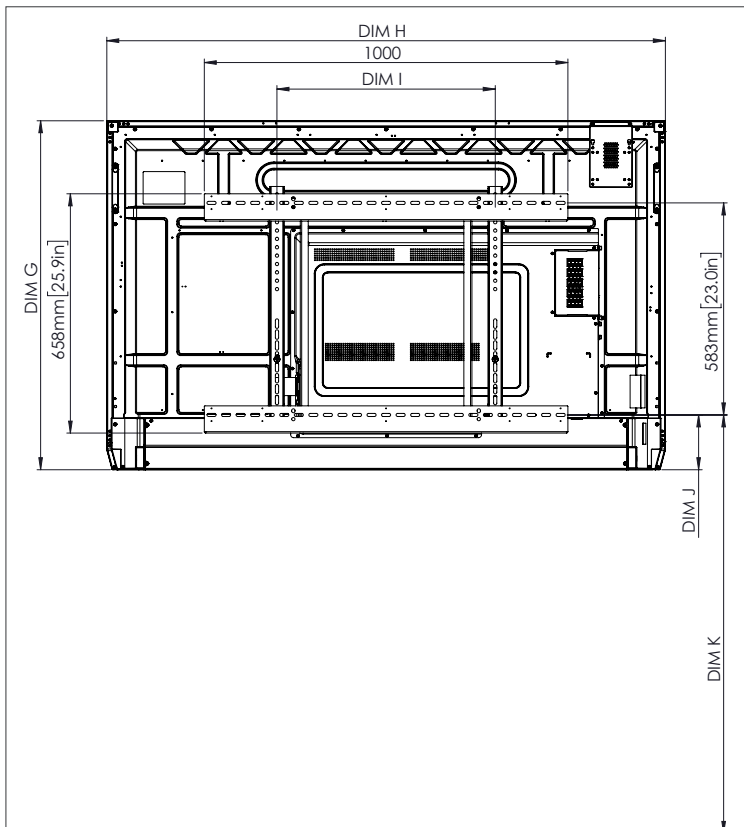

PHYSICAL SPECIFICATIONS

Panel Dimensions	65" 4K: 1536 x 960 x 90 mm (60.5 x 37.8 x 3.5 in) 75" 4K: 1767 x 1093 x 106 mm (69.6 x 43.0 x 4.2 in) 86" 4K: 2018 x 1236 x 113 mm (79.4 x 48.7 x 4.4 in)
Packed Dimensions	65" 4K: 1720 x 1095 x 272 mm (67.7 x 43.1 x 10.7 in) 75" 4K: 1880 x 1160 x 320 mm (74.0 x 45.7 x 12.6 in) 86" 4K: 2140 x 1340 x 280 mm (84.3 x 52.8 x 11.0 in)
Net Weight	65" 4K: 46 kg (101 lbs) 75" 4K: 62 kg (137 lbs) 86" 4K: 82 kg (181 lbs)
Packed Weight	65" 4K: 57 kg (126 lbs) 75" 4K: 77 kg (170 lbs) 86" 4K: 100 kg (220 lbs)
Wall Mount Dimensions	1010 x 720 x 52 mm (39.8 x 28.3 x 2.0 in)
VESA Mount Point	65" 4K: 600 x 400 mm (23.6 x 15.7 in) 75" 4K: 600 x 400 mm (23.6 x 15.7 in) 86" 4K: 700 x 400 mm (27.6 x 15.7 in)

ActivPanel®

Nickel with USB-C

TECHNICAL DRAWINGS

65"
4K

Front

DIM	DIMENSIONS (MM)	DIMENSIONS (IN)
A	1641	64.6
B	1430	56.3
C	805	31.7
D	1101	43.3
E	133	5.2
F	83	3.3
G	960	37.8
H	1536	60.5
I	600	23.6
J Min	152	5.9
J Max	289	11.4
K Min	1151	45.3
K Max	1289	50.7
L	90	3.5

Back

Side

ActivPanel®

Nickel with USB-C

TECHNICAL DRAWINGS

75"

DIM	DIMENSIONS (MM)	DIMENSIONS (IN)
A	1895	74.6
B	1652	65.0
C	929	36.6
D	1105	43.5
E	144	5.7
F	76	3.0
G	1093	43.0
H	1767	69.6
I	600	23.6
J Min	228	9.0
J Max	365	14.4
K Min	1228	48.3
K Max	1365	53.7
L	106	4.2

ActivPanel®

Nickel with USB-C

TECHNICAL DRAWINGS

86"

DIM	DIMENSIONS (MM)	DIMENSIONS (IN)
A	2177	85.7
B	1897	74.7
C	1067	42.0
D	1107	43.6
E	155	6.1
F	78	3.1
G	1236	48.7
H	2018	79.4
I	700	27.6
J Min	292	11.5
J Max	430	16.9
K Min	1292	50.9
K Max	1430	56.3
L	113	4.4