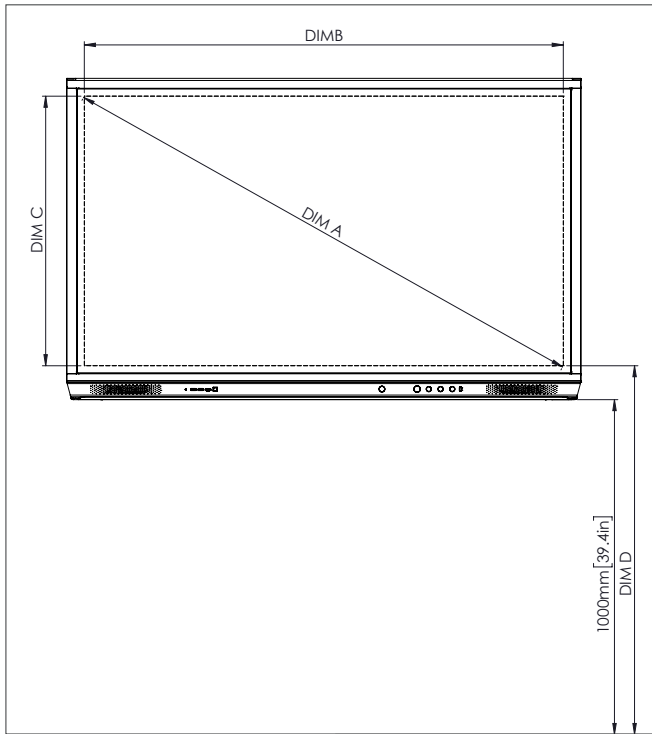

PHYSICAL SPECIFICATIONS

Panel Dimensions	65" 4K: 1536 x 960 x 90 mm (60.5 x 37.8 x 3.5 in) 75" 4K: 1767 x 1093 x 106 mm (69.6 x 43.0 x 4.2 in) 86" 4K: 2018 x 1236 x 113 mm (79.4 x 48.7 x 4.4 in)
Packed Dimensions	65" 4K: 1720 x 1095 x 272 mm (67.7 x 43.1 x 10.7 in) 75" 4K: 1880 x 1160 x 320 mm (74.0 x 45.7 x 12.6 in) 86" 4K: 2140 x 1340 x 280 mm (84.3 x 52.8 x 11.0 in)
Net Weight	65" 4K: 46 kg (101 lbs) 75" 4K: 62 kg (137 lbs) 86" 4K: 82 kg (181 lbs)
Packed Weight	65" 4K: 57 kg (126 lbs) 75" 4K: 77 kg (170 lbs) 86" 4K: 100 kg (220 lbs)
Wall Mount Dimensions	1010 x 720 x 52 mm (39.8 x 28.3 x 2.0 in)
VESA Mount Point	65" 4K: 600 x 400 mm (23.6 x 15.7 in) 75" 4K: 600 x 400 mm (23.6 x 15.7 in) 86" 4K: 700 x 400 mm (27.6 x 15.7 in)

ActivPanel®

Nickel with USB-C

TECHNICAL DRAWINGS

65"
4K

Front

DIM	DIMENSIONS (MM)	DIMENSIONS (IN)
A	1641	64.6
B	1430	56.3
C	805	31.7
D	1101	43.3
E	133	5.2
F	83	3.3
G	960	37.8
H	1536	60.5
I	600	23.6
J Min	152	5.9
J Max	289	11.4
K Min	1151	45.3
K Max	1289	50.7
L	90	3.5

Back

Side

ActivPanel®

Nickel with USB-C

TECHNICAL DRAWINGS

75"

DIM	DIMENSIONS (MM)	DIMENSIONS (IN)
A	1895	74.6
B	1652	65.0
C	929	36.6
D	1105	43.5
E	144	5.7
F	76	3.0
G	1093	43.0
H	1767	69.6
I	600	23.6
J Min	228	9.0
J Max	365	14.4
K Min	1228	48.3
K Max	1365	53.7
L	106	4.2

ActivPanel®

Nickel with USB-C

TECHNICAL DRAWINGS

86"

DIM	DIMENSIONS (MM)	DIMENSIONS (IN)
A	2177	85.7
B	1897	74.7
C	1067	42.0
D	1107	43.6
E	155	6.1
F	78	3.1
G	1236	48.7
H	2018	79.4
I	700	27.6
J Min	292	11.5
J Max	430	16.9
K Min	1292	50.9
K Max	1430	56.3
L	113	4.4