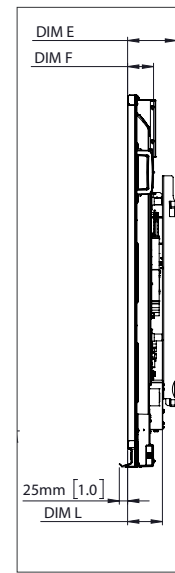

PHYSICAL SPECIFICATIONS

Panel Dimensions	65" 4K: 1536 x 960 x 90 mm (60.5 x 37.8 x 3.5 in) 75" 4K: 1767 x 1093 x 106 mm (69.6 x 43.0 x 4.2 in) 86" 4K: 2018 x 1236 x 113 mm (79.4 x 48.7 x 4.4 in)
Packed Dimensions	65" 4K: 1720 x 1095 x 272 mm (67.7 x 43.1 x 10.7 in) 75" 4K: 1880 x 1160 x 320 mm (74.0 x 45.7 x 12.6 in) 86" 4K: 2140 x 1340 x 280 mm (84.3 x 52.8 x 11.0 in)
Net Weight	65" 4K: 46 kg (101 lbs) 75" 4K: 62 kg (137 lbs) 86" 4K: 82 kg (181 lbs)
Packed Weight	65" 4K: 57 kg (126 lbs) 75" 4K: 77 kg (170 lbs) 86" 4K: 100 kg (220 lbs)
Wall Mount Dimensions	1010 x 720 x 52 mm (39.8 x 28.3 x 2.0 in)
VESA Mount Point	65" 4K: 600 x 400 mm (23.6 x 15.7 in) 75" 4K: 600 x 400 mm (23.6 x 15.7 in) 86" 4K: 700 x 400 mm (27.6 x 15.7 in)

ActivPanel®

Nickel with USB-C

TECHNICAL DRAWINGS

65"
4K

Front

DIM	DIMENSIONS (MM)	DIMENSIONS (IN)
A	1641	64.6
B	1430	56.3
C	805	31.7
D	1101	43.3
E	133	5.2
F	83	3.3
G	960	37.8
H	1536	60.5
I	600	23.6
J Min	152	5.9
J Max	289	11.4
K Min	1151	45.3
K Max	1289	50.7
L	90	3.5

Back

Side

ActivPanel®

Nickel with USB-C

TECHNICAL DRAWINGS

75"

DIM	DIMENSIONS (MM)	DIMENSIONS (IN)
A	1895	74.6
B	1652	65.0
C	929	36.6
D	1105	43.5
E	144	5.7
F	76	3.0
G	1093	43.0
H	1767	69.6
I	600	23.6
J Min	228	9.0
J Max	365	14.4
K Min	1228	48.3
K Max	1365	53.7
L	106	4.2

ActivPanel®

Nickel with USB-C

TECHNICAL DRAWINGS

86"

DIM	DIMENSIONS (MM)	DIMENSIONS (IN)
A	2177	85.7
B	1897	74.7
C	1067	42.0
D	1107	43.6
E	155	6.1
F	78	3.1
G	1236	48.7
H	2018	79.4
I	700	27.6
J Min	292	11.5
J Max	430	16.9
K Min	1292	50.9
K Max	1430	56.3
L	113	4.4