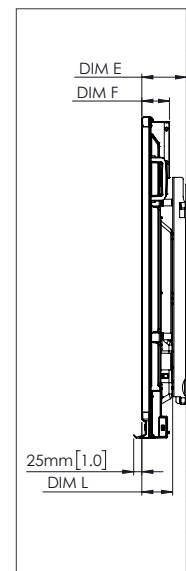

PHYSICAL SPECIFICATIONS

Panel Dimensions	65" 4K: 1536 x 960 x 90 mm (60.5 x 37.8 x 3.5 in) 75" 4K: 1767 x 1093 x 106 mm (69.6 x 43.0 x 4.2 in) 86" 4K: 2018 x 1236 x 113 mm (79.4 x 48.7 x 4.4 in)
Packed Dimensions	65" 4K: 1720 x 1095 x 272 mm (67.7 x 43.1 x 10.7 in) 75" 4K: 1880 x 1160 x 320 mm (74.0 x 45.7 x 12.6 in) 86" 4K: 2140 x 1340 x 280 mm (84.3 x 52.8 x 11.0 in)
Net Weight	65" 4K: 46 kg (101 lbs) 75" 4K: 62 kg (137 lbs) 86" 4K: 82 kg (181 lbs)
Packed Weight	65" 4K: 57 kg (126 lbs) 75" 4K: 77 kg (170 lbs) 86" 4K: 100 kg (220 lbs)
Wall Mount Dimensions	1010 x 720 x 52 mm (39.8 x 28.3 x 2.0 in)
VESA Mount Point	65" 4K: 600 x 400 mm (23.6 x 15.7 in) 75" 4K: 600 x 400 mm (23.6 x 15.7 in) 86" 4K: 700 x 400 mm (27.6 x 15.7 in)

ActivPanel®

Nickel with USB-C

TECHNICAL DRAWINGS

65"
4K

Front

DIM	DIMENSIONS (MM)	DIMENSIONS (IN)
A	1641	64.6
B	1430	56.3
C	805	31.7
D	1101	43.3
E	133	5.2
F	83	3.3
G	960	37.8
H	1536	60.5
I	600	23.6
J Min	152	5.9
J Max	289	11.4
K Min	1151	45.3
K Max	1289	50.7
L	90	3.5

Back

Side

ActivPanel®

Nickel with USB-C

TECHNICAL DRAWINGS

75"

DIM	DIMENSIONS (MM)	DIMENSIONS (IN)
A	1895	74.6
B	1652	65.0
C	929	36.6
D	1105	43.5
E	144	5.7
F	76	3.0
G	1093	43.0
H	1767	69.6
I	600	23.6
J Min	228	9.0
J Max	365	14.4
K Min	1228	48.3
K Max	1365	53.7
L	106	4.2

ActivPanel®

Nickel with USB-C

TECHNICAL DRAWINGS

86"

DIM	DIMENSIONS (MM)	DIMENSIONS (IN)
A	2177	85.7
B	1897	74.7
C	1067	42.0
D	1107	43.6
E	155	6.1
F	78	3.1
G	1236	48.7
H	2018	79.4
I	700	27.6
J Min	292	11.5
J Max	430	16.9
K Min	1292	50.9
K Max	1430	56.3
L	113	4.4