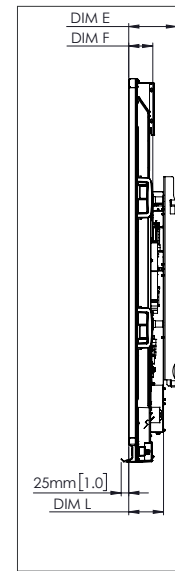

DIM	DIMENSIONS (MM)	DIMENSIONS (IN)
A	2177	85.7
B	1897	74.7
C	1067	42.0
D	1107	43.6
E	155	6.1
F	78	3.1
G	1236	48.7
H	2018	79.4
I	700	27.6
J Min	292	11.5
J Max	430	16.9
K Min	1292	50.9
K Max	1430	56.3
L	113	4.4

Back