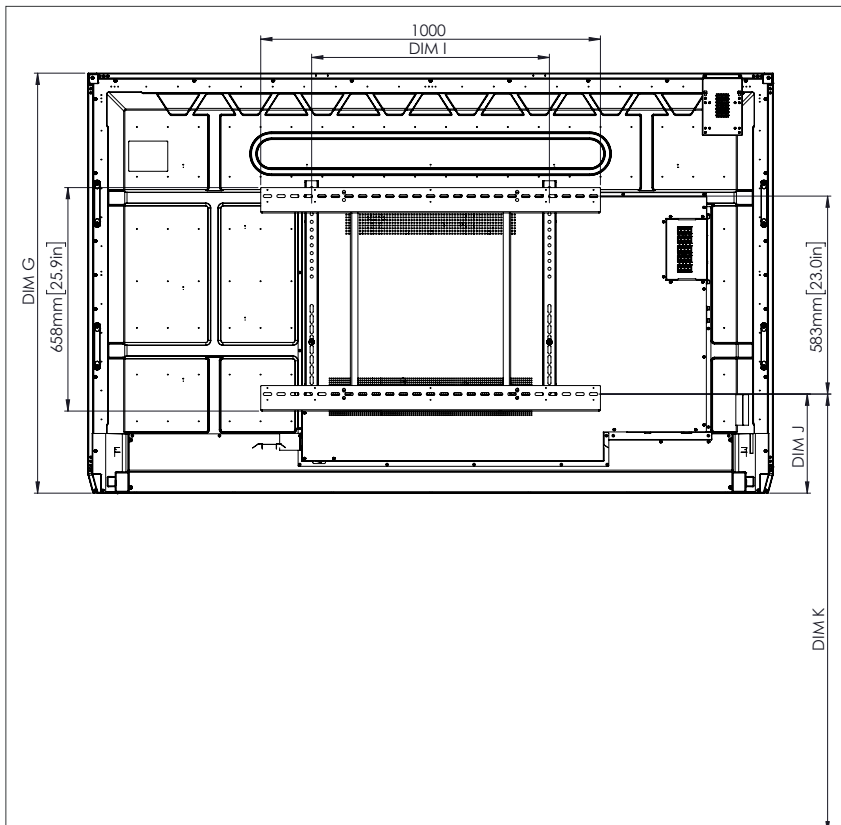

DIM	DIMENSIONS (MM)	DIMENSIONS (IN)
A	2177	85.7
B	1897	74.7
C	1067	42.0
D	1107	43.6
E	155	6.1
F	78	3.1
G	1236	48.7
H	2018	79.4
I	700	27.6
J Min	292	11.5
J Max	430	16.9
K Min	1292	50.9
K Max	1430	56.3
L	113	4.4

Back