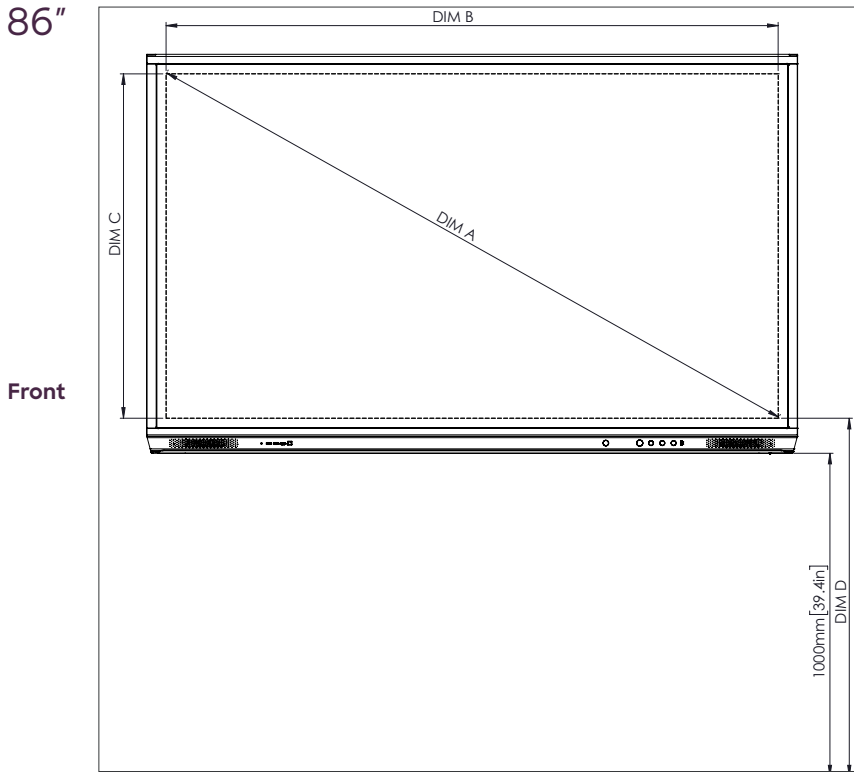

PHYSICAL SPECIFICATIONS

Panel Dimensions	65" 4K: 1536 x 960 x 90 mm (60.5 x 37.8 x 3.5 in) 75" 4K: 1767 x 1093 x 106 mm (69.6 x 43.0 x 4.2 in) 86" 4K: 2018 x 1236 x 113 mm (79.4 x 48.7 x 4.4 in)
Packed Dimensions	65" 4K: 1720 x 1095 x 272 mm (67.7 x 43.1 x 10.7 in) 75" 4K: 1880 x 1160 x 320 mm (74.0 x 45.7 x 12.6 in) 86" 4K: 2140 x 1340 x 280 mm (84.3 x 52.8 x 11.0 in)
Net Weight	65" 4K: 46 kg (101 lbs) 75" 4K: 62 kg (137 lbs) 86" 4K: 82 kg (181 lbs)
Packed Weight	65" 4K: 57 kg (126 lbs) 75" 4K: 77 kg (170 lbs) 86" 4K: 100 kg (220 lbs)
Wall Mount Dimensions	1010 x 720 x 52 mm (39.8 x 28.3 x 2.0 in)
VESA Mount Point	65" 4K: 600 x 400 mm (23.6 x 15.7 in) 75" 4K: 600 x 400 mm (23.6 x 15.7 in) 86" 4K: 700 x 400 mm (27.6 x 15.7 in)

ActivPanel®

Nickel with USB-C

TECHNICAL DRAWINGS

65"
4K

Front

DIM	DIMENSIONS (MM)	DIMENSIONS (IN)
A	1641	64.6
B	1430	56.3
C	805	31.7
D	1101	43.3
E	133	5.2
F	83	3.3
G	960	37.8
H	1536	60.5
I	600	23.6
J Min	152	5.9
J Max	289	11.4
K Min	1151	45.3
K Max	1289	50.7
L	90	3.5

Back

Side

ActivPanel®

Nickel with USB-C

TECHNICAL DRAWINGS

75"

DIM	DIMENSIONS (MM)	DIMENSIONS (IN)
A	1895	74.6
B	1652	65.0
C	929	36.6
D	1105	43.5
E	144	5.7
F	76	3.0
G	1093	43.0
H	1767	69.6
I	600	23.6
J Min	228	9.0
J Max	365	14.4
K Min	1228	48.3
K Max	1365	53.7
L	106	4.2

ActivPanel®

Nickel with USB-C

TECHNICAL DRAWINGS

86"

DIM	DIMENSIONS (MM)	DIMENSIONS (IN)
A	2177	85.7
B	1897	74.7
C	1067	42.0
D	1107	43.6
E	155	6.1
F	78	3.1
G	1236	48.7
H	2018	79.4
I	700	27.6
J Min	292	11.5
J Max	430	16.9
K Min	1292	50.9
K Max	1430	56.3
L	113	4.4