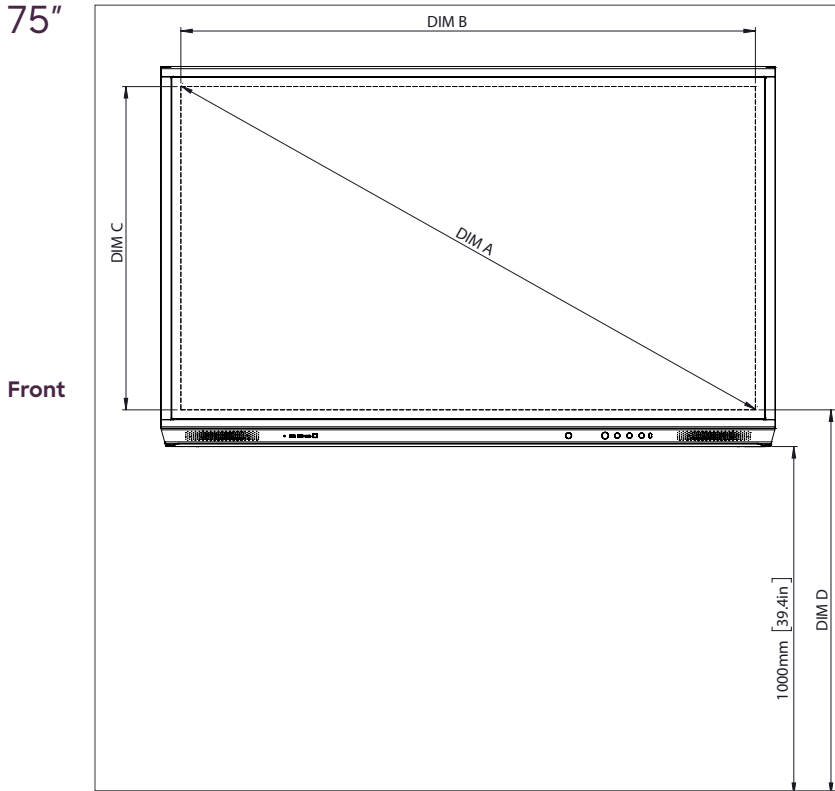

PHYSICAL SPECIFICATIONS

Panel Dimensions	65" 4K: 1536 x 960 x 90 mm (60.5 x 37.8 x 3.5 in) 75" 4K: 1767 x 1093 x 106 mm (69.6 x 43.0 x 4.2 in) 86" 4K: 2018 x 1236 x 113 mm (79.4 x 48.7 x 4.4 in)
Packed Dimensions	65" 4K: 1720 x 1095 x 272 mm (67.7 x 43.1 x 10.7 in) 75" 4K: 1880 x 1160 x 320 mm (74.0 x 45.7 x 12.6 in) 86" 4K: 2140 x 1340 x 280 mm (84.3 x 52.8 x 11.0 in)
Net Weight	65" 4K: 46 kg (101 lbs) 75" 4K: 62 kg (137 lbs) 86" 4K: 82 kg (181 lbs)
Packed Weight	65" 4K: 57 kg (126 lbs) 75" 4K: 77 kg (170 lbs) 86" 4K: 100 kg (220 lbs)
Wall Mount Dimensions	1010 x 720 x 52 mm (39.8 x 28.3 x 2.0 in)
VESA Mount Point	65" 4K: 600 x 400 mm (23.6 x 15.7 in) 75" 4K: 600 x 400 mm (23.6 x 15.7 in) 86" 4K: 700 x 400 mm (27.6 x 15.7 in)

ActivPanel®

Nickel with USB-C

TECHNICAL DRAWINGS

65"
4K

Front

DIM	DIMENSIONS (MM)	DIMENSIONS (IN)
A	1641	64.6
B	1430	56.3
C	805	31.7
D	1101	43.3
E	133	5.2
F	83	3.3
G	960	37.8
H	1536	60.5
I	600	23.6
J Min	152	5.9
J Max	289	11.4
K Min	1151	45.3
K Max	1289	50.7
L	90	3.5

Back

Side

ActivPanel®

Nickel with USB-C

TECHNICAL DRAWINGS

75"

DIM	DIMENSIONS (MM)	DIMENSIONS (IN)
A	1895	74.6
B	1652	65.0
C	929	36.6
D	1105	43.5
E	144	5.7
F	76	3.0
G	1093	43.0
H	1767	69.6
I	600	23.6
J Min	228	9.0
J Max	365	14.4
K Min	1228	48.3
K Max	1365	53.7
L	106	4.2

ActivPanel®

Nickel with USB-C

TECHNICAL DRAWINGS

86"

DIM	DIMENSIONS (MM)	DIMENSIONS (IN)
A	2177	85.7
B	1897	74.7
C	1067	42.0
D	1107	43.6
E	155	6.1
F	78	3.1
G	1236	48.7
H	2018	79.4
I	700	27.6
J Min	292	11.5
J Max	430	16.9
K Min	1292	50.9
K Max	1430	56.3
L	113	4.4