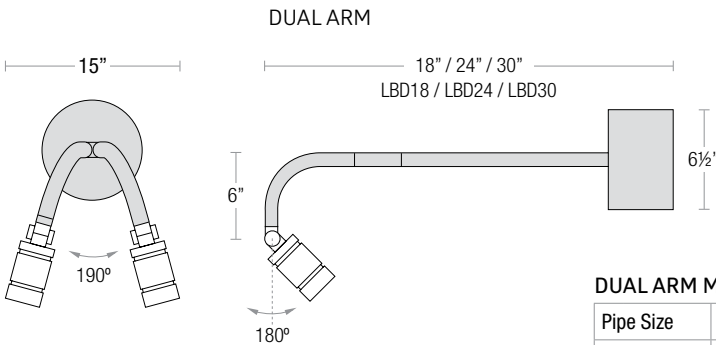

LS SERIES

Aluminum Fixture Head
with 360° Horizontal & 180° Vertical Rotation

LB	
SPEC-00031	UPDATED 04/09/2022

PROJECT: _____
NOTE: _____

DUAL ARM

DUAL ARM MOUNT ORDER MATRIX (EXAMPLE: 3LBM24TBZ)

Pipe Size	Arm Type	Finish	Coastal Coating
3 (¾" IP)	LBD18 ³ (Dual Arm - 18")	Available Finish (Use finish code at bottom)	(blank) (No Coating)
	LBD24 ³ (Dual Arm - 24")		-C (Coating)
	LBD30 ³ (Dual Arm - 30")		

3. Dual arm requires (2) fixture heads

LS SERIES - BULLET HEAD ORDER MATRIX (EXAMPLE: LBLED14TBZ-3)

Diameter	LED	Finish				Coastal Coating	Mounting Type
LB BULLET HEAD	LED14 ^{1,2} (14W LED, 2700K, 90 CRI, 980lm)	ABL	GA	RD	TGP	(blank) (No Coating)	-3 (¾" IP)
		BB	LG	SGR	TNG	-C (Coating)	
		BK	MB	SGW	TTL		
		BLU	MBL	SND	WT		
		DVG	PNA	SS	YEL		
		FLG	PNC	TBZ			