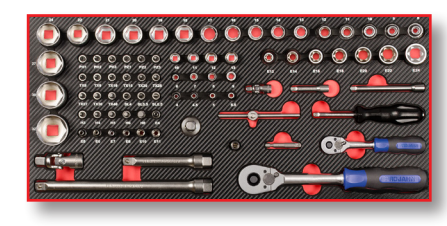

81
PIECES
#23 5999-211

- Suitable for roller cabinet GALAXY
- Available in 3 colour combinations
- Multifunctional due to lateral square perforated walls
- Robust frame construction
- Including two tensile handles
- Only-One-Drawer (OOD) System
- 3 drawers, with 1x 154 mm and 2x 75 mm height
- Anti-theft protection due to central locking system