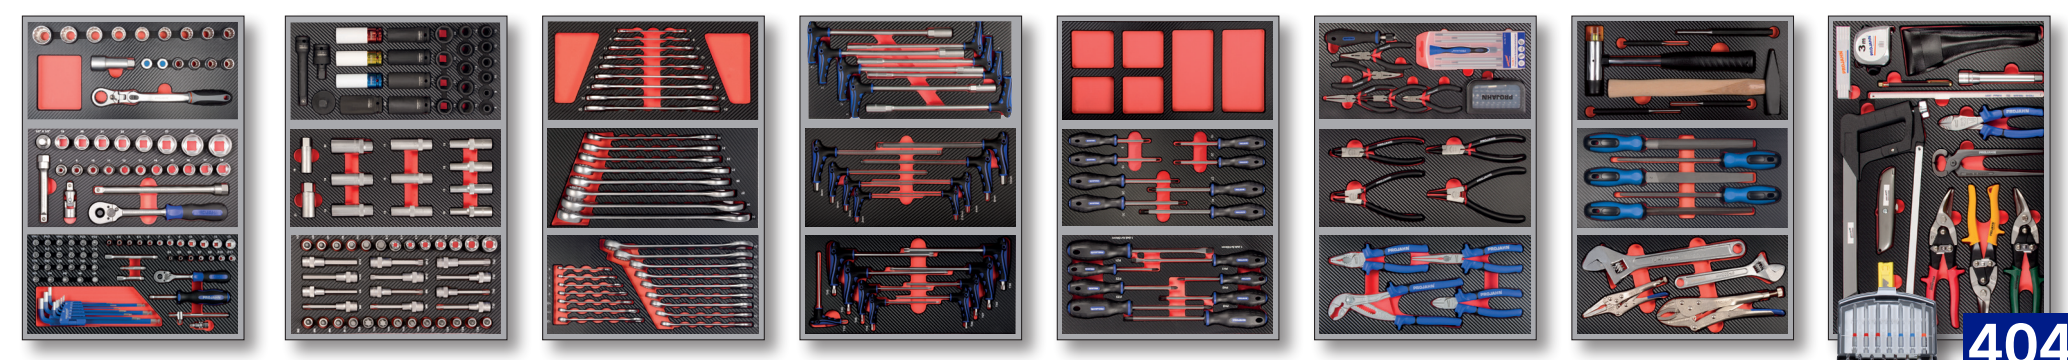

404
PIECES

Equipping for 8 drawers incl. Color Bit Box 4094, 404 pcs.

Roller Cabinet + Top Case + Paper Roll Holder + Can Holder without equipment

PROForm Inlays for Roller Cabinets

PROJAHN PROForm inlays (2-colour-system) are produced accurate for all PROJAHN roller cabinets and PROForm box cases. These PROForm inlays are available as 1/3-inlay (395 x 186 x 35mm), as 2/3-inlay (395 x 378 x 35mm) or as 3/3-inlay (395 x 568 x 35mm). The 3/3-inlay fills a complete drawer. The PROForm inlays are made of special, hard-to-brake, rubber foam and offer secure hold and protection for your tools.