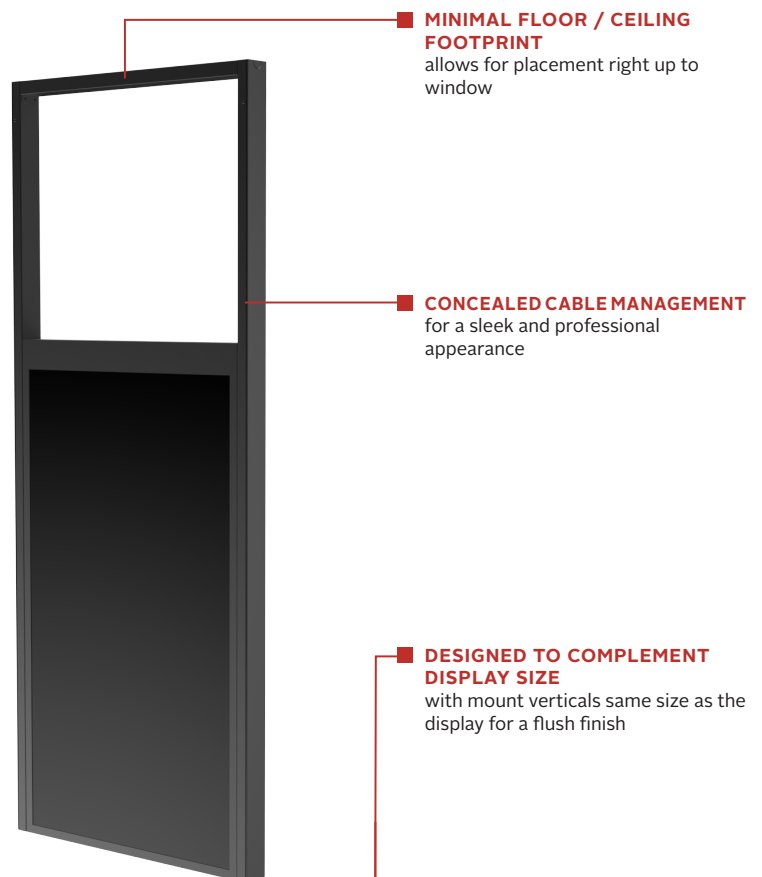

DS-OM46ND-FLOOR
DS-OM55ND-FLOOR
DS-OM46ND-CEIL
DS-OM55ND-CEIL

Display size
46" & 55"

Max load
DEDICATED

SMARTMOUNT.

Samsung OM55N-D/OM46N-D Mount

Floor / Ceiling mount for Samsung back-to-back window display

Peerless-AV's dedicated Floor or Ceiling Mount for Samsung OMN-D Series is the ideal digital signage mounting solution for store windows. This dedicated mount allows businesses to create a platform for eye-catching content, delivered on a sleek mounting solution. With a multitude of installer friendly features, including concealed cable management for a professional appearance. This incredibly versatile solution can be adapted to suit a wide range of both retail and commercial applications.

Versatile & adaptable solution ideal for in-window applications!

Additional Features

- Solutions available for both 46" and 55" Samsung OM displays
- Ceiling mounted - 1350mm to the centre of display
- Floor mounted - 1650mm to the centre of display
- Dedicated side mounting points compatible with Samsung OMN-D back-to-back display models
- Optional bespoke finish side trim to match application setting or client branding
- Concealed floor / ceiling attachment hardware for sleek & stylish aesthetics

RoHS
2002/95/EC

Model Numbers

DS-OM46ND/OM55ND-CEIL
DS-OM46ND/OM55ND-FLOOR

Ceiling mount for Samsung OM46N-D and OM55ND back-to-back in-window displays
 Floor mount for Samsung OM46N-D and OM55ND back-to-back in-window displays