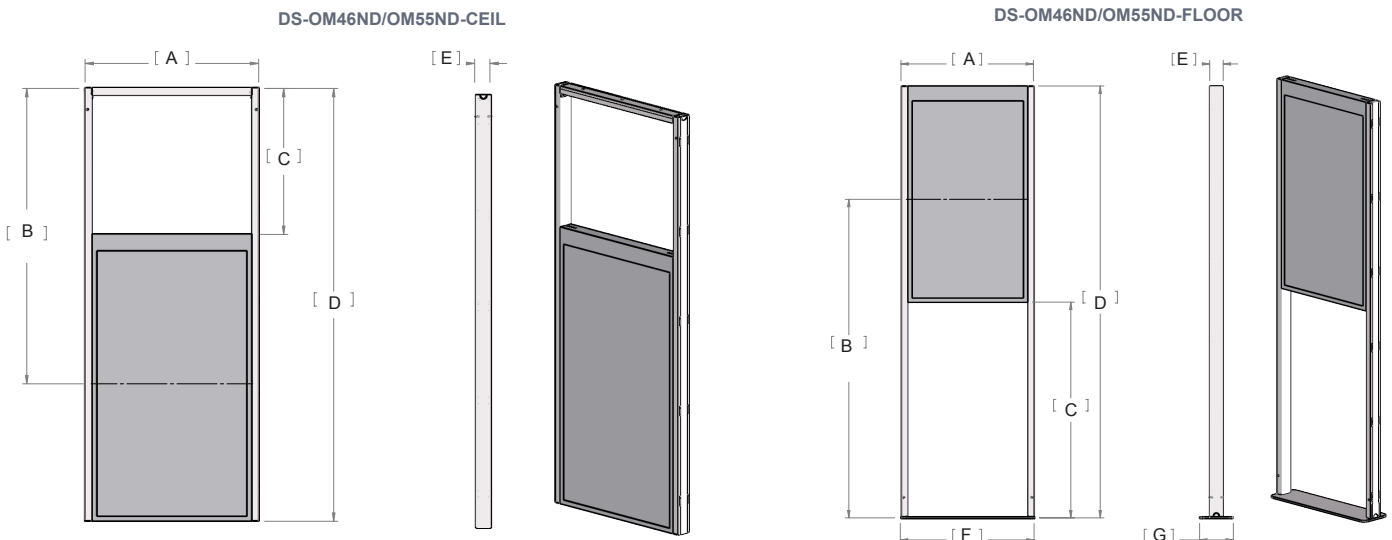

DS-OM46ND-FLOOR
DS-OM55ND-FLOOR
DS-OM46ND-CEIL
DS-OM55ND-CEIL

Display size
46" & 55"

Max load
DEDICATED

SMARTMOUNT.

Samsung OM55N-D/OM46N-D Mount

Floor / Ceiling mount for Samsung back-to-back window display

Versatile & adaptable solution ideal for in-window applications!

Additional Features

- Solutions available for both 46" and 55" Samsung OM displays
- Ceiling mounted - 1350mm to the centre of display
- Floor mounted - 1650mm to the centre of display
- Dedicated side mounting points compatible with Samsung OMN-D back-to-back display models
- Optional bespoke finish side trim to match application setting or client branding
- Concealed floor / ceiling attachment hardware for sleek & stylish aesthetics

RoHS
2002/95/EC

Model Numbers

DS-OM46ND/OM55ND-CEIL
DS-OM46ND/OM55ND-FLOOR

Ceiling mount for Samsung OM46N-D and OM55ND back-to-back in-window displays
 Floor mount for Samsung OM46N-D and OM55ND back-to-back in-window displays

Model No.	Dimension 'A'	Dimension 'B'	Dimension 'C'	Dimension 'D'	Dimension 'E'	Dimension 'F'	Dimension 'G'
DS-OM46ND-CEIL	686mm	1350mm	762mm	1882mm	70mm		
DS-OM55ND-CEIL	793mm	1350mm	667mm	1978mm	70mm		
DS-OM46ND-FLOOR	686mm	1650mm	1117mm	2237mm	70mm	693mm	175mm
DS-OM55ND-FLOOR	800mm	1650mm	1022mm	2333mm	70mm	800mm	175mm