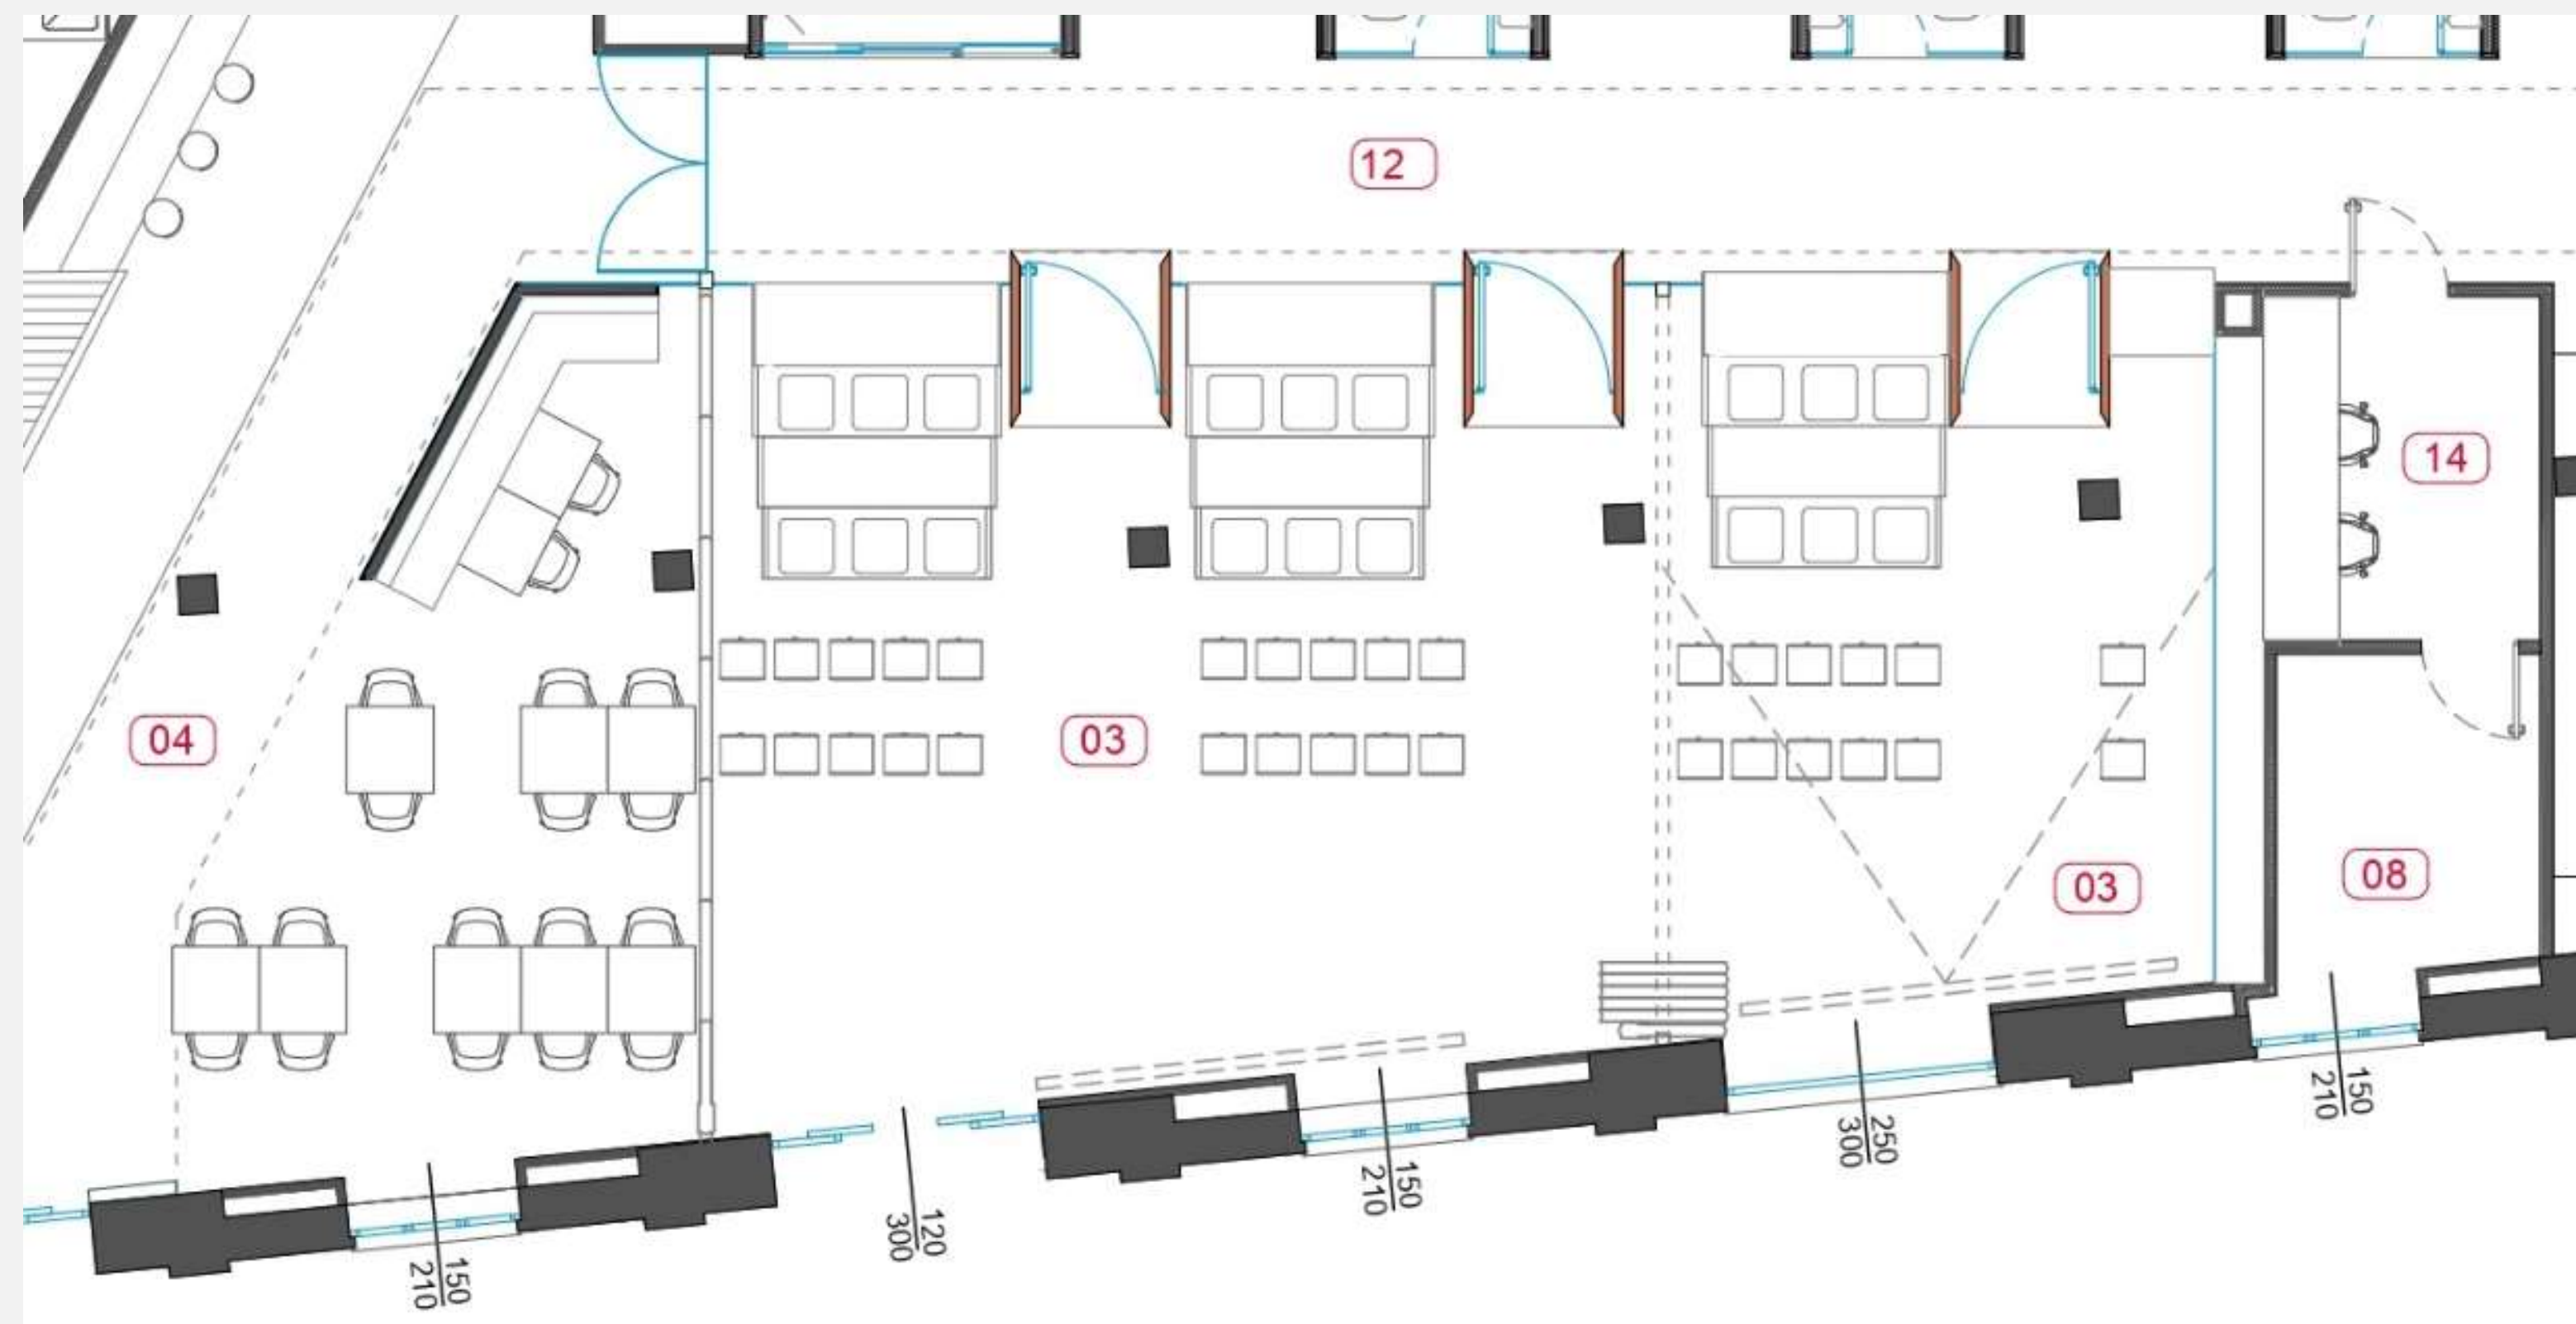

- 2 teli proiezione motorizzati
- 2 Epson Laser 9000AL
- 4 camere PTZ Full HD
- Audio BOSE
- Impianto AVL
- 8 radiomicrofoni (4 handheld/
  4 headset)