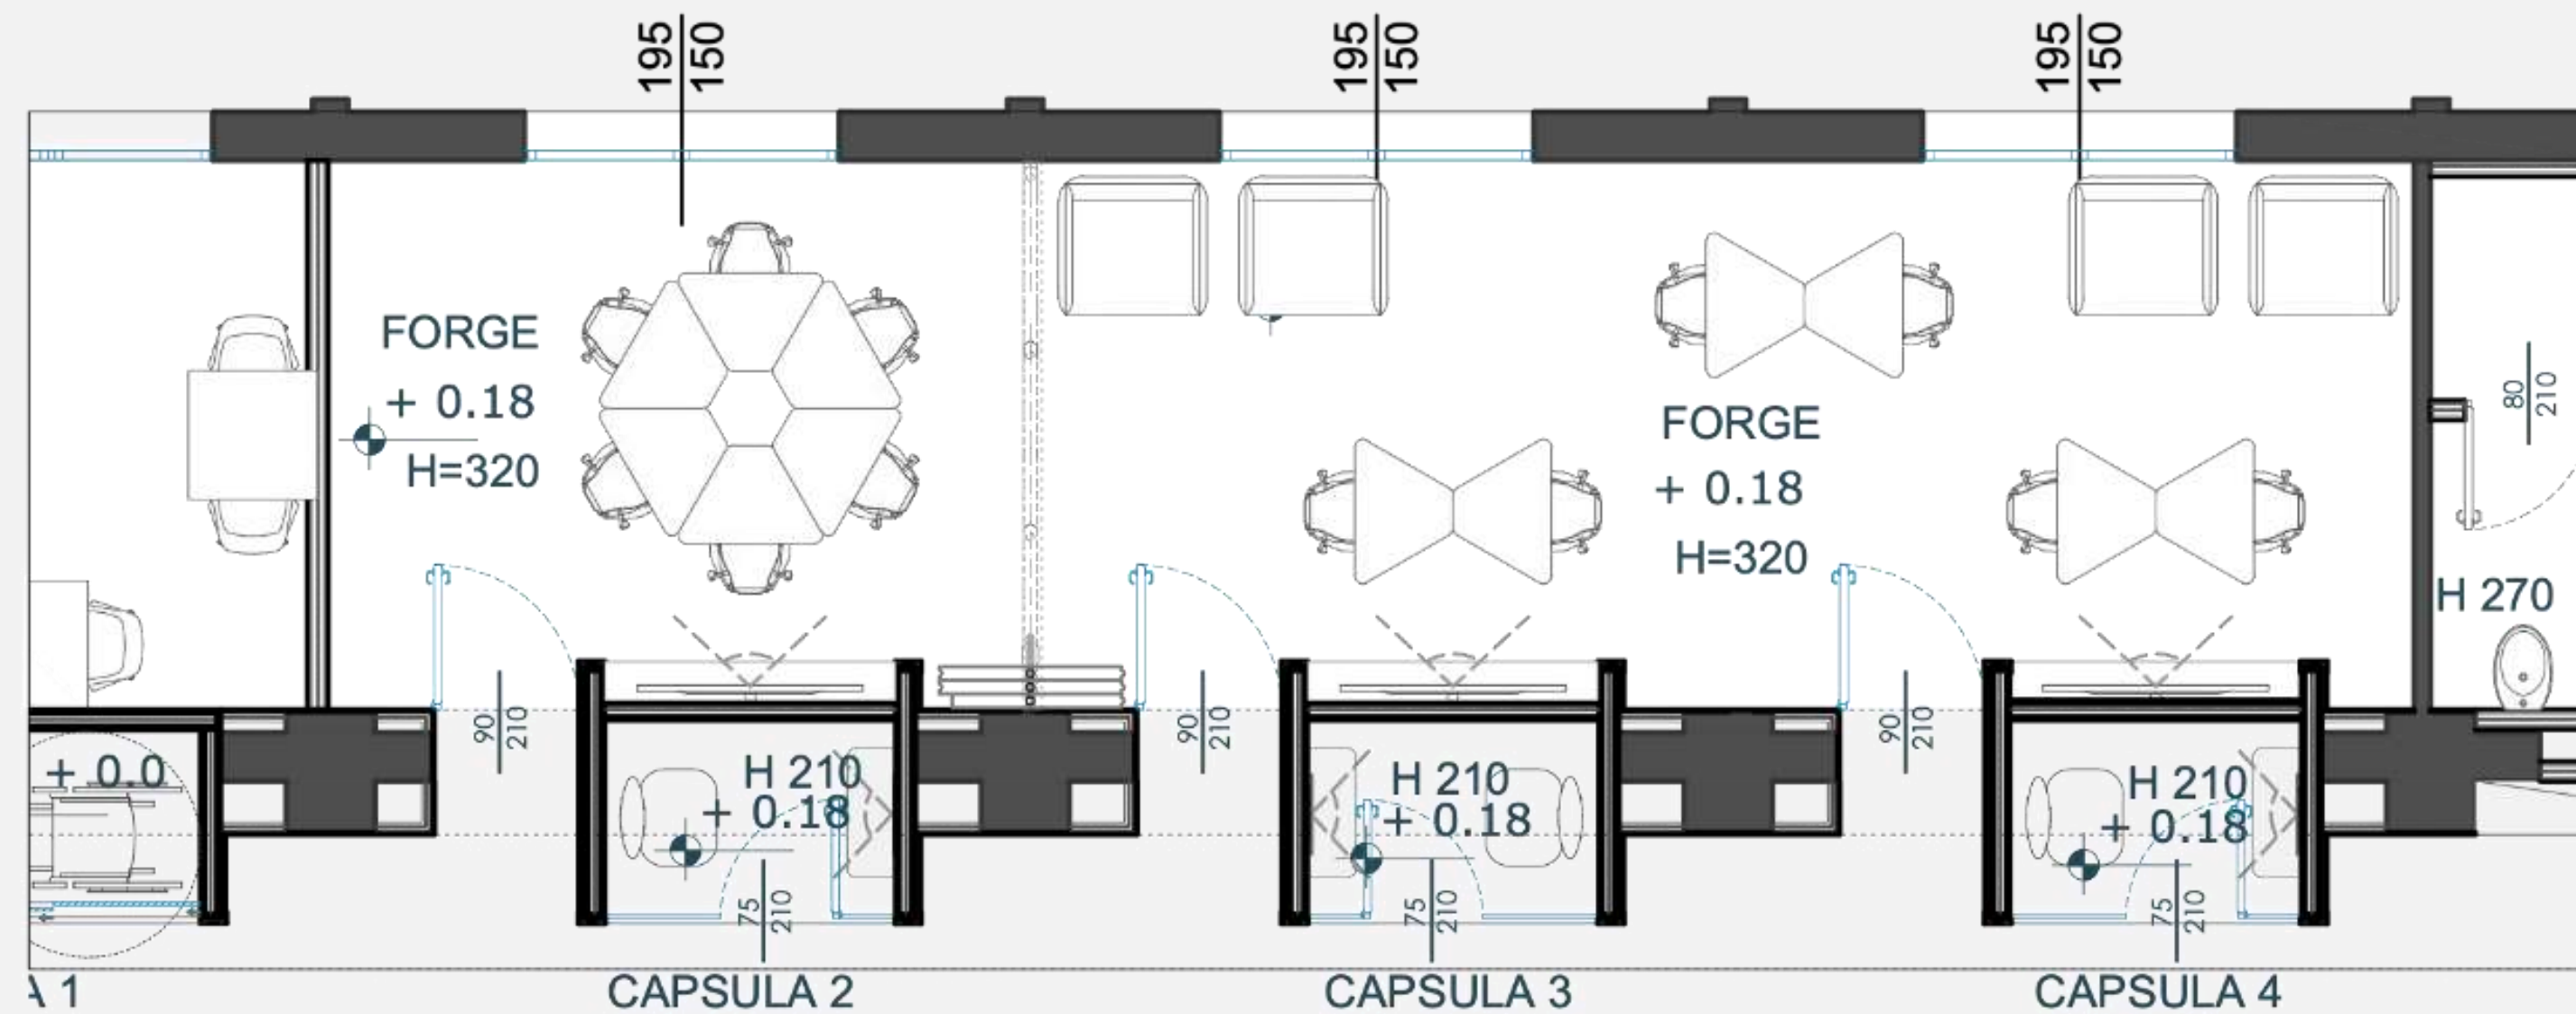

PHYD HUB | FORGE

3 schermi touch 65"

Soundbar Polygon Studio

Barco CX30 Wireless Sharing System

3 computer con camera esterna

Full Forge 40 mq | Main Forge 25 mq | Light Forge 15 mq

Full Forge 12 pax | Main Forge 8 pax | Light Forge 6 pax