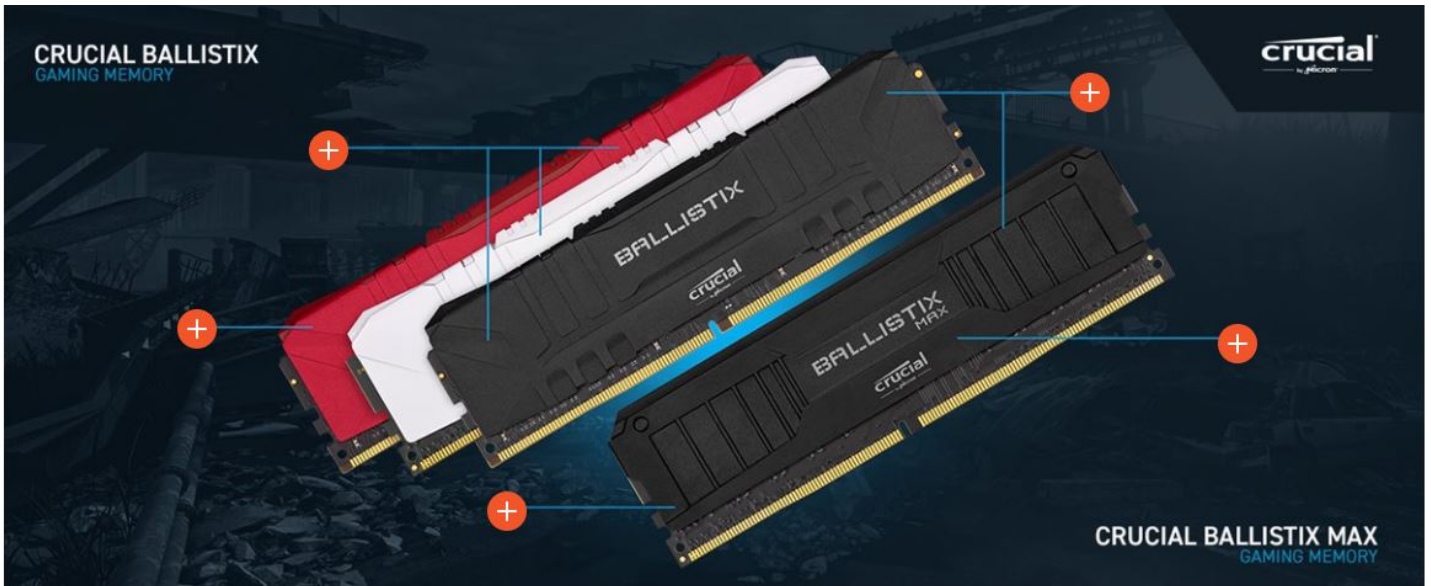

 **Crucial 16GB Ballistix
DDR4 3000 MHz UDIMM
Gaming Desktop Memory
Kit (2 x 16GB, White)**

\$159.99

Product Images

Short Description

Ramp up your gaming experience by installing the 32GB Crucial Ballistix DDR4 3000 MHz UDIMM Gaming Desktop Memory Kit into your desktop computer. Featuring a low-profile design for small form factor systems and white anodized aluminum heatsinks, this 32GB memory kit includes two 16GB 288-pin DDR4-3000 non-ECC unbuffered DIMMs (UDIMM) to help drive your games and applications. Increased memory will help complex games and large levels load faster.

Description

Ramp up your gaming experience by installing the 32GB Crucial Ballistix DDR4 3000 MHz UDIMM Gaming Desktop Memory Kit into your desktop computer. Featuring a low-profile design for small form factor systems and white anodized aluminum heatsinks, this 32GB memory kit includes two 16GB 288-pin DDR4-3000 non-ECC unbuffered DIMMs (UDIMM) to help drive your games and applications. Increased memory will help complex games and large levels load faster. The extra space also allows you to run demanding applications, multitask, and edit large photos and videos more efficiently. This memory kit has 15-16-16-35 latency timings, a 1.35V voltage requirement, and is tested to work with both AMD and Intel motherboards. It also includes XMP 2.0 support, which allows for easy overclocking for even higher performance.

Heat Spreader

Yes

Ideal for gamers and performance enthusiasts

Engineered for the latest AMD and Intel platforms

Features

XMP 2.0 support for automatic overclocking, or run at JEDEC default profile

Modern aluminum heat spreader available in three colors to match your system build or style

Recommend Use

High Performance or Gaming Mem

Additional Information

Brand	Crucial
SKU	BL2K16G30C15U4W
Weight	0.4000
Color	White
Memory Type	288-Pin DDR4 SDRAM
Memory Capacity	32GB (2 x 16GB)
Memory Speed	DDR4 3000 (PC4 24000)