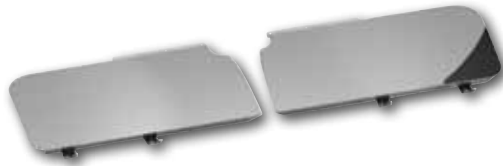

PB 367 2008 FENDER GUARDS W/ SET FORWARD AXLE

MD5446

Table 1-270: Exterior Accessories - Fender Guards - 367 2008

Part No.	Description	Qty.
MD5241	Fender Guard - PB 367 2008 with set forward axle - single headlight, Plain	1 pr.
MD5254	Fender Guard - PB 367 2008 with set forward axle - single headlight, Logo Cutout	1 pr.
MD5446	Fender Guard - PB 367 2008 with set forward axle - double headlights, Plain	1 pr.
MD5448	Fender Guard - PB 367 2008 with set forward axle - double headlights and Logo Cutout	1 pr.

PB 378, 379 1986 & LATER FENDER GUARDS

Part No.	Description	Qty.
MD1746	Fender Guard - PB 378, 379 1986 and later - with Logo Cutout	1 pr.
MD1747	Fender Guard - PB 378, 379 1986 and later - Plain	1 pr.