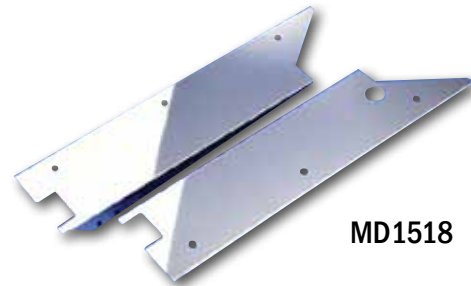

KICK PANELS

KW AEROCAB 1995 & LATER KICK PANELS

Table 1-318: Exterior Accessories - Kick Panels - KW AeroCab 1995 & Later

Part No.	Description
MD0324	Kick Panel - AeroCab KW 1995 & Later Daylite Door, Left Side only
MD0380	Kick Panel - AeroCab KW 1995 & Later Daylite Door, Right Side only
MD0403	Kick Panel - AeroCab KW 1995 & Later Daylite Door, with 1-count X3ACG2 LED, Right Side only

KW T600 Kick PANELS

Table 1-319: Exterior Accessories - Kick Panels - KW T600

Part No.	Description	Qty.
MD1518	Kick Panel - KW T600	1 pr.

MD1518