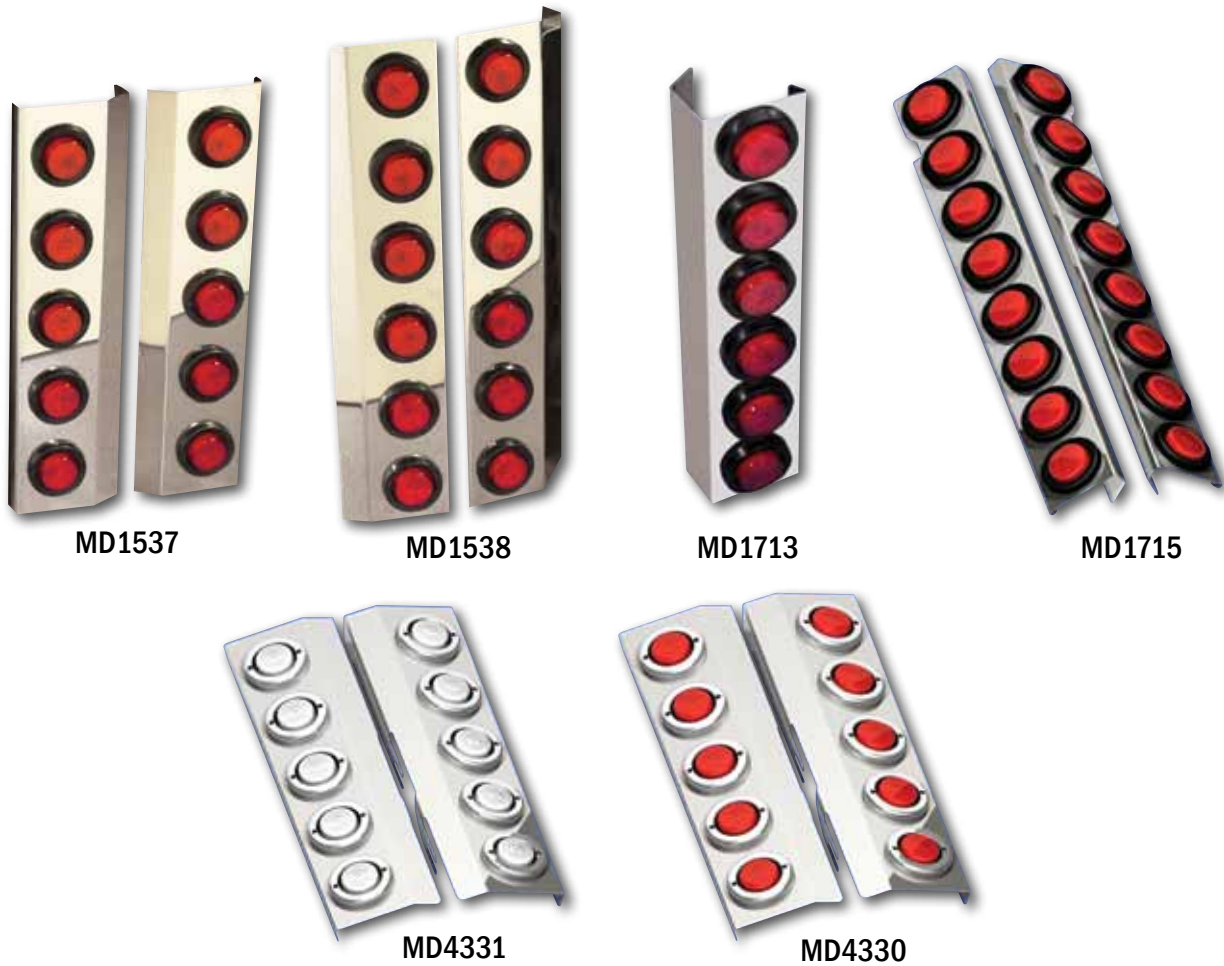

REAR AIR CLEANER LIGHT BARS W/ LIGHTS

Table 1-102: Exterior Accessories - Air Cleaner Light Bars - Rear with Lights

Part No.	Description	Qty.
MD1537	Air Cleaner Light Bar - Rear - for 13" Donaldson Air Cleaner with 5 Lights, Lights & Harnesses Included	1 pr.
MD1538	Air Cleaner Light Bar - Rear - for 15" Donaldson Air Cleaner with 6 Lights, no Hardware required, Lights & Harnesses Included	1 pr.
MD1713	Air Cleaner Light Bar - Rear, PB, with 6-count 2" Round Lights, designed to fit 15" Vortex Air Cleaner, Note: will not fit PB 389, 388 2010	1 pr.
MD1715	Air Cleaner Light Bar - Rear, PB for 15" Vortex Air Cleaner with 8-count 2" Round Lights - Note: will not fit PB 388, 389, 2010	1 pr.
MD4330	Air Cleaner Light Bar - Rear, for 13" Donaldson Air Cleaner with 5-count 2" Round Starburst Lights with bezels, Lights and Harnesses Included	1 pr.
MD4331	Air Cleaner Light Bar - Rear, for 13" Donaldson Air Cleaner with 5-count 2" Round Clear Starburst Lights with bezels, Lights and Harnesses Included	1 pr.