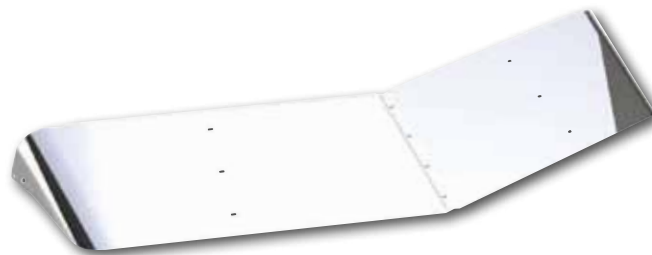

PB 14" STANDARD EXTENDED 2005 & LATER SUNVISORS

Table 1-371: Exterior Accessories - Sunvisors - 14" PB Standard Extended 2005 & Later

Part No.	Description
MD0816	Sunvisor - Standard Cab - 14" Extended Non-Louvered - 2005 & Later