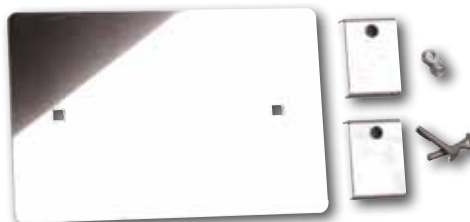

Part No.	Description	Qty.
MD0331	Scuff Panel - Upper Panel - PB 387, 1999 & Later	1 pr.

TOW HOLE COVERS

MD1457

MD1513

MD0278

Table 1-311: Exterior Accessories - Tow Hole Covers

Part No.	Description	Qty.
MD0278	Tow Hole Cover - PB 378, 379, 1987 & Later	1 ea.
MD1457	Tow Hole Cover - KW W900 Boltless	1 pr.
MD1513	Tow Hole Cover - KW W900 - Bolted - available for 2" square tow holes	1 pr.