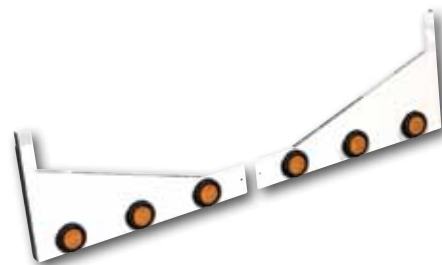

CAB EXTENDER SKIRTS & PANELS

EXTERIOR ACCESSORIES

PB EXTENDER SKIRTS

MD0445

MD0446

MD0458

Table 1-192: Exterior Accessories - Extender Skirts

Part No.	Description	Qty.
MD0445	Extender Skirt - PB 379 Unibilt 1987 & Later with X2AG2 LED Lights	1 pr.
MD0446	Extender Skirt - PB 379 Unibilt 1987 & Later Single Bulb	1 pr.
MD0458	Extender Skirt - PB 379 1987 & Later with 3-count 2" Round Lights 8" light spacing	1 pr.