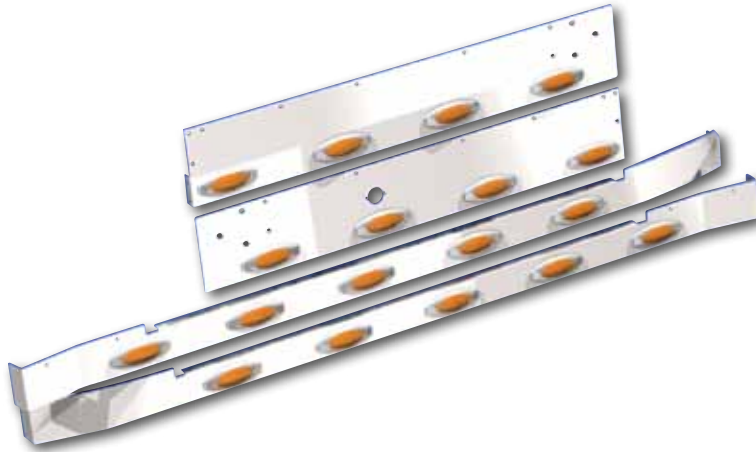

CAB & SLEEPER SKIRT KITS

CAB SLEEPER SKIRT KIT - KW AEROCAB T800, W900 1995 & LATER

Table 1-146: Exterior Accessories - Cab & Sleeper Skirt Kits - KW AeroCab T800, W900 1995 & Later

Part No.	Description
MD0931	Cab/ Sleeper Skirt Kit - 72" - AeroCab KW T800, W900, 1995 & Later, with X2AG2 LED Lights