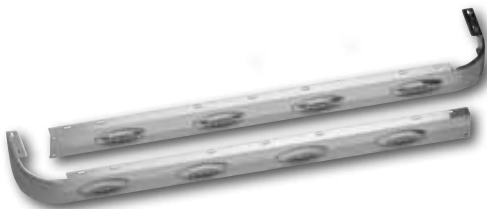

PB 388, 389 SLEEPER SKIRTS

MD4471