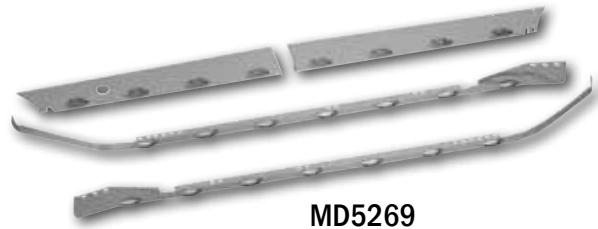

PB SKIRTING KIT

Table 1-187: Exterior Accessories - Skirting Kit - PB

Part No.	Description
MD5112	Skirting Kit - 70" - PB 389, 2007-2009, with X2AG2 LED Lights

CAB/SLEEPER/EXTENDER KITS

KW T660 CAB/SLEEPER/EXTENDER KITS