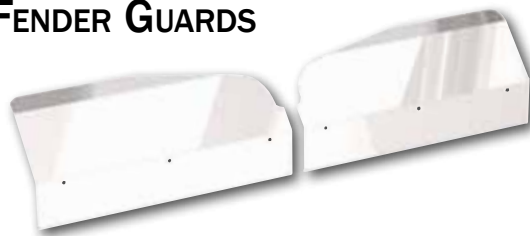

PB FENDER GUARDS W/ FLAMES

Table 1-266: Exterior Accessories - Fender Guards with Flames

Part No.	Description	Qty.
MD0768	Fender Guard - PB "Firestorm Series" - etched Logo	1 pr.

PB 359 1973-1987 FENDER GUARDS