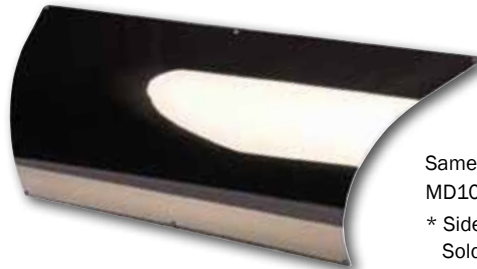

PB ULTRACAB ROOF PANELS

MD10660/ MD10670

Same image is used for
MD10660 & MD10670
* Side Roof Panels
Sold Separately

Table 1-347: Exterior Accessories - Roof Panels

Part No.	Description
MD10660	Roof Panel - PB Ultracab Sleeper
MD10670	Roof Panel - PB Standard Cab Sleeper