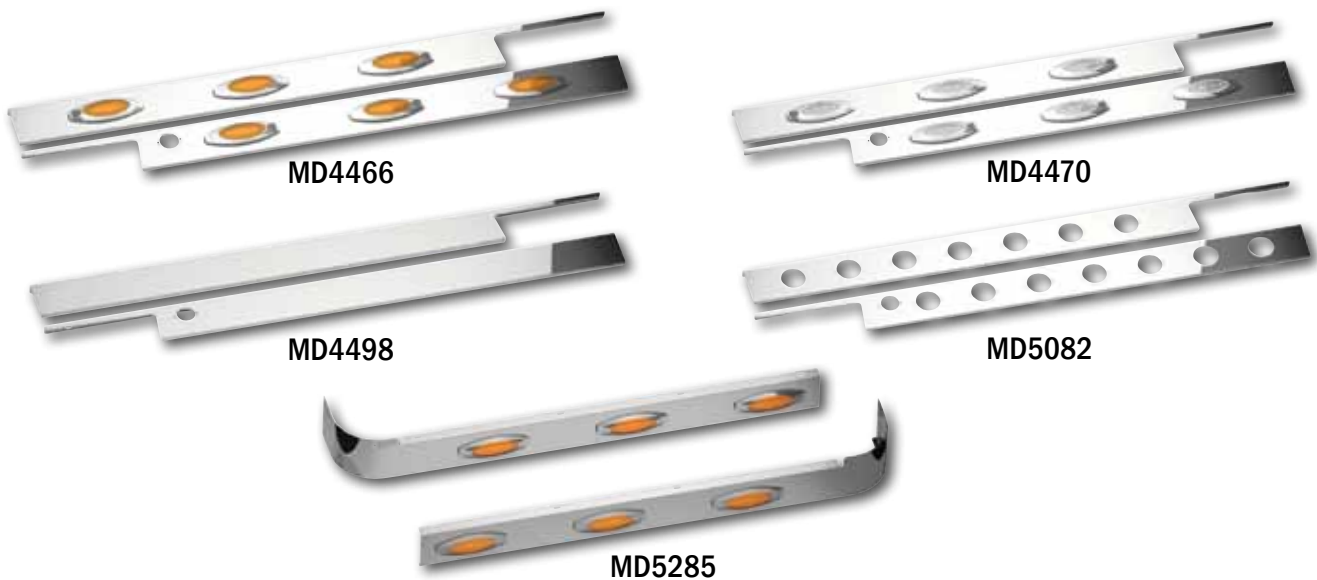

PB 388 CAB SKIRT PANELS

Table 1-178: Exterior Accessories - Cab Skirt Panels - PB 388

Part No.	Description	Qty.
MD4466	Cab Skirt Panel - PB 388 with 3-count X2AG2 LED Lights, 4" wide	1 pr.
MD4470	Cab Skirt Panel - PB 388 with 3-count X2ACG2 LED Lights, 4" wide	1 pr.
MD4498	Cab Skirt Panel - PB 388, '07, Plain, 4" wide	1 pr.
MD5082	Cab Skirt Panel - PB 388, '07, with 7-count 2" Round Cutouts, No Lights, 4" wide, Note: Bezels Not Included	1 pr.
MD5285	Cab Skirt Panel - PB 388, 2007+, 3 X2AG2 LED, For Use with MD5276 Cowl Panel	1 pr.