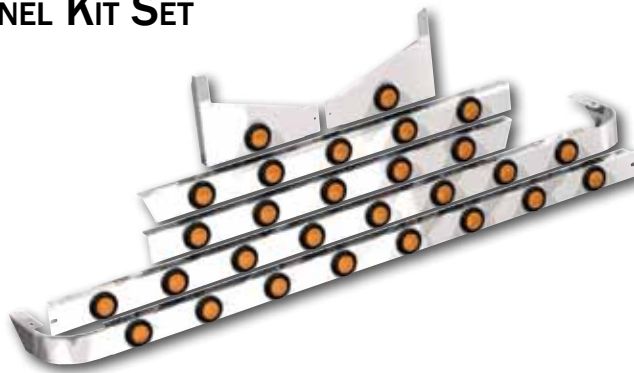

PB SLEEPER SKIRT PANEL KIT SET

Table 1-219: Exterior Accessories - Sleeper Skirt Panel Kit Set

Part No.	Description
MD0701	Sleeper Skirt Panel Kit Set - 70” - PB 379, 1988 & Later, Cab/Sleeper/Extender with 2” Round Lights