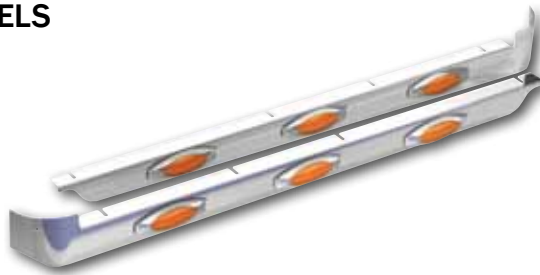

PB 386 CAB SKIRT PANELS

Table 1-177: Exterior Accessories - Cab Skirt Panels - PB 386

Part No.	Description	Qty.
MD4353	Cab Skirt Panel - PB 386 without Fairings with 3-count X2AG2 LED Lights, 3" wide	1 pr.
MD4356	Cab Skirt Panel - PB 386 without Fairings with 3-count X2AG2 LED Lights, 3" wide	1 pr.