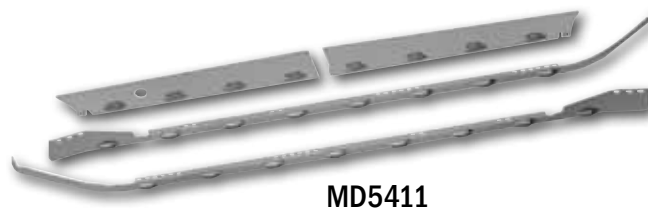

PB SKIRTING KIT

Table 1-187: Exterior Accessories - Skirting Kit - PB

Part No.	Description
MD5112	Skirting Kit - 70" - PB 389, 2007-2009, with X2AG2 LED Lights

CAB/SLEEPER/EXTENDER KITS

KW T660 CAB/SLEEPER/EXTENDER KITS