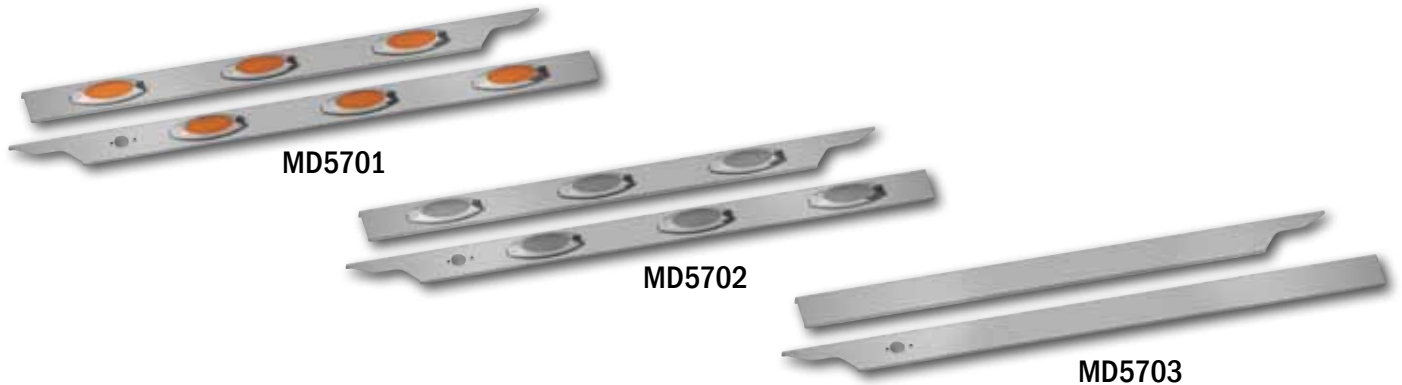

PB 367, 2011 & LATER CAB SKIRT PANELS W/ DUAL EXHAUST

Table 1-181: Exterior Accessories - Cab Skirt Panels - PB 367 2011 & Later with Dual Exhaust

Part No.	Description	Qty.
MD5701	Cab Skirt Panel - PB 367, 2011 & Later, with Dual Exhaust with Block Heater hole, X2AG2 LED Lights	1 pr.
MD5702	Cab Skirt Panel - PB 367, 2011 & Later, with Dual Exhaust - 3-count X2ACG2 LED Lights and Block Heater hole - 3" wide	1 pr.
MD5703	Cab Skirt Panel - PB 367, 2011 & Later, with Dual Exhaust with Block Heater hole, Plain	1 pr.