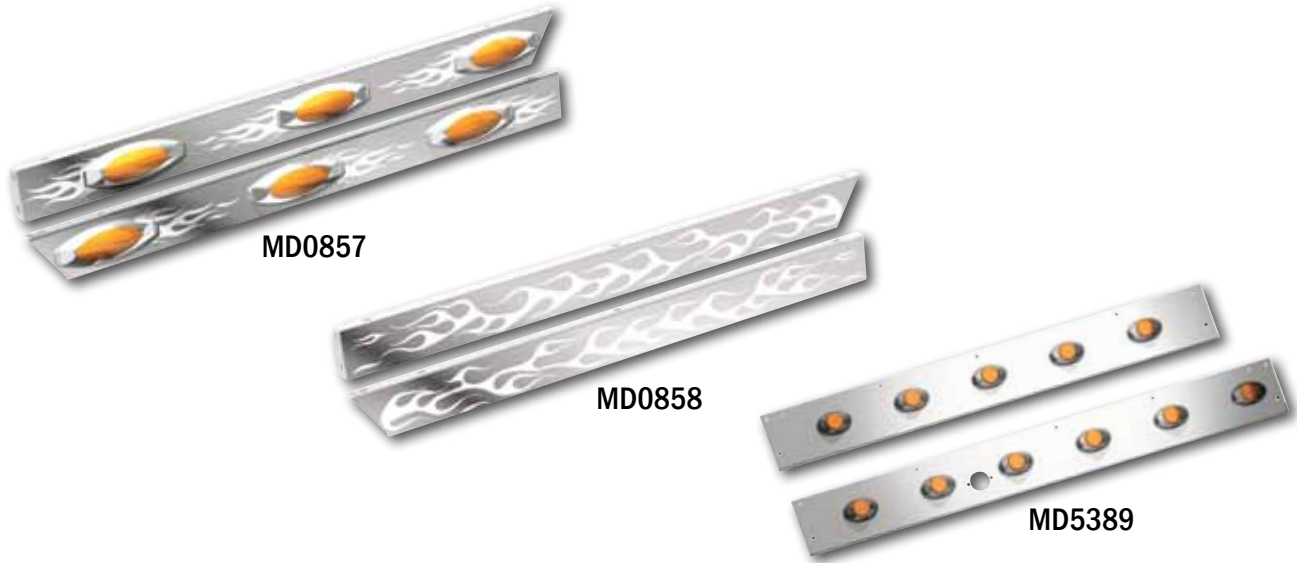

KW T800 CAB SKIRT PANELS

Table 1-162: Exterior Accessories - Cab Skirt Panels - KW T800

Part No.	Description	Qty.
MD0857	Split Fender Cab Skirt Panel - KW T800 "Firestorm Series" with 3-count X2AG2 LED Lights	1 pr.
MD0858	Split Fender Cab Skirt Panel - KW T800 "Firestorm Series" - Plain	1 pr.
MD5389	Cab Skirt Panel - DayCab KW T800 - for cabs with Dual Exhaust with X3AG2 LED Lights with Visor bezels (6 Driver/5 Passenger) - replaces kick/scuff panel	1 pr.