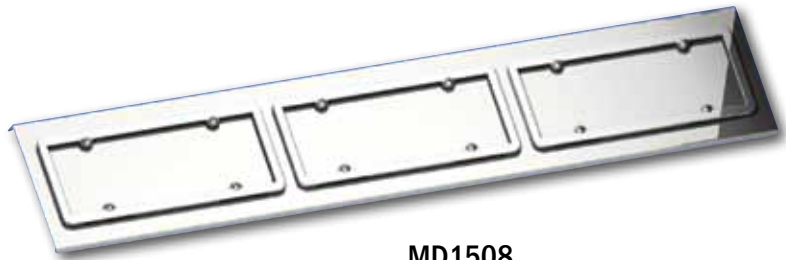

MD1508

Table 1-332: Exterior Accessories - License Plate - KW W900 Gull Wing

Part No.	Description
MD1502	License Plate - KW W900 - Gull Wing Bumper Plate - 1-Plate
MD1508	License Plate - KW W900 - Gull Wing Bumper Plate - 3-Plate