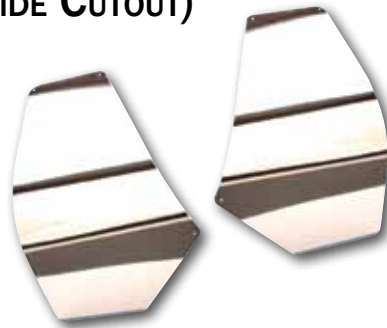

PB ULTRACAB ROOF PANEL W/ LOGO CUTOUT

Table 1-348: Exterior Accessories - Roof Panels - Ultracab with Logo Cutout

Part No.	Description
MD0216	Roof Panel - PB Ultracab Sleeper with Logo Cutout

PB ULTRACAB ROOF PANEL (SIDE CUTOUT)