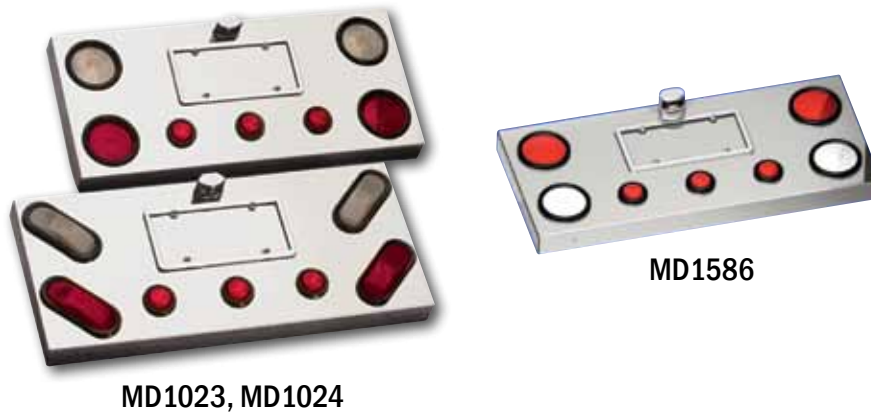

CENTER REAR AIR CLEANER LIGHT BARS W/ LIGHTS

EXTERIOR ACCESSORIES

Table 1-94: Exterior Accessories - Air Cleaner Light Bars - Center Rear with Lights

Part No.	Description
MD1023	Air Cleaner Light Bar - Center Rear - KW and PB - 34" wide 6" Oval Lights Included, Hardware and wiring supplied
MD1024	Air Cleaner Light Bar - Center Rear - KW and PB - 4" Round and - 34" wide - Lights Included, Hardware and some wiring supplied
MD1586	Air Cleaner Light Bar - Center Rear, Round Lights