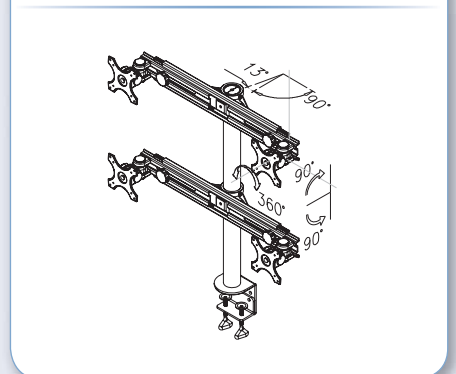

FPMA-D700D3

- **Screen size**
  10-27" (25-67 cm)
- **Vesa**
  Min: 75x75 / Max: 100x100 mm
- **Max. weight**
  8 kg / 18 lbs (each screen)
- **Swivel**
  45°
- **Tilt**
  -
- **Rotate**
  360°
- **Depth**
  7 cm
- **Height**
  32-42 cm
- **Assembly**
  Desk clamp
- **Color**
  Black

FPMA-D700DD3

- **Screen size**
  10-27" (25-67 cm)
- **Vesa**
  Min: 75x75 / Max: 100x100 mm
- **Max. weight**
  8 kg / 18 lbs (each screen)
- **Swivel**
  45°
- **Tilt**
  -
- **Rotate**
  360°
- **Depth**
  7 cm
- **Height**
  34-45 cm
- **Assembly**
  Desk stand & desk grommet
- **Color**
  Black

FPMA-D700D4

- **Screen size**
  19-27" (47-67 cm)
- **Vesa**
  Min: 75x75 / Max: 100x100 mm
- **Max. weight**
  8 kg / 18 lbs (each screen)
- **Swivel**
  180°
- **Tilt**
  180°
- **Rotate**
  360°
- **Depth**
  15 cm
- **Height**
  0-70 cm
- **Assembly**
  Desk clamp
- **Color**
  Black