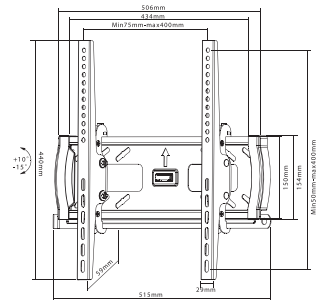

PLASMA-W240

Screen size	23-52" (57-130 cm)
Vesa	Min: 75x75 / Max: 400x400 mm
Max. weight	50 kg / 110 lbs
Swivel	-
Tilt	25°
Rotate	-
Depth	5,9 cm
	Lock included
Color	Black

TILT

TILT

TILT

PLASMA-W800

- Screen size**  26-47" (65-118 cm)
- Vesa**  Min: 100x100 / Max: 600x600 mm
- Max. weight**  20 kg / 44 lbs
- Swivel**  -
- Tilt**  -
- Rotate**  -
- Depth**  1,5-3 cm
- Color**  Ultra slim – ideal for LED TV's
- Color**  Black