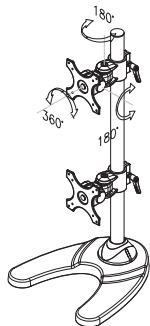

FPMA-D700DDV

Screen size

10-24" (25-60 cm)

Vesa

Min: 75x75 / Max: 100x100 mm

Max. weight

6 kg / 13 lbs (each screen)

Swivel

180°

Tilt

180°

Rotate

360°

Depth

13 cm

Height

70 cm

Assembly

Desk stand & desk grommet

Color

Black

FPMA-D700D

Screen size

19-27" (47-67 cm)

Vesa

Min: 75x75 / Max: 100x100 mm

Max. weight

8 kg / 18 lbs (each screen)

Swivel

180°

Tilt

180°

Rotate

360°

Depth

15 cm

Height

0-42 cm

Assembly

Desk clamp

Color

Black

FPMA-D700DD

Screen size

19-27" (47-67 cm)

Vesa

Min: 75x75 / Max: 100x100 mm

Max. weight

8 kg / 18 lbs (each screen)

Swivel

180°

Tilt

180°

Rotate

360°

Depth

15 cm

Height

0-42 cm

Assembly

Desk stand & desk grommet

Color

Black