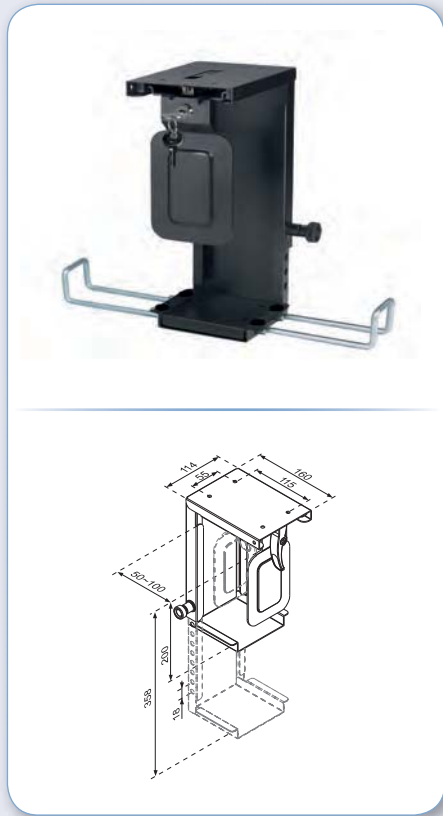

**HORIZONTAL
AND VERTICAL
MOUNTABLE**

CPU-D075BLACK

- Width PC**
 5-10 cm
- Height PC**
 20-36 cm
- Max. weight**
 10 kg / 22 lbs
- Swivel**
 -
- Color**
 Black

CPU-D075BLACK/LK

- Width PC**
 5-10 cm
- Height PC**
 20-36 cm
- Max. weight**
 10 kg / 22 lbs
- Swivel**
 -
- Color**
 Black
- Lockable**
 Lockable