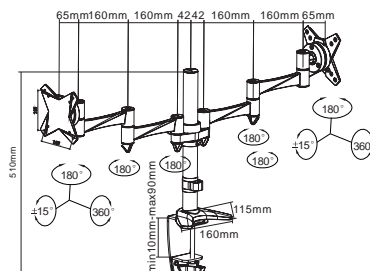

Color

White