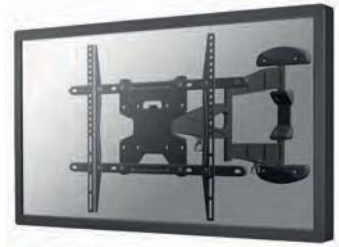

LED-W500

- **Screen size** 23 - 52" (57-132 cm)
- **Vesa** Min: 100x100 / Max: 600x400 mm
- **Max. weight** 30 kg / 66 lbs
- **Swivel** 180°
- **Tilt** 12°
- **Rotate** 5°
- **Depth** 4-50 cm
- Ultra slim – ideal for LED TV's
- **Color** Black