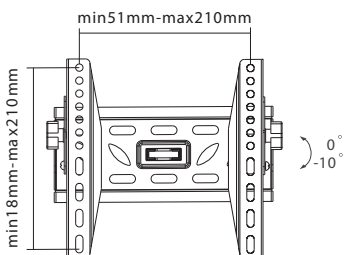

LED-W220

- **Screen size** 22-40" (55-100 cm)
- **Vesa** Min: 100x100 / Max: 200x200 mm
- **Max. weight** 50 kg / 110 lbs
- **Swivel** -
- **Tilt** 10°
- **Rotate** -
- **Depth** 3,9 cm
- Ultra slim – ideal for LED TV's
- **Color** Black

LED-W240

- **Screen size** 23-47" (57-118 cm)
- **Vesa** Min: 100x100 / Max: 400x400 mm
- **Max. weight** 50 kg / 110 lbs
- **Swivel** -
- **Tilt** 10°
- **Rotate** -
- **Depth** 3,9 cm
- Ultra slim – ideal for LED TV's
- **Color** Black

LED-W500

- **Screen size** 23 - 52" (57-132 cm)
- **Vesa** Min: 100x100 / Max: 600x400 mm
- **Max. weight** 30 kg / 66 lbs
- **Swivel** 180°
- **Tilt** 12°
- **Rotate** 5°
- **Depth** 4-50 cm
- Ultra slim – ideal for LED TV's
- **Color** Black

TILT

TILT

TILT & SWING