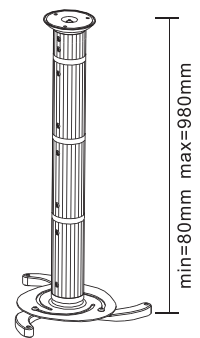

BEAMER-C80

Max. weight	15 kg / 33 lbs
Swivel	360°
Tilt	15°
Rotate	-
Depth	-
Height	8-15 cm
Assembly	Ceiling mount
Color	☐ BEAMER-C80 ☐ BEAMER-C80WHITE

BEAMER-C100

Max. weight	15 kg / 33 lbs
Swivel	360°
Tilt	20°
Rotate	-
Depth	-
Height	58-83 cm
Assembly	Ceiling mount
Color	☐ BEAMER-C100 ☐ BEAMER-C100SILVER

BEAMER-C200

Max. weight	15 kg / 33 lbs
Swivel	360°
Tilt	15°
Rotate	-
Depth	-
Height	8-98 cm
Assembly	Ceiling mount
Color	Silver