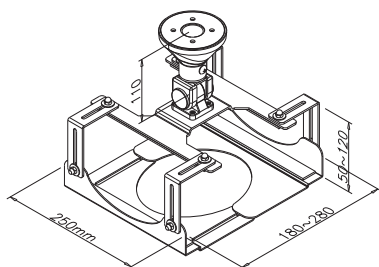

BEAMER-C300

- **Max. weight**
   15 kg / 33 lbs
- **Swivel**
   360°
- **Tilt**
   20°
- **Rotate**
   -
- **Depth**
   -
- **Height**
   15 cm
- **Assembly**
   Ceiling mount
- **Color**
   Black

BEAMER-C350BLACK

- **Max. weight**
   12 kg / 26 lbs
- **Swivel**
   360°
- **Tilt**
   20°
- **Rotate**
   -
- **Depth**
   -
- **Height**
   72-112 cm
- **Assembly**
   Ceiling mount
- **Color**
   Black

EXTENSION POLES

Compatible with:

- BEAMER-C80
- BEAMER-C200

- **Height**
   100 cm - BEAMER-P100
- **Height**
   150 cm - BEAMER-P150
- **Height**
   200 cm - BEAMER-P200
- **Color**
   Silver