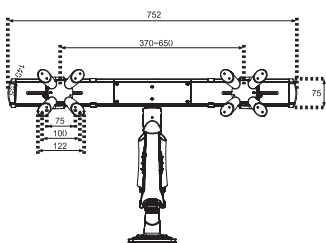

Screen size	10-24" (25-60 cm)
Vesa	Min: 75x75 / Max: 100x100 mm
Max. weight	7,5 kg / 16,5 lbs (each screen)
Swivel	360°
Tilt	60°
Rotate	180°
Depth	0-48 cm
Height	0-42 cm
Assembly	Desk grommet
Color	Silver

Screen size	10-24" (25-60 cm)
Vesa	Min: 75x75 / Max: 100x100 mm
Max. weight	7,5 kg / 16,5 lbs (each screen)
Swivel	360°
Tilt	60°
Rotate	180°
Depth	0-48 cm
Height	0-42 cm
Assembly	Desk clamp
Color	White

Screen size	10-24" (25-60 cm)
Vesa	Min: 75x75 / Max: 100x100 mm
Max. weight	10 kg / 22 lbs
Swivel	180°
Tilt	60°
Rotate	360°
Depth	0 - 54 cm
Height	0 - 52 cm
Assembly	Stand
Color	Silver