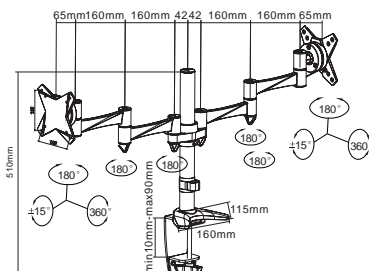

Color

White