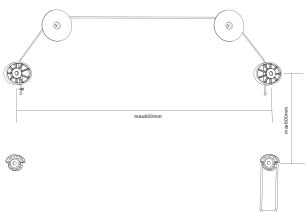

PLASMA-W800

- **Screen size** 26-47" (65-118 cm)
- **Vesa** Min: 100x100 / Max: 600x600 mm
- **Max. weight** 20 kg / 44 lbs
- **Swivel** -
- **Tilt** -
- **Rotate** -
- **Depth** 1,5-3 cm
- **Color** Ultra slim – ideal for LED TV's
- **Color** Black

PLASMA-W820 to W880

- **Screen size** 22-65" (55-163 cm)
- **Vesa** Min: 75x75 / Max: 800x800 mm
- **Max. weight** max 50 kg
- **Swivel** -
- **Tilt** -
- **Rotate** -
- **Depth** 1,5-3 cm
- **Color** Ultra slim – ideal for LED TV's
- **Color** Black

PLASMA-WKIT1

1. **Screen size** 26-47" (65-118 cm)
   - **Vesa** Min: 100x100 / Max: 400x400 mm
   - **Max. weight** 75 kg / 165 lbs
   - **Color** Black
2. This 7-in-1 kit includes:
3. Flat screen wall mount (fixed)
   - 1 x HDMI cable 3 meter/10 feet
   - 1 x RF antenna cable 3 meter/10 feet
   - 1 x cable sock 3 meter/10 feet
   - 1 x cleaning fluid (60 ml)
   - 1 x cleaning brush
   - 1 x microfibre cloth (30x30 cm)

FIXED

FIXED

FIXED