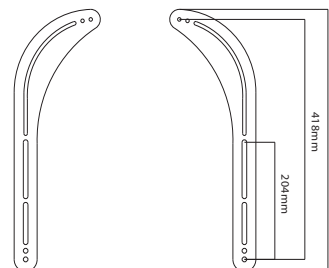

50 cm

Width

4,6 cm

Color

- NS-CC050BLACK
- NS-CC050SILVER

SOUNDBAR MOUNT

FLATSCREEN CEILING MOUNTS

FPMA-C025SILVER

Screen size

10-26" (25-65 cm)

Vesa

Min: 75x75 / Max: 100x100 mm

Max. weight

12 kg / 26 lbs

Swivel

-