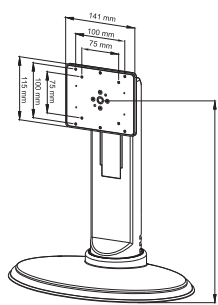

FLATSREEN & THIN CLIENT