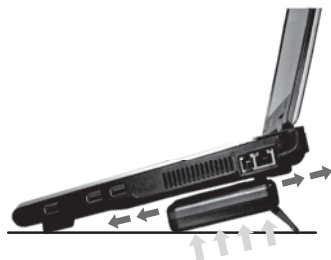

NS-MKIT100

Screen size	Fits all size tablets and smartphones
Max. weight	5 kg / 11 lbs
Tilt	65°
Rotate	360°
Height	8 cm
Width	10 cm
Depth (folded)	2 cm
Color	White

1. This 3-in-1 kit includes:
2. Tablet/smartphone stand
   - 1 x cleaning fluid (20 ml)
   - 1 x microfibre cloth (17x17 cm)

NSLC200

Screen size	10-22"
Tilt	10°
Height	2-4 cm
Depth	9 cm
Width	22-32 cm
Description	Notebook cooler
Color	Black

TABLET-DM10BLACK

Max. weight	5 kg / 11 lbs
Tilt	180°
Rotate	360°
Color	Black

TABLET-DM20SILVER

Max. weight	5 kg / 11 lbs
Tilt	65°
Rotate	360°
Color	Silver

IPAD2N-UN20BLACK

Vesa	100x100 mm
Max. weight	10 kg / 22 lbs
Color	Black

For Apple iPad