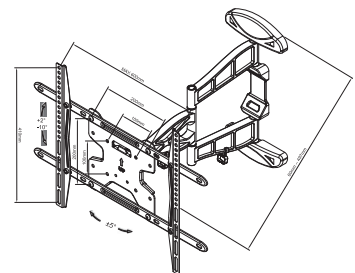

TILT & SWING