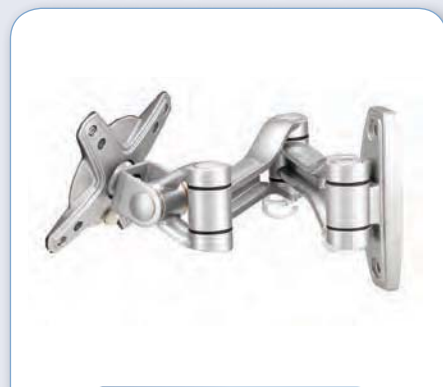

TILT & SWING

TILT & SWING

TILT & SWING

FPMA-W400

- Screen size**
 10-24"
- Vesa**
 Min: 75x75 / Max: 100x100 mm
- Max. weight**
 10 kg / 22 lbs
- Swivel**
 180°
- Tilt**
 180°
- Rotate**
 270°
- Depth**
 10-40 cm
- Height**
 0-30 cm
- Color**
 Grey