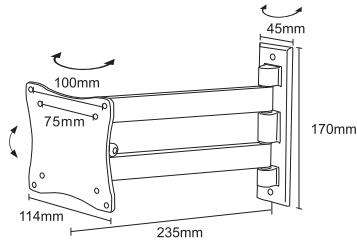

TILT

TILT & SWING

TILT & SWING

FPMA-W810

Screen size	10-24" (25-60 cm)
Vesa	Min: 75x75 / Max: 100x100 mm
Max. weight	12 kg / 26 lbs
Swivel	180°
Tilt	20°
Rotate	-
Depth	4-7 cm
Height	-
Color	Silver

FPMA-W820

Screen size	10-24" (25-60 cm)
Vesa	Min: 75x75 / Max: 100x100 mm
Max. weight	12 kg / 26 lbs
Swivel	180°
Tilt	20°
Rotate	-
Depth	4-24 cm
Height	-
Color	Silver

FPMA-W830

Screen size	10-24" (25-60 cm)
Vesa	Min: 75x75 / Max: 100x100 mm
Max. weight	12 kg / 26 lbs
Swivel	180°
Tilt	20°
Rotate	-
Depth	4-36 cm
Height	-
Color	Silver

TILT & SWING

TILT & SWING

TILT & SWING

FPMA-W810BLACK

- Screen size**
 10-24" (25-60 cm)
- Vesa**
 Min: 75x75 / Max: 100x100 mm
- Max. weight**
 12 kg / 26 lbs
- Swivel**
 180°
- Tilt**
 20°
- Rotate**
 -
- Depth**
 4-7 cm
- Height**
 -
- Color**
 Black