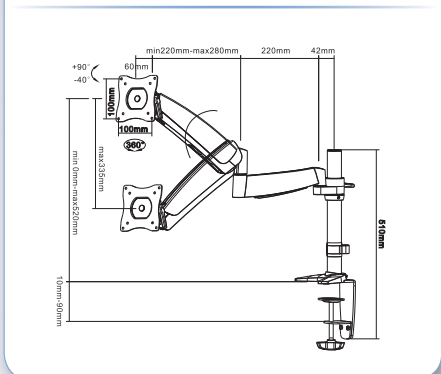

FPMA-D950

- **Screen size**
  10-24" (25-60 cm)
- **Vesa**
  Min: 75x75 / Max: 100x100 mm
- **Max. weight**
  10 kg / 22 lbs
- **Swivel**
  180°
- **Tilt**
  130°
- **Rotate**
  360°
- **Depth**
  0 - 54 cm
- **Height**
  0 - 52 cm
- **Assembly**
  Desk clamp & desk grommet
- **Color**
  Silver

FPMA-D950D

- **Screen size**
  10-24" (25-60 cm)
- **Vesa**
  Min: 75x75 / Max: 100x100 mm
- **Max. weight**
  10 kg / 22 lbs each screen)
- **Swivel**
  180°
- **Tilt**
  130°
- **Rotate**
  360°
- **Depth**
  0 - 54 cm
- **Height**
  0 - 52 cm
- **Assembly**
  Desk clamp & desk grommet
- **Color**
  Silver

FPMA-D960

- **Screen size**
  10-26" (25-65 cm)
- **Vesa**
  Min: 75x75 / Max: 100x100 mm
- **Max. weight**
  12 kg / 26 lbs
- **Swivel**
  180°
- **Tilt**
  180°
- **Rotate**
  360°
- **Depth**
  10-43 cm
- **Height**
  0-45 cm
- **Assembly**
  Desk clamp (grommet optional)
- **Color**
  Black