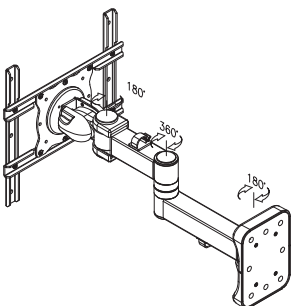

NewStar Retail Display

Most NewStar products are supplied in high quality multi lingual retailpackaging. NewStar offers an easy block presentation to stimulate customers to buy more TV, monitor or projector mounts.

Why use a NewStar Display?

- Excellent product presentation
- Easy to find the right mount
- More information for customers
- Demonstrating possibilities
- Better visibility on accessories

If you are a reseller with one or more stores, please contact us for the possibilities.