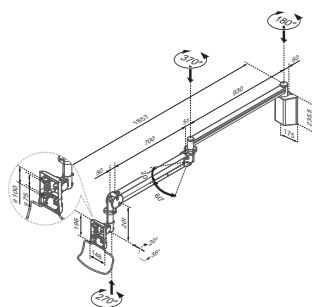

FPMA-HAC100

Screen size	FPMA-HAC100 : 10-24" (25-60 cm) FPMA-HAC100HC: 10-30" (25-75 cm)
Vesa	Min: 75x75 / Max: 100x100 mm
Max. weight	FPMA-HAC100 : 6 kg FPMA-HAC100HC: 12 kg
Swivel	270°
Tilt	55°
Rotate	-
Depth	0-170 cm
Height	0-170 cm
Color	Grey

FPMA-HAW100

Screen size	FPMA-HAW100 : 10-24" (25-60 cm) FPMA-HAW100HC: 10-30" (25-75 cm)
Vesa	Min: 75x75 / Max: 100x100 mm
Max. weight	FPMA-HAW100 : 6 kg FPMA-HAW100HC: 12 kg
Swivel	270°
Tilt	55°
Rotate	-
Depth	0-170 cm
Height	0-170 cm
Color	Grey

NEW

FPMA-HAW200

Screen size	10-24" (25-60 cm)
Vesa	Min: 75x75 / Max: 100x100 mm
Max. weight	6 kg
Swivel	370°
Tilt	55°
Rotate	-
Depth	0-170 cm
Height	0-170 cm
Color	Grey