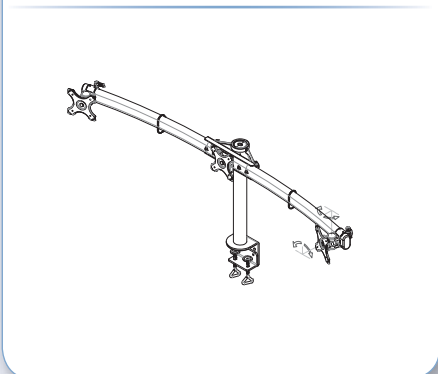

FPMA-D700D3

- **Screen size**
  10-27" (25-67 cm)
- **Vesa**
  Min: 75x75 / Max: 100x100 mm
- **Max. weight**
  8 kg / 18 lbs (each screen)
- **Swivel**
  45°
- **Tilt**
  -
- **Rotate**
  360°
- **Depth**
  7 cm
- **Height**
  32-42 cm
- **Assembly**
  Desk clamp
- **Color**
  Black

FPMA-D700DD3

- **Screen size**
  10-27" (25-67 cm)
- **Vesa**
  Min: 75x75 / Max: 100x100 mm
- **Max. weight**
  8 kg / 18 lbs (each screen)
- **Swivel**
  45°
- **Tilt**
  -
- **Rotate**
  360°
- **Depth**
  7 cm
- **Height**
  34-45 cm
- **Assembly**
  Desk stand & desk grommet
- **Color**
  Black

FPMA-D700D4

- **Screen size**
  19-27" (47-67 cm)
- **Vesa**
  Min: 75x75 / Max: 100x100 mm
- **Max. weight**
  8 kg / 18 lbs (each screen)
- **Swivel**
  180°
- **Tilt**
  180°
- **Rotate**
  360°
- **Depth**
  15 cm
- **Height**
  0-70 cm
- **Assembly**
  Desk clamp
- **Color**
  Black