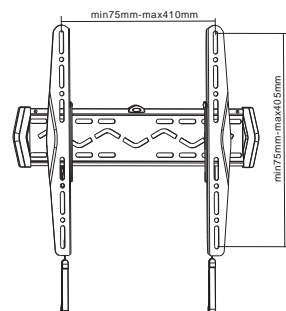

LED-W040

- **Screen size**
   23-47" (57-118 cm)
- **Vesa**
   Min: 100x100 / Max: 400x400 mm
- **Max. weight**
   50 kg / 110 lbs
- **Swivel**
   -
- **Tilt**
   -
- **Rotate**
   -
- **Depth**
   1,5-3 cm
- Ultra slim – ideal for LED TV's
- **Color**
   Black

LED-W120

- **Screen size**
   22-40" (55-100 cm)
- **Vesa**
   Min: 100x100 / Max: 200x200 mm
- **Max. weight**
   50 kg / 110 lbs
- **Swivel**
   -
- **Tilt**
   -
- **Rotate**
   -
- **Depth**
   1,5-3 cm
- Ultra slim – ideal for LED TV's
- **Color**
   Black

LED-W140

- **Screen size**
   23-47" (57-118 cm)
- **Vesa**
   Min: 100x100 / Max: 400x400 mm
- **Max. weight**
   50 kg / 110 lbs
- **Swivel**
   -
- **Tilt**
   -
- **Rotate**
   -
- **Depth**
   1,5-3 cm
- Ultra slim – ideal for LED TV's
- **Color**
   Black

FIXED

FIXED

FIXED