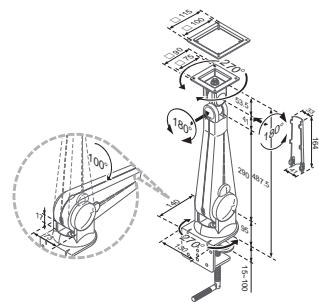

Screen size

10-26" (25-65 cm)

Vesa

Min: 75x75 / Max: 100x100 mm

Max. weight

12 kg / 26 lbs

Swivel

180°

Tilt

180°

Rotate

360°

Depth

5 cm

Height

37-47 cm

Assembly

Desk grommet

Color

Silver

Screen size

10-26" (25-65 cm)

Vesa

Min: 75x75 / Max: 100x100 mm

Max. weight

10 kg / 22 lbs (each screen)

Swivel

180°

Tilt

20°

Rotate

360°

Depth

14 cm

Height

17-50 cm

Assembly

Desk grommet

Color

Black

Screen size

10-24" (25-60 cm)

Vesa

Min: 75x75 / Max: 100x100 mm

Max. weight

10 kg / 22 lbs

Swivel

180°

Tilt

180°

Rotate

270°

Depth

15-48 cm

Height

0-45 cm

Assembly

Desk clamp

Color

■ FPMA-D100BLACK
■ FPMA-D100