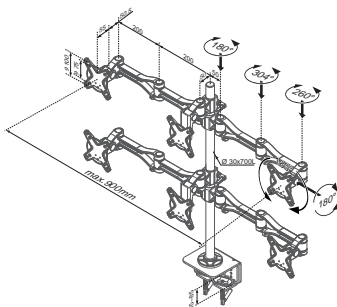

FPMA-D1030D6

- **Screen size**
   10-18" (25-45 cm)
- **Vesa**
   Min: 75x75 / Max: 100x100 mm
- **Max. weight**
   8 kg / 18 lbs (each screen)
- **Swivel**
   180°
- **Tilt**
   180°
- **Rotate**
   180°
- **Depth**
   16-56 cm
- **Height**
   0-70 cm
- **Assembly**
   Desk clamp (grommet optional)
- **Color**
   Silver

FPMA-D1200BLACK

- **Screen size**
   23-47" (57x118 cm)
- **Vesa**
   Min: 200x200 / Max: 600x400 mm
- **Max. weight**
   50 kg / 110 lbs
- **Swivel**
   180°
- **Tilt**
   90°
- **Rotate**
   -
- **Depth**
   19 cm
- **Height**
   46-60 cm
- **Assembly**
   Desk grommet
- **Color**
   Black

FPMA-LIFT100

- **Screen size**
   10-27" (25-68 cm)
- **Vesa**
   Min: 75x75 / Max: 100x100 mm
- **Max. weight**
   12 kg / 26 lbs
- **Swivel**
   -
- **Tilt**
   -
- **Rotate**
   -
- **Depth**
   -
- **Height**
   0-15 cm
- **Assembly**
   -
- **Color**
   Silver