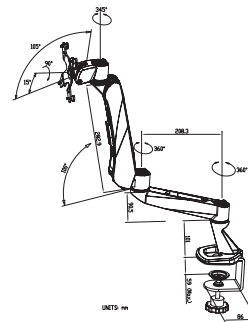

FPMA-D960D3

Screen size

10-21" (25-52 cm)

Vesa

Min: 75x75 / Max: 100x100 mm

Max. weight

10 kg / 22 lbs (each screen)

Swivel

180°

Tilt

180°

Rotate

360°

Depth

10 - 43 cm

Height

0-45 cm

Assembly

Desk clamp

Color

Black

FPMA-D965

Screen size

10-26" (25-65 cm)

Vesa

Min: 75x75 / Max: 100x100 mm

Max. weight

12 kg / 26 lbs

Swivel

180°

Tilt

180°

Rotate

360°

Depth

9 cm

Height

0-45 cm

Assembly

Desk clamp & desk grommet

Color

Black

FPMA-D970

Screen size

10-24" (25-60 cm)

Vesa

Min: 75x75 / Max: 100x100 mm

Max. weight

10 kg / 22 lbs

Swivel

360°

Tilt

105°

Rotate

90°

Depth

0 - 53 cm

Height

0-49 cm

Assembly

Desk clamp (grommet optional)

Color

Silver