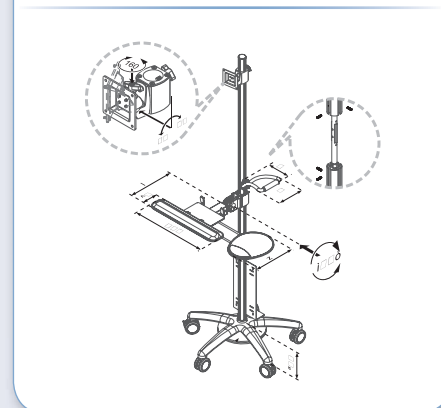

FPMA-MOBILE1800

Screen size	10-24" (25-60 cm)
Vesa	Min: 75x75 / Max: 100x100 mm
Max. weight	10 kg / 22 lbs
Swivel	180°
Tilt	25°
Rotate	-
Height	180 cm
	Mobile workstation for PC, keyboard, mouse & monitor
Color	Silver