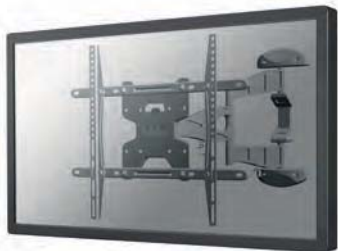

TILT

TILT

TILT & SWING

LED-W500SILVER

Screen size

23 - 52" (57-132 cm)

Vesa

Min: 100x100 / Max: 600x400 mm