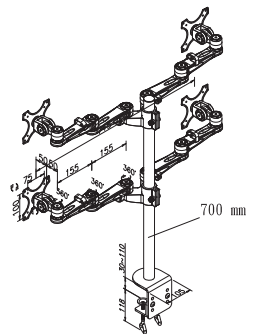

FPMA-D935D

- **Screen size**
  10-26" (25-65 cm)
- **Vesa**
  Min: 75x75 / Max: 100x100 mm
- **Max. weight**
  10 kg / 22 lbs (each screen)
- **Swivel**
  300°
- **Tilt**
  180°
- **Rotate**
  360°
- **Depth**
  12-50 cm
- **Height**
  0-50 cm
- **Assembly**
  Desk clamp (grommet optional)
- **Color**
  Silver

FPMA-D935DG

- **Screen size**
  10-26" (25-65 cm)
- **Vesa**
  Min: 75x75 / Max: 100x100 mm
- **Max. weight**
  12 kg / 26 lbs (each screen)
- **Swivel**
  300°
- **Tilt**
  180°
- **Rotate**
  360°
- **Depth**
  12-50 cm
- **Height**
  0-50 cm
- **Assembly**
  Desk grommet
- **Color**
  Silver

FPMA-D935D4

- **Screen size**
  10-26" (25-65 cm)
- **Vesa**
  Min: 75x75 / Max: 100x100 mm
- **Max. weight**
  7,5 kg / 16,5 lbs (each screen)
- **Swivel**
  300°
- **Tilt**
  180°
- **Rotate**
  360°
- **Depth**
  12-50 cm
- **Height**
  0-70 cm
- **Assembly**
  Desk clamp
- **Color**
  Silver