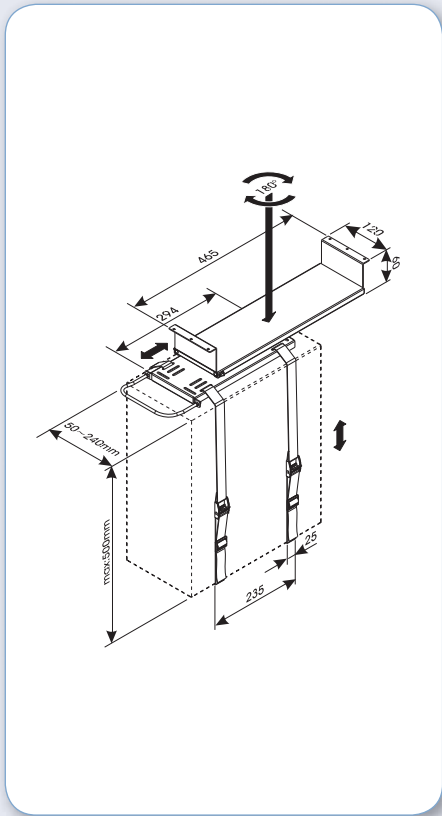

**HORIZONTAL
AND VERTICAL
MOUNTABLE**

CPU-D075BLACK

- Width PC**
 5-10 cm
- Height PC**
 20-36 cm
- Max. weight**
 10 kg / 22 lbs
- Swivel**
 -
- Color**
 Black

CPU-D075BLACK/LK

- Width PC**
 5-10 cm
- Height PC**
 20-36 cm
- Max. weight**
 10 kg / 22 lbs
- Swivel**
 -
- Color**
 Black
- Lockable**
 Lockable