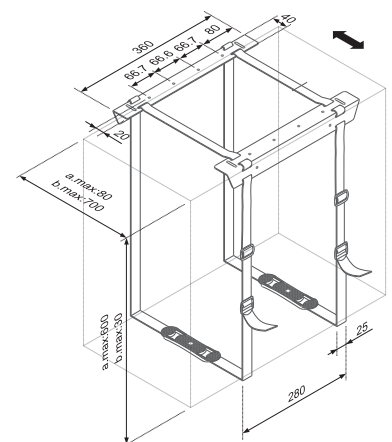

**HORIZONTAL
AND VERTICAL
MOUNTABLE**

CPU-D050BLACK

- Width PC**
 5-24 cm
- Height PC**
 0-55 cm
- Max. weight**
 20 kg / 44 lbs
- Swivel**
 180°
- Color**
 CPU-D050SILVER
 CPU-D050BLACK
- Pull**
 30 cm