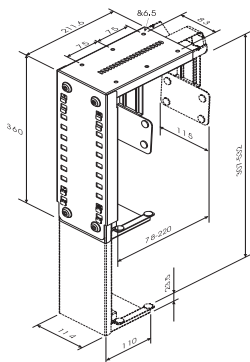

CPU-D100BLACK

Width PC
8-22 cm

Height PC
30-53 cm

Max. weight
30 kg / 66 lbs

Swivel
-

Color

- ☐ CPU-D200BLACK
- ☐ CPU-D200SILVER
- ☐ CPU-D100WHITE

CPU-D200BLACK

Width PC
13-23 cm

Height PC
39-54 cm

Max. weight
30 kg / 66 lbs

Swivel
-

Color

- ☐ CPU-D200BLACK
- ☐ CPU-D200SILVER

CPU-D250BLACK

Width PC
13-23 cm

Height PC
39-54 cm

Max. weight
30 kg / 66 lbs

Swivel
180°

Color

- ☐ CPU-D200BLACK
- ☐ CPU-D200SILVER

Pull
15 cm