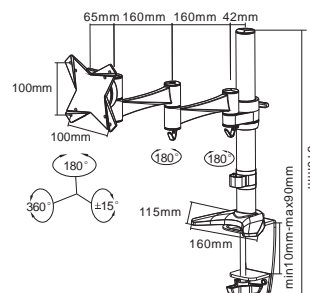

Screen size	10-24" (25-60 cm)
Vesa	Min: 75x75 / Max: 100x100 mm
Max. weight	9 kg / 20 lbs
Swivel	180°
Tilt	15°
Rotate	360°
Depth	4-43 cm
Height	0-40 cm
Assembly	Desk clamp & grommet
Color	Silver

Screen size	10-24" (25-60 cm)
Vesa	Min: 75x75 / Max: 100x100 mm
Max. weight	9 kg / 20 lbs
Swivel	180°
Tilt	15°
Rotate	360°
Depth	4-43 cm
Height	0-40 cm
Assembly	Desk clamp & grommet
Color	White