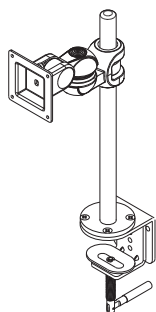

Depth

19-62 cm

Height

0-50 cm

Assembly

Desk clamp (grommet optional)

Color

Silver