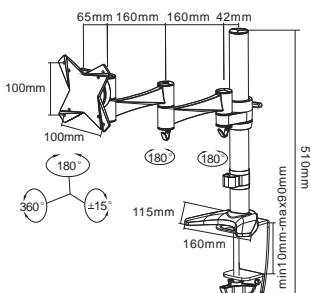

Screen size	10-24" (25-60 cm)
Vesa	Min: 75x75 / Max: 100x100 mm
Max. weight	9 kg / 20 lbs
Swivel	180°
Tilt	15°
Rotate	360°
Depth	4-43 cm
Height	0-40 cm
Assembly	Desk clamp & grommet
Color	Silver

Screen size	10-24" (25-60 cm)
Vesa	Min: 75x75 / Max: 100x100 mm
Max. weight	9 kg / 20 lbs
Swivel	180°
Tilt	15°
Rotate	360°
Depth	4-43 cm
Height	0-40 cm
Assembly	Desk clamp & grommet
Color	White