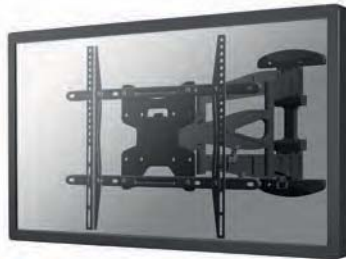

LED-W550

Screen size

32-60" (80-150 cm)

Vesa

Min: 100x100 / Max: 600x400 mm

Max. weight

50 kg / 110 lbs

Swivel

120°

Tilt

12°

Rotate

5°

Depth

5-50 cm

Ultra slim – ideal for LED TV's

Color

Black