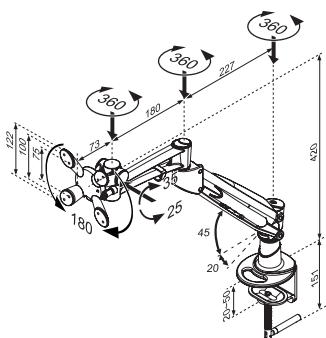

FPMA-D940

- **Screen size**
   10-24" (25-60 cm)
- **Vesa**
   Min: 75x75 / Max: 100x100 mm
- **Max. weight**
   9 kg / 20 lbs
- **Swivel**
   360°
- **Tilt**
   60°
- **Rotate**
   180°
- **Depth**
   0-48 cm
- **Height**
   0-42 cm
- **Assembly**
   Desk clamp
- **Color**
   Silver

FPMA-D940HC

- **Screen size**
   10-32" (25-80 cm)
- **Vesa**
   Min: 75x75 / Max: 100x100 mm
- **Max. weight**
   15 kg / 33 lbs
- **Swivel**
   360°
- **Tilt**
   60°
- **Rotate**
   180°
- **Depth**
   0-48 cm
- **Height**
   0-42 cm
- **Assembly**
   Desk clamp
- **Color**
   Silver

FPMA-D940G

- **Screen size**
   10-24" (25-60 cm)
- **Vesa**
   Min: 75x75 / Max: 100x100 mm
- **Max. weight**
   9 kg / 20 lbs
- **Swivel**
   360°
- **Tilt**
   60°
- **Rotate**
   180°
- **Depth**
   0-48 cm
- **Height**
   0-42 cm
- **Assembly**
   Desk grommet
- **Color**
   Silver