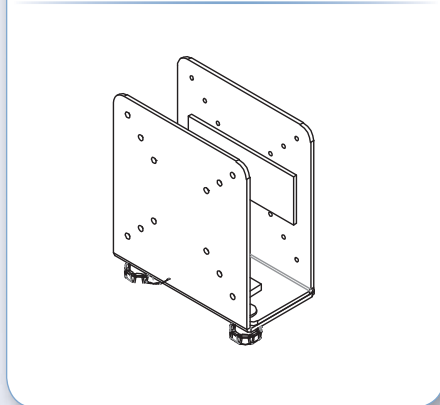

Color

Black

Universal Thin Client holder

For mounting on any vesa 50, 75 or 100 bracket