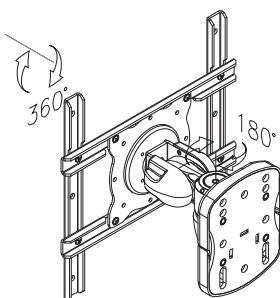

TILT & SWING