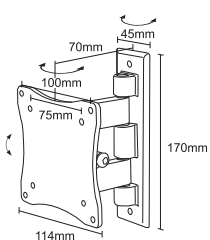

TILT

TILT & SWING

TILT & SWING

FPMA-W810

Screen size	10-24" (25-60 cm)
Vesa	Min: 75x75 / Max: 100x100 mm
Max. weight	12 kg / 26 lbs
Swivel	180°
Tilt	20°
Rotate	-
Depth	4-7 cm
Height	-
Color	Silver

FPMA-W820

Screen size	10-24" (25-60 cm)
Vesa	Min: 75x75 / Max: 100x100 mm
Max. weight	12 kg / 26 lbs
Swivel	180°
Tilt	20°
Rotate	-
Depth	4-24 cm
Height	-
Color	Silver

FPMA-W830

Screen size	10-24" (25-60 cm)
Vesa	Min: 75x75 / Max: 100x100 mm
Max. weight	12 kg / 26 lbs
Swivel	180°
Tilt	20°
Rotate	-
Depth	4-36 cm
Height	-
Color	Silver

TILT & SWING

TILT & SWING

TILT & SWING

FPMA-W810BLACK

- Screen size**
 10-24" (25-60 cm)
- Vesa**
 Min: 75x75 / Max: 100x100 mm
- Max. weight**
 12 kg / 26 lbs
- Swivel**
 180°
- Tilt**
 20°
- Rotate**
 -
- Depth**
 4-7 cm
- Height**
 -
- Color**
 Black