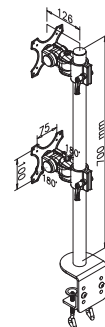

FPMA-D200BLACK

Screen size	10-24" (25-60 cm)
Vesa	Min: 75x75 / Max: 100x100 mm
Max. weight	10 kg / 22 lbs
Swivel	180°
Tilt	180°
Rotate	270°
Depth	15-48 cm
Height	0-45 cm
Assembly	Desk grommet
Color	FPMA-D200BLACK FPMA-D200

FPMA-D600BLACK

Screen size	10-24" (25-60 cm)
Vesa	Min: 75x75 / Max: 100x100 mm
Max. weight	10 kg / 22 lbs
Swivel	180°
Tilt	180°
Rotate	360°
Depth	25-60 cm
Height	0-31 cm
Assembly	Desk clamp
Color	FPMA-D600BLACK FPMA-D600

FPMA-D700DV

Screen size	10-24" (25-60 cm)
Vesa	Min: 75x75 / Max: 100x100 mm
Max. weight	6 kg / 13 lbs (each screen)
Swivel	180°
Tilt	180°
Rotate	360°
Depth	13 cm
Height	70 cm
Assembly	Desk clamp
Color	Black