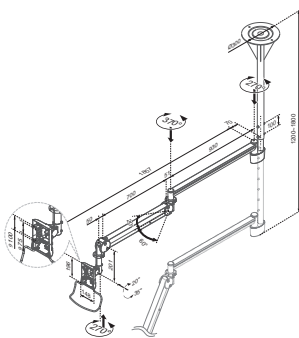

FPMA-HAC100

Screen size	FPMA-HAC100 : 10-24" (25-60 cm) FPMA-HAC100HC: 10-30" (25-75 cm)
Vesa	Min: 75x75 / Max: 100x100 mm
Max. weight	FPMA-HAC100 : 6 kg FPMA-HAC100HC: 12 kg
Swivel	270°
Tilt	55°
Rotate	-
Depth	0-170 cm
Height	0-170 cm
Color	Grey

FPMA-HAW100

Screen size	FPMA-HAW100 : 10-24" (25-60 cm) FPMA-HAW100HC: 10-30" (25-75 cm)
Vesa	Min: 75x75 / Max: 100x100 mm
Max. weight	FPMA-HAW100 : 6 kg FPMA-HAW100HC: 12 kg
Swivel	270°
Tilt	55°
Rotate	-
Depth	0-170 cm
Height	0-170 cm
Color	Grey

NEW

FPMA-HAW200

Screen size	10-24" (25-60 cm)
Vesa	Min: 75x75 / Max: 100x100 mm
Max. weight	6 kg
Swivel	370°
Tilt	55°
Rotate	-
Depth	0-170 cm
Height	0-170 cm
Color	Grey