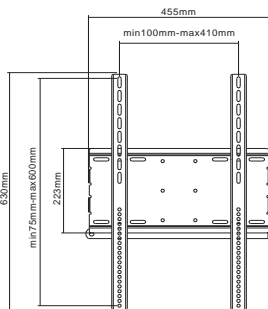

FIXED

- Flatscreen wall mount
- Wandhalterung für Flachbildschirme
- Flatscreen wandsteun
- Soporte de pared para pantalla plana
- Ecran plat montage mural

- Supporto per montaggio a parete dello schermo piatto
- Vægbeslag til fladskærm
- Taulutelevision seinätelineet
- LCD festebrakett for vegg
- LCD-väggfäste