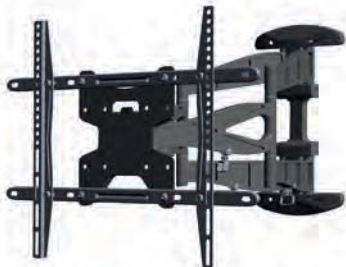

Color

Black

TILT & SWING

TILT & SWING

TILT & SWING

LED-W700SILVER

Screen size	32-52" (80-130 cm)
Vesa	Min: 200x200 / Max: 600x400 mm
Max. weight	35 kg / 77 lbs
Swivel	120°
Tilt	17°
Rotate	-
Depth	5-52 cm
Height	-
Color	Silver