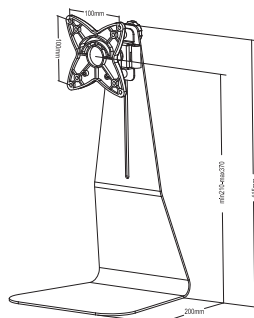

FPMA-D700DD4

- **Screen size** 19-27" (47-67 cm)
- **Vesa** Min: 75x75 / Max: 100x100 mm
- **Max. weight** 8 kg / 18 lbs (each screen)
- **Swivel** 180°
- **Tilt** 180°
- **Rotate** 360°
- **Depth** 15 cm
- **Height** 0-70 cm
- **Assembly** Desk stand & desk grommet
- **Color** Black

FPMA-D800

- **Screen size** 10-27" (25-68 cm)
- **Vesa** Min: 75x75 / Max: 100x100 mm
- **Max. weight** 10 kg / 22 lbs
- **Swivel** 45
- **Tilt** 30°
- **Rotate** 360°
- **Depth** 6 cm
- **Height** 21-37 cm
- **Assembly** Desk stand
- **Color** Silver

FPMA-D825BLACK

- **Screen size** 10-24" (25-60 cm)
- **Vesa** Min: 75x75 / Max: 100x100 mm
- **Max. weight** 10 kg / 22 lbs
- **Swivel** -
- **Tilt** 180°
- **Rotate** 360°
- **Depth** -
- **Height** 10-26 cm
- **Assembly** Desk stand
- **Color** Black