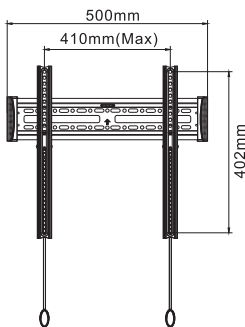

NEW

NM-W340BLACK

Screen size	32-52" (80-130 cm)
Vesa	Min: 100x100 / Max: 400x400 mm
Max. weight	50 kg / 110 lbs
Swivel	-
Tilt	-
Rotate	-
Depth	2,9 cm
Height	-
Color	Black

NEW

NM-W360BLACK

Screen size	37-65" (93-163 cm)
Vesa	Min: 100x100 / Max: 600x400 mm
Max. weight	50 kg / 110 lbs
Swivel	-
Tilt	-
Rotate	-
Depth	2,9 cm
Height	-
Color	Black

NEW

NM-W345BLACK

Screen size	32-52" (80-130 cm)
Vesa	Min: 100x100 / Max: 400x400 mm
Max. weight	25 kg / 55 lbs
Swivel	-
Tilt	12°
Rotate	-
Depth	3,5 cm
Height	-
Color	Black

FIXED

FIXED

TILT