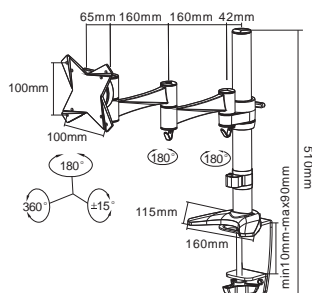

Screen size	10-24" (25-60 cm)
Vesa	Min: 75x75 / Max: 100x100 mm
Max. weight	9 kg / 20 lbs
Swivel	180°
Tilt	15°
Rotate	360°
Depth	4-43 cm
Height	0-40 cm
Assembly	Desk clamp & grommet
Color	Silver

Screen size	10-24" (25-60 cm)
Vesa	Min: 75x75 / Max: 100x100 mm
Max. weight	9 kg / 20 lbs
Swivel	180°
Tilt	15°
Rotate	360°
Depth	4-43 cm
Height	0-40 cm
Assembly	Desk clamp & grommet
Color	White