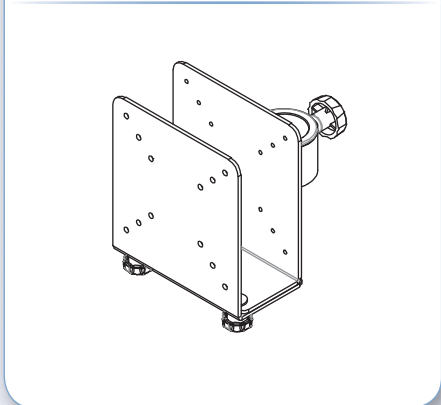

Universal Thin Client holder

For mounting on any vesa 50, 75 or 100 bracket

NEW

FPMA-D1020KEYB

Screen size

10-24" (25-60cm)

Vesa

Min: 75x75 / Max: 100x100