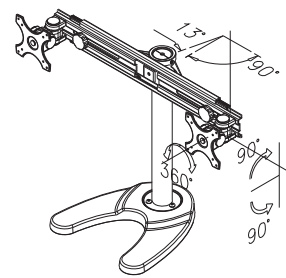

FPMA-D700DDV

Screen size

10-24" (25-60 cm)

Vesa

Min: 75x75 / Max: 100x100 mm

Max. weight

6 kg / 13 lbs (each screen)

Swivel

180°

Tilt

180°

Rotate

360°

Depth

13 cm

Height

70 cm

Assembly

Desk stand & desk grommet

Color

Black

FPMA-D700D

Screen size

19-27" (47-67 cm)

Vesa

Min: 75x75 / Max: 100x100 mm

Max. weight

8 kg / 18 lbs (each screen)

Swivel

180°

Tilt

180°

Rotate

360°

Depth

15 cm

Height

0-42 cm

Assembly

Desk clamp

Color

Black

FPMA-D700DD

Screen size

19-27" (47-67 cm)

Vesa

Min: 75x75 / Max: 100x100 mm

Max. weight

8 kg / 18 lbs (each screen)

Swivel

180°

Tilt

180°

Rotate

360°

Depth

15 cm

Height

0-42 cm

Assembly

Desk stand & desk grommet

Color

Black