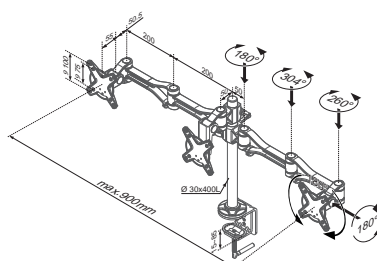

FPMA-D1030D

- **Screen size**
  10-24" (25-60 cm)
- **Vesa**
  Min: 75x75 / Max: 100x100 mm
- **Max. weight**
  8 kg / 18 lbs (each screen)
- **Swivel**
  180°
- **Tilt**
  180°
- **Rotate**
  180°
- **Depth**
  15-55 cm
- **Height**
  0-40 cm
- **Assembly**
  Desk clamp (grommet optional)
- **Color**
  Silver

FPMA-D1030D3

- **Screen size**
  10-18" (25-45 cm)
- **Vesa**
  Min: 75x75 / Max: 100x100 mm
- **Max. weight**
  8 kg / 18 lbs (each screen)
- **Swivel**
  180°
- **Tilt**
  180°
- **Rotate**
  180°
- **Depth**
  16-56 cm
- **Height**
  0-40 cm
- **Assembly**
  Desk clamp (grommet optional)
- **Color**
  Silver

FPMA-D1030D4

- **Screen size**
  10-24" (25-60 cm)
- **Vesa**
  Min: 75x75 / Max: 100x100 mm
- **Max. weight**
  8 kg / 18 lbs (each screen)
- **Swivel**
  180°
- **Tilt**
  180°
- **Rotate**
  180°
- **Depth**
  16-56 cm
- **Height**
  0-70 cm
- **Assembly**
  Desk clamp (grommet optional)
- **Color**
  Silver