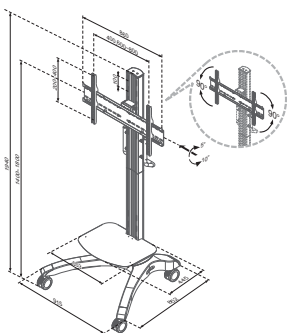

Screen size	32-65" (80-162 cm)
Vesa	Min: 200x200 / Max: 800x600 mm
Max. weight	100 kg / 220 lbs
Swivel	-
Tilt	15°
Rotate	180°
Depth	-
Height	140-180 cm
Color	Silver

Screen size	32-70" (80-175 cm)
Vesa	Min: 200x200 / Max: 870x620 mm
Max. weight	125 kg / 275 lbs
Swivel	-
Tilt	20°
Rotate	-
Depth	-
Height	115-185 cm
Color	Silver

Screen size	27-60" (67-150 cm)
Vesa	Min: 200x200 / Max: 800x600 mm
Max. weight	125 kg / 275 lbs
Swivel	-
Tilt	20°
Rotate	-
Depth	-
Height	120-180 cm
Color	Black