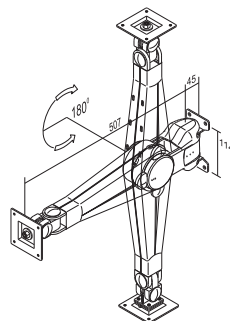

FPMA-W500BLACK

- Screen size**
 10-24"
- Vesa**
 Min: 75x75 / Max: 100x100 mm
- Max. weight**
 10 kg / 22 lbs
- Swivel**
 180°
- Tilt**
 180°
- Rotate**
 270°
- Depth**
 55 cm
- Height**
 0-45 cm
- Color**
 Black

TILT & SWING

TILT & SWING

TILT & SWING

FPMA-W940

- Screen size**
 10-24" (25-60 cm)
- Vesa**
 Min: 75x75 / Max: 100x100 mm
- Max. weight**
 9 kg / 20 lbs
- Swivel**
 360°
- Tilt**
 60°
- Rotate**
 180°
- Depth**
 10-48 cm
- Height**
 0-42 cm
- Color**
 Silver