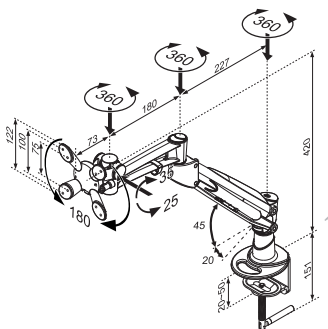

Color

Silver