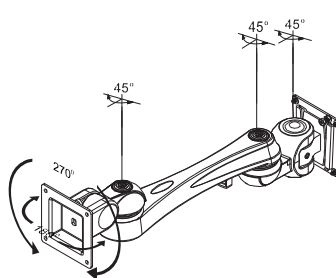

FPMA-W930

- Screen size**
 10-24" (25-60 cm)
- Vesa**
 Min: 75x75 / Max: 100x100 mm
- Max. weight**
 10 kg / 22 lbs
- Swivel**
 180°
- Tilt**
 180°
- Rotate**
 270°
- Depth**
 19-62 cm
- Height**
 -
- Color**
 Silver

TILT & SWING

TILT & SWING

TILT & SWING

FPMA-W1010

- Screen size**
 10-26" (25-65 cm)
- Vesa**
 Min: 75x75 / Max: 100x100 mm
- Max. weight**
 12 kg / 26 lbs
- Swivel**
 180°
- Tilt**
 180°
- Rotate**
 180°
- Depth**
 14 cm
- Height**
 -
- Color**
 Silver