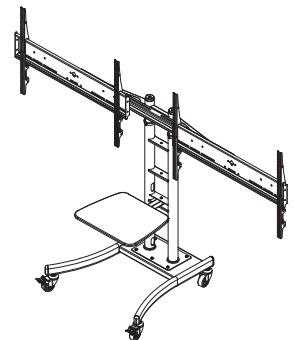

Screen size	32-65" (80-162 cm)
Vesa	Min: 200x200 / Max: 800x600 mm
Max. weight	100 kg / 220 lbs
Swivel	-
Tilt	15°
Rotate	180°
Depth	-
Height	140-180 cm
Color	Silver

Screen size	32-70" (80-175 cm)
Vesa	Min: 200x200 / Max: 870x620 mm
Max. weight	125 kg / 275 lbs
Swivel	-
Tilt	20°
Rotate	-
Depth	-
Height	115-185 cm
Color	Silver

Screen size	27-60" (67-150 cm)
Vesa	Min: 200x200 / Max: 800x600 mm
Max. weight	125 kg / 275 lbs
Swivel	-
Tilt	20°
Rotate	-
Depth	-
Height	120-180 cm
Color	Black