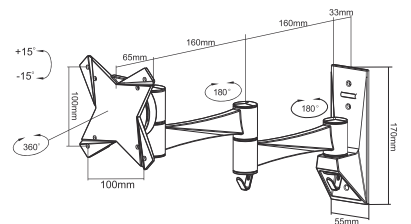

- Screen size**
 10-40" (25-100 cm)
- Vesa**
 Min: 75x75 / Max: 200x200 mm
- Max. weight**
 35 kg / 77 lbs
- Swivel**
 -
- Tilt**
 20°
- Rotate**
 -
- Depth**
 7 cm
- Height**
 -
- Color**
 Silver

FIXED

TILT & SWING

TILT

FPMA-W812

Screen size	10-30" (25-75 cm)
Vesa	Min: 75x75 / Max: 100x100 mm
Max. weight	15 kg / 33 lbs
Swivel	120°
Tilt	30°
Rotate	360°
Depth	9 cm
Height	-
Color	Black

FPMA-W822

Screen size	10-30" (25-75 cm)
Vesa	Min: 75x75 / Max: 100x100 mm
Max. weight	15 kg / 33 lbs
Swivel	180°
Tilt	30°
Rotate	360°
Depth	9-26 cm
Height	-
Color	Black

FPMA-W832

Screen size	10-30" (25-75 cm)
Vesa	Min: 75x75 / Max: 100x100 mm
Max. weight	15 kg / 33 lbs
Swivel	180°
Tilt	30°
Rotate	360°
Depth	9-42 cm
Height	-
Color	Black

TILT & SWING

TILT & SWING

TILT & SWING

FPMA-W815

- Screen size**
 10-40" (25-100 cm)
- Vesa**
 Min: 75x75 / Max: 200x200 mm
- Max. weight**
 20 kg / 44 lbs
- Swivel**
 80°
- Tilt**
 30°
- Rotate**
 360°
- Depth**
 9 cm
- Height**
 -
- Color**
 Black