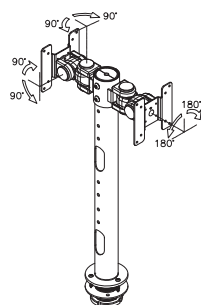

15-48 cm

Height

0-45 cm

Assembly

Desk clamp

Color

■ FPMA-D100BLACK
■ FPMA-D100

FPMA-D200BLACK