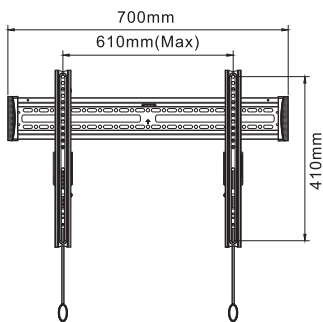

Screen size	37-65" (93-163 cm)
Vesa	Min: 100x100 / Max: 600x400 mm
Max. weight	35 kg / 77 lbs
Swivel	-
Tilt	12°
Rotate	-
Depth	3,5 cm
Height	-
Color	Black

NEW

NM-W440BLACK

Screen size	23-52" (57-130 cm)
Vesa	Min: 75x75 / Max: 400x400 mm
Max. weight	25 kg / 55 lbs
Swivel	180°
Tilt	25°
Rotate	-
Depth	4-51 cm
Height	-
Color	Black

NEW

NM-W440WHITE

Screen size	23-52" (57-130 cm)
Vesa	Min: 75x75 / Max: 400x400 mm
Max. weight	25 kg / 55 lbs
Swivel	180°
Tilt	25°
Rotate	-
Depth	4-51 cm
Height	-
Color	White

TILT

TILT & SWING

TILT & SWING

NEW