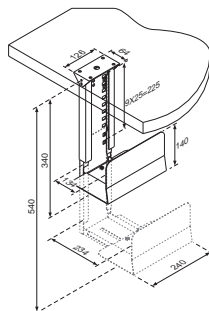

CPU-D100BLACK

Width PC
8-22 cm

Height PC
30-53 cm

Max. weight
30 kg / 66 lbs

Swivel
-

Color

- ☐ CPU-D200BLACK
- ☐ CPU-D200SILVER
- ☐ CPU-D100WHITE

CPU-D200BLACK

Width PC
13-23 cm

Height PC
39-54 cm

Max. weight
30 kg / 66 lbs

Swivel
-

Color

- ☐ CPU-D200BLACK
- ☐ CPU-D200SILVER

CPU-D250BLACK

Width PC
13-23 cm

Height PC
39-54 cm

Max. weight
30 kg / 66 lbs

Swivel
180°

Color

- ☐ CPU-D200BLACK
- ☐ CPU-D200SILVER

Pull
15 cm