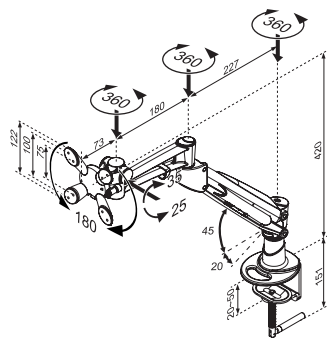

FPMA-D940

- **Screen size**
   10-24" (25-60 cm)
- **Vesa**
   Min: 75x75 / Max: 100x100 mm
- **Max. weight**
   9 kg / 20 lbs
- **Swivel**
   360°
- **Tilt**
   60°
- **Rotate**
   180°
- **Depth**
   0-48 cm
- **Height**
   0-42 cm
- **Assembly**
   Desk clamp
- **Color**
   Silver

FPMA-D940HC

- **Screen size**
   10-32" (25-80 cm)
- **Vesa**
   Min: 75x75 / Max: 100x100 mm
- **Max. weight**
   15 kg / 33 lbs
- **Swivel**
   360°
- **Tilt**
   60°
- **Rotate**
   180°
- **Depth**
   0-48 cm
- **Height**
   0-42 cm
- **Assembly**
   Desk clamp
- **Color**
   Silver

FPMA-D940G

- **Screen size**
   10-24" (25-60 cm)
- **Vesa**
   Min: 75x75 / Max: 100x100 mm
- **Max. weight**
   9 kg / 20 lbs
- **Swivel**
   360°
- **Tilt**
   60°
- **Rotate**
   180°
- **Depth**
   0-48 cm
- **Height**
   0-42 cm
- **Assembly**
   Desk grommet
- **Color**
   Silver