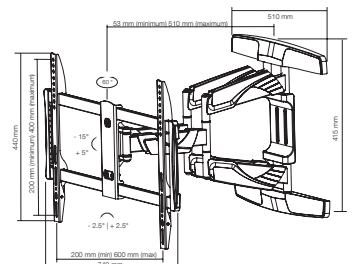

NEW

NM-W475BLACK

- Screen size**  32-65" (80-163 cm)
- Vesa**  Min: 200x200 / Max: 600x400 mm
- Max. weight**  40 kg / 88 lbs
- Swivel**  120°
- Tilt**  25°
- Rotate**  180°
- Depth**  5-61 cm
- Height**  -
- Color**  Black

TILT & SWING

TILT & SWING

TILT & SWING

FLATSCREEN WALL MOUNTS

PLASMA-W040BLACK

Screen size	 23-52" (57-130 cm)
Vesa	 Min: 100x100 / Max: 400x400 mm
Max. weight	 50 kg / 110 lbs
Swivel	 -
Tilt	 -
Rotate	 -
Depth	 1,9-4 cm
	Lock included
Color	 PLASMA-W040 PLASMA-W040BLACK