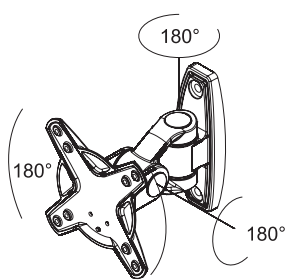

TILT & SWING

TILT & SWING

TILT & SWING

FPMA-W1010

- Screen size**
 10-26" (25-65 cm)
- Vesa**
 Min: 75x75 / Max: 100x100 mm
- Max. weight**
 12 kg / 26 lbs
- Swivel**
 180°
- Tilt**
 180°
- Rotate**
 180°
- Depth**
 14 cm
- Height**
 -
- Color**
 Silver

FPMA-W1020

- Screen size**
 10-24" (25-60 cm)
- Vesa**
 Min: 75x75 / Max: 100x100 mm
- Max. weight**
 10 kg / 22 lbs
- Swivel**
 260°
- Tilt**
 180°
- Rotate**
 180°
- Depth**
 14-34 cm
- Height**
 -
- Color**
 Silver

FPMA-W1030

- Screen size**
 10-24" (25-60 cm)
- Vesa**
 Min: 75x75 / Max: 100x100 mm
- Max. weight**
 10 kg / 22 lbs
- Swivel**
 260°
- Tilt**
 180°
- Rotate**
 180°
- Depth**
 14-54 cm
- Height**
 -
- Color**
 Silver

TILT & SWING

TILT & SWING

TILT & SWING

FPMA-W400

- Screen size**
 10-24"
- Vesa**
 Min: 75x75 / Max: 100x100 mm
- Max. weight**
 10 kg / 22 lbs
- Swivel**
 180°
- Tilt**
 180°
- Rotate**
 270°
- Depth**
 10-40 cm
- Height**
 0-30 cm
- Color**
 Grey