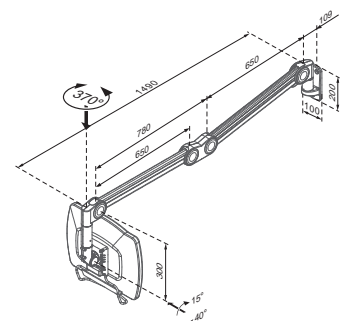

FPMA-HAC100

Screen size	FPMA-HAC100 : 10-24" (25-60 cm) FPMA-HAC100HC: 10-30" (25-75 cm)
Vesa	Min: 75x75 / Max: 100x100 mm
Max. weight	FPMA-HAC100 : 6 kg FPMA-HAC100HC: 12 kg
Swivel	270°
Tilt	55°
Rotate	-
Depth	0-170 cm
Height	0-170 cm
Color	Grey

FPMA-HAW100

Screen size	FPMA-HAW100 : 10-24" (25-60 cm) FPMA-HAW100HC: 10-30" (25-75 cm)
Vesa	Min: 75x75 / Max: 100x100 mm
Max. weight	FPMA-HAW100 : 6 kg FPMA-HAW100HC: 12 kg
Swivel	270°
Tilt	55°
Rotate	-
Depth	0-170 cm
Height	0-170 cm
Color	Grey

NEW

FPMA-HAW200

Screen size	10-24" (25-60 cm)
Vesa	Min: 75x75 / Max: 100x100 mm
Max. weight	6 kg
Swivel	370°
Tilt	55°
Rotate	-
Depth	0-170 cm
Height	0-170 cm
Color	Grey