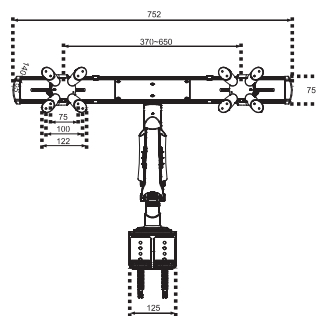

Screen size	10-24" (25-60 cm)
Vesa	Min: 75x75 / Max: 100x100 mm
Max. weight	7,5 kg / 16,5 lbs (each screen)
Swivel	360°
Tilt	60°
Rotate	180°
Depth	0-48 cm
Height	0-42 cm
Assembly	Desk grommet
Color	Silver

Screen size	10-24" (25-60 cm)
Vesa	Min: 75x75 / Max: 100x100 mm
Max. weight	7,5 kg / 16,5 lbs (each screen)
Swivel	360°
Tilt	60°
Rotate	180°
Depth	0-48 cm
Height	0-42 cm
Assembly	Desk clamp
Color	White

Screen size	10-24" (25-60 cm)
Vesa	Min: 75x75 / Max: 100x100 mm
Max. weight	10 kg / 22 lbs
Swivel	180°
Tilt	60°
Rotate	360°
Depth	0 - 54 cm
Height	0 - 52 cm
Assembly	Stand
Color	Silver