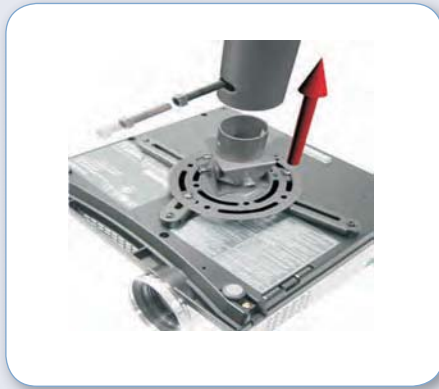

BEAMER-C80

Max. weight	15 kg / 33 lbs
Swivel	360°
Tilt	15°
Rotate	-
Depth	-
Height	8-15 cm
Assembly	Ceiling mount
Color	☐ BEAMER-C80 ☐ BEAMER-C80WHITE

BEAMER-C100

Max. weight	15 kg / 33 lbs
Swivel	360°
Tilt	20°
Rotate	-
Depth	-
Height	58-83 cm
Assembly	Ceiling mount
Color	☐ BEAMER-C100 ☐ BEAMER-C100SILVER

BEAMER-C200

Max. weight	15 kg / 33 lbs
Swivel	360°
Tilt	15°
Rotate	-
Depth	-
Height	8-98 cm
Assembly	Ceiling mount
Color	Silver