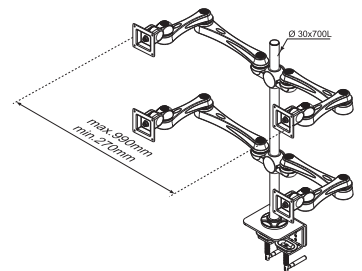

FPMA-D930D

- **Screen size**
   10-24" (25-60 cm)
- **Vesa**
   Min: 75x75 / Max: 100x100 mm
- **Max. weight**
   8 kg / 18 lbs (each screen)
- **Swivel**
   260°
- **Tilt**
   180°
- **Rotate**
   270°
- **Depth**
   19-62 cm
- **Height**
   0-50 cm
- **Assembly**
   Desk clamp (grommet optional)
- **Color**
   Silver

FPMA-D930D3

- **Screen size**
   10-18" (25-45 cm)
- **Vesa**
   Min: 75x75 / Max: 100x100 mm
- **Max. weight**
   8 kg / 18 lbs (each screen)
- **Swivel**
   260°
- **Tilt**
   180°
- **Rotate**
   270°
- **Depth**
   19-62 cm
- **Height**
   0-50 cm
- **Assembly**
   Desk clamp (grommet optional)
- **Color**
   Silver

FPMA-D930D4

- **Screen size**
   10-24" (25-60 cm)
- **Vesa**
   Min: 75x75 / Max: 100x100 mm
- **Max. weight**
   8 kg / 18 lbs (each screen)
- **Swivel**
   260°
- **Tilt**
   180°
- **Rotate**
   270°
- **Depth**
   19-62 cm
- **Height**
   0-100 cm
- **Assembly**
   Desk clamp (grommet optional)
- **Color**
   Silver