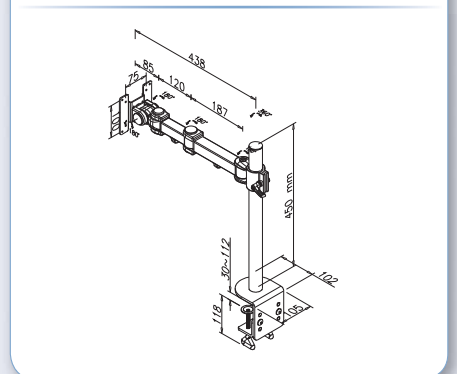

FPMA-D950

- **Screen size**
  10-24" (25-60 cm)
- **Vesa**
  Min: 75x75 / Max: 100x100 mm
- **Max. weight**
  10 kg / 22 lbs
- **Swivel**
  180°
- **Tilt**
  130°
- **Rotate**
  360°
- **Depth**
  0 - 54 cm
- **Height**
  0 - 52 cm
- **Assembly**
  Desk clamp & desk grommet
- **Color**
  Silver

FPMA-D950D

- **Screen size**
  10-24" (25-60 cm)
- **Vesa**
  Min: 75x75 / Max: 100x100 mm
- **Max. weight**
  10 kg / 22 lbs each screen)
- **Swivel**
  180°
- **Tilt**
  130°
- **Rotate**
  360°
- **Depth**
  0 - 54 cm
- **Height**
  0 - 52 cm
- **Assembly**
  Desk clamp & desk grommet
- **Color**
  Silver

FPMA-D960

- **Screen size**
  10-26" (25-65 cm)
- **Vesa**
  Min: 75x75 / Max: 100x100 mm
- **Max. weight**
  12 kg / 26 lbs
- **Swivel**
  180°
- **Tilt**
  180°
- **Rotate**
  360°
- **Depth**
  10-43 cm
- **Height**
  0-45 cm
- **Assembly**
  Desk clamp (grommet optional)
- **Color**
  Black