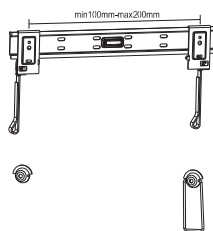

PLASMA-W800

- **Screen size** 26-47" (65-118 cm)
- **Vesa** Min: 100x100 / Max: 600x600 mm
- **Max. weight** 20 kg / 44 lbs
- **Swivel** -
- **Tilt** -
- **Rotate** -
- **Depth** 1,5-3 cm
- **Color** Ultra slim – ideal for LED TV's
- **Color** Black

PLASMA-W820 to W880

- **Screen size** 22-65" (55-163 cm)
- **Vesa** Min: 75x75 / Max: 800x800 mm
- **Max. weight** max 50 kg
- **Swivel** -
- **Tilt** -
- **Rotate** -
- **Depth** 1,5-3 cm
- **Color** Ultra slim – ideal for LED TV's
- **Color** Black

PLASMA-WKIT1

1. **Screen size** 26-47" (65-118 cm)
   - **Vesa** Min: 100x100 / Max: 400x400 mm
   - **Max. weight** 75 kg / 165 lbs
   - **Color** Black
2. This 7-in-1 kit includes:
3. Flat screen wall mount (fixed)
   - 1 x HDMI cable 3 meter/10 feet
   - 1 x RF antenna cable 3 meter/10 feet
   - 1 x cable sock 3 meter/10 feet
   - 1 x cleaning fluid (60 ml)
   - 1 x cleaning brush
   - 1 x microfibre cloth (30x30 cm)

FIXED

FIXED

FIXED