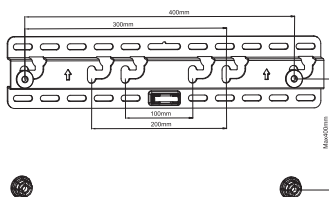

LED-W040

- **Screen size**
   23-47" (57-118 cm)
- **Vesa**
   Min: 100x100 / Max: 400x400 mm
- **Max. weight**
   50 kg / 110 lbs
- **Swivel**
   -
- **Tilt**
   -
- **Rotate**
   -
- **Depth**
   1,5-3 cm
- Ultra slim – ideal for LED TV's
- **Color**
   Black

LED-W120

- **Screen size**
   22-40" (55-100 cm)
- **Vesa**
   Min: 100x100 / Max: 200x200 mm
- **Max. weight**
   50 kg / 110 lbs
- **Swivel**
   -
- **Tilt**
   -
- **Rotate**
   -
- **Depth**
   1,5-3 cm
- Ultra slim – ideal for LED TV's
- **Color**
   Black

LED-W140

- **Screen size**
   23-47" (57-118 cm)
- **Vesa**
   Min: 100x100 / Max: 400x400 mm
- **Max. weight**
   50 kg / 110 lbs
- **Swivel**
   -
- **Tilt**
   -
- **Rotate**
   -
- **Depth**
   1,5-3 cm
- Ultra slim – ideal for LED TV's
- **Color**
   Black

FIXED

FIXED

FIXED