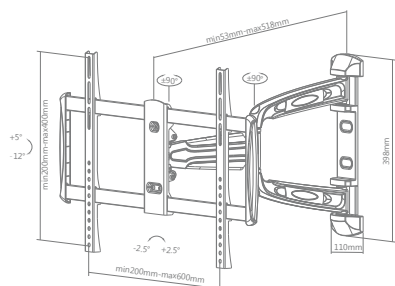

LED-W750SILVER

Screen size	32-70" (80-175 cm)
Vesa	Min: 200x200 / Max: 600x400 mm
Max. weight	50 kg / 110 lbs
Swivel	120°
Tilt	20°
Rotate	-
Depth	5-52 cm
Height	-
Color	Silver

LED-VW1000BLACK

Screen size	32-60" (80-150 cm)
Vesa	Min: 200x200 / Max: 600x400 mm
Max. weight	50 kg / 110 lbs
Swivel	-
Tilt	-
Rotate	-
Depth	5-20 cm
Height	-
Color	Black

TILT & SWING

TILT & SWING

VIDEO WALL MOUNT

FLATSCREEN WALL MOUNTS

NEW

NM-W325BLACK

Screen size	23-52" (58-132 cm)
Vesa	Min: 100x100 / Max: 400x400 mm
Max. weight	35 kg / 77 lbs
Swivel	180°
Tilt	12°
Rotate	-
Depth	4-16 cm
Height	-
Color	Black