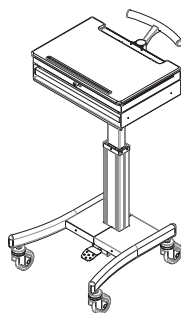

MEDICAL LAPTOP CART