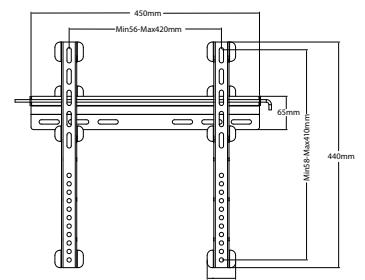

FIXED

Flatscreen wall mount	Supporto per montaggio a parete dello schermo piatto
Wandhalterung für Flachbildschirme	Vægbeslag til fladskærm
Flatscreen wandsteun	Taulutelevision seinätelineet
Soporte de pared para pantalla plana	LCD festebrakett for vegg
Ecran plat montage mural	LCD-väggfäste