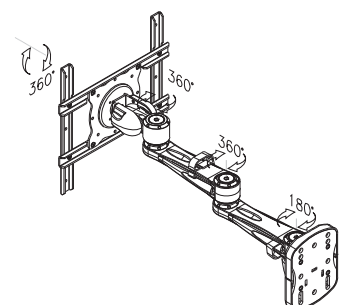

Screen size	10-40" (25-100 cm)
Vesa	Min: 75x75 / Max: 200x200 mm
Max. weight	20 kg / 44 lbs
Swivel	180°
Tilt	15°
Rotate	360°
Depth	12 cm
Height	-
Color	Silver

Screen size	10-40" (25-100 cm)
Vesa	Min: 75x75 / Max: 200x200 mm
Max. weight	20 kg / 44 lbs
Swivel	360°
Tilt	15°
Rotate	360°
Depth	12-30 cm
Height	-
Color	Silver

Screen size	10-40" (25-100 cm)
Vesa	Min: 75x75 / Max: 200x200 mm
Max. weight	20 kg / 44 lbs
Swivel	360°
Tilt	15°
Rotate	360°
Depth	12-45 cm
Height	-
Color	Silver