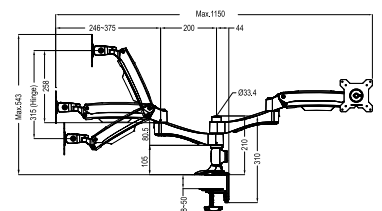

- **Screen size**
   10-24" (25-60 cm)
- **Vesa**
   Min: 75x75 / Max: 100x100 mm
- **Max. weight**
   10 kg / 22 lbs (each screen)
- **Swivel**
   180°
- **Tilt**
   105°
- **Rotate**
   90°
- **Depth**
   0 - 54 cm
- **Height**
   0 - 52 cm
- **Assembly**
   Desk clamp & desk grommet
- **Color**
   Silver

- **Screen size**
   10-24" (25-60 cm)
- **Vesa**
   Min: 75x75 / Max: 100x100 mm
- **Max. weight**
   10 kg / 22 lbs
- **Swivel**
   180°
- **Tilt**
   90°
- **Rotate**
   360°
- **Depth**
   0-58 cm
- **Height**
   13-47 cm
- **Assembly**
   Desk clamp (grommet optional)
- **Color**
   Silver

- **Screen size**
   10-24" (25-60 cm)
- **Vesa**
   Min: 75x75 / Max: 100x100 mm
- **Max. weight**
   10 kg / 22 lbs (each screen)
- **Swivel**
   180°
- **Tilt**
   90°
- **Rotate**
   360°
- **Depth**
   0-58 cm
- **Height**
   13-47 cm
- **Assembly**
   Desk clamp (grommet optional)
- **Color**
   Silver