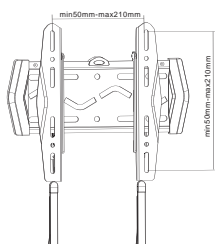

LED-W040

- **Screen size**
   23-47" (57-118 cm)
- **Vesa**
   Min: 100x100 / Max: 400x400 mm
- **Max. weight**
   50 kg / 110 lbs
- **Swivel**
   -
- **Tilt**
   -
- **Rotate**
   -
- **Depth**
   1,5-3 cm
- Ultra slim – ideal for LED TV's
- **Color**
   Black

LED-W120

- **Screen size**
   22-40" (55-100 cm)
- **Vesa**
   Min: 100x100 / Max: 200x200 mm
- **Max. weight**
   50 kg / 110 lbs
- **Swivel**
   -
- **Tilt**
   -
- **Rotate**
   -
- **Depth**
   1,5-3 cm
- Ultra slim – ideal for LED TV's
- **Color**
   Black

LED-W140

- **Screen size**
   23-47" (57-118 cm)
- **Vesa**
   Min: 100x100 / Max: 400x400 mm
- **Max. weight**
   50 kg / 110 lbs
- **Swivel**
   -
- **Tilt**
   -
- **Rotate**
   -
- **Depth**
   1,5-3 cm
- Ultra slim – ideal for LED TV's
- **Color**
   Black

FIXED

FIXED

FIXED