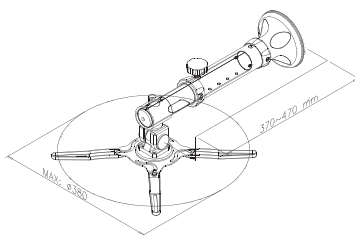

VARIOUS MOUNTS

NEW

PTM-D100

Max. weight

10 kg / 22 lbs

Swivel

210°

Tilt