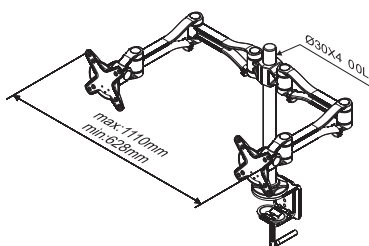

FPMA-D1030D

- **Screen size**
  10-24" (25-60 cm)
- **Vesa**
  Min: 75x75 / Max: 100x100 mm
- **Max. weight**
  8 kg / 18 lbs (each screen)
- **Swivel**
  180°
- **Tilt**
  180°
- **Rotate**
  180°
- **Depth**
  15-55 cm
- **Height**
  0-40 cm
- **Assembly**
  Desk clamp (grommet optional)
- **Color**
  Silver

FPMA-D1030D3

- **Screen size**
  10-18" (25-45 cm)
- **Vesa**
  Min: 75x75 / Max: 100x100 mm
- **Max. weight**
  8 kg / 18 lbs (each screen)
- **Swivel**
  180°
- **Tilt**
  180°
- **Rotate**
  180°
- **Depth**
  16-56 cm
- **Height**
  0-40 cm
- **Assembly**
  Desk clamp (grommet optional)
- **Color**
  Silver

FPMA-D1030D4

- **Screen size**
  10-24" (25-60 cm)
- **Vesa**
  Min: 75x75 / Max: 100x100 mm
- **Max. weight**
  8 kg / 18 lbs (each screen)
- **Swivel**
  180°
- **Tilt**
  180°
- **Rotate**
  180°
- **Depth**
  16-56 cm
- **Height**
  0-70 cm
- **Assembly**
  Desk clamp (grommet optional)
- **Color**
  Silver