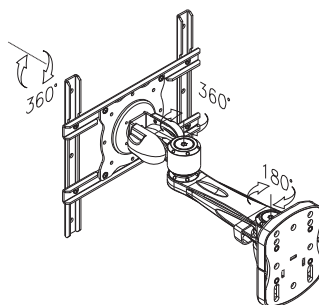

TILT & SWING