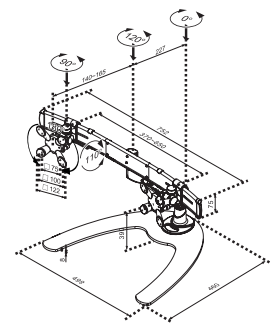

Color

Silver