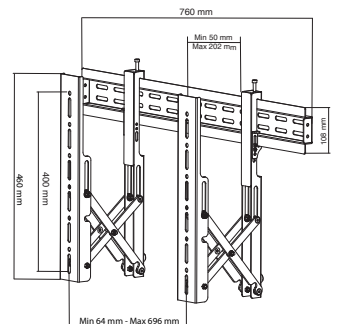

LED-W750SILVER

Screen size	32-70" (80-175 cm)
Vesa	Min: 200x200 / Max: 600x400 mm
Max. weight	50 kg / 110 lbs
Swivel	120°
Tilt	20°
Rotate	-
Depth	5-52 cm
Height	-
Color	Silver

LED-VW1000BLACK

Screen size	32-60" (80-150 cm)
Vesa	Min: 200x200 / Max: 600x400 mm
Max. weight	50 kg / 110 lbs
Swivel	-
Tilt	-
Rotate	-
Depth	5-20 cm
Height	-
Color	Black

TILT & SWING

TILT & SWING

VIDEO WALL MOUNT

FLATSCREEN WALL MOUNTS

NEW

NM-W325BLACK

Screen size	23-52" (58-132 cm)
Vesa	Min: 100x100 / Max: 400x400 mm
Max. weight	35 kg / 77 lbs
Swivel	180°
Tilt	12°
Rotate	-
Depth	4-16 cm
Height	-
Color	Black