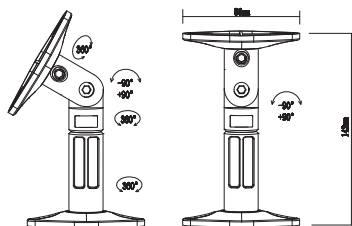

Color

- ☒ NS-CC050BLACK
- ☐ NS-CC050SILVER