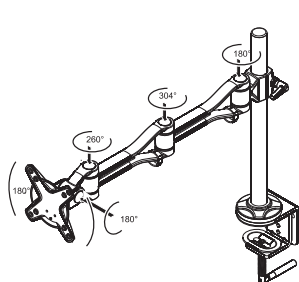

FPMA-D1010

- **Screen size**
  10-26" (25-65 cm)
- **Vesa**
  Min: 75x75 / Max: 100x100 mm
- **Max. weight**
  12 kg / 26 lbs
- **Swivel**
  180°
- **Tilt**
  180°
- **Rotate**
  180°
- **Depth**
  15 cm
- **Height**
  0-40 cm
- **Assembly**
  Desk clamp (grommet optional)
- **Color**
  Silver

FPMA-D1020

- **Screen size**
  10-24" (25-60 cm)
- **Vesa**
  Min: 75x75 / Max: 100x100 mm
- **Max. weight**
  10 kg / 22 lbs
- **Swivel**
  260°
- **Tilt**
  180°
- **Rotate**
  180°
- **Depth**
  15-35 cm
- **Height**
  0-40 cm
- **Assembly**
  Desk clamp (grommet optional)
- **Color**
  Silver

FPMA-D1030

- **Screen size**
  10-24" (25-60 cm)
- **Vesa**
  Min: 75x75 / Max: 100x100 mm
- **Max. weight**
  10 kg / 22 lbs
- **Swivel**
  260°
- **Tilt**
  180°
- **Rotate**
  180°
- **Depth**
  15-55 cm
- **Height**
  0-40 cm
- **Assembly**
  Desk clamp (grommet optional)
- **Color**
  Silver