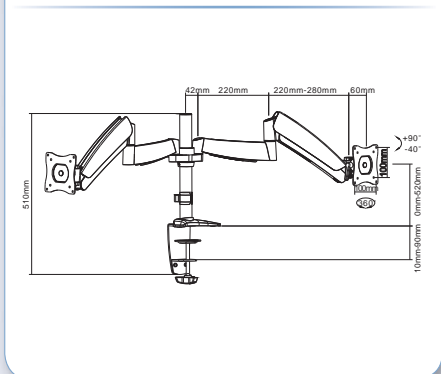

FPMA-D950

- **Screen size**
  10-24" (25-60 cm)
- **Vesa**
  Min: 75x75 / Max: 100x100 mm
- **Max. weight**
  10 kg / 22 lbs
- **Swivel**
  180°
- **Tilt**
  130°
- **Rotate**
  360°
- **Depth**
  0 - 54 cm
- **Height**
  0 - 52 cm
- **Assembly**
  Desk clamp & desk grommet
- **Color**
  Silver

FPMA-D950D

- **Screen size**
  10-24" (25-60 cm)
- **Vesa**
  Min: 75x75 / Max: 100x100 mm
- **Max. weight**
  10 kg / 22 lbs each screen)
- **Swivel**
  180°
- **Tilt**
  130°
- **Rotate**
  360°
- **Depth**
  0 - 54 cm
- **Height**
  0 - 52 cm
- **Assembly**
  Desk clamp & desk grommet
- **Color**
  Silver

FPMA-D960

- **Screen size**
  10-26" (25-65 cm)
- **Vesa**
  Min: 75x75 / Max: 100x100 mm
- **Max. weight**
  12 kg / 26 lbs
- **Swivel**
  180°
- **Tilt**
  180°
- **Rotate**
  360°
- **Depth**
  10-43 cm
- **Height**
  0-45 cm
- **Assembly**
  Desk clamp (grommet optional)
- **Color**
  Black