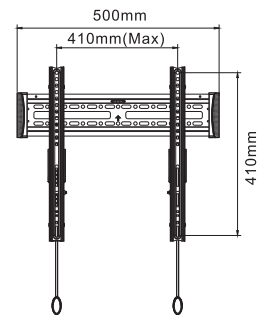

NEW

NM-W345BLACK

Screen size	32-52" (80-130 cm)
Vesa	Min: 100x100 / Max: 400x400 mm
Max. weight	25 kg / 55 lbs
Swivel	-
Tilt	12°
Rotate	-
Depth	3,5 cm
Height	-
Color	Black

FIXED

FIXED

TILT

NEW

NM-W365BLACK