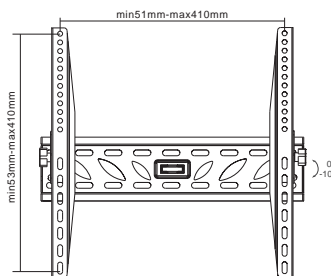

LED-W220

- **Screen size** 22-40" (55-100 cm)
- **Vesa** Min: 100x100 / Max: 200x200 mm
- **Max. weight** 50 kg / 110 lbs
- **Swivel** -
- **Tilt** 10°
- **Rotate** -
- **Depth** 3,9 cm
- Ultra slim – ideal for LED TV's
- **Color** Black

LED-W240

- **Screen size** 23-47" (57-118 cm)
- **Vesa** Min: 100x100 / Max: 400x400 mm
- **Max. weight** 50 kg / 110 lbs
- **Swivel** -
- **Tilt** 10°
- **Rotate** -
- **Depth** 3,9 cm
- Ultra slim – ideal for LED TV's
- **Color** Black

LED-W500

- **Screen size** 23 - 52" (57-132 cm)
- **Vesa** Min: 100x100 / Max: 600x400 mm
- **Max. weight** 30 kg / 66 lbs
- **Swivel** 180°
- **Tilt** 12°
- **Rotate** 5°
- **Depth** 4-50 cm
- Ultra slim – ideal for LED TV's
- **Color** Black

TILT

TILT

TILT & SWING