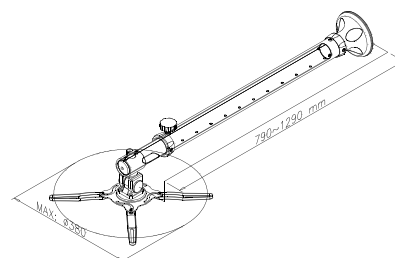

BEAMER-W100SILVER

- **Max. weight**
   12 kg / 26 lbs
- **Swivel**
   360°
- **Tilt**
   180°
- **Rotate**
   -
- **Depth**
   79-129 cm
- **Height**
   -
- **Assembly**
   Wall mount
- **Color**
   BEAMER-W100SILVER
   BEAMER-W100BLACK

VARIOUS MOUNTS