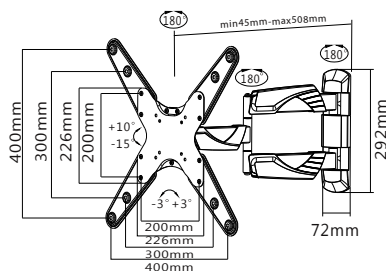

Screen size	37-65" (93-163 cm)
Vesa	Min: 100x100 / Max: 600x400 mm
Max. weight	35 kg / 77 lbs
Swivel	-
Tilt	12°
Rotate	-
Depth	3,5 cm
Height	-
Color	Black

NEW

NM-W440BLACK

Screen size	23-52" (57-130 cm)
Vesa	Min: 75x75 / Max: 400x400 mm
Max. weight	25 kg / 55 lbs
Swivel	180°
Tilt	25°
Rotate	-
Depth	4-51 cm
Height	-
Color	Black

NEW

NM-W440WHITE

Screen size	23-52" (57-130 cm)
Vesa	Min: 75x75 / Max: 400x400 mm
Max. weight	25 kg / 55 lbs
Swivel	180°
Tilt	25°
Rotate	-
Depth	4-51 cm
Height	-
Color	White

TILT

TILT & SWING

TILT & SWING

NEW

NM-W460BLACK

- Screen size**  32-60" (80-150 cm)
- Vesa**  Min: 200x200 / Max: 600x400 mm
- Max. weight**  30 kg / 66 lbs
- Swivel**  180°
- Tilt**  25°
- Rotate**  -
- Depth**  5-61 cm
- Height**  -
- Color**  Black