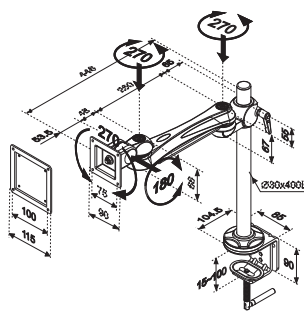

FPMA-D930D

- Screen size**
 10-24" (25-60 cm)
- Vesa**
 Min: 75x75 / Max: 100x100 mm
- Max. weight**
 8 kg / 18 lbs (each screen)
- Swivel**
 260°
- Tilt**
 180°
- Rotate**
 270°
- Depth**
 19-62 cm
- Height**
 0-50 cm
- Assembly**
 Desk clamp (grommet optional)
- Color**
 Silver