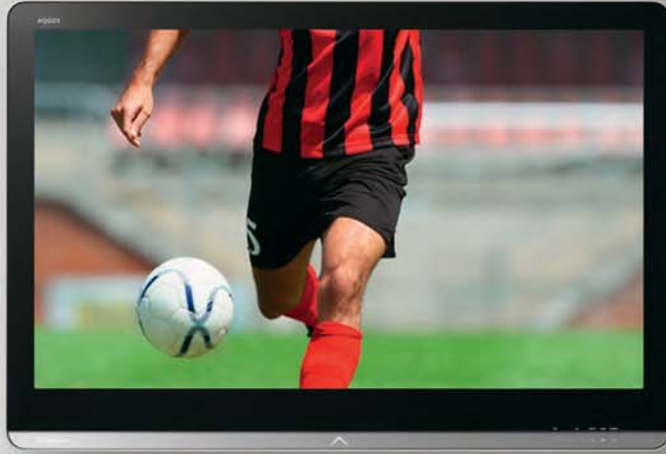

TV ACCESSORIES

NS-SHELF100

Screen size	-
Vesa	Min: 100x100 / Max: 400x400 mm
Max. weight	10 kg / 22 lbs
Swivel	-
Tilt	-
Rotate	-
Depth	28,5 cm
Width	46 cm
Color	Black