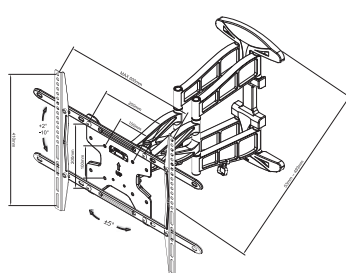

Color

Black

TILT & SWING

TILT & SWING

TILT & SWING

LED-W700SILVER

Screen size	32-52" (80-130 cm)
Vesa	Min: 200x200 / Max: 600x400 mm
Max. weight	35 kg / 77 lbs
Swivel	120°
Tilt	17°
Rotate	-
Depth	5-52 cm
Height	-
Color	Silver