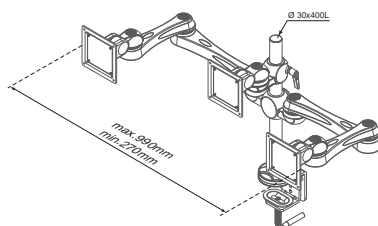

FPMA-D930D

- **Screen size**
   10-24" (25-60 cm)
- **Vesa**
   Min: 75x75 / Max: 100x100 mm
- **Max. weight**
   8 kg / 18 lbs (each screen)
- **Swivel**
   260°
- **Tilt**
   180°
- **Rotate**
   270°
- **Depth**
   19-62 cm
- **Height**
   0-50 cm
- **Assembly**
   Desk clamp (grommet optional)
- **Color**
   Silver

FPMA-D930D3

- **Screen size**
   10-18" (25-45 cm)
- **Vesa**
   Min: 75x75 / Max: 100x100 mm
- **Max. weight**
   8 kg / 18 lbs (each screen)
- **Swivel**
   260°
- **Tilt**
   180°
- **Rotate**
   270°
- **Depth**
   19-62 cm
- **Height**
   0-50 cm
- **Assembly**
   Desk clamp (grommet optional)
- **Color**
   Silver

FPMA-D930D4

- **Screen size**
   10-24" (25-60 cm)
- **Vesa**
   Min: 75x75 / Max: 100x100 mm
- **Max. weight**
   8 kg / 18 lbs (each screen)
- **Swivel**
   260°
- **Tilt**
   180°
- **Rotate**
   270°
- **Depth**
   19-62 cm
- **Height**
   0-100 cm
- **Assembly**
   Desk clamp (grommet optional)
- **Color**
   Silver