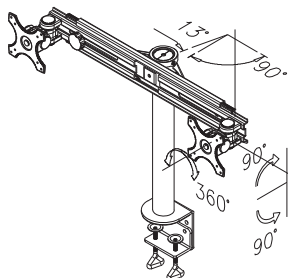

FPMA-D700DDV

Screen size

10-24" (25-60 cm)

Vesa

Min: 75x75 / Max: 100x100 mm

Max. weight

6 kg / 13 lbs (each screen)

Swivel

180°

Tilt

180°

Rotate

360°

Depth

13 cm

Height

70 cm

Assembly

Desk stand & desk grommet

Color

Black

FPMA-D700D

Screen size

19-27" (47-67 cm)

Vesa

Min: 75x75 / Max: 100x100 mm

Max. weight

8 kg / 18 lbs (each screen)

Swivel

180°

Tilt

180°

Rotate

360°

Depth

15 cm

Height

0-42 cm

Assembly

Desk clamp

Color

Black

FPMA-D700DD

Screen size

19-27" (47-67 cm)

Vesa

Min: 75x75 / Max: 100x100 mm

Max. weight

8 kg / 18 lbs (each screen)

Swivel

180°

Tilt

180°

Rotate

360°

Depth

15 cm

Height

0-42 cm

Assembly

Desk stand & desk grommet

Color

Black