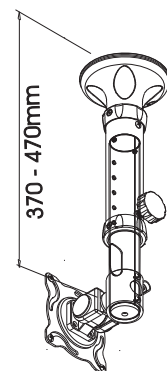

Color

Silver

- Flatscreen ceiling mount
- Deckenhalterung für Flachbildschirme
- Flatscreen plafondsteun
- Soporte de techo para pantalla plana
- Ecran plat montage au plafond

- Supporto per montaggio a soffitto dello schermo piatto
- Loftbeslag til fladskærm
- Taulutelevision kattokiinnikeet
- LCD festebrakett for tak
- LCD-takfäste