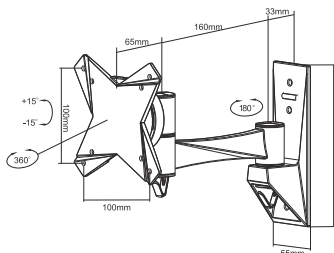

TILT & SWING

TILT

FPMA-W812

Screen size	10-30" (25-75 cm)
Vesa	Min: 75x75 / Max: 100x100 mm
Max. weight	15 kg / 33 lbs
Swivel	120°
Tilt	30°
Rotate	360°
Depth	9 cm
Height	-
Color	Black

FPMA-W822

Screen size	10-30" (25-75 cm)
Vesa	Min: 75x75 / Max: 100x100 mm
Max. weight	15 kg / 33 lbs
Swivel	180°
Tilt	30°
Rotate	360°
Depth	9-26 cm
Height	-
Color	Black

FPMA-W832

Screen size	10-30" (25-75 cm)
Vesa	Min: 75x75 / Max: 100x100 mm
Max. weight	15 kg / 33 lbs
Swivel	180°
Tilt	30°
Rotate	360°
Depth	9-42 cm
Height	-
Color	Black

TILT & SWING

TILT & SWING

TILT & SWING

FPMA-W815

- Screen size**
 10-40" (25-100 cm)
- Vesa**
 Min: 75x75 / Max: 200x200 mm
- Max. weight**
 20 kg / 44 lbs
- Swivel**
 80°
- Tilt**
 30°
- Rotate**
 360°
- Depth**
 9 cm
- Height**
 -
- Color**
 Black

FPMA-W825

- Screen size**
 10-40" (25-100 cm)
- Vesa**
 Min: 75x75 / Max: 200x200 mm
- Max. weight**
 20 kg / 44 lbs
- Swivel**
 180°
- Tilt**
 30°
- Rotate**
 360°
- Depth**
 9-26 cm
- Height**
 -
- Color**
 Black