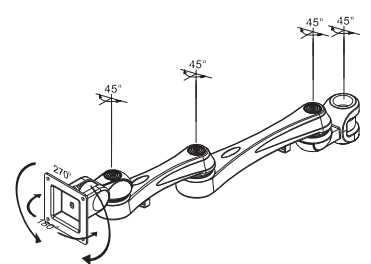

FPMA-W930

- Screen size**
 10-24" (25-60 cm)
- Vesa**
 Min: 75x75 / Max: 100x100 mm
- Max. weight**
 10 kg / 22 lbs
- Swivel**
 180°
- Tilt**
 180°
- Rotate**
 270°
- Depth**
 19-62 cm
- Height**
 -
- Color**
 Silver

TILT & SWING

TILT & SWING

TILT & SWING

FPMA-W1010

- Screen size**
 10-26" (25-65 cm)
- Vesa**
 Min: 75x75 / Max: 100x100 mm
- Max. weight**
 12 kg / 26 lbs
- Swivel**
 180°
- Tilt**
 180°
- Rotate**
 180°
- Depth**
 14 cm
- Height**
 -
- Color**
 Silver