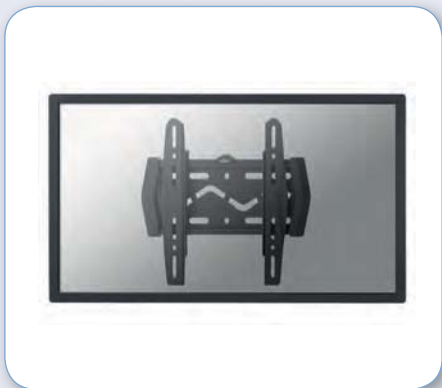

LED-W120

- **Screen size**
   22-40" (55-100 cm)
- **Vesa**
   Min: 100x100 / Max: 200x200 mm
- **Max. weight**
   50 kg / 110 lbs
- **Swivel**
   -
- **Tilt**
   -
- **Rotate**
   -
- **Depth**
   1,5-3 cm
- Ultra slim – ideal for LED TV's
- **Color**
   Black