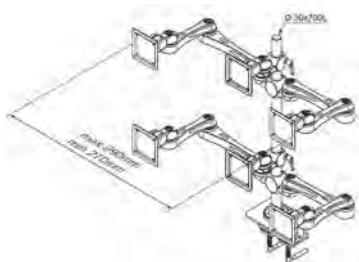

FPMA-D930D6

- **Screen size**
   10-18" (25-45 cm)
- **Vesa**
   Min: 75x75 / Max: 100x100 mm
- **Max. weight**
   8 kg / 18 lbs (each screen)
- **Swivel**
   260°
- **Tilt**
   180°
- **Rotate**
   270°
- **Depth**
   19-62 cm
- **Height**
   0-100 cm
- **Assembly**
   Desk clamp (grommet optional)
- **Color**
   Silver

FPMA-D935

- **Screen size**
   10-26" (25-65 cm)
- **Vesa**
   Min: 75x75 / Max: 100x100 mm
- **Max. weight**
   12 kg / 26 lbs
- **Swivel**
   300°
- **Tilt**
   180°
- **Rotate**
   360°
- **Depth**
   12-50 cm
- **Height**
   0-50 cm
- **Assembly**
   Desk clamp (grommet optional)
- **Color**
   Silver

FPMA-D935G

- **Screen size**
   10-26" (25-65 cm)
- **Vesa**
   Min: 75x75 / Max: 100x100 mm
- **Max. weight**
   12 kg / 26 lbs
- **Swivel**
   300°
- **Tilt**
   180°
- **Rotate**
   360°
- **Depth**
   12-50 cm
- **Height**
   0-50 cm
- **Assembly**
   Desk grommet
- **Color**
   Silver