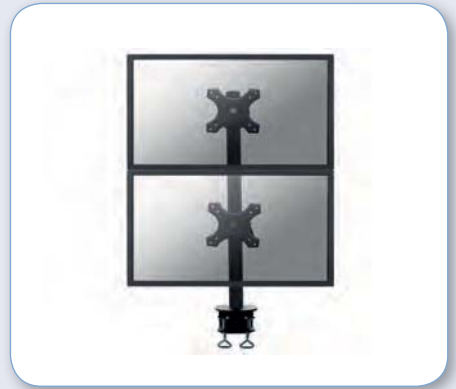

FPMA-D700DV

Screen size	10-24" (25-60 cm)
Vesa	Min: 75x75 / Max: 100x100 mm
Max. weight	6 kg / 13 lbs (each screen)
Swivel	180°
Tilt	180°
Rotate	360°
Depth	13 cm
Height	70 cm
Assembly	Desk clamp
Color	Black