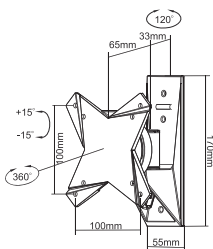

- Screen size**
 10-40" (25-100 cm)
- Vesa**
 Min: 75x75 / Max: 200x200 mm
- Max. weight**
 35 kg / 77 lbs
- Swivel**
 -
- Tilt**
 20°
- Rotate**
 -
- Depth**
 7 cm
- Height**
 -
- Color**
 Silver

FIXED

TILT & SWING

TILT

FPMA-W812

Screen size	10-30" (25-75 cm)
Vesa	Min: 75x75 / Max: 100x100 mm
Max. weight	15 kg / 33 lbs
Swivel	120°
Tilt	30°
Rotate	360°
Depth	9 cm
Height	-
Color	Black

FPMA-W822

Screen size	10-30" (25-75 cm)
Vesa	Min: 75x75 / Max: 100x100 mm
Max. weight	15 kg / 33 lbs
Swivel	180°
Tilt	30°
Rotate	360°
Depth	9-26 cm
Height	-
Color	Black

FPMA-W832

Screen size	10-30" (25-75 cm)
Vesa	Min: 75x75 / Max: 100x100 mm
Max. weight	15 kg / 33 lbs
Swivel	180°
Tilt	30°
Rotate	360°
Depth	9-42 cm
Height	-
Color	Black

TILT & SWING

TILT & SWING

TILT & SWING

FPMA-W815

- Screen size**
 10-40" (25-100 cm)
- Vesa**
 Min: 75x75 / Max: 200x200 mm
- Max. weight**
 20 kg / 44 lbs
- Swivel**
 80°
- Tilt**
 30°
- Rotate**
 360°
- Depth**
 9 cm
- Height**
 -
- Color**
 Black