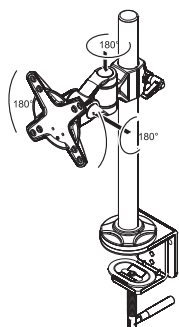

FPMA-D1010

- **Screen size**
  10-26" (25-65 cm)
- **Vesa**
  Min: 75x75 / Max: 100x100 mm
- **Max. weight**
  12 kg / 26 lbs
- **Swivel**
  180°
- **Tilt**
  180°
- **Rotate**
  180°
- **Depth**
  15 cm
- **Height**
  0-40 cm
- **Assembly**
  Desk clamp (grommet optional)
- **Color**
  Silver

FPMA-D1020

- **Screen size**
  10-24" (25-60 cm)
- **Vesa**
  Min: 75x75 / Max: 100x100 mm
- **Max. weight**
  10 kg / 22 lbs
- **Swivel**
  260°
- **Tilt**
  180°
- **Rotate**
  180°
- **Depth**
  15-35 cm
- **Height**
  0-40 cm
- **Assembly**
  Desk clamp (grommet optional)
- **Color**
  Silver

FPMA-D1030

- **Screen size**
  10-24" (25-60 cm)
- **Vesa**
  Min: 75x75 / Max: 100x100 mm
- **Max. weight**
  10 kg / 22 lbs
- **Swivel**
  260°
- **Tilt**
  180°
- **Rotate**
  180°
- **Depth**
  15-55 cm
- **Height**
  0-40 cm
- **Assembly**
  Desk clamp (grommet optional)
- **Color**
  Silver