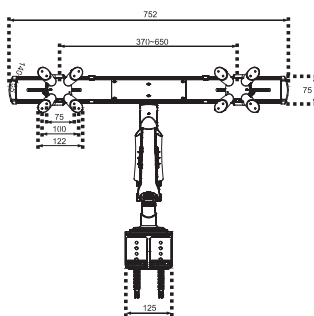

Color

Silver