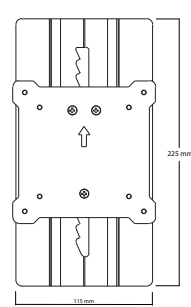

FPMA-D1030D6

- **Screen size**
   10-18" (25-45 cm)
- **Vesa**
   Min: 75x75 / Max: 100x100 mm
- **Max. weight**
   8 kg / 18 lbs (each screen)
- **Swivel**
   180°
- **Tilt**
   180°
- **Rotate**
   180°
- **Depth**
   16-56 cm
- **Height**
   0-70 cm
- **Assembly**
   Desk clamp (grommet optional)
- **Color**
   Silver

FPMA-D1200BLACK

- **Screen size**
   23-47" (57x118 cm)
- **Vesa**
   Min: 200x200 / Max: 600x400 mm
- **Max. weight**
   50 kg / 110 lbs
- **Swivel**
   180°
- **Tilt**
   90°
- **Rotate**
   -
- **Depth**
   19 cm
- **Height**
   46-60 cm
- **Assembly**
   Desk grommet
- **Color**
   Black

FPMA-LIFT100

- **Screen size**
   10-27" (25-68 cm)
- **Vesa**
   Min: 75x75 / Max: 100x100 mm
- **Max. weight**
   12 kg / 26 lbs
- **Swivel**
   -
- **Tilt**
   -
- **Rotate**
   -
- **Depth**
   -
- **Height**
   0-15 cm
- **Assembly**
   -
- **Color**
   Silver