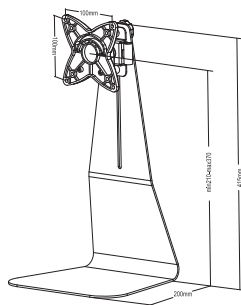

FLATSREEN & THIN CLIENT