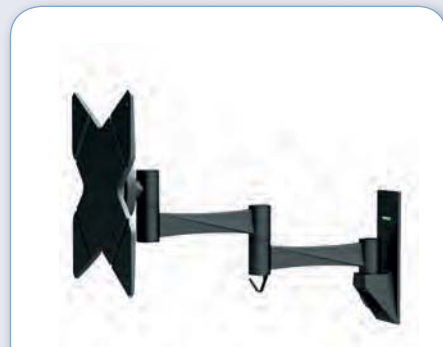

TILT & SWING

TILT & SWING

TILT & SWING

FPMA-W915

Screen size	10-40" (25-100 cm)
Vesa	Min: 75x75 / Max: 200x200 mm
Max. weight	20 kg / 44 lbs
Swivel	180°
Tilt	15°
Rotate	360°
Depth	12 cm
Height	-
Color	Silver