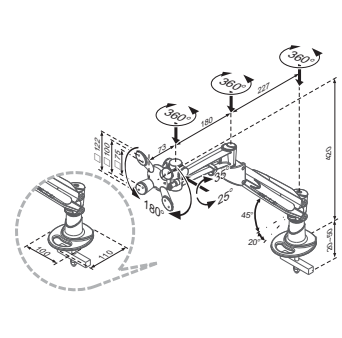

FPMA-D940

- **Screen size**
   10-24" (25-60 cm)
- **Vesa**
   Min: 75x75 / Max: 100x100 mm
- **Max. weight**
   9 kg / 20 lbs
- **Swivel**
   360°
- **Tilt**
   60°
- **Rotate**
   180°
- **Depth**
   0-48 cm
- **Height**
   0-42 cm
- **Assembly**
   Desk clamp
- **Color**
   Silver

FPMA-D940HC

- **Screen size**
   10-32" (25-80 cm)
- **Vesa**
   Min: 75x75 / Max: 100x100 mm
- **Max. weight**
   15 kg / 33 lbs
- **Swivel**
   360°
- **Tilt**
   60°
- **Rotate**
   180°
- **Depth**
   0-48 cm
- **Height**
   0-42 cm
- **Assembly**
   Desk clamp
- **Color**
   Silver

FPMA-D940G

- **Screen size**
   10-24" (25-60 cm)
- **Vesa**
   Min: 75x75 / Max: 100x100 mm
- **Max. weight**
   9 kg / 20 lbs
- **Swivel**
   360°
- **Tilt**
   60°
- **Rotate**
   180°
- **Depth**
   0-48 cm
- **Height**
   0-42 cm
- **Assembly**
   Desk grommet
- **Color**
   Silver