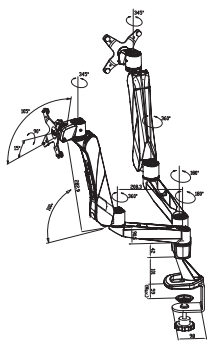

- **Screen size**
   10-24" (25-60 cm)
- **Vesa**
   Min: 75x75 / Max: 100x100 mm
- **Max. weight**
   10 kg / 22 lbs (each screen)
- **Swivel**
   180°
- **Tilt**
   105°
- **Rotate**
   90°
- **Depth**
   0 - 54 cm
- **Height**
   0 - 52 cm
- **Assembly**
   Desk clamp & desk grommet
- **Color**
   Silver

- **Screen size**
   10-24" (25-60 cm)
- **Vesa**
   Min: 75x75 / Max: 100x100 mm
- **Max. weight**
   10 kg / 22 lbs
- **Swivel**
   180°
- **Tilt**
   90°
- **Rotate**
   360°
- **Depth**
   0-58 cm
- **Height**
   13-47 cm
- **Assembly**
   Desk clamp (grommet optional)
- **Color**
   Silver

- **Screen size**
   10-24" (25-60 cm)
- **Vesa**
   Min: 75x75 / Max: 100x100 mm
- **Max. weight**
   10 kg / 22 lbs (each screen)
- **Swivel**
   180°
- **Tilt**
   90°
- **Rotate**
   360°
- **Depth**
   0-58 cm
- **Height**
   13-47 cm
- **Assembly**
   Desk clamp (grommet optional)
- **Color**
   Silver