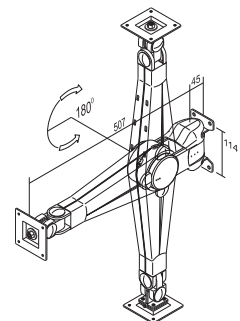

FPMA-W500BLACK

- Screen size**
 10-24"
- Vesa**
 Min: 75x75 / Max: 100x100 mm
- Max. weight**
 10 kg / 22 lbs
- Swivel**
 180°
- Tilt**
 180°
- Rotate**
 270°
- Depth**
 55 cm
- Height**
 0-45 cm
- Color**
 Black

TILT & SWING

TILT & SWING

TILT & SWING

FPMA-W940

- Screen size**
 10-24" (25-60 cm)
- Vesa**
 Min: 75x75 / Max: 100x100 mm
- Max. weight**
 9 kg / 20 lbs
- Swivel**
 360°
- Tilt**
 60°
- Rotate**
 180°
- Depth**
 10-48 cm
- Height**
 0-42 cm
- Color**
 Silver