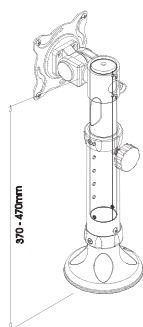

15-48 cm

Height

0-45 cm

Assembly

Desk clamp

Color

■ FPMA-D100BLACK
■ FPMA-D100

FPMA-D200BLACK