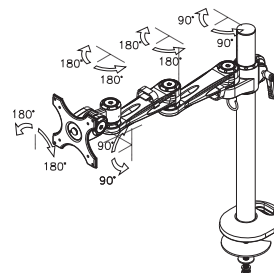

FPMA-D930D6

- **Screen size**
   10-18" (25-45 cm)
- **Vesa**
   Min: 75x75 / Max: 100x100 mm
- **Max. weight**
   8 kg / 18 lbs (each screen)
- **Swivel**
   260°
- **Tilt**
   180°
- **Rotate**
   270°
- **Depth**
   19-62 cm
- **Height**
   0-100 cm
- **Assembly**
   Desk clamp (grommet optional)
- **Color**
   Silver

FPMA-D935

- **Screen size**
   10-26" (25-65 cm)
- **Vesa**
   Min: 75x75 / Max: 100x100 mm
- **Max. weight**
   12 kg / 26 lbs
- **Swivel**
   300°
- **Tilt**
   180°
- **Rotate**
   360°
- **Depth**
   12-50 cm
- **Height**
   0-50 cm
- **Assembly**
   Desk clamp (grommet optional)
- **Color**
   Silver

FPMA-D935G

- **Screen size**
   10-26" (25-65 cm)
- **Vesa**
   Min: 75x75 / Max: 100x100 mm
- **Max. weight**
   12 kg / 26 lbs
- **Swivel**
   300°
- **Tilt**
   180°
- **Rotate**
   360°
- **Depth**
   12-50 cm
- **Height**
   0-50 cm
- **Assembly**
   Desk grommet
- **Color**
   Silver