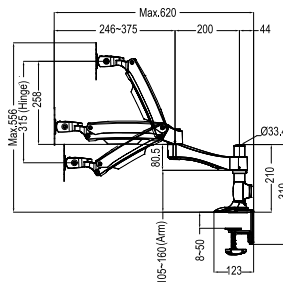

- **Screen size**
   10-24" (25-60 cm)
- **Vesa**
   Min: 75x75 / Max: 100x100 mm
- **Max. weight**
   10 kg / 22 lbs (each screen)
- **Swivel**
   180°
- **Tilt**
   105°
- **Rotate**
   90°
- **Depth**
   0 - 54 cm
- **Height**
   0 - 52 cm
- **Assembly**
   Desk clamp & desk grommet
- **Color**
   Silver

- **Screen size**
   10-24" (25-60 cm)
- **Vesa**
   Min: 75x75 / Max: 100x100 mm
- **Max. weight**
   10 kg / 22 lbs
- **Swivel**
   180°
- **Tilt**
   90°
- **Rotate**
   360°
- **Depth**
   0-58 cm
- **Height**
   13-47 cm
- **Assembly**
   Desk clamp (grommet optional)
- **Color**
   Silver

- **Screen size**
   10-24" (25-60 cm)
- **Vesa**
   Min: 75x75 / Max: 100x100 mm
- **Max. weight**
   10 kg / 22 lbs (each screen)
- **Swivel**
   180°
- **Tilt**
   90°
- **Rotate**
   360°
- **Depth**
   0-58 cm
- **Height**
   13-47 cm
- **Assembly**
   Desk clamp (grommet optional)
- **Color**
   Silver