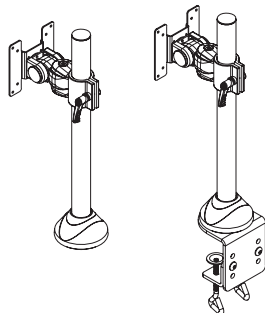

FPMA-D960D3

Screen size

10-21" (25-52 cm)

Vesa

Min: 75x75 / Max: 100x100 mm

Max. weight

10 kg / 22 lbs (each screen)

Swivel

180°

Tilt

180°

Rotate

360°

Depth

10 - 43 cm

Height

0-45 cm

Assembly

Desk clamp

Color

Black

FPMA-D965

Screen size

10-26" (25-65 cm)

Vesa

Min: 75x75 / Max: 100x100 mm

Max. weight

12 kg / 26 lbs

Swivel

180°

Tilt

180°

Rotate

360°

Depth

9 cm

Height

0-45 cm

Assembly

Desk clamp & desk grommet

Color

Black

FPMA-D970

Screen size

10-24" (25-60 cm)

Vesa

Min: 75x75 / Max: 100x100 mm

Max. weight

10 kg / 22 lbs

Swivel

360°

Tilt

105°

Rotate

90°

Depth

0 - 53 cm

Height

0-49 cm

Assembly

Desk clamp (grommet optional)

Color

Silver