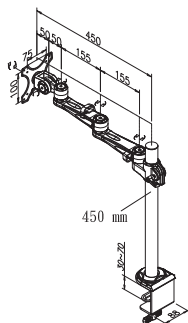

FPMA-D930D6

- **Screen size**
   10-18" (25-45 cm)
- **Vesa**
   Min: 75x75 / Max: 100x100 mm
- **Max. weight**
   8 kg / 18 lbs (each screen)
- **Swivel**
   260°
- **Tilt**
   180°
- **Rotate**
   270°
- **Depth**
   19-62 cm
- **Height**
   0-100 cm
- **Assembly**
   Desk clamp (grommet optional)
- **Color**
   Silver

FPMA-D935

- **Screen size**
   10-26" (25-65 cm)
- **Vesa**
   Min: 75x75 / Max: 100x100 mm
- **Max. weight**
   12 kg / 26 lbs
- **Swivel**
   300°
- **Tilt**
   180°
- **Rotate**
   360°
- **Depth**
   12-50 cm
- **Height**
   0-50 cm
- **Assembly**
   Desk clamp (grommet optional)
- **Color**
   Silver

FPMA-D935G

- **Screen size**
   10-26" (25-65 cm)
- **Vesa**
   Min: 75x75 / Max: 100x100 mm
- **Max. weight**
   12 kg / 26 lbs
- **Swivel**
   300°
- **Tilt**
   180°
- **Rotate**
   360°
- **Depth**
   12-50 cm
- **Height**
   0-50 cm
- **Assembly**
   Desk grommet
- **Color**
   Silver