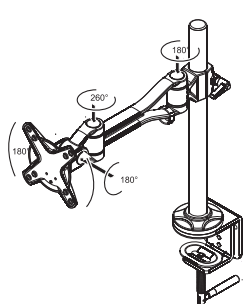

FPMA-D1010

- **Screen size**
  10-26" (25-65 cm)
- **Vesa**
  Min: 75x75 / Max: 100x100 mm
- **Max. weight**
  12 kg / 26 lbs
- **Swivel**
  180°
- **Tilt**
  180°
- **Rotate**
  180°
- **Depth**
  15 cm
- **Height**
  0-40 cm
- **Assembly**
  Desk clamp (grommet optional)
- **Color**
  Silver

FPMA-D1020

- **Screen size**
  10-24" (25-60 cm)
- **Vesa**
  Min: 75x75 / Max: 100x100 mm
- **Max. weight**
  10 kg / 22 lbs
- **Swivel**
  260°
- **Tilt**
  180°
- **Rotate**
  180°
- **Depth**
  15-35 cm
- **Height**
  0-40 cm
- **Assembly**
  Desk clamp (grommet optional)
- **Color**
  Silver

FPMA-D1030

- **Screen size**
  10-24" (25-60 cm)
- **Vesa**
  Min: 75x75 / Max: 100x100 mm
- **Max. weight**
  10 kg / 22 lbs
- **Swivel**
  260°
- **Tilt**
  180°
- **Rotate**
  180°
- **Depth**
  15-55 cm
- **Height**
  0-40 cm
- **Assembly**
  Desk clamp (grommet optional)
- **Color**
  Silver