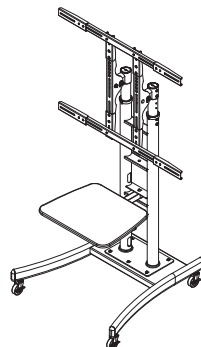

Screen size	32-65" (80-162 cm)
Vesa	Min: 200x200 / Max: 800x600 mm
Max. weight	100 kg / 220 lbs
Swivel	-
Tilt	15°
Rotate	180°
Depth	-
Height	140-180 cm
Color	Silver

Screen size	32-70" (80-175 cm)
Vesa	Min: 200x200 / Max: 870x620 mm
Max. weight	125 kg / 275 lbs
Swivel	-
Tilt	20°
Rotate	-
Depth	-
Height	115-185 cm
Color	Silver

Screen size	27-60" (67-150 cm)
Vesa	Min: 200x200 / Max: 800x600 mm
Max. weight	125 kg / 275 lbs
Swivel	-
Tilt	20°
Rotate	-
Depth	-
Height	120-180 cm
Color	Black