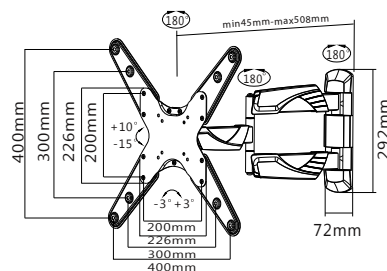

Screen size	37-65" (93-163 cm)
Vesa	Min: 100x100 / Max: 600x400 mm
Max. weight	35 kg / 77 lbs
Swivel	-
Tilt	12°
Rotate	-
Depth	3,5 cm
Height	-
Color	Black

NEW

NM-W440BLACK

Screen size	23-52" (57-130 cm)
Vesa	Min: 75x75 / Max: 400x400 mm
Max. weight	25 kg / 55 lbs
Swivel	180°
Tilt	25°
Rotate	-
Depth	4-51 cm
Height	-
Color	Black

NEW

NM-W440WHITE

Screen size	23-52" (57-130 cm)
Vesa	Min: 75x75 / Max: 400x400 mm
Max. weight	25 kg / 55 lbs
Swivel	180°
Tilt	25°
Rotate	-
Depth	4-51 cm
Height	-
Color	White

TILT

TILT & SWING

TILT & SWING

NEW

NM-W460BLACK

- Screen size**  32-60" (80-150 cm)
- Vesa**  Min: 200x200 / Max: 600x400 mm
- Max. weight**  30 kg / 66 lbs
- Swivel**  180°
- Tilt**  25°
- Rotate**  -
- Depth**  5-61 cm
- Height**  -
- Color**  Black