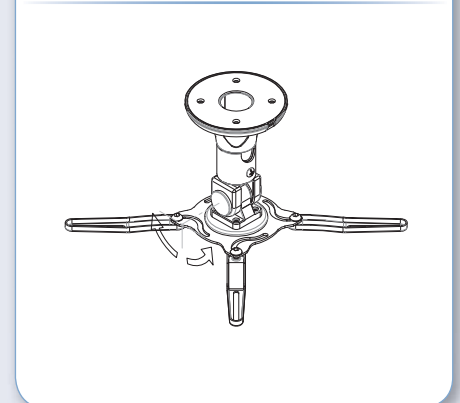

Projector mount	Supporto per proiettore
Projektorbefestigung	Projektørbeslag
Projector steun	Projektörin kiinnitys
Supporte para projector	Festebrakett for projektor
Support pour projecteur	Projektorfäste