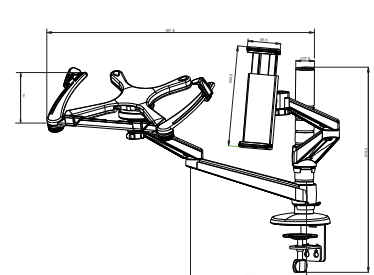

NOTEBOOK-D100

Screen size	10-22" (25x55 cm)
Vesa	-
Max. weight	15 kg / 33 lbs
Swivel	180°
Tilt	30°
Rotate	-
Depth	0-57 cm
Height	0-26 cm
Assembly	Desk clamp
Color	Black

NOTEBOOK-D200

Screen size	10-22" (25x55 cm)
Vesa	-
Max. weight	5 kg / 11 lbs
Swivel	360°
Tilt	60°
Rotate	-
Depth	0-60 cm
Height	0-46 cm
Assembly	Desk clamp
Color	Silver

NEW

NOTEBOOK-D300

Screen size	10-18" (25x45 cm)
Vesa	-
Max. weight	10 kg / 22 lbs
Swivel	360°
Tilt	45°
Depth	0-50 cm
Height	15-40 cm
Assembly	Desk clamp Suited for tablet/notebook
Color	Silver/black