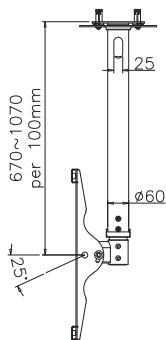

PLASMA-C100BLACK

Screen size	27-60" (67-150 cm)
Vesa	Min: 200x200 / Max: 800x450 mm
Max. weight	50 kg / 110 lbs
Swivel	60°
Tilt	25°
Rotate	-
Depth	8 cm
Height	67-107 cm
Color	■ PLASMA-C100BLACK ■ PLASMA-C100

PLASMA-C100D

Screen size	27-60" (67-150 cm)
Vesa	Min: 200x200 / Max: 800x450 mm
Max. weight	50 kg / 110 lbs (each screen)
Swivel	60°
Tilt	25°
Rotate	-
Depth	8 cm
Height	67-107 cm
Color	Black

EXTENSION POLES

Compatible with flatscreen ceiling mounts:

- FPMA-C200
- FPMA-C400SILVER
- PLASMA-C100
- PLASMA-C100D

Height 100 cm
FPMA-CP100
FPMA-CP100BLACK

Height 150 cm
FPMA-CP150
FPMA-CP150BLACK

Height 200 cm
FPMA-CP200
FPMA-CP200BLACK

Height 250 cm
FPMA-CP250
FPMA-CP250BLACK

Height 350 cm
FPMA-CP250
FPMA-CP250BLACK

Color Black
Silver

CEILING COVERS

- ① FPMA-CRB5 (BLACK)
- ② FPMA-CRS5 (SILVER)
- ③ FPMA-CRW5 (WHITE)

Diameter 50 mm

Compatible with flatscreen ceiling mounts:

- FPMA-C100
- FPMA-C100SILVER

- ④ FPMA-CRB6 (BLACK)
- ⑤ FPMA-CRS6 (SILVER)
- ⑥ FPMA-CRW6 (WHITE)

Diameter 60 mm HM

Compatible with flatscreen ceiling mounts:

- FPMA-C200
- FPMA-C400SILVER
- PLASMA-C100

FPMA-CPCONNECT SILVER

NEW

Height 172 mm