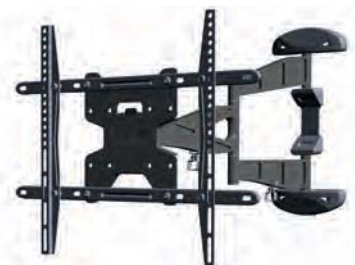

LED-W500

- Screen size**  23 - 52" (57-132 cm)
- Vesa**  Min: 100x100 / Max: 600x400 mm
- Max. weight**  30 kg / 66 lbs
- Swivel**  180°
- Tilt**  12°
- Rotate**  5°
- Depth**  4-50 cm
- Ultra slim – ideal for LED TV's
- Color**  Black

TILT

TILT

TILT & SWING

LED-W500SILVER

Screen size

23 - 52" (57-132 cm)

Vesa

Min: 100x100 / Max: 600x400 mm