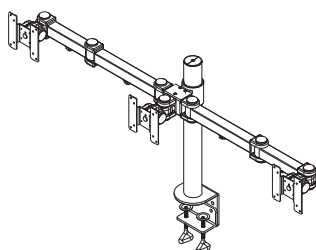

FPMA-D960D3

Screen size

10-21" (25-52 cm)

Vesa

Min: 75x75 / Max: 100x100 mm

Max. weight

10 kg / 22 lbs (each screen)

Swivel

180°

Tilt

180°

Rotate

360°

Depth

10 - 43 cm

Height

0-45 cm

Assembly

Desk clamp

Color

Black

FPMA-D965

Screen size

10-26" (25-65 cm)

Vesa

Min: 75x75 / Max: 100x100 mm

Max. weight

12 kg / 26 lbs

Swivel

180°

Tilt

180°

Rotate

360°

Depth

9 cm

Height

0-45 cm

Assembly

Desk clamp & desk grommet

Color

Black

FPMA-D970

Screen size

10-24" (25-60 cm)

Vesa

Min: 75x75 / Max: 100x100 mm

Max. weight

10 kg / 22 lbs

Swivel

360°

Tilt

105°

Rotate

90°

Depth

0 - 53 cm

Height

0-49 cm

Assembly

Desk clamp (grommet optional)

Color

Silver