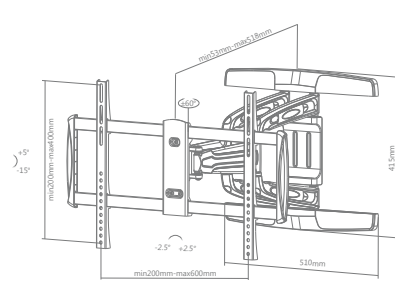

LED-W750SILVER

Screen size	32-70" (80-175 cm)
Vesa	Min: 200x200 / Max: 600x400 mm
Max. weight	50 kg / 110 lbs
Swivel	120°
Tilt	20°
Rotate	-
Depth	5-52 cm
Height	-
Color	Silver

LED-VW1000BLACK

Screen size	32-60" (80-150 cm)
Vesa	Min: 200x200 / Max: 600x400 mm
Max. weight	50 kg / 110 lbs
Swivel	-
Tilt	-
Rotate	-
Depth	5-20 cm
Height	-
Color	Black

TILT & SWING

TILT & SWING

VIDEO WALL MOUNT

FLATSCREEN WALL MOUNTS

NEW

NM-W325BLACK

Screen size	23-52" (58-132 cm)
Vesa	Min: 100x100 / Max: 400x400 mm
Max. weight	35 kg / 77 lbs
Swivel	180°
Tilt	12°
Rotate	-
Depth	4-16 cm
Height	-
Color	Black