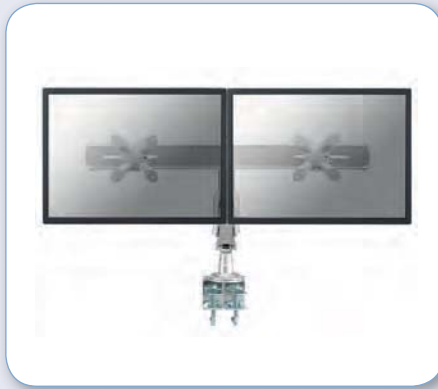

FPMA-D940D

Screen size

10-24" (25-60 cm)

Vesa

Min: 75x75 / Max: 100x100 mm

Max. weight

7,5 kg / 16,5 lbs (each screen)

Swivel

360°

Tilt

60°

Rotate

180°

Depth

0-48 cm

Height

0-42 cm

Assembly

Desk clamp

Color

Silver