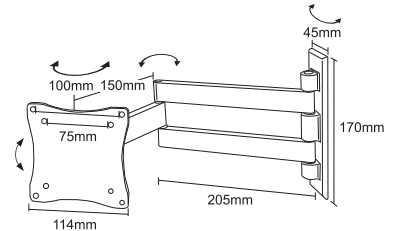

TILT

TILT & SWING

TILT & SWING

FPMA-W810

Screen size	10-24" (25-60 cm)
Vesa	Min: 75x75 / Max: 100x100 mm
Max. weight	12 kg / 26 lbs
Swivel	180°
Tilt	20°
Rotate	-
Depth	4-7 cm
Height	-
Color	Silver

FPMA-W820

Screen size	10-24" (25-60 cm)
Vesa	Min: 75x75 / Max: 100x100 mm
Max. weight	12 kg / 26 lbs
Swivel	180°
Tilt	20°
Rotate	-
Depth	4-24 cm
Height	-
Color	Silver

FPMA-W830

Screen size	10-24" (25-60 cm)
Vesa	Min: 75x75 / Max: 100x100 mm
Max. weight	12 kg / 26 lbs
Swivel	180°
Tilt	20°
Rotate	-
Depth	4-36 cm
Height	-
Color	Silver

TILT & SWING

TILT & SWING

TILT & SWING

FPMA-W810BLACK

- Screen size**
 10-24" (25-60 cm)
- Vesa**
 Min: 75x75 / Max: 100x100 mm
- Max. weight**
 12 kg / 26 lbs
- Swivel**
 180°
- Tilt**
 20°
- Rotate**
 -
- Depth**
 4-7 cm
- Height**
 -
- Color**
 Black