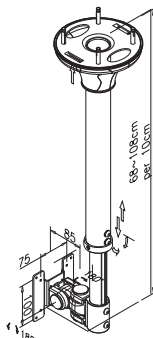

FPMA-C100

Screen size	10-26" (25-65 cm)
Vesa	Min: 75x75 / Max: 200x100 mm
Max. weight	12 kg / 26 lbs
Swivel	180°
Tilt	180°
Rotate	360°
Depth	9 cm
Height	79-129 cm
Color	FPMA-C100 FPMA-C100SILVER