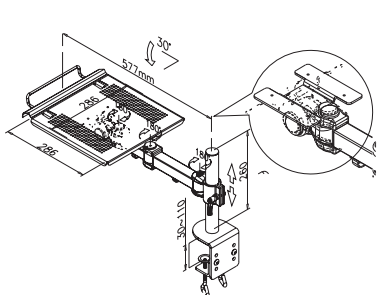

NEW

NOTEBOOK-D300

Screen size	10-18" (25x45 cm)
Vesa	-
Max. weight	10 kg / 22 lbs
Swivel	360°
Tilt	45°
Depth	0-50 cm
Height	15-40 cm
Assembly	Desk clamp Suited for tablet/notebook
Color	Silver/black

NOTEBOOK-V100