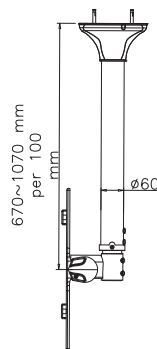

Screen size	10-40" (25-100 cm)
Vesa	Min: 75x75 / Max: 200x200 mm
Max. weight	20 kg / 44 lbs (each screen)
Swivel	180°
Tilt	180°
Rotate	360°
Depth	9 cm
Height	64-105 cm
Color	Black

Screen size	22-52" (55-130 cm)
Vesa	Min: 200x200 / Max: 600x400 mm
Max. weight	35 kg / 77 lbs
Swivel	60°
Tilt	25°
Rotate	-
Depth	8 cm
Height	67-107 cm
Color	 FPMA-C400BLACK FPMA-C400SILVER

Screen size	22-52" (55-130 cm)
Vesa	Min: 200x200 / Max: 400x400 mm
Max. weight	25 kg / 55 lbs
Swivel	360°
Tilt	10°
Rotate	-
Depth	8 cm
Height	25-175 cm
Color	Silver