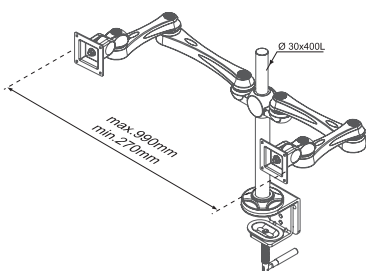

FPMA-D930D

- **Screen size**
   10-24" (25-60 cm)
- **Vesa**
   Min: 75x75 / Max: 100x100 mm
- **Max. weight**
   8 kg / 18 lbs (each screen)
- **Swivel**
   260°
- **Tilt**
   180°
- **Rotate**
   270°
- **Depth**
   19-62 cm
- **Height**
   0-50 cm
- **Assembly**
   Desk clamp (grommet optional)
- **Color**
   Silver

FPMA-D930D3

- **Screen size**
   10-18" (25-45 cm)
- **Vesa**
   Min: 75x75 / Max: 100x100 mm
- **Max. weight**
   8 kg / 18 lbs (each screen)
- **Swivel**
   260°
- **Tilt**
   180°
- **Rotate**
   270°
- **Depth**
   19-62 cm
- **Height**
   0-50 cm
- **Assembly**
   Desk clamp (grommet optional)
- **Color**
   Silver

FPMA-D930D4

- **Screen size**
   10-24" (25-60 cm)
- **Vesa**
   Min: 75x75 / Max: 100x100 mm
- **Max. weight**
   8 kg / 18 lbs (each screen)
- **Swivel**
   260°
- **Tilt**
   180°
- **Rotate**
   270°
- **Depth**
   19-62 cm
- **Height**
   0-100 cm
- **Assembly**
   Desk clamp (grommet optional)
- **Color**
   Silver