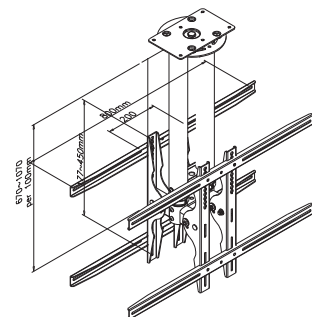

PLASMA-C100BLACK

Screen size	27-60" (67-150 cm)
Vesa	Min: 200x200 / Max: 800x450 mm
Max. weight	50 kg / 110 lbs
Swivel	60°
Tilt	25°
Rotate	-
Depth	8 cm
Height	67-107 cm
Color	■ PLASMA-C100BLACK ■ PLASMA-C100

PLASMA-C100D

Screen size	27-60" (67-150 cm)
Vesa	Min: 200x200 / Max: 800x450 mm
Max. weight	50 kg / 110 lbs (each screen)
Swivel	60°
Tilt	25°
Rotate	-
Depth	8 cm
Height	67-107 cm
Color	Black

EXTENSION POLES

Compatible with flatscreen ceiling mounts:

- FPMA-C200
- FPMA-C400SILVER
- PLASMA-C100
- PLASMA-C100D

Height 100 cm
FPMA-CP100
FPMA-CP100BLACK

Height 150 cm
FPMA-CP150
FPMA-CP150BLACK

Height 200 cm
FPMA-CP200
FPMA-CP200BLACK

Height 250 cm
FPMA-CP250
FPMA-CP250BLACK

Height 350 cm
FPMA-CP250
FPMA-CP250BLACK

Color Black
Silver

CEILING COVERS

- ① FPMA-CRB5 (BLACK)
- ② FPMA-CRS5 (SILVER)
- ③ FPMA-CRW5 (WHITE)

Diameter 50 mm

Compatible with flatscreen ceiling mounts:

- FPMA-C100
- FPMA-C100SILVER

- ④ FPMA-CRB6 (BLACK)
- ⑤ FPMA-CRS6 (SILVER)
- ⑥ FPMA-CRW6 (WHITE)

Diameter 60 mm HM

Compatible with flatscreen ceiling mounts:

- FPMA-C200
- FPMA-C400SILVER
- PLASMA-C100

FPMA-CPCONNECT SILVER

NEW

Height 172 mm