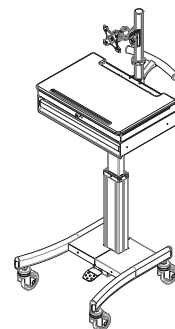

NEW

PTM-D100

Max. weight

10 kg / 22 lbs

Swivel

210°

Tilt

70°

Rotate

-

Depth

-

Height

17-25 cm

Assembly

Grommet

Color

Black

NEW

MED-M100

Max. weight

50 kg / 110 lbs

Swivel

360°

Height

86-120 cm (height cart)

Width

60x42 cm (dimensions cabinet)

Color

Grey

NEW

MED-M150

Screen size

10-24" (25-60 cm)

Vesa

Min: 75x75 / Max: 100x100 mm

Max. weight

15 kg / 33 lbs

Tilt

20°

CART

Max. weight

50 kg / 110 lbs

Swivel

360°

Height

86-120 cm (height cart)

Width

60x42 cm (dimensions cabinet)

Color

Grey