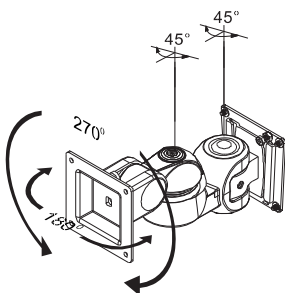

TILT & SWING