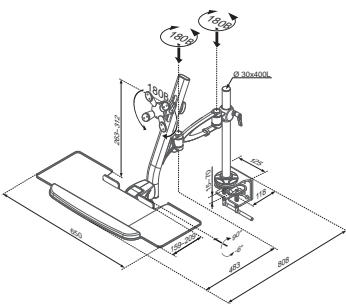

50 cm wide / 23 cm deep

Vesa

75x75 mm

Color

Silver

DESK WORKSTATION

PROJECTOR MOUNTS

BEAMER-C50