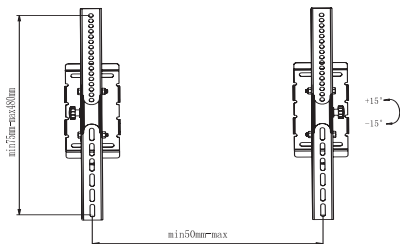

PLASMA-W150

Screen size	26-65" (65-162 cm)
Vesa	Min: 200x200 / Max: 1200x480 mm
Max. weight	70 kg / 154 lbs
Swivel	-
Tilt	30°
Rotate	-
Depth	7 cm
Color	Silver

PLASMA-W200

Screen size	32-70" (80-175 cm)
Vesa	Min: 200x200 / Max: 865x480 mm
Max. weight	100 kg / 220 lbs
Swivel	-
Tilt	30°
Rotate	-
Depth	7 cm
Height	-
Color	Silver

PLASMA-W240

Screen size	23-52" (57-130 cm)
Vesa	Min: 75x75 / Max: 400x400 mm
Max. weight	50 kg / 110 lbs
Swivel	-
Tilt	25°
Rotate	-
Depth	5,9 cm
	Lock included
Color	Black

TILT

TILT

TILT