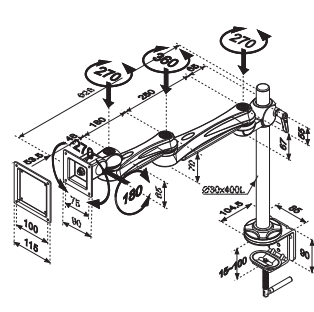

FPMA-D930D

- Screen size**
 10-24" (25-60 cm)
- Vesa**
 Min: 75x75 / Max: 100x100 mm
- Max. weight**
 8 kg / 18 lbs (each screen)
- Swivel**
 260°
- Tilt**
 180°
- Rotate**
 270°
- Depth**
 19-62 cm
- Height**
 0-50 cm
- Assembly**
 Desk clamp (grommet optional)
- Color**
 Silver