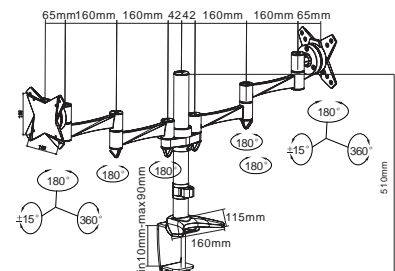

Color

White