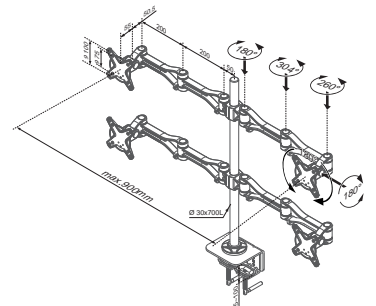

FPMA-D1030D

- **Screen size**
  10-24" (25-60 cm)
- **Vesa**
  Min: 75x75 / Max: 100x100 mm
- **Max. weight**
  8 kg / 18 lbs (each screen)
- **Swivel**
  180°
- **Tilt**
  180°
- **Rotate**
  180°
- **Depth**
  15-55 cm
- **Height**
  0-40 cm
- **Assembly**
  Desk clamp (grommet optional)
- **Color**
  Silver

FPMA-D1030D3

- **Screen size**
  10-18" (25-45 cm)
- **Vesa**
  Min: 75x75 / Max: 100x100 mm
- **Max. weight**
  8 kg / 18 lbs (each screen)
- **Swivel**
  180°
- **Tilt**
  180°
- **Rotate**
  180°
- **Depth**
  16-56 cm
- **Height**
  0-40 cm
- **Assembly**
  Desk clamp (grommet optional)
- **Color**
  Silver

FPMA-D1030D4

- **Screen size**
  10-24" (25-60 cm)
- **Vesa**
  Min: 75x75 / Max: 100x100 mm
- **Max. weight**
  8 kg / 18 lbs (each screen)
- **Swivel**
  180°
- **Tilt**
  180°
- **Rotate**
  180°
- **Depth**
  16-56 cm
- **Height**
  0-70 cm
- **Assembly**
  Desk clamp (grommet optional)
- **Color**
  Silver