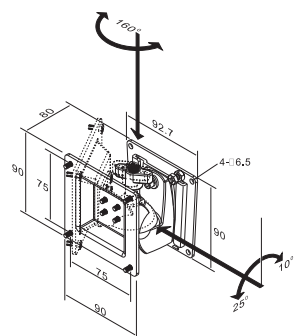

 = page nr.

FLATSCREEN WALL MOUNTS

FPMA-W75

Screen size	10-24" (25-60 cm)
Vesa	Min: 75x75 / Max: 100x100 mm
Max. weight	10 kg / 22 lbs
Swivel	160°
Tilt	35°
Rotate	-
Depth	8 cm
Height	-
Color	Black

TILT & SWING