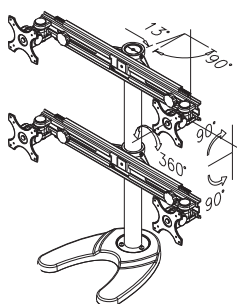

FPMA-D700DD4

- **Screen size** 19-27" (47-67 cm)
- **Vesa** Min: 75x75 / Max: 100x100 mm
- **Max. weight** 8 kg / 18 lbs (each screen)
- **Swivel** 180°
- **Tilt** 180°
- **Rotate** 360°
- **Depth** 15 cm
- **Height** 0-70 cm
- **Assembly** Desk stand & desk grommet
- **Color** Black

FPMA-D800

- **Screen size** 10-27" (25-68 cm)
- **Vesa** Min: 75x75 / Max: 100x100 mm
- **Max. weight** 10 kg / 22 lbs
- **Swivel** 45
- **Tilt** 30°
- **Rotate** 360°
- **Depth** 6 cm
- **Height** 21-37 cm
- **Assembly** Desk stand
- **Color** Silver

FPMA-D825BLACK

- **Screen size** 10-24" (25-60 cm)
- **Vesa** Min: 75x75 / Max: 100x100 mm
- **Max. weight** 10 kg / 22 lbs
- **Swivel** -
- **Tilt** 180°
- **Rotate** 360°
- **Depth** -
- **Height** 10-26 cm
- **Assembly** Desk stand
- **Color** Black