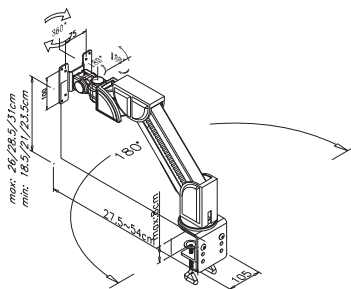

FPMA-D200BLACK

Screen size	10-24" (25-60 cm)
Vesa	Min: 75x75 / Max: 100x100 mm
Max. weight	10 kg / 22 lbs
Swivel	180°
Tilt	180°
Rotate	270°
Depth	15-48 cm
Height	0-45 cm
Assembly	Desk grommet
Color	FPMA-D200BLACK FPMA-D200

FPMA-D600BLACK

Screen size	10-24" (25-60 cm)
Vesa	Min: 75x75 / Max: 100x100 mm
Max. weight	10 kg / 22 lbs
Swivel	180°
Tilt	180°
Rotate	360°
Depth	25-60 cm
Height	0-31 cm
Assembly	Desk clamp
Color	FPMA-D600BLACK FPMA-D600

FPMA-D700DV

Screen size	10-24" (25-60 cm)
Vesa	Min: 75x75 / Max: 100x100 mm
Max. weight	6 kg / 13 lbs (each screen)
Swivel	180°
Tilt	180°
Rotate	360°
Depth	13 cm
Height	70 cm
Assembly	Desk clamp
Color	Black