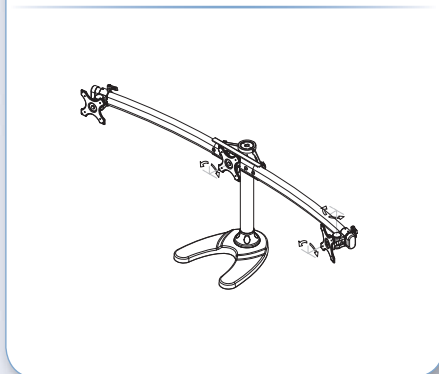

FPMA-D700D3

- **Screen size**
  10-27" (25-67 cm)
- **Vesa**
  Min: 75x75 / Max: 100x100 mm
- **Max. weight**
  8 kg / 18 lbs (each screen)
- **Swivel**
  45°
- **Tilt**
  -
- **Rotate**
  360°
- **Depth**
  7 cm
- **Height**
  32-42 cm
- **Assembly**
  Desk clamp
- **Color**
  Black

FPMA-D700DD3

- **Screen size**
  10-27" (25-67 cm)
- **Vesa**
  Min: 75x75 / Max: 100x100 mm
- **Max. weight**
  8 kg / 18 lbs (each screen)
- **Swivel**
  45°
- **Tilt**
  -
- **Rotate**
  360°
- **Depth**
  7 cm
- **Height**
  34-45 cm
- **Assembly**
  Desk stand & desk grommet
- **Color**
  Black

FPMA-D700D4

- **Screen size**
  19-27" (47-67 cm)
- **Vesa**
  Min: 75x75 / Max: 100x100 mm
- **Max. weight**
  8 kg / 18 lbs (each screen)
- **Swivel**
  180°
- **Tilt**
  180°
- **Rotate**
  360°
- **Depth**
  15 cm
- **Height**
  0-70 cm
- **Assembly**
  Desk clamp
- **Color**
  Black