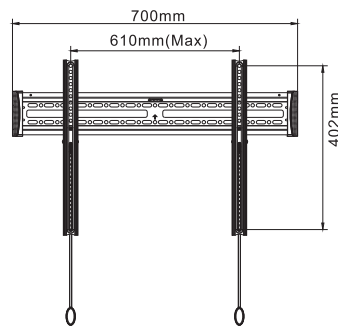

NEW

NM-W345BLACK

Screen size	32-52" (80-130 cm)
Vesa	Min: 100x100 / Max: 400x400 mm
Max. weight	25 kg / 55 lbs
Swivel	-
Tilt	12°
Rotate	-
Depth	3,5 cm
Height	-
Color	Black

FIXED

FIXED

TILT

NEW

NM-W365BLACK