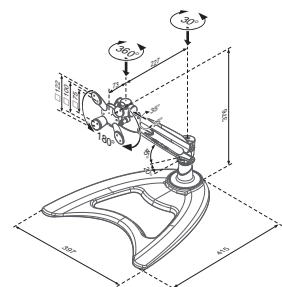

Screen size	10-24" (25-60 cm)
Vesa	Min: 75x75 / Max: 100x100 mm
Max. weight	7,5 kg / 16,5 lbs (each screen)
Swivel	360°
Tilt	60°
Rotate	180°
Depth	0-48 cm
Height	0-42 cm
Assembly	Desk grommet
Color	Silver

Screen size	10-24" (25-60 cm)
Vesa	Min: 75x75 / Max: 100x100 mm
Max. weight	7,5 kg / 16,5 lbs (each screen)
Swivel	360°
Tilt	60°
Rotate	180°
Depth	0-48 cm
Height	0-42 cm
Assembly	Desk clamp
Color	White

Screen size	10-24" (25-60 cm)
Vesa	Min: 75x75 / Max: 100x100 mm
Max. weight	10 kg / 22 lbs
Swivel	180°
Tilt	60°
Rotate	360°
Depth	0 - 54 cm
Height	0 - 52 cm
Assembly	Stand
Color	Silver