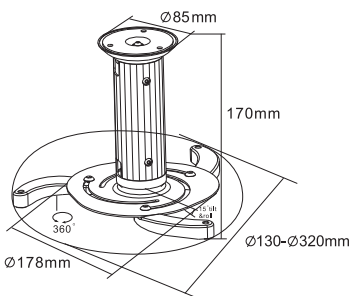

BEAMER-C80

Max. weight	15 kg / 33 lbs
Swivel	360°
Tilt	15°
Rotate	-
Depth	-
Height	8-15 cm
Assembly	Ceiling mount
Color	☐ BEAMER-C80 ☐ BEAMER-C80WHITE

BEAMER-C100

Max. weight	15 kg / 33 lbs
Swivel	360°
Tilt	20°
Rotate	-
Depth	-
Height	58-83 cm
Assembly	Ceiling mount
Color	☐ BEAMER-C100 ☐ BEAMER-C100SILVER

BEAMER-C200

Max. weight	15 kg / 33 lbs
Swivel	360°
Tilt	15°
Rotate	-
Depth	-
Height	8-98 cm
Assembly	Ceiling mount
Color	Silver