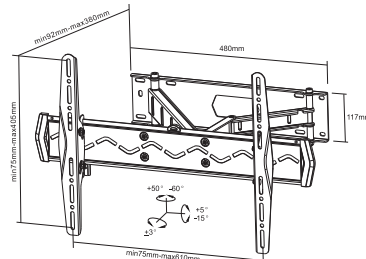

Color

Black

TILT & SWING

TILT & SWING

TILT & SWING

LED-W700SILVER

Screen size	32-52" (80-130 cm)
Vesa	Min: 200x200 / Max: 600x400 mm
Max. weight	35 kg / 77 lbs
Swivel	120°
Tilt	17°
Rotate	-
Depth	5-52 cm
Height	-
Color	Silver