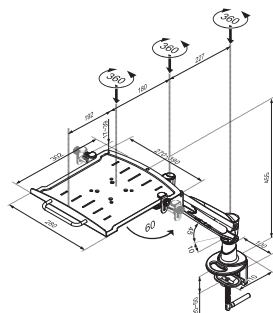

NEW

NOTEBOOK-D300

Screen size	10-18" (25x45 cm)
Vesa	-
Max. weight	10 kg / 22 lbs
Swivel	360°
Tilt	45°
Depth	0-50 cm
Height	15-40 cm
Assembly	Desk clamp Suited for tablet/notebook
Color	Silver/black

NOTEBOOK-V100