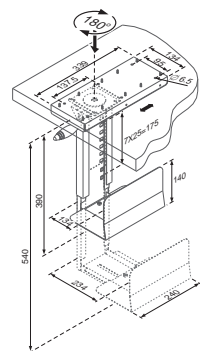

CPU-D100BLACK

Width PC
8-22 cm

Height PC
30-53 cm

Max. weight
30 kg / 66 lbs

Swivel
-

Color

- ☐ CPU-D200BLACK
- ☐ CPU-D200SILVER
- ☐ CPU-D100WHITE

CPU-D200BLACK

Width PC
13-23 cm

Height PC
39-54 cm

Max. weight
30 kg / 66 lbs

Swivel
-

Color

- ☐ CPU-D200BLACK
- ☐ CPU-D200SILVER

CPU-D250BLACK

Width PC
13-23 cm

Height PC
39-54 cm

Max. weight
30 kg / 66 lbs

Swivel
180°

Color

- ☐ CPU-D200BLACK
- ☐ CPU-D200SILVER

Pull
15 cm