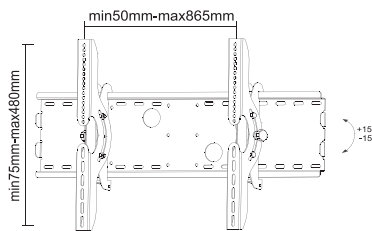

PLASMA-W240

Screen size	23-52" (57-130 cm)
Vesa	Min: 75x75 / Max: 400x400 mm
Max. weight	50 kg / 110 lbs
Swivel	-
Tilt	25°
Rotate	-
Depth	5,9 cm
	Lock included
Color	Black

TILT

TILT

TILT

PLASMA-W800

- Screen size**  26-47" (65-118 cm)
- Vesa**  Min: 100x100 / Max: 600x600 mm
- Max. weight**  20 kg / 44 lbs
- Swivel**  -
- Tilt**  -
- Rotate**  -
- Depth**  1,5-3 cm
- Color**  Ultra slim – ideal for LED TV's
- Color**  Black