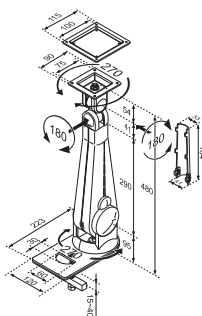

FPMA-D200BLACK

Screen size	10-24" (25-60 cm)
Vesa	Min: 75x75 / Max: 100x100 mm
Max. weight	10 kg / 22 lbs
Swivel	180°
Tilt	180°
Rotate	270°
Depth	15-48 cm
Height	0-45 cm
Assembly	Desk grommet
Color	FPMA-D200BLACK FPMA-D200

FPMA-D600BLACK

Screen size	10-24" (25-60 cm)
Vesa	Min: 75x75 / Max: 100x100 mm
Max. weight	10 kg / 22 lbs
Swivel	180°
Tilt	180°
Rotate	360°
Depth	25-60 cm
Height	0-31 cm
Assembly	Desk clamp
Color	FPMA-D600BLACK FPMA-D600

FPMA-D700DV

Screen size	10-24" (25-60 cm)
Vesa	Min: 75x75 / Max: 100x100 mm
Max. weight	6 kg / 13 lbs (each screen)
Swivel	180°
Tilt	180°
Rotate	360°
Depth	13 cm
Height	70 cm
Assembly	Desk clamp
Color	Black