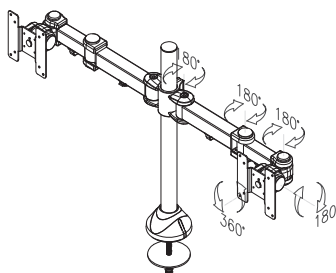

FPMA-D935D

- **Screen size**
  10-26" (25-65 cm)
- **Vesa**
  Min: 75x75 / Max: 100x100 mm
- **Max. weight**
  10 kg / 22 lbs (each screen)
- **Swivel**
  300°
- **Tilt**
  180°
- **Rotate**
  360°
- **Depth**
  12-50 cm
- **Height**
  0-50 cm
- **Assembly**
  Desk clamp (grommet optional)
- **Color**
  Silver

FPMA-D935DG

- **Screen size**
  10-26" (25-65 cm)
- **Vesa**
  Min: 75x75 / Max: 100x100 mm
- **Max. weight**
  12 kg / 26 lbs (each screen)
- **Swivel**
  300°
- **Tilt**
  180°
- **Rotate**
  360°
- **Depth**
  12-50 cm
- **Height**
  0-50 cm
- **Assembly**
  Desk grommet
- **Color**
  Silver

FPMA-D935D4

- **Screen size**
  10-26" (25-65 cm)
- **Vesa**
  Min: 75x75 / Max: 100x100 mm
- **Max. weight**
  7,5 kg / 16,5 lbs (each screen)
- **Swivel**
  300°
- **Tilt**
  180°
- **Rotate**
  360°
- **Depth**
  12-50 cm
- **Height**
  0-70 cm
- **Assembly**
  Desk clamp
- **Color**
  Silver