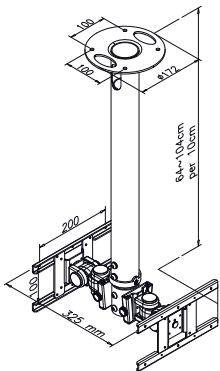

Screen size	10-40" (25-100 cm)
Vesa	Min: 75x75 / Max: 200x200 mm
Max. weight	20 kg / 44 lbs (each screen)
Swivel	180°
Tilt	180°
Rotate	360°
Depth	9 cm
Height	64-105 cm
Color	Black

Screen size	22-52" (55-130 cm)
Vesa	Min: 200x200 / Max: 600x400 mm
Max. weight	35 kg / 77 lbs
Swivel	60°
Tilt	25°
Rotate	-
Depth	8 cm
Height	67-107 cm
Color	 FPMA-C400BLACK FPMA-C400SILVER

Screen size	22-52" (55-130 cm)
Vesa	Min: 200x200 / Max: 400x400 mm
Max. weight	25 kg / 55 lbs
Swivel	360°
Tilt	10°
Rotate	-
Depth	8 cm
Height	25-175 cm
Color	Silver