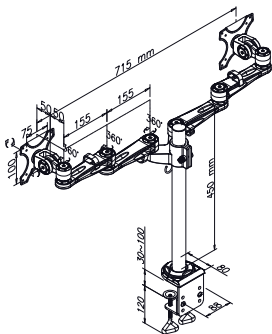

FPMA-D935D

- **Screen size**
  10-26" (25-65 cm)
- **Vesa**
  Min: 75x75 / Max: 100x100 mm
- **Max. weight**
  10 kg / 22 lbs (each screen)
- **Swivel**
  300°
- **Tilt**
  180°
- **Rotate**
  360°
- **Depth**
  12-50 cm
- **Height**
  0-50 cm
- **Assembly**
  Desk clamp (grommet optional)
- **Color**
  Silver

FPMA-D935DG

- **Screen size**
  10-26" (25-65 cm)
- **Vesa**
  Min: 75x75 / Max: 100x100 mm
- **Max. weight**
  12 kg / 26 lbs (each screen)
- **Swivel**
  300°
- **Tilt**
  180°
- **Rotate**
  360°
- **Depth**
  12-50 cm
- **Height**
  0-50 cm
- **Assembly**
  Desk grommet
- **Color**
  Silver

FPMA-D935D4

- **Screen size**
  10-26" (25-65 cm)
- **Vesa**
  Min: 75x75 / Max: 100x100 mm
- **Max. weight**
  7,5 kg / 16,5 lbs (each screen)
- **Swivel**
  300°
- **Tilt**
  180°
- **Rotate**
  360°
- **Depth**
  12-50 cm
- **Height**
  0-70 cm
- **Assembly**
  Desk clamp
- **Color**
  Silver