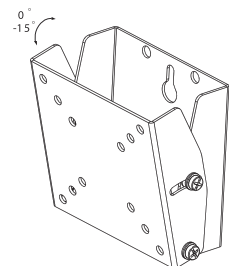

- Screen size** 10-30" (25-75 cm)
- Vesa** Min: 50x50 / Max: 100x100 mm
- Max. weight** 15 kg / 33 lbs
- Swivel** -
- Tilt** 15°
- Rotate** -
- Depth** 5 cm
- Height** -
- Color** Black

FIXED

FIXED

TILT

FPMA-W110