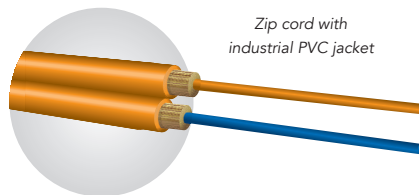

J JACKET: -50°C TO +75°C & OIL RESISTANT, SUN, & FUNGUS RESISTANT

FIBER COUNT	OM1 MULTI-MODE (62.5/125)	OM3 MULTI-MODE (50/125)	OS2 SINGLE MODE
2	BE002JWLS9KR	BE002JALT9KR	BE002JSLX9KR
6	BE006JWLS9KR	BE006JALT9KR	BE006JSLX9KR
12	BE012JWLS9KR	BE012JALT9KR	BE012JSLX9KR
24	BE024JWLS9KR	BE024JALT9KR	BE024JSLX9KR

Patch Cord Configurator

Level 1 Construction

Level 2 Construction

Level 3 Construction

Ex:

L1	-	1	-	OS2	-	05	-	LC	-	LC	-	025
LEVEL		FIBERS		FIBER		COLOR		CONNECTOR 1		CONNECTOR 2		FOOTAGE FT
L1		1		OM1		08 - ORANGE		LC		LC		ANY
L2		2		OM3		16 - AQUA		ST		ST		
L3				OS2		05 - YELLOW		SC		SC		
								LCV1 (L3)		LCV1 (L3)		

Example:

L1-1-OS2-05-LC-LC-025 = Level 1, 1 Fiber, Single Mode, Yellow, LC, LC, 25 Feet

L1-2-OS2-05-LC-LC-025 = Level 1, 2 Fiber, Single Mode, Yellow, LC, LC, 25 Feet

 Connectivity, Enclosures, and Adapter Plates

Pre-Polished Fiber Optic Connectivity

XPRESS ULTRA SC CONNECTORS WITH 2.0mm BOOT

PART NUMBER	PART DESCRIPTION
RFC-SC6-2MM-12	FIBER CONN, PRE-POLISHED, SC, 62.5, 2MM, 12 PACK WITH TOOL (OM1)
RFC-SC5G-2MM-12	FIBER CONN, PRE-POLISHED SC, OM3/OM4, 2MM, 12 PACK WITH TOOL (OM 3/4)
RFC-SC8-2MM-12	FIBER CONN, PRE-POLISHED, SC, SM, 2MM, 12 PACK WITH TOOL (OS2)
RFC-SCAPC-2MM-12	FIBER CONN, PRE-POLISHED, SC, APC, 2MM, 12 PACK WITH TOOL (OS2)