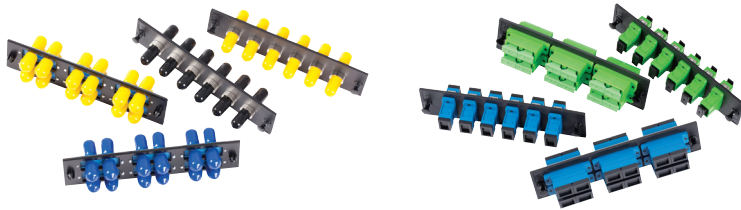

Patch Cord Configurator

Level 1 Construction

Level 2 Construction

Level 3 Construction

Ex:

L1	-	1	-	OS2	-	05	-	LC	-	LC	-	025
LEVEL		FIBERS		FIBER		COLOR		CONNECTOR 1		CONNECTOR 2		FOOTAGE FT
L1		1		OM1		08 - ORANGE		LC		LC		ANY
L2		2		OM3		16 - AQUA		ST		ST		
L3				OS2		05 - YELLOW		SC		SC		
								LCV1 (L3)		LCV1 (L3)		

Example:

L1-1-OS2-05-LC-LC-025 = Level 1, 1 Fiber, Single Mode, Yellow, LC, LC, 25 Feet

L1-2-OS2-05-LC-LC-025 = Level 1, 2 Fiber, Single Mode, Yellow, LC, LC, 25 Feet

 Connectivity, Enclosures, and Adapter Plates

Pre-Polished Fiber Optic Connectivity

XPRESS ULTRA SC CONNECTORS WITH 2.0mm BOOT

PART NUMBER	PART DESCRIPTION
RFC-SC6-2MM-12	FIBER CONN, PRE-POLISHED, SC, 62.5, 2MM, 12 PACK WITH TOOL (OM1)
RFC-SC5G-2MM-12	FIBER CONN, PRE-POLISHED SC, OM3/OM4, 2MM, 12 PACK WITH TOOL (OM 3/4)
RFC-SC8-2MM-12	FIBER CONN, PRE-POLISHED, SC, SM, 2MM, 12 PACK WITH TOOL (OS2)
RFC-SCAPC-2MM-12	FIBER CONN, PRE-POLISHED, SC, APC, 2MM, 12 PACK WITH TOOL (OS2)

XPRESS ULTRA LC CONNECTORS WITH 2.0mm BOOT

PART NUMBER	PART DESCRIPTION
RFC-LC6-2MM-12	FIBER CONN, PRE-POLISHED, LC, 62.5, 2MM, 12 PACK WITH TOOL (OM1)
RFC-LC5G-2MM-12	FIBER CONN, PRE-POLISHED, LC, OM3/OM4, 2MM, 12 PACK WITH TOOL (OM 3/4)
RFC-LC8-2MM-12	FIBER CONN, PRE-POLISHED, LC, SM, 2MM, 12 PACK WITH TOOL (OS2)
RFC-LCAPC-2MM-12	FIBER CONN, PRE-POLISHED, LC, APC, 2MM, 12 PACK WITH TOOL (OS2)