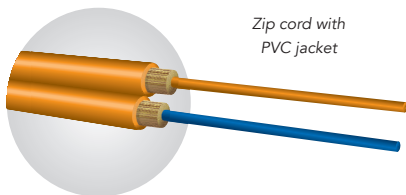

Z JACKET: LOW SMOKE ZERO HALOGEN, SUN, & FUNGUS RESISTANT

FIBER COUNT	OM1 MULTI-MODE (62.5/125)	OM3 MULTI-MODE (50/125)	OS2 SINGLE MODE
2	BE002ZWLS9KE	BE002ZALT9KE	BE002ZSLX9KE
6	BE006ZWLS9KE	BE006ZALT9KE	BE006ZSLX9KE
12	BE012ZWLS9KE	BE012ZALT9KE	BE012ZSLX9KE
24	BE024ZWLS9KE	BE024ZALT9KE	BE024ZSLX9KE

J JACKET: -50°C TO +75°C & OIL RESISTANT, SUN, & FUNGUS RESISTANT

FIBER COUNT	OM1 MULTI-MODE (62.5/125)	OM3 MULTI-MODE (50/125)	OS2 SINGLE MODE
2	BE002JWLS9KR	BE002JALT9KR	BE002JSLX9KR
6	BE006JWLS9KR	BE006JALT9KR	BE006JSLX9KR
12	BE012JWLS9KR	BE012JALT9KR	BE012JSLX9KR
24	BE024JWLS9KR	BE024JALT9KR	BE024JSLX9KR

Patch Cord Configurator

Level 1 Construction

Level 2 Construction

Level 3 Construction

Ex:

L1	-	1	-	OS2	-	05	-	LC	-	LC	-	025
LEVEL		FIBERS		FIBER		COLOR		CONNECTOR 1		CONNECTOR 2		FOOTAGE FT
L1		1		OM1		08 - ORANGE		LC		LC		ANY
L2		2		OM3		16 - AQUA		ST		ST		
L3				OS2		05 - YELLOW		SC		SC		
								LCV1 (L3)		LCV1 (L3)		

Example:

L1-1-OS2-05-LC-LC-025 = Level 1, 1 Fiber, Single Mode, Yellow, LC, LC, 25 Feet

L1-2-OS2-05-LC-LC-025 = Level 1, 2 Fiber, Single Mode, Yellow, LC, LC, 25 Feet

 Connectivity, Enclosures, and Adapter Plates