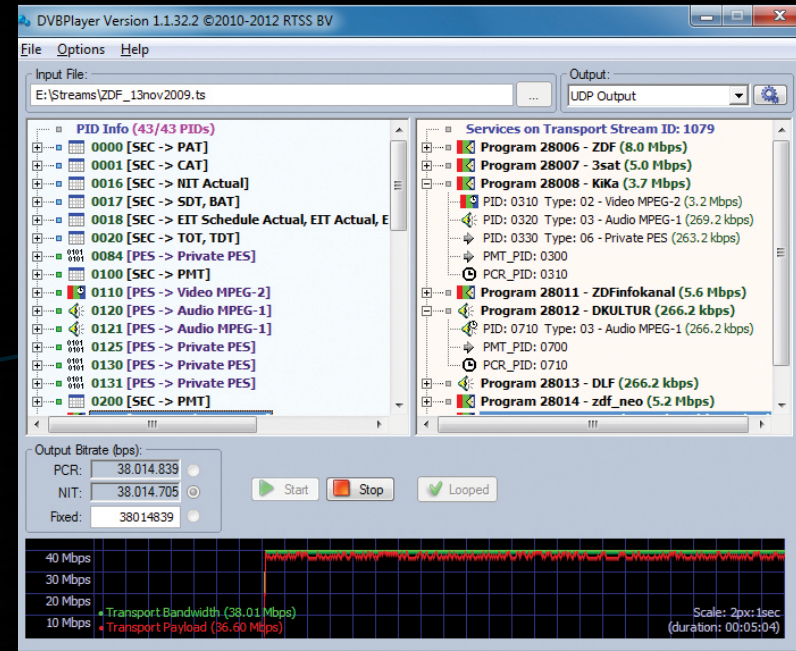

## DVBEncoder

H.264 encoding and streaming of HD/SD SDI, HDMI, and Composite inputs.  
Option for DVBMosaic and DVBLoudness.

## DVBStreamRecorder

Instant and scheduled Stream recording.

# DVBPlayer

Easy playout application for transport stream files.

Output to File, UDP (Unicast or Multicast) or ASI.

Possibility to insert different errors:

- Corrupt TS packet
- CC Errors
- Extra bytes

# DVBEncoder

H.264 encoding and streaming of SDI or HDMI sources.

Applications, like DVBMosaic or DVBLoudness, can operate on remote locations.

Their displays can now easily be streamed to a central Network Operating Center (NOC).