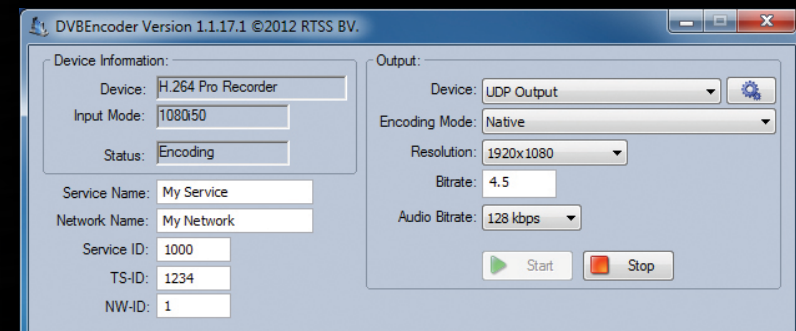

DVBEncoder

H.264 encoding and streaming of SDI or HDMI sources.

Applications, like DVBMosaic or DVBLoudness, can operate on remote locations.

Their displays can now easily be streamed to a central Network Operating Center (NOC).

Resolution and Bitrate can be fully customized.