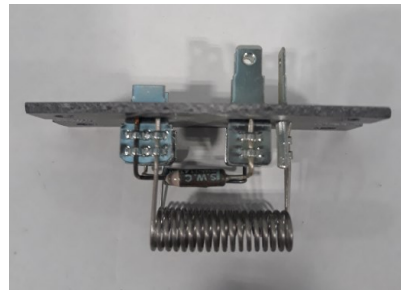

KYS1099328
BOOSTER PUMP

HVAC | MISCELLANEOUS

KYS2099013
RELAY

KYS2099019
RESISTOR

KYS2099022
RESISTOR

KYS2499130
ACTUATOR

LIGHTING | HEADLIGHTS AND MISCELLANEOUS BULBS

G-BS9005XS	HB3 HALOGEN HEADLIGHT BULB, 65W
G-BS9006XS	HB4 HALOGEN HEADLIGHT BULB, 55W
G-BSW9007	HALOGEN HI / LOW BEAM BULB, 65 / 55W
G-BS1255H3	H3 HALOGEN BULB, 55W
G-BS2057	MULTIPURPOSE, 2 FILAMENT BULB
G-BSW168	MULTIPURPOSE, 10 PACK BULBS
G-BSW194	MULTIPURPOSE, 10 PACK BULBS
G-BSW73	MULTIPURPOSE, 10 PACK BULBS
G-BSW886	THOMAS C2 WARNING BULB