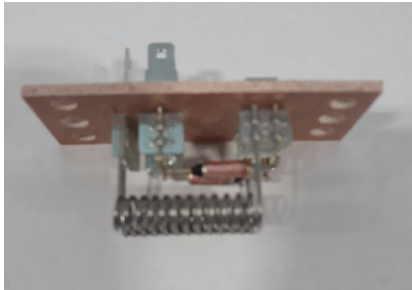

KYS1099328
BOOSTER PUMP

HVAC | MISCELLANEOUS

KYS2099013
RELAY

KYS2099019
RESISTOR

KYS2099022
RESISTOR

KYS2499130
ACTUATOR

LIGHTING | HEADLIGHTS AND MISCELLANEOUS BULBS

G-BS9005XS	HB3 HALOGEN HEADLIGHT BULB, 65W
G-BS9006XS	HB4 HALOGEN HEADLIGHT BULB, 55W
G-BSW9007	HALOGEN HI / LOW BEAM BULB, 65 / 55W
G-BS1255H3	H3 HALOGEN BULB, 55W
G-BS2057	MULTIPURPOSE, 2 FILAMENT BULB
G-BSW168	MULTIPURPOSE, 10 PACK BULBS
G-BSW194	MULTIPURPOSE, 10 PACK BULBS
G-BSW73	MULTIPURPOSE, 10 PACK BULBS
G-BSW886	THOMAS C2 WARNING BULB