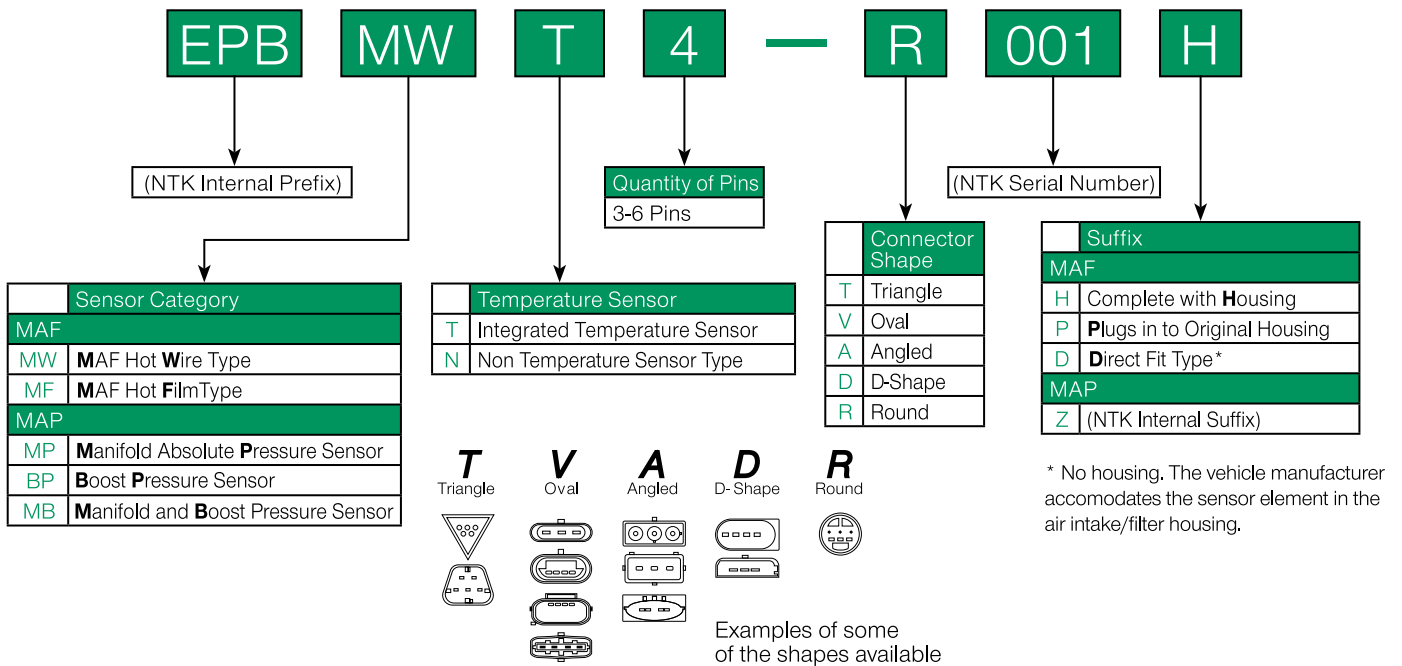

MAF AND MAP SENSOR TECHNICAL INFORMATION

NOTES ON CATALOGUE USE

Occasionally there may be a choice of selection. Sometimes the vehicle manufacturer alters design which results in another item being available for the same model. Chassis number breaks are included where obtainable. Sometimes it is possible to establish which is required when the shape of the connector is noted on the old unit.

The NTK part number system incorporates a code which describes the basic shape of the connector.

A choice can also be due to the availability of either a complete housing type or plug-in option. If the item is the plug-in type, it is described as being 'without housing'. All housing types have a part number suffix of 'H', whereas plug-in types have a suffix of 'P'.

PART NUMBER EXPLANATION

The MAF and MAP sensor Part Number Explanation Chart can be used to read the part number to determine sensor information.