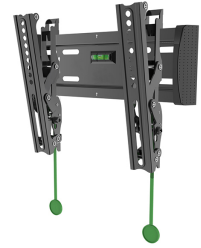

FUNCTIONALITY

Type	Tilt
Tilt (degrees)	15°
Adjustment type	None

INFORMATION

Color	Black
Main material	Steel
Warranty	5 year
EAN code	8717371444976

*Please note: The inch sizes stated are just an indication, combined with the weight and VESA sizes. The maximum weight and VESA size are absolute restrictions for the products and should not be exceeded.

Neomounts

Neomounts

Neomounts TV/Monitor Wall Mount (tiltable) for 10"-40" Screen - Black

The Neomounts wall mount, model NM-W125BLACK is a tiltable wall mount for flat screens up to 40". This mount is a great choice when you want the ultimate viewing flexibility with your flat screen.

Neomounts' tilt (15°) technology allows the mount to change to a viewing angle to fully benefit from the capabilities of the flat screen. Ideal for flat screens that are mounted higher on the wall. The depth of this mount is 3,5 centimetres.

Neomounts NM-W125BLACK is suitable for screens up to 40" (100 cm). The weight capacity of this product is 20 kg. The wall mount is suitable for screens that meet VESA hole pattern 75x75 to 200x200 mm.