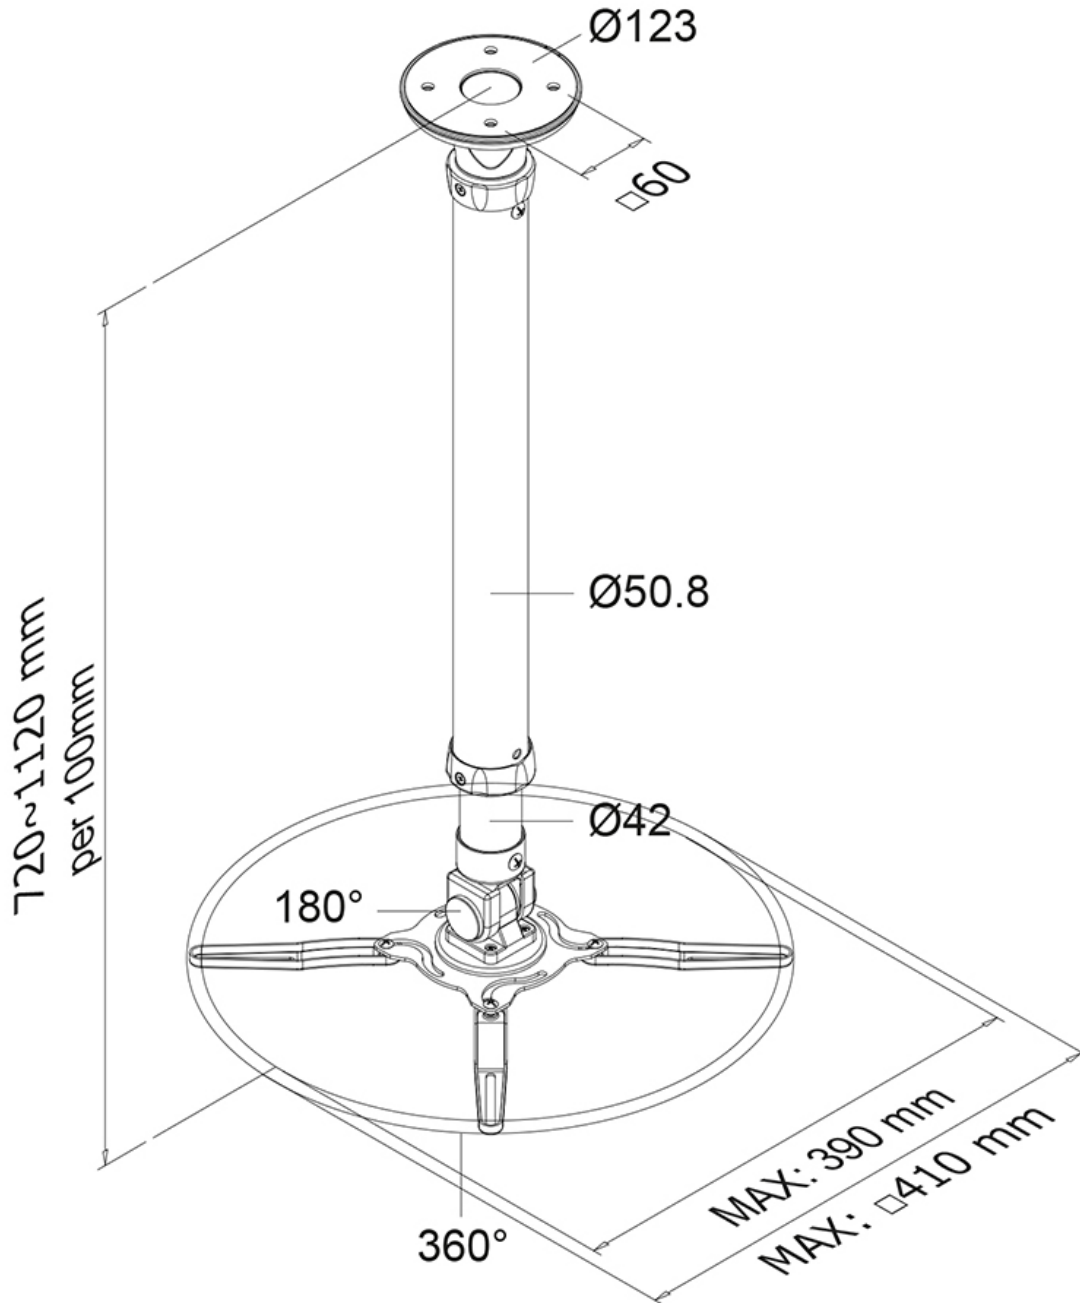

BEAMER-C350BLACK NEOMOUNTS PROJECTOR CEILING MOUNT

Neomounts