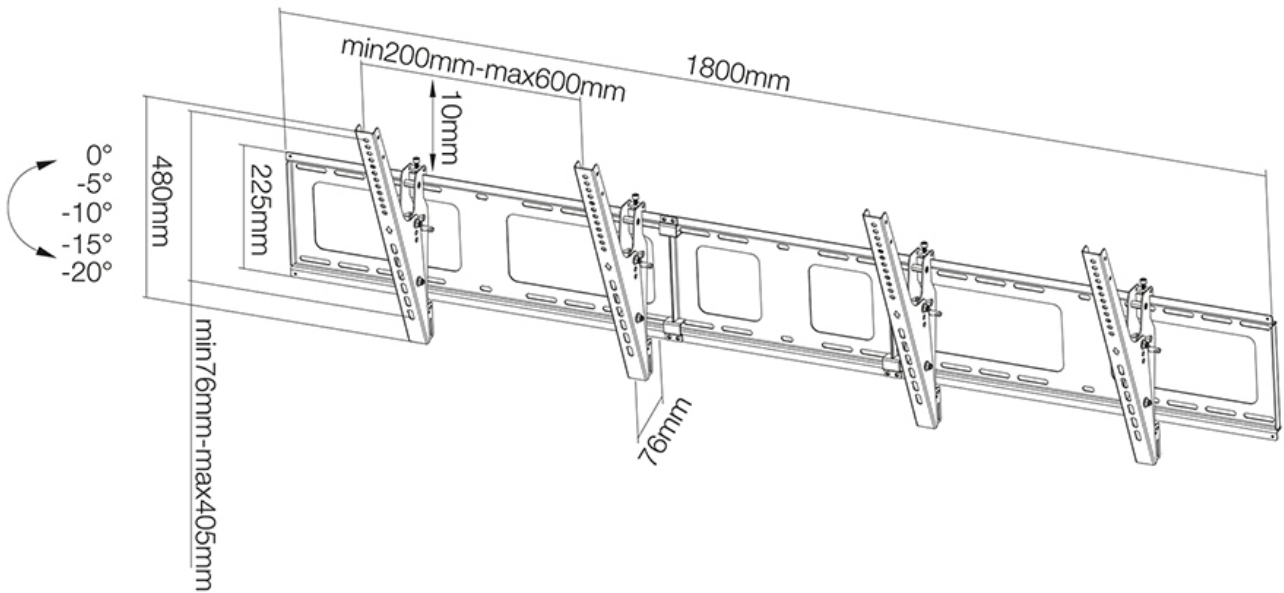

NS-WMB200BLACK

NEOMOUNTS MENU BOARD WALL MOUNT

Neomounts