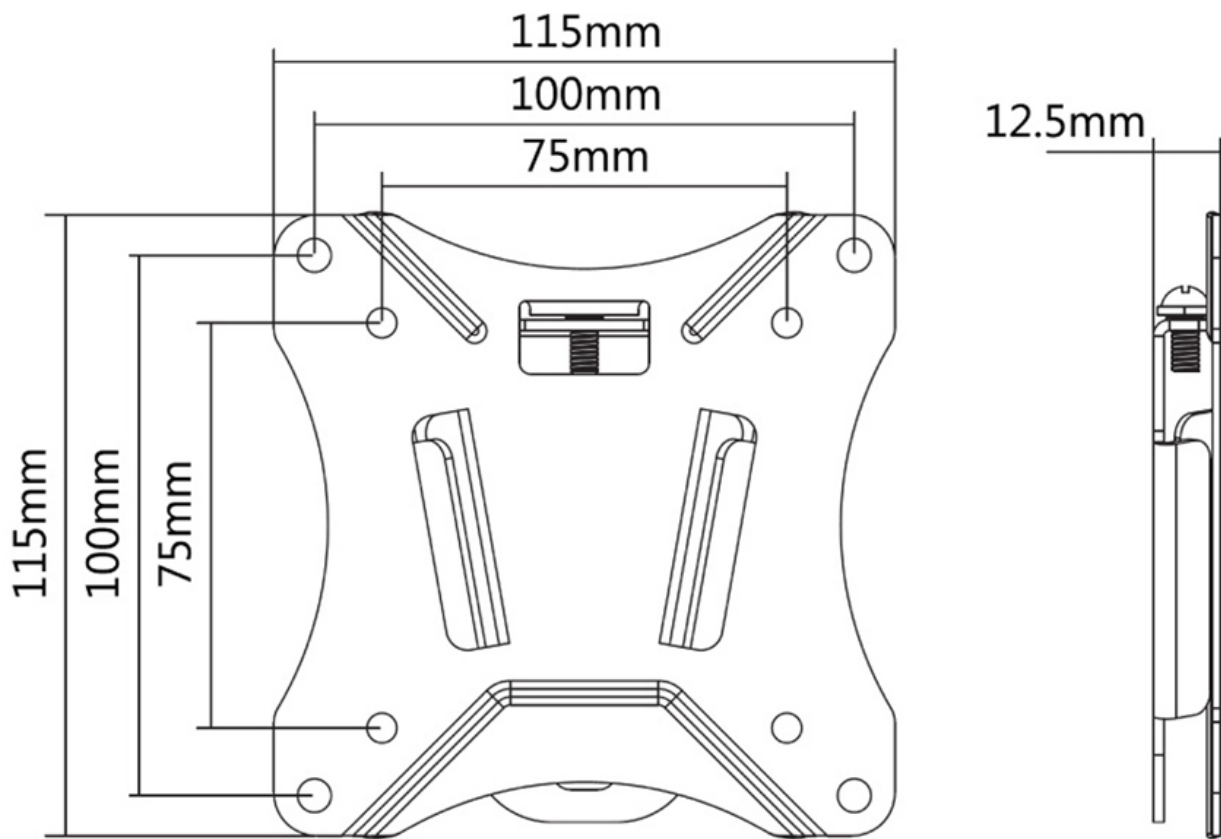

NM-W25BLACK

NEOMOUNTS TV WALL MOUNT

Neomounts