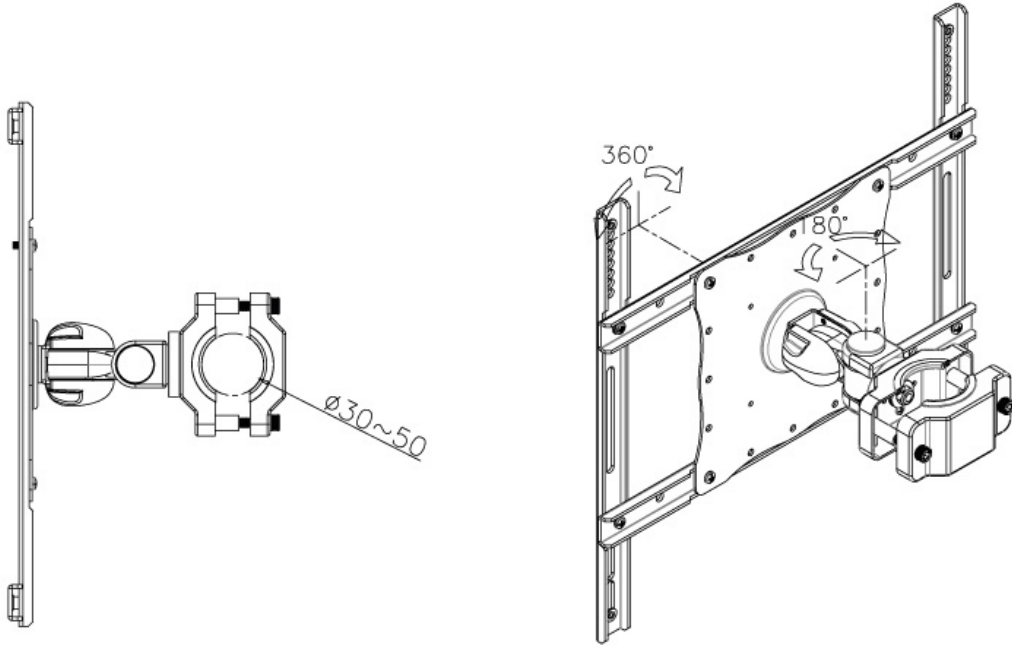

FPMA-WP440BLACK NEOMOUNTS TV POLE MOUNT

Neomounts

Measuring unit: mm