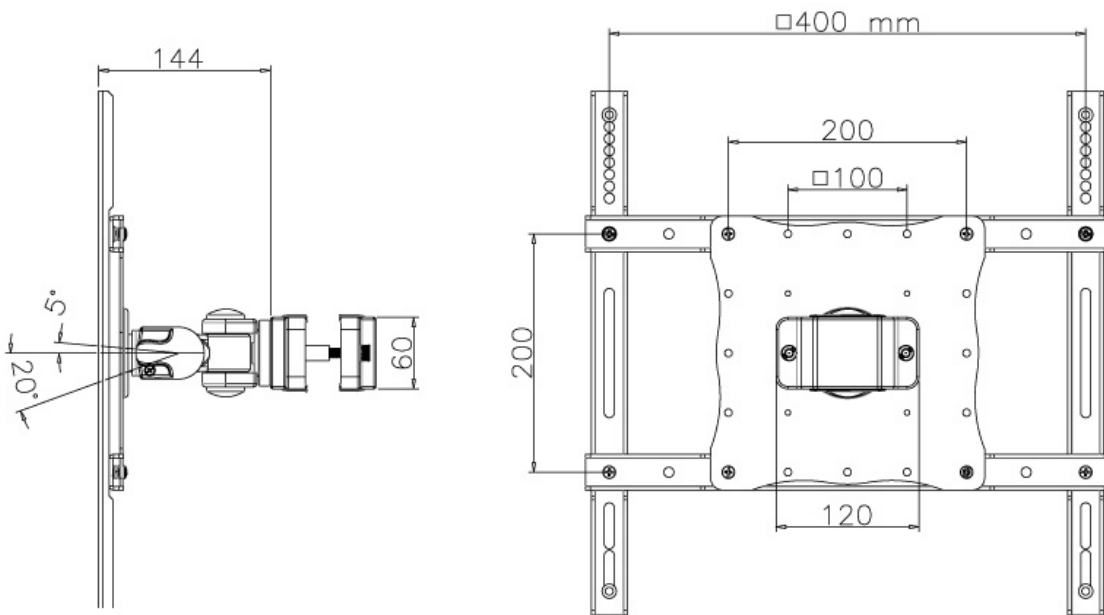

FPMA-WP440BLACK NEOMOUNTS TV POLE MOUNT

Neomounts

Measuring unit: mm