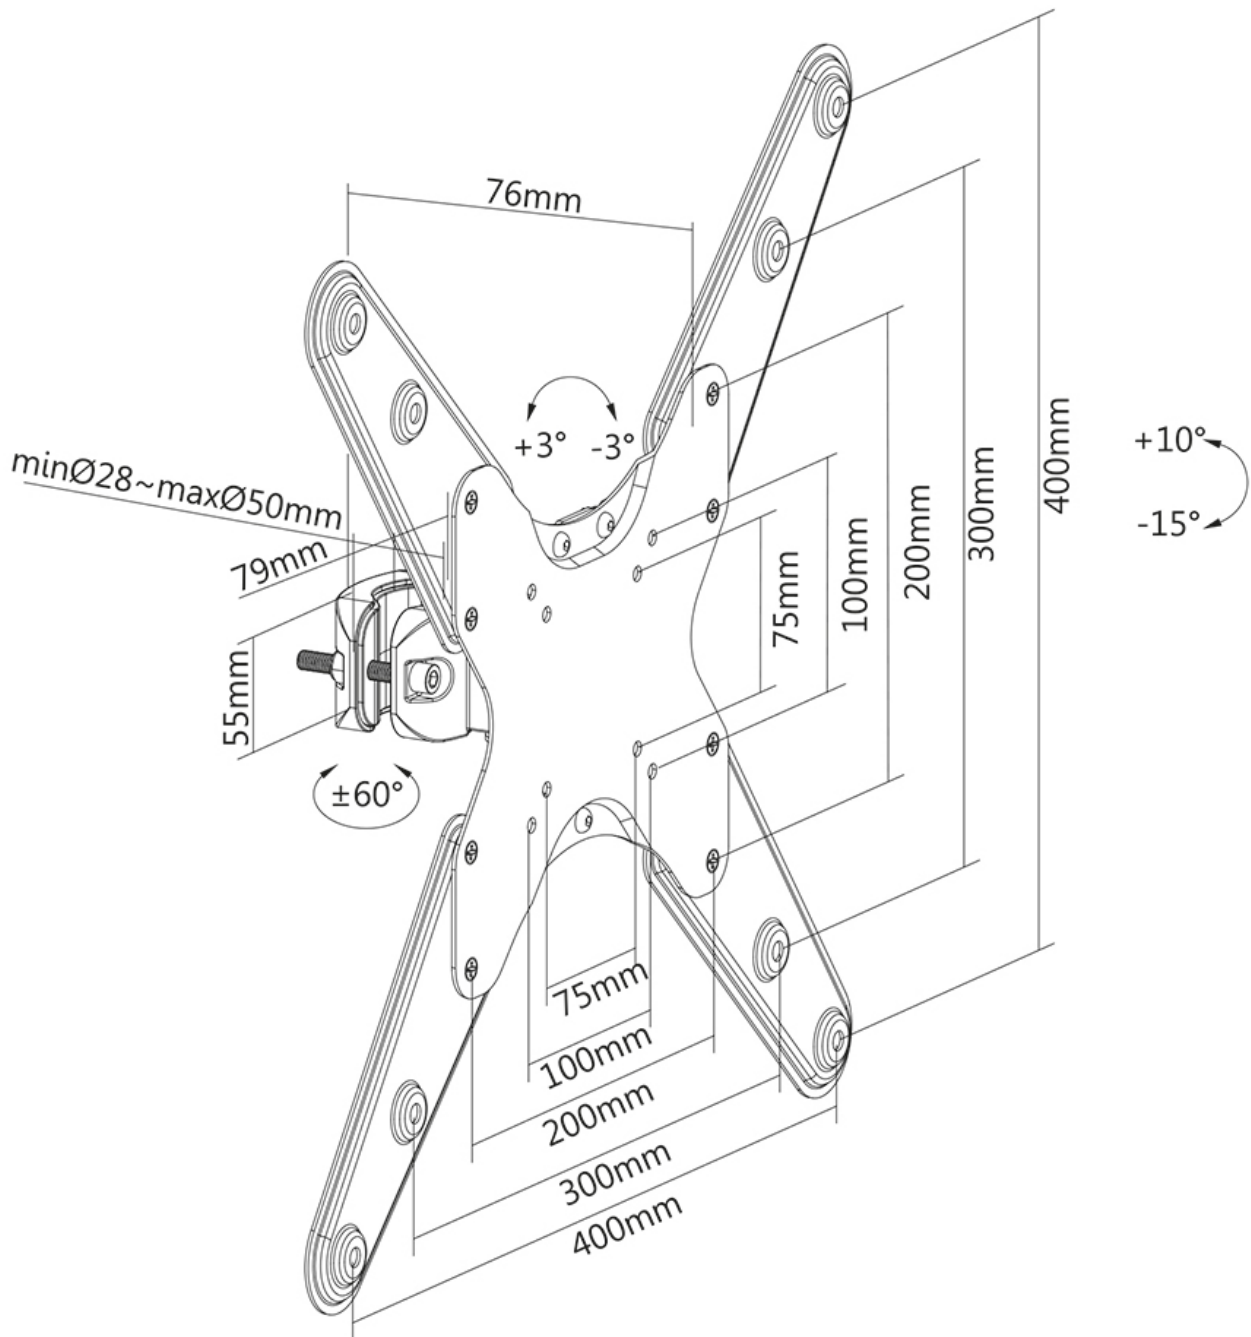

FUNCTIONALITY

Type	Tilt Rotate Swivel
Tilt (degrees)	+10°, -15°
Swivel (degrees)	120°
Height	45 cm
Width	45 cm
Depth	12,2 cm

INFORMATION

Color	Black
Main material	Steel
Warranty	5 year
EAN code	8717371449001

*Please note: The inch sizes stated are just an indication, combined with the weight and VESA sizes. The maximum weight and VESA size are absolute restrictions for the products and should not be exceeded.

Neomounts FL40-430BL14 full motion TV pole mount (Ø28-50 mm) for 32-55" screens - Black

The Neomounts FL40-430BL14 is a full motion pole mount for flat screens up to 55" with a maximum weight capacity of 25 kg. The versatile tilt (25°) and swivel (120°) technology allows you to create the optimum viewing angle. The mount can be levelled for the perfect installation.

The FL40-430BL14 has a depth of 7,6 cm and is suitable for screens that meet VESA hole pattern 75x75 to 400x400 mm.

FL40-430BL14

NEOMOUNTS TV POLE MOUNT

Neomounts