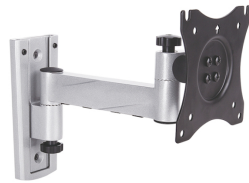

The LDA18-111 is an articulating wall mount for 13"-32" flat-panel TVs up to 15kg/33lbs especially designed for RVs, TRAILERS, ICE HOUSES, or other mobile units. With enhanced fixing structure, it can be widely applied in RVs, Motor Homes, Caravans, or Ice Houses where the TV needs to be protected from the damage while travelling.

Features and Specifications

- VESA: 75/100
- Suitable for most TVs 13-32 inches
- Maximum weight capacity: 33lbs
- 2 Dock Plates supplied
- Tilt: Up or Down approx: 55 degrees UP, 35 degrees DOWN
- Swivel (left right): 180 degrees

LU-LCD-201P Extension Arms for LU-LDA18-111 Travel Mount to VESA 200x200 ..... 4.24 C

LU-LDA18-222 ARM 3-Way TRAVEL/LOCK Adjustable/Tilt Wall Mount Bracket 13-42" to 33 lbs ..... 26.46 A