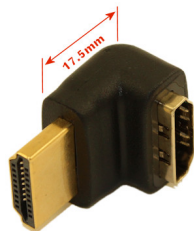

Connect this handy adapter to your HDTV and then connect a standard male HDMI wire to this adapter. Ideal for TVs that are wall-mounted, but do not leave enough room for the cable to easily connect. Once male HDMI end is inserted, adapter has approx 3/8" clearance. Gold Plated, HDMI 1.4 certified.