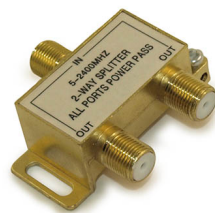

-- RG6 COAX SPLITTERS, DISTRIBUTION SYSTEMS, AMPLIFIERS, AND SWITCHES --

FE-ADT-140	Coax Splitter, 2 Way, (Premium, Gold Plated) 5-2400 Mhz	3.42 C

This premium signal splitter is able to split a single input signal into multiple separate signals. Convenient and ideal for those who have the need for additional outputs into multiple displays from one source.

- Non-powered
- 5~2400 MHz
- 1 input 2 output
- 2-way F-type splitter
- Best for cable, satellite TV where a HIGH QUALITY split is needed with minimal signal loss

FE-ADT-157	Coax Splitter, 4 Way, (Premium, Gold Plated) 5-2400 Mhz	5.37 D
DA-70-0078	4-Gang 110 Phone Plate with Coax Video Distribution Wall-Plate, White	33.81 X
DA-RG6-30-1516	Coax Splitter: 6 Way 1000Mhz	13.75 B
DA-RG6-30-1518	Coax Splitter: 8 Way 1000Mhz	15.44 B
NW-97W3569	Coax Splitter: 8 Way 54-1000Mhz, Amplified, Powered	78.79 B
NW-42AH1271	Antenna Transformer Adapter (75/30 Ohm) for Legacy TV Support, Out/Indoor	8.79 A

-- RG6 COAX CRIMPING AND STRIPPING TOOLS AND ACCESSORIES --

BE-252023	Compression Connector Tool Kit, Cutter, and Compression Connectors (18pc)	64.79 A
WN-TOOLCOM-N	Deluxe Coaxial Compression Tool for RG59, RG6, and RG11 F Type Connector	47.74 A
FE-PAN-F	Wall plate: Coax/F-Type 2.5Ghz D-Series/Neutrik Panel Mount Connector	4.73 C
DA-WAL-32-0032	Wall plate: 2 F/Type Coax Connectors, White	2.06 B
BE-101812IV	Keystone Wallplate Jack Insert/Coupler Type for Coax F-Type/RG-6/RG-59, Ivory	0.97 B