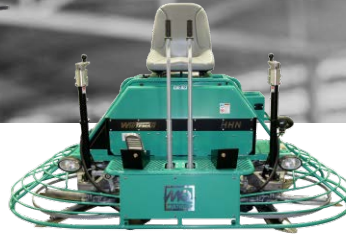

GENUINE PARTS

EVERYTHING YOU NEED FOR ROUTINE MAINTENANCE ON YOUR MQ EQUIPMENT, IN ONE CONVENIENT KIT.

You no longer need to spend hours searching for individual parts. We now offer kits for routine maintenance on many of our popular construction and power machines.

Find Your Kit

Contact:

- ✉ parts@multiquip.com
- ☎ (800) 427-1244
- 🌐 multiquip.com