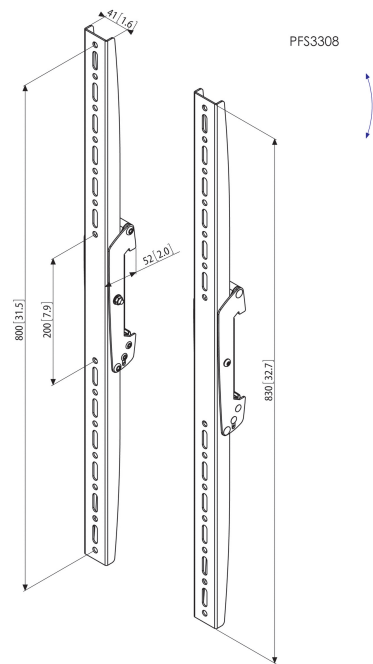

Interface display strips PFS 3308

Specifications

The PFS 3308 interface display strips are a part of the modular Connect-it system with which you can create your own ceiling solution for medium- to large-sized displays.

Interface display strips PFS 3308

The PFS 3308 is suitable for medium- to large-sized displays up to 80 kg with a max. vertical fitment of 800 mm. Combine these interface display strips with one of the Connect-it ceiling plates (PUC 1060/ 1070/ 1080/ 1090), a Connect-it pole (PUC 2508/ 2515/ 2530) and a Connect-it interface bar (PFB 3405/ 3407/ 3409/ 3411) for a complete ceiling solution.

Features

- Interface display strips PFS 33xx Series in 6 different lengths to exactly match the display
- Max. vertical fitment: 800 mm
- Autolock[®] locking system
- Stylish design

Logistic information

- Packaging size: 133x868x81 mm
- Max. weight: 4 kg / 8 lbs
- EAN Code: 8712285318924