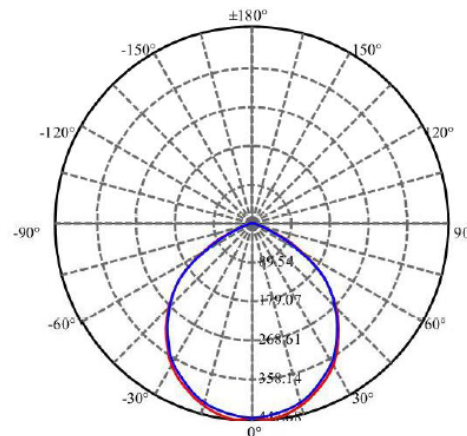

72682A - 6" FLUSH LENS DOWNLIGHT

WITH REMOTE DRIVER

120V 27K/3K/35K/4K/5K 15W

Technical Specifications

Electrical:

Input Voltage: 120V
Current: 0.13A @ 120V
Frequency: 50-60Hz
Power Factor: >0.85

Product Parameters:

Wattage: 15W
Efficacy: 67 lm/ watt
50,000+ LED Life Span CCT:
2.7K-5K

Chromaticity Measurements:

Beam Angle: 112°
CRI: 93
R9: 17

Component Specifications:

LED: SMD2835
Driver: 120V
50-60HZ

Dimming:

TRIAC Dimming

Operating Temperature:

Minimum Starting -31° - 122° F

Construction:

Housing: Aluminum Housing/ Smooth Trim -
White Finish

IP Rating: IP43 Indoor Damp Location Rated

Lens Material: Frosted Polycarbonate Lens

Mounting: Ceiling Mount

(Drywall / Sheetrock)

Listings: cULus, Energy Star

Warranty:

Morris Products carries a 5 year warranty from date of purchase against defects in materials and workmanship (assuming normal and proper usage).

Photometry:

Light Distribution Curve:

C0(Max):
C0/C180:
C90/C270: