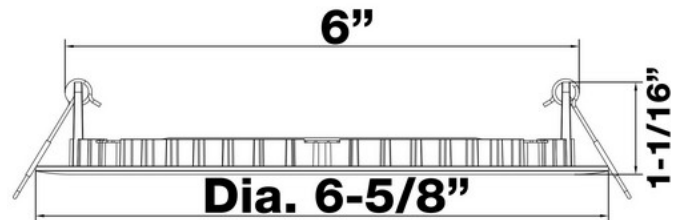

72682A - 6" FLUSH LENS DOWNLIGHT

WITH REMOTE DRIVER

120V 27K/3K/35K/4K/5K 15W

FEATURES:

- Perfect for Residential or Commercial Applications
- Aluminum Housing/Trim - Paintable
- Color Tunable - 2700K, 3000K, 3500K, 4000K, 5000K Selectable
- Torsion Spring Brackets for Mounting to Sheetrock
- Junction Box Included
- Operating Temperature: -31°F to 122°F
- 50,000+ Hour LED Life Expectancy
- Wet Location Rated
- IC (Insulation Contact) Rated
- cETLus & Energy Star Listed
- 5 Year Warranty