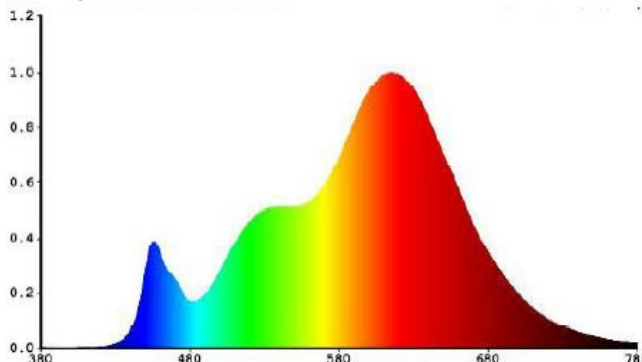

Photometrics:

4.1 Spectral Distribution