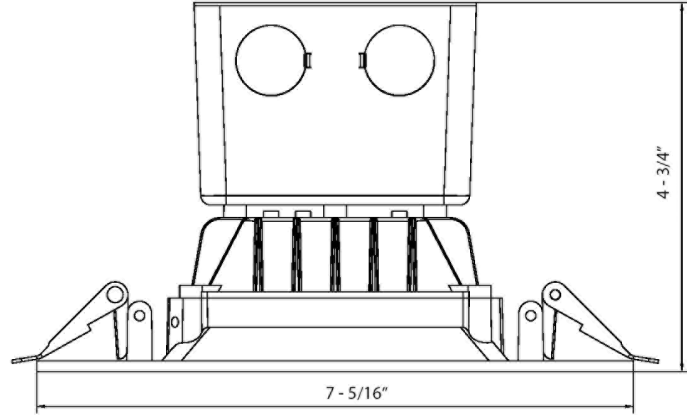

## FEATURES:

- Includes 4" Square Junction Box
- Baffle Trim
- IP44 Damp Location Rated
- IC (Insulation Contact) Rated
- PC Housing & Trim
- Triac Dimming - Dimmable @ 120V Only-Down to 10%
- Torsion Spring Brackets for Mounting to Sheetrock
- Perfect for residential or commercial applications
- 5 Year Warranty
- Operating Temperature: -31°F to 122°F