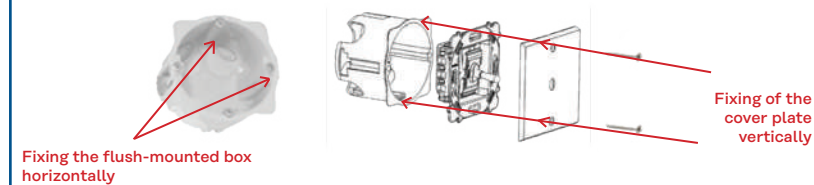

Double, triple and quadruple boxes :
Spacing 71 mm between each mechanism

IMPORTANT

Iris by MODELEC Collection

Cut off the lugs on the flush-mount box or choose the reference down below :

MODELEC MECHANISMS