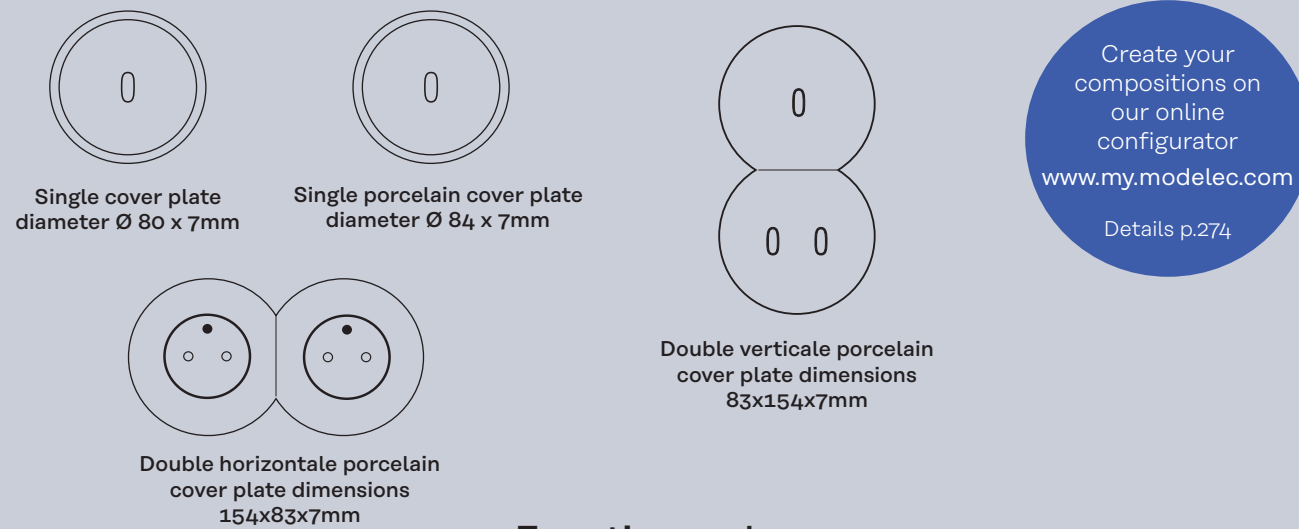

TECHNICAL INFORMATION

Dimensions of cover plates

Create your compositions on our online configurator www.my.modelec.com
Details p.274

Function codes