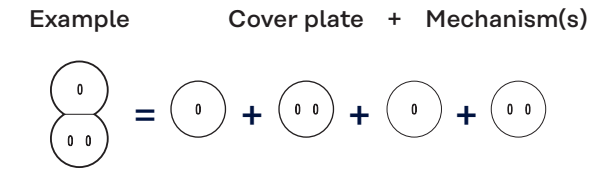

DOUBLE VERTICALE PORCELAIN COVER PLATES AND DOUBLE WOODEN BASE

A complete switch, consisting of a cover plate and a single mechanism for the functions required.