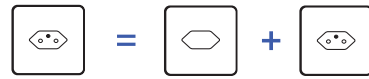

HITERA COLLECTION

International Range

INTERNATIONAL SOCKETS MECHANISMS - SWITZERLAND - ITALY - EURO US - UK
A complete switch, consisting of a cover plate and a single mechanism for the functions required.

Example Cover plate + Mechanism(s)

Single cover plates

Single cover plates dimensions :
85x85x6mm

	White Soft Touch	Black Soft Touch	White Terrazzo	Black Terrazzo	Light Oak	Dark Oak	
190-S	481	482	485	486	491	492	
190-S	190-481-S	190-482-S	190-485-S	190-486-S	190-491-S	190-492-S	
190-D5	190-481-D5	190-482-D5	190-485-D5	190-486-D5	190-491-D5	190-492-D5	
190-I	190-481-I	190-482-I	190-485-I	190-486-I	190-491-I	190-492-I	
199-	199-481	199-482	199-485	199-486	199-491	199-492	
RETAIL PRICE EX TAX		46,60 €	46,60 €	50,90 €	50,90 €	48,80 €	48,80 €