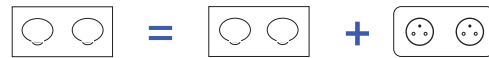

Example Cover plate + Mechanism(s)