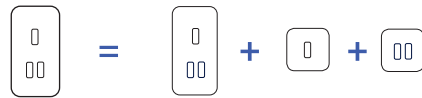

M COLLECTION

Cover plates with flat buttons

DOUBLE VERTICAL COVER PLATES

A complete switch, consisting of a cover plate and a single mechanism for the functions required.

Example : Cover plate + Mechanism(s)