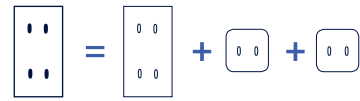

Example : Cover plate + Mechanism(s)