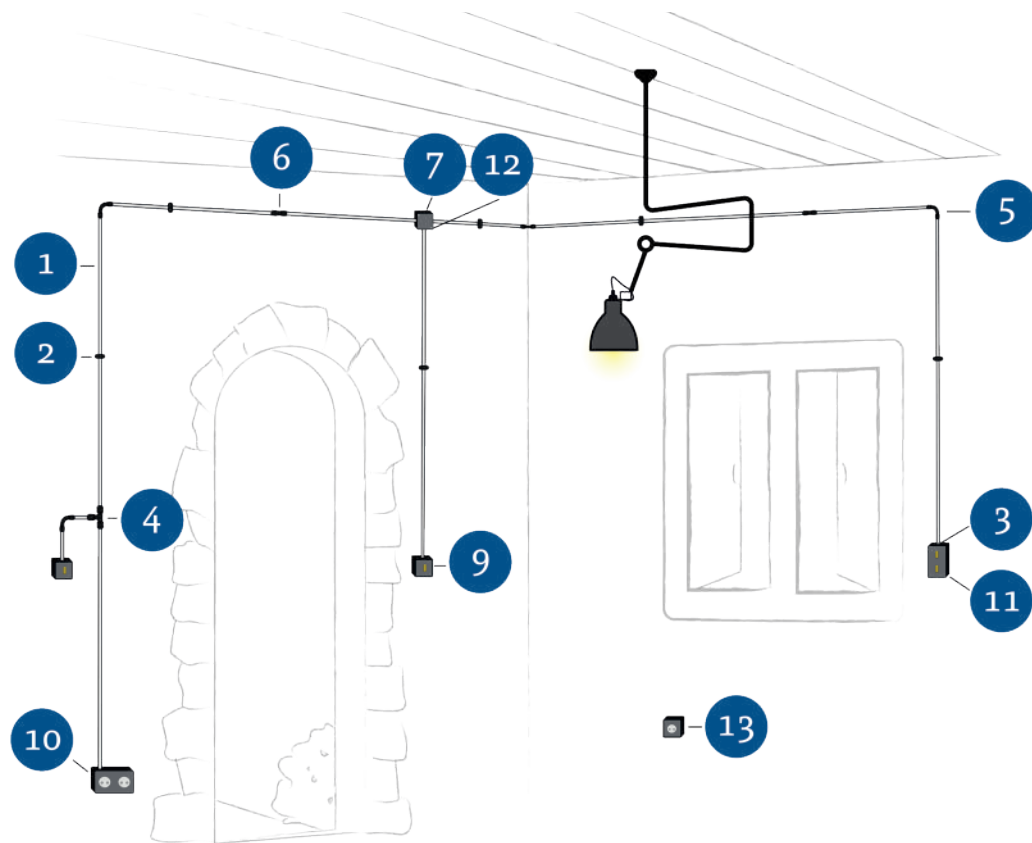

1▪ M Collection, STB
Steel, wall box with
tubular elements

M COLLECTION

Wall boxes range

WALL BOXES - ACCESSORIES - TUBULAR ELEMENTS

A complete wall box device consists of a wall box, a mechanism, a corresponding cover plate and accessories for tube mounting.

new

M COLLECTION

Wall boxes range

WALL BOXES - SINGLE AND DOUBLE COVER PLATES

A complete wall box device consists of a wall box, a mechanism, a corresponding cover plate and junction ring(s).

A complete wall box distribution device consists of a distribution box, a distribution cover plate and junction ring(s).