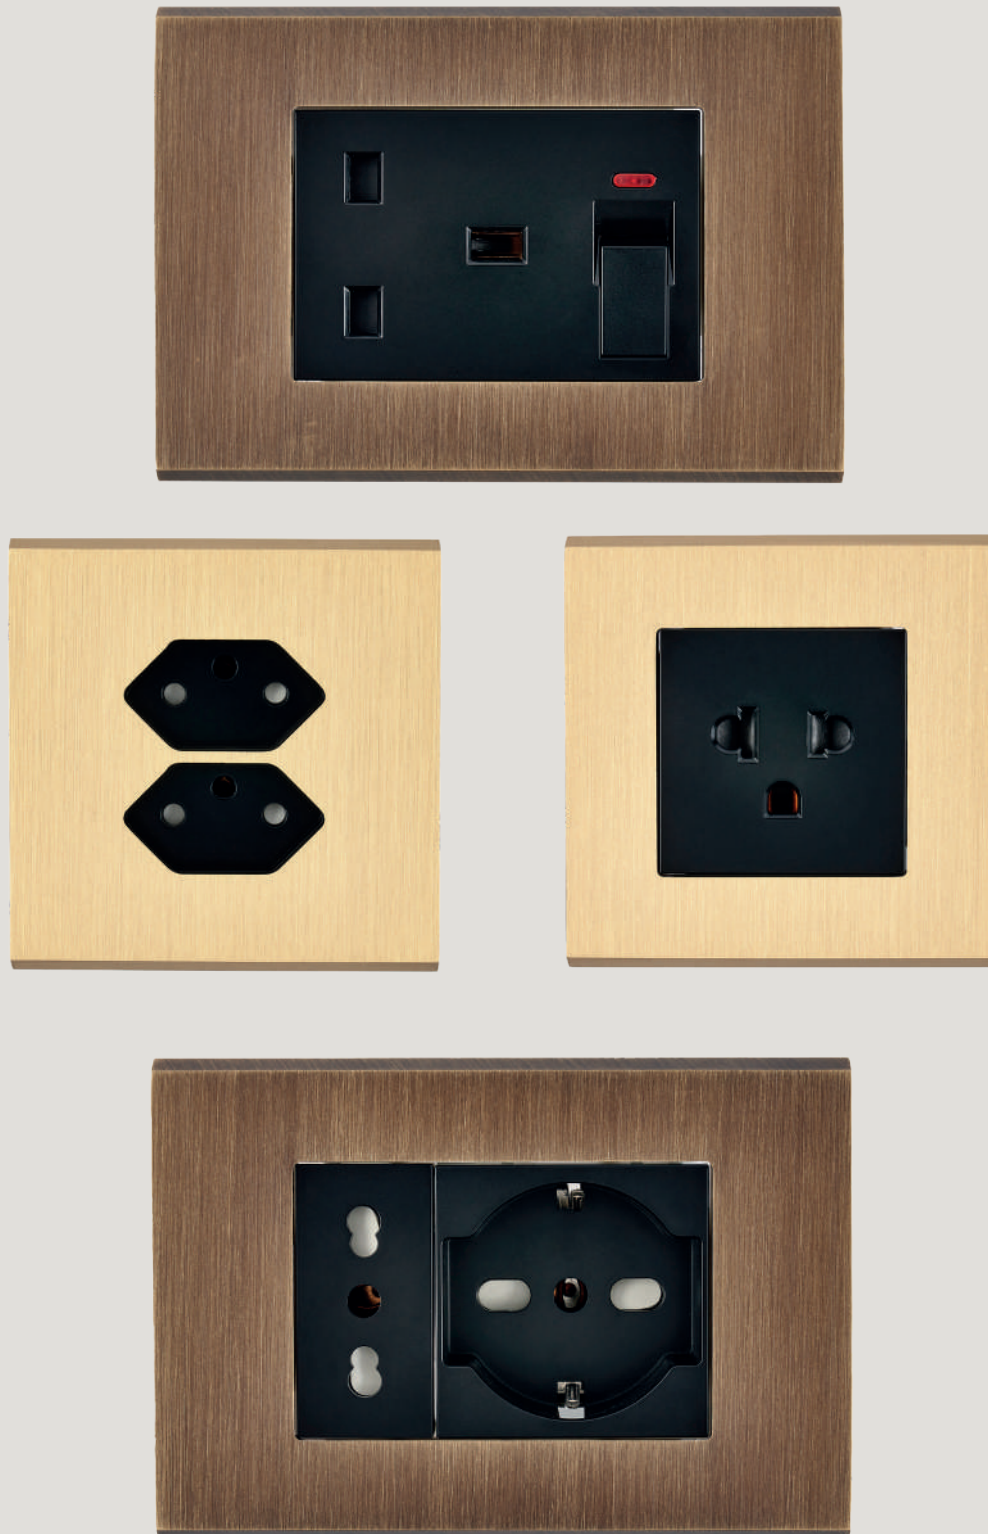

CONFIDENCE COLLECTION

International Range

INTERNATIONAL SOCKETS MECHANISMS - SWITZERLAND - ITALY - EURO US - UK
A complete switch, consisting of a cover plate and a single mechanism for the functions required.

Example Cover plate + Mechanism(s)

International sockets mechanisms

			WHITE MECHANISM	BLACK MECHANISM	RETAIL PRICE EX TAX	
SUISSE	-780G -781G		Mechanism 1 Swiss socket 2P+E	087-780G	087-781G	15,80 €
	-785G -786G		Mechanism double Swiss socket 2P+E	087-785G	087-786G	31,50 €
ITALIE	-790G -791G		Mechanism 1 bipasso socket 2P+E	087-790G	087-791G	15,80 €
	-3790G -3791G		Mechanism 1 bipasso socket 2P+E for 3 modules cover plates	087-3790G	087-3791G	15,80 €
	-795G -796G		Mechanism double bipasso socket 2P+E	087-795G	087-796G	31,50 €
	-3795G -3796G		Mechanism double bipasso socket 2P+E for 3 modules cover plates	087-3795G	087-3796G	31,50 €
	-625G -626G		Mechanism italian schuko socket 2p+E	087-625G	087-626G	21,60 €
	-3625G -3626G		Mechanism italian schuko socket 2p+E for 3 modules cover plates	087-3625G	087-3626G	21,60 €
EURO US	-3750G -3751G		Mechanism italian schuko socket + bipasso for 3 modules cover plates	087-3750G	087-3751G	37,30 €
	-3690G -3691G		Mechanism triple bipasso socket	087-3690G	087-3691G	47,30 €
GRANDE-BRETAGNE	-740G -741G		Mechanism 1 Euro-US socket 2P+E	087-740G	087-741G	21,60 €
	-760G -761G		Mechanism 1 UK socket 2P+E	087-760G	087-761G	21,60 €
MULTI-STANDARD	-3660G -3661G		Mechanism 1 UK switched socket 2P+E	087-3660G	087-3661G	25,20 €
	-720G -730G		Mechanism 1 multistandard socket 2P+E	087-720G	087-730G	22,30 €