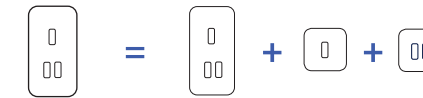

M COLLECTION

Cover plates with flat buttons

DOUBLE VERTICAL COVER PLATES

A complete switch, consisting of a cover plate and a single mechanism for the functions required.

Example : Cover plate + Mechanism(s)

Double vertical cover plate
Double cover plate dimensions:
80x151x5mm

	Brushed Nickel	Brushed Brass	Gun Metal	Old Bronze	Matt White	Matt Black	RL Blue	Matt Ivory	Sanded Nickel	Sanded Brass	STB Steel	Varnished Mirror Brass	QPC Brass
	511	512	514	517	521	522	523	524	531	532	541	542	543
Recommended button finish	NICKEL	BRASS	GUN METAL	OLD BRONZE	WHITE	BLACK	RL BLUE	IVORY	IVORY	IVORY	STEEL	BRASS	BRASS
294-  Cover plate 2 rectangular slots + 1 double USB charger slot	294-511M	294-512M	294-514M	294-517M	294-521M	294-522M	294-523M	294-524M	294-531M	294-532M	294-541M	294-542M	294-543M
296-  Cover plate 1 double USB charger slot + 1 MEDIA slot	296-511M	296-512M	296-514M	296-517M	296-521M	296-522M	296-523M	296-524M	296-531M	296-532M	296-541M	296-542M	296-543M
297-  Cover plate 1 double USB charger slot + 1 TV	297-511M	297-512M	297-514M	297-517M	297-521M	297-522M	297-523M	297-524M	297-531M	297-532M	297-541M	297-542M	297-543M
299-  Cover plate 1 socket 2P+E + 1 double USB charger slot	299-511M	299-512M	299-514M	299-517M	299-521M	299-522M	299-523M	299-524M	299-531M	299-532M	299-541M	299-542M	299-543M
284-  Cover plate 1 socket 2P+E + 2 MEDIA slots	284-511M	284-512M	284-514M	284-517M	284-521M	284-522M	284-523M	284-524M	284-531M	284-532M	284-541M	284-542M	284-543M
RETAIL PRICE EX TAX	156,90 €	156,90 €	159,40 €	159,40 €	121,00 €	121,00 €	121,00 €	121,00 €	132,30 €	132,30 €	115,70 €	164,00 €	164,00 €