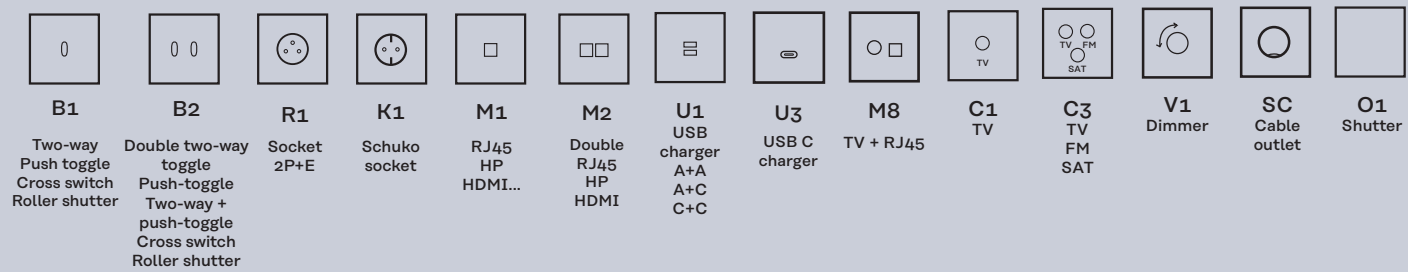

Function codes

Fixing - Mounting

Recommendations :

For easier fitting, please use the standard flushMount boxes 68 mm diameter and 50 mm deep.

Mounting : flushMount

Cover plate mounting : clips

Connection: our cover plates are mounted without earth connection

DÉSIR COLLECTION

Available from April 2024

The Desir collection is evolving!
Now available in a matte finish and with two toggle designs to choose.

Its 4 finishes for metal toggle-switches allow for contrasting or matching effects.