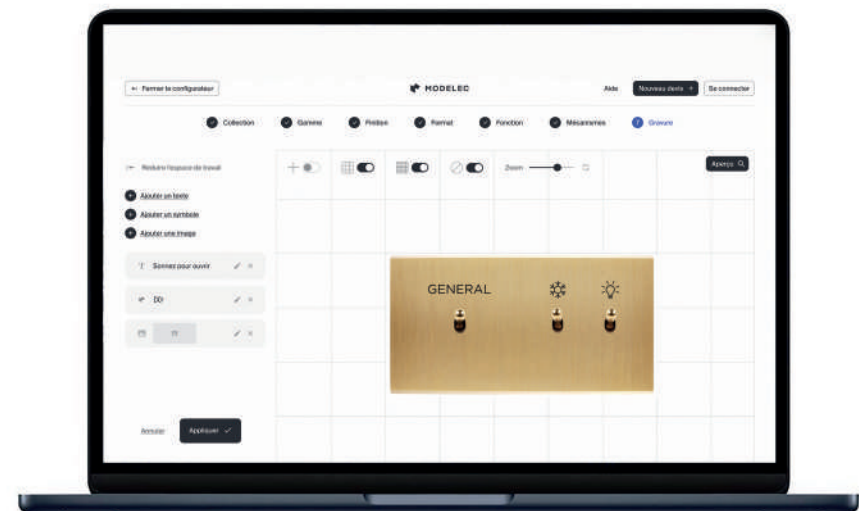

CONFIDENCE COLLECTION

Engraving

ENGRAVING

Our engravings: add the final touch to your projects.

RETAIL PRICE EX TAX

MOD	GRAVLASERS1	GRAV LASER - SYMBOL SIZE 1	Size 2 mm to 7 mm	12,80 €
MOD	GRAVLASERS2	GRAV LASER - SYMBOL SIZE 2	Size 8 mm to 11 mm	25,60 €
MOD	GRAVLASERT1	GRAV LASER - TEXT SIZE 1	Size 2 mm to 7 mm	12,80 €
MOD	GRAVLASERT2	GRAV LASER - TEXT SIZE 2	Size 8 mm to 11 mm	25,60 €
MOD	GRAVLASER11	GRAV LASER - PICTURE SIZE 1	Size 0 to 100 mm2	25,60 €
MOD	GRAVLASER12	GRAV LASER - PICTURE SIZE 2	Size 100 to 300 mm2	46,80 €
MOD	GRAVLASER13	GRAV LASER - PICTURE SIZE 3	Size 300 to 500 mm2	89,20 €
MOD	GRAVLASER14	GRAV LASER - PICTURE SIZE 4	Size 500 to 1000 mm2	131,70 €
MOD	GRAVLASER15	GRAV LASER - PICTURE SIZE 5	Size 1000 to 2000 mm2	174,10 €
MOD	GRAVLASER16	GRAV LASER - PICTURE SIZE 6	Size 2000 to 4000 mm2	269,60 €

Prepare your engraving file on :
config.modelec.com

For any special require, contact us