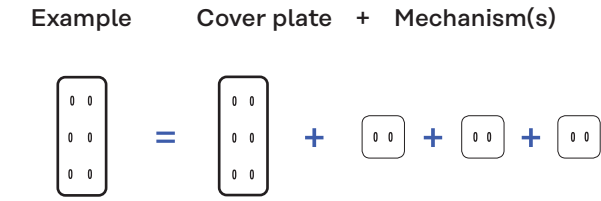

HITERA COLLECTION

Cover Plates with Toggles

TRIPLE VERTICAL COVER PLATES

A complete switch, consisting of a cover plate and a single mechanism for the functions required.