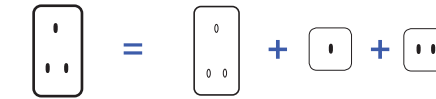

Example Cover plate + Mechanism(s)