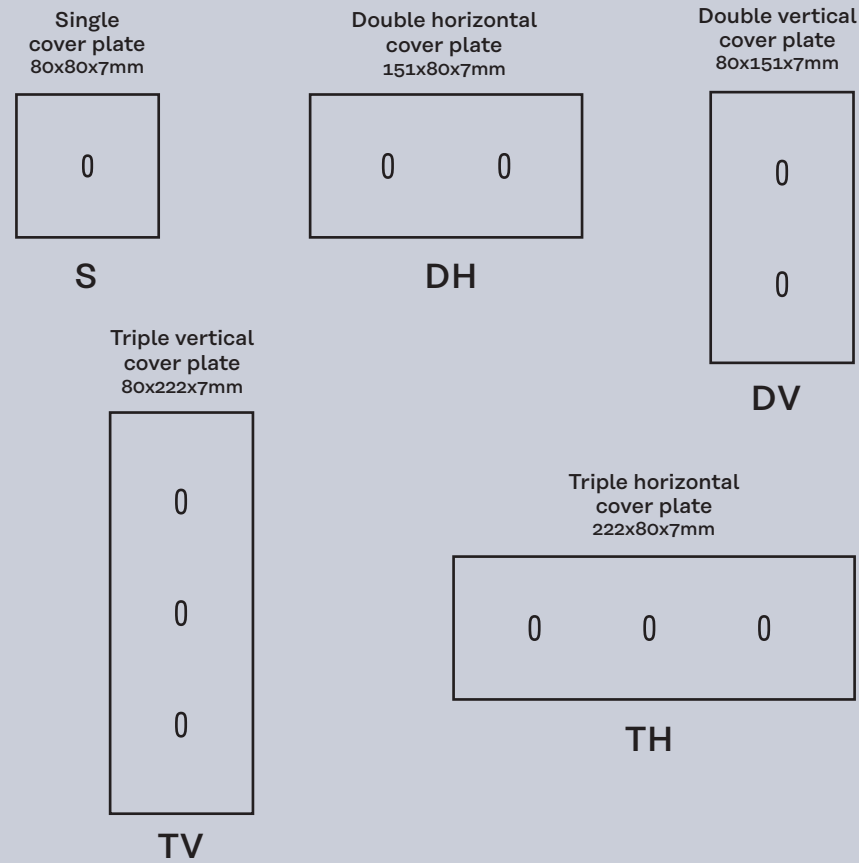

TECHNICAL INFORMATION

Dimensions of cover plates

Create your compositions on our online configurator www.my.modelec.com
Details p.274