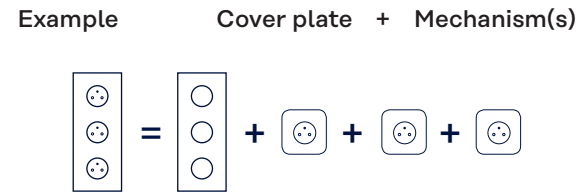

DÉSIR COLLECTION

Cover Plates with Toggles

TRIPLE VERTICAL COVER PLATES

A complete switch, consisting of a cover plate and a single mechanism for the functions required.

Available from April 2024

Triple vertical cover plates

Dimensions of three-gang cover plate: 80x222x7mm

		Matt Black 818	Matt White 820	Matt Steel 822	Matt Gilt 824
	Recommended toggle colour	BLACK	WHITE	STEEL	GILT
353-	Cover plate 1 oblong slot + 1 oblong slot + 1 oblong slot	353-818	353-820	353-822	353-824
354-	Cover plate 1 oblong slot + 1 oblong slot + 2 oblong slots	354-818	354-820	354-822	354-824
355-	Cover plate 1 oblong slot + 2 oblong slots + 2 oblong slots	355-818	355-820	355-822	355-824
356-	Cover plate 2 oblong slots + 2 oblong slots + 2 oblong slots	356-818	356-820	356-822	356-824
360-	Cover plate 3 sockets 2P+E	360-818	360-820	360-822	360-824
361-	Cover plate 1 oblong slot + 2 sockets 2P+E	361-818	361-820	361-822	361-824
362-	Cover plate 2 oblong slots + 2 sockets 2P+E	362-818	362-820	362-822	362-824
363-	Cover plate 2 Sockets 2P+E + 1 MEDIA slot	363-818	363-820	363-822	363-824
387-	Cover plate 2 sockets 2P+E + 1 double USB charger slot (U1)	387-818	387-820	387-822	387-824
364-	Cover plate 2 sockets 2P+E + 2 MEDIA slots	364-818	364-820	364-822	364-824
365-	Cover plate 2 sockets 2P+E + 3 slots TV-FM-SAT	365-818	365-820	365-822	365-824
RETAIL PRICE EX TAX		66,90 €	66,90 €	66,90 €	66,90 €

Cover plates available with Schuko sockets at the same price : add -K at the end pf the reference (ex : 365-824-K)

DÉSIR COLLECTION

Cover Plates with Toggles

TRIPLE VERTICAL COVER PLATES

A complete switch, consisting of a cover plate and a single mechanism for the functions required.

Available from April 2024

Triple vertical cover plates

Dimensions of three-gang cover plate: 80x222x7mm