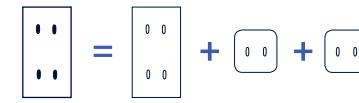

DOUBLE VERTICAL COVER PLATES

A complete switch, consisting of a cover plate and a single mechanism for the functions required.

Example : Cover plate + Mechanism(s)