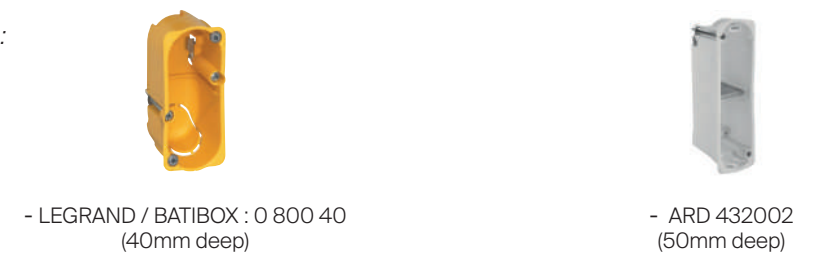

NARROW AND LONG NARROW COVER PLATES :

Our mechanisms and cover plates are mounted in flush-mount boxes Ø32mm and 40 or 50mm deep.

Example of compatible references :