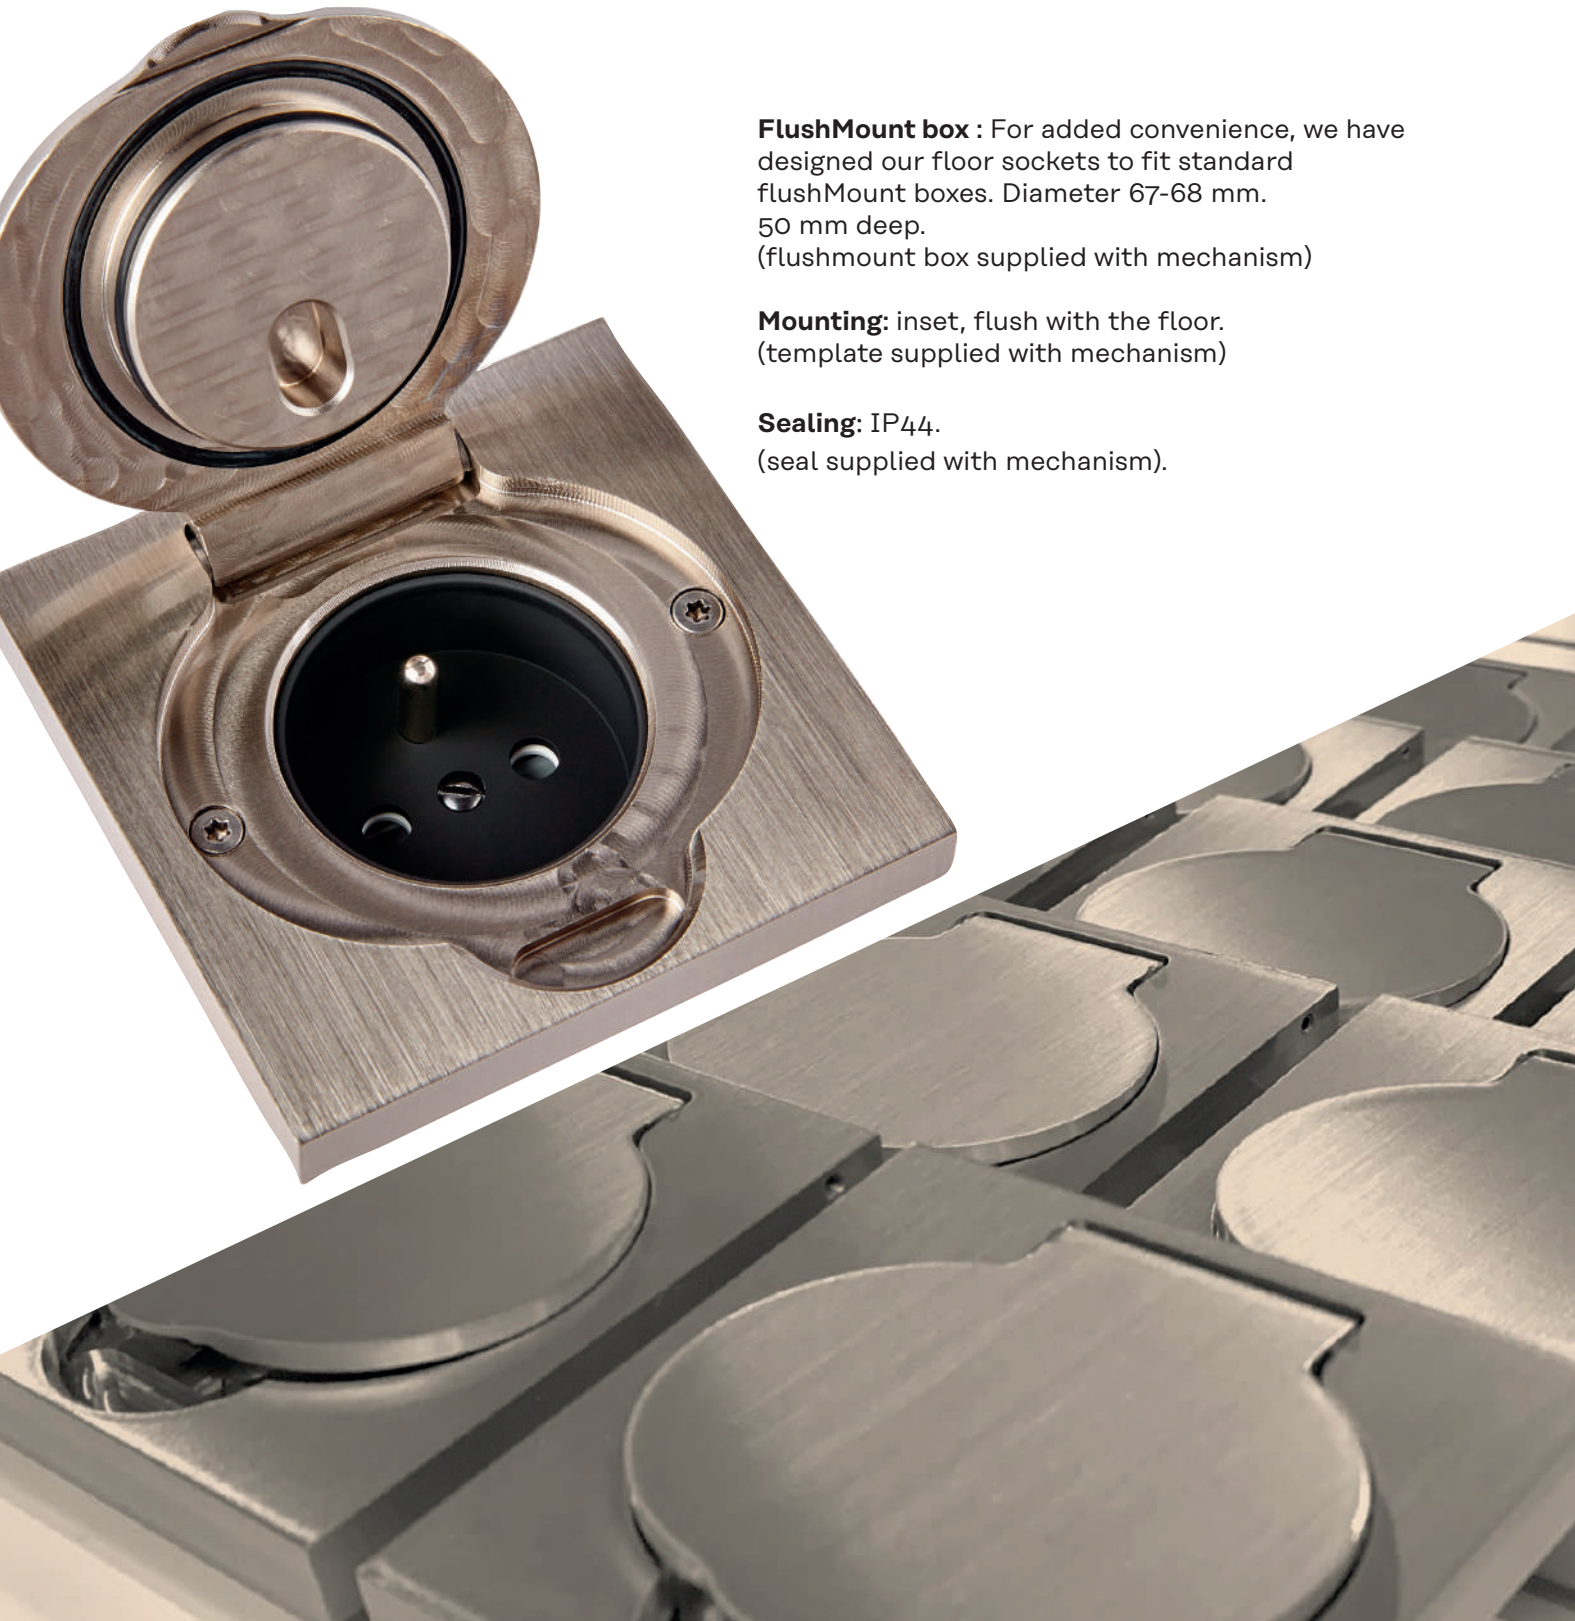

FlushMount box : For added convenience, we have designed our floor sockets to fit standard flushMount boxes. Diameter 67-68 mm. 50 mm deep. (flushmount box supplied with mechanism)

Mounting: inset, flush with the floor. (template supplied with mechanism)