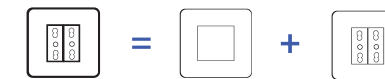

Example Cover plate + Mechanism(s)