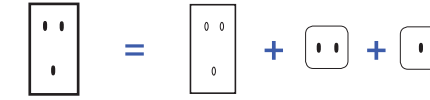

Double vertical cover plates

Double cover plate dimensions :
80x151x5mm

	Jade	Shadow	Coslan	Wave	Atlas	Fawn
Recommended toggle colour	BLACK	BLACK	GILT	GILT	GILT	GILT
152-	152-434M	152-439M	152-430M	152-432M	152-433M	152-435M
155-	155-434M	155-439M	155-430M	155-432M	155-433M	155-435M
154-	154-434M	154-439M	154-430M	154-432M	154-433M	154-435M
280-	280-434M	280-439M	280-430M	280-432M	280-433M	280-435M
281-	281-434M	281-439M	281-430M	281-432M	281-433M	281-435M
282-	282-434M	282-439M	282-430M	282-432M	282-433M	282-435M
283-	283-434M	283-439M	283-430M	283-432M	283-433M	283-435M
284-	284-434M	284-439M	284-430M	284-432M	284-433M	284-435M
285-	285-434M	285-439M	285-430M	285-432M	285-433M	285-435M
286-	286-434M	286-439M	286-430M	286-432M	286-433M	286-435M
287-	287-434M	287-439M	287-430M	287-432M	287-433M	287-435M
288-	288-434M	288-439M	288-430M	288-432M	288-433M	288-435M
289-	289-434M	289-439M	289-430M	289-432M	289-433M	289-435M
290-	290-434M	290-439M	290-430M	290-432M	290-433M	290-435M
291-	291-434M	291-439M	291-430M	291-432M	291-433M	291-435M
292-	292-434M	292-439M	292-430M	292-432M	292-433M	292-435M
RETAIL PRICE EX TAX	233,40 €	328,90 €	298,20 €	298,20 €	298,20 €	298,20 €

Cover plates available with Schuko sockets at the same price: add -K at the end of the reference (ex: 291-435M-K).

Cover plates available with visible screws at the same price: remove the M from the reference (ex: 152-435).