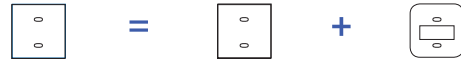

Example Cover plate + Mechanism(s)

Single mechanisms

For Automation cover plate

	Reference	RETAIL PRICE EX TAX
-302G KNX mechanism 2 PUSH buttons	087-302G	139,90 €
-304G KNX mechanism 4 PUSH buttons	087-304G	155,70 €
-306G KNX mechanism 6 PUSH buttons	087-306G	197,20 €
-312G KNX mechanism 2 PUSH buttons + 2 LED	087-312G	160,10 €
-314G KNX mechanism 4 PUSH buttons + 4 LED	087-314G	199,50 €
-316G KNX mechanism 6 PUSH buttons + 6 LED	087-316G	264,30 €
-322G KNX mechanism 2 PUSH buttons + 2 LED + infrared	087-322G	175,00 €
-324G KNX mechanism 4 PUSH buttons + 4 LED + infrared	087-324G	218,50 €
-642G Mechanism KNX motion detector 1,1m white	087-642G	350,00 €
-643G Mechanism KNX motion detector 2,2m white	087-643G	420,00 €
-652G Mechanism KNX motion detector 1,1m black	087-652G	350,00 €
-653G Mechanism KNX motion detector 2,2m black	087-653G	420,00 €
-331G Mechanism KNX thermostat black	087-331G	525,00 €
-330G Mechanism KNX room controller black	087-330G	700,00 €