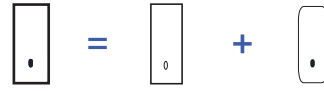

Example Cover plate + Mechanism(s)