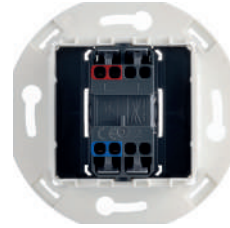

IRIS BY MODELEC COLLECTION

Cover Plates with Toggles

AUTOMATIC CONNECTION MECHANISMS
ADAPTED FOR SINGLE GANG AND DOUBLE COVER PLATES

For the Iris by MODELEC Collection, use only circular mechanisms.

For the flush-mounted box, please refer to page 261.

Automatic connection mechanisms

	BLACK TOGGLE ● 087-...WNO	RETAIL PRICE EX TAX	STEEL TOGGLE ● 087-... WAC	RETAIL PRICE EX TAX	GILT TOGGLE ● 087-... WOR	RETAIL PRICE EX TAX	WHITE TOGGLE ● 087-...WBL	RETAIL PRICE EX TAX
-010W DUO* mechanism 1 toggle	087-010WNO	18,00 €	087-010WAC	10,00 €	087-010WOR	17,40 €	087-010WBL	18,00 €
-020W DUO* mechanism 2 toggles	087-020WNO	36,10 €	087-020WAC	20,10 €	087-020WOR	34,60 €	087-020WBL	36,10 €
-060W Mechanism 1 cross switch toggle	087-060WNO	58,60 €	087-060WAC	57,30 €	087-060WOR	58,60 €	087-060WBL	58,60 €
NEW -050W Mechanism 2 cross switch toggles	087-050WNO	111,60 €	087-050WAC	111,60 €	087-050WOR	109,50 €	087-050WBL	111,60 €
-180W Mechanism 2 roller shutter two-way toggles	087-180WNO	53,20 €	087-180WAC	44,10 €	087-180WOR	44,80 €	087-180WBL	53,20 €
-280W Mechanism 2 roller shutter push-toggles	087-280WNO	53,20 €	087-280WAC	44,10 €	087-280WOR	44,80 €	087-280WBL	53,20 €

DUO*: Possibility to switch from a two-way function to a push-button function with a single press.
More information p.264

Sockets & Media

	Mechanisms references	RETAIL PRICE EX TAX		Mechanisms references	RETAIL PRICE EX TAX
-320W Mechanism socket 2P+E	087-320W	11,70 €	-410W Mechanism RJ45 Cat 6A SCREENED (3M) white	087-410W	32,20 €
-620W Mechanism schuko Socket	087-620W	11,90 €	-411W Mechanism RJ45 Cat 6A SCREENED black	087-411W	32,20 €
-360W Mechanism TV	087-360W	31,10 €	-430W Mechanism HDMI black	087-430W	48,30 €
-190W Mechanism cable outlet	087-190W	11,70 €	-431W Mechanism HDMI white	087-431W	48,30 €
-510W Mechanism Double USB charger A+A (5V-3A)	087-510W	71,10 €	-450W Mechanism USB Data (data transmission)	087-450W	13,20 €
-511W Mechanism Double USB charger A+C (5V-3A)	087-511W	82,60 €	-470W Mechanism Loud speaker white	087-470W	16,80 €
NEW -512W Mechanism Double USB charger C+C (5V-3A)	087-512W	80,50 €	-471W Mechanism Loud speaker black	087-471W	16,80 €
-390W Mechanism RJ45 Cat 6 (3M) white	087-390W	21,20 €	NEW -380W Mechanism TV/FM/SAT double entry	087-380W	60,60 €

IRIS BY MODELEC COLLECTION

Cover Plates with Toggles

SINGLE COVER PLATES AND SINGLE WOODEN BASE

A complete switch, consisting of a cover plate and a single mechanism for the functions required.