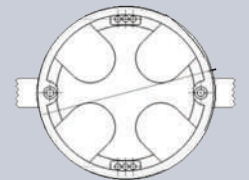

Fixing - Mounting

Recommendations :

Please note, only use the circular mechanisms from the Impatience Collection.

For easier fitting, please use the flush-mount boxes 54 mm in diameter and 40 mm deep (BATIBOX ref: 89304).