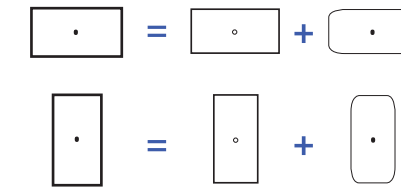

Special double horizontal round PUSH button cover plates

Double cover plate dimensions :
151x80x5mm

	Matt Black	Brushed Brass	Brushed Steel	Matt White	Gun Metal	Mirror Chrome	Old Bronze	Satin Nickel	Satin Brass	Mirror Gold	Satin Copper	White Enamel
Recommended button colour	BLACK	GILT	STEEL	STEEL	STEEL	STEEL	GILT	STEEL	GILT	GILT	GILT	GILT
181-  Cover plate 1 round PUSH button slot Ø8 mm*	181-408M	181-410M	181-412M	181-413M	181-414M	181-415M	181-417M	181-418M	181-419M	181-421M	181-423M	181-424M
183-  Cover plate 3 round PUSH buttons slots Ø8 mm*	183-408M	183-410M	183-412M	183-413M	183-414M	183-415M	183-417M	183-418M	183-419M	183-421M	183-423M	183-424M
185-  Cover plate 5 round PUSH buttons slots Ø8 mm*	185-408M	185-410M	185-412M	185-413M	185-414M	185-415M	185-417M	185-418M	185-419M	185-421M	185-423M	185-424M
186-  Cover plate 6 round PUSH buttons slots Ø8 mm*	186-408M	186-410M	186-412M	186-413M	186-414M	186-415M	186-417M	186-418M	186-419M	186-421M	186-423M	186-424M
RETAIL PRICE EX TAX	167,70 €	153,90 €	153,90 €	167,70 €	158,00 €	165,30 €	162,10 €	161,10 €	161,10 €	187,10 €	161,10 €	192,80 €