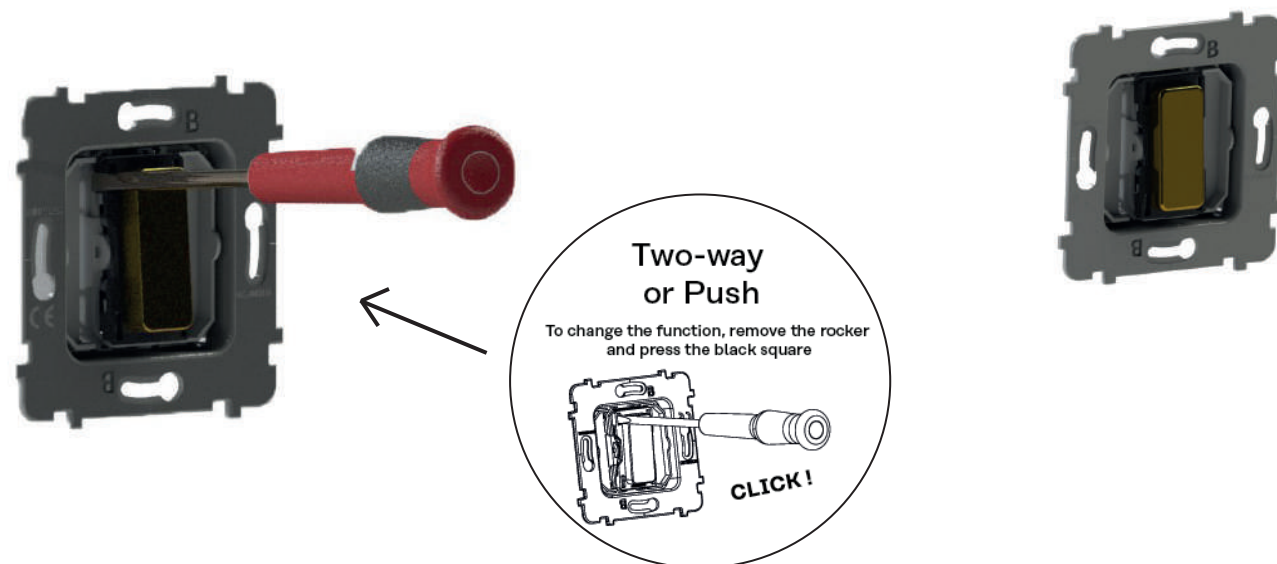

SPECIFIC INFORMATION

MAINTENANCE

To clean your MODELEC equipment, use a soft cloth without products.

MECHANISMS FIXATION

MODELEC switchgear only has a screw fixing method on the flushMounted boxes. Our mechanisms are not equipped with claws.

Standard NF C15-100 amendment 5

Fixing control gear for lighting and socket outlet, Art. 10.1.3.9:

«Claw fixing of all equipment in the flushMounted boxes is prohibited.

However, during renovation if the existing boxes cannot be replaced in order to accommodate a fixing of the screw devices, it is permitted to occasionally use claw devices."

COLOUR OF STANDARD SOCKET OUTLETS

	Black socket	White socket	Steel socket	Gilt socket	Ivory socket
Confidence	408 - Matt Black 410 - Brushed Brass 412 - Brushed Steel 414 - Gun Metal 415 - Mirror Chrome 417 - Old Bronze 418 - Satin Nickel 419 - Satin Brass 421 - Mirror Gold 423 - Satin Copper	413 - Matt White 424 - White Enamel			
«M»	511 - Brushed Nickel 512 - Brushed Brass 514 - Gun Metal 517 - Old Bronze 522 - Matt Black 523 - Matt Grey 531 - Satin Nickel 532 - Satin Brass 541 - Mirror Steel 542 - Mirror Brass 543 - QPC Brass	521 - Matt White			524 - Matt Ivory
Fascination	430 - Coslan 432 - Wave 433 - Atlas 434 - Jade 435 - Fawn 439 - Shadow				
Hitera	482 - Black Soft Touch 486 - Black Terrazzo 492 - Dark Oak	481 - White Soft Touch 485 - White Terrazzo 491 - Light Oak			
Désir	818 - Matt Black	820 - Matt White	822 - Matt Steel	84 - Matt Gilt	
Iris by MODELEC	352 - Black Satin 354 - Black Soft Touch 362 - Black Porcelain	351 - White Satin 353 - White Soft Touch 361 - White Porcelain			
Karo	208 - Black Satin 209 - Black Soft Touch	210 - White Satin 211 - White Soft Touch	212 - Alu Satin	214 - Gilt Satin