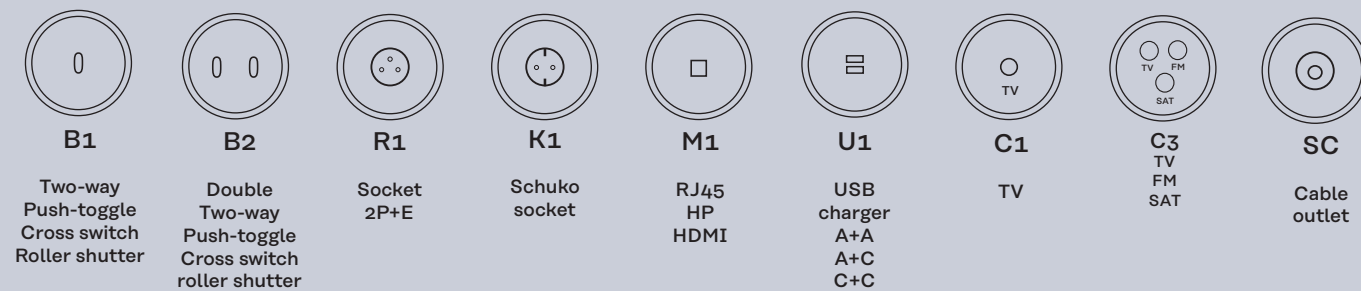

TECHNICAL INFORMATION

Dimensions of cover plates

Create your compositions on our online configurator www.my.modelec.com
Details p.274

Function codes

Fixing - Mounting

Recommandations :

Please note, only use the circular mechanisms from the Iris Collection.

For easier fitting, please use the standard flushMount boxes 68 mm diameter and 50 mm deep.

Mounting : flushMount

Cover plate mounting: clips

Connection: our cover plates are mounted without earth connection

! Please note, cut off the lugs on the box :

IRIS BY MODELEC COLLECTION

Iris by MODELEC, featuring a rounded profile, with a simple, modern design of toggle and satin touch material. Available in 4 finishes, with soft or satinated touch. Since 2023, the collection has also been available in black or white porcelain. Simple, elegant and efficient, it gives your interior a treat on a reasonable budget.

Its 4 finishes for metal toggle-switches allow for contrasting or matching effects.