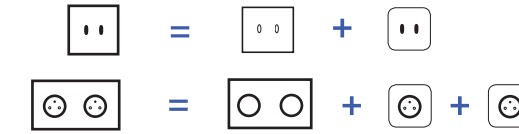

Example Cover plate + Mechanism(s)