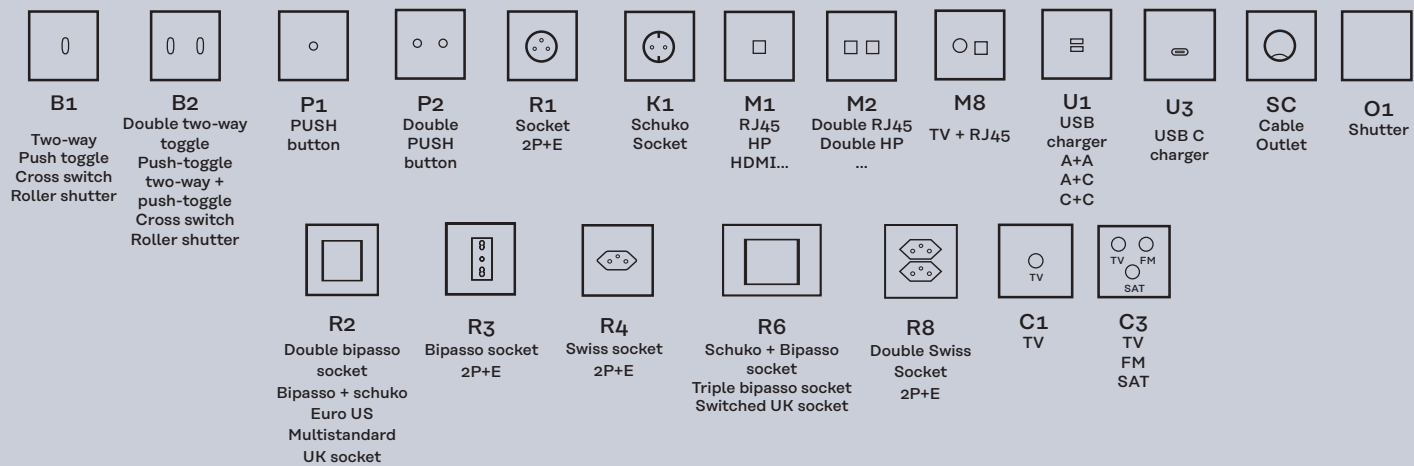

Fixing - Mounting

Recommendations:

For added convenience, we have designed our switches to fit standard flushMount boxes. For single, double, triple and quadruple cover plates: diameter 67-68mm, depth 50 mm. Spacing 71mm between each mechanism.

For short narrow cover plates: standard box ref: 080040

For long narrow cover plates: box ref: 432002

Mounting: flushMount

Montage Cover plate : magnetised or with screws (Torx T10 included) - place the fixing clamps horizontally

Connection: our cover plates are mounted without earth connection