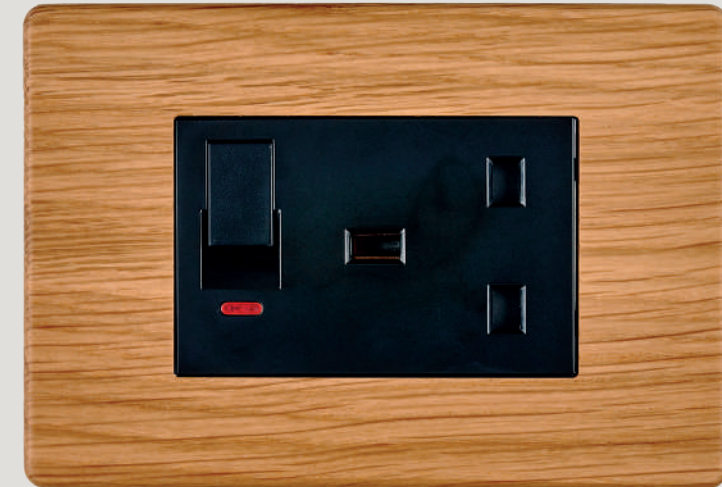

HITERA COLLECTION

International Range

INTERNATIONAL SOCKETS MECHANISMS - SWITZERLAND - ITALY - EURO US - UK
A complete switch, consisting of a cover plate and a single mechanism for the functions required.

Example Cover plate + Mechanism(s)

Single cover plates

Single cover plates dimensions :
85x85x6mm

	White Soft Touch	Black Soft Touch	White Terrazzo	Black Terrazzo	Light Oak	Dark Oak	
190-S	481	482	485	486	491	492	
190-S	190-481-S	190-482-S	190-485-S	190-486-S	190-491-S	190-492-S	
190-D5	190-481-D5	190-482-D5	190-485-D5	190-486-D5	190-491-D5	190-492-D5	
190-I	190-481-I	190-482-I	190-485-I	190-486-I	190-491-I	190-492-I	
199-	199-481	199-482	199-485	199-486	199-491	199-492	
RETAIL PRICE EX TAX		46,60 €	46,60 €	50,90 €	50,90 €	48,80 €	48,80 €

3 modules cover plate

3 modules cover plate dimensions :
120x85x6mm

	White Soft Touch	Black Soft Touch	White Terrazzo	Black Terrazzo	Light Oak	Dark Oak	
897-	481	482	485	486	491	492	
897-	897-481	897-482	897-485	897-486	897-491	897-492	
RETAIL PRICE EX TAX		45,60 €	45,60 €	52,60 €	52,60 €	50,30 €	50,30 €

LIGHT OAK COVER PLATE - 491

UK SWITCHED SOCKET 2P+E (AR6) - 087-3661B