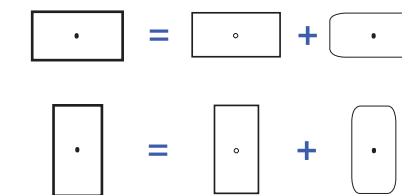

Special double horizontal round PUSH button cover plates

Double cover plate dimensions :
151x80x5mm

		Jade	Shadow	Coslan	Wave	Atlas	Fawn
Recommended toggle colour							
181- 	Cover plate 1 round PUSH button slot Ø8 mm*	181-434M	181-439M	181-430M	181-432M	181-433M	181-435M
183- 	Cover plate 3 round PUSH buttons slots Ø8 mm*	183-434M	183-439M	183-430M	183-432M	183-433M	183-435M
185- 	Cover plate 5 round PUSH buttons slots Ø8 mm*	185-434M	185-439M	185-430M	185-432M	185-433M	185-435M
186- 	Cover plate 6 round PUSH buttons slots Ø8 mm*	186-434M	186-439M	186-430M	186-432M	186-433M	186-435M
RETAIL PRICE EX TAX		233,40 €	328,90 €	298,20 €	298,20 €	298,20 €	298,20 €