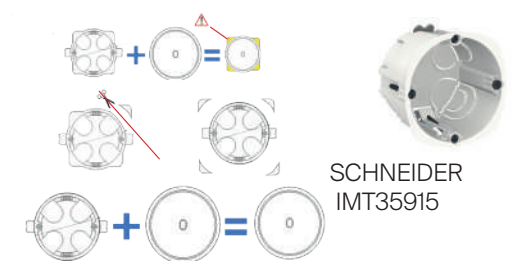

Double, triple and quadruple boxes :
Spacing 71 mm between each mechanism

IMPORTANT

Iris by MODELEC Collection

Cut off the lugs on the flush-mount box or choose the reference down below :

MODELEC MECHANISMS