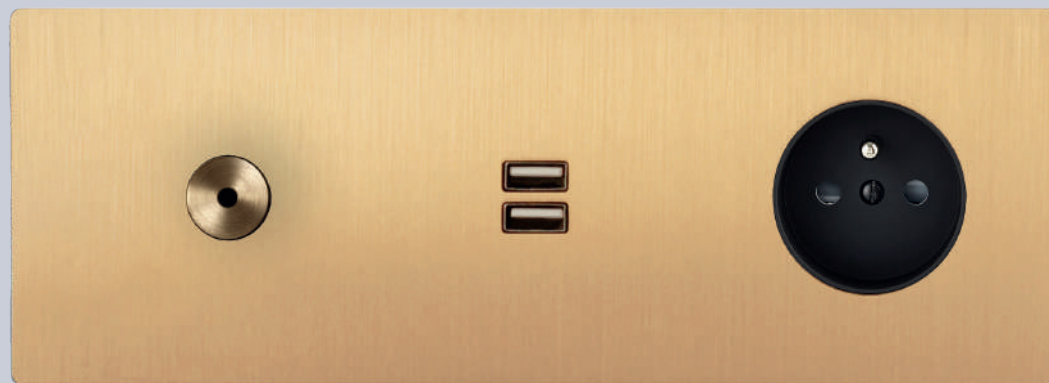

Our flat buttons for home automation can be combined with other functions on multiple cover plate.