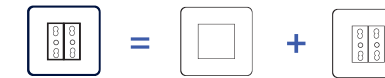

CONFIDENCE COLLECTION

International Range

INTERNATIONAL SOCKETS MECHANISMS - SWITZERLAND - ITALY - EURO US - UK
A complete switch, consisting of a cover plate and a single mechanism for the functions required.

Example Cover plate + Mechanism(s)

International sockets mechanisms

			WHITE MECHANISM	BLACK MECHANISM	RETAIL PRICE EX TAX	
SUISSE	-780G -781G		Mechanism 1 Swiss socket 2P+E	087-780G	087-781G	15,80 €
	-785G -786G		Mechanism double Swiss socket 2P+E	087-785G	087-786G	31,50 €
ITALIE	-790G -791G		Mechanism 1 bipasso socket 2P+E	087-790G	087-791G	15,80 €
	-3790G -3791G		Mechanism 1 bipasso socket 2P+E for 3 modules cover plates	087-3790G	087-3791G	15,80 €
	-795G -796G		Mechanism double bipasso socket 2P+E	087-795G	087-796G	31,50 €
	-3795G -3796G		Mechanism double bipasso socket 2P+E for 3 modules cover plates	087-3795G	087-3796G	31,50 €
	-625G -626G		Mechanism italian schuko socket 2p+E	087-625G	087-626G	21,60 €
	-3625G -3626G		Mechanism italian schuko socket 2p+E for 3 modules cover plates	087-3625G	087-3626G	21,60 €
EURO US	-3750G -3751G		Mechanism italian schuko socket + bipasso for 3 modules cover plates	087-3750G	087-3751G	37,30 €
	-3690G -3691G		Mechanism triple bipasso socket	087-3690G	087-3691G	47,30 €
GRANDE-BRETAGNE	-740G -741G		Mechanism 1 Euro-US socket 2P+E	087-740G	087-741G	21,60 €
	-760G -761G		Mechanism 1 UK socket 2P+E	087-760G	087-761G	21,60 €
MULTI-STANDARD	-3660G -3661G		Mechanism 1 UK switched socket 2P+E	087-3660G	087-3661G	25,20 €
	-720G -730G		Mechanism 1 multistandard socket 2P+E	087-720G	087-730G	22,30 €