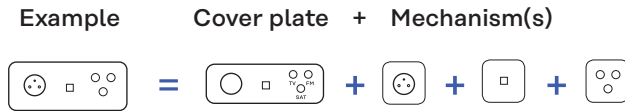

HITERA COLLECTION

Cover Plates with Toggles

TRIPLE HORIZONTAL COVER PLATES

A complete switch, consisting of a cover plate and a single mechanism for the functions required.