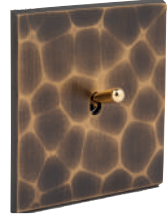

FASCINATION COLLECTION

Cover plates with Toggles

SINGLE COVER PLATES

A complete switch, consisting of a cover plate and a single mechanism for the functions required.