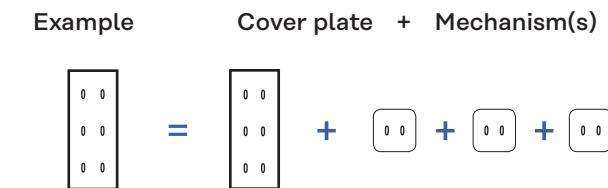

Triple vertical cover plates

Triple cover plates dimensions : 80x222x5mm

	Jade	Shadow	Coslan	Wave	Atlas	Fawn
364- Cover plate 2 Sockets 2P+E + 2 MEDIA slots	364-434M	364-439M	364-430M	364-432M	364-433M	364-435M
365- Cover plate 2 Sockets 2P+E + 3 TV/FM/SAT slots	365-434M	365-439M	365-430M	365-432M	365-433M	365-435M
366- Cover plate 1 oblong slot + 1 oblong slot + 1 Socket 2P+E	366-434M	366-439M	366-430M	366-432M	366-433M	366-435M
370- Cover plate 1 MEDIA slot + 1 MEDIA slot + 1 MEDIA slot	370-434M	370-439M	370-430M	370-432M	370-433M	370-435M
371- Façade 1 trou MEDIA + 1 MEDIA slot + 2 MEDIA slot	371-434M	371-439M	371-430M	371-432M	371-433M	371-435M
372- Cover plate 1 MEDIA slot + 2 MEDIA slots + 2 MEDIA slots	372-434M	372-439M	372-430M	372-432M	372-433M	372-435M
373- Cover plate 2 MEDIA slots + 2 MEDIA slots + 2 MEDIA slots	373-434M	373-439M	373-430M	373-432M	373-433M	373-435M
374- Cover plate 1 Socket 2P+E + 1 MEDIA slot + TV/FM/SAT slots	374-434M	374-439M	374-430M	374-432M	374-433M	374-435M
375- Cover plate 1 Socket 2P+E + 2 MEDIA slots + TV/FM/SAT slots	375-434M	375-439M	375-430M	375-432M	375-433M	375-435M
376- Cover plate 1 Socket 2P+E + 1 MEDIA slot + 1 MEDIA slot	376-434M	376-439M	376-430M	376-432M	376-433M	376-435M
RETAIL PRICE EX TAX	299,30 €	400,10 €	356,50 €	356,50 €	356,50 €	356,50 €

Cover plates available with Schuko sockets at the same price : add -K at the end pf the reference (ex : 374-433M-K)

Cover plates available with visible screws at the same price: remove the M from the reference (ex: 366-433).