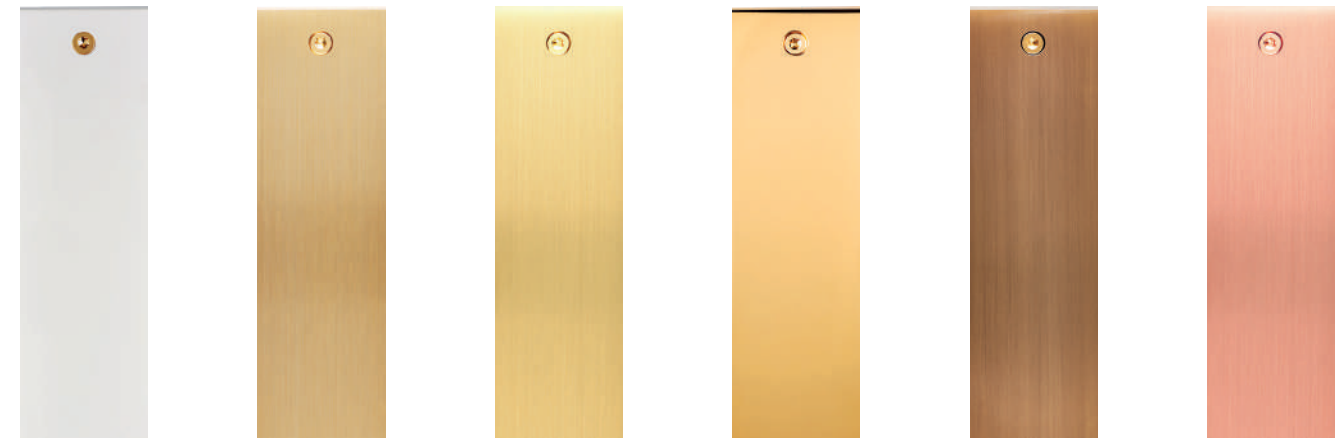

White Enamel 424 | Brushed Brass 410 | Satin Brass 419 | Mirror Gold 421 | Old Bronze 417 | Satin Copper 423