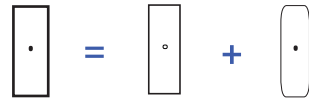

Long narrow round PUSH buttons cover plates

Long narrow cover plate dimensions : 40x125x5mm

	Matt Black	Brushed Brass	Brushed Steel	Matt White	Gun Metal	Mirror Chrome	Old Bronze	Satin Nickel	Satin Brass	Mirror Gold	Satin Copper	White Enamel
	408	410	412	413	414	415	417	418	419	421	423	424
Recommended PUSH colour	BLACK	GILT	STEEL	STEEL	STEEL	STEEL	GILT	STEEL	GILT	GILT	GILT	GILT
121- Cover plate 1 round PUSH button slot Ø8 mm	121-408M	121-410M	121-412M	121-413M	121-414M	121-415M	121-417M	121-418M	121-419M	121-421M	121-423M	121-424M
122- Cover plate 2 round PUSH buttons slots Ø8 mm close	122-408M	122-410M	122-412M	122-413M	122-414M	122-415M	122-417M	122-418M	122-419M	122-421M	122-423M	122-424M
126- Cover plate 2 round PUSH buttons slots Ø8 mm distanced	126-408M	126-410M	126-412M	126-413M	126-414M	126-415M	126-417M	126-418M	126-419M	126-421M	126-423M	126-424M
123- Cover plate 3 round PUSH buttons slots Ø8 mm	123-408M	123-410M	123-412M	123-413M	123-414M	123-415M	123-417M	123-418M	123-419M	123-421M	123-423M	123-424M
124- Cover plate 4 round PUSH buttons slots Ø8 mm	124-408M	124-410M	124-412M	124-413M	124-414M	124-415M	124-417M	124-418M	124-419M	124-421M	124-423M	124-424M
125- Cover plate 5 round PUSH buttons slots Ø8 mm	125-408M	125-410M	125-412M	125-413M	125-414M	125-415M	125-417M	125-418M	125-419M	125-421M	125-423M	125-424M
128- Cover plate 1 anti-vandal round PUSH button slot Ø22 mm	128-408M	128-410M	128-412M	128-413M	128-414M	128-415M	128-417M	128-418M	128-419M	128-421M	128-423M	128-424M
129- Cover plate 2 anti-vandal round PUSH buttons slots Ø22 mm	129-408M	129-410M	129-412M	129-413M	129-414M	129-415M	129-417M	129-418M	129-419M	129-421M	129-423M	129-424M
RETAIL PRICE EX TAX	86,90 €	75,00 €	75,00 €	86,90 €	78,10 €	83,10 €	81,50 €	79,70 €	79,70 €	92,10 €	79,70 €	94,90 €
121-L Cover plate 1 round PUSH button slot Ø8 mm + LED	121-408M-L	121-410M-L	121-412M-L	121-413M-L	121-414M-L	121-415M-L	121-417M-L	121-418M-L	121-419M-L	121-421M-L	121-423M-L	121-424M-L
RETAIL PRICE EX TAX	143,70 €	132,20 €	132,20 €	143,70 €	136,70 €	140,10 €	140,10 €	136,70 €	136,70 €	148,80 €	136,70 €	148,80 €
122-L Cover plate 2 round PUSH buttons slots Ø8 mm close + LED	122-408M-L	122-410M-L	122-412M-L	122-413M-L	122-414M-L	122-415M-L	122-417M-L	122-418M-L	122-419M-L	122-421M-L	122-423M-L	122-424M-L
RETAIL PRICE EX TAX	203,40 €	191,80 €	191,80 €	203,40 €	192,60 €	199,70 €	199,70 €	196,40 €	196,40 €	211,20 €	196,40 €	211,20 €