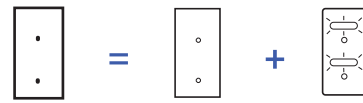

Example Cover plate + Mechanism(s)

Illuminated switches cover plates

Cover plates dimensions : 80x80x5mm and 80x151x5mm

	Matt Black	Brushed Brass	Brushed Steel	Matt White	Gun Metal	Mirror Chrome	Old Bronze	Satin Nickel	Satin Brass	Mirror Gold	Satin Copper	White Enamel
	408	410	412	413	414	415	417	418	419	421	423	424
140- Cover plate 1 PUSH + label holder	140-408M	140-410M	140-412M	140-413M	140-414M	140-415M	140-417M	140-418M	140-419M	140-421M	140-423M	140-424M
RETAIL PRICE EX TAX	88,60 €	78,00 €	78,00 €	96,40 €	88,70 €	84,20 €	83,10 €	84,20 €	84,20 €	109,10 €	93,40 €	93,40 €
149- Cover plate 1 round PUSH Ø8 mm button + "DOOR" backlit	149-408M	149-410M	149-412M	149-413M	149-414M	149-415M	149-417M	149-418M	149-419M	149-421M	149-423M	149-424M
RETAIL PRICE EX TAX	119,40 €	108,20 €	108,20 €	119,40 €	111,90 €	118,00 €	115,70 €	114,10 €	114,10 €	126,60 €	114,10 €	130,40 €
150- Cover plate 1 round PUSH Ø8 mm button + "LIGHT" backlit	150-408M	150-410M	150-412M	150-413M	150-414M	150-415M	150-417M	150-418M	150-419M	150-421M	150-423M	150-424M
RETAIL PRICE EX TAX	119,40 €	108,20 €	108,20 €	119,40 €	111,90 €	118,00 €	115,70 €	114,10 €	114,10 €	126,60 €	114,10 €	130,40 €
159- Cover plate bare 1 round PUSH button + chosen engraving backlit	159-408M	159-410M	159-412M	159-413M	159-414M	159-415M	159-417M	159-418M	159-419M	159-421M	159-423M	159-424M
RETAIL PRICE EX TAX	214,60 €	191,20 €	191,20 €	214,60 €	195,50 €	211,60 €	207,50 €	199,40 €	199,40 €	209,40 €	199,40 €	215,70 €
170- Cover plate 2 round PUSH Ø8 mm buttons + "LIGHT" and "DOOR" backlit	170-408M	170-410M	170-412M	170-413M	170-414M	170-415M	170-417M	170-418M	170-419M	170-421M	170-423M	170-424M
RETAIL PRICE EX TAX	214,60 €	191,20 €	191,20 €	214,60 €	195,50 €	211,60 €	207,50 €	199,40 €	199,40 €	209,40 €	199,40 €	215,70 €

Mechanisms

LED colour 220 volts.	Description	Mechanisms	Black PUSH	Steel PUSH	Gilt PUSH
-155G White LED	Mechanism 1 round PUSH button Ø8 mm + white backlighting		072-155G	073-155G	074-155G
	RETAIL PRICE EX TAX		103,50 €	95,70 €	103,20 €
-255G White LED	Mechanism 2 round PUSH buttons Ø8 mm + white backlighting		072-255G	073-255G	074-255G
	RETAIL PRICE EX TAX		206,80 €	191,50 €	206,30 €

Cover plates available with visible screws at the same price: remove the M from the reference (ex: 170-418).

CONFIDENCE COLLECTION

Round PUSH buttons cover plates