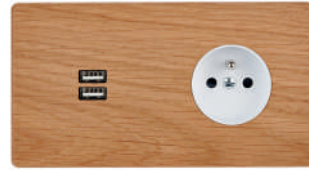

HITERA COLLECTION

Cover Plates with Toggles

DOUBLE HORIZONTAL COVER PLATES

A complete switch, consisting of a cover plate and a single mechanism for the functions required.