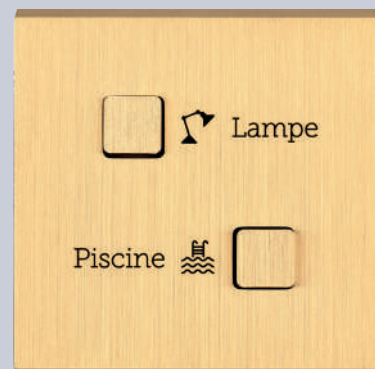

1 • Confidence Collection,
Brushed Brass, 1 round
flat button