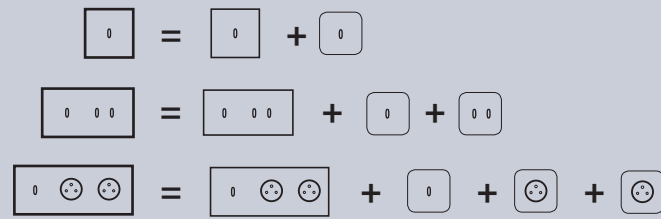

TECHNICAL INFORMATION

A complete electrical switch needs a cover plate reference to be linked to the reference for the corresponding mechanism(s).