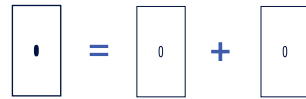

Example : Cover plate + Mechanism(s)

The table below summarises the special double vertical cover plates and compatible mechanisms

Special double vertical cover plates

Double cover plate dimensions : 80x151x5mm