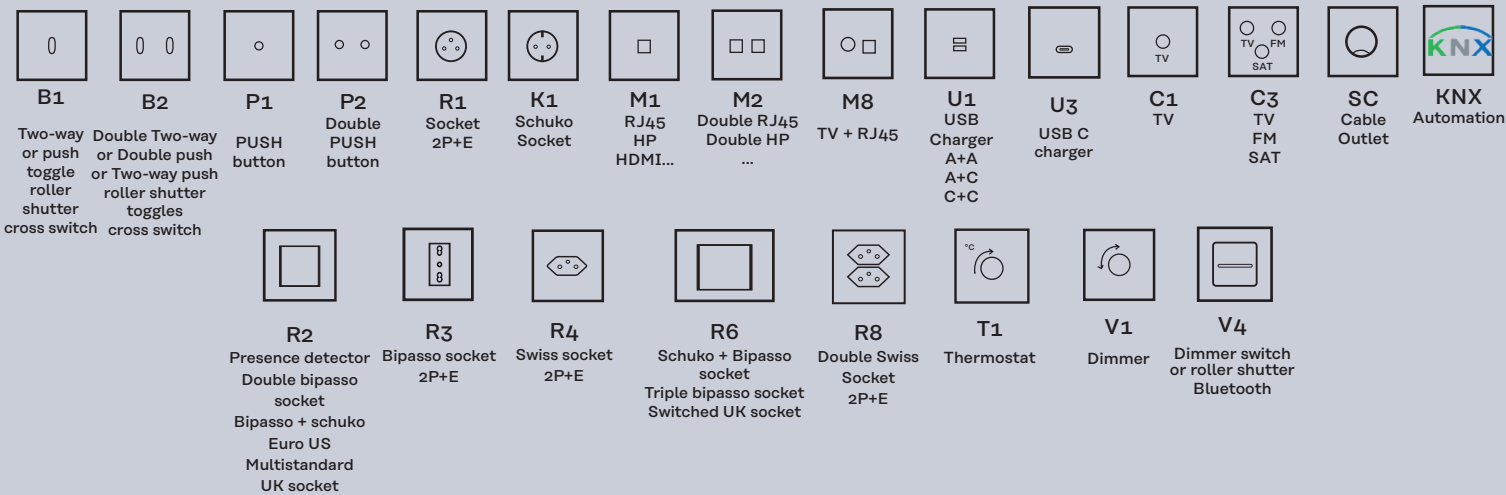

FIXING - MOUNTING

Recommendations:

For added convenience, we have designed our switches to fit standard flushMount boxes. For single, double, three- and four-gang cover plates: diameter 67-68mm, depth 50 mm. Spacing 71mm between each mechanism.

For short narrow cover plates: standard box ref: 080040
For long narrow cover plates: box ref: 432002
Mounting: flushMount

Mounting cover plate : magnetised or with screws (Torx T10 included) - place the fixing clamps horizontally
Connection: our cover plates are mounted without earth connection.

CONFIDENCE COLLECTION

The Confidence collection, with its drop-shaped toggle, is a great classic of the world of decoration. Its clean shapes and the detail of its neat finishes make it a must for your residential, hotel or tertiary projects. The Confidence collection deserves its name. The right touch, whatever your aesthetic choice.

Confidence collection is in solid brass, declined in 12 standard finishes. Available with magnetic cover plates or with with screws cover plates.