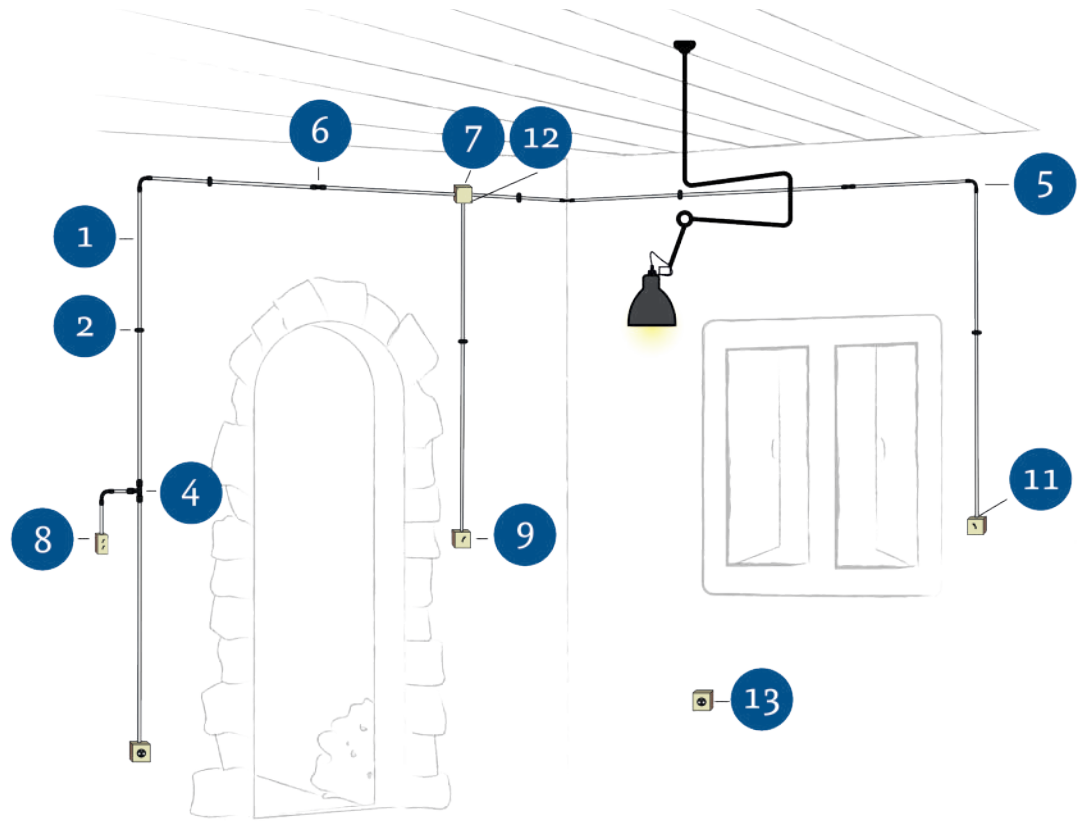

CONFIDENCE COLLECTION

Wall box range

WALL BOXES - ACCESSORIES - TUBULAR ELEMENTS

A complete wall box device consists of a wall box, a mechanism, a corresponding cover plate and accessories for tube mounting.

Confidence - Wall boxes

Accessories - tubular elements

		White 521	Black 522	RETAIL PRICE EX.VAT		White 521	Black 522	RETAIL PRICE EX.VAT	
01	541- Tube Ø16 150 cm	541-521	541-522	27,90 €	04	552- Tee Ø16mm	552-521 552-522	5,60 €	
	542- Tube Ø20 150 cm	542-521	542-522	30,90 €		553- Tee Ø20mm	553-521 535-522	5,80 €	
02	554- Tube-support Ø16mm	554-521	554-522	4,90 €	05	550- Tube bend Ø16mm	550-521 550-522	5,10 €	
	555- Tube-support Ø20mm	555-521	555-522	5,00 €		551- Tube bend Ø20cm	551-521 551-522	5,20 €	
03	558- Junction ring Ø16mm	558-521	558-522	1,60 €	06	556- Fitting tube Ø16mm	556-521 556-522	2,00€	
	559- Junction ring Ø20mm	559-521	559-522	1,60 €		557- Fitting tube Ø20mm	557-521 557-522	2,00€	
	558E- Junction ring Ø16mm for narrow box	558-521-E	558-522-E	1,60 €					
	559E- Junction ring Ø20mm for narrow box	559-521-E	559-522-E	1,60 €					

CONFIDENCE COLLECTION

Wall box range

WALL BOXES - NARROW AND SINGLE COVER PLATES

A complete wall box device consists of a wall box, a mechanism, a corresponding cover plate and junction ring(s).

A complete wall box distribution device consists of a distribution box, a distribution cover plate and junction ring(s).

A complete wall box device consists of a wall box, a mechanism, a corresponding cover plate and junction ring(s).

Narrow wall boxes

Narrow cover plate dimensions : 40x80x45mm

		Matt Black 408	Brushed Brass 410	Brushed Steel 412	Matt White 413	Gun Metal 414	Mirror Chrome 415	Old Bronze 417	Satin Nickel 418	Satin Brass 419	Mirror Gold 421	Satin Copper 423	White Enamel 424	
01	560E- Narrow wall box without slot	560-408-E	560-410-E	560-412-E	560-413-E	560-414-E	560-415-E	560-417-E	560-418-E	560-419-E	560-421-E	560-423-E	560-424-E	
	8	561E- Narrow wall box 1 slot	561-408-E	561-410-E	561-412-E	561-413-E	561-414-E	561-415-E	561-417-E	561-418-E	561-419-E	561-421-E	561-423-E	561-424-E
	562E- Narrow wall box 2 slots	562-408-E	562-410-E	562-412-E	562-413-E	562-414-E	562-415-E	562-417-E	562-418-E	562-419-E	562-421-E	562-423-E	562-424-E	
RETAIL PRICE EX TAX		87,80 €	87,80 €	87,80 €	87,80 €	96,10 €	101,40 €	99,40 €	98,00 €	98,00 €	119,70 €	98,00 €	123,30 €	

Single wall boxes

Single cover plates dimensions : 80x80x45mm

		Matt Black 408	Brushed Brass 410	Brushed Steel 412	Matt White 413	Gun Metal 414	Mirror Chrome 415	Old Bronze 417	Satin Nickel 418	Satin Brass 419	Mirror Gold 421	Satin Copper 423	White Enamel 424	
02	13	560- Single wall box without slots	560-408	560-410	560-412	560-413	560-414	560-415	560-417	560-418	560-419	560-421	560-423	560-424
	9	561- Single wall box 1 slot	561-408	561-410	561-412	561-413	561-414	561-415	561-417	561-418	561-419	561-421	561-423	561-424
	562- Single wall box 2 slots	562-408	562-410	562-412	562-413	562-414	562-415	562-417	562-418	562-419	562-421	562-423	562-424	
RETAIL PRICE EX TAX		117,00 €	106,70 €	106,70 €	117,00 €	107,60 €	113,10 €	110,90 €	109,70 €	109,70 €	128,90 €	109,70 €	132,80 €	
03	575- Distribution box 1 slot	575-408	575-410	575-412	575-413	575-414	575-415	575-417	575-418	575-419	575-421	575-423	575-424	
	576- Distribution box 2 slots	576-408	576-410	576-412	576-413	576-414	576-415	576-417	576-418	576-419	576-421	576-423	576-424	
04	7	577- Distribution box 3 slots	577-408	577-410	577-412	577-413	577-414	577-415	577-417	577-418	577-419	577-421	577-423	577-424
RETAIL PRICE EX TAX		98,10 €	98,10 €	98,10 €	98,10 €	113,70 €	123,40 €	121,00 €	115,90 €	115,90 €	155,20 €	115,90 €	159,90 €	
05	12	578- Cover plate for distribution box	578-408	578-410	578-412	578-413	578-414	578-415	578-417	578-418	578-419	578-421	578-423	578-424
	RETAIL PRICE EX TAX		88,70 €	78,10 €	78,10 €	88,70 €	79,60 €	84,70 €	83,10 €	81,20 €	81,20 €	101,90 €	81,20 €	105,00 €