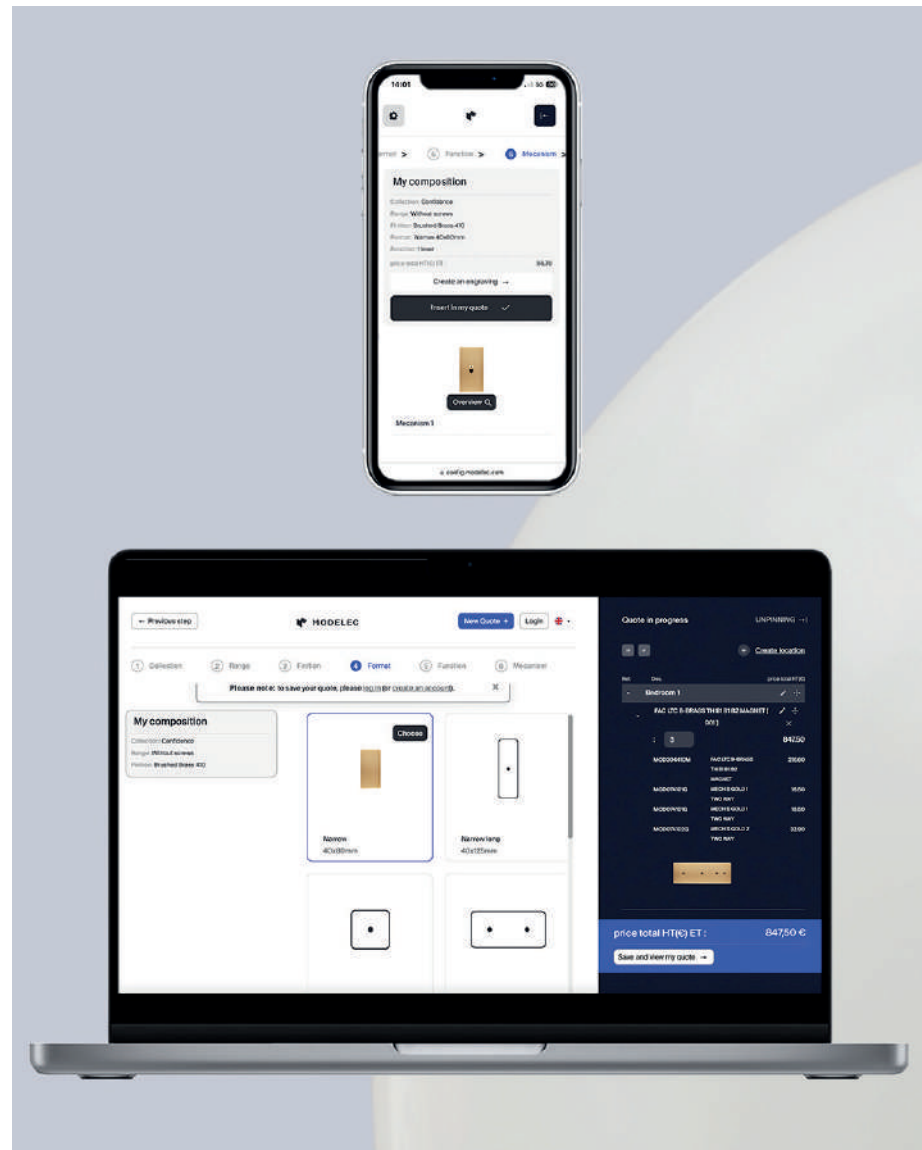

MODELEC CONFIGURATOR

A tool designed and developed specifically to configure all your electrical devices online. Find us at config.modelec.com, and shape your project in just 6 steps. You will receive your quote immediately, and with no obligation, through our network of premium resellers.