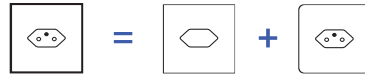

CONFIDENCE COLLECTION

International Range

INTERNATIONAL COVER PLATES - SWITZERLAND - ITALY - EURO US - UK

A complete switch, consisting of a cover plate and a single mechanism for the functions required.

Example Cover plate + Mechanism(s)

Single cover plates

Single cover plates dimensions : 80x80x5mm

	Matt Black	Brushed Brass	Brushed Steel	Matt White	Gun Metal	Mirror Chrome	Old Bronze	Satin Nickel	Satin Brass	Mirror Gold	Satin Copper	White Enamel
	408	410	412	413	414	415	417	418	419	421	423	424
190-S	Cover plate 1 swiss 2P+E socket											
190-DS	Cover plate 1 double swiss 2P+E socket											
190-I	Cover plate 2P+E socket											
	190-408M-S	190-410M-S	190-412M-S	190-413M-S	190-414M-S	190-415M-S	190-417M-S	190-418M-S	190-419M-S	190-421M-S	190-423M-S	190-424M-S
	190-408M-DS	190-410M-DS	190-412M-DS	190-413M-DS	190-414M-DS	190-415M-DS	190-417M-DS	190-418M-DS	190-419M-DS	190-421M-DS	190-423M-DS	190-424M-DS
	190-408M-I	190-410M-I	190-412M-I	190-413M-I	190-414M-I	190-415M-I	190-417M-I	190-418M-I	190-419M-I	190-421M-I	190-423M-I	190-424M-I
	RETAIL PRICE EX TAX	88,00 €	78,40 €	78,40 €	88,00 €	82,50 €	101,90 €	85,20 €	82,50 €	82,50 €	101,90 €	82,50 €
199-	Cover plate for 45x45 module											
	199-408M	199-410M	199-412M	199-413M	199-414M	199-415M	199-417M	199-418M	199-419M	199-421M	199-423M	199-424M
	RETAIL PRICE EX TAX	98,30 €	85,80 €	85,80 €	98,30 €	90,30 €	92,10 €	90,10 €	92,10 €	92,10 €	107,10 €	92,10 €