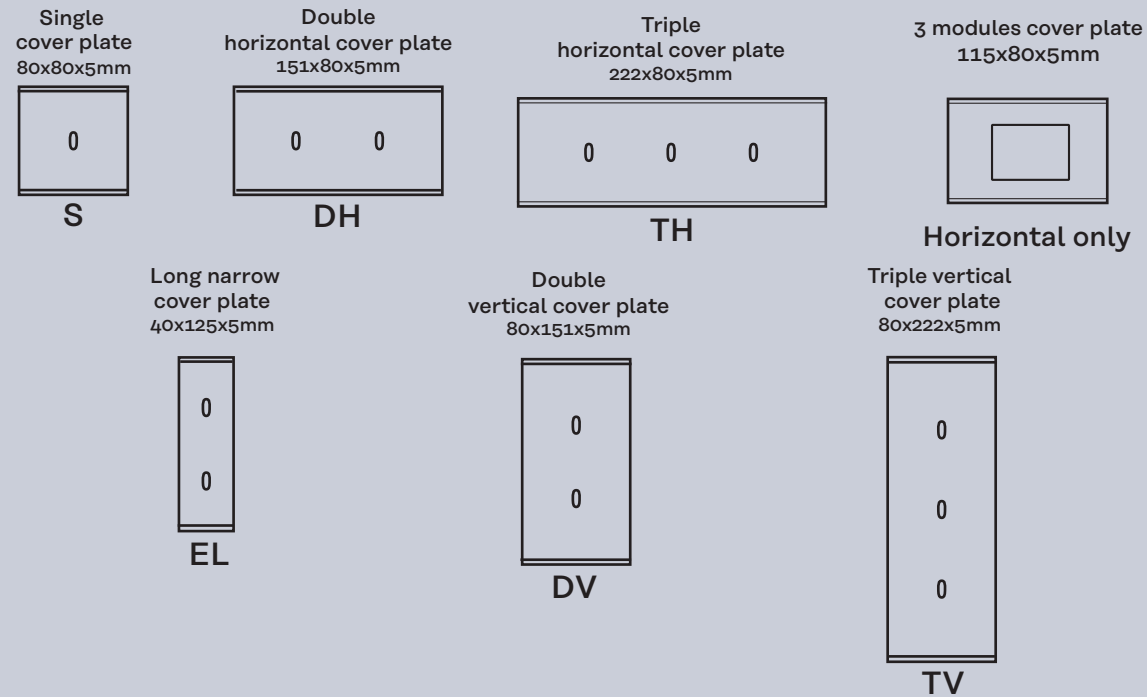

Dimensions of cover plates

Functions codes

Fixing - Mounting

Recommendations:

For added convenience, we have designed our switches to fit standard flushMount boxes. For single, double, triple and quadruple cover plates: diameter 67-68mm, depth 50 mm. Spacing 71mm between each mechanism.