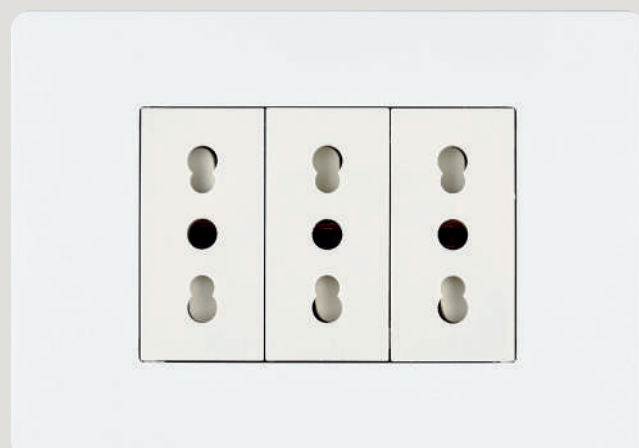

M COLLECTION

International cover plates

INTERNATIONAL SOCKETS MECHANISMS - SWITZERLAND - ITALY - EURO-US - UK
A complete switch, consisting of a cover plate and a single mechanism for the functions required.

Example : Cover plate + Mechanism(s)

International sockets mechanisms

			WHITE MECHANISM	BLACK MECHANISM	RETAIL PRICE EX TAX
SWITZERLAND	-780G -781G		087-780G	087-781G	15,80 €
		Mechanism 1 swiss socket 2P+E			
	-785G -786G		087-785G	087-786G	31,50 €
		Mechanism double swiss socket 2P+E			
	-790G -791G		087-790G	087-791G	15,80 €
		Mechanism 1 bipasso socket 2P+E			
	-3790G -3791G		087-3790G	087-3791G	15,80 €
		Mechanism 1 bipasso socket 2P+E for 3 modules cover plates			
	-795G -796G		087-795G	087-796G	31,50 €
		Mechanism double bipasso socket 2P+Ee			
ITALY	-3795G -3796G		087-3795G	087-3796G	31,50 €
		Mechanism double bipasso socket 2P+E for 3 modules cover plates			
	-625G -626G		087-625G	087-626G	21,60 €
		Mechanism italian schuko socket 2p+E			
	-3625G -3626G		087-3625G	087-3626G	21,60 €
		Mechanism italian schuko socket 2p+E for 3 modules cover plates			
	-3750G -3751G		087-3750G	087-3751G	37,30 €
		Mechanism italian schuko socket + bipasso for 3 modules cover plates			
	-3690G -3691G		087-3690G	087-3691G	47,30 €
		Mechanism triple bipasso socket			
EURO US	-740G -741G		087-740G	087-741G	21,60 €
		Mechanism 1 euros-us socket 2P+E			
GREAT BRITAIN	-760G -761G		087-760G	087-761G	21,60 €
		Mechanism 1 UK socket 2P+E			
	-3660G -3661G		087-3660G	087-3661G	25,20 €
		Mechanism 1 UK switched socket 2P+E			
MULTI STANDARD	-720G -730G		087-720G	087-730G	22,30 €
		Mechanism 1 multistandard socket 2P+E