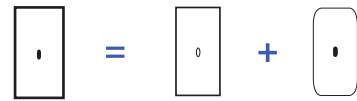

Example Cover plate + Mechanism(s)

*The table summaries special double vertical cover plates.

Special double vertical cover plates

Double cover plate dimensions : 80x151x5mm

	Jade	Shadow	Coslan	Wave	Atlas	Fawn
	434	439	430	432	433	435
Recommended toggle colour	BLACK	BLACK	GILT	GILT	GILT	GILT
151- Cover plate 1 oblong slot*	151-434M	151-439M	151-430M	151-432M	151-433M	151-435M
153- Cover plate 3 oblong slots*	153-434M	153-439M	153-430M	153-432M	153-433M	153-435M
157- Cover plate 5 oblong slots*	157-434M	157-439M	157-430M	157-432M	157-433M	157-435M
156- Cover plate 6 oblong slots*	156-434M	156-439M	156-430M	156-432M	156-433M	156-435M
RETAIL PRICE EX TAX	233,40 €	328,90 €	298,20 €	298,20 €	298,20 €	298,20 €