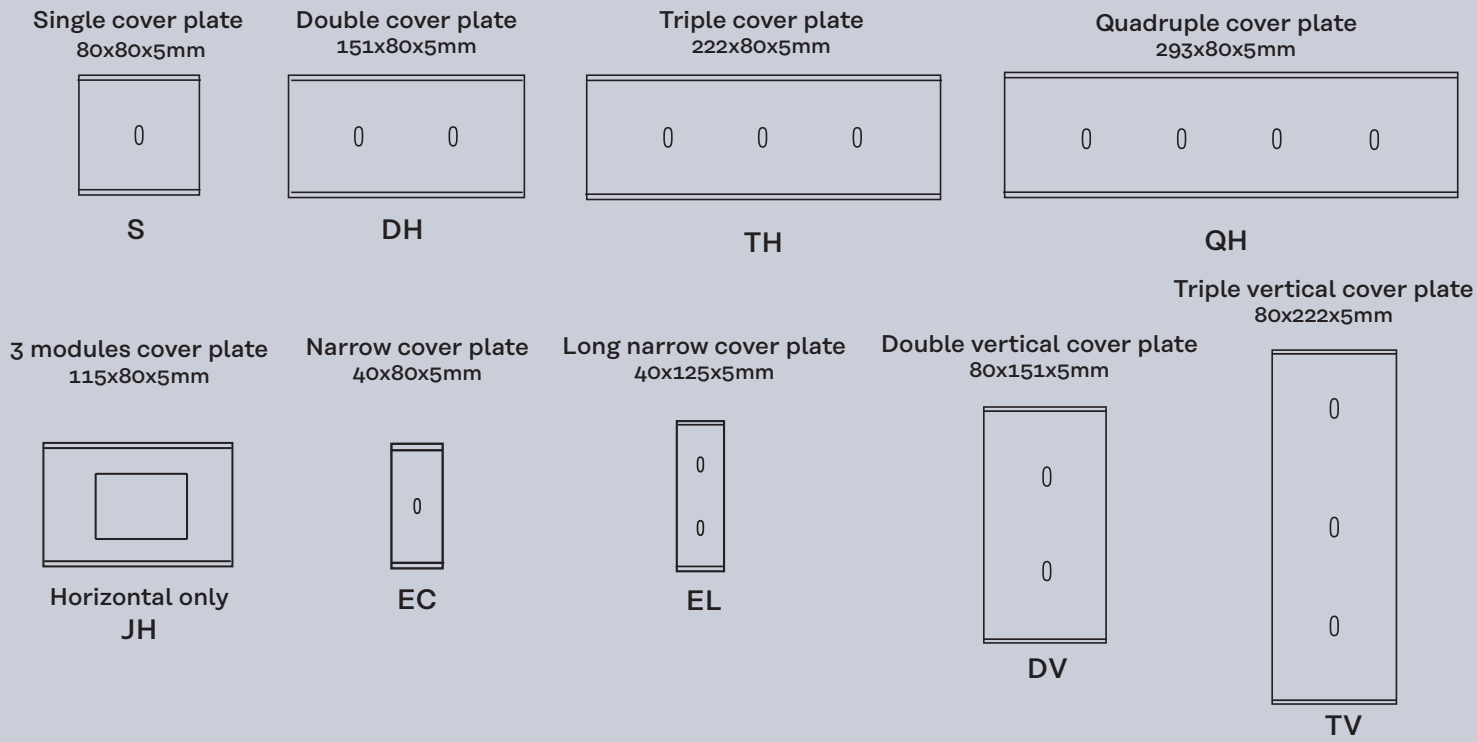

TECHNICAL INFORMATION

Create your compositions on our online configurator
online configurator
www.my.modelec.com
Details p.274

DIMENSIONS OF COVER PLATES

FUNCTIONS CODES