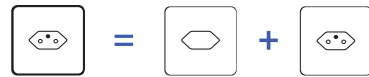

M COLLECTION

International cover plates

INTERNATIONAL COVER PLATES - SWITZERLAND - ITALY - EURO-US - UK

A complete switch, consisting of a cover plate and a single mechanism for the functions required.

Example : Cover plate + Mechanism

Single cover plates

Single cover plate dimensions : 80x80x5mm

	Brushed Nickel	Brushed Brass	Gun Metal	Old Bronze	Matt White	Matt Black	RL Blue	Matt Ivory	Sanded Nickel	Sanded Brass	STB Steel	Varnished Mirror Brass	QPC Brass
190-S	190-511M-S	190-512M-S	190-514M-S	190-517M-S	190-521M-S	190-522M-S	190-523M-S	190-524M-S	190-531M-S	190-532M-S	190-541M-S	190-542M-S	190-543M-S
190-DS	190-511M-DS	190-512M-DS	190-514M-DS	190-517M-DS	190-521M-DS	190-522M-DS	190-523M-DS	190-524M-DS	190-531M-DS	190-532M-DS	190-541M-DS	190-542M-DS	190-543M-DS
190-I	190-511M-I	190-512M-I	190-514M-I	190-517M-I	190-521M-I	190-522M-I	190-523M-I	190-524M-I	190-531M-I	190-532M-I	190-541M-I	190-542M-I	190-543M-I
199-	199-511M	199-512M	199-514M	199-517M	199-521M	199-522M	199-523M	199-524M	199-531M	199-532M	199-541M	199-542M	199-543M
RETAIL PRICE EX TAX	78,40 €	78,40 €	76,50 €	76,50 €	56,10 €	56,10 €	56,10 €	56,10 €	68,60 €	68,60 €	64,10 €	85,70 €	85,70 €