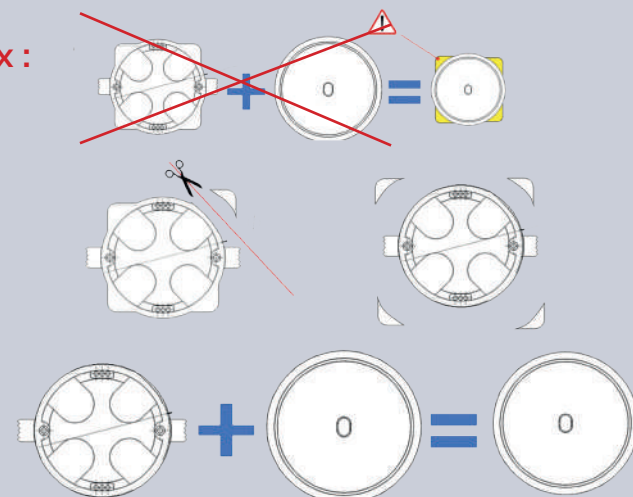

Fixing - Mounting

Recommandations :

Please note, only use the circular mechanisms from the Iris Collection.

For easier fitting, please use the standard flushMount boxes 68 mm diameter and 50 mm deep.

Mounting : flushMount

Cover plate mounting: clips

Connection: our cover plates are mounted without earth connection

! Please note, cut off the lugs on the box :