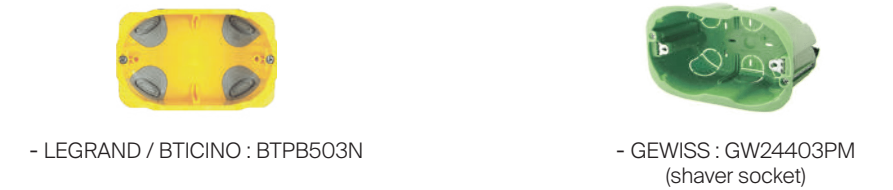

TECHNICAL INFORMATION

FLUSHMOUNT BOXES

SIMPLE, DOUBLE, TRIPLE AND QUADRUPLE COVER PLATES

Our mechanisms and cover plates are mounted in standard boxes Ø67-68 mm and 50mm deep.

Example of compatible references :

SINGLE-GANG COVER PLATE						
	- IMT35032	- LEG 0 800 31	- LEG 0 800 51	- BLM 680500	- LEG 0 801 51	- LEX72049012
TWO-GANG COVER PLATE :	-	- LEGO 800 32	- LEG 0 800 52	- BLM 682715	-	- LEX82233614
THREE-GANG COVER PLATE :	-	- LEGO 800 33	- LEG 0 800 53	- BLM 683715	-	- LEX82233614

3 MODULES COVER PLATES :

Our mechanisms and cover plates are mounted in 3 modules standard boxes 50mm deep.

Example of compatible references :