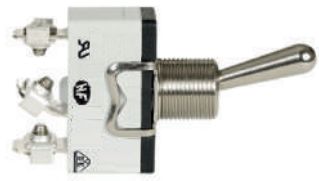

FASCINATION COLLECTION

Cover plates with Toggles

REINFORCED MECHANISMS

THESE MECHANISMS CAN BE USED FOR SINGLE, DOUBLE, TRIPLE AND QUADRUPLE COVER PLATES

Reinforced mechanisms

			BLACK TOGGLE ● 072-...G	RE-TAIL PRICE EX TAX	STEEL TOGGLE ● 073-...G	RE-TAIL PRICE EX TAX	GILT TOGGLE ● 074-...G	RE-TAIL PRICE EX TAX
Two-way toggle	-101G	Mechanism 1 two-way toggle	072-101G	18,00 €	073-101G	10,00 €	074-101G	17,40 €
	-102G	Mechanism 2 two-way toggles	072-102G	36,10 €	073-102G	20,10 €	074-102G	34,60 €
	-103G	Mechanism 3 two-way toggles	072-103G	54,00 €	073-103G	30,00 €	074-103G	51,90 €
	-135G	Mechanism 1 cross switch toggle	072-135G	43,80 €	073-135G	28,50 €	074-135G	35,70 €
Push-toggle	-136G	Mechanism 2 cross switch toggles	072-136G	83,20 €	073-136G	54,20 €	074-136G	68,00 €
	-111G	Mechanism 1 push-toggle	072-111G	18,90 €	073-111G	10,90 €	074-111G	18,20 €
	-112G	Mechanism 2 push-toggles	072-112G	37,70 €	073-112G	21,70 €	074-112G	36,30 €
Mixed	-113G	Mechanism 3 push-toggles	072-113G	56,50 €	073-113G	32,40 €	074-113G	54,30 €
	-121G	Mechanism 1 two-way toggle + 1 push-toggle	072-121G	36,90 €	073-121G	20,80 €	074-121G	35,40 €
	-122G	Mechanism 2 two-way toggles + 1 push-toggle	072-122G	54,90 €	073-122G	30,80 €	074-122G	52,70 €
	-123G	Mechanism 1 two-way toggle + 2 push-toggles	072-123G	55,60 €	073-123G	31,70 €	074-123G	53,50 €
	-105G	Mechanism 1 two-way toggle + 1 PUSH Ø8 mm	072-105G	39,40 €	073-105G	23,40 €	074-105G	38,40 €
Roller shutter	-108G	Mechanism 1 push-toggle + 1 PUSH Ø8 mm	072-108G	40,50 €	073-108G	24,20 €	074-108G	40,40 €
	-131G	Mechanism 1 roller shutter toggle 3 positions ON/OFF/ON	072-131G	23,80 €	073-131G	15,20 €	074-131G	18,20 €
	-132G	Mechanism 2 roller shutter toggles 3 positions ON/OFF/ON	072-132G	47,60 €	073-132G	30,20 €	074-132G	36,30 €
	-133G	Mechanism 1 roller shutter push-toggle 3 positions MOM/OFF/MOM	072-133G	23,80 €	073-133G	15,20 €	074-133G	18,20 €
	-134G	Mechanism 2 roller shutter push-toggles 3 positions MOM/OFF/MOM	072-134G	47,60 €	073-134G	30,20 €	074-134G	36,30 €

FASCINATION COLLECTION

Cover plates with Toggles

SOCKETS AND MEDIA MECHANISMS

THESE MECHANISMS CAN BE USED FOR SINGLE, DOUBLE, TRIPLE AND QUADRUPLE COVER PLATES