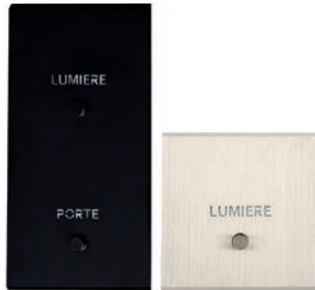

Mechanisms for special double vertical round PUSH button cover plates

				BLACK PUSH ● 072-... G	RETAIL PRICE EX TAX	STEEL PUSH ● 073-... G	RETAIL PRICE EX TAX	GILT PUSH ● 074-... G	RETAIL PRICE EX TAX
ROUND PUSH BUTTON	-241G		Mechanism 1 round PUSH button Ø8 mm	072-241G	20,30 €	073-241G	12,70 €	074-241G	20,00€
	-243G		Mechanism 3 round PUSH buttons Ø8 mm	072-243G	61,10 €	073-243G	38,10 €	074-243G	60,20 €
	-245G		Mechanism 5 round PUSH buttons Ø8 mm	072-245G	101,80 €	073-245G	77,70 €	074-245G	101,80 €
	-246G		Mechanism 6 round PUSH buttons Ø8 mm	072-246G	122,10 €	073-246G	97,70 €	074-246G	121,40€

- Confidence Collection - Brass

ILLUMINATED SWITCHES

A complete switch, consisting of a cover plate and a single mechanism for the functions required.

Example Cover plate + Mechanism(s)

illuminated switches cover plates