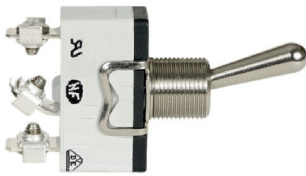

Brushed Brass
410

Satin Brass
419

Mirror Gold
421

Old Bronze
417

Satin Copper
423

- Confidence Collection - Brass

REINFORCED MECHANISMS FOR NARROW COVER PLATES

A complete switch, consisting of a cover plate and a single mechanism for the functions required.

Mechanisms for narrow cover plates

				BLACK TOGGLE ● 072	RETAIL PRICE EX TAX	STEEL TOGGLE ● 073	RETAIL PRICE EX TAX	GILT TOGGLE ● 074	RETAIL PRICE EX TAX
Two-way toggle	-070G		Mechanism 1 two-way toggle	072-070G	16,30 €	073-070G	9,10 €	074-070G	15,70 €
	-072G		Mechanism 1 two-way toggle for LED cover plate (113-)	072-072G	16,30 €	073-072G	9,10 €	074-072G	15,70 €
	-071G		Mechanism double two-way toggle	072-071G	32,70 €	073-071G	18,20 €	074-071G	31,40 €
	-085G		Mechanism 1 cross switch toggle	072-085G	39,70 €	073-085G	25,80 €	074-085G	32,90 €
Push-toggle	-073G		Mechanism 1 push-toggle	072-073G	17,10 €	073-073G	9,80 €	074-073G	16,40 €
	-075G		Mechanism 1 push-toggle for LED cover plate (113-)	072-075G	17,10 €	073-075G	9,80 €	074-075G	16,40 €
	-074G		Mechanism double push-toggle	072-074G	34,10 €	073-074G	19,60 €	074-074G	32,80 €
Mixed	-076G		Mechanism 1 two-way toggle + 1 push-toggle	072-076G	33,40 €	073-076G	18,90 €	074-076G	32,10 €
Roller shutter	-079G		Mechanism 1 roller shutter toggle 3 positions ON/OFF/ON	072-079G	21,60 €	073-079G	13,60 €	074-079G	16,40 €
	-080G		Mechanism 2 roller shutter toggles 3 positions ON/OFF/ON	072-080G	43,10 €	073-080G	27,30 €	074-080G	32,80 €
	-077G		Mechanism 1 roller shutter push-toggle 3 positions MOM/OFF/MOM	072-077G	21,60 €	073-077G	13,60 €	074-077G	16,40 €
	-078G		Mechanism 2 roller shutter push-toggles 3 positions MOM/OFF/MOM	072-078G	43,10 €	073-078G	27,30 €	074-078G	32,80 €

- Confidence Collection - Brass

NARROW COVER PLATES

A complete switch, consisting of a cover plate and a single mechanism for the functions required.

Example Cover plate + Mechanism(s)

Narrow cover plates with toggle