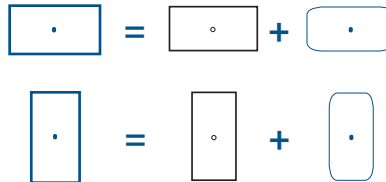

Example   Cover plate + Mechanism(s)