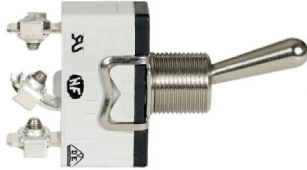

- Confidence Collection - Brass

REINFORCED MECHANISMS

THESE MECHANISMS CAN BE USED FOR SINGLE, DOUBLE, THREE- AND FOUR-GANG COVER PLATES

Reinforced mechanisms

				BLACK TOGGLE ● 072-...G	RETAIL PRICE EX TAX	STEEL TOGGLE ● 073-... G	RETAIL PRICE EX TAX	GILT TOGGLE ● 074-... G	RETAIL PRICE EX TAX
Two-way toggle	-101G	□	Mechanism 1 two-way toggle	072-101G	17,10 €	073-101G	9,50€	074-101G	16,50 €
	-102G	□□	Mechanism 2 two-way toggles	072-102G	34,30 €	073-102G	19,10€	074-102G	32,90€
	-103G	□□□	Mechanism 3 two-way toggles	072-103G	51,40 €	073-103G	28,50 €	074-103G	49,40 €
	-135G	□	Mechanism 1 cross switch toggle	072-135G	41,70 €	073-135G	27,10€	074-135G	34,00€
Push-toggle	-111G	□	Mechanism 1 push-toggle	072-111G	18,00 €	073-111G	10,30€	074-111G	17,30€
	-112G	□□	Mechanism 2 push-toggles	072-112G	35,90 €	073-112G	20,60 €	074-112G	34,50 €
	-113G	□□□	Mechanism 3 push-toggles	072-113G	53,80 €	073-113G	30,80 €	074-113G	51,70 €
Mixed	-120G	□□	Mechanism 1 push-toggle + 1 two-way toggle	072-120G	35,10 €	073-120G	19,80 €	074-120G	33,70 €
	-121G	□□	Mechanism 1 two-way toggle + 1 push-toggle	072-121G	35,10 €	073-121G	19,80 €	074-121G	33,70 €
	-122G	□□□	Mechanism 2 two-way toggles + 1 push-toggle	072-122G	52,20 €	073-122G	29,40 €	074-122G	50,10 €
	-123G	□□□	Mechanism 1 two-way toggle + 2 push-toggles	072-123G	52,90 €	073-123G	30,10 €	074-123G	50,90 €
	-105G	□□	Mechanism 1 two-way toggle + 1 PUSH Ø8 mm	072-105G	37,50 €	073-105G	22,20 €	074-105G	36,50 €
	-108G	□□	Mechanism 1 Push-toggle + 1 PUSH Ø8 mm	072-108G	38,50 €	073-108G	23,00 €	074-108G	38,40 €
Roller shutter	-131G	□	Mechanism 1 roller shutter toggle 3 positions ON/OFF/ON	072-131G	22,60 €	073-131G	14,40 €	074-131G	17,30 €
	-132G	□□	Mechanism 2 roller shutter toggles 3 positions ON/OFF/ON	072-132G	45,30 €	073-132G	28,70 €	074-132G	34,50 €
	-133G	□	Mechanism 1 roller shutter push-toggle 3 positions MOM/OFF/MOM	072-133G	22,60 €	073-133G	14,40 €	074-133G	17,30 €
	-134G	□□	Mechanism 2 roller shutter push-toggles 3 positions MOM/OFF/MOM	072-134G	45,30 €	073-134G	28,70 €	074-134G	34,50 €

The reinforced mechanisms allow further configurations, so some cover plates are compatible only with these mechanisms.