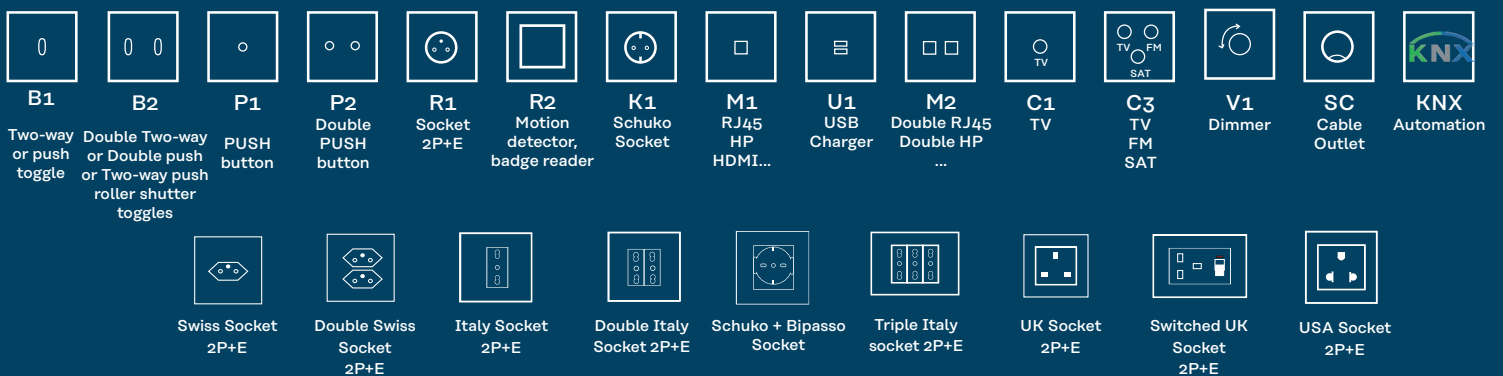

Functions codes

Fixing - Mounting

Recommendations:

For added convenience, we have designed our switches to fit standard flushMount boxes. For single, double, three- and four-gang cover plates: diameter 67-68mm, depth 50 mm. Spacing 71mm between each mechanism.

For short narrow cover plates: standard box ref: 080040

For long narrow cover plates: box ref: 432002

Mounting: flushMount

Mounting cover plate : magnetised or with screws (Torx T10 included) - place the fixing clamps horizontally

Connection: our cover plates are mounted without earth connection