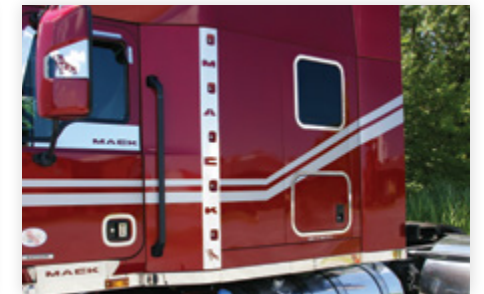

MACK ANTHEM

2019 & newer

DOOR WINDOW TRIM
S7632027
Granite 2002 & newer / Anthem 2019 & newer

UPPER KICK PLATE WITH MACK LOGO
S7632028
Granite-Pinnacle 2014 & up
Vision 2014 to 2017
Rawhide 2014 to 2018
Anthem 2019 & newer