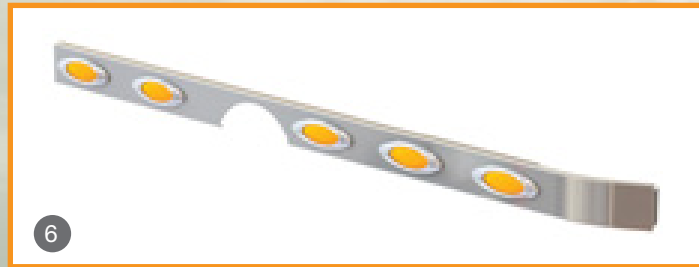

CAB & SLEEPER PANELS - BLANK

CHU

BLANK				
SECTION	PART #	MODELS	YEAR	
1 3.5" x 48" Cab Panel - 2 Block Heater Holes	S7632019	CHU	2008 & up	
2 3.5" x 48" Cab Panel - 1 Block Heater Holes	S7632024	CHU	2008 & up	
3 3.5" x 65.5" Sleeper Panel	S7652011	CHU	2008 to 2017	

CAB & SLEEPER PANELS - OVAL LIGHTS

CHU

OVAL LIGHTS				
SECTION	PART #	MODELS	LIGHTS	YEAR
4 3.5" X 48" Cab Panel 2 Block Heater Holes	S7632020-LED	Pinnacle	Oval lights	2008 & up
5 3.5" X 48" Cab Panel 1 Block Heater Holes	S7632031-LED	Pinnacle	Oval lights	2008 & up
6 3.5" X 65.5" Sleeper Panel	S7652012-LED	Pinnacle	Oval lights	2008 & up