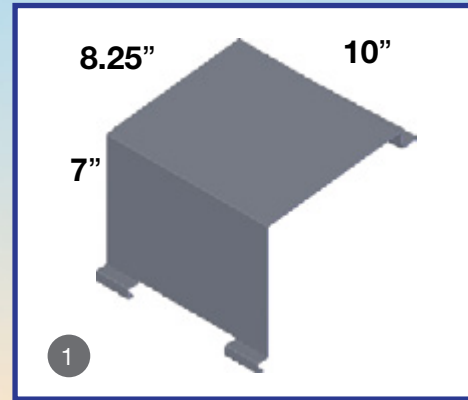

REVOLVING LIGHT BRACKET

Cab & Sleeper Accessories

REVOLVING LIGHT BRACKET

Garnite - CT & CV Flat Top

GARNITE - CT & CV FLAT TOP				
SECTION	PART #	MODELS	YEAR	QTY
1 Strobe Light Bracket	S7632060	Garnite, CT & CV flat top	2001 & up	PR