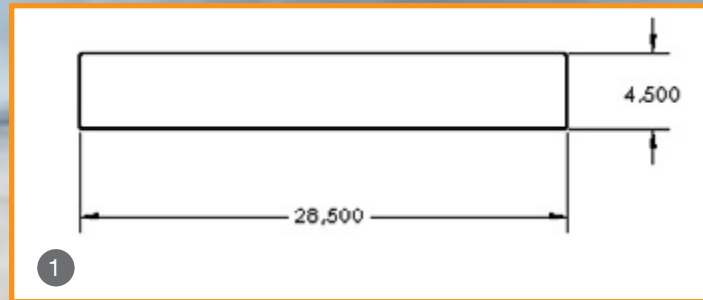

CAB & SLEEPER TRIM

Cab Accessories

KICK PANEL

Anthem - VISION - CX 613 with fairing

ANTHEM - VISION - CX 613 WITH FAIRING					
	SECTION	PART #	MODELS	YEAR	QTY
1	Front Kick Panel	S7662005	VISION CX 613 with fairing	2014 & up	PR
2	Kick Panel	S7632048	Anthem	2019 & up	PR

DOOR & SLEEPER TRIM

All Models Except Rawhide

ALL MODELS EXCEPT RAWHIDE				
	SECTION	PART #	YEAR	QTY
3	Door Handle Trim	S7633002	All years	KIT
4	Sleeper Vent Trim	S7951003	All years	UN

DOOR & WINDOW TRIM

Granite

GRANITE				
	SECTION	PART #	YEAR	QTY
5	Door Logo Trim	S7632010	2001 & up	PR
6	Door Handle Trim	S7633001	2006 & up	KIT
7	Door Window Trim	S7632027	2002 & up	PR

DOOR & WINDOW TRIM

Vision

VISION				
	SECTION	PART #	YEAR	QTY
8	Door Handle Trim	S7633001	2006 & up	KIT
9	Door Logo Trim	S7632008	All years	PR
10	Window Trim - One Side	S7631501	2006 to 2017	UN

WINDOW TRIM

CH - CL - CX - CT - CV - GU

CH - CL - CX - CT - CV - GU				
	SECTION	PART #	YEAR	QTY
11	Rear Cab Window Trim	S7631505	2000 & up	UN