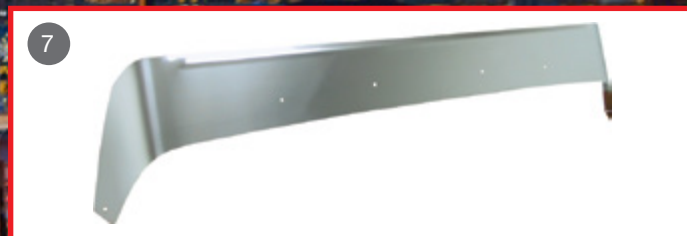

HOOD DEFLECTOR

Hood & Grill Accessories

HOOD DEFLECTOR

CX - Vision - Pinnacle

HOOD DEFLECTOR					
	SECTION	PARTS #	MODELS	YEAR	QTY
1	Hood & Grill Deflector	S7623001	Vision	Up to 2006	KIT
2	Hood & Grill Deflector	S7623005	Pinnacle	2007 & up	KIT
3	Hood Deflector	S7621004	Vision & CX	Up to 2006	UN
4	Hood Deflector	S7621006	Pinnacle & CX	2006 to 2018	UN
5	Hood & Grill Deflector	S7623009	Pinnacle long hood	2020 & up	UN
6	Hood Deflector	S7621002	CX	2020 & up	UN

HOOD DEFLECTOR

Granite - CH - CT - GU - CV

HOOD DEFLECTOR					
	SECTION	PARTS #	MODELS	YEAR	QTY
7	Hood Deflector	S7621001	CH	Up to 2016	UN
8	Hood Deflector	S7621011	CH	2017 & up	UN
9	Hood Deflector	S7621003	Granite CT	2006 to 2010	UN
10	Hood Deflector	S7621003	Granite GU	2011 & up	UN
11	Hood Deflector	S7621005	Granite CV	2001 & up	UN