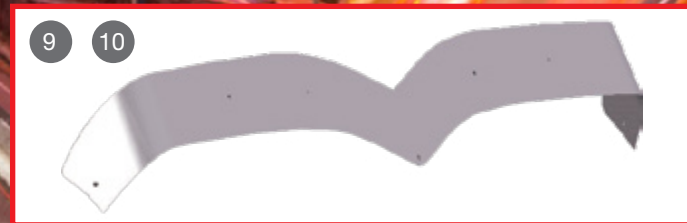

HOOD DEFLECTOR

Hood & Grill Accessories

HOOD DEFLECTOR

CX - Vision - Pinnacle

HOOD DEFLECTOR					
	SECTION	PARTS #	MODELS	YEAR	QTY
1	Hood & Grill Deflector	S7623001	Vision	Up to 2006	KIT
2	Hood & Grill Deflector	S7623005	Pinnacle	2007 & up	KIT
3	Hood Deflector	S7621004	Vision & CX	Up to 2006	UN
4	Hood Deflector	S7621006	Pinnacle & CX	2006 to 2018	UN
5	Hood & Grill Deflector	S7623009	Pinnacle long hood	2020 & up	UN
6	Hood Deflector	S7621002	CX	2020 & up	UN

HOOD DEFLECTOR

Granite - CH - CT - GU - CV

HOOD DEFLECTOR					
	SECTION	PARTS #	MODELS	YEAR	QTY
7	Hood Deflector	S7621001	CH	Up to 2016	UN
8	Hood Deflector	S7621011	CH	2017 & up	UN
9	Hood Deflector	S7621003	Granite CT	2006 to 2010	UN
10	Hood Deflector	S7621003	Granite GU	2011 & up	UN
11	Hood Deflector	S7621005	Granite CV	2001 & up	UN