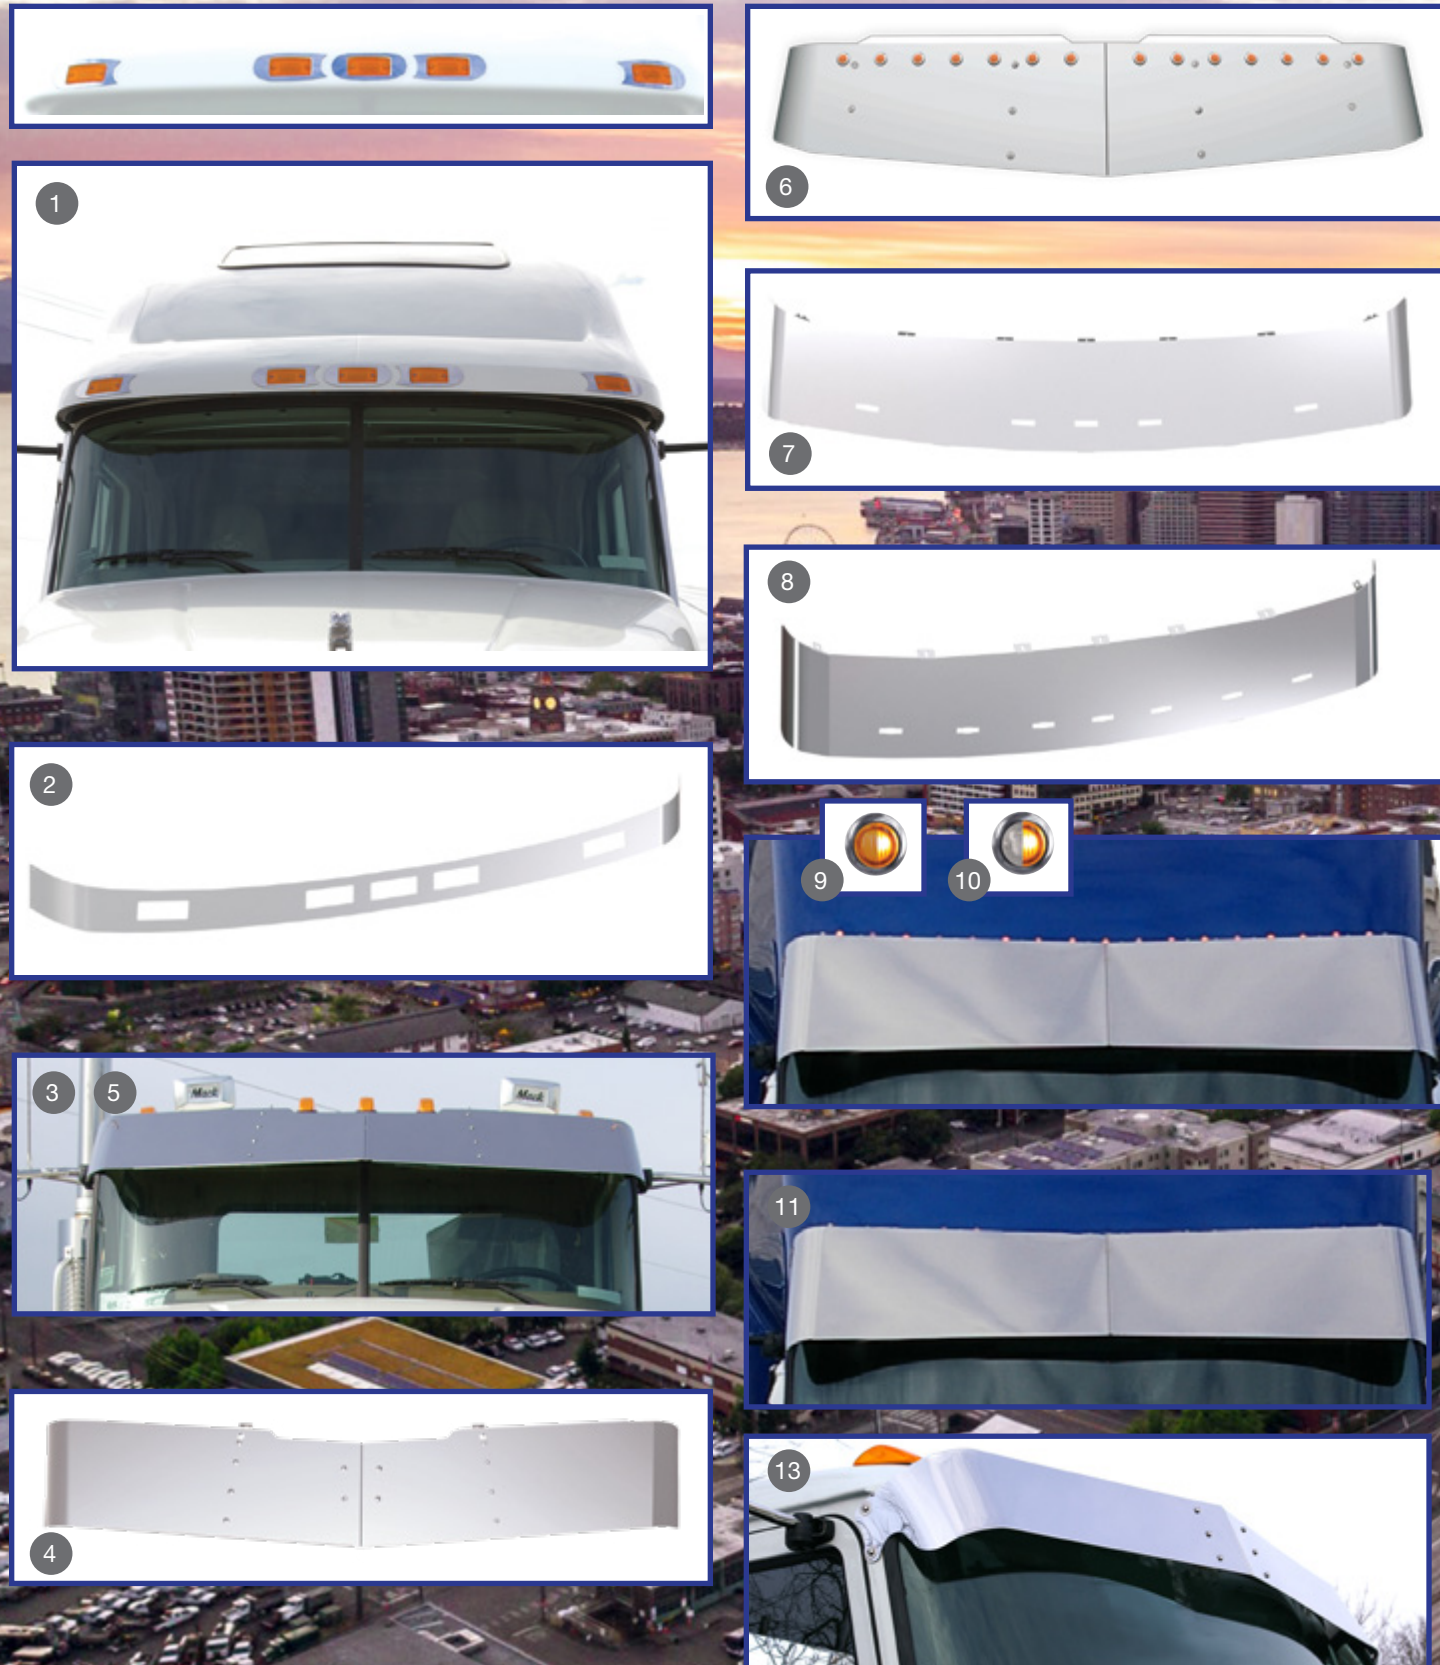

SUN VISORS

Cab & Sleeper Accessories

TRIM

TRIM				
SECTION	PART #	MODELS	YEAR	QTY
1 Sun Visor Light Trim	🍁 S7633501	Vision & Pinnacle	2006 to 2017	KIT
2 Visor Strip Over Fiber Visor	🍁 S7631506	Mack Anthem	2019 & up	—