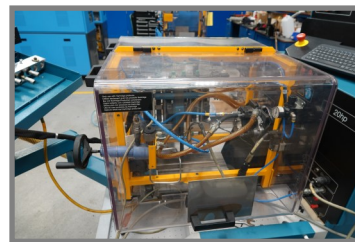

Accessories

AVM2-PC Cables	
Delphi DFI 1.5	A089E973
Bosch 2	A089E966
Siemens	A089E963
Bosch	A086E928
Denso 2	A089E968
Denso 3	A089E972
Delphi 1	A086E916
Siemens	A086E950
Bosch/Denso	A089E964
Denso 1	A089E962
Resistance Studs	A089E967

AVM2 Clamps
HK997
HK987
HK956
HK932
HK966
HK931
HK907
HK930
HK921/C
HK952