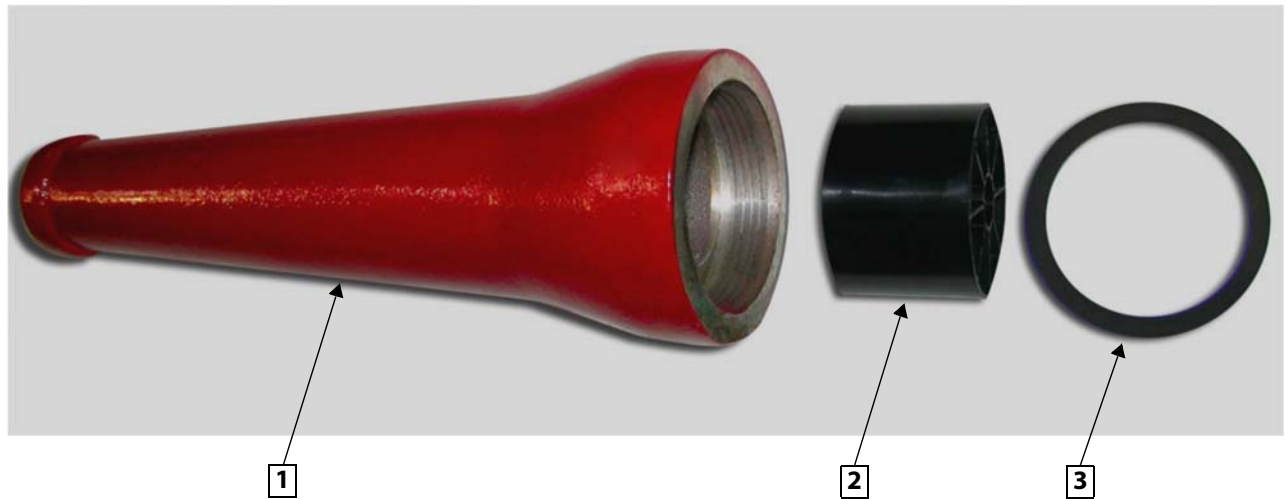

MEGA WATER TANK IPB-3

15 MAR 2019

NOZZLE, STRAIGHT BORE

PART NO. 300087 / 300091

- 1" and 1.5" diameter nozzles
- Built-in Stream Shaper
- Reach: 145-175 ft.
- Stream Shaper increases reach by 20-30%

ITEM	PART NO	DESCRIPTION	QTY	SPARE PART
1	300087	NOZZLE, 1.0" ORIFICE		
1	300091	NOZZLE, 1.5" ORIFICE		
2	300822	STREAM SHAPER (BUILT-IN)	1	
3	300823	GASKET	1	
4	304299	STREAM SHAPER (SHORT)	1	