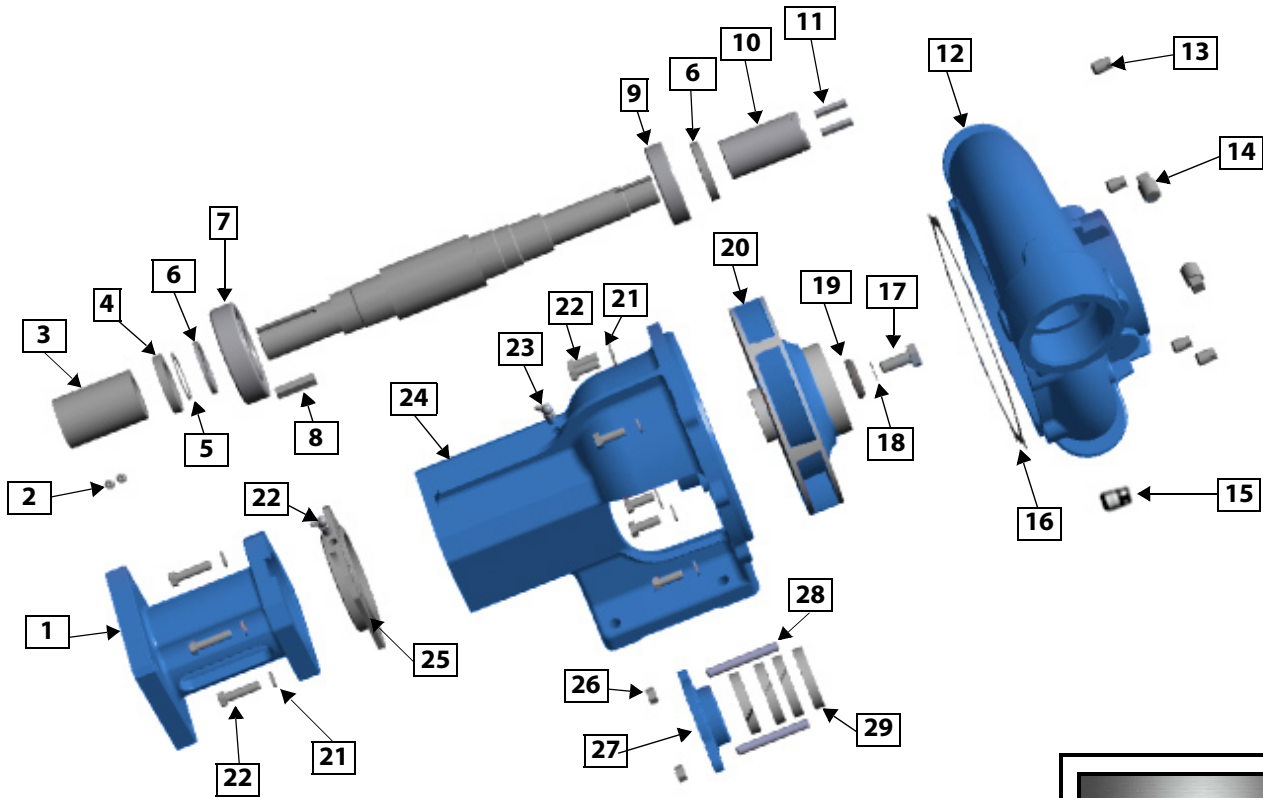

TABLE OF CONTENTS

SECTION 1

Water Pumps & Hydraulic Motor Assemblies

Mega M3 Water Pump – Direct Motor Mount	1-2
Mega M3 Water Pump – 1.5 Inch, Plain Keyed	1-3
Mega M3 Water Pump – 1.5 Inch, Plain Keyed	1-4
Mega M4 Water Pump – Standard (Gen 3)	1-5
Mega M4 Water Pump – Corrosion Resist. (Gen 3)	1-6
Mega M4 Water Pump–Trimmed Impeller (Gen 3)	1-7
Mega M4 Water Pump – Complete SS, CW	1-8
Mega M-4B Water Pump – Rope Seal, Standard	1-9
Mega M-4B Water Pump–Rope Seal, Corrosion Res.	1-10
Mega M-4B Water Pump – Mech. Seal, Standard	1-11
Mega M-4B Water Pump–Mech Seal, Corrosion Res.	1-12
Cross-over Assembly, 1.5"	1-13
Cross-over Assembly, 1.25"	1-14
Hydraulic Drive Motors	1-15

MEGA WATER TANK IPB-3

15 MAR 2019

MEGA M3 WATER PUMP – DIRECT MOTOR MOUNT

PART NO. 304954

• Clockwise Rotation • 3 inch NPT Outlet • 4 inch NPT Inlet • 9 inch Impeller

30 →

ITEM	PART NO	DESCRIPTION	QTY	SPARE PART
	304954	M3 Water Pump-CW, Direct Motor Mount		
1	304981	Hydraulic Motor Mount, C-fit, M3 Pump	1	
2	305107	Set Screw, Coupling, M3 Pump	2	
3	305102	Hydraulic Shaft Coupler, M3 Pump		X
4	304960	Seal, Grease, M3 Pump	2	X
5	304957	Retainer, Snap Ring, M3 Pump	1	X
6	304958	Ring, Thrust, M3 Pump	1	
7	304956	Bearing, Drive Side, M3 Pump	1	X
8	305101	Key, Coupling, M3 Pump	1	X
9	304959	Bearing, Impeller Side, M3 Pump	1	X
10	304961	Sleeve, Wear, Shaft, M3 Pump	1	X
11	304962	Key, Impeller, M3 Pump	2	X
12	304963	Volute Case, CW, M3 Pump	1	
13	350850	Plug, 1/4 inch, NPT, M3 Pump	4	
14	350852	Plug, 1/2 inch, M3 Pump	2	
15	300460	Petcock Drain, 1/2 inch, M3 Pump	1	