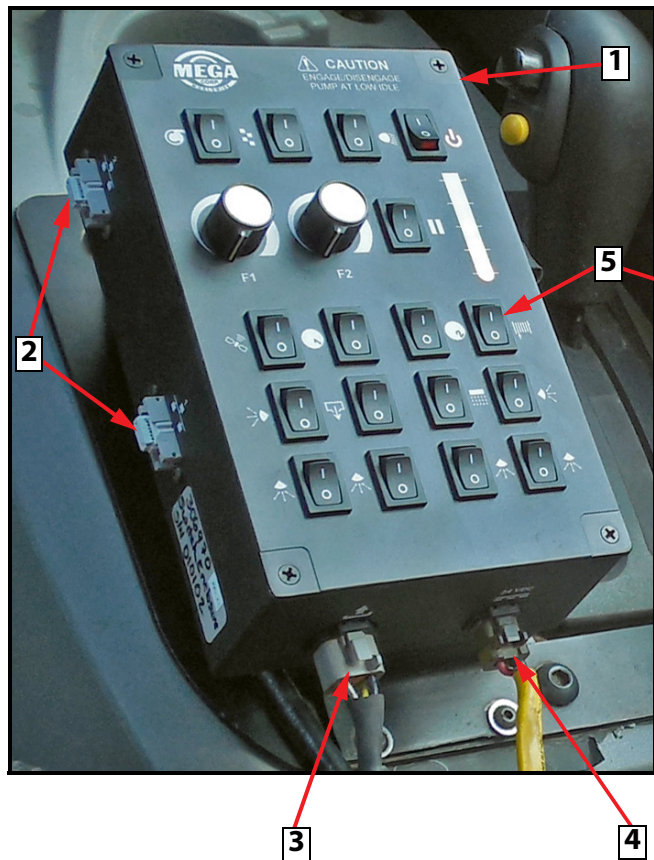

MEGA WATER TANK IPB-3

15 MAR 2019

CAB CONTROLS, DIGITAL, (DISCS® 1.5)

CONTACT MEGA PRODUCT SUPPORT W/TANK SERIAL NO.

- 6 Spray Heads & Timer
- Water Level
- Water Cannon & Adj. Nozzle
- Work Lights
- Compatible with GPS

*** Cab control boxes vary by model and tank

ITEM	PART NO	DESCRIPTION	QTY	SPARE PART
1	306970	SWITCH BOX, MASTER	1	X
2	306965	PLUG, PROGRAMMING PORT	3	X
3	046059	CABLE ASSY, LIN, 45'		X
4	306761	CABLE ASSY, POWER, 10'		X
5	306968	SWITCH, ON/OFF		X
6	306967	SWITCH, ROCKER NOZZLE	1	X
7	306966	SWITCH, LOCKED	1	X
8	046057	CABLE ASSY, LIN, 72"		X
9	306969	SWITCH BOX, JOYSTICK	2	X

options. Please contact Product Support or Parts