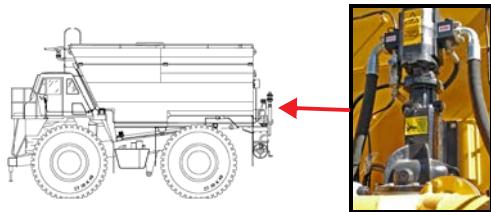

Impeller Kit - 306664

Items: 1, 18, 19, 21, 25-30

Casing Kit - 306665

Items: 21, 28, 29

Rope Packing Kit - 300719

Items: 13, 14

ITEM	PART NO	DESCRIPTION	QT Y	SPARE PART
	306201	M4B, Rope Seal, Corrosion Resistant		
1	306720	Capscrew, Hex HD 1/2-13NC X 1-1/2L 316SS	4	X
2	306736	Bearing Cap Motor Bracket	1	
3	306697	Grease Fitting, 5/16-24NPS	2	
4	302302	Seal, Oil	2	
5	300536	Ring, Retaining, 1.819"	1	
6	300542	Ring, Thrust, 1.973"	1	
7	302296	Bearing, Drive Side	1	
8	306718	Shaft, Splined, 20.15"	1	
9	302297	Bearing, Impeller Side	1	
10	300541	Water Slinger	1	
11	300533	Slotted Split Gland	1	
12	306699	Ring, Packing	4	
13	306732	Ring, Metallic	1	
14	306735	Sleeve, Shaft	1	
15	306734	Nut, Hex 1/2-13NC 304SS	2	
16	306723	Stud, 1/2-13NC X 2-1/2L 316SS	2	
17	306722	Capscrew, Hex 1/4-20X1-1/2	12	