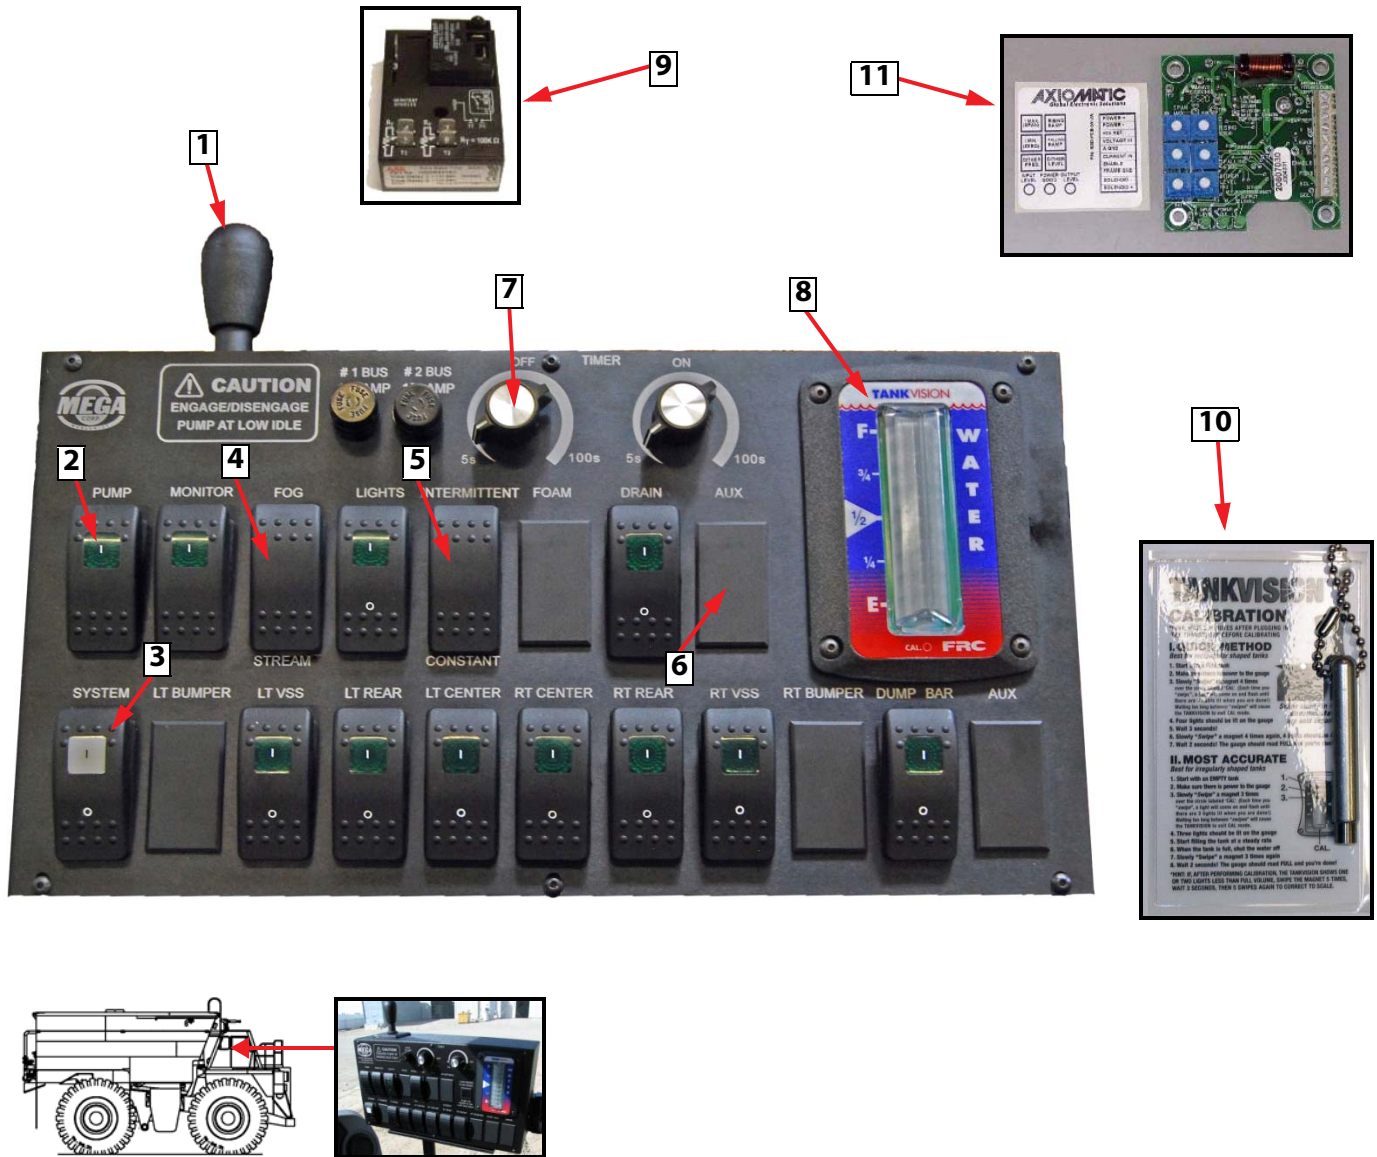

CAB CONTROLS, ANALOG (STANDARD)
CONTACT MEGA PRODUCT SUPPORT W/TANK SERIAL NO.

- 6 Spray Heads & Timer
- Water Level
- Drain & Dump Bar
- Water Cannon & Adjust. Nozzle
- Work Lights

ITEM	PART NO	DESCRIPTION	QTY	SPARE PART
	***	CAB CONTROL, W/ DRIVER CARD		
**	***	CAB CONTROL, W/O DRIVER CARD		
1	303041	JOYSTICK, UNIVERSAL	1	X
2	305019	SWITCH, GREEN LENS, SPST	11	X
3	305020	SWITCH, WHITE LENS, SPST	1	X
4	305022	SWITCH, MOMENTARY	1	X
5	305021	SWITCH, NO LIGHT, DPDT	8	X
6	303128	COVER, CARLING SWITCH	5	
7	305029	KNOB, POTENTIOMETER	2	X
8	307819	WATER LEVEL INDICATOR	1	
9	304751	TIMER	1	X

ITEM	PART NO	DESCRIPTION	QTY	SPARE PART
10	303824	CALIBRATION TOOL, W.L.	1	
11	***	DRIVER CARD, SOLENOID	1	

*** Cab control boxes vary by model and tank options. Please contact Product Support or Parts Sales with your tank serial number in order to determine the correct part number for your unit.