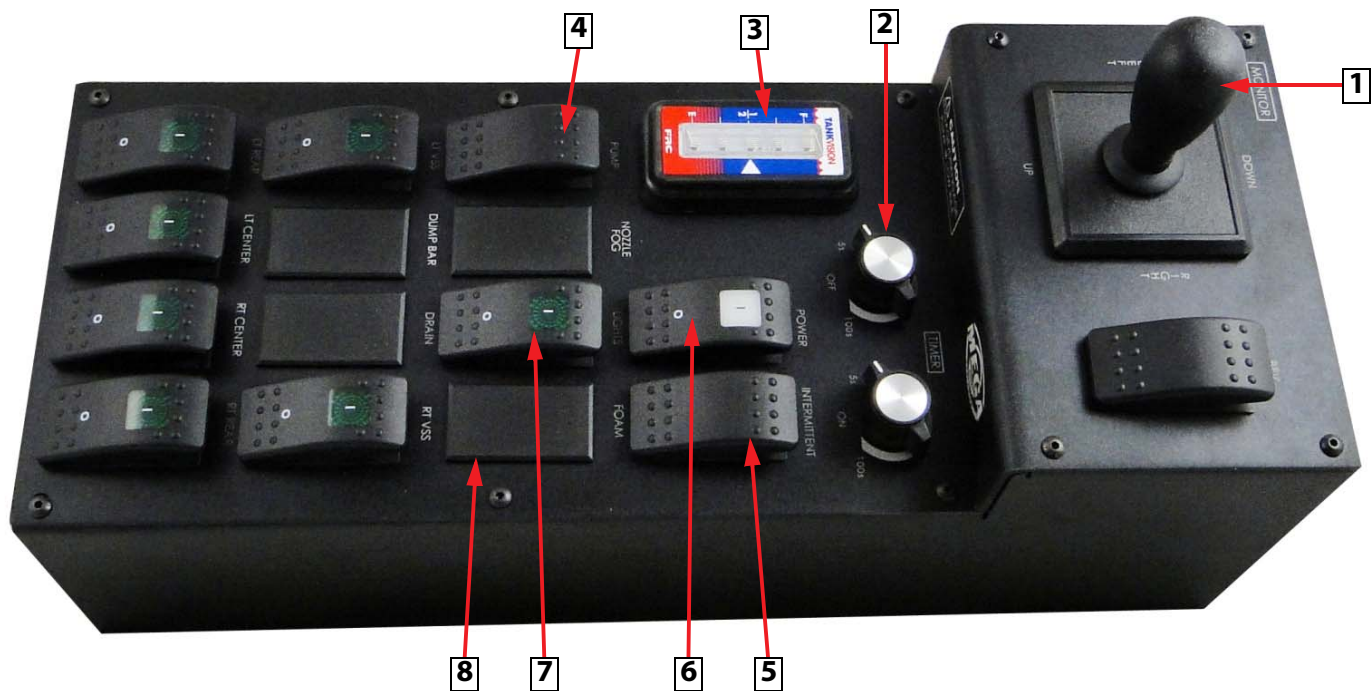

CAB CONTROLS, ANALOG (STEP STYLE) CONTACT MEGA PRODUCT SUPPORT W/TANK SERIAL NO.

- 6 Spray Heads & Timer
- Water Level
- Drain & Dump Bar
- Water Cannon & Adjust. Nozzle
- Work Lights

ITEM	PART NO	DESCRIPTION	QTY	SPARE PART
	045562	CAB CONTROL, STEP STYLE		
1	303041	JOYSTICK, UNIVERSAL	1	X
2	305029	KNOB, POTENTIOMETER	2	X
3	305967	INDICATOR, W. L., MINI	1	
4	305022	SWITCH, MOMENTARY	1	X
5	305021	SWITCH, NO LIGHT, DPDT	4	X
6	305020	SWITCH, WHITE LENS, SPST	1	X
7	305019	SWITCH, GREEN LENS, SPST	9	X
8	303128	COVER, CARLING SWITCH	4	
9	304751	TIMER	1	X
10	***	DRIVER CARD, SOLENOID	1	

*** Cab control boxes vary by model and tank options. Please contact Product Support or Parts Sales with your tank serial number in order to determine the correct part number for your unit.