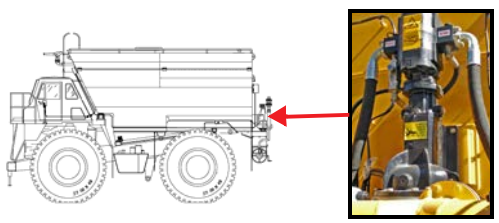

MEGA M-4B WATER PUMP – ROPE SEAL, STANDARD

PART NO. 306200

• Clockwise Rotation • 4 inch Discharge • 6 inch Inlet • Rope Packing Seal

ITEM	PART NO	DESCRIPTION	QT Y	SPARE PART
	306200	M4B, Rope Seal, Standard		
1	306720	Capscrew, Hex HD 1/2-13NC X 1-1/2L 316SS	4	X
2	306736	Bearing Cap Motor Bracket	1	
3	306697	Grease Fitting, 5/16-24NPS	2	
4	302302	Seal, Oil	2	
5	300536	Ring, Retaining, 1.819"	1	
6	300542	Ring, Thrust, 1.973"	1	
7	302296	Bearing, Drive Side	1	
8	306718	Shaft, Splined, 20.15"	1	
9	302297	Bearing, Impeller Side	1	
10	300541	Water Slinger	1	
11	300533	Slotted Split Gland	1	
12	306699	Ring, Packing	4	
13	306732	Ring, Metallic	1	
14	306735	Sleeve, Shaft	1	
15	306734	Nut, Hex 1/2-13NC 304SS	2	
16	306723	Stud, 1/2-13NC X 2-1/2L 316SS	2	
17	306722	Capscrew, Hex 1/4-20X1-1/2	12	

ITEM	PART NO	DESCRIPTION	QT Y	SPARE PART
18	306730	Capscrew, Hex HD 5/8"	2	
19	306716	Bracket, Frame Mount	1	
20	307128	Seal Plate	1	
21	306717	Ring, Wear, SS	2	
22	306727	Impeller	1	
23	306729	O-Ring	1	
24	306719	Washer, Impeller, SS	1	
25	306721	Washer, External Tooth, SS	1	
26	306698	O-Ring, Casing	1	
27	302527	Gasket, Outlet Flange, 4 inch	1	X
28	306798	Volute Case w/Wear Ring	1	
29	306724	Plug, Pipe, SS	5	
30	012930	Gasket, Inlet Flange, 6 inch	1	X
31	306664	Kit, Impeller	1	X
32	306795	Kit, Casing	1	X
33	300719	Kit, Rope Packing	1	X
34	306663	Kit, Shaft	1	X