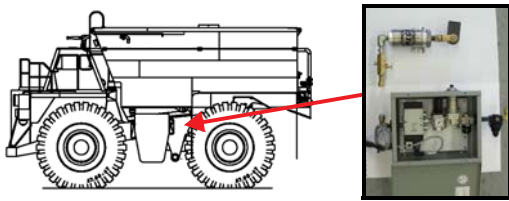

PNEUMATIC PUMP ACTIVATION ASSEMBLY

- Dual-acting Cylinder
- Air Regulator Box

ITEM	PART NO	DESCRIPTION	QTY	SPARE PART
	045103	PNEUMATIC ACTIVATION ASSY	1	
1	302807	BIMBA AIR CYLINDER	1	X
2	300323	MOUNTING BRACKET	1	
3	300322	HEX NUT, 1 1/2"	1	
4	350027	HEX NUT, 1/2"	1	
5	300160	CLEVIS ASSEMBLY	1	
6	352467	ADAPTER	2	
7	300283	SPEED CONTROL	2	X
8	351066	1/4" X 3/8" CONNECTOR	2	
9	350061	BOLT, 1/4" X 1"	2	
10	350014	LOCK WASHER, 1/4"	2	