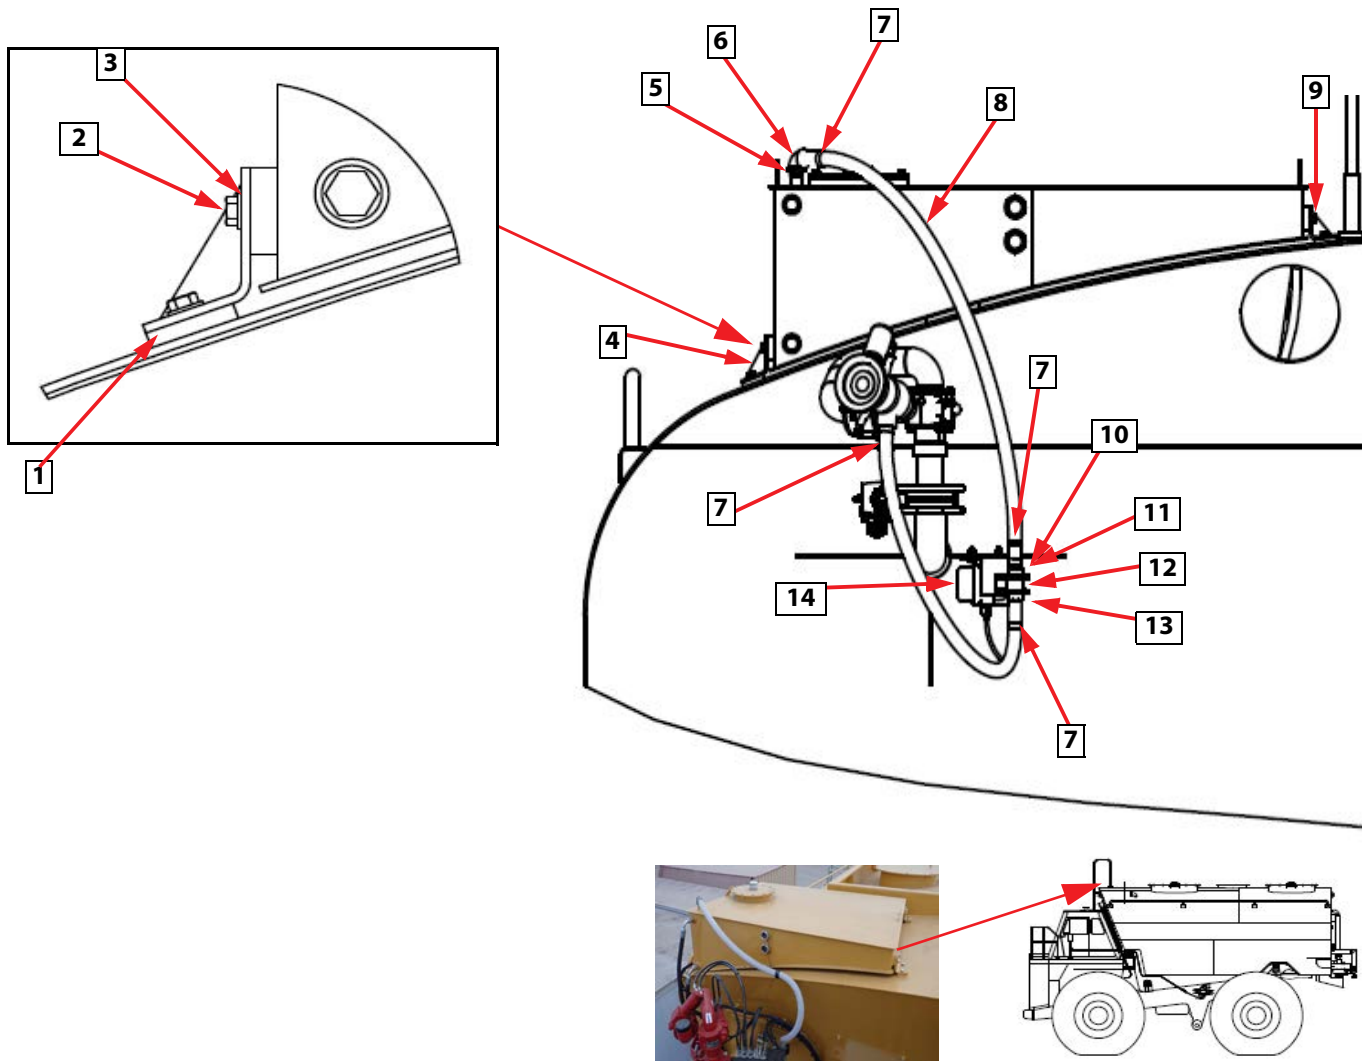

MEGA WATER TANK IPB-3

15 MAR 2019

FIRE SUPPRESSION SYSTEM

• 60 or 100 gallon • Electric or Pneumatic Actuator

ITEM	PART NO	DESCRIPTION	QTY	SPARE PART
	051270	FOAM AGENT TANK 60 GAL, LONG	1	
	049200	FOAM AGENT TANK 60 GAL, WIDE	1	
	050223	FOAM AGENT TANK 120 GAL	1	
	049783	FOAM AGENT TANK 200 GAL	1	
1	049010	LADDER, WELD-ON PLATE	4	
2	255517	HHCS, M12X1.75X20MM	16	
3	355265	WASHER, M12	16	
4	050229	MOUNTING BRACKET, OUTBOARD	2	
5	355426	NIPPLE, KC 1.23" HOSE 1"NPT	3	
6	350688	ELBOW, NPT 1" SCH 40	1	
7	300635	CLAMP, WORM GEAR	4	

ITEM	PART NO	DESCRIPTION	QTY	SPARE PART
8	051219-01	CLEAR HOSE, 1.25"X100"	2	
9	050231	MOUNTING BRACKET, INBOARD	2	
10	045049	ACTUATOR BRACKET	1	
11	355264	WASHER, M10	4	
12	355491	LOCKNUT, M10X1.5	2	
13	355476	HHCS, M10X1.5X20MM	2	
14	043515	WIRING INSTALL, FOAM AGENT	1