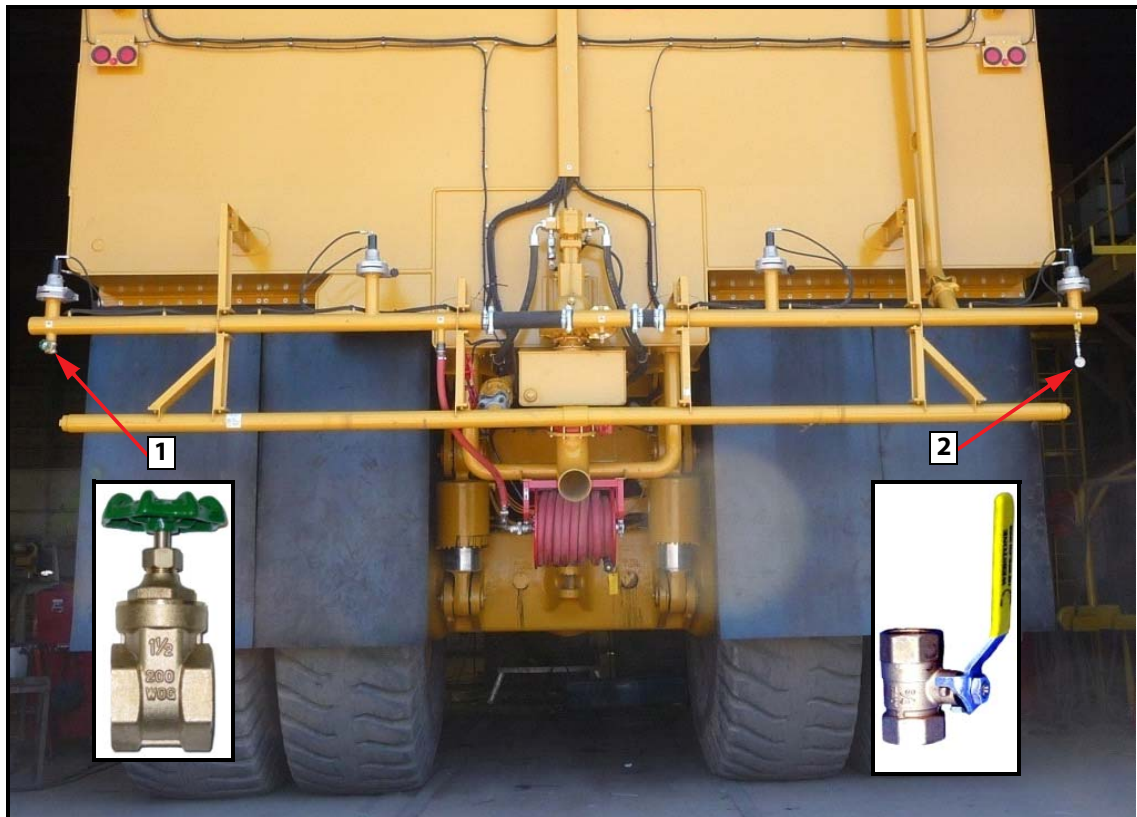

VALVE, SHUT-OFF, WATER

- Spray Bar
- Drain Bar

ITEM	PART NO	DESCRIPTION	QTY	SPARE PART
1	300106	VALVE, GATE 1.5"	1	X
2	300627	VALVE, BALL 3/4"		X