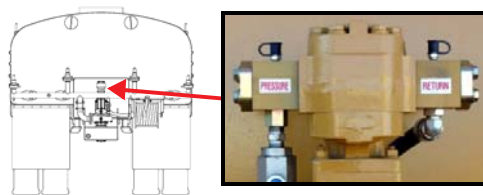

HYDRAULIC DRIVE MOTORS
CONTACT MEGA PRODUCT SUPPORT WITH TANK SERIAL NO.

Contact the MEGA Corp. Product Support Group at: U.S. Toll Free 1-800-345-8889 or Direct 1-505-345-2661 for correct hydraulic drive motor sizing based on unit serial number.