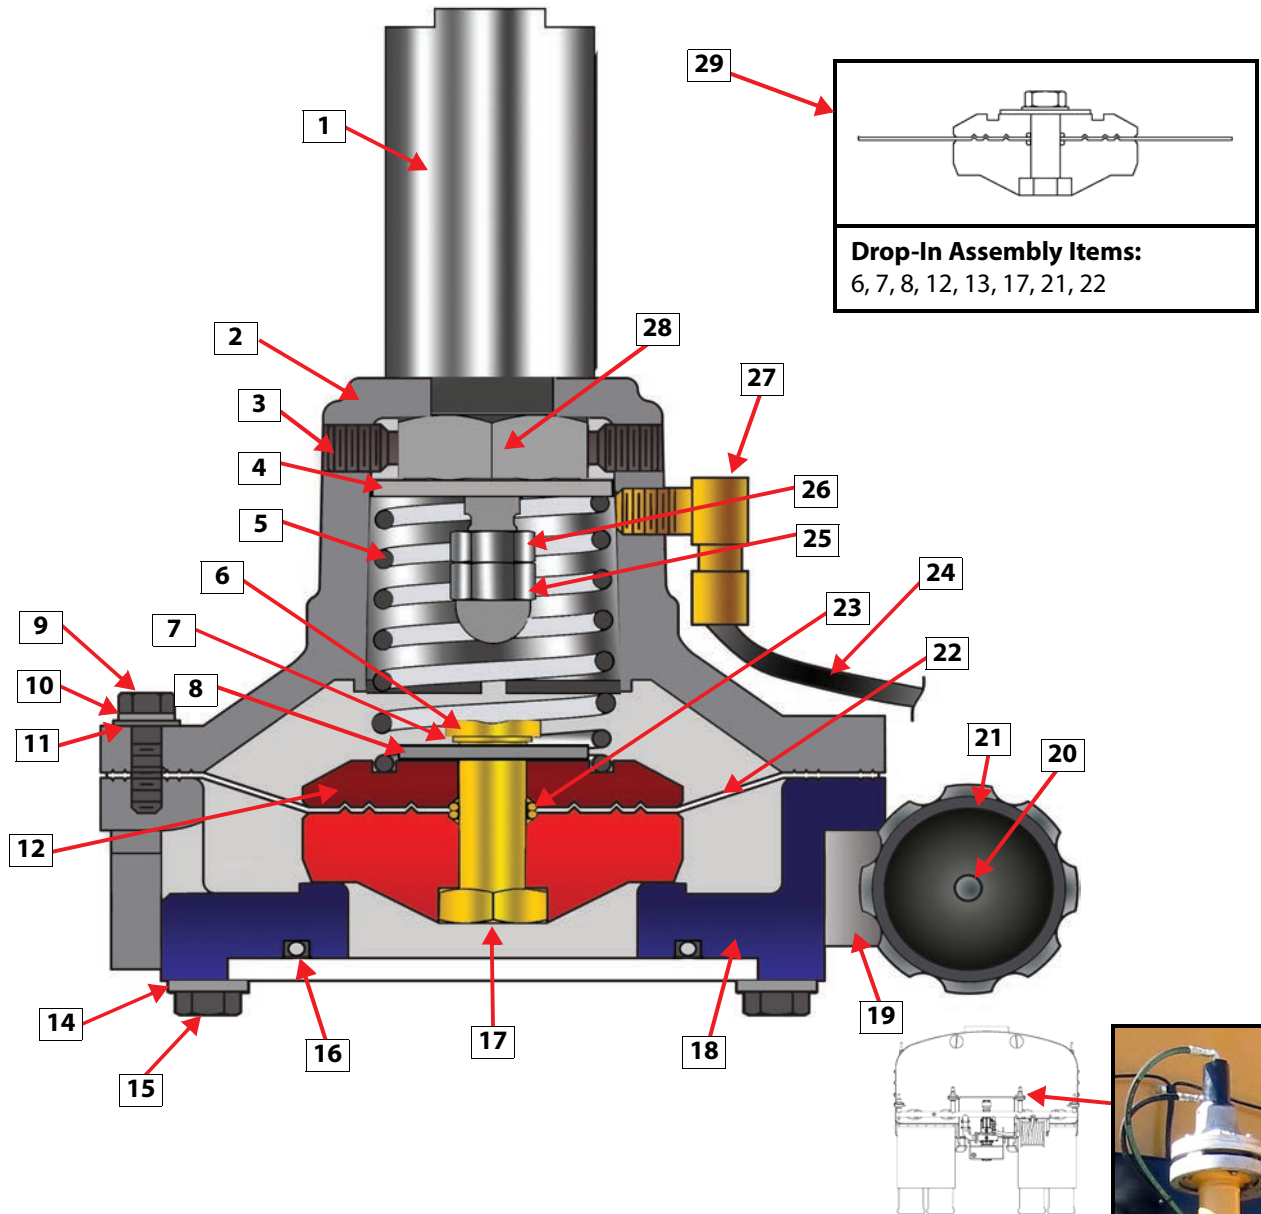

SPRAY HEAD, 3", HYDRAULIC (ALUMINUM)

PART NO. 025610

• Hydraulic Cylinder • 550 PSI

ITEM	PART NO	DESCRIPTION	QTY	SPARE PART
	025610	SPRAY HEAD, 3", HYD., ALUMINUM		X
1	306808	CYLINDER, HYDRAULIC	1	X
2	025615	HOUSING, UPPER	1	
3	354513	SCREW, SET	2	X
4	350011	WASHER, 1.25"	1	X
5	305304	SPRING	1	X
6	049199	BOLT, STEM	1	X
7	307329	WASHER, FLAT	1	X
8	354598	WASHER, FLAT	1	X
9	355335	CAP SCREW, 5/16 X 1 1/4" SS	8	X
10	355337	WASHER, LOCK 5/16" SS	8	X
11	355336	WASHER, FLAT 5/16" SS	8	X
12	300210	GUIDE DISK, UPPER	1	X
13	300209	GUIDE DISK, LOWER	1	X
14	355295	WASHER, FLAT SS	4	X

ITEM	PART NO	DESCRIPTION	QTY	SPARE PART
15	355294	CAP SCREW, 3/8 X 3/4" SS	4	X
16	354502	O-RING, BASE	1	X
17	300214	STEM, NUT	1	X
18	300207	HOUSING LOWER	1	
19	300216	RING, ADJUSTING	1	X
20	308917	CAP SCREW, 3/8"-16/2 SS	1	X
21	302912	KNOB, ADJUSTING RING	1	X
22	300208	DIAPHRAGM 3"	1	X
23	300215	O-RING, STEM	2	X
24	351141	TUBING, NYLON 3/8"	8"	X
25	307331	NUT, ACORN 1/2"-20 SS	2	X
26	307360	NUT, JAM 1/2"-20 SS	2	X
27	351082	ELBOW, 1/4" NPT-3/8" TUBE	1	X
28	305924	NUT, CYLINDER RETAINER	1	X
29	300409	DROP-IN ASSEMBLY		X