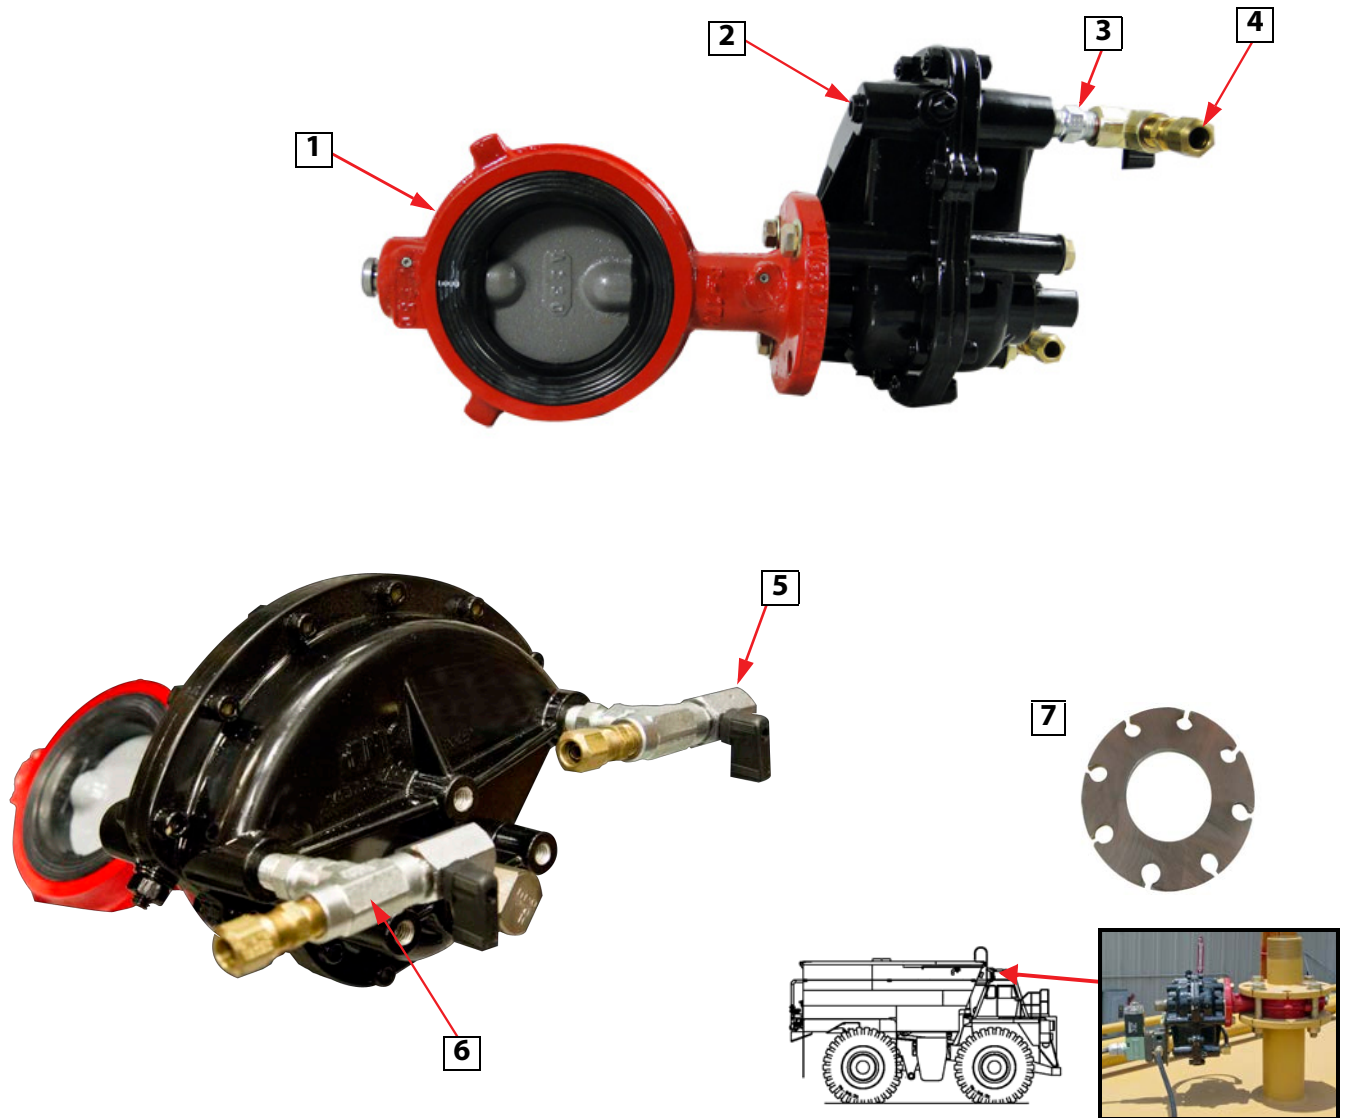

BUTTERFLY VALVE, 4 INCH, PNEUMATIC

PART NO. 036270

• Pneumatic • 4 inch • Dump Bar

ITEM	PART NO	DESCRIPTION	QTY	SPARE PART
	036270	Butterfly Assembly, Air Actuator, 4 inch	1	
1	300031	4 inch Butterfly Valve	1	
2	300584	FMC Air Actuator	1	X
3	352467	Nipple, Pipe 1/4 inch	2	
4	351066	Air FTG. 1/4 inch MPT-3/8 inch TBGN	2	
5	300296	Petcock, 1/4 inch	2	
6	352856	Tee, Internal Pipe, 1/4 inch	2	
7	000227	Weld-On Flange, 4 inch	1