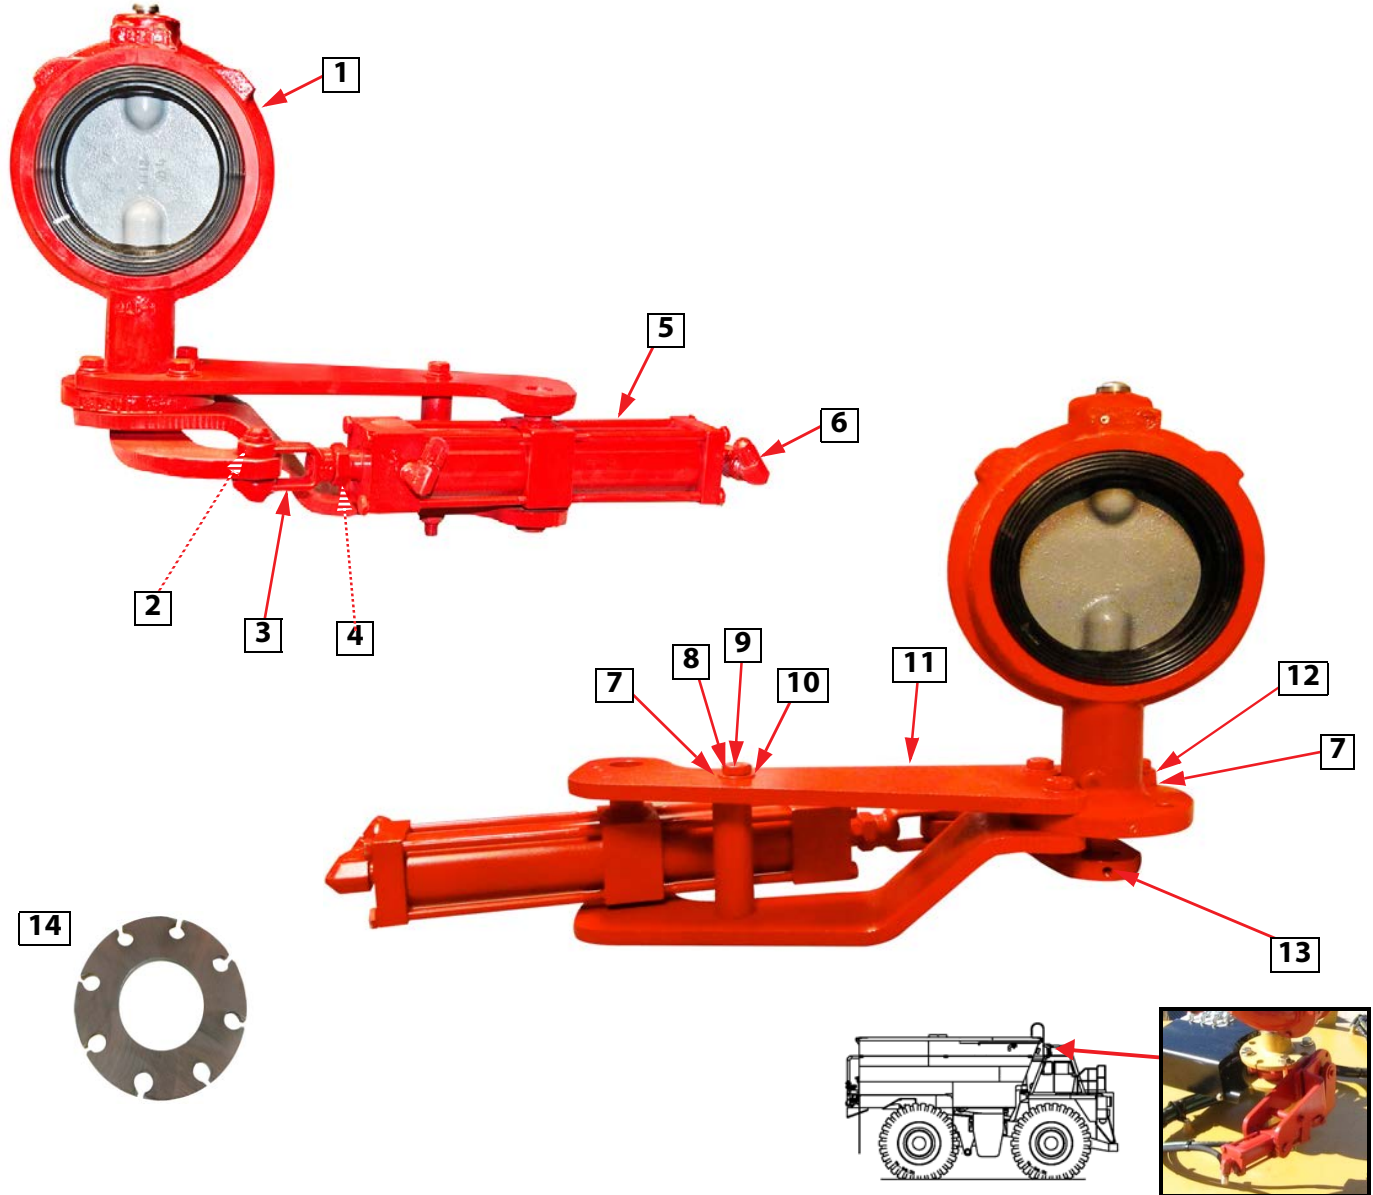

BUTTERFLY VALVE, 8" (TANK DRAIN)

PART NO. 041368

• 8" diameter • Hydraulic

ITEM	PART NO	DESCRIPTION	QTY	SPARE PART
	041368	Butterfly Valve Assembly, 8 inch	1	
1	300035	Valve, Butterfly, 8 inch	1	X
2	041369	Bracket, Butterfly Assembly	1	
3	300096	Cylinder, Hydraulic #1403	1	
4	352436	Aero-2021-4-4S	2	
5	350046	Nut, Hex 5/8 inch-18 UNF	1	
6	300467	Clevis, 1/2 inch X 5/8 inch UNF	1	
7	300099	Pin, Clevis	1	
8	350005	Washer, Flat, 1/2 inch	3	
9	350231	Cap Screw, 1/2 inch X 1 1/2 inch GRB	3	
10	000194	Weld-On Flange, 3 inch ID, 8 Hole	1	

BUTTERFLY VALVE, 3" (HYDRAULIC, WATER CANNON)

PART NO. 011454

• 3" diameter • Hydraulic

ITEM	PART NO	DESCRIPTION	QTY	SPARE PART
	011454	BFV ASSEMBLY, 3"		
1	300030	VALVE, BFV 3"	1	X
2	300099	PIN, CLEVIS	1	
3	300467	CLEVIS, 1/2" X 5/8" UNF	1	
4	350046	NUT, HEX 5/8 INCH-18 UNF		
5	300096	CYLINDER, HYD-#1403	1	
6	352436	AERO-2021-4-4S	2	
7	350003	WASHER, FLAT, 3/8 INCH	5	
8	350025	NUT, HEX 3/8 INCH-16 UNC	1	
9	350157	SCREW, CAP 3/8 INCH-16 UNC X 4.00	1	