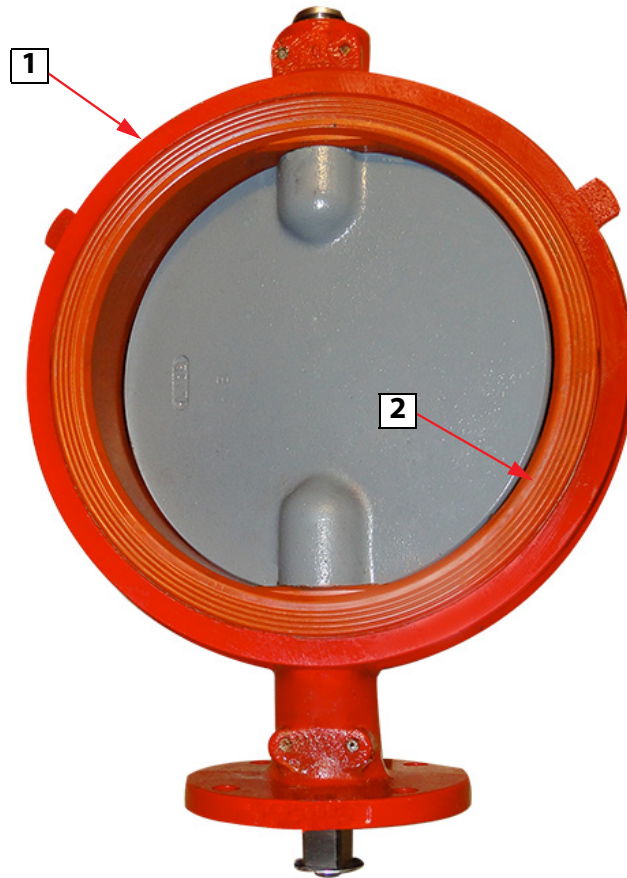

BUTTERFLY VALVE, 10 INCH, PNEUMATIC

PART NO. 301486

- 10 inch
- Mega Portable Stand Tank

ITEM	PART NO	DESCRIPTION	QTY	SPARE PART
1	301486	Butterfly Valve, 10 inch	1	
2	302995	Seal	1