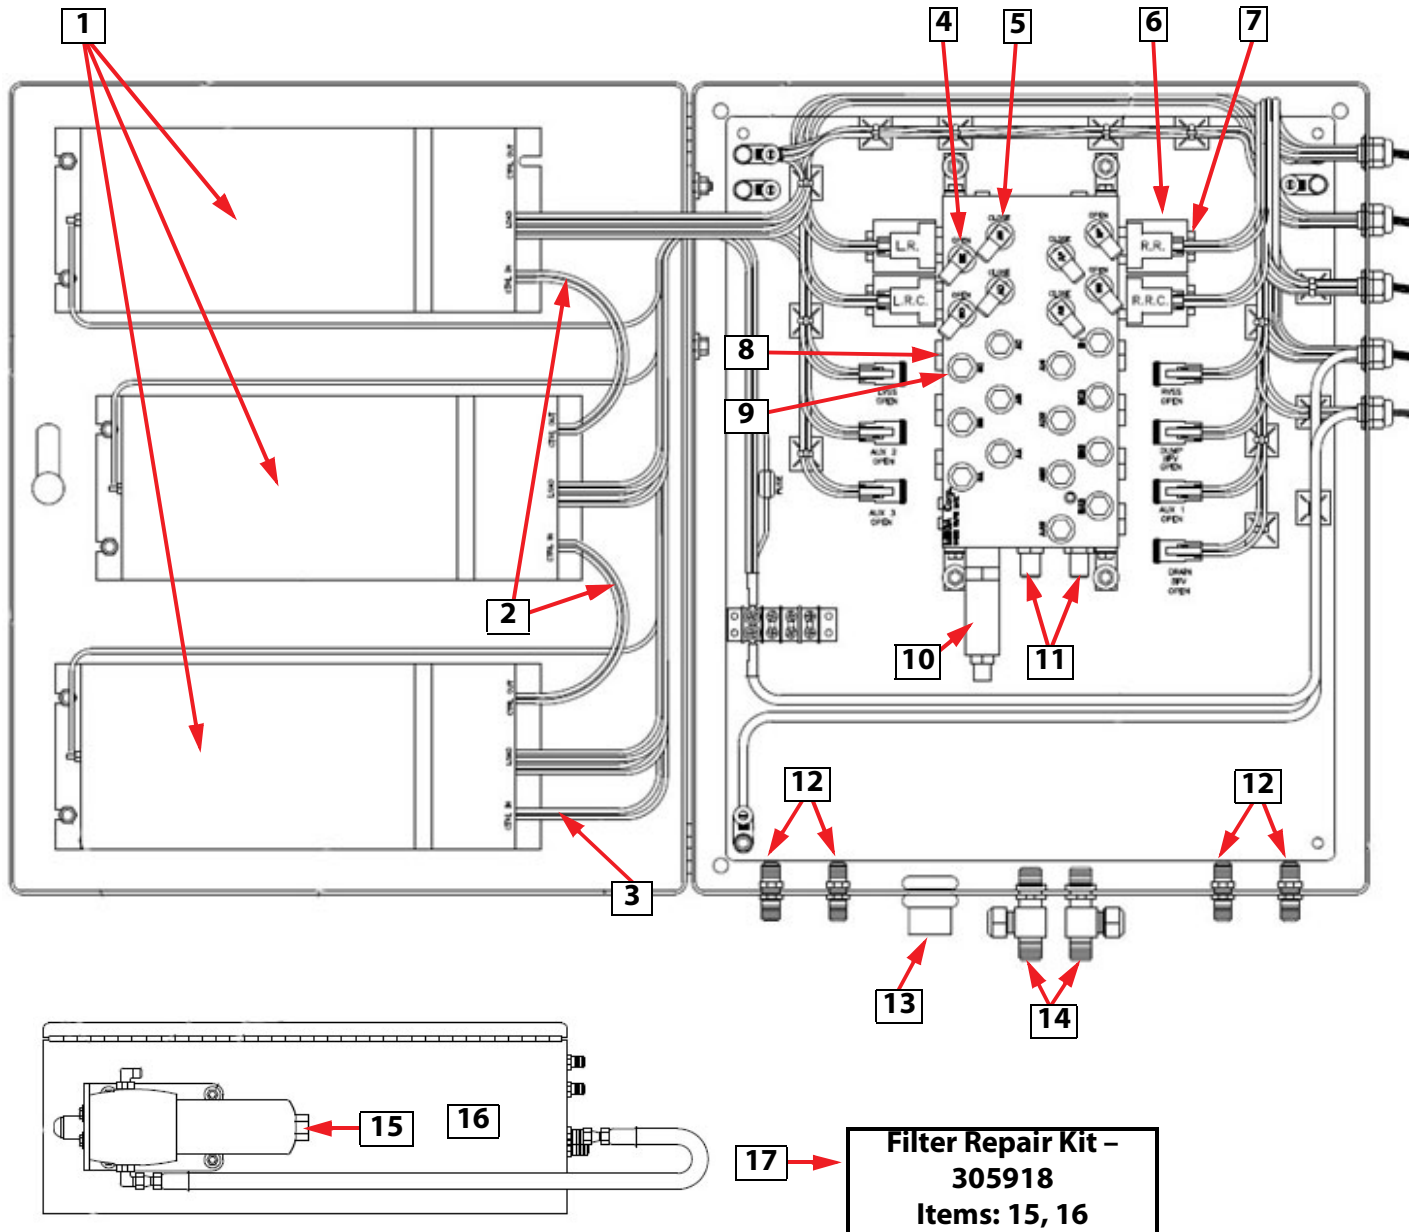

SOLENOID CONTROL BOX, HYD. (DISCS® 2.0)

PAGE 1 OF 2

• Spray Head Pressure (550 PSI) • BFV Pressure (2000 PSI)

CONTACT MEGA PRODUCT SUPPORT WITH TANK SERIAL NO.

ITEM	PART NO	DESCRIPTION	QTY	SPARE PART
1	306662	CONTROLLER	3	X
2	046060	CABLE ASSEMBLY LIN, 8"		
3	046061	CABLE ASSEMBLY LIN, 84"		
4	352481	ADP, JIC/ORB 4-4 90°	8	
5	355424	ADP, JIC/ORB 4-4 90° LONG	8	
6	305590	COIL, 24 VDC W/ CONNECTOR	8	X
7	305156	SOLENOID VALVE	8	X
8	304860	PLUG, E05 MANIFOLD PORT	3	
9	353475	PLUG, #4 ORB	6	
10	304861	REGULATOR	1	X
11	352606	ADP. JIC/ORB 6-6 0°	2	
12	352641	ADP. BULKHEAD JIC 4-4	16	

ITEM	PART NO	DESCRIPTION	QTY	SPARE PART
13	305880	DRAIN, CONDENSATION	1	
14	354065	TEE, BULKHEAD JIC 6-6-6	2	
15	305277	FILTER HOUSING	1	
16	305276	FILTER, REPLACEMENT	1	X
17	305918	FILTER REPAIR KIT	1	X