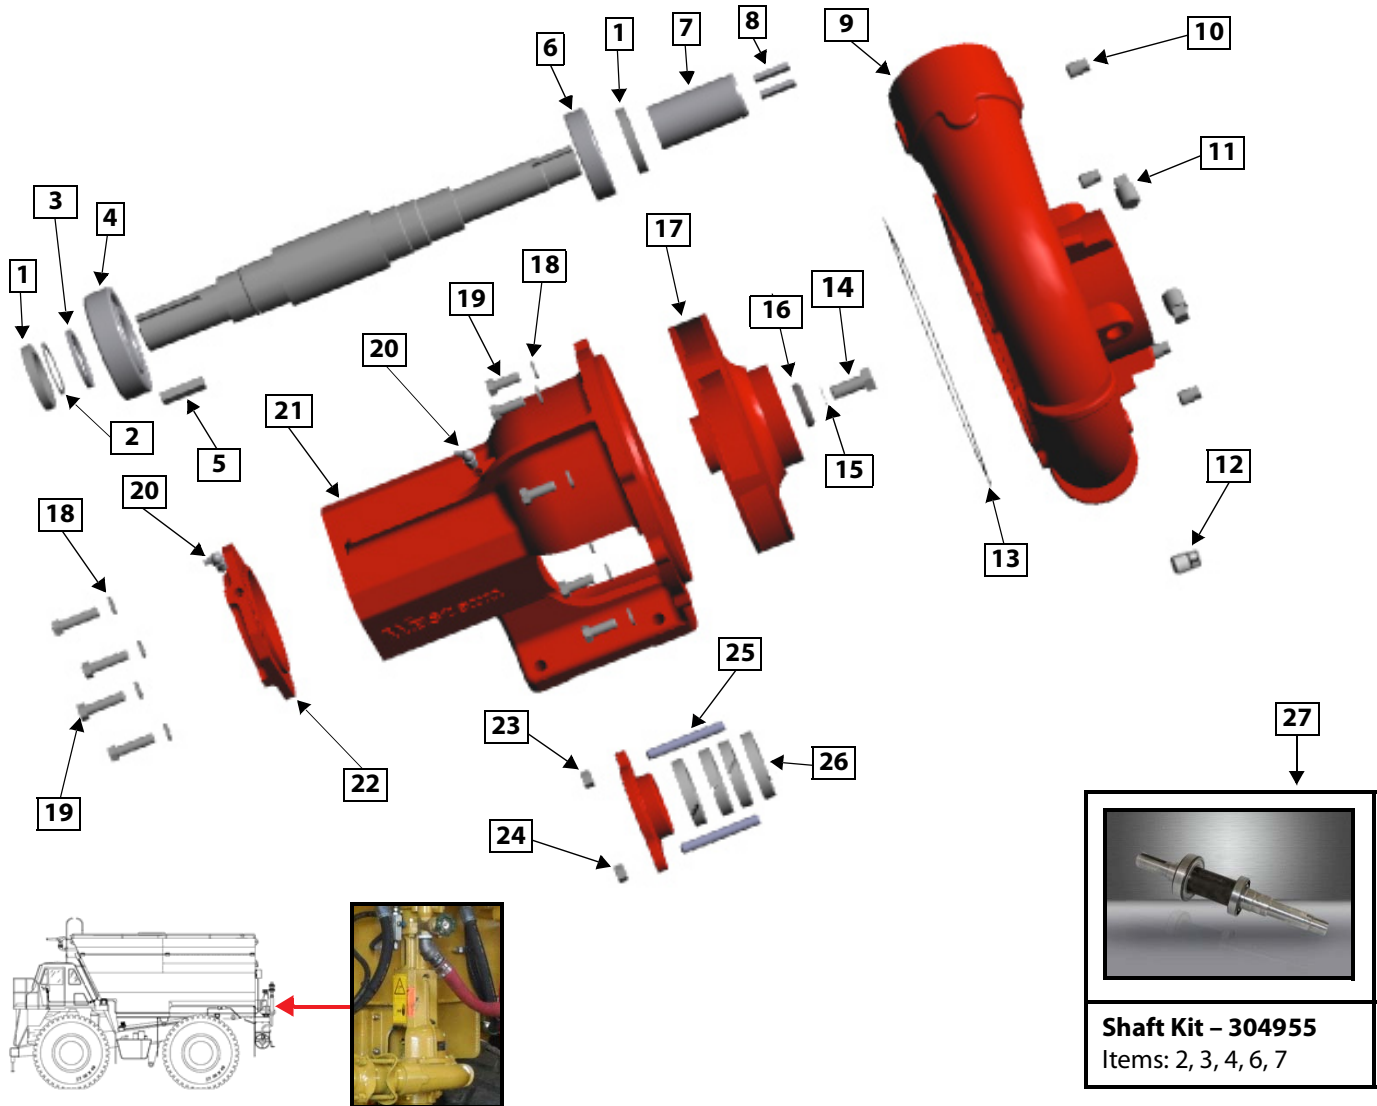

MEGA WATER TANK IPB-3

15 MAR 2019

MEGA M3 WATER PUMP – DIRECT MOTOR MOUNT

PART NO. 304954

• Clockwise Rotation • 3 inch NPT Outlet • 4 inch NPT Inlet • 9 inch Impeller

30 →

ITEM	PART NO	DESCRIPTION	QTY	SPARE PART
	304954	M3 Water Pump-CW, Direct Motor Mount		
1	304981	Hydraulic Motor Mount, C-fit, M3 Pump	1	
2	305107	Set Screw, Coupling, M3 Pump	2	
3	305102	Hydraulic Shaft Coupler, M3 Pump		X
4	304960	Seal, Grease, M3 Pump	2	X
5	304957	Retainer, Snap Ring, M3 Pump	1	X
6	304958	Ring, Thrust, M3 Pump	1	
7	304956	Bearing, Drive Side, M3 Pump	1	X
8	305101	Key, Coupling, M3 Pump	1	X
9	304959	Bearing, Impeller Side, M3 Pump	1	X
10	304961	Sleeve, Wear, Shaft, M3 Pump	1	X
11	304962	Key, Impeller, M3 Pump	2	X
12	304963	Volute Case, CW, M3 Pump	1	
13	350850	Plug, 1/4 inch, NPT, M3 Pump	4	
14	350852	Plug, 1/2 inch, M3 Pump	2	
15	300460	Petcock Drain, 1/2 inch, M3 Pump	1	

*Shaft not sold separately

MEGA M3 WATER PUMP – 1.5 INCH, PLAIN KEYED

PART NO. 304977

- Counterclockwise Rotation
- 3 inch NPT Outlet
- 4 inch NPT Inlet
- 9 inch Impeller

ITEM	PART NO	DESCRIPTION	QTY	SPARE PART
	304977	M3 Water Pump-CCW, Plain Keyed 1.5 inch Diameter Shaft	1	
1	304960	Seal, Grease, M3 Pump	2	X
2	304957	Retainer, Snap Ring, M3 Pump	1	X
3	304958	Ring, Thrust, M3 Pump	1	
4	304956	Bearing, Drive Side, M3 Pump	1	X
5	305101	Key, Coupling, M3 Pump	1	X
6	304959	Bearing, Impeller Side, M3 Pump	1	
7	304961	Sleeve, Wear, Shaft, M3 Pump	1	X
8	304962	Key, Impeller, M3 Pump	2	X
9	304974	Volute Case, CCW, M3 Pump	1	
10	350850	Plug, ¼ inch, NPT, M3 Pump	4	
11	350852	Plug, ½ inch, M3 Pump	2	
12	300460	Petcock Drain, ½ inch, M3 Pump	1	
13	304973	Seal, Volute Gasket, M3 Pump	1	X