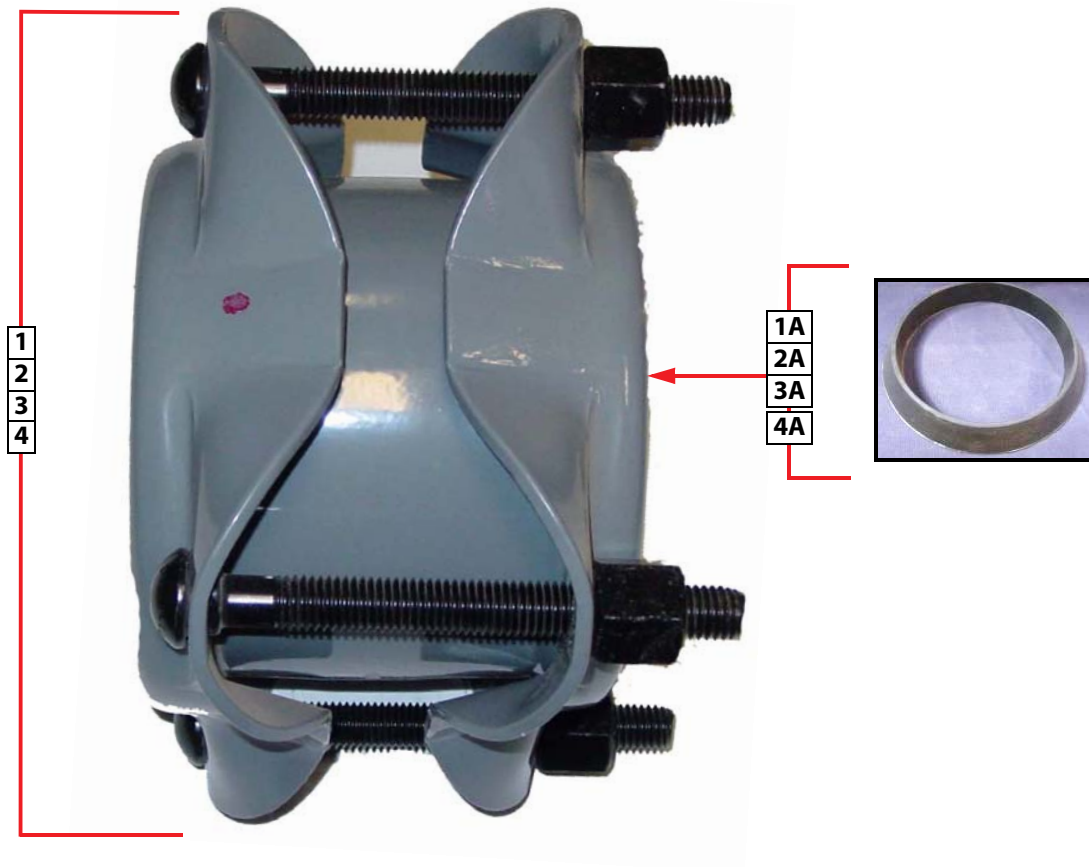

- Spray Bar
- Drain Bar

ITEM	PART NO	DESCRIPTION	QTY	SPARE PART
1	300106	VALVE, GATE 1.5"	1	X
2	300627	VALVE, BALL 3/4"		X

COUPLING, PIPE, WATER

• 4" Pipe • 5" Pipe • 6" Pipe

ITEM	PART NO	DESCRIPTION	QTY	SPARE PART
1	300023	COUPLING, PIPE, 3"	1	
1A	300819	SEAL, COUPLING, 3"	2	
2	300024	COUPLING, PIPE, 4"	1	
2A	300820	SEAL, COUPLING, 4"	2	X
3	300025	COUPLING, PIPE, 5"	1	
3A	300821	SEAL, COUPLING, 5"	2	
4	300026	COUPLING, PIPE, 6"	1	
4A	301175	SEAL, COUPLING, 6"	2	