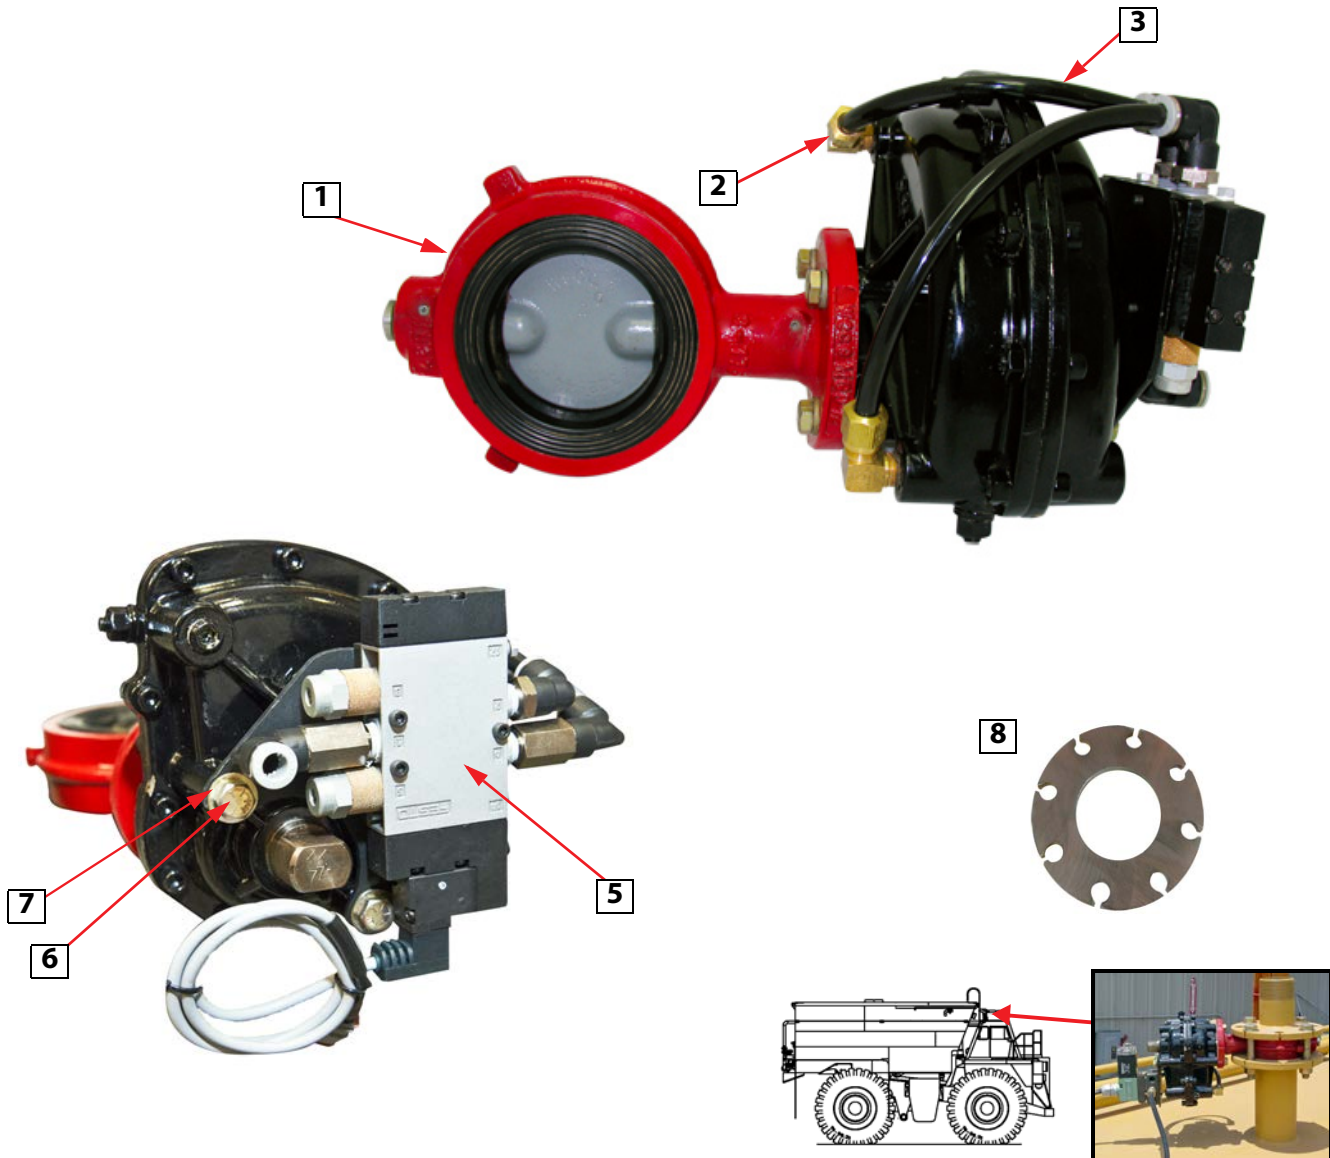

BUTTERFLY VALVE 3", ELECTRIC/AIR, 24 VDC

PART NO. 040556

• 24 VDC • 3 inch

ITEM	PART NO	DESCRIPTION	QTY	SPARE PART
	040556	BFV ASSEMBLY, 3 INCH		
1	300030	3 inch, Butterfly Valve	1	
2	304942	Polyethylene TBG. 3/8 X 36 inches	1	X
3	300584	FMC Air Actuator	1	
4	351082	Male EL. 90° 3/8 X 1/4	2	
5	305056	Solenoid Bank ASSY (1 Station)	1	
6	350145	C.S. 3/8-16 X 1.00 inches	2	
7	350003	Flat washer 3/8	2	
8	000194	Weld-On Flange, 3 Inch ID, 8 Hole	1