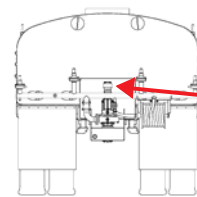

CROSS-OVER ASSEMBLY, 1.25"

PART NO. 051646

• M-3 Pump Applications • By-Pass 35 GPM

ITEM	PART NO	DESCRIPTION	QTY	SPARE PART
	046720	CROSS-OVER ASSEMBLY		
1	007126	BLIND FLANGE, -24	2	
2	352495	ORB/JIC 2062-12-12S 90°	2	
3	046984	CROSSOVER HOSE ASSY	1	
4	306561	VALVE, FLOW CONTROL 3/4	1	X
5				
6	304382	TEST FITTING, ORB -4	2	
7	352474	PIPE NIPPLE, HEX 3/4"	1	
8	352987	TEE, PIPE/JIC 2030-4-6S	1	
9	353489	CAP, JIC 210292-6S	1	
10	046175	MANIFOLD -24	2	
11	354816	SEAL, O-RING S.F. -24	4	
12	350005	FLAT WASHER, 1/2"	8	

ITEM	PART NO	DESCRIPTION	QTY	SPARE PART
13	350242	CAP SCREW, 7/16-14 X 4.50"	8	
14	352534	SPLIT FLANGE, 1-1/4"	4	
15	304531	CAP, TEST PORT	2	
16	352452	PIPE/JIC 2024-12-12S 90	1	
17	353226	ADPT, -12ORB->-12FPT	1