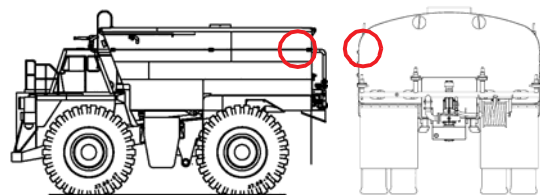

LIGHTS

- LED
- 24 Volt DC
- Brake
- Clearance
- Work

ITEM	PART NO	DESCRIPTION	QTY	SPARE PART
1	355374	LIGHT, LED, RED	2	
2	355375	LIGHT, LED, AMBER	2	
3	300154	MODULE, LIGHT	2	
4	305049	LIGHT, 24 VDC LED, RED	4	
5	305376	GROMMET, LED LIGHT	4	
6	305377	PIGTAIL, LED LIGHT	4	
7	300777	LIGHT, WORK, WHITE	2