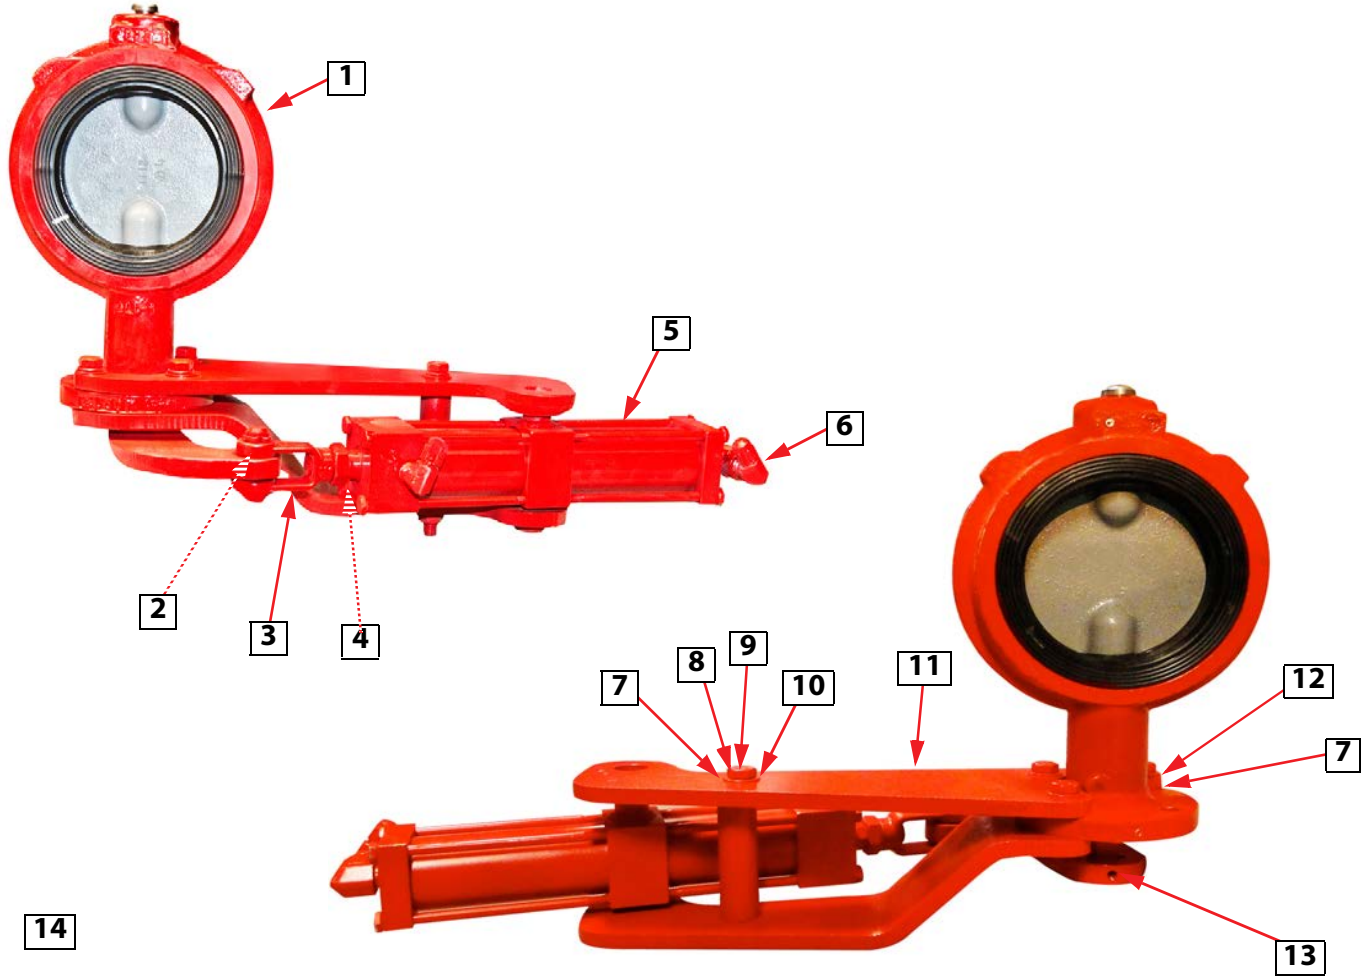

BUTTERFLY VALVE, 5" (TANK DRAIN)

PART NO. 036744

• 5" diameter • Hydraulic

ITEM	PART NO	DESCRIPTION	QTY	SPARE PART
	036744	Butterfly Valve Assembly, 5 inch	1	
1	300032	Valve, Butterfly, 5 inch	1	X
2	300099	Pin, Clevis	1	
3	300467	Clevis, 1/2 inch X 5/8 inch UNF	1	
4	350046	Nut, Hex 5/8 inch-18 UNF	1	
5	300096	Cylinder, Hydraulic-#1403	1	
6	352436	Aero-2021-4-4S	2	
7	350003	Washer, Flat, 3/8 inch	5	
8	350025	Nut, Hex 3/8 inch-16 UNC	1	
9	350158	Cap Screw, 3/8 inch-16 4.50 inch	1	
10	350016	Washer, Lock, 3/8 inch	1	

ITEM	PART NO	DESCRIPTION	QTY	SPARE PART
11	043987	Bracket, Butterfly Assembly	1	
12	350146	Bolt, 3/8 inch-16 x 1.25 inch, M3 pump	3	
13	352954	Screw, Set, 1/4-20 X 3/8 inch	1	
14	000198	Weld-On Flange, 5 inch	8