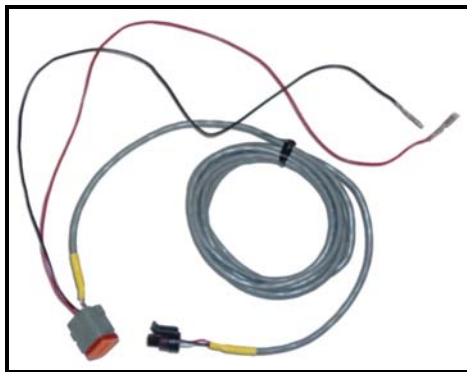

MEGA WATER TANK IPB-3

15 MAR 2019

WATER LEVEL SYSTEM (ANALOG)

• Pressure Sensing • 120" and below • 24 VDC

ITEM	PART NO	DESCRIPTION	QTY	SPARE PART
1	304414	SENSOR, WATER LEVEL, <120	1	X
2	305967	WATER LEVEL INDICATOR	1	
3	304591	CABLE, WATER LEVEL 20'	1	
4	303824	CALIBRATION TOOL, W.L.	1