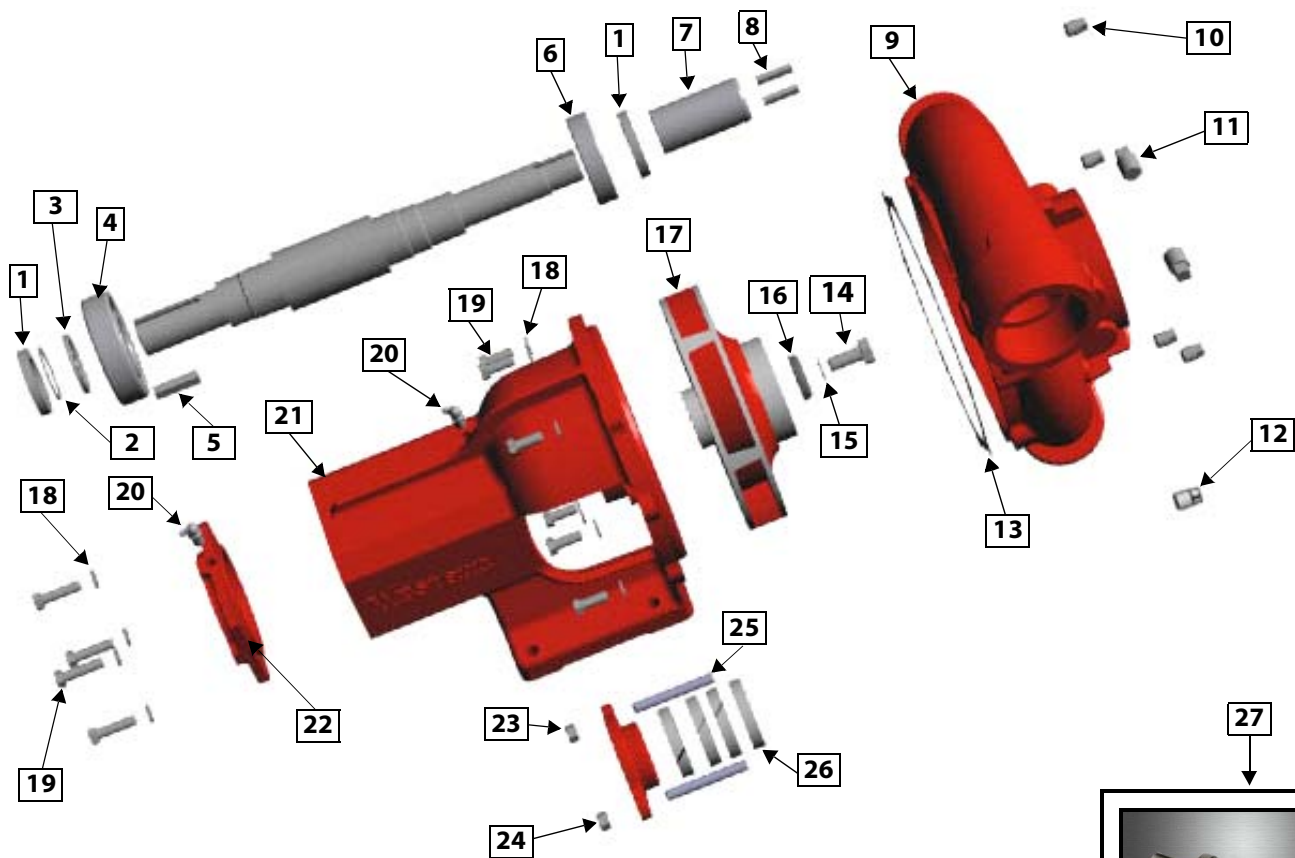

*Shaft not sold separately

MEGA M3 WATER PUMP – 1.5 INCH, PLAIN KEYED

PART NO. 304977

- Counterclockwise Rotation
- 3 inch NPT Outlet
- 4 inch NPT Inlet
- 9 inch Impeller

ITEM	PART NO	DESCRIPTION	QTY	SPARE PART
	304977	M3 Water Pump-CCW, Plain Keyed 1.5 inch Diameter Shaft	1	
1	304960	Seal, Grease, M3 Pump	2	X
2	304957	Retainer, Snap Ring, M3 Pump	1	X
3	304958	Ring, Thrust, M3 Pump	1	
4	304956	Bearing, Drive Side, M3 Pump	1	X
5	305101	Key, Coupling, M3 Pump	1	X
6	304959	Bearing, Impeller Side, M3 Pump	1	
7	304961	Sleeve, Wear, Shaft, M3 Pump	1	X
8	304962	Key, Impeller, M3 Pump	2	X
9	304974	Volute Case, CCW, M3 Pump	1	
10	350850	Plug, ¼ inch, NPT, M3 Pump	4	
11	350852	Plug, ½ inch, M3 Pump	2	
12	300460	Petcock Drain, ½ inch, M3 Pump	1	
13	304973	Seal, Volute Gasket, M3 Pump	1	X

MEGA WATER TANK IPB-3

15 MAR 2019

MEGA M3 WATER PUMP – 1.5 INCH, PLAIN KEYED

PART NO. 304953 **Discontinued by manufacturer**

• Clockwise Rotation • 3 inch NPT Outlet • 4 inch NPT Inlet • 9 inch Impeller

ITEM	PART NO	DESCRIPTION	QTY	SPARE PART
	304953	M3 Water Pump-CW, Plain Keyed 1.5 inch Diameter Shaft	1	
1	304960	Seal, Grease, M3 Pump	2	X
2	304957	Retainer, Snap Ring, M3 Pump	1	X
3	304958	Ring, Thrust, M3 Pump	1	
4	304956	Bearing, Drive Side, M3 Pump	1	X
5	305101	Key, Coupling, M3 Pump	1	X
6	304959	Bearing, Impeller Side, M3 Pump	1	
7	304961	Sleeve, Wear, Shaft, M3 Pump	1	X
8	304962	Key, Impeller, M3 Pump	2	X
9	304963	Volute Case, CW, M3 Pump	1	
10	350850	Plug, 1/4 inch, NPT, M3 Pump	4	
11	350852	Plug, 1/2 inch, M3 Pump	2	
12	300460	Petcock Drain, 1/2 inch, M3 Pump	1	
13	304973	Seal, Volute Gasket, M3 Pump	1	X