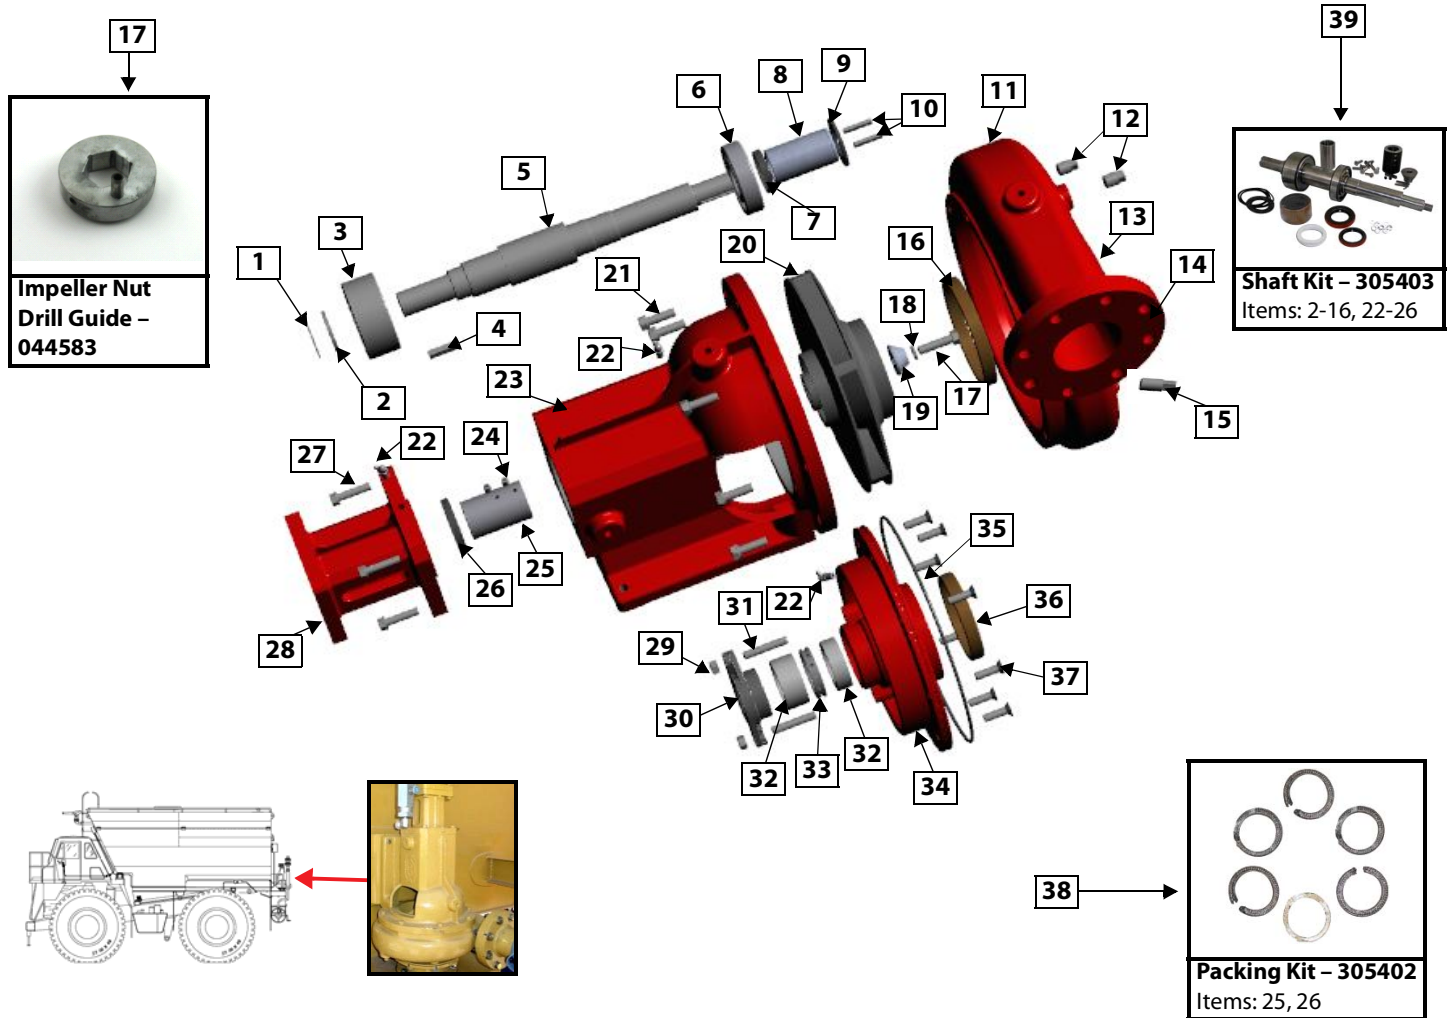

MEGA M4 WATER PUMP-TRIMMED IMPELLER (GEN 3)

PART NO. 305074

• Clockwise Rotation • 4 inch Discharge • 6 inch Inlet • 12 inch Impeller

ITEM	PART NO	DESCRIPTION	QT Y	SPARE PART
	305074	MEGA M4 Pump Assembly-Trimmed		
1	305101	Key, Shaft Drive End, M4 Pump	1	X
2	305630	Nut, Shaft, M4 Pump	1	X
3	305631	Washer, Tab, Bearing Retainer, M4 Pump	1	X
4	305113	Seal, Grease, Drive Side, M4	1	X
5	305628	Shaft, Carbon Steel, M4 Pump	1	X
6	304960	Seal, Grease, Impeller Side, M4 Pump	1	X
7	305096	Sleeve, Wear, Shaft, M4 Pump	1	X
8	304956	Bearing, Impeller Side M4 Pump	1	X
9	305106	Key, Impeller, M4 Pump	2	X
10	305108	Bearing, Drive Side, M4 Pump	1	X
11	305090	Volute Case, Standard Cast Iron, M4 Pump	1	
12	350852	Plug, Volute, M4 Pump	3	X
13	302527	Inlet Flange Gasket, 6 inch, M4 Pump	1	X
14	012930	Outlet Gasket, 4 inch, M4 Pump	1	X
15	300460	Petcock Drain, M4 Pump	1	
16	305092	Wear Ring, Volute, M4 Pump	1	X
17	044583	Drill Guide, Impeller Nut, M4 Pump	1	X
18	305627	Nut Impeller, M4 Pump	1	X
19	305100	Water Slinger, M4 Pump	1	X
20	040666	Impeller 12 inch Diameter, SS, M4 Pump	1	

ITEM	PART NO	DESCRIPTION	QT Y	SPARE PART
21	350232	Bolt, 1/2" x 1 3/4" GR 8, Volute Case, M4 Pump	8	
22	305094	Packing Mount, Standard, M4 Pump	1	
23	305097	Bracket, M4 Pump	1	
24	305099	Mount, Hydraulic Motor, M4 Pump	1	
25	305107	Set Screw, Coupling, M4 Pump	2	X
26	305102	Coupling, Shaft to Motor, M4 Pump	1	X
27	304968	Grease Fitting, 1/8 inch, NPT	3	X
28	350149	Bolt, 3/8" x 2" GR 8, Motor Mount, M4 Pump	4	
29	305288	Nut, Packing Gland Flanged, M4 Pump	2	X
30	305098	Packing Gland (Pair), M4 Pump	1	X
31	305105	Stud, Packing Gland, M4 Pump	2	X
32	305114	Packing 3/8 inch, Set of 5 Rings, M4 Pump	1	X
33	305112	Lantern Ring, M4 Pump	1	X
34	305091	Wear Ring, Packing Mount, M4 Pump	1	X
35	305340	Bolt, Packing Mount, M4 Pump	8	X
36	305111	Seal, O-Ring, Volute, M4 Pump	1	X
37	305626	Cap Screw Nyltite Seals, M4 Pump	8	X
38	305402	Packing Kit, M4 Pump	1	X
39	305403	Shaft Kit, Standard, M4 Pump	1	X