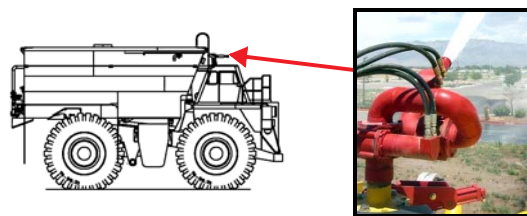

MEGA WATER TANK IPB-3

15 MAR 2019

WATER CANNON, REMOTE (HYDRAULIC)

PART NO. 304952

• 450 PSI • Stainless Steel

ITEM	PART NO	DESCRIPTION	QTY	SPARE PART
	304952	WATER CANNON, HYDRAULIC		
1	304627	ELBOW OUTLET, 2.5NH	1	
2	304897	O-RING, 2 5/8 x 2 1/2	2	X
3	304636	O-RING 2-045	4	
4	304637	BEARING, POLY	4	
5	304638	O-RING, 3 1/4 X 2 7/8	2	
6	304632	ROTATION STOP, 303-304STL	4	
7	304633	PLUG, 1/2-20-1/2" 3578	6	
8	304643	JOINT, MCH/HC	2	
9	304630	GEAR, WORM BRONZE	2	
10	304642	FASTENER STUD SST	6	
11	304631	CAP, JOINT 6061T6	2	

ITEM	PART NO	DESCRIPTION	QTY	SPARE PART
12	304640	SCREW, HEX HD CAP	16	
13	304639	O-RING, 3 1/4 X 3	4	
14	304629	INLET ASSEMBLY, 2.5NPT	1	
15	304635	FASTENER SCREW (MOTOR), SOC HD, 1/4"-20-7/8"	8	
16	304656	MOTOR & GEAR ASSY, HYDRAULIC	2	X
17	304628	GOOSENECK ASSEMBLY	1	
18	305141	JOINT (2) REBUILD KIT		X