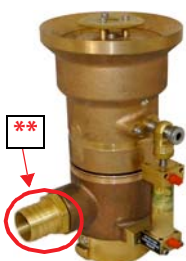

SPECIALTY ADJUSTABLE NOZZLES

PART NO. (VARIOUS)

- Nozzles available for hydraulic and electric water cannons
- Contact Mega Product Support with your tank serial number for assistance

**ELECTRIC ADJUSTABLE FAN TO STREAM
PART NO. 305151**

- 140 ft. maximum reach
- Adjustable fan pattern
- 24 VDC required

**ELECTRIC ADJUSTABLE FOG TO STREAM
PART NO. 305150**

- 165 ft. maximum reach
- Adjustable fog pattern
- 24 VDC required

**ELECTRIC ADJUSTABLE FOG (FOAM EDUCTION)
PART NO. 305149**

- 125 ft. maximum reach
- Adjustable fog pattern with foam (1, 3, 6% proportioning)
- 24 VDC required
- Does not include foam agent
- Requires foam agent system

**MANUAL ADJUSTABLE NOZZLE (FOAM EDUCTION)
PART NO. 300656**

- 150 ft. maximum reach
- Manually adjustable fog pattern with foam (1, 3, 6% proportioning)
- Does not include foam agent
- Requires foam agent system

**HYDRAULIC ADJUSTABLE NOZZLE FOG TO STREAM
PART NO. 305875**

- 150 ft. maximum reach
- Adjustable fog pattern
- Hydraulic

**HYDRAULIC ADJUSTABLE FOG (FOAM EDUCTION)
PART NO. 305876**

- 150 ft. maximum reach
- Adjustable fog pattern with foam (1, 3, 6% proportioning)
- Does not include foam agent
- Requires foam agent system
- ****Brass adapter (part no. 044378) must be ordered separately**