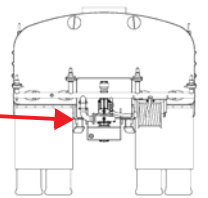

BUTTERFLY VALVE, 5" (TANK DRAIN)

PART NO. 036744

• 5" diameter • Hydraulic

ITEM	PART NO	DESCRIPTION	QTY	SPARE PART
	036744	Butterfly Valve Assembly, 5 inch	1	
1	300032	Valve, Butterfly, 5 inch	1	X
2	300099	Pin, Clevis	1	
3	300467	Clevis, 1/2 inch X 5/8 inch UNF	1	
4	350046	Nut, Hex 5/8 inch-18 UNF	1	
5	300096	Cylinder, Hydraulic-#1403	1	
6	352436	Aero-2021-4-4S	2	
7	350003	Washer, Flat, 3/8 inch	5	
8	350025	Nut, Hex 3/8 inch-16 UNC	1	
9	350158	Cap Screw, 3/8 inch-16 4.50 inch	1	
10	350016	Washer, Lock, 3/8 inch	1	

ITEM	PART NO	DESCRIPTION	QTY	SPARE PART
11	043987	Bracket, Butterfly Assembly	1	
12	350146	Bolt, 3/8 inch-16 x 1.25 inch, M3 pump	3	
13	352954	Screw, Set, 1/4-20 X 3/8 inch	1	
14	000198	Weld-On Flange, 5 inch	8