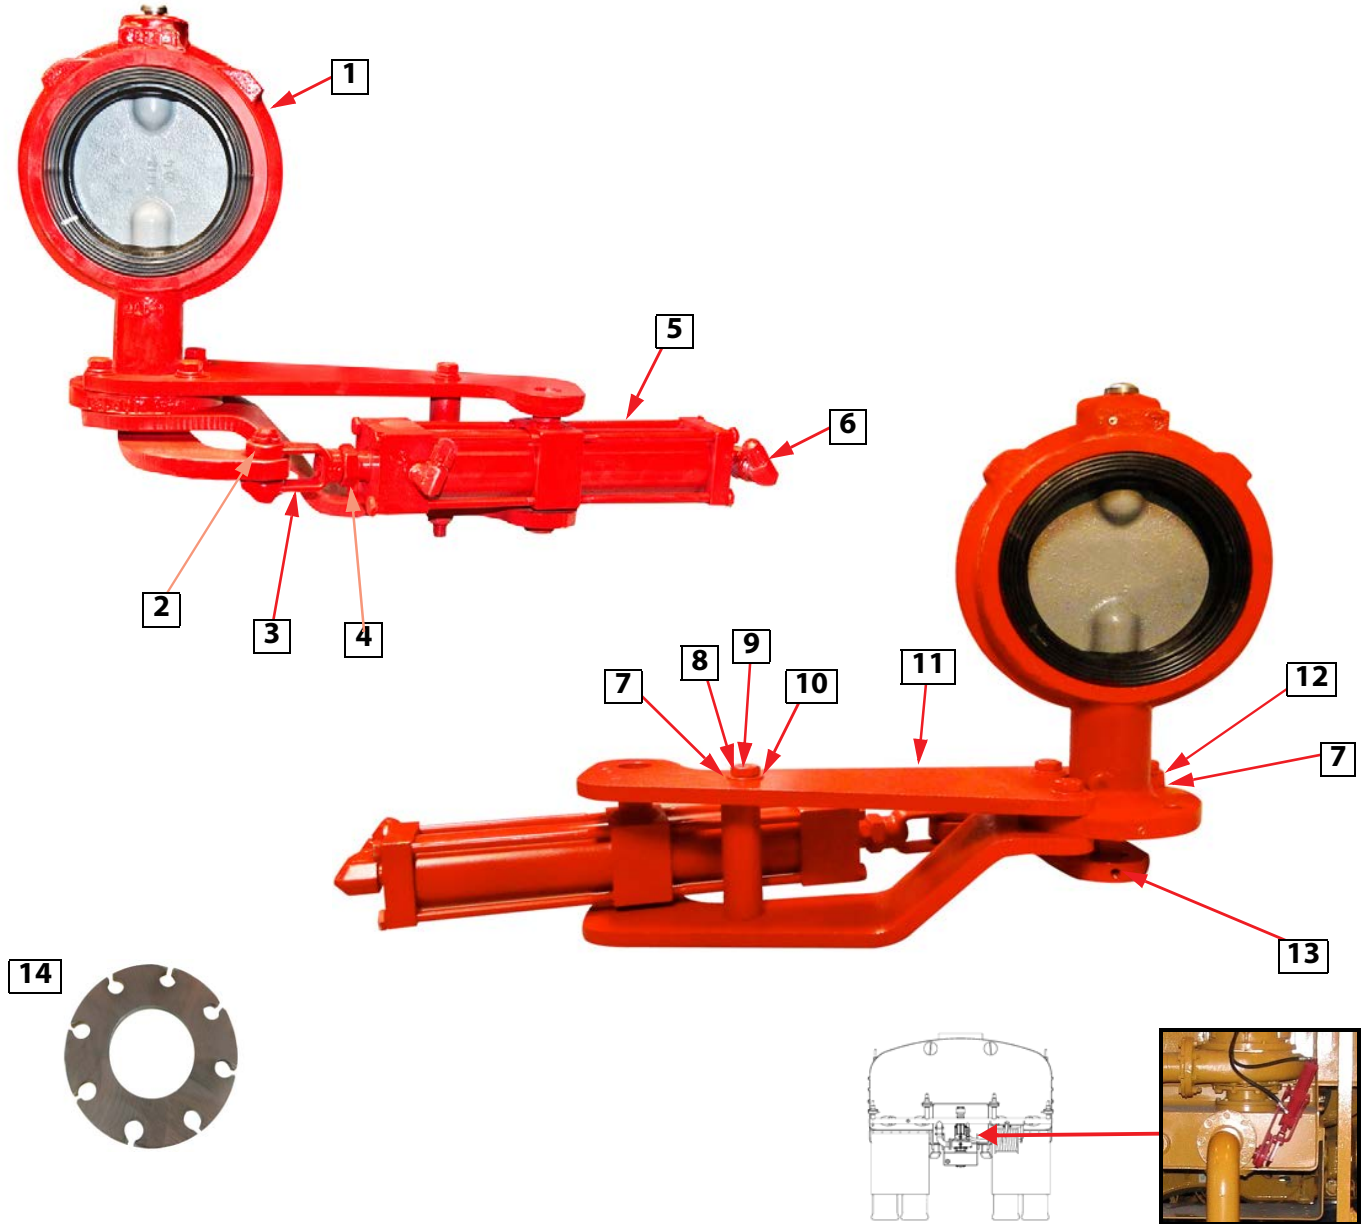

BUTTERFLY VALVE, 4" (DUMP BAR)

PART NO. 029825

• 4" diameter • Hydraulic • Dump Bar application

ITEM	PART NO	DESCRIPTION	QTY	SPARE PART
	029825	BFV ASSEMBLY, 4"	1	
1	300031	VALVE, BFV 4"	1	X
2	300099	PIN, CLEVIS	1	
3	300467	CLEVIS, 1/2" X 5/8" UNF	1	
4	350046	NUT, HEX 5/8 INCH-18 UNF		
5	300096	CYLINDER, HYD-#1403	1	
6	352436	AERO-2021-4-4S	2	
7	350003	WASHER, FLAT, 3/8 INCH	5	
8	350025	NUT, HEX 3/8 INCH-16 UNC	1	
9	350157	SCREW, CAP 3/8 INCH-16 UNC X 4.00	1	

ITEM	PART NO	DESCRIPTION	QTY	SPARE PART
10	350016	WASHER, LOCK, 3/8 INCH	1	
11	043987	BRACKET, BFV, ASSEMBLY	1	
12	350147	SCREW, CAP 3/8 INCH X 1.5 INCH GRS		
13	352954	SCREW, SET, 1/4 - 20 X 3/8"	1	
14	000227	Weld-On Flange, 4 inch	8