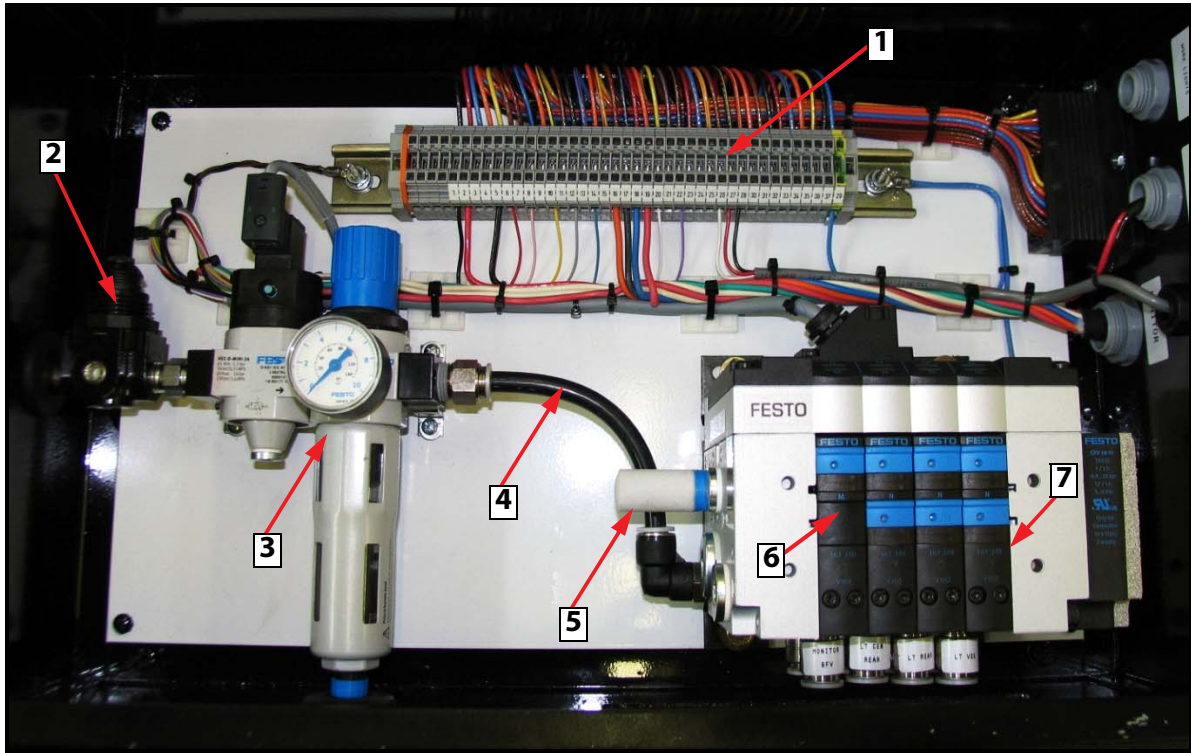

SOLENOID CONTROL BOX, PNEUMATIC (TYPICAL)

• 24 Volt DC • 60-100 PSI

ITEM	PART NO	DESCRIPTION	QTY	SPARE PART
1	303827	TERMINAL	40	
2	300945	VALVE, PRESSURE PROTECTION	1	
3	304945	AIR REG/SHUTOFF VALVE ASSY.	1	
4	351141	TUBING	1	
5	304947	MUFFLER	1	
6	304948	VALVE, 4-WAY, N.C. (BFV)	1	X
7	304929	VALVE, 3-WAY, N.C. (SPRAY HD)	3	X