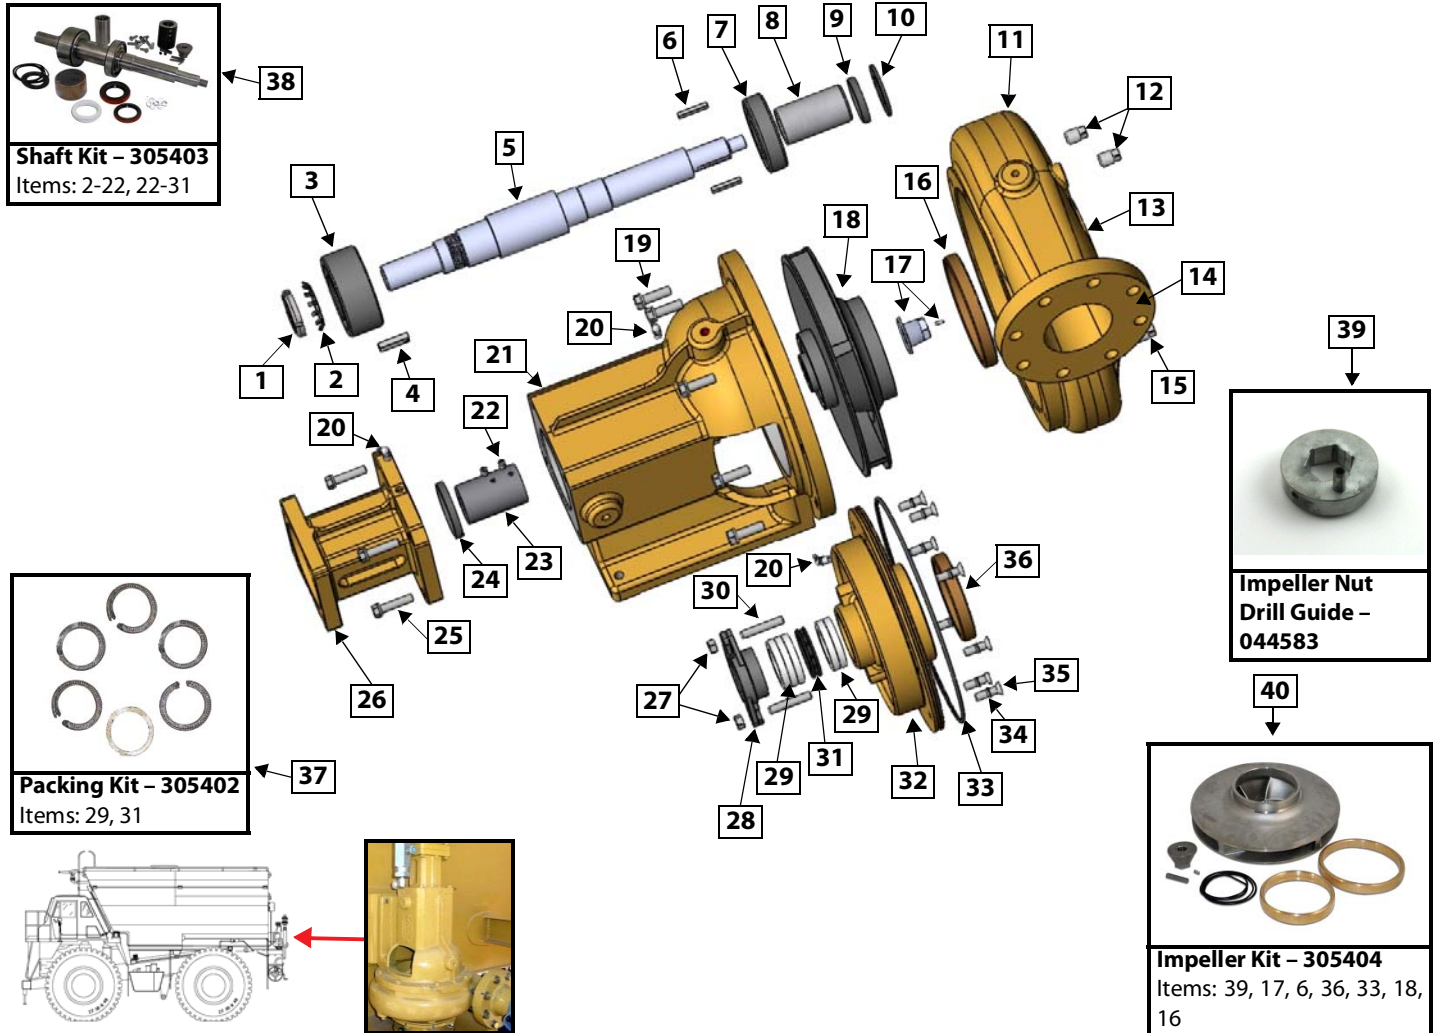

MEGA WATER TANK IPB-3

15 MAR 2019

MEGA M3 WATER PUMP – 1.5 INCH, PLAIN KEYED

PART NO. 304953 **Discontinued by manufacturer**

• Clockwise Rotation • 3 inch NPT Outlet • 4 inch NPT Inlet • 9 inch Impeller

ITEM	PART NO	DESCRIPTION	QTY	SPARE PART
	304953	M3 Water Pump-CW, Plain Keyed 1.5 inch Diameter Shaft	1	
1	304960	Seal, Grease, M3 Pump	2	X
2	304957	Retainer, Snap Ring, M3 Pump	1	X
3	304958	Ring, Thrust, M3 Pump	1	
4	304956	Bearing, Drive Side, M3 Pump	1	X
5	305101	Key, Coupling, M3 Pump	1	X
6	304959	Bearing, Impeller Side, M3 Pump	1	
7	304961	Sleeve, Wear, Shaft, M3 Pump	1	X
8	304962	Key, Impeller, M3 Pump	2	X
9	304963	Volute Case, CW, M3 Pump	1	
10	350850	Plug, 1/4 inch, NPT, M3 Pump	4	
11	350852	Plug, 1/2 inch, M3 Pump	2	
12	300460	Petcock Drain, 1/2 inch, M3 Pump	1	
13	304973	Seal, Volute Gasket, M3 Pump	1	X

MEGA M4 WATER PUMP – STANDARD (GEN 3)

PART NO. 304991

• Clockwise Rotation • 4 inch Discharge • 6 inch Inlet • 13 inch Impeller

ITEM	PART NO	DESCRIPTION	QT Y	SPARE PART
	304991	MEGA M4 Pump Assembly-Standard		
1	305630	Nut, Shaft, M4 Pump	1	X
2	305631	Washer, Tab, Bearing Retainer, M4 Pump	1	X
3	305108	Bearing, Drive Side, M4 Pump	1	X
4	305101	Key, Shaft Drive End, M4 Pump	1	X
5	305628	Shaft, Carbon Steel, M4 Pump	1	X
6	305106	Key, Impeller, M4 Pump	2	X
7	304956	Bearing, Impeller Side M4 Pump	1	X
8	305096	Sleeve, Wear, Shaft, M4 Pump	1	X
9	304960	Seal, Grease, Impeller Side, M4 Pump	1	X
10	305100	Water Slinger, M4 Pump	1	X
11	305090	Volute Case, Standard Cast Iron, M4 Pump	1	
12	350852	Plug, Volute, M4 Pump	3	X
13	302527	Inlet Flange Gasket, 6 inch, M4 Pump	1	X
14	012930	Outlet Gasket, 4 inch, M4 Pump	1	X
15	300460	Petcock Drain, M4 Pump	1	
16	305092	Wear Ring, Volute, M4 Pump	1	X
17	305627	Nut Impeller, M4 Pump	1	X
18	305075	Impeller 13 inch Diameter, SS, M4 Pump	1	
19	350232	Bolt, 1/2" x 1 1/4" GR 8, Volute Case, M4 Pump	8	
20	304968	Grease Fitting, 1/8 inch, NPT	3	X