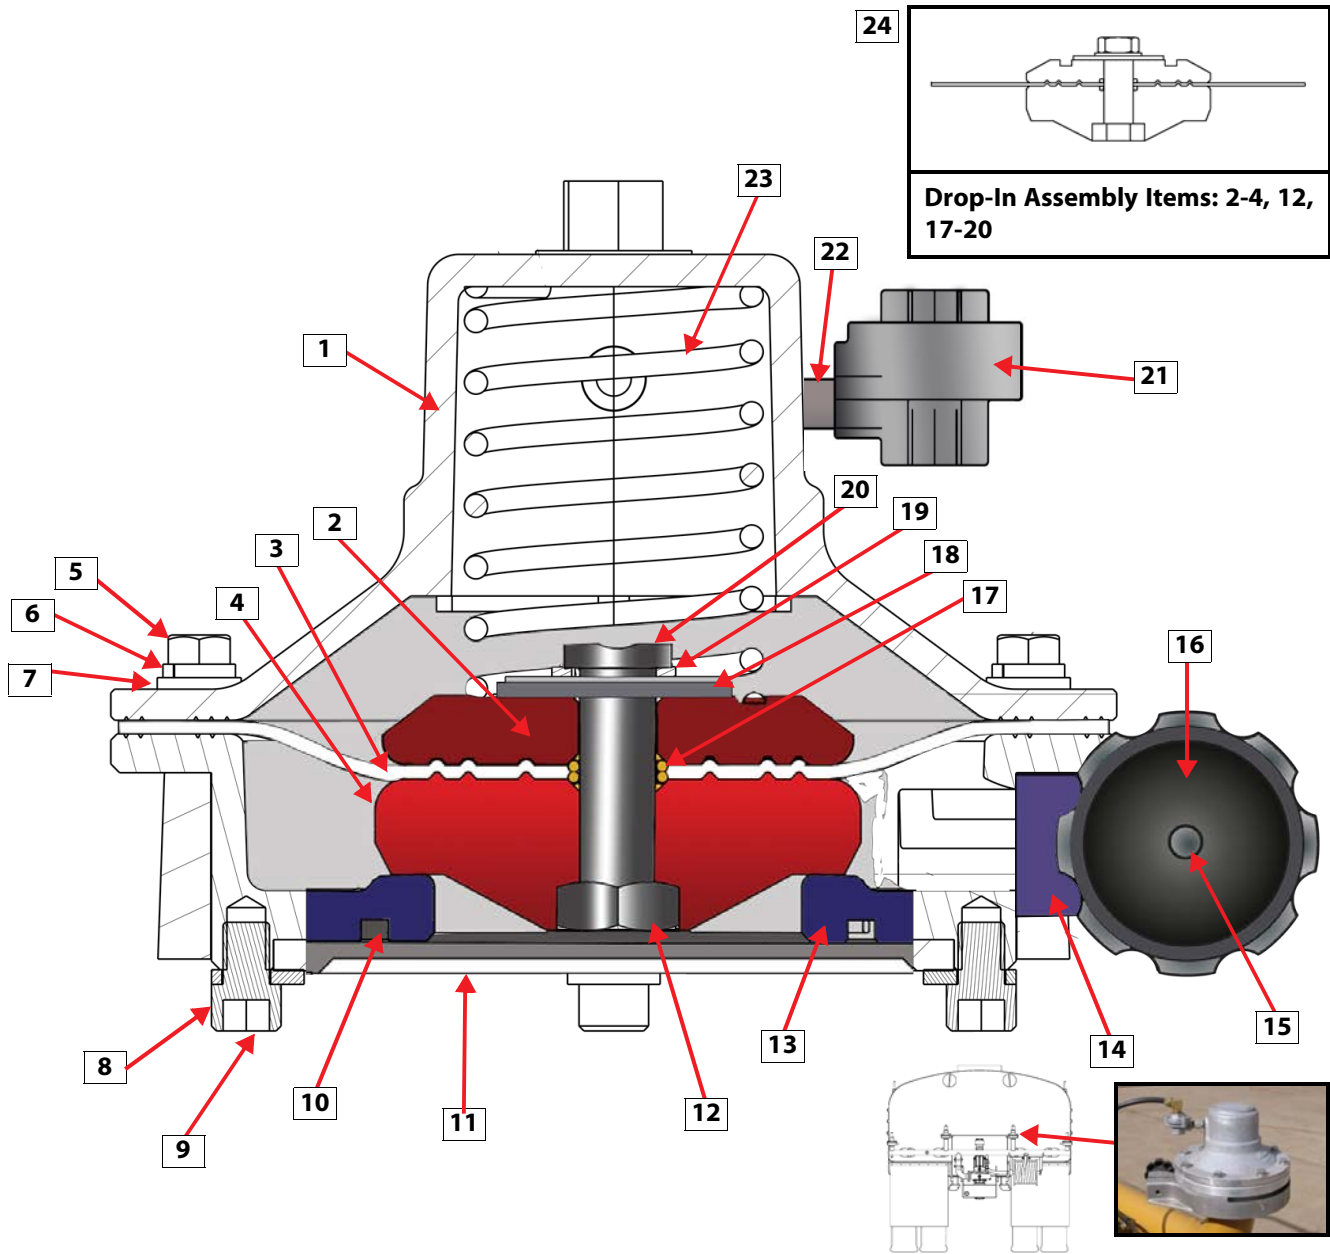

SPRAY HEAD, 3", PNEUMATIC (STAINLESS STEEL)

PART NO. 052926

• Stainless Steel • Pneumatic Chamber • 60-90 PSI

Drop-In Assembly Items: 2-4, 12, 17-20

ITEM	PART NO	DESCRIPTION	QTY	SPARE PART
	042288	Spray Head, 3", Pneumatic, Anodized	1	X
1	052751	HOUSING, UPPER SS	1	X
2	300210	GUIDE DISK, UPPER	1	X
3	307322	DIAPHRAGM	1	X
4	300209	GUIDE DISK, LOWER	1	X
5	355335	CAP SCREW, 5/16 X 1 1/4" SS	8	X
6	355337	WASHER, LOCK, 5/16 SS	8	X
7	355336	WASHER, FLAT 5/16 SS	8	X
8	306764	WASHER, ECCENTRIC, 3/8 SS	4	X
9	306805	SHCS 3/8 UNC X 1/2 SS	4	X
10	354502	O-RING, BASE	1	X
11	042137	DUST COVER, PLASTIC	1	X
12	307321	NUT, STEM	1	X

ITEM	PART NO	DESCRIPTION	QTY	SPARE PART
13	045099	HOUSING, BASE SS	1	
14	045679	ADJUSTING RING SS	1	X
15	306769	SCREW, CAP 3/8X16-2.00 SS	1	X
16	306788	KNOB, ADJUSTING RING	1	X
17	300215	O-RING, STEM	2	X
18	307330	WASHER, FLAT 5/8	1	X
19	307329	WASHER, FLAT	1	X
20	307320	BOLT, STEM	1	X
21	309106	VALVE, QUICK DISCHARGE, PNEU	1	X
22	309105	ADPT, -4 NPT 304SS	1	X
23	300213	SPRING	1	X
24	307322	DROP-IN ASSEMBLY	1	X