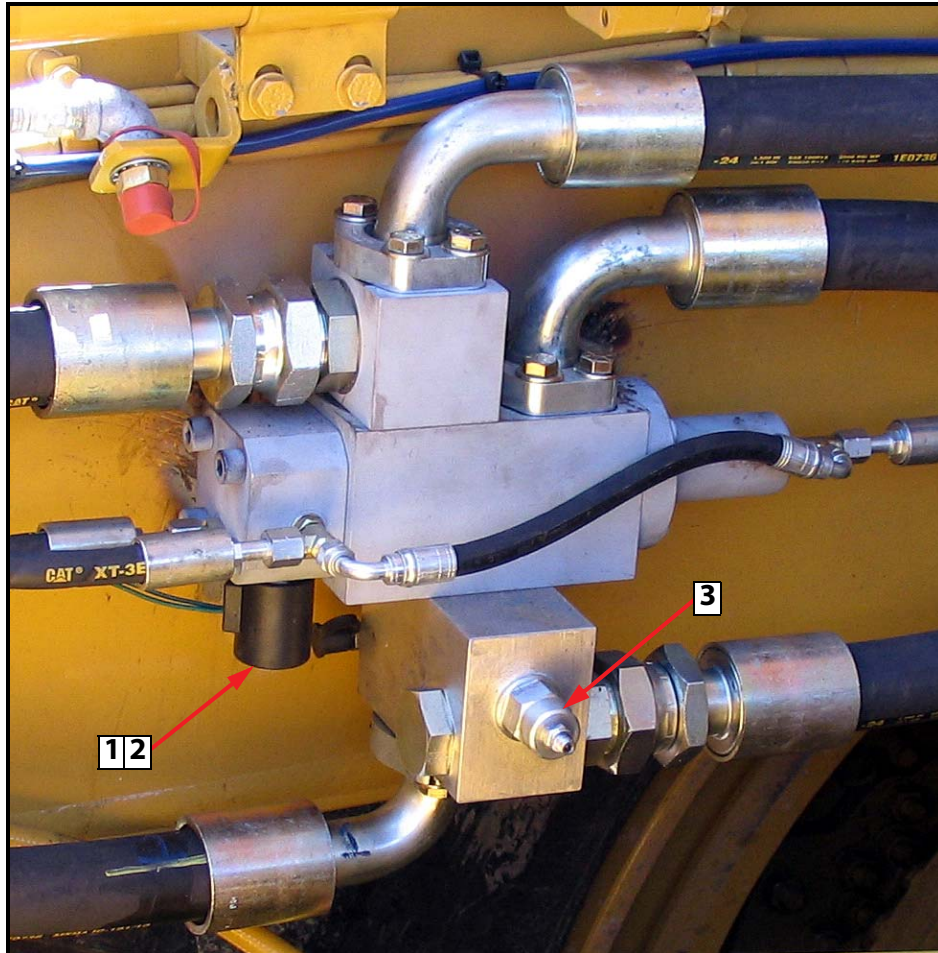

3-WAY HYDRAULIC CONTROL VALVE

• Pilot-operated (Water Pump Control) • 2000 PSI

ITEM	PART NO	DESCRIPTION	QTY	SPARE PART
	043448	3-WAY VALVE ASSEMBLY		
1	305765	SOLENOID VALVE	1	
2	304815	COIL, 24 VDC	1	
3	304247	VALVE, RELIEF CARTRIDGE	1