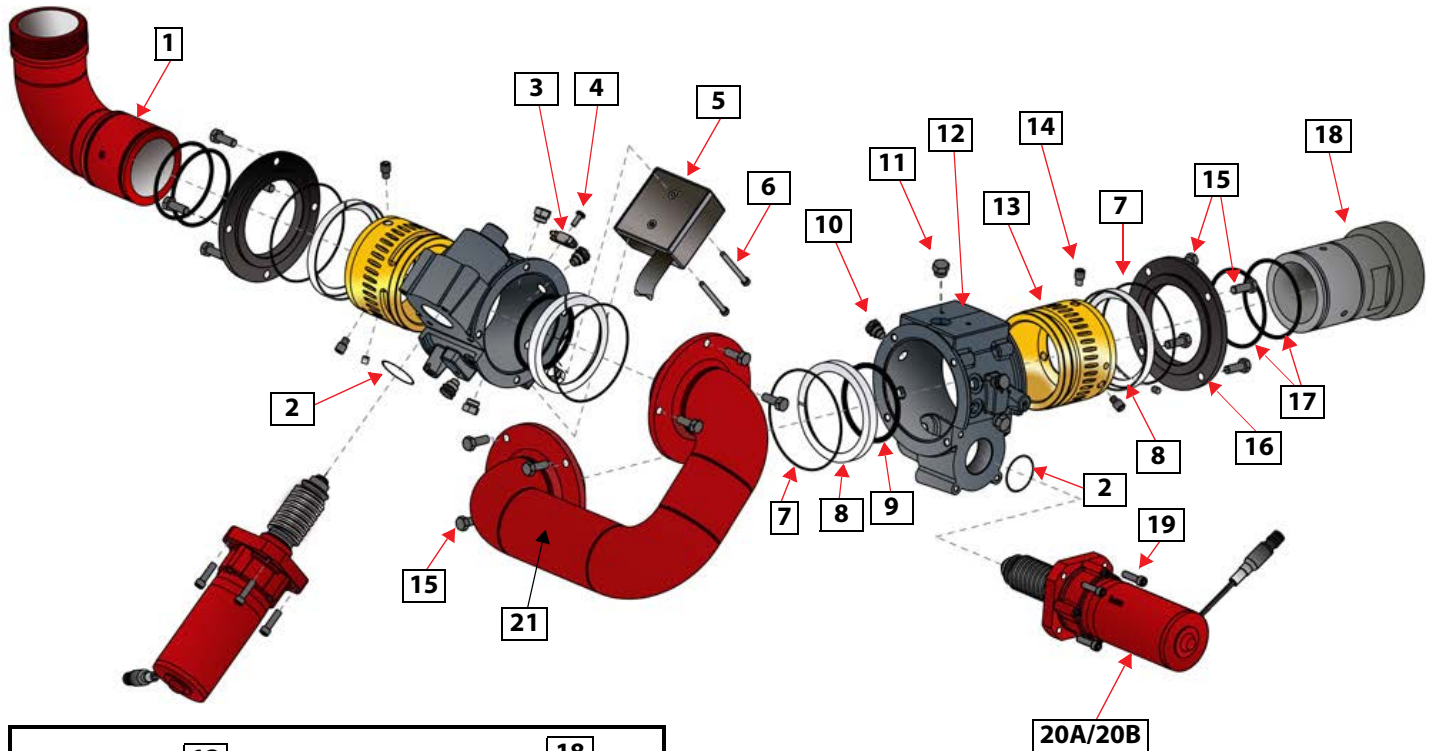

MEGA WATER TANK IPB-3

15 MAR 2019

WATER CANNON, REMOTE (ELECTRIC)

PART NO. 304652

• 24 VDC • Stainless Steel

20A/20B