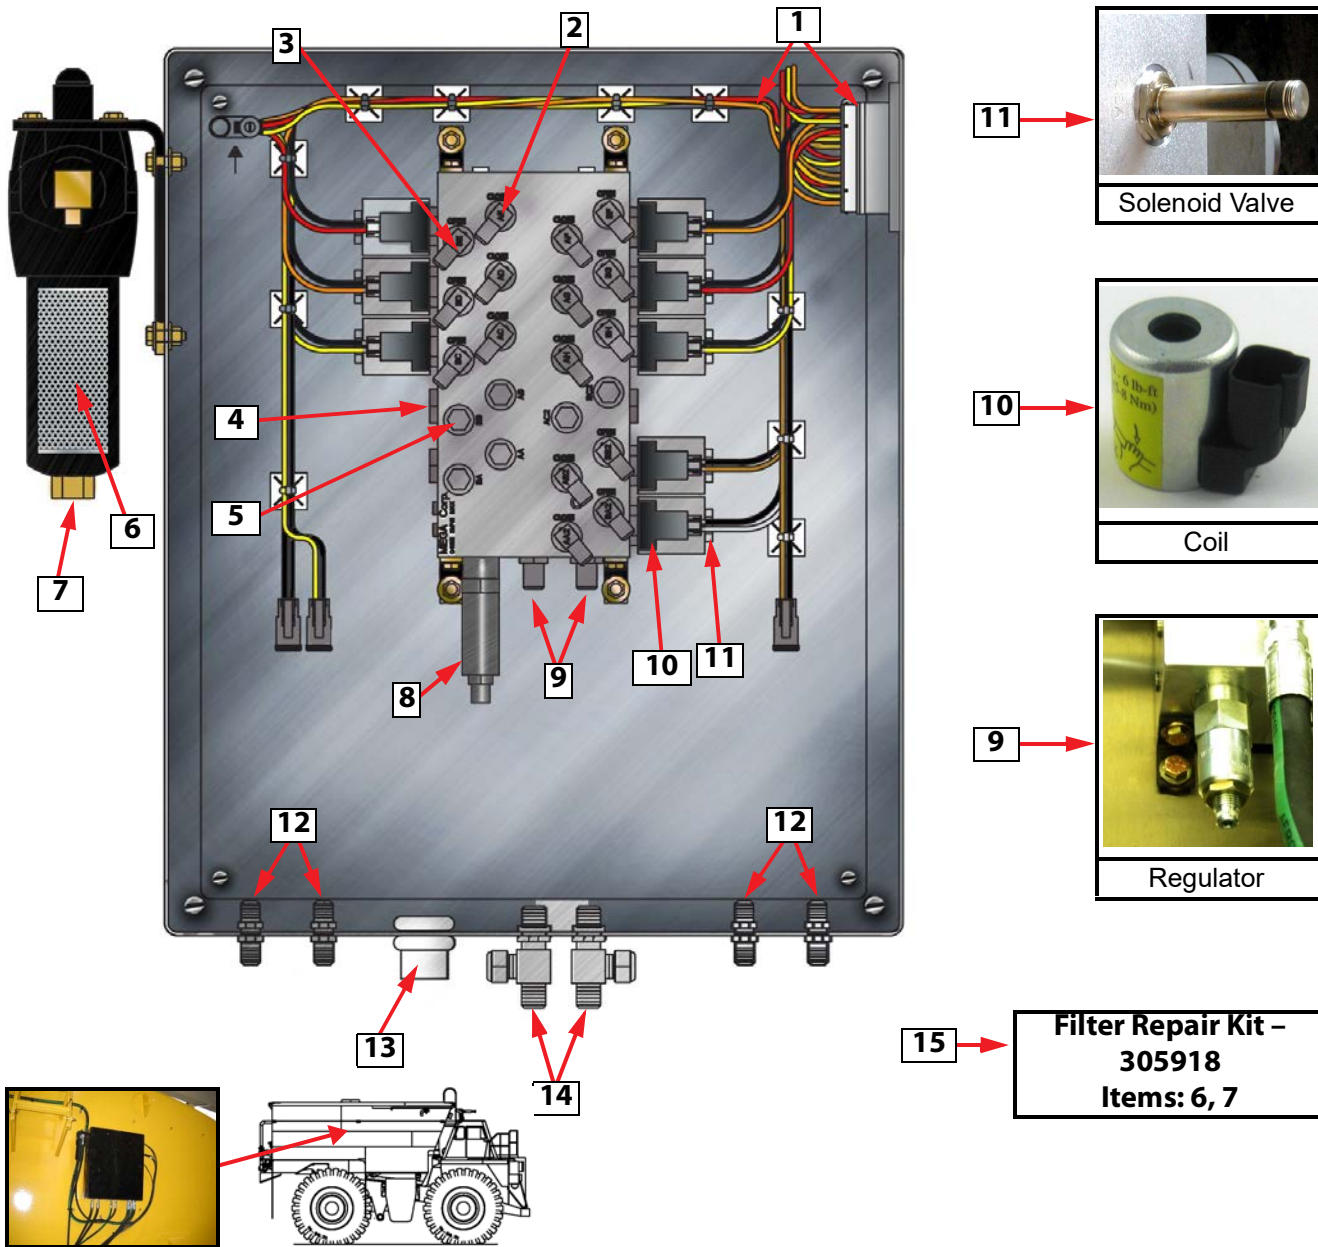

SOLENOID CONTROL BOX, HYDRAULIC (ANALOG)

• Spray Head Pressure (550 PSI) • BFV Pressure (2000 PSI)

ITEM	PART NO	DESCRIPTION	QTY	SPARE PART
1	044740	CABLE ASSEMBLY, MASTER	1	
2	355424	ADP, JIC/ORB 4-4 90° LONG	8	
3	352481	ADP, JIC/ORB 4-4 90°	8	
4	304860	PLUG, E05 MANIFOLD PORT	3	
5	353475	PLUG, #4 ORB	6	
6	305276	FILTER, REPLACEMENT	1	X
7	305277	FILTER HOUSING	1	
8	352606	ADP. JIC/ORB 6-6 0°	2	
9	304861	REGULATOR	1	X
10	305590	COIL, 24 VDC W/ CONNECTOR	8	X
11	305156	SOLENOID VALVE	8	X