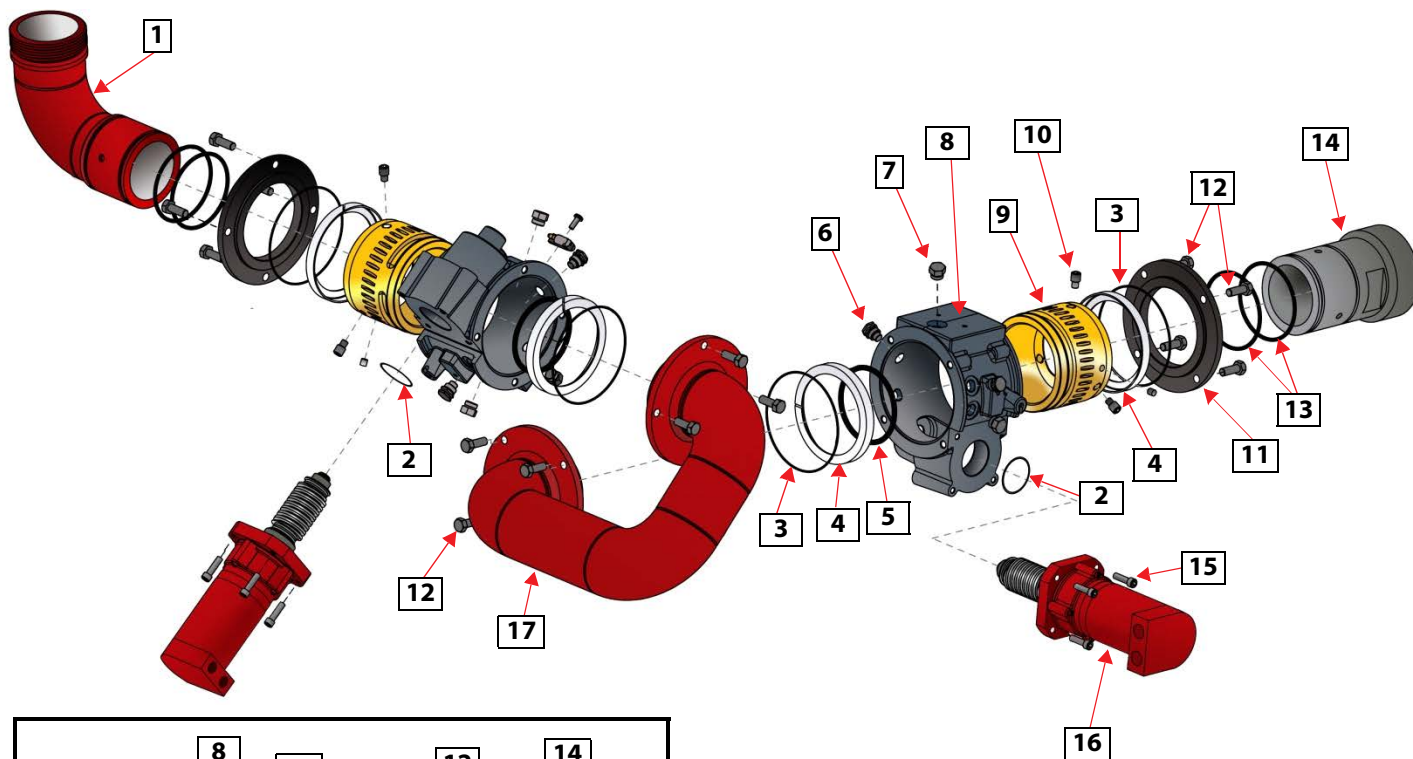

PART NO. 304952

• 450 PSI • Stainless Steel

ITEM	PART NO	DESCRIPTION	QTY	SPARE PART
	304952	WATER CANNON, HYDRAULIC		
1	304627	ELBOW OUTLET, 2.5NH	1	
2	304897	O-RING, 2 5/8 x 2 1/2	2	X
3	304636	O-RING 2-045	4	
4	304637	BEARING, POLY	4	
5	304638	O-RING, 3 1/4 X 2 7/8	2	
6	304632	ROTATION STOP, 303-304STL	4	
7	304633	PLUG, 1/2-20-1/2" 3578	6	
8	304643	JOINT, MCH/HC	2	
9	304630	GEAR, WORM BRONZE	2	
10	304642	FASTENER STUD SST	6	
11	304631	CAP, JOINT 6061T6	2	