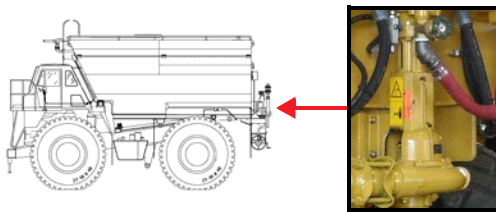

*Shaft not sold separately

MEGA M3 WATER PUMP – 1.5 INCH, PLAIN KEYED

PART NO. 304977

- Counterclockwise Rotation
- 3 inch NPT Outlet
- 4 inch NPT Inlet
- 9 inch Impeller

ITEM	PART NO	DESCRIPTION	QTY	SPARE PART
	304977	M3 Water Pump-CCW, Plain Keyed 1.5 inch Diameter Shaft	1	
1	304960	Seal, Grease, M3 Pump	2	X
2	304957	Retainer, Snap Ring, M3 Pump	1	X
3	304958	Ring, Thrust, M3 Pump	1	
4	304956	Bearing, Drive Side, M3 Pump	1	X
5	305101	Key, Coupling, M3 Pump	1	X
6	304959	Bearing, Impeller Side, M3 Pump	1	
7	304961	Sleeve, Wear, Shaft, M3 Pump	1	X
8	304962	Key, Impeller, M3 Pump	2	X
9	304974	Volute Case, CCW, M3 Pump	1	
10	350850	Plug, ¼ inch, NPT, M3 Pump	4	
11	350852	Plug, ½ inch, M3 Pump	2	
12	300460	Petcock Drain, ½ inch, M3 Pump	1	
13	304973	Seal, Volute Gasket, M3 Pump	1	X

MEGA WATER TANK IPB-3

15 MAR 2019

MEGA M3 WATER PUMP – 1.5 INCH, PLAIN KEYED

PART NO. 304953 **Discontinued by manufacturer**

• Clockwise Rotation • 3 inch NPT Outlet • 4 inch NPT Inlet • 9 inch Impeller

ITEM	PART NO	DESCRIPTION	QTY	SPARE PART
	304953	M3 Water Pump-CW, Plain Keyed 1.5 inch Diameter Shaft	1	
1	304960	Seal, Grease, M3 Pump	2	X
2	304957	Retainer, Snap Ring, M3 Pump	1	X
3	304958	Ring, Thrust, M3 Pump	1	
4	304956	Bearing, Drive Side, M3 Pump	1	X
5	305101	Key, Coupling, M3 Pump	1	X
6	304959	Bearing, Impeller Side, M3 Pump	1	
7	304961	Sleeve, Wear, Shaft, M3 Pump	1	X
8	304962	Key, Impeller, M3 Pump	2	X
9	304963	Volute Case, CW, M3 Pump	1	
10	350850	Plug, 1/4 inch, NPT, M3 Pump	4	
11	350852	Plug, 1/2 inch, M3 Pump	2	
12	300460	Petcock Drain, 1/2 inch, M3 Pump	1	
13	304973	Seal, Volute Gasket, M3 Pump	1	X