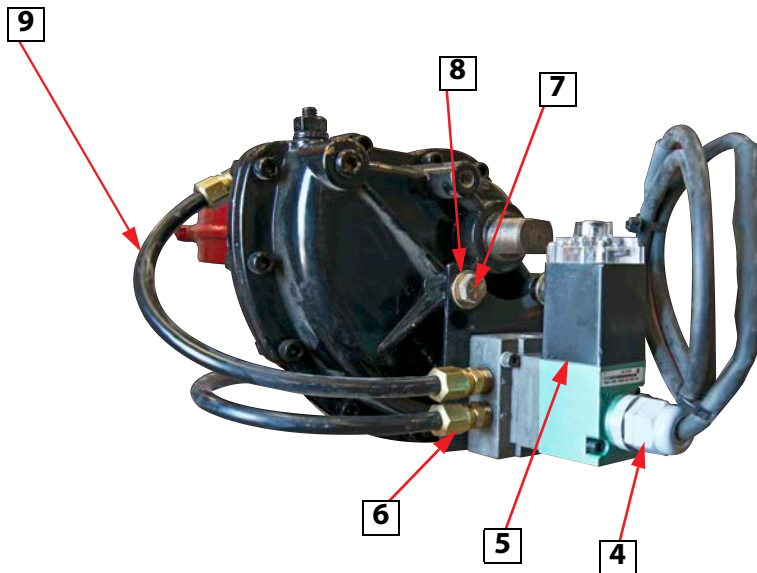

BUTTERFLY VALVE 3", ELECTRIC/AIR, 12 VDC

PART NO. 029860

• 12 VDC • 3 inch

ITEM	PART NO	DESCRIPTION	QTY	SPARE PART
	029860	BFV Assembly, 3 Inch	1	
1	300030	3 inch Butterfly Valve	1	
2	300584	FMC Air Actuator	1	X
3	351083	Male EL. 90° 3/8 inches X 1/4 inches	2	
4	351141	SYNFLEX TBG. 3/8 inch X 20 inch	1	
5	350016	Washer, Lock, 3/8 inch	2	
6	350145	C.S. 3/8 inch-16 X 1 GR5	2	
7	351066	Male Conn. 3/8 inches X 1/4 inches	3	
8	303556	Strain Relief Conn. 1/2 inch	1	

ITEM	PART NO	DESCRIPTION	QTY	SPARE PART
9	301337	Solenoid (12 Volt)	1	
10	000194	Weld-On Flange, 3 inch ID, 8 Hole	1