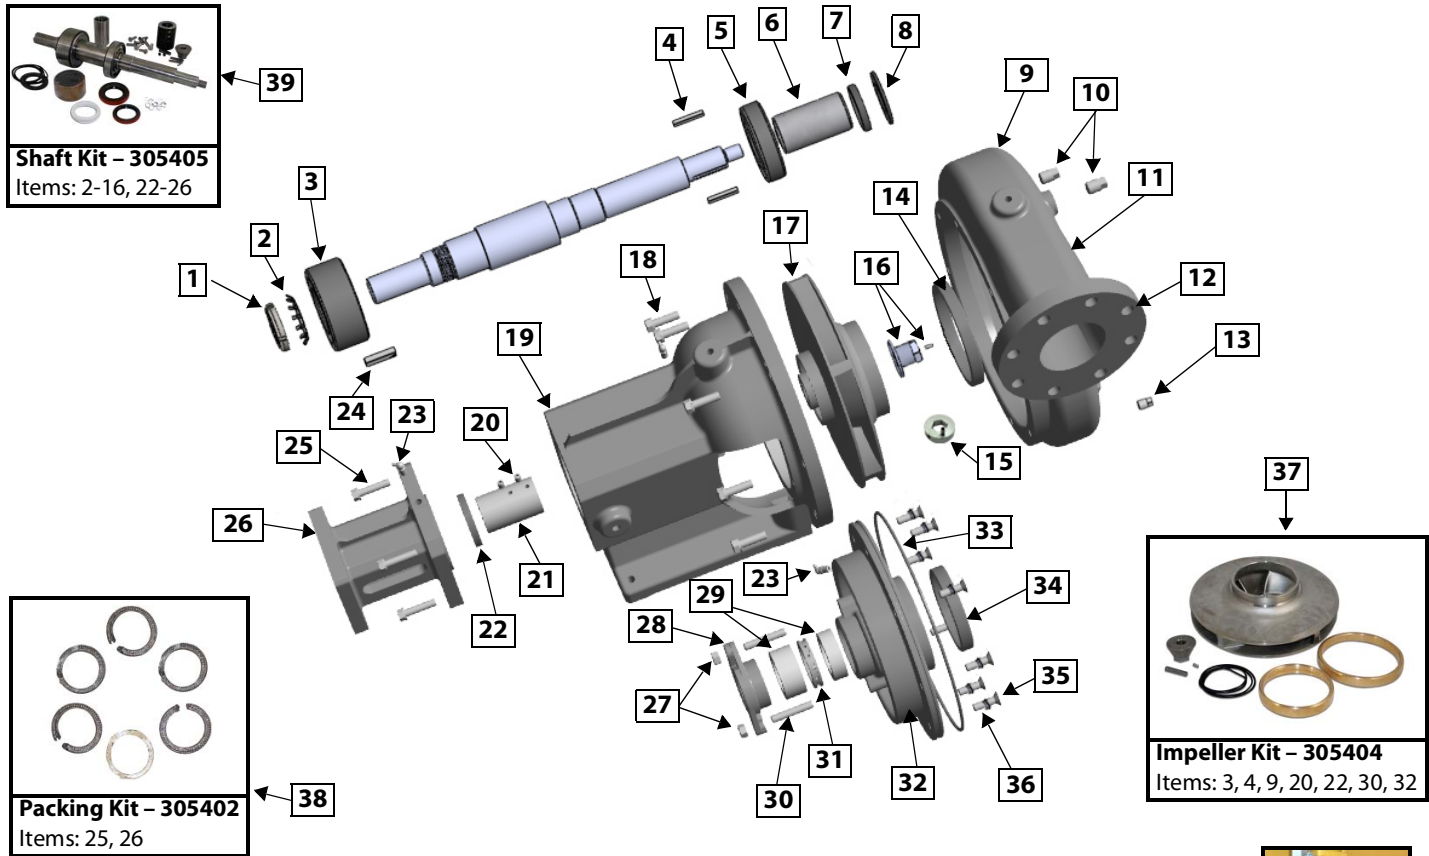

MEGA WATER TANK IPB-3

15 MAR 2019

MEGA M4 WATER PUMP – COMPLETE SS, CW

PART NO. 306647

• Clockwise Rotation • 4 inch Discharge • 6 inch Inlet • 12 inch Impeller

ITEM	PART NO	DESCRIPTION	QT Y	SPARE PART
	306647	MEGA M4 Pump, Complete Stainless Steel	1	
1	305630	Nut, Drive Side, Shaft	1	
2	305631	Washer, Tab, Bearing Retainer	1	
3	305108	Bearing, Drive Side	1	
4	305106	Key, Impeller		
5	304956	Bearing, Impeller Side M4 Pump		
6	305096	Sleeve Ring, Wear, Shaft		
7	304960	Seal, Grease, Impeller Side		
8	305100	Water Slinger		
9	305115	Volute Case, Stainless Steel		
10	350852	Plug, Volute, 1/4 inch		
11	302527	Inlet Flange Gasket, 6 inch		
12	012930	Outlet Gasket, 4 inch		
13	300460	Petcock Drain, 1/2 inch		
14	305092	Wear Ring, Volute		
15	044583	Drill Guide, Impeller Nut		
16	305627	Nut Impeller		
17	305075	Impeller 13 inch Diameter, Stainless Steel		
18	350232	Bolt, 1/2 inch x 1 3/4 inch GR 8, Volute Case		
19	307063	Bracket		
20	305107	Set Screw, Coupling		

ITEM	PART NO	DESCRIPTION	QT Y	SPARE PART
21	305102	Coupling, Shaft to Motor		
22	305113	Seal, Grease, Drive Side, M4		
23	304968	Grease Fitting, 1/8 inch, NPT		
24	305101	Key, Shaft Drive End		
25	350149	Bolt, 3/8 inch x 2 inch GR 8, Motor Mount		
26	307064	Mount, Hydraulic Motor		
27	305288	Nut, Packing Gland Flange		
28	305098	Packing Gland (Pair)		
29	305114	Packing 3/8 inch, Set of 5 Rings		
30	305105	Stud, Packing Gland		
31	305112	Lantern Ring		
32	305118	Packing Mount, Stainless Steel		
33	305111	Seal, O-Ring, Volute		
34	305091	Wear Ring, Packing Mount		
35	305340	Bolt, Packing Mount		
36	305626	Cap Screw Nytlite Seals		
37	305405	Impeller Kit		
38	305402	Rope Packing Kit		
39	305404	Shaft Kit, Stainless Steel