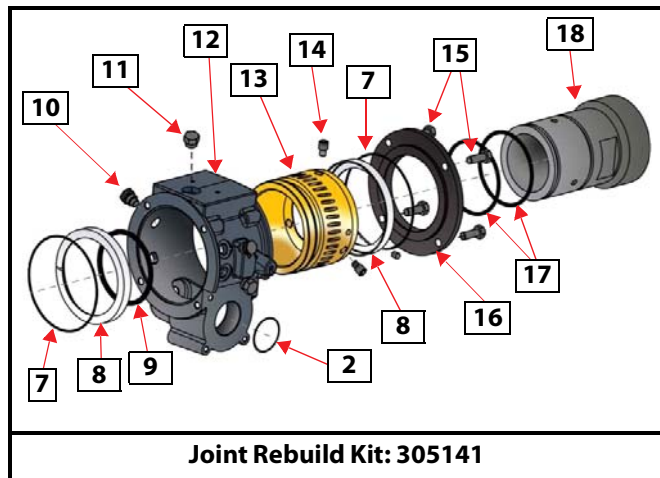

Joint Rebuild Kit: 305141