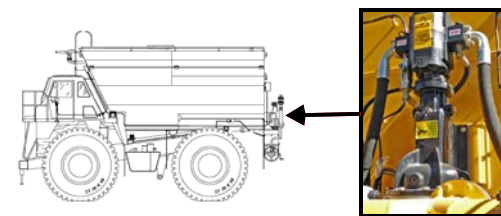

ITEM	PART NO	DESCRIPTION	QTY	SPARE PART
	306671	M4B, Mech Seal, Corrosion Resistant		
1	306720	Capscrew, Hex HD 1/2-13NC X 1-1/2L 316SS	4	X
2	306736	Bearing Cap Motor Bracket	1	
3	306697	Grease Fitting, 5/16-24NPS	2	
4	302302	Seal, Oil	2	
5	300536	Ring, Retaining, 1.819"	1	
6	300542	Ring, Thrust, 1.973", Bearing Frame	1	
7	302296	Bearing, Drive Side	1	
8	306718	Shaft, Splined, 20.15"	1	
9	302297	Bearing, Impeller Side	1	
10	300541	Water Slinger	1	
11	302299	Seal, Mechanical Shaft	4	
12	306735	Sleeve, Shaft	1	
13	301927	Coupling	1	
14	306722	Capscrew, Hex 1/4-20X1-1/2	12	
15	306730	Capscrew, Hex HD 5/8"	2	

ITEM	PART NO	DESCRIPTION	QTY	SPARE PART
16	306716	Bracket, Frame Mount	1	
17	306726	Seal Plate, SS	1	
18	306717	Ring, Wear, SS	2	
19	306727	Impeller	1	
20	306729	O-Ring	1	
21	306719	Washer, Impeller, SS	1	
22	306721	Washer, External Tooth, SS	1	
23	306698	O-Ring, Casing	1	
24	012930	Gasket, Outlet Flange, 4 inch	1	X
25	306798	Volute Case w/Wear Ring	1	
26	302527	Gasket, Inlet Flange, 6 inch	1	X
27	306724	Plug, Pipe, SS	5	
28	306664	Kit, Impeller	1	X
29	306663	Kit, Shaft	1	X
30	306665	Kit, Casing	1	X