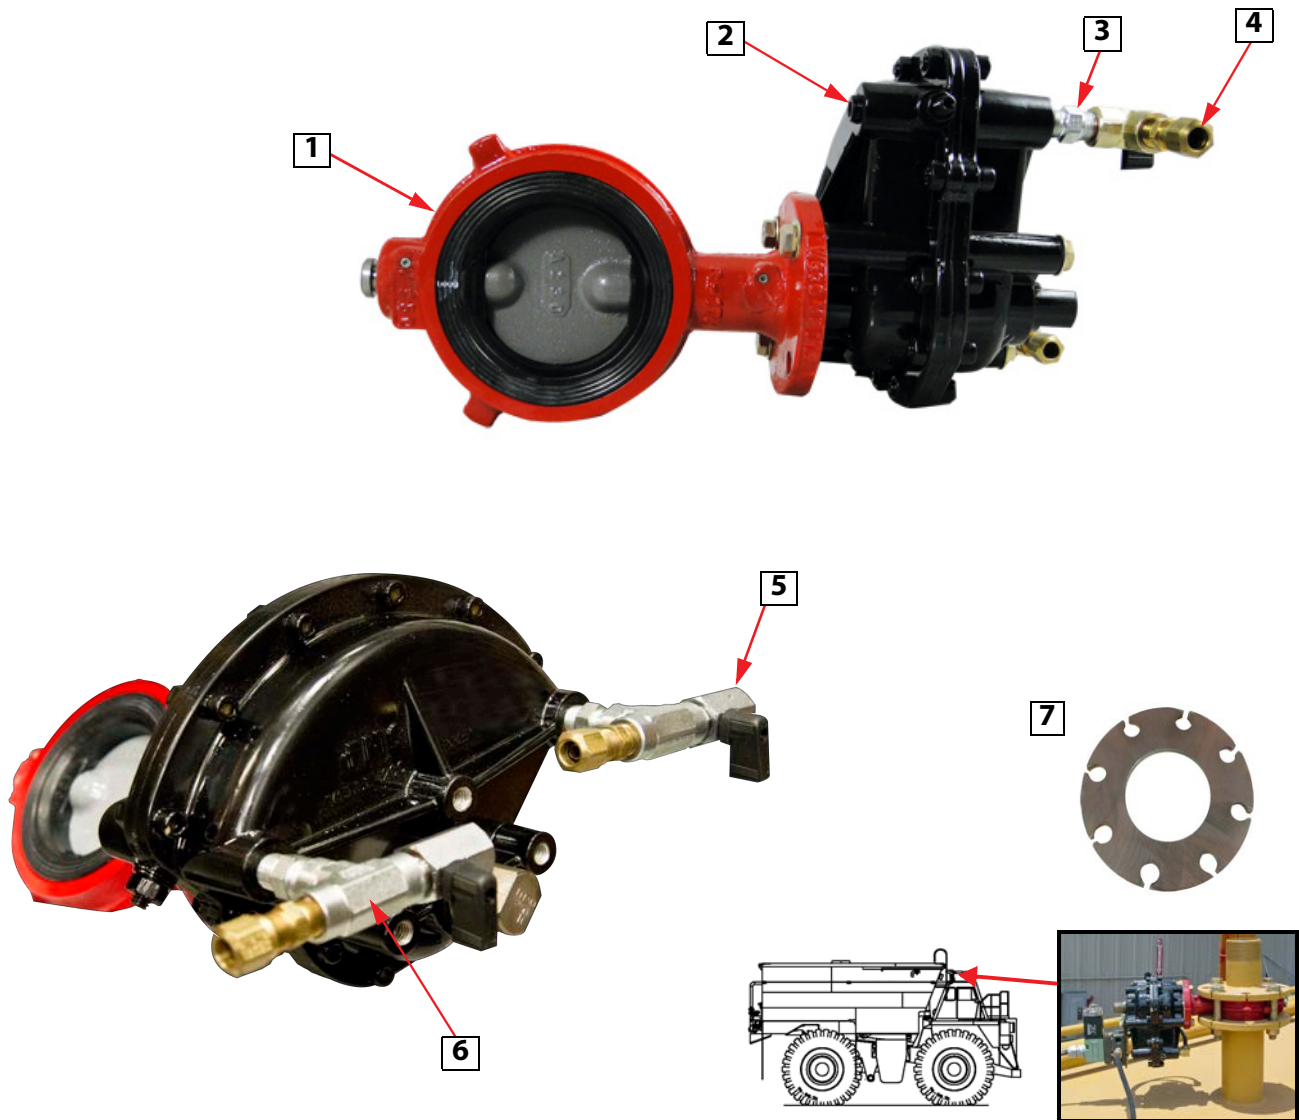

BUTTERFLY VALVE, 3 INCH, PNEUMATIC

PART NO. 036042

• Pneumatic • 3 inch • Water Cannon

ITEM	PART NO	DESCRIPTION	QTY	SPARE PART
	036042	Butterfly Assembly, Air Actuator, 3 inch	1	
1	300030	3 inch Butterfly Valve	1	
2	300584	FMC Air Actuator	1	X
3	352467	Nipple, Pipe 1/4 inch	2	
4	351066	Air FTG. 1/4 inch MPT-3/8 inch TBGN	2	
5	300296	Petcock, 1/4 inch	2	
6	352856	Tee, Internal Pipe, 1/4 inch	2	
7	000194	Weld-On Flange, 3 inch ID, 8 Hole	1