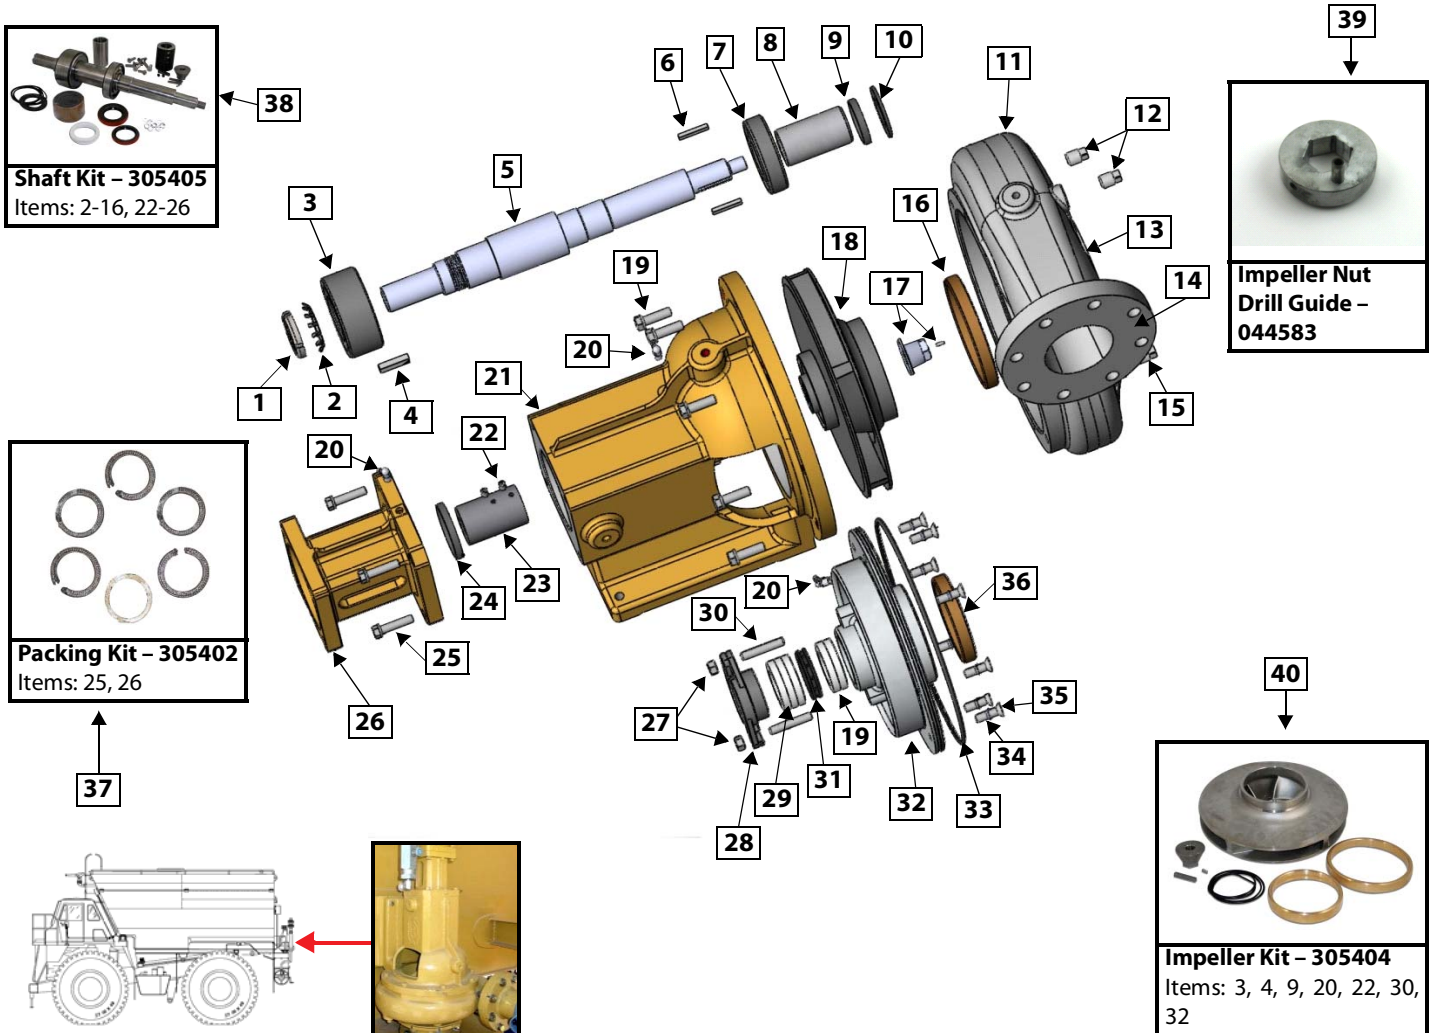

MEGA WATER TANK IPB-3

15 MAR 2019

MEGA M4 WATER PUMP – CORROSION RESIST. (GEN 3)

PART NO. 304992

• Clockwise Rotation • 4 inch Discharge • 6 inch Inlet • 13 inch Impeller

ITEM	PART NO	DESCRIPTION	QT Y	SPARE PART
	304992	Mega M4 Pump Assy – Corrosion Resistant		
1	305630	Nut, Shaft, M4 Pump	1	X
2	305631	Washer, Tab, Bearing Retainer, M4 Pump	1	X
3	305108	Bearing, Drive Side, M4 Pump	1	X
4	305101	Key, Shaft Drive End, M4 Pump	1	X
5	305629	Shaft, Stainless Steel, M4 Pump	1	X
6	305106	Key, Impeller, M4 Pump	2	X
7	304956	Bearing, Impeller Side, M4 Pump	1	X
8	305096	Sleeve, Wear, Shaft, M4 Pump	1	X
9	304960	Seal, Grease, Impeller Side, M4 Pump	1	X
10	305100	Water Slinger, M4 Pump	1	X
11	305115	Volute Case, Stainless Steel, M4 Pump	1	
12	350852	Plug, Volute, M4 Pump	3	X
13	302527	Inlet Flange Gasket, 6 inch, M4 Pump	1	X
14	012930	Outlet Gasket, 4 inch, M4 Pump	1	X
15	300460	Petcock Drain, M4 Pump	1	
16	305092	Wear Ring, Volute, M4 Pump	1	X
17	305627	Nut, Impeller, W/ Roll Pin M4 Pump	1	X
18	305075	Impeller 13 inch Diameter, SS, M4 Pump	1	
19	350232	Bolt, 1/2" x 1 3/4" GR 8, Volute Case, M4 Pump	8	
20	304968	Grease Fitting, 1/8 inch, NPT	3	X

ITEM	PART NO	DESCRIPTION	QT Y	SPARE PART
21	305097	Bracket, M4 Pump	1	
22	305107	Set Screw, Coupling, M4 Pump	2	X
23	305102	Coupling, Shaft to Motor, M4 Pump	1	X
24	305113	Seal, Grease, Drive Side, M4	1	X
25	350149	Bolt, 3/8" x 2" GR 8, Motor Mount, M4 Pump	4	
26	305099	Mount, Hydraulic Motor, M4 Pump	1	
27	305288	Nut, Packing Gland Flanged, M4 Pump	2	X
28	305098	Packing Gland (Pair), M4 Pump	1	X
29	305114	Packing 3/8 inch, Set of 5 Rings, M4 Pump	1	X
30	305105	Stud, Packing Gland, M4 Pump	2	X
31	305112	Lantern Ring, M4 Pump	1	X
32	305118	Packing Mount, Stainless Steel, M4 Pump	1	
33	305111	Seal, O-Ring, Volute, M4 Pump	1	X
34	305626	Cap Screw Nylite Seals, M4 Pump	8	X
35	305340	Bolt, Packing Mount, M4 Pump	8	X
36	305091	Wear Ring, Packing Mount, M4 Pump	1	X
37	305402	Packing Kit, M4 Pump	1	X
38	305405	Shaft Kit, Stainless, M4 Pump	1	X
39	044583	Drill Guide, Impeller Nut, M4 Pump	1	X
40	305404	Impeller Kit, M4 Pump	1	X