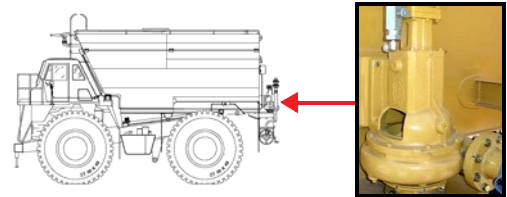

ITEM	PART NO	DESCRIPTION	QT Y	SPARE PART
21	350232	Bolt, 1/2" x 1 3/4" GR 8, Volute Case, M4 Pump	8	
22	305094	Packing Mount, Standard, M4 Pump	1	
23	305097	Bracket, M4 Pump	1	
24	305099	Mount, Hydraulic Motor, M4 Pump	1	
25	305107	Set Screw, Coupling, M4 Pump	2	X
26	305102	Coupling, Shaft to Motor, M4 Pump	1	X
27	304968	Grease Fitting, 1/8 inch, NPT	3	X
28	350149	Bolt, 3/8" x 2" GR 8, Motor Mount, M4 Pump	4	
29	305288	Nut, Packing Gland Flanged, M4 Pump	2	X
30	305098	Packing Gland (Pair), M4 Pump	1	X
31	305105	Stud, Packing Gland, M4 Pump	2	X
32	305114	Packing 3/8 inch, Set of 5 Rings, M4 Pump	1	X
33	305112	Lantern Ring, M4 Pump	1	X
34	305091	Wear Ring, Packing Mount, M4 Pump	1	X
35	305340	Bolt, Packing Mount, M4 Pump	8	X
36	305111	Seal, O-Ring, Volute, M4 Pump	1	X
37	305626	Cap Screw Nyltite Seals, M4 Pump	8	X
38	305402	Packing Kit, M4 Pump	1	X
39	305403	Shaft Kit, Standard, M4 Pump	1	X

MEGA WATER TANK IPB-3

15 MAR 2019

MEGA M4 WATER PUMP – COMPLETE SS, CW

PART NO. 306647

• Clockwise Rotation • 4 inch Discharge • 6 inch Inlet • 12 inch Impeller

ITEM	PART NO	DESCRIPTION	QT Y	SPARE PART
	306647	MEGA M4 Pump, Complete Stainless Steel	1	
1	305630	Nut, Drive Side, Shaft	1	
2	305631	Washer, Tab, Bearing Retainer	1	
3	305108	Bearing, Drive Side	1	
4	305106	Key, Impeller		
5	304956	Bearing, Impeller Side M4 Pump		
6	305096	Sleeve Ring, Wear, Shaft		
7	304960	Seal, Grease, Impeller Side		
8	305100	Water Slinger		
9	305115	Volute Case, Stainless Steel		
10	350852	Plug, Volute, 1/4 inch		
11	302527	Inlet Flange Gasket, 6 inch		
12	012930	Outlet Gasket, 4 inch		
13	300460	Petcock Drain, 1/2 inch		
14	305092	Wear Ring, Volute		
15	044583	Drill Guide, Impeller Nut		
16	305627	Nut Impeller		
17	305075	Impeller 13 inch Diameter, Stainless Steel		
18	350232	Bolt, 1/2 inch x 1 3/4 inch GR 8, Volute Case		
19	307063	Bracket		
20	305107	Set Screw, Coupling		