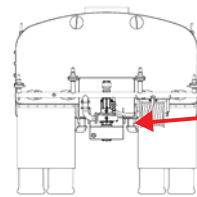

BUTTERFLY VALVE, 8" (TANK DRAIN)

PART NO. 041368

• 8" diameter • Hydraulic

ITEM	PART NO	DESCRIPTION	QTY	SPARE PART
	041368	Butterfly Valve Assembly, 8 inch	1	
1	300035	Valve, Butterfly, 8 inch	1	X
2	041369	Bracket, Butterfly Assembly	1	
3	300096	Cylinder, Hydraulic #1403	1	
4	352436	Aero-2021-4-4S	2	
5	350046	Nut, Hex 5/8 inch-18 UNF	1	
6	300467	Clevis, 1/2 inch X 5/8 inch UNF	1	
7	300099	Pin, Clevis	1	
8	350005	Washer, Flat, 1/2 inch	3	
9	350231	Cap Screw, 1/2 inch X 1 1/2 inch GRB	3	
10	000194	Weld-On Flange, 3 inch ID, 8 Hole	1