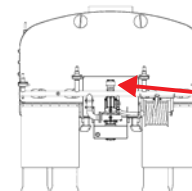

CROSS-OVER ASSEMBLY, 1.5"

PART NO. 046724

• M-4 Applications • By-Pass 35 GPM

ITEM	PART NO	DESCRIPTION	QTY	SPARE PART
	046724	CROSS-OVER ASSEMBLY		
1	007127	BLIND FLANGE	2	
2	352495	ORB/JIC 2062-12-12S 90°	2	
3	046984	CROSSOVER HOSE ASSY	1	
4	306561	VALVE, FLOW CONTROL ORB -12	1	X
5	354979	O-RING, ORB -12	2	
6	304382	TEST FITTING, ORB -4	2	
7	306634	UNION, ADJUSTABLE, ORB -12	1	
8	352987	TEE, PIPE/JIC 2030-4-6S	1	
9	353489	CAP, JIC	1	
10	046175	MANIFOLD	2	
11	354816	O-RING, S.F. -24	4	
12	350005	FLAT WASHER, 1/2"	8	
13	350242	CAP SCREW, 1/2-13 X 4.50"	8	

ITEM	PART NO	DESCRIPTION	QTY	SPARE PART
14	352534	SPLIT FLANGE, -24	4	
15	304531	CAP, TEST PORT	2