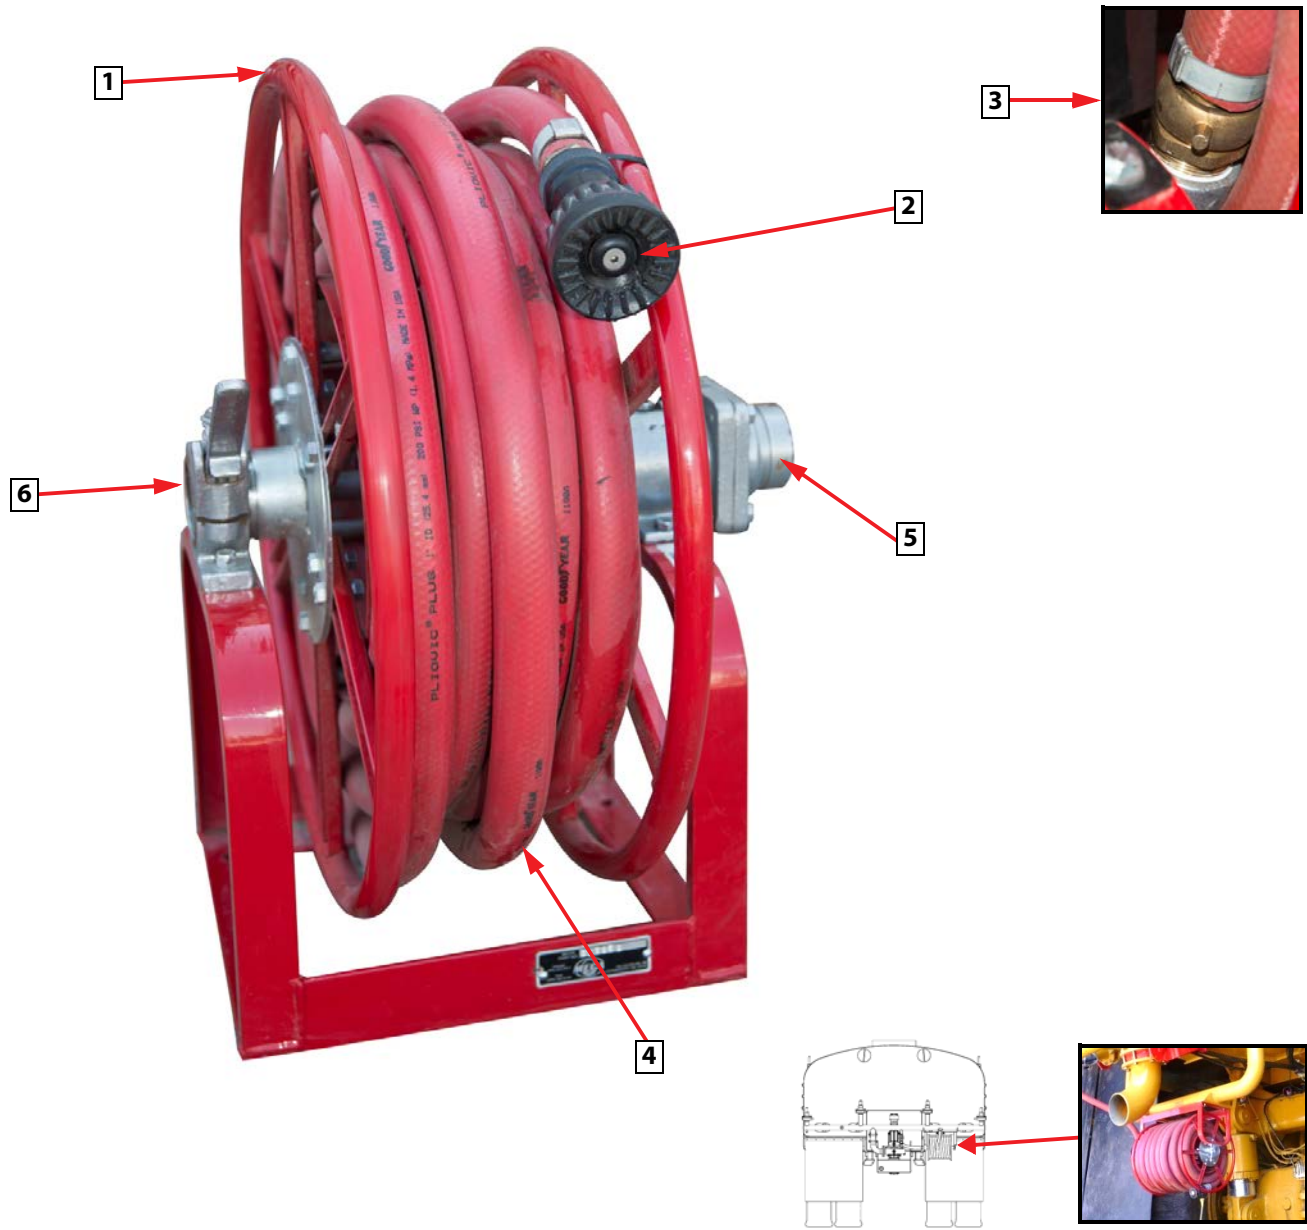

HOSE REEL, 1.0" (50' HOSE)

PART NO. 303859

• 1.0" Hose Diameter • 50' Hose Length

ITEM	PART NO	DESCRIPTION	QTY	SPARE PART
	303859	HOSE REEL ASSEMBLY 1" X 50'	1	
1	303854	HOSE REEL, 1" X 50'	1	
2	301948	NOZZLE, 1 INCH	1	
3	355329	HOSE FITTING, 1" NPT X 1" NPSH	1	
4	300261	HOSE ASSY, 1" X 50' W/ENDS	1	
5	301013	SWIVEL ASSEMBLY	1	
6	304896	RIM LOCK	1