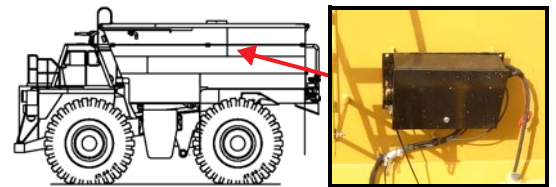

SOLENOID CONTROL BOX, PNEUMATIC (TYPICAL)

• 24 Volt DC • 60-100 PSI

ITEM	PART NO	DESCRIPTION	QTY	SPARE PART
1	303827	TERMINAL	40	
2	300945	VALVE, PRESSURE PROTECTION	1	
3	304945	AIR REG/SHUTOFF VALVE ASSY.	1	
4	351141	TUBING	1	
5	304947	MUFFLER	1	
6	304948	VALVE, 4-WAY, N.C. (BFV)	1	X
7	304929	VALVE, 3-WAY, N.C. (SPRAY HD)	3	X