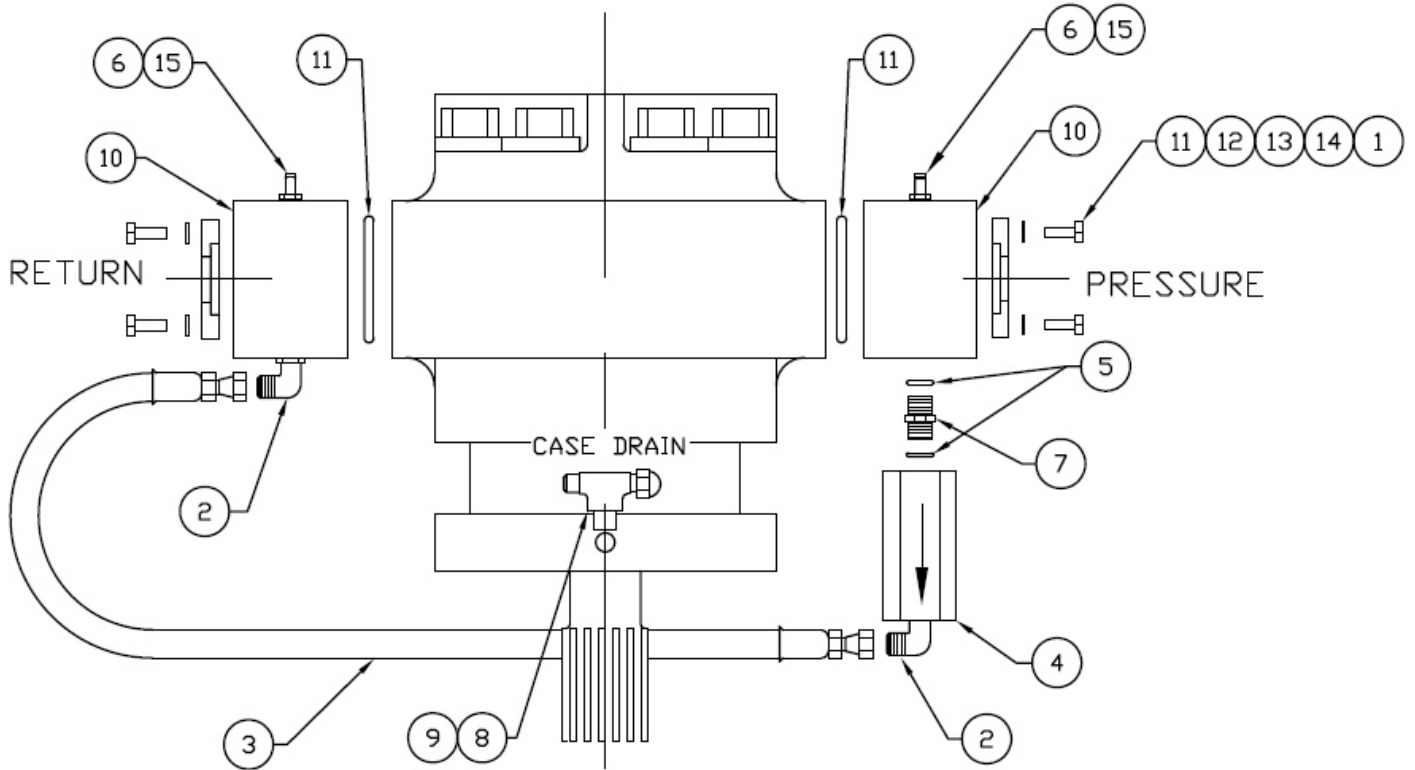

CROSS-OVER ASSEMBLY, 1.5"

PART NO. 046724

• M-4 Applications • By-Pass 35 GPM

ITEM	PART NO	DESCRIPTION	QTY	SPARE PART
	046724	CROSS-OVER ASSEMBLY		
1	007127	BLIND FLANGE	2	
2	352495	ORB/JIC 2062-12-12S 90°	2	
3	046984	CROSSOVER HOSE ASSY	1	
4	306561	VALVE, FLOW CONTROL ORB -12	1	X
5	354979	O-RING, ORB -12	2	
6	304382	TEST FITTING, ORB -4	2	
7	306634	UNION, ADJUSTABLE, ORB -12	1	
8	352987	TEE, PIPE/JIC 2030-4-6S	1	
9	353489	CAP, JIC	1	
10	046175	MANIFOLD	2	
11	354816	O-RING, S.F. -24	4	
12	350005	FLAT WASHER, 1/2"	8	
13	350242	CAP SCREW, 1/2-13 X 4.50"	8	

ITEM	PART NO	DESCRIPTION	QTY	SPARE PART
14	352534	SPLIT FLANGE, -24	4	
15	304531	CAP, TEST PORT	2