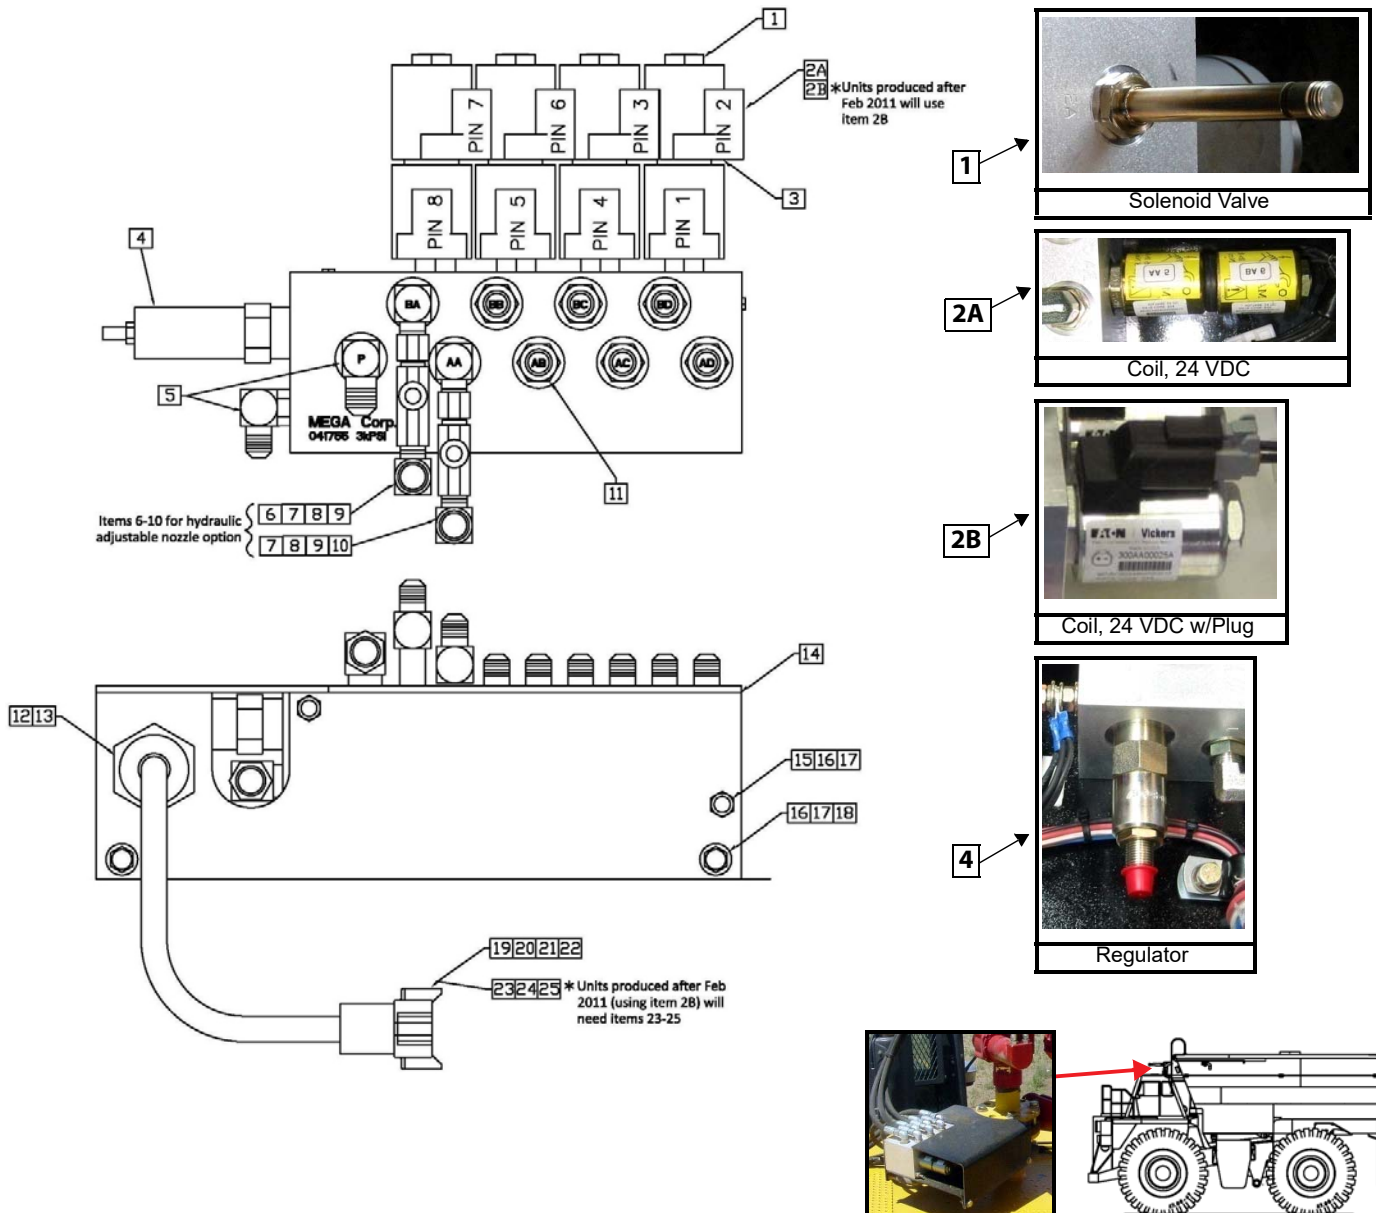

CONTROL VALVE ASSEMBLY, HYDRAULIC

PART NO. 045080

• Hydraulic Water Cannon Controller • 550 PSI

ITEM	PART NO	DESCRIPTION	QTY	SPARE PART
	045080	CONTROL BOX ASSY		
	044296	SOLENOID BLOCK ASSY		
1	304858	SOLENOID VALVE, 4W-3P	4	X
2A	304859	COIL, 24VDC	8	X
2B*	305590	COIL, 24VDC W/ CONNECTOR	8	X
3	305147	SPACER, COIL	4	
4	304861	REGULATOR	1	
5	355611	ORB/JIC 4-6 90°	2	
6	355424	JIC/ORB 4-4 90° LONG	1	
7	305902	JIC SWVL/NPT 4-4 0°	2	
8	300283	VALVE, SPEED CONTROL	2	
9	352436	JIC/NPT 2-4 90°	2	
10	352481	JIC/ORB 4-4 90°	1	
11	352601	ORB/JIC 4-4 0°	6	
12	354463	STRAIN RELIEF, 3/4"	1	

ITEM	PART NO	DESCRIPTION	QTY	SPARE PART
13	355023	LOCK NUT, STRAIN RELIEF	1	
14	044218	BOX, MONITOR CONTROL	1	
15		SCREW, CAP 1/4-20-4.5 GR8	2	
16		NUT, 1/4-20 GR8	6	
17		WASHER, 1/4"	12	
18		SCREW, CAP 1/4-20-.75 GR8	4	
19	303248	CABLE, 8 COND 16GA X 36"	1	
20	304286	RECEPTACLE, 8 PIN (DUET.)	1	
21	304386	LOCK, 8 PIN	1	
22	304289	PIN, MALE	8	
23	304285	PLUG, 2 SOCKET	8	
24	304385	LOCK, 2 SOCKET	8	
25	304288	SOCKET, FEMALE	16