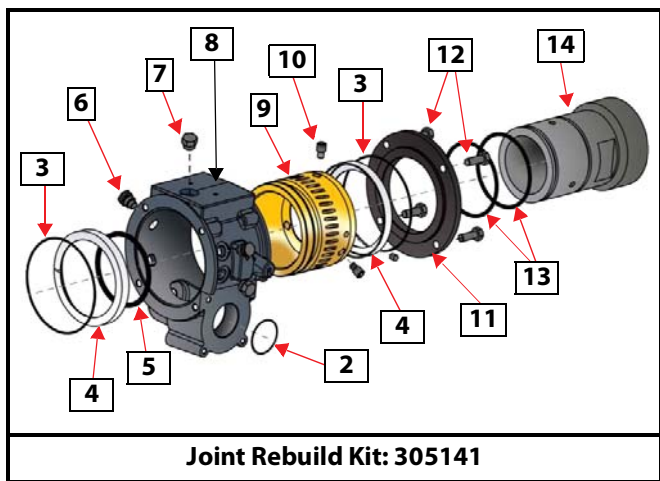

PART NO. 304952

• 450 PSI • Stainless Steel

ITEM	PART NO	DESCRIPTION	QTY	SPARE PART
	304952	WATER CANNON, HYDRAULIC		
1	304627	ELBOW OUTLET, 2.5NH	1	
2	304897	O-RING, 2 5/8 x 2 1/2	2	X
3	304636	O-RING 2-045	4	
4	304637	BEARING, POLY	4	
5	304638	O-RING, 3 1/4 X 2 7/8	2	
6	304632	ROTATION STOP, 303-304STL	4	
7	304633	PLUG, 1/2-20-1/2" 3578	6	
8	304643	JOINT, MCH/HC	2	
9	304630	GEAR, WORM BRONZE	2	
10	304642	FASTENER STUD SST	6	
11	304631	CAP, JOINT 6061T6	2	