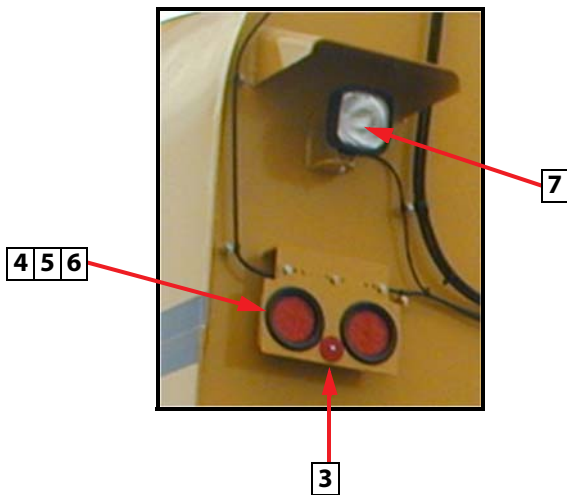

LIGHTS

- LED
- 24 Volt DC
- Brake
- Clearance
- Work

ITEM	PART NO	DESCRIPTION	QTY	SPARE PART
1	355374	LIGHT, LED, RED	2	
2	355375	LIGHT, LED, AMBER	2	
3	300154	MODULE, LIGHT	2	
4	305049	LIGHT, 24 VDC LED, RED	4	
5	305376	GROMMET, LED LIGHT	4	
6	305377	PIGTAIL, LED LIGHT	4	
7	300777	LIGHT, WORK, WHITE	2