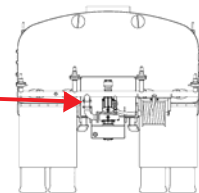

COUPLING, PIPE, WATER

• 4" Pipe • 5" Pipe • 6" Pipe

ITEM	PART NO	DESCRIPTION	QTY	SPARE PART
1	300023	COUPLING, PIPE, 3"	1	
1A	300819	SEAL, COUPLING, 3"	2	
2	300024	COUPLING, PIPE, 4"	1	
2A	300820	SEAL, COUPLING, 4"	2	X
3	300025	COUPLING, PIPE, 5"	1	
3A	300821	SEAL, COUPLING, 5"	2	
4	300026	COUPLING, PIPE, 6"	1	
4A	301175	SEAL, COUPLING, 6"	2