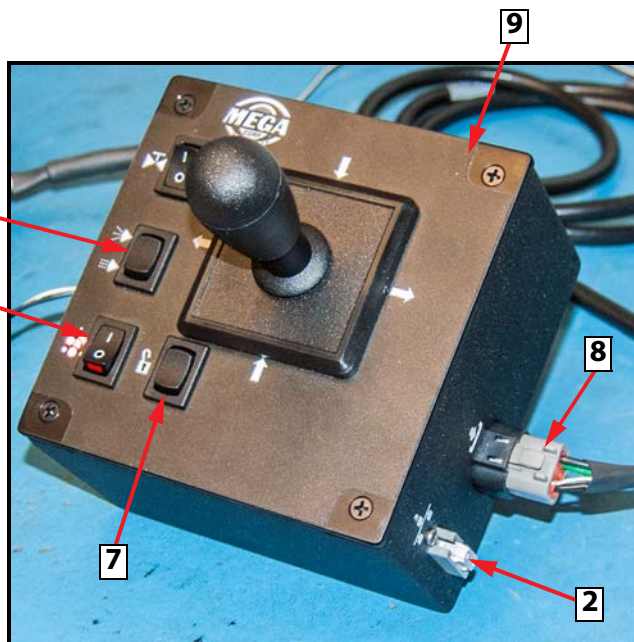

MEGA WATER TANK IPB-3

15 MAR 2019

CAB CONTROLS, DIGITAL, (DISCS® 1.5)

CONTACT MEGA PRODUCT SUPPORT W/TANK SERIAL NO.

- 6 Spray Heads & Timer
- Water Level
- Water Cannon & Adj. Nozzle
- Work Lights
- Compatible with GPS

*** Cab control boxes vary by model and tank

ITEM	PART NO	DESCRIPTION	QTY	SPARE PART
1	306970	SWITCH BOX, MASTER	1	X
2	306965	PLUG, PROGRAMMING PORT	3	X
3	046059	CABLE ASSY, LIN, 45'		X
4	306761	CABLE ASSY, POWER, 10'		X
5	306968	SWITCH, ON/OFF		X
6	306967	SWITCH, ROCKER NOZZLE	1	X
7	306966	SWITCH, LOCKED	1	X
8	046057	CABLE ASSY, LIN, 72"		X
9	306969	SWITCH BOX, JOYSTICK	2	X

options. Please contact Product Support or Parts