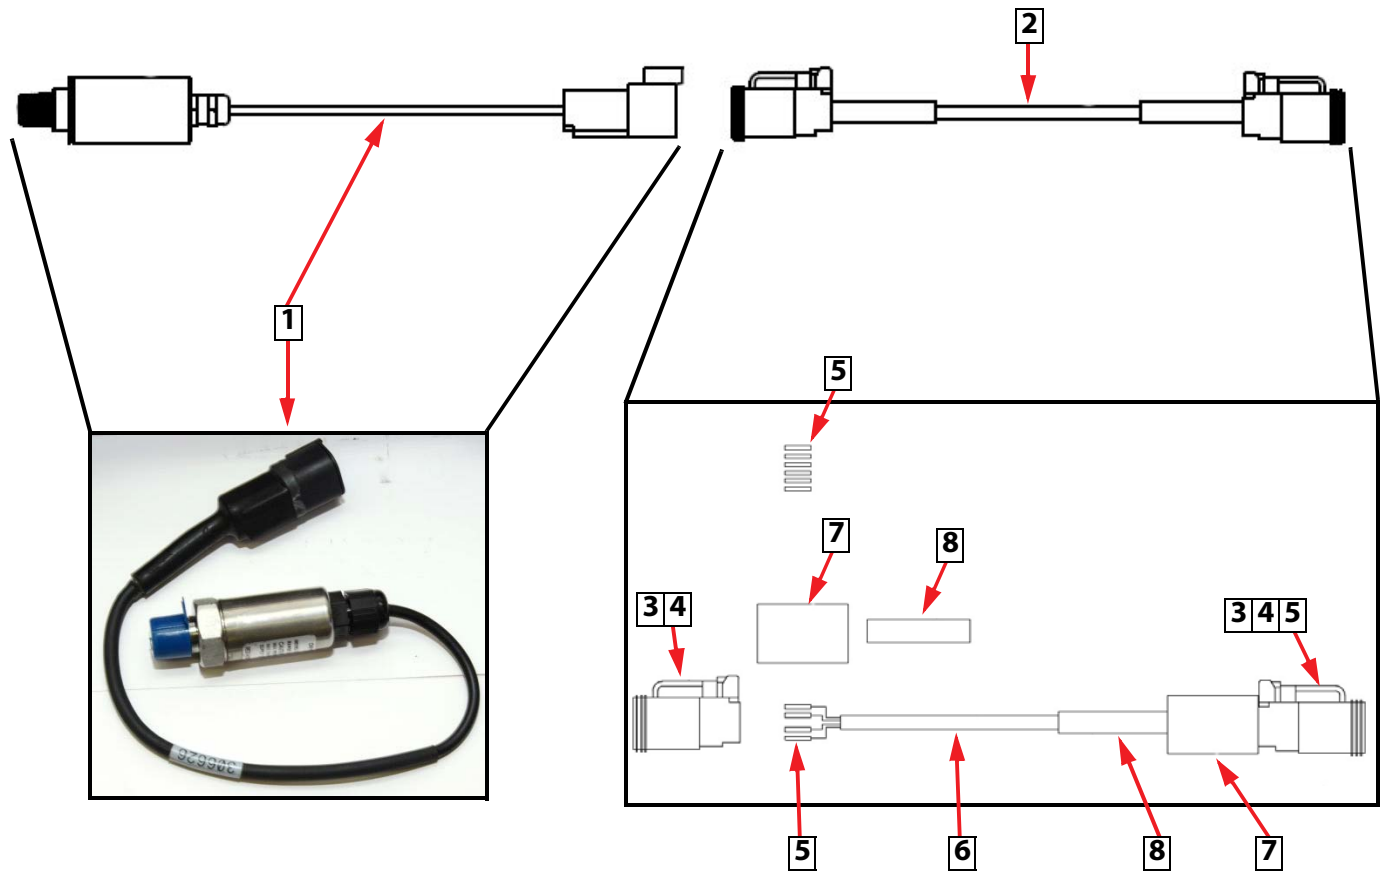

WATER LEVEL SYSTEM (DIGITAL)

• Pressure Sensing • 120" and below • 24 VDC

ITEM	PART NO	DESCRIPTION	QTY	SPARE PART
1	306626	WLI SENSOR W/4PIN RECP.	1	X
2	046786	CABLE ASSY, EXTN, WLI 60'	1	
3	306614	PLUG, DTM SERIES 4 CONTACT	2	
4	306615	SECONDARY WEDGE LOCK, 4SOCKET	2	
5	306616	SOCKET, CONTACT SIZE 20	14	
6	306381	CABLE, 3+DRAIN 18GA	60ft	
7	304727	HEATSHRINK, 3/4" BLACK	1	
8	305271	HEATSHRINK, 1/4" BLACK	1