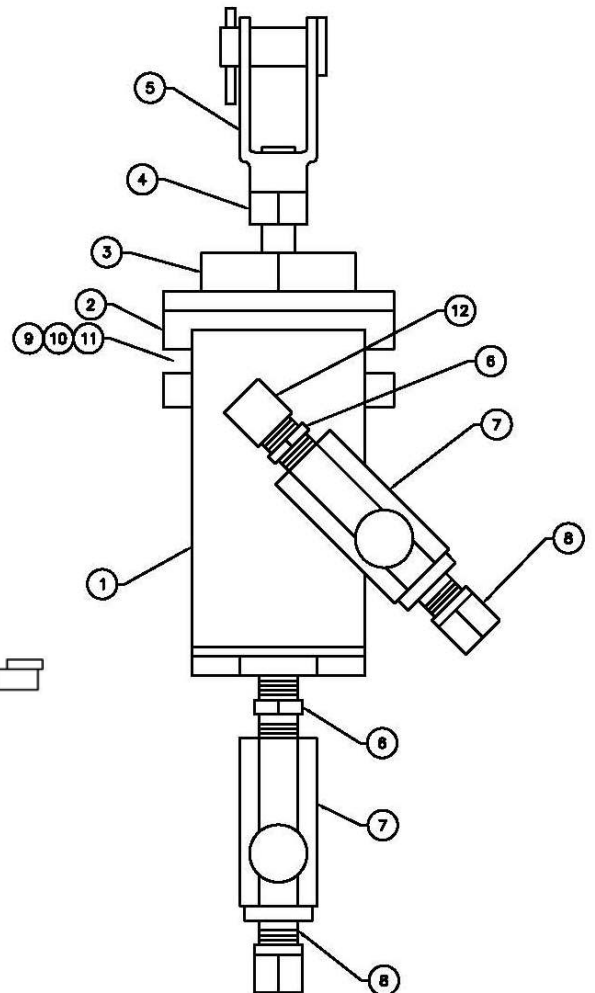

PNEUMATIC PUMP ACTIVATION ASSEMBLY

- Dual-acting Cylinder
- Air Regulator Box

ITEM	PART NO	DESCRIPTION	QTY	SPARE PART
	045103	PNEUMATIC ACTIVATION ASSY	1	
1	302807	BIMBA AIR CYLINDER	1	X
2	300323	MOUNTING BRACKET	1	
3	300322	HEX NUT, 1 1/2"	1	
4	350027	HEX NUT, 1/2"	1	
5	300160	CLEVIS ASSEMBLY	1	
6	352467	ADAPTER	2	
7	300283	SPEED CONTROL	2	X
8	351066	1/4" X 3/8" CONNECTOR	2	
9	350061	BOLT, 1/4" X 1"	2	
10	350014	LOCK WASHER, 1/4"	2	

ITEM	PART NO	DESCRIPTION	QTY	SPARE PART
11	350023	HEX NUT, 1/4"	2	
12	352890	PIPE/PIPE, 90°	1	
13	045102	PNEUMATIC REGULATOR BOX	1	
14	305056	SOLENOID VALVE ASSEMBLY	1	
15	303850	FILTER & REGULATOR COMBO	1	
16	300945	VALVE, PRESSURE PROTECTION	1