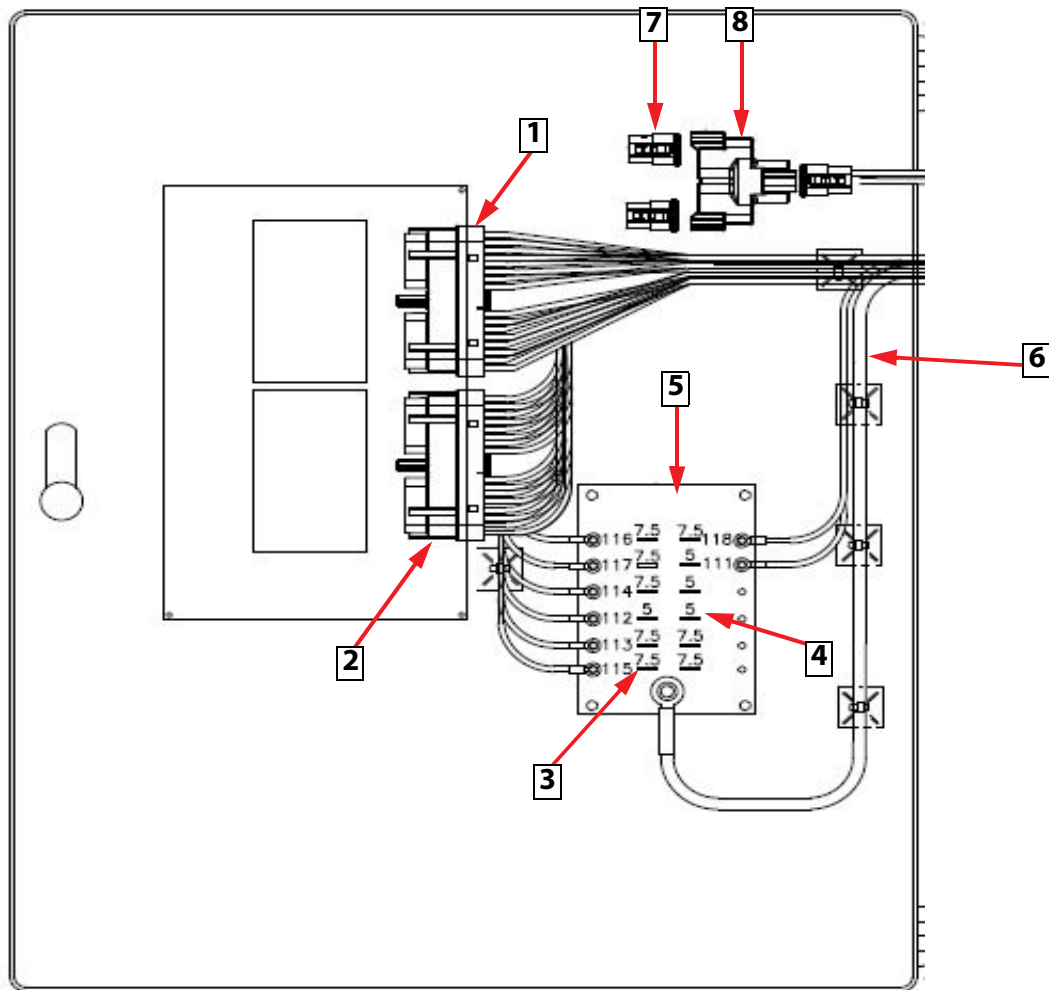

SOLENOID CONTROL BOX, HYD. (DISCS® 2.0)
CONTACT MEGA PRODUCT SUPPORT W/TANK SERIAL NO.

ITEM	PART NO	DESCRIPTION	QTY	SPARE PART
	052857	DISCS® 2.0 HARNESS ASSY.	1	
1	052502	HARNESS, CONTROLLER A	1	
2	052503	HARNESS, CONTROLLER B	1	
3	308572	FUSE, ATC 7.5A	8	
4	306525	FUSE, ATC 5.0A	5	
5	308568	FUSE BLOCK, 12 BLADE W/CVR	1	
6	052587	CABLE, POWER PIGTAIL	1	
7	308265	RESISTOR, 3 PIN DEUTSCH	1	
8	308570	RECEPTACLE Y, 3 CON	1