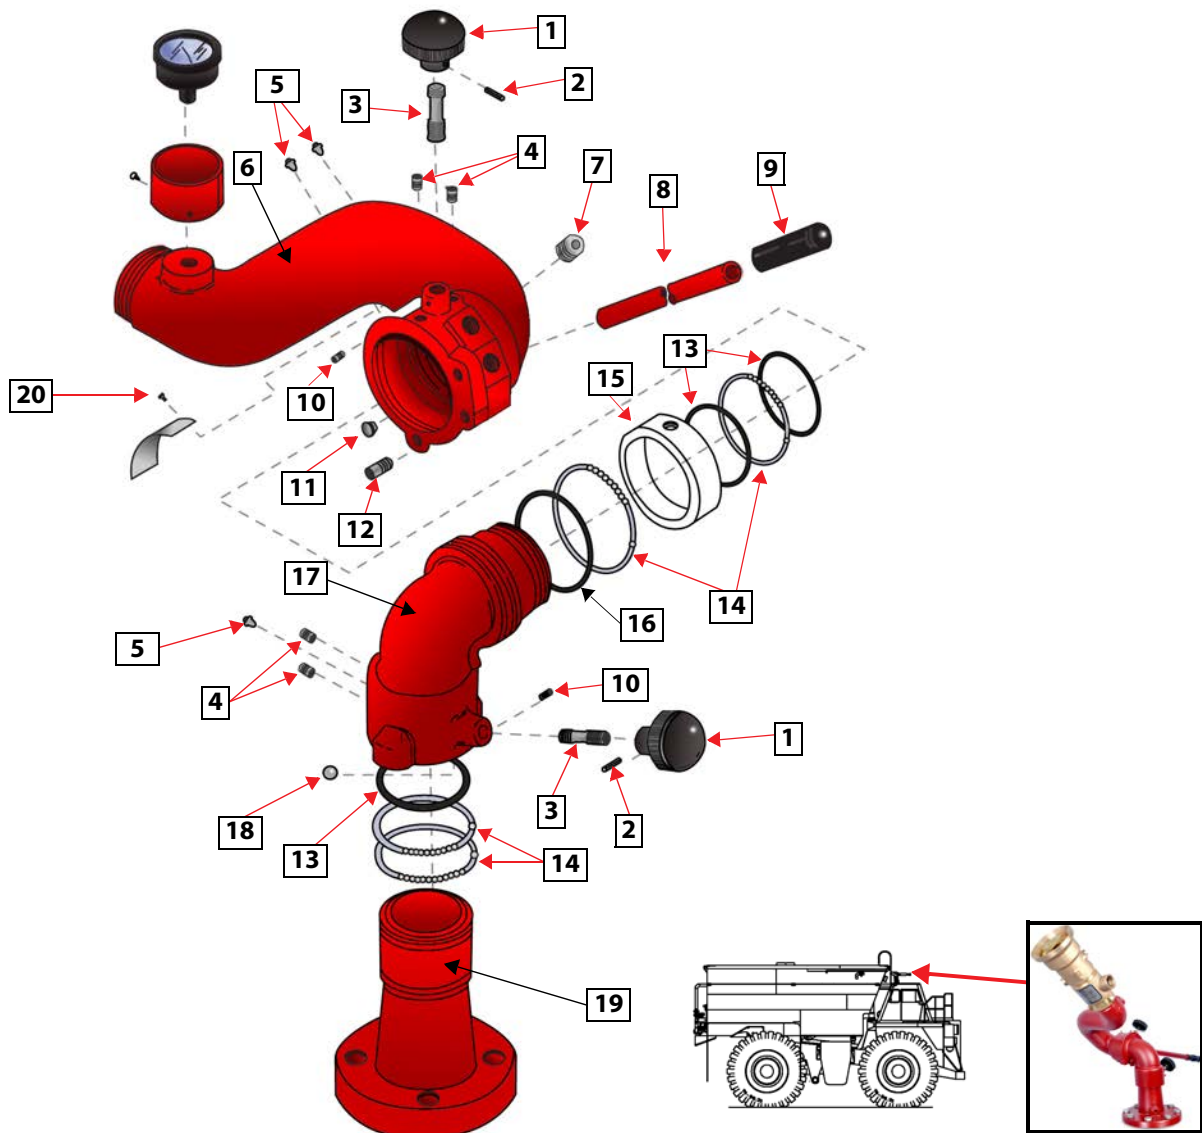

WATER CANNON, MANUAL

PART NO. 304612

- Manual actuation
- Not severe-duty
- 1250 gpm (maximum)

ITEM	PART NO	DESCRIPTION	QTY	SPARE PART
	304612	WATER CANNON, MANUAL		
1	304900	BRAKE KNOB	2	
2	304901	GOOSENECK ASSEMBLY	2	
3	304902	BRAKE SHAFT	2	
4	304903	PLUG	4	
5	304911	GREASE FITTING	4	
6	304904	ELBOW, OUTLET	1	
7	304905	PLUG	1	
8	304906	HANDLE	1	X
9	304907	HANDLE GRIP	1	X
10	304908	FASTENER, SWIVEL	2	
11	304909	PLUG	1	

ITEM	PART NO	DESCRIPTION	QTY	SPARE PART
12	304910	ROTATION STOP	1	
13	304912	O-RING SEAL, JOINT	3	
14	304913	BALL BEARING, JOINT	4	
15	304914	BRAKE BAND	1	
16	304915	O-RING SEAL, JOINT	1	
17	304916	ELBOW, SWIVEL JOINT	1	
18	304917	BRAKE BALL	1	
19	304918	INLET ASSEMBLY	1	
20	304920	FASTENER, SWIVEL	1