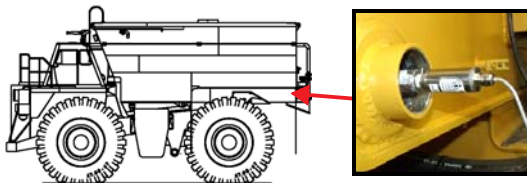

WATER LEVEL SYSTEM (DIGITAL)

• Pressure Sensing • 120" and below • 24 VDC

ITEM	PART NO	DESCRIPTION	QTY	SPARE PART
1	306626	WLI SENSOR W/4PIN RECP.	1	X
2	046786	CABLE ASSY, EXTN, WLI 60'	1	
3	306614	PLUG, DTM SERIES 4 CONTACT	2	
4	306615	SECONDARY WEDGE LOCK, 4SOCKET	2	
5	306616	SOCKET, CONTACT SIZE 20	14	
6	306381	CABLE, 3+DRAIN 18GA	60ft	
7	304727	HEATSHRINK, 3/4" BLACK	1	
8	305271	HEATSHRINK, 1/4" BLACK	1