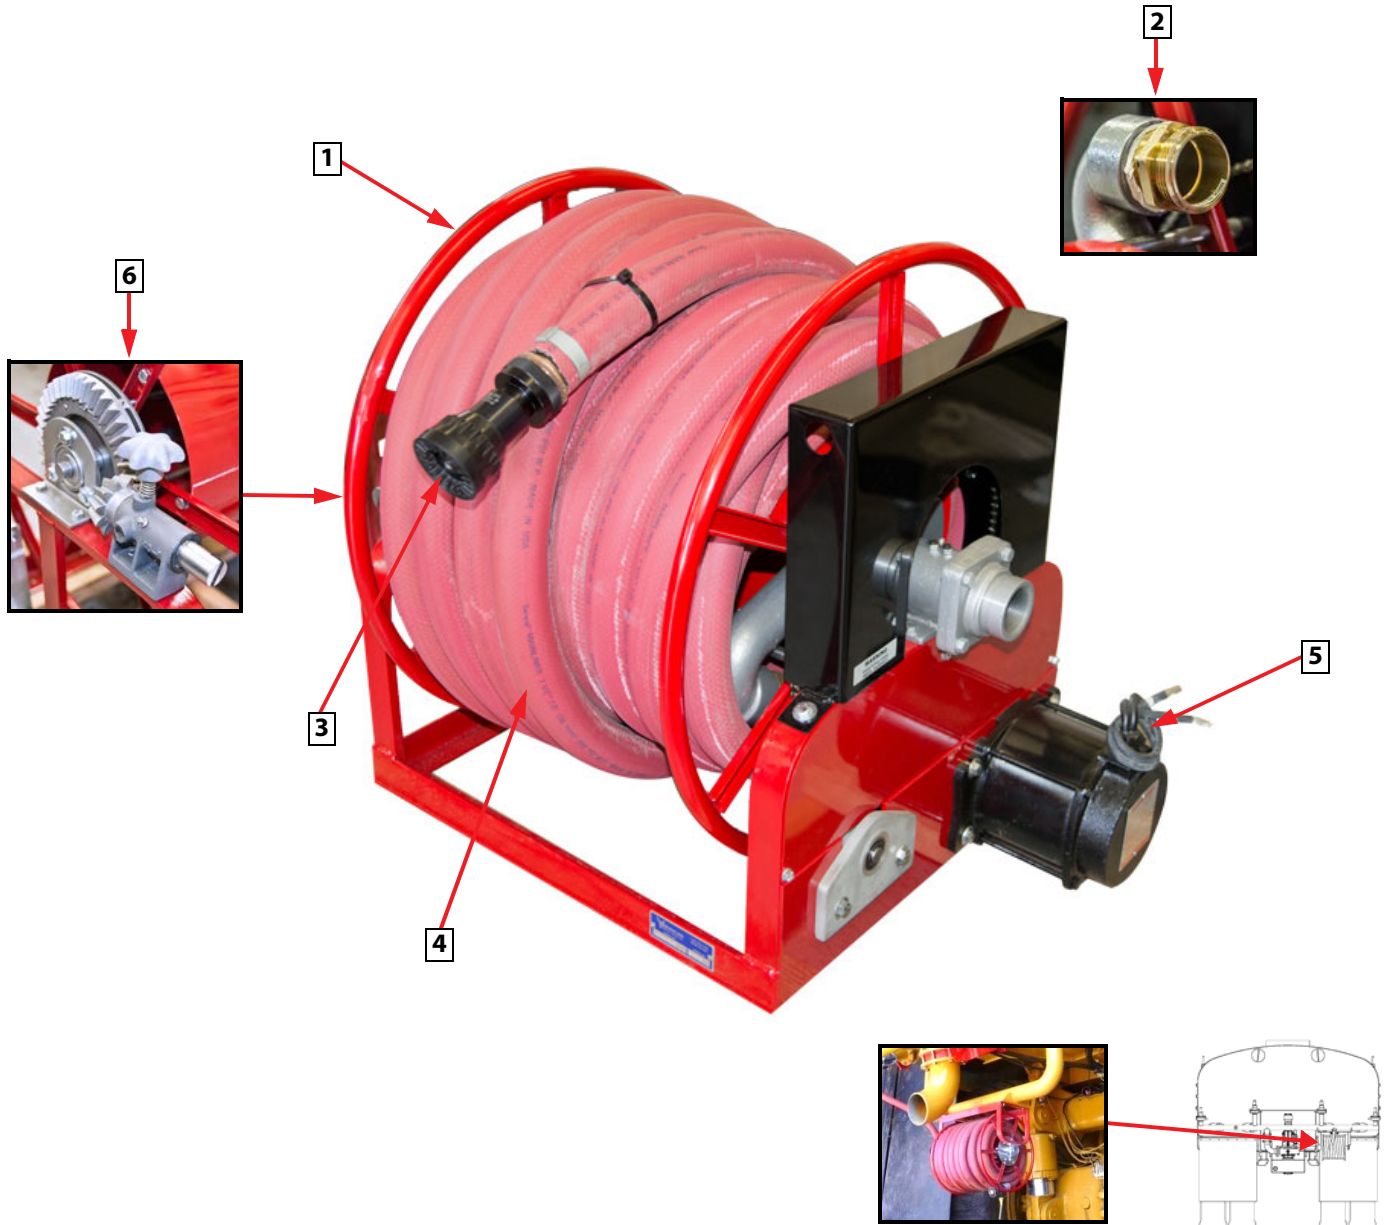

ELECTRIC HOSE REEL, 1.5" (100' HOSE)

PART NO. 037426

• 1.5" Hose Diameter • 100' Hose Length

ITEM	PART NO	DESCRIPTION	QTY	SPARE PART
	037426	ELECTRIC HOSE REEL		
1	304010	HOSE REEL, 1.5", ELECTRIC 24 VDC, E1116-25-15	1	
2	300774	FIRE HOSE ADAPTER, 1.5 INCH	1	
3	300266	NOZZLE, 1.5 INCH HALPRIN N515	1	
4	303051	HOSE ASSY, 1.5" X 100' W/ENDS	1	
5	040883	WIRING DIAGRAM & BOX ASSEMBLY	1	
6	301236	RIM LOCK	1