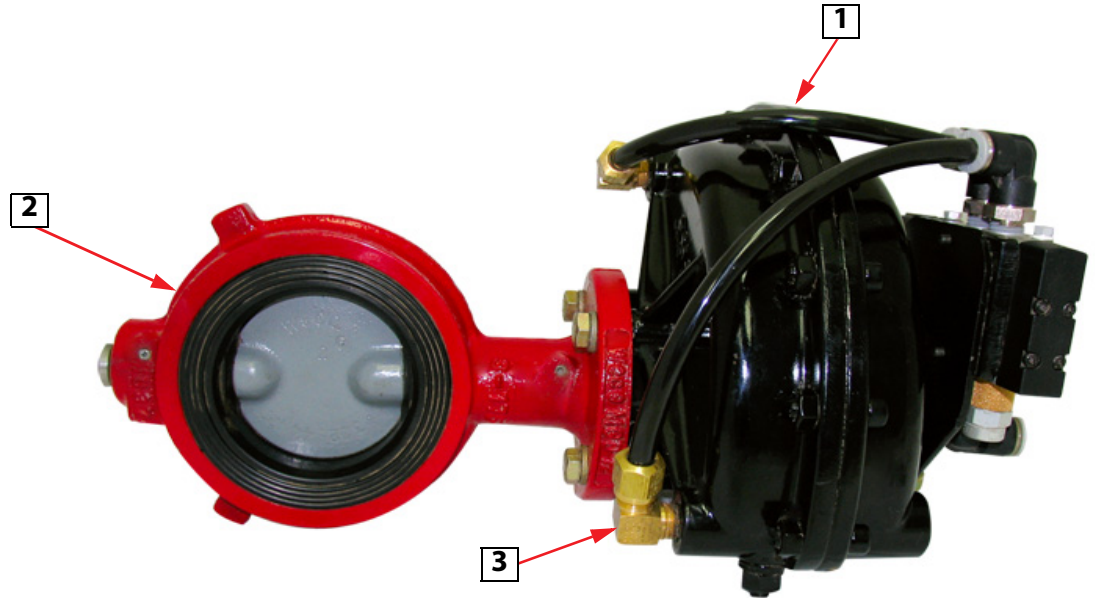

BUTTERFLY VALVE 3", ELECTRIC/AIR, 12 VDC

PART NO. 029860

• 12 VDC • 3 inch

ITEM	PART NO	DESCRIPTION	QTY	SPARE PART
	029860	BFV Assembly, 3 Inch	1	
1	300030	3 inch Butterfly Valve	1	
2	300584	FMC Air Actuator	1	X
3	351083	Male EL. 90° 3/8 inches X 1/4 inches	2	
4	351141	SYNFLEX TBG. 3/8 inch X 20 inch	1	
5	350016	Washer, Lock, 3/8 inch	2	
6	350145	C.S. 3/8 inch-16 X 1 GR5	2	
7	351066	Male Conn. 3/8 inches X 1/4 inches	3	
8	303556	Strain Relief Conn. 1/2 inch	1	

ITEM	PART NO	DESCRIPTION	QTY	SPARE PART
9	301337	Solenoid (12 Volt)	1	
10	000194	Weld-On Flange, 3 inch ID, 8 Hole	1