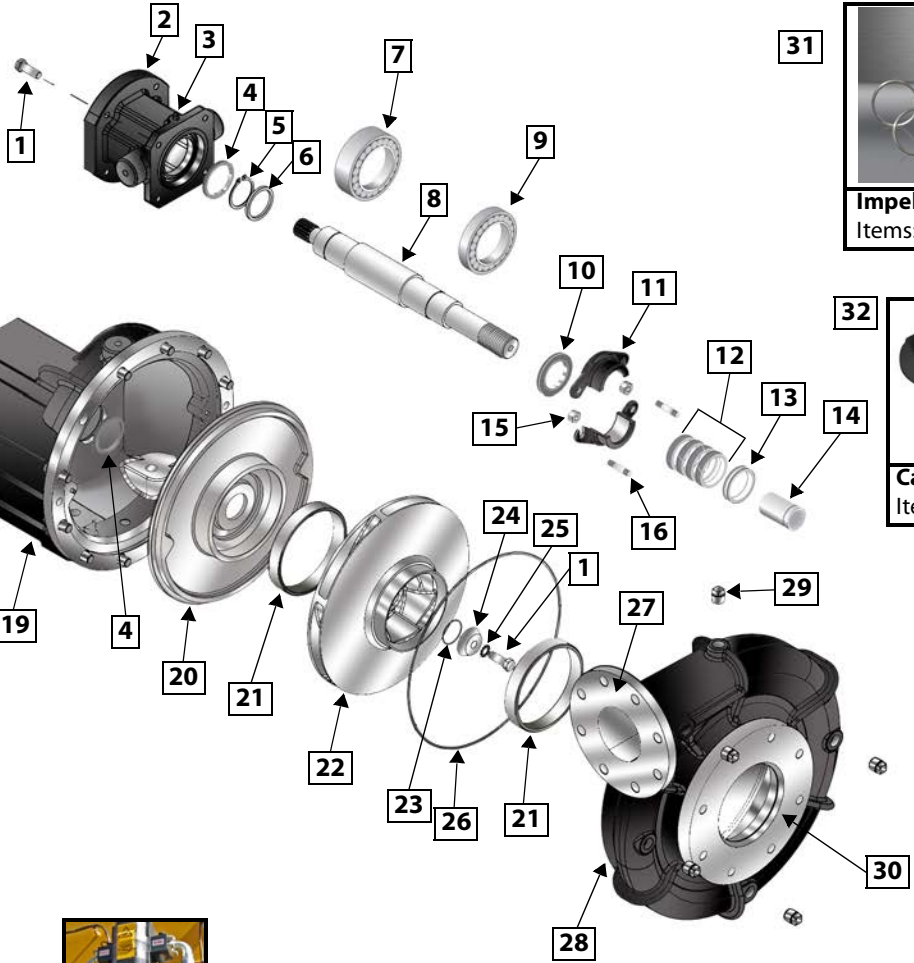

MEGA M-4B WATER PUMP – ROPE SEAL, STANDARD

PART NO. 306200

• Clockwise Rotation • 4 inch Discharge • 6 inch Inlet • Rope Packing Seal

ITEM	PART NO	DESCRIPTION	QT Y	SPARE PART
	306200	M4B, Rope Seal, Standard		
1	306720	Capscrew, Hex HD 1/2-13NC X 1-1/2L 316SS	4	X
2	306736	Bearing Cap Motor Bracket	1	
3	306697	Grease Fitting, 5/16-24NPS	2	
4	302302	Seal, Oil	2	
5	300536	Ring, Retaining, 1.819"	1	
6	300542	Ring, Thrust, 1.973"	1	
7	302296	Bearing, Drive Side	1	
8	306718	Shaft, Splined, 20.15"	1	
9	302297	Bearing, Impeller Side	1	
10	300541	Water Slinger	1	
11	300533	Slotted Split Gland	1	
12	306699	Ring, Packing	4	
13	306732	Ring, Metallic	1	
14	306735	Sleeve, Shaft	1	
15	306734	Nut, Hex 1/2-13NC 304SS	2	
16	306723	Stud, 1/2-13NC X 2-1/2L 316SS	2	
17	306722	Capscrew, Hex 1/4-20X1-1/2	12	

ITEM	PART NO	DESCRIPTION	QT Y	SPARE PART
18	306730	Capscrew, Hex HD 5/8"	2	
19	306716	Bracket, Frame Mount	1	
20	307128	Seal Plate	1	
21	306717	Ring, Wear, SS	2	
22	306727	Impeller	1	
23	306729	O-Ring	1	
24	306719	Washer, Impeller, SS	1	
25	306721	Washer, External Tooth, SS	1	
26	306698	O-Ring, Casing	1	
27	302527	Gasket, Outlet Flange, 4 inch	1	X
28	306798	Volute Case w/Wear Ring	1	
29	306724	Plug, Pipe, SS	5	
30	012930	Gasket, Inlet Flange, 6 inch	1	X
31	306664	Kit, Impeller	1	X
32	306795	Kit, Casing	1	X
33	300719	Kit, Rope Packing	1	X
34	306663	Kit, Shaft	1	X