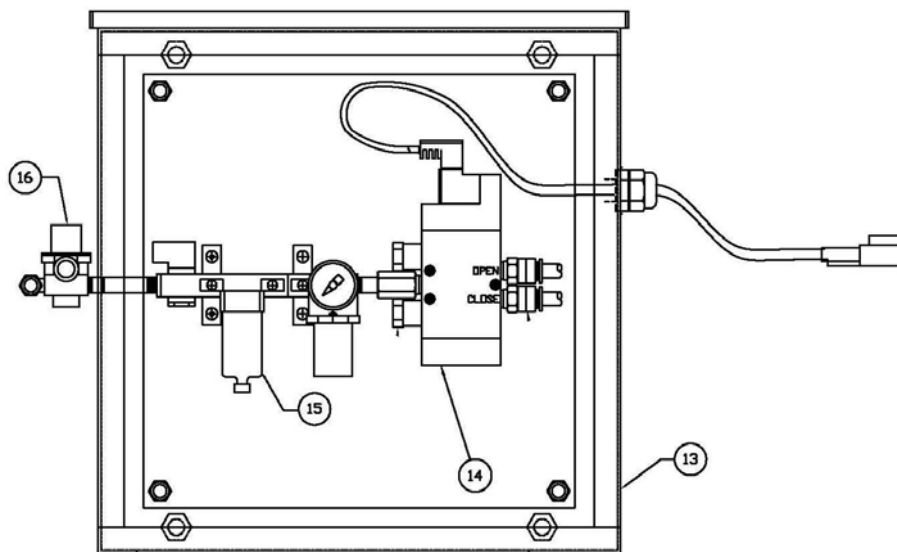

PNEUMATIC PUMP ACTIVATION ASSEMBLY

- Dual-acting Cylinder
- Air Regulator Box

ITEM	PART NO	DESCRIPTION	QTY	SPARE PART
	045103	PNEUMATIC ACTIVATION ASSY	1	
1	302807	BIMBA AIR CYLINDER	1	X
2	300323	MOUNTING BRACKET	1	
3	300322	HEX NUT, 1 1/2"	1	
4	350027	HEX NUT, 1/2"	1	
5	300160	CLEVIS ASSEMBLY	1	
6	352467	ADAPTER	2	
7	300283	SPEED CONTROL	2	X
8	351066	1/4" X 3/8" CONNECTOR	2	
9	350061	BOLT, 1/4" X 1"	2	
10	350014	LOCK WASHER, 1/4"	2	