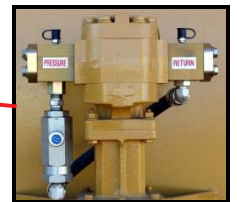

CROSS-OVER ASSEMBLY, 1.5"

PART NO. 046724

• M-4 Applications • By-Pass 35 GPM

ITEM	PART NO	DESCRIPTION	QTY	SPARE PART
	046724	CROSS-OVER ASSEMBLY		
1	007127	BLIND FLANGE	2	
2	352495	ORB/JIC 2062-12-12S 90°	2	
3	046984	CROSSOVER HOSE ASSY	1	
4	306561	VALVE, FLOW CONTROL ORB -12	1	X
5	354979	O-RING, ORB -12	2	
6	304382	TEST FITTING, ORB -4	2	
7	306634	UNION, ADJUSTABLE, ORB -12	1	
8	352987	TEE, PIPE/JIC 2030-4-6S	1	
9	353489	CAP, JIC	1	
10	046175	MANIFOLD	2	
11	354816	O-RING, S.F. -24	4	
12	350005	FLAT WASHER, 1/2"	8	
13	350242	CAP SCREW, 1/2-13 X 4.50"	8	

ITEM	PART NO	DESCRIPTION	QTY	SPARE PART
14	352534	SPLIT FLANGE, -24	4	
15	304531	CAP, TEST PORT	2