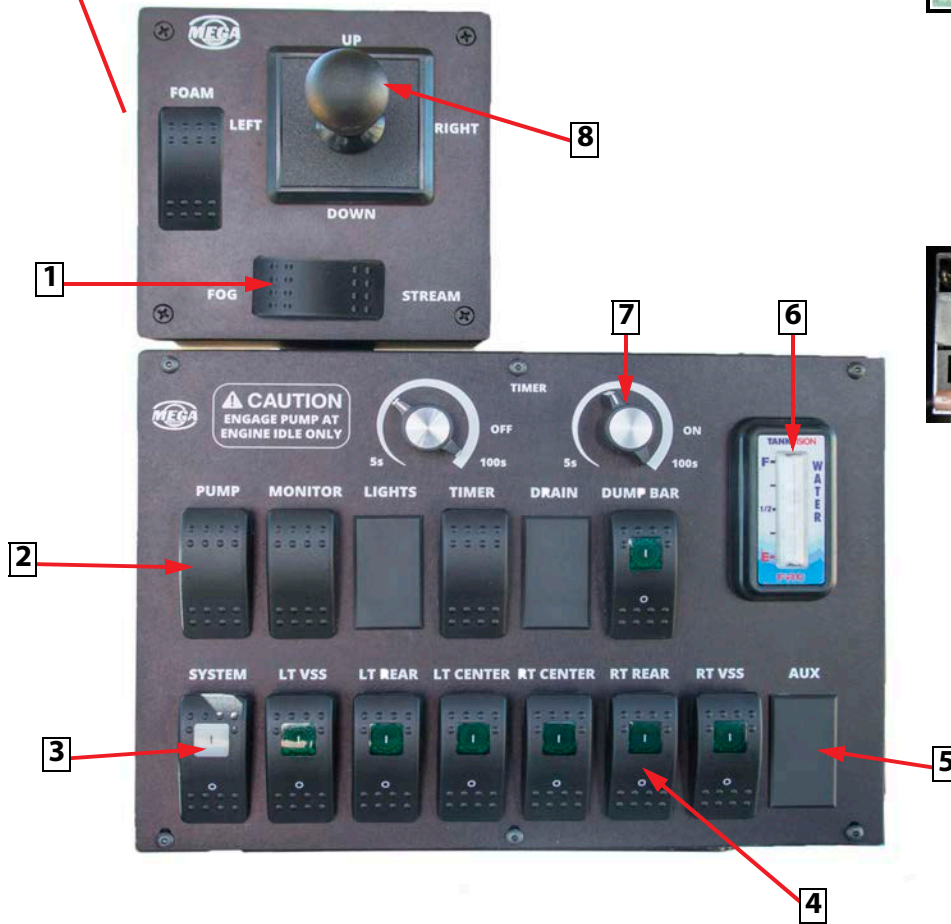

MEGA WATER TANK IPB-3

15 MAR 2019

CAB CONTROLS, ANALOG (MODULAR) CONTACT MEGA PRODUCT SUPPORT W/TANK SERIAL NO.

- 6 Spray Heads & Timer
- Water Level
- Drain & Dump Bar
- Water Cannon
- Work Lights

ITEM	PART NO	DESCRIPTION	QTY	SPARE PART
	*	LEGO CAB CONTROL		
	*	LEGO JOYSTICK		
1	305022	SWITCH, MOMENTARY		
2	305021	SWITCH, NO LIGHT, DPDT		
3	305020	SWITCH, WHITE LENS, SPST		
4	305019	SWITCH, GREEN LENS, SPST		
5	303128	COVER, CARLING SWITCH		
6	305967	INDICATOR, W. L., MINI		
7	305029	KNOB, POTENTIOMETER		
8	303041	JOYSTICK, UNIVERSAL		
9	***	DRIVER CARD, SOLENOID (2017)*		

ITEM	PART NO	DESCRIPTION	QTY	SPARE PART
10	304751	TIMER		

*Does not include mounting system.

***Contact MEGA product support with tank serial number and prime mover model number.