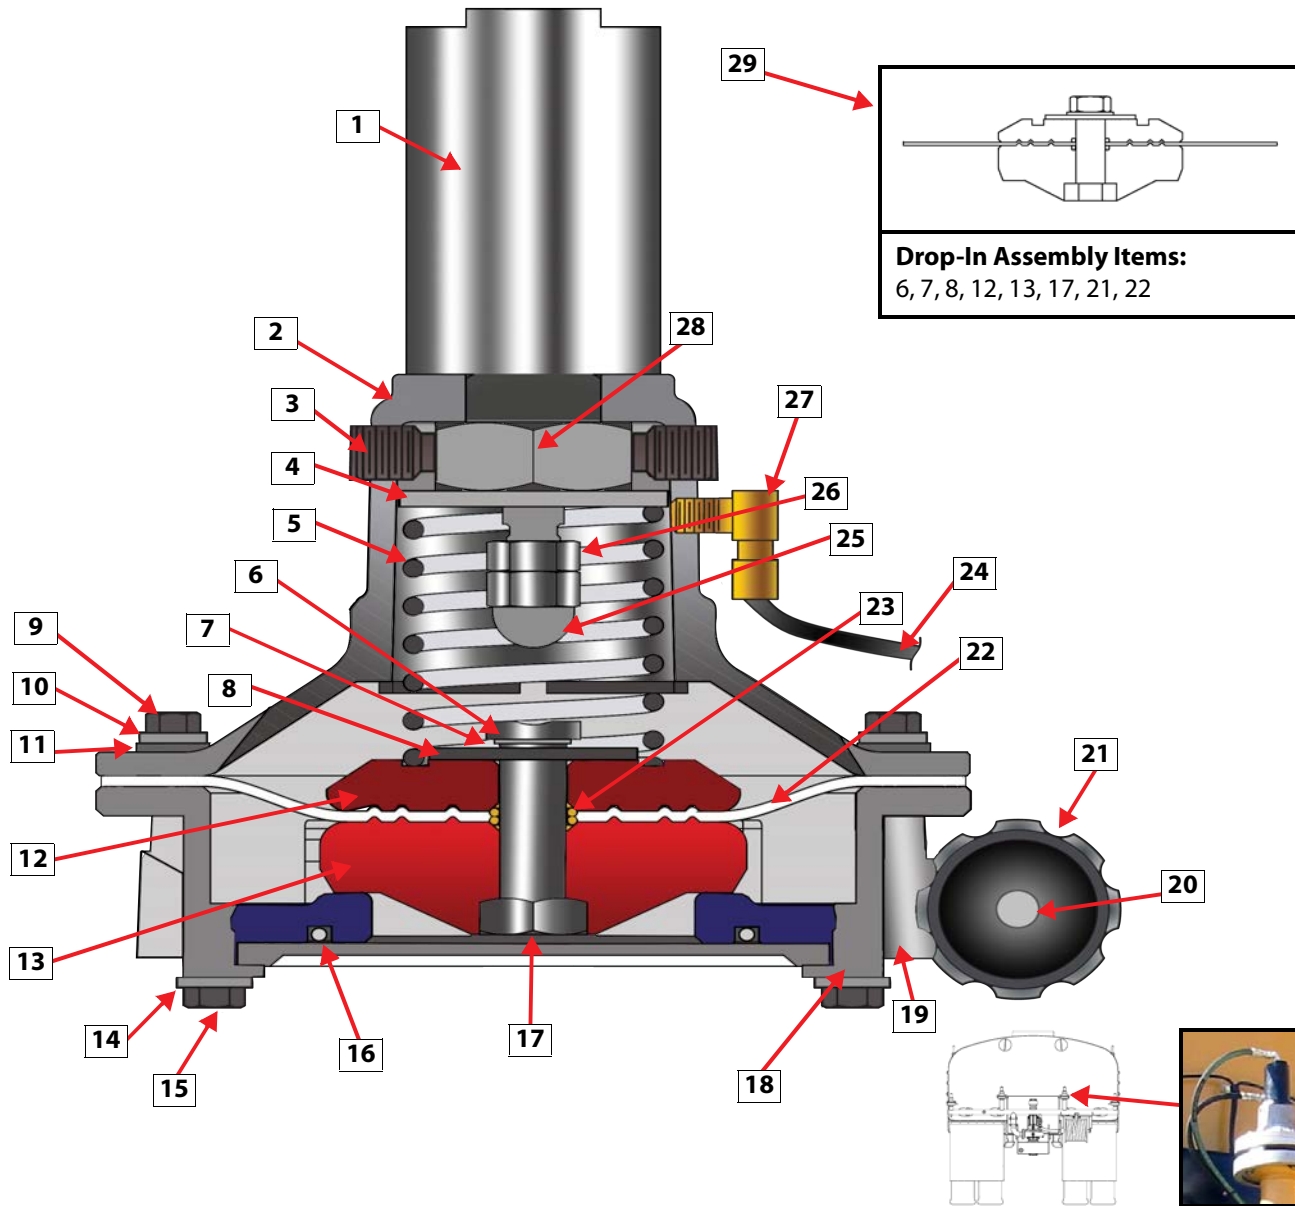

SPRAY HEAD, 3", HYDRAULIC (STAINLESS STEEL)

PART NO. 047062

• Stainless Steel • Hydraulic Cylinder • 550 PSI

ITEM	PART NO	DESCRIPTION	QTY	SPARE PART
	047062	SPRAY HEAD, HYD., SS		X
1	306808	CYLINDER, HYDRAULIC	1	X
2	046660	HOUSING, UPPER, SS	1	
3	354513	SET SCREW, CYLINDER	2	X
4	350011	WASHER, 1.25"	1	X
5	305304	SPRING	1	X
6	307320	BOLT, STEM	1	X
7	307329	WASHER, FLAT	1	X
8	307330	WASHER, FLAT 5/8	1	X
9	306148	CAP SCREW, 5/16 X 1 1/4" SS	8	X
10	355337	WASHER, LOCK 5/16" SS	8	X
11	355336	WASHER, FLAT 5/16" SS	8	X
12	300210	GUIDE DISK, UPPER	1	X
13	300209	GUIDE DISK, LOWER	1	X
14	306764	WASHER, FLAT ECCENTRIC SS	4	X

ITEM	PART NO	DESCRIPTION	QTY	SPARE PART
15	306805	CAP SCREW, 1/2 X 3/4" SS	4	X
16	354502	O-RING, BASE	1	X
17	307321	STEM, NUT SS	1	X
18	045099	HOUSING BASE, SS	1	
19	045508	RING, ADJUSTING, SS	1	X
20	308917	CAP SCREW, 3/8"-16/2 SS		
21	302912	KNOB, ADJUSTING RING	1	X
22	300208	DIAPHRAGM 3"	1	X
23	300215	O-RING, STEM	2	X
24	351141	TUBING, NYLON 3/8"	8"	X
25	307331	NUT, ACORN 1/2"-20 SS	2	X
26	307360	NUT, JAM 1/2"-20 SS	2	X
27	351082	ELBOW, 1/4" NPT-3/8" TUBE	1	X
28	305924	NUT, CYLINDER RETAINER	1	X
29	307322	DROP-IN ASSEMBLY, SS		X