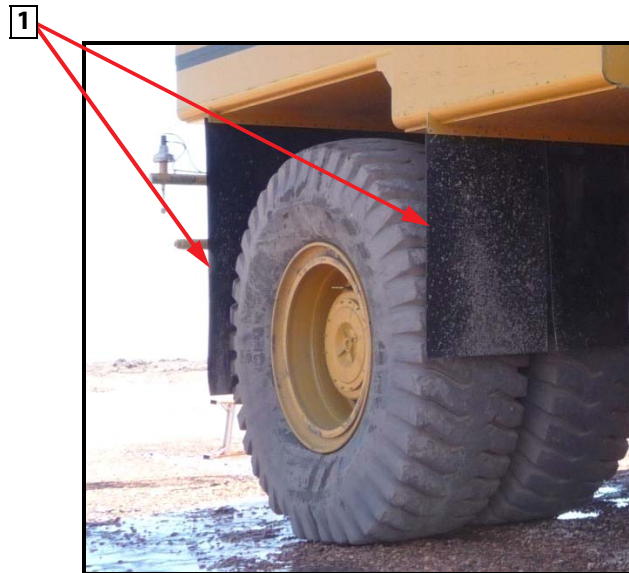

MUD FLAPS

CONTACT MEGA PRODUCT SUPPORT W/TANK SERIAL NO.

- Water Tank

ITEM	PART NO	DESCRIPTION	QTY	SPARE PART
1	302567	MUD FLAP**		

**Provide necessary dimensions when ordering.