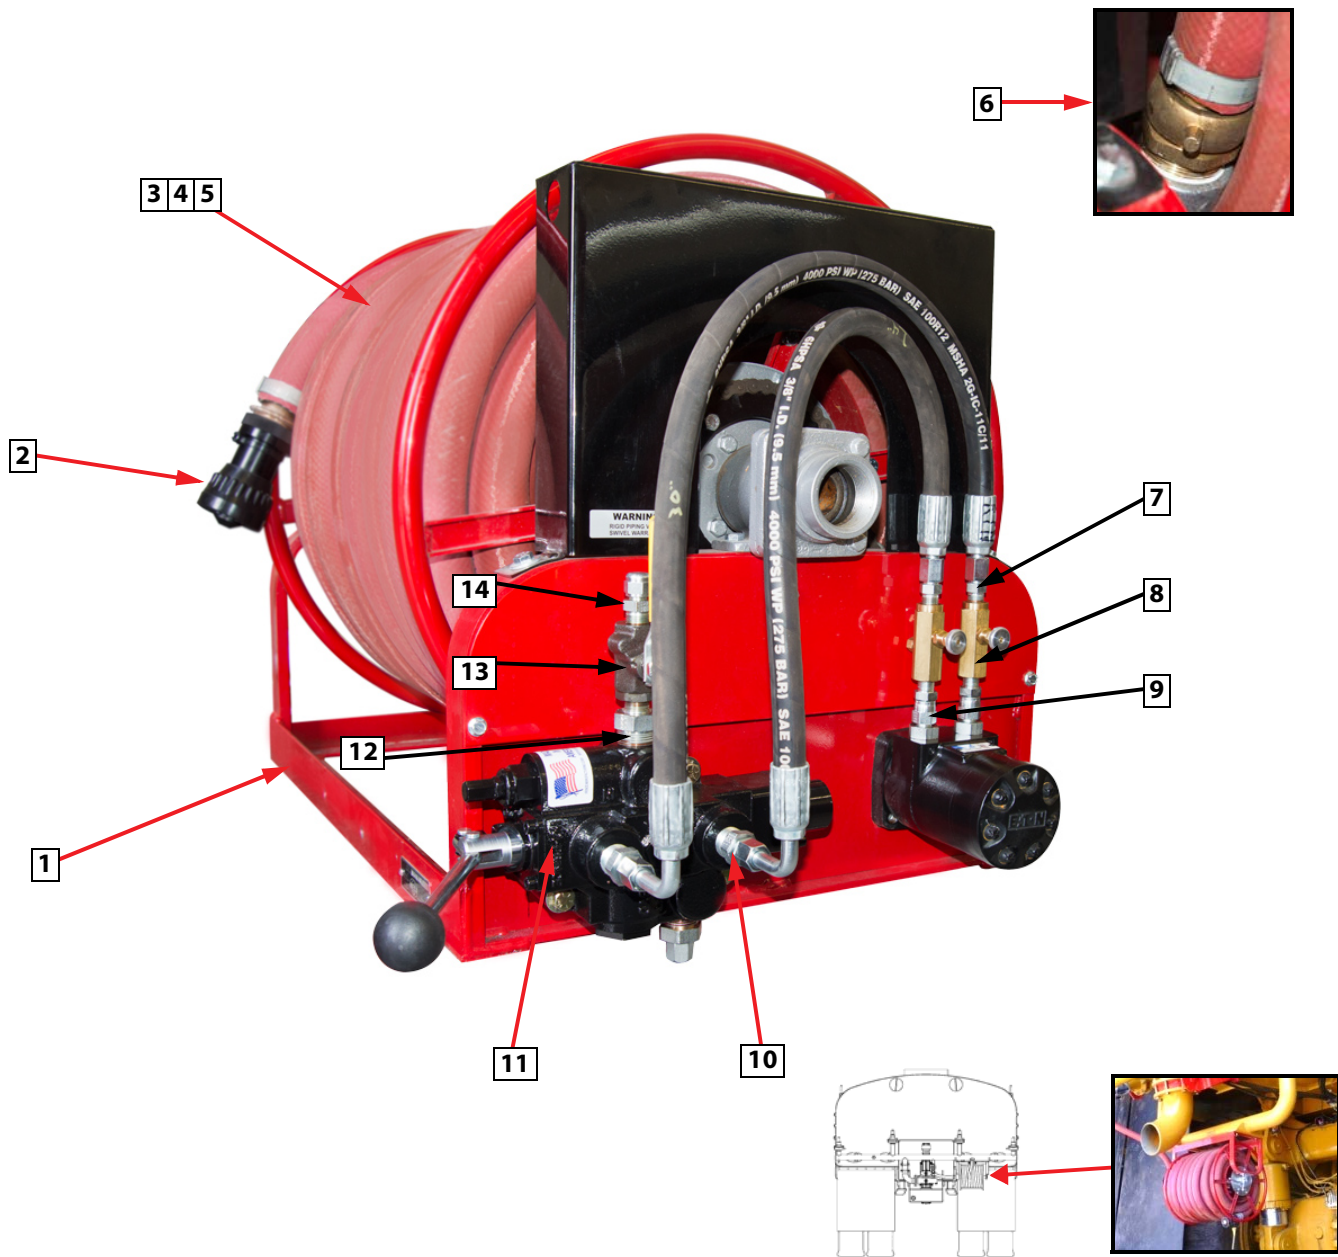

HYDRAULIC HOSE REEL, 1.5" (100', 80', 50' HOSE)

• 1.5" Hose Diameter • Hose Lengths: 50, 80, 100 feet

ITEM	PART NO	DESCRIPTION	QTY	SPARE PART
	044540	HOSE REEL ASSEMBLY 100'	1	
1	305994	HOSE REEL, 1.5 INCH	1	
2	300266	NOZZLE, ADJUSTABLE 1.5"	1	
3	303051	HOSE ASSY, 1.5" X 100' W/ENDS	1	
4	303049	HOSE ASSY, 1.5" X 500' W/ENDS	1	
5	303050	HOSE ASSY, 1.5" X 80' W/ENDS	1	
6	300774	ADAPTER, 1.5" NPT-1.5" NST	1	
7	352301	PIPE/JIC 2021-4-6S	2	
8	300283	VALVE, SPEED CONTROL, 1/4 INCH	2	
9	355066	PIPE/JIC 2018-4-6S-0	2	
10	352309	PIPE/JIC 2021-8-6S-0	4	

ITEM	PART NO	DESCRIPTION	QTY	SPARE PART
11	306765	VALVE, DIRECTIONAL CONTROL	1	
12	355117	PIPE/PIPE 2083-12-6S-0	1	
13	302111	VALVE, BALL, STEEL 3/8 INCH	1	
14	352305	PIPE/JIC 2021-6-6S-0	1