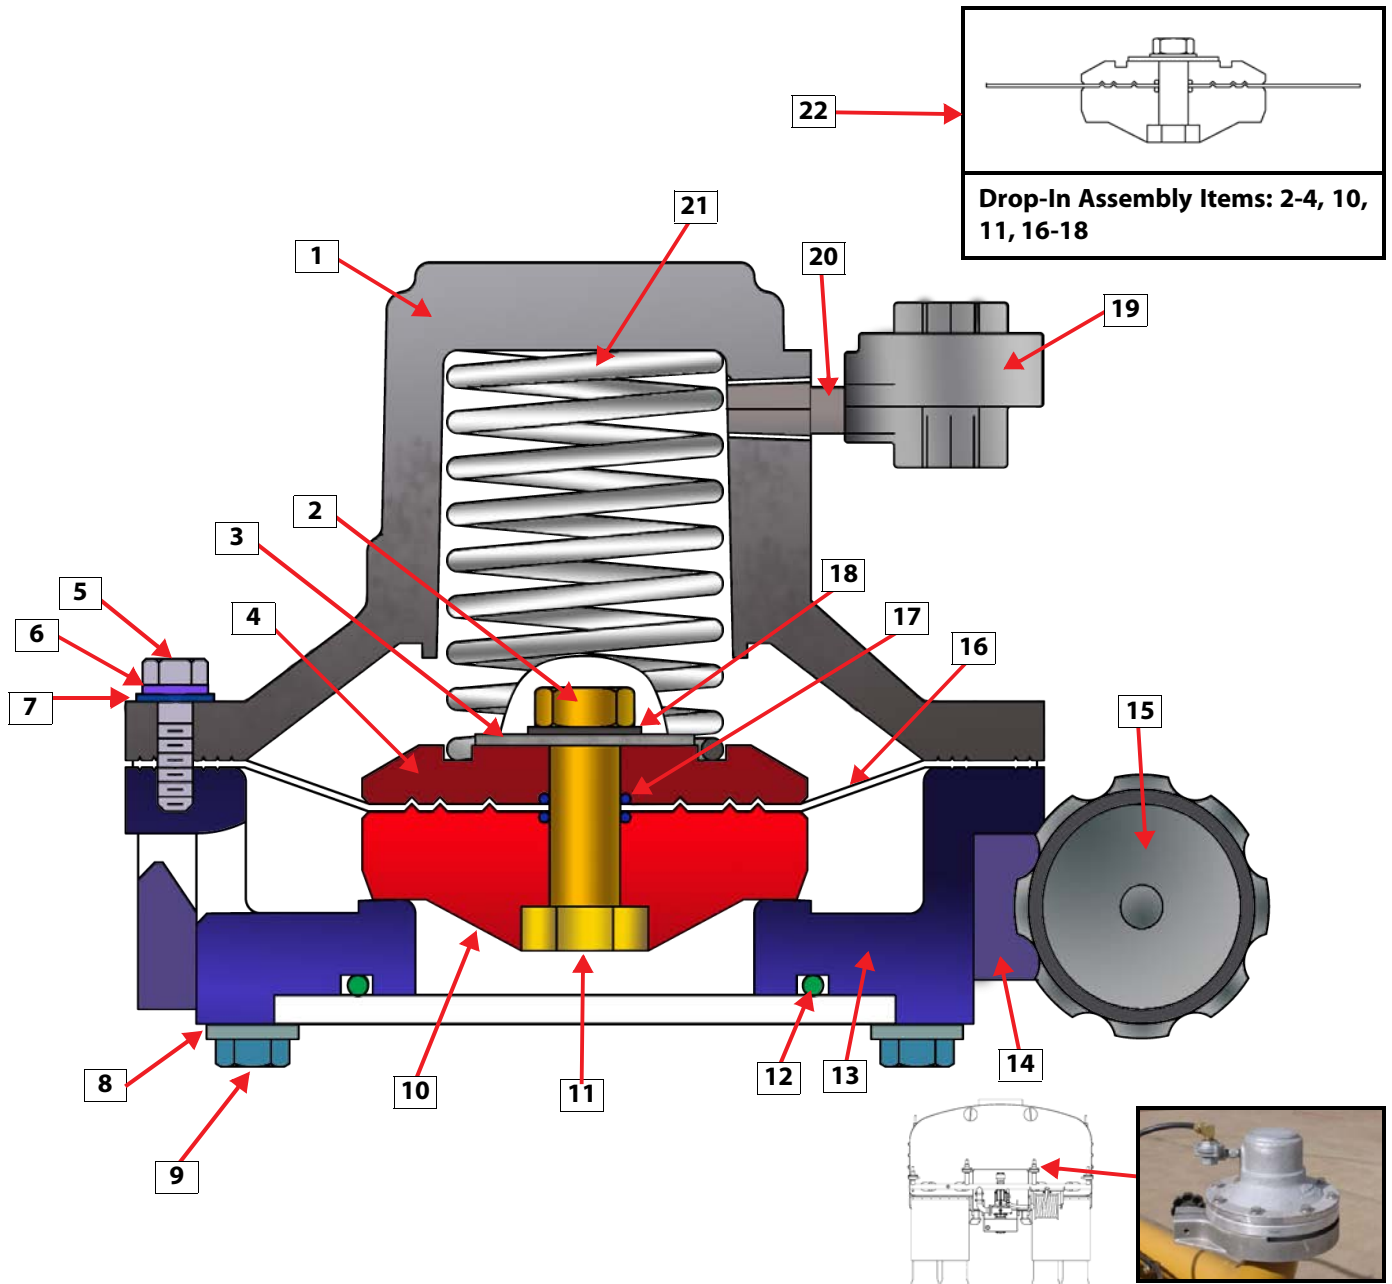

SPRAY HEAD, 3", PNEUMATIC (ALUMINUM)

PART NO. 300198

• Pneumatic Chamber • 60-90 PSI

ITEM	PART NO	DESCRIPTION	QTY	SPARE PART
	300198	SPRAY HEAD, 3", PNEU, STANDARD	1	X
1	300206	HOUSING, UPPER	1	X
2	049199	BOLT, STEM	1	X
3	307330	WASHER, FLAT	1	X
4	300210	GUIDE DISK, UPPER	1	X
5	355335	CAP SCREW, 5/16 X 1 1/4" SS	8	X
6	355337	WASHER, LOCK, 5/16 SS	8	X
7	355336	WASHER, FLAT 5/16 SS	8	X
8	355295	WASHER, FLAT, SS	4	X
9	355294	CAP SCREW, 3/8 X 3/4 inch SS	4	X
10	300209	GUIDE DISK, LOWER	1	X
11	300214	NUT, STEM	1	X

ITEM	PART NO	DESCRIPTION	QTY	SPARE PART
12	354502	O-RING, BASE	1	X
13	300207	HOUSING, BASE	1	X
14	300216	ADJUSTING RING	1	X
15	302912	KNOB, ADJUSTING RING	1	X
16	300208	DIAPHRAGM	1	X
17	300215	O-RING, STEM	2	X
18	307329	WASHER, FLAT	1	X
19	300468	VALVE, QUICK DISCHARGE, PNEU	1	X
20	352467	NIPPLE, QUICK DISCHARGE VALVE, PNEU	1	X
21	300213	SPRING	1	X
22	300409	DROP-IN ASSEMBLY	1	X