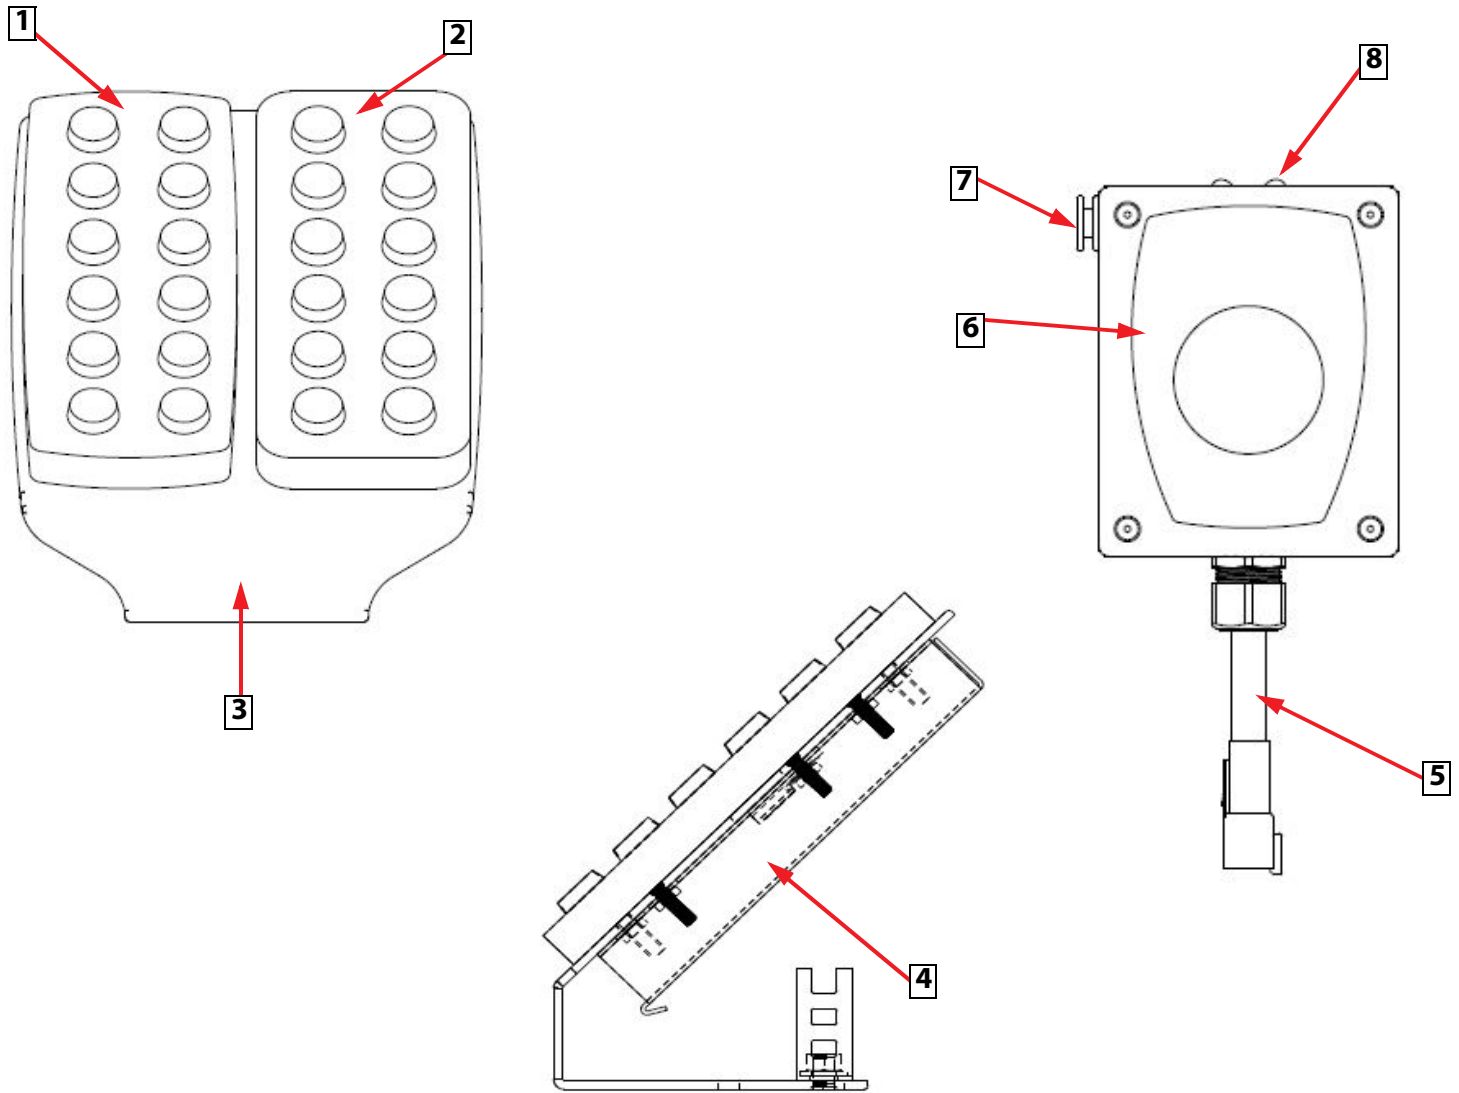

MEGA WATER TANK IPB-3

15 MAR 2019

CAB CONTROLS, DIGITAL (DISCS® 2.0)

CONTACT MEGA PRODUCT SUPPORT W/TANK SERIAL NO.

- 6 Spray Heads & Timer
- Water Level
- Water Cannon & Adj. Nozzle
- Work Lights
- Compatible with GPS

ITEM	PART NO	DESCRIPTION	QTY	SPARE PART
	052757	DISCS® 2.0 SWITCH ASSY.	1	
	052680	DISCS® 2.0 JOYSTICK ASSY.	1	
1	309002	DISCS® 2.0 SWITCH BANK A	1	
2	309003	DISCS® 2.0 SWITCH BANK B	1	
3	052714	PEDESTAL, PKU	1	
4	052766	COVER, PKU PEDESTAL	1	
5	052682	HARNESS, JOYSTICK BOX	1	
6	309004	DISCS® 2.0 JOYSTICK	1	
7	308641	BUTTON KIT, MICROPHONE	2	
8	308642	CLIP, MICROPHONE	2