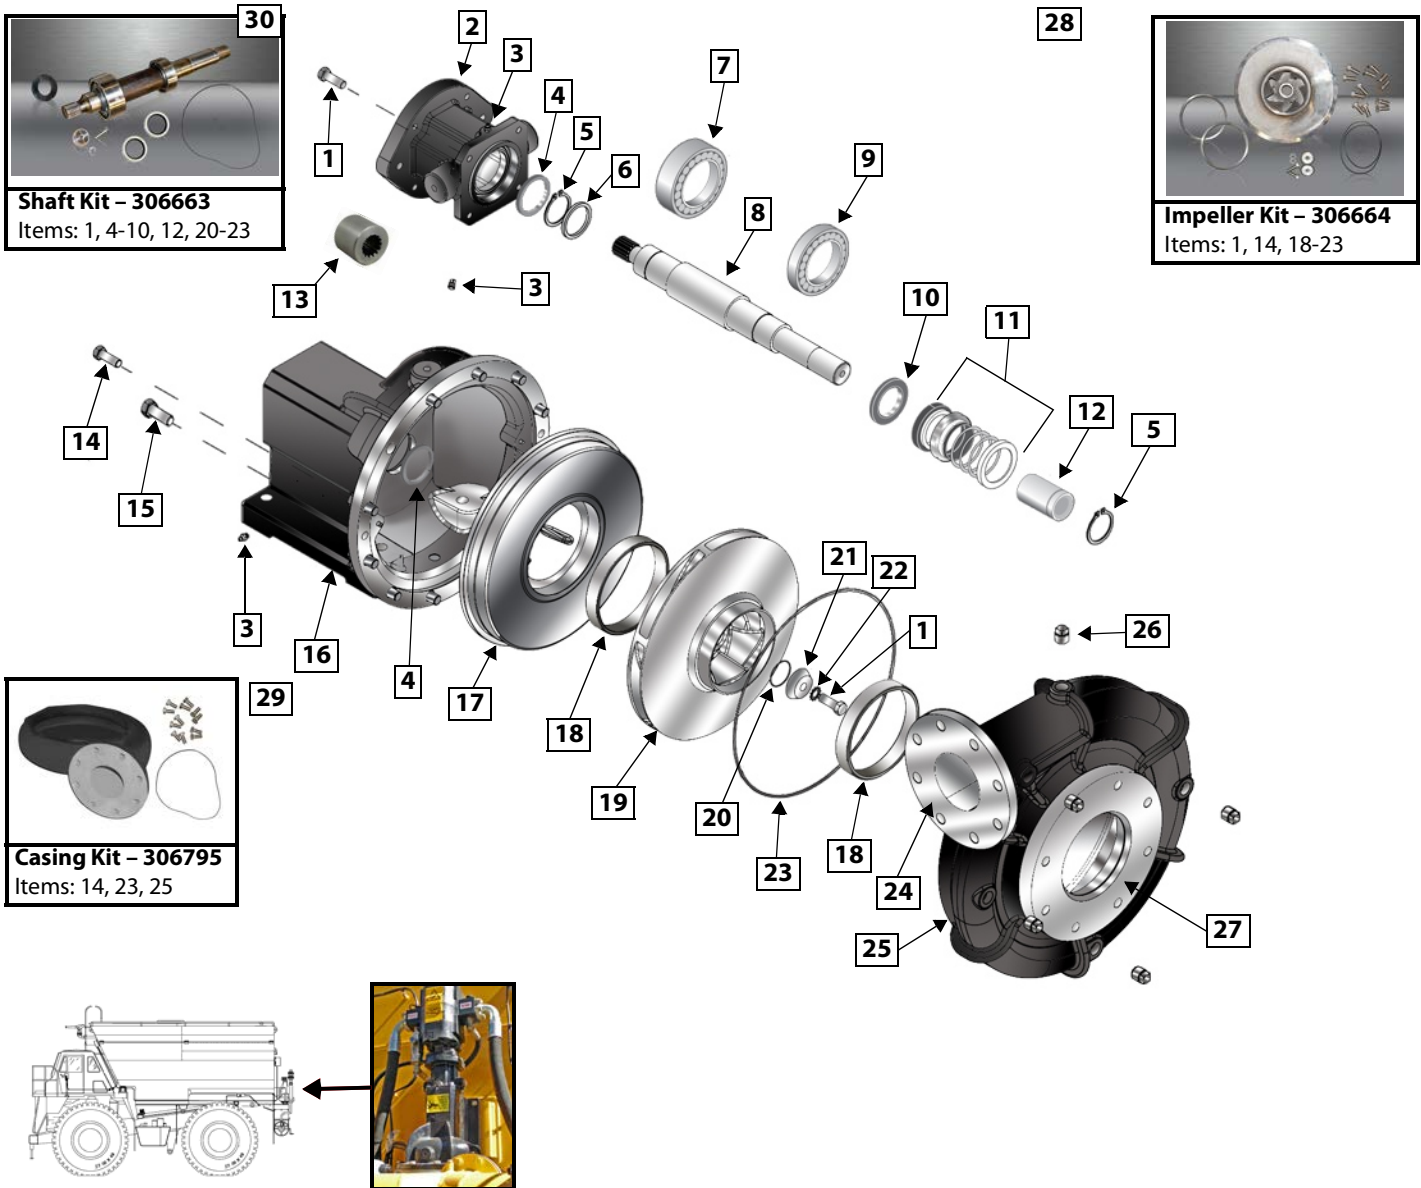

MEGA M-4B WATER PUMP – MECH. SEAL, STANDARD

PART NO. 306670

- Clockwise Rotation • 4 inch Discharge • 6 inch Inlet • Mechanical Seal

ITEM	PART NO	DESCRIPTION	QT Y	SPARE PART
	306670	M4B, Mech Seal, Standard		
1	306720	Capscrew, Hex HD 1/2-13NC X 1-1/2L 316SS	4	X
2	306736	Bearing Cap Motor Bracket	1	
3	306697	Grease Fitting, 5/16-24NPS	2	
4	302302	Seal, Oil	2	
5	300536	Ring, Retaining, 1.819"	1	
6	300542	Ring, Thrust, 1.973"	1	
7	302296	Bearing, Drive Side	1	
8	306718	Shaft, Splined, 20.15"	1	
9	302297	Bearing, Impeller Side	1	
10	300541	Water Slinger	1	
11	302299	Seal, Mechanical Shaft	4	
12	306735	Sleeve, Shaft	1	
13	301927	Coupling	1	
14	306722	Capscrew, Hex 1/4-20X1-1/2	12	
15	306730	Capscrew, Hex HD 5/8"	2	

ITEM	PART NO	DESCRIPTION	QT Y	SPARE PART
16	306716	Bracket, Frame Mount	1	
17	307127	Seal Plate	1	
18	306717	Ring, Wear, SS	2	
19	306727	Impeller	1	
20	306729	O-Ring	1	
21	306719	Washer, Impeller, SS	1	
22	306721	Washer, External Tooth, SS	1	
23	306763	O-Ring, Casing	1	
24	012930	Gasket, Outlet Flange, 4 inch	1	X
25	306798	Volute Case w/Wear Ring	1	
26	306724	Plug, Pipe, SS	5	
27	302527	Gasket, Inlet Flange, 6 inch	1	X
28	306664	Kit, Impeller	1	X
29	306795	Kit, Casing	1	X
30	306663	Kit, Shaft	1	X