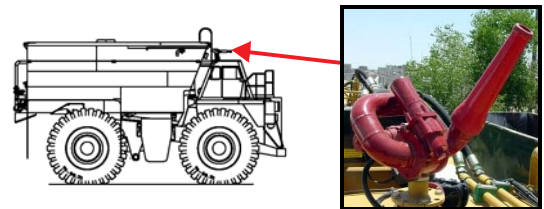

MEGA WATER TANK IPB-3

15 MAR 2019

WATER CANNON, REMOTE (ELECTRIC)

PART NO. 304652

• 24 VDC • Stainless Steel

20A/20B

Joint Rebuild Kit: 305141

ITEM	PART NO	DESCRIPTION	QTY	SPARE PART
	304652	WATER CANNON, 24VOLT		
1	304627	ELBOW OUTLET, 2.5NH	1	
2	304897	O-RING, 2 5/8 x 2 1/2	2	X
3	304651	CLIP, SPEED CONNECTOR	1	
4	304650	FASTENER, SPEED CONNECTOR	1	
5	304620	HARNESS, WIRING	1	
6	304641	FASTENER SCREW, JUNCTION BOX	2	
7	304636	O-RING SEAL, JOINT 2-045	4	
8	304637	BEARING, POLY	4	
9	304638	O-RING SEAL, JOINT, 3 1/4 X 2 7/8	2	
10	304632	ROTATION STOP, 303-304STL	4	
11	304633	PLUG, 1/2-20-1/2" 3578	6	
12	304643	SWIVEL HOUSING, JOINT, MCH/HC	2	