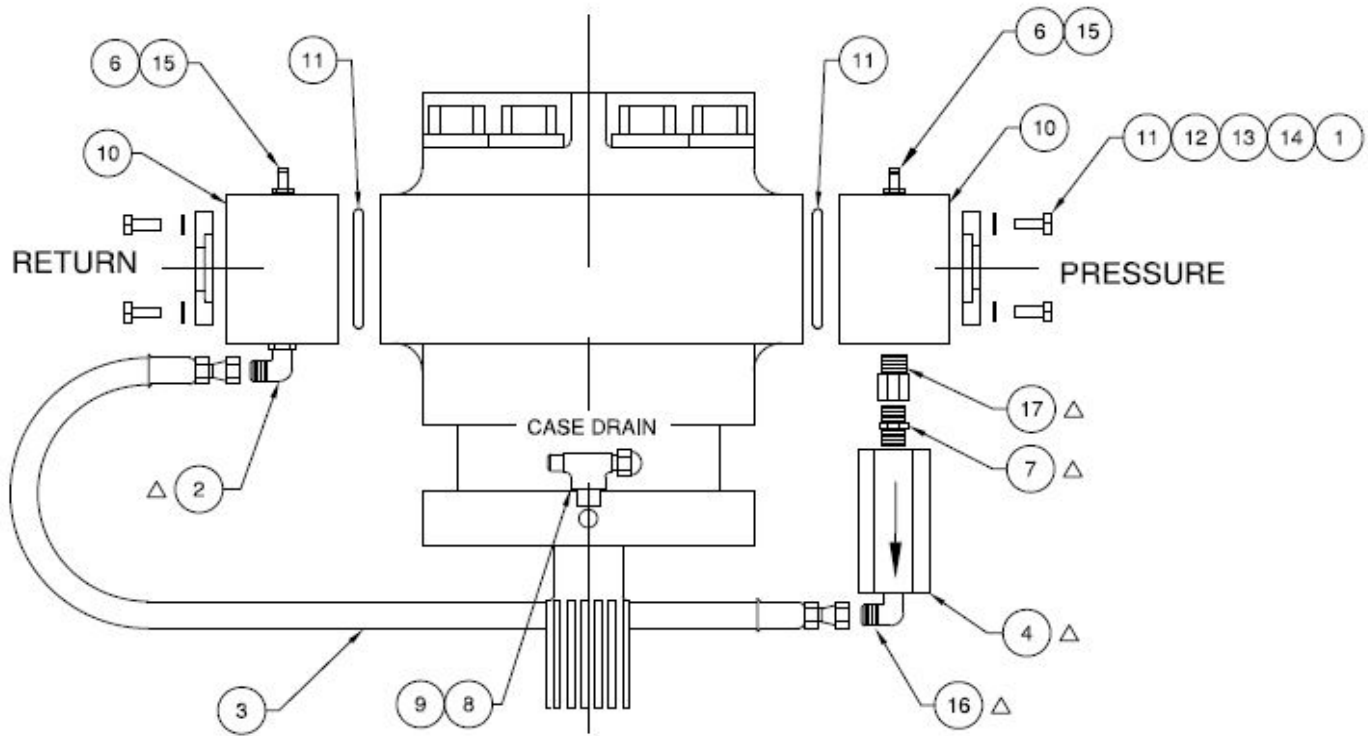

CROSS-OVER ASSEMBLY, 1.25"

PART NO. 051646

• M-3 Pump Applications • By-Pass 35 GPM

ITEM	PART NO	DESCRIPTION	QTY	SPARE PART
	046720	CROSS-OVER ASSEMBLY		
1	007126	BLIND FLANGE, -24	2	
2	352495	ORB/JIC 2062-12-12S 90°	2	
3	046984	CROSSOVER HOSE ASSY	1	
4	306561	VALVE, FLOW CONTROL 3/4	1	X
5				
6	304382	TEST FITTING, ORB -4	2	
7	352474	PIPE NIPPLE, HEX 3/4"	1	
8	352987	TEE, PIPE/JIC 2030-4-6S	1	
9	353489	CAP, JIC 210292-6S	1	
10	046175	MANIFOLD -24	2	
11	354816	SEAL, O-RING S.F. -24	4	
12	350005	FLAT WASHER, 1/2"	8	

ITEM	PART NO	DESCRIPTION	QTY	SPARE PART
13	350242	CAP SCREW, 7/16-14 X 4.50"	8	
14	352534	SPLIT FLANGE, 1-1/4"	4	
15	304531	CAP, TEST PORT	2	
16	352452	PIPE/JIC 2024-12-12S 90	1	
17	353226	ADPT, -12ORB->-12FPT	1