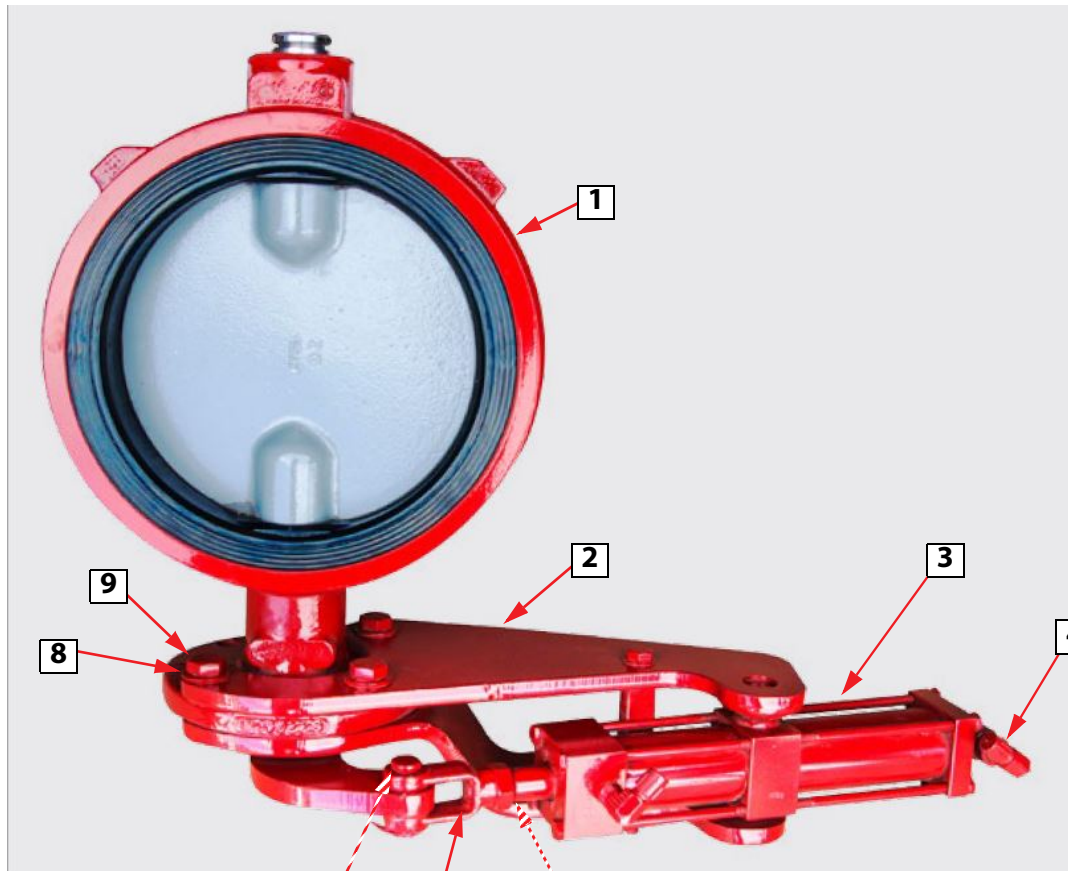

BUTTERFLY VALVE, 8" (TANK DRAIN)

PART NO. 041368

• 8" diameter • Hydraulic

ITEM	PART NO	DESCRIPTION	QTY	SPARE PART
	041368	Butterfly Valve Assembly, 8 inch	1	
1	300035	Valve, Butterfly, 8 inch	1	X
2	041369	Bracket, Butterfly Assembly	1	
3	300096	Cylinder, Hydraulic #1403	1	
4	352436	Aero-2021-4-4S	2	
5	350046	Nut, Hex 5/8 inch-18 UNF	1	
6	300467	Clevis, 1/2 inch X 5/8 inch UNF	1	
7	300099	Pin, Clevis	1	
8	350005	Washer, Flat, 1/2 inch	3	
9	350231	Cap Screw, 1/2 inch X 1 1/2 inch GRB	3	
10	000194	Weld-On Flange, 3 inch ID, 8 Hole	1