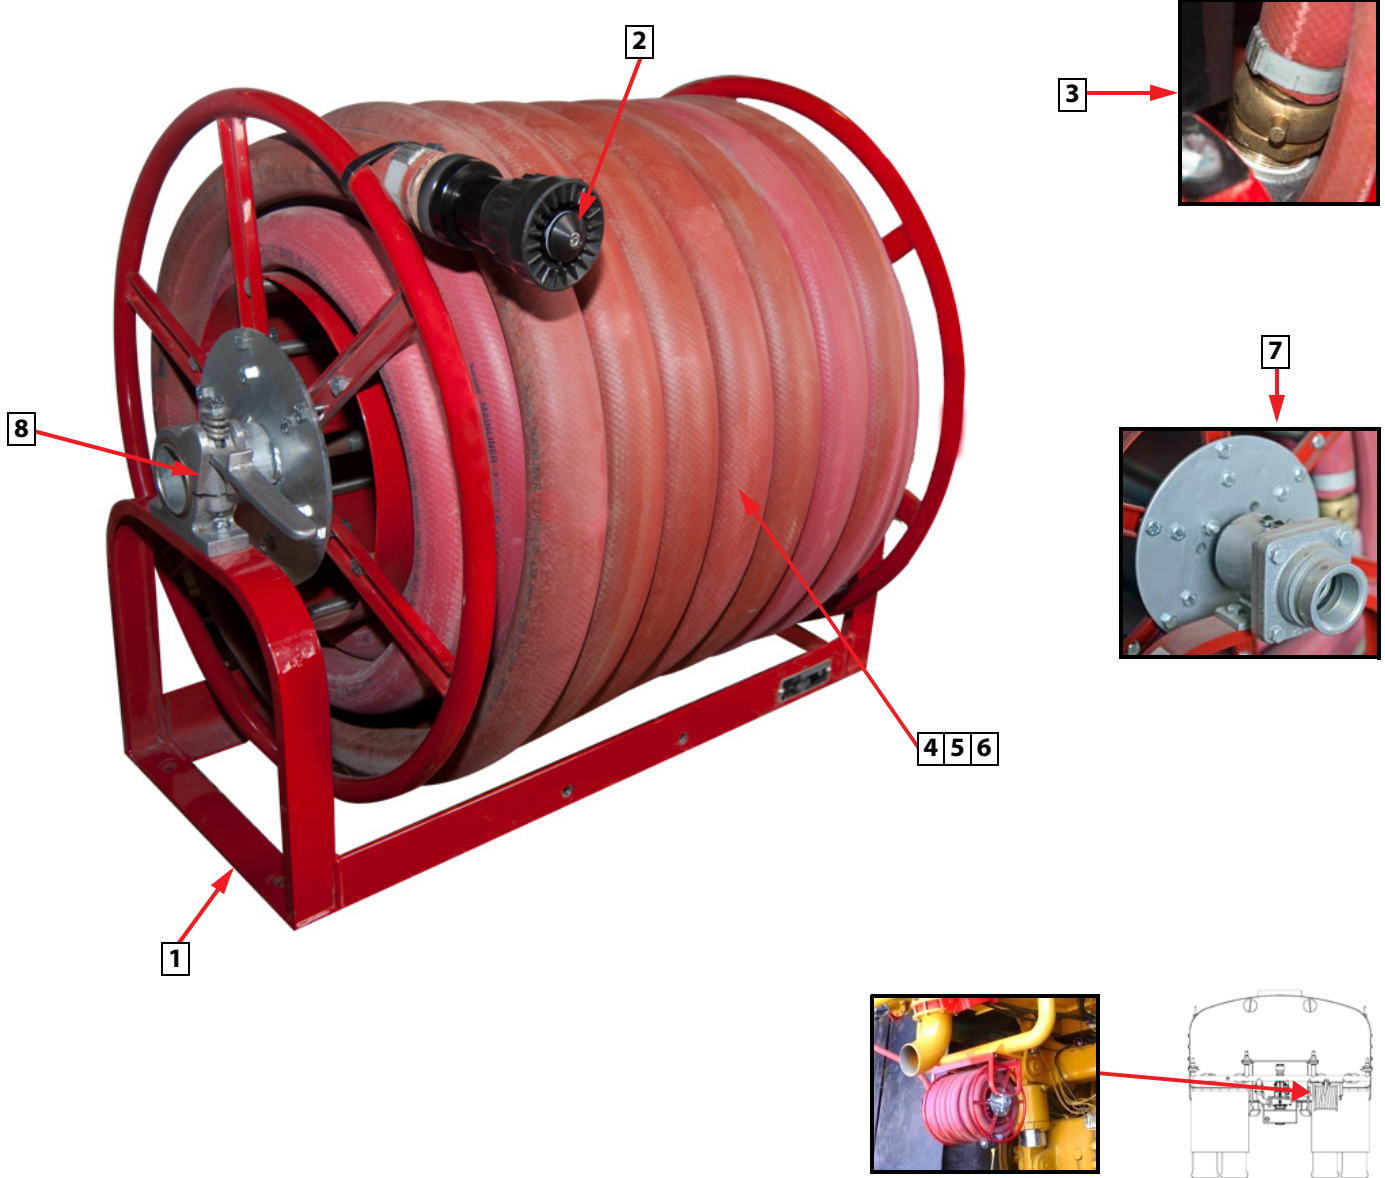

HOSE REEL, 1.5" (100' HOSE)

PART NO. 304846

• 1.5" Hose Diameter • 100', 80', 50' Hose Length

ITEM	PART NO	DESCRIPTION	QTY	SPARE PART
	304846	HOSE REEL ASSEMBLY 100'	1	
1	304843	HOSE REEL 1.5 INCH	1	
2	300266	NOZZLE, 1.5 INCH	1	
3	300774	FIRE HOSE ADAPTOR, 1.5 INCH	1	
4	303051	HOSE ASSEMBLY, 1.5" X 100' W/ENDS	1	
5	303050	HOSE ASSEMBLY, 1.5" X 80' W/ENDS	1	
6	303049	HOSE ASSEMBLY, 1.5" X 50' W/ENDS	1	
7	301013	SWIVEL ASSEMBLY	1	
8	304896	RIM LOCK	1