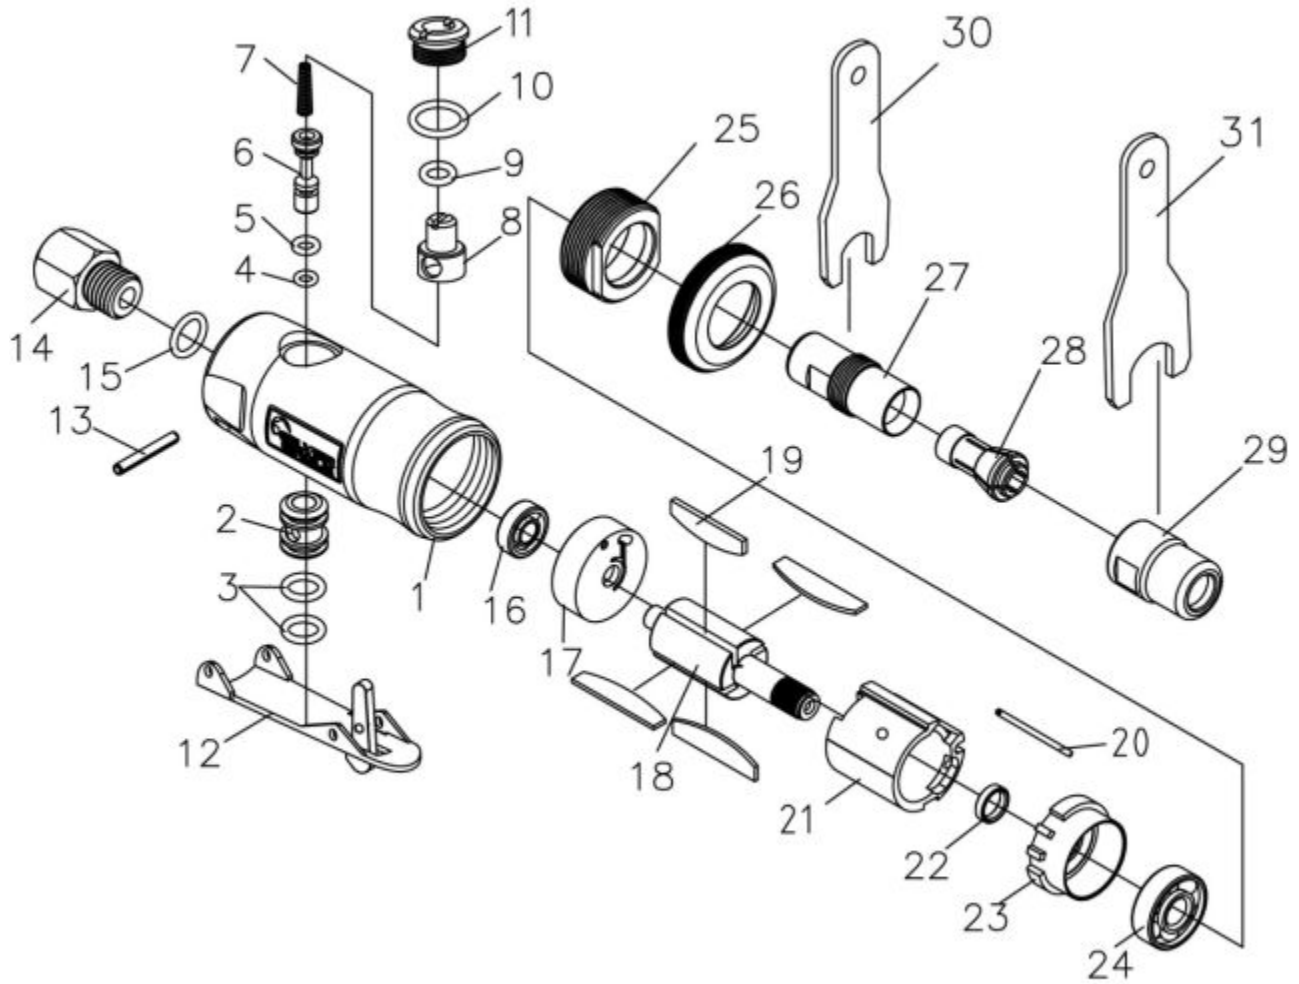

SE233 - STRAIGHT MINI DIE GRINDER

Item: SE233

Description: STRAIGHT MINI DIE GRINDER

Notes: N/A

Figure No	Part Number	Description	No. Reqd	Warranty Code
1	*K7RS706401SEK	HOUSING ASSEMBLY (WITH #2, #3)	1	
2	*K7-	BUSHING THROTTLE VALVE (INCLUDED WITH #1)	1	
3	*K7-	O-RING (INCLUDED WITH #1)	2	
4	K7305A04	O-RING	1	X
5	K7305A05	O-RING	1	X
6	K7305A06	THROTTLE	1	X
7	K7305A07	SPRING	1	X
8	K7RS305A08	AIR REGULATOR F/305A	1	X
9	K7305A09	O-RING	1	X
10	K7305A10	O-RING	1	X
11	K7RS305A11	VALVE PLUG	1	X
12	K7RS70612	SAFETY THROTTLE LVR F/SE333	1	X
13	K7RS848002	ROLL PIN F/MT1718	1	X
14	K7RS101311	AIR INLET F/SE1350	1	X
15	K7305A15	O-RING	1	X
16	K7RS30516	BALL BEARING 1884,1884R,RL305A	2	X
17	K7305A17	REAR END PLATE F/RL305A	1	X
18	K7RS305A18	ROTOR F/RL305A	1	X
19	K7305A19	VANE F/RL305A	4	X
20	K7305A20	PIN F/RL305A	1	X
21	*K7RS706421	CYLINDER	1	
22	K7RS305A22	SPINDLE COLLAR	1	X
23	K7RS305A23	FRONT END PLATE	1	X
24	K796129	BALL BEARING	1	X
25	*K7RS70625	CLAMP NUT	1	
26	K7RS70626B	HOUSING CAP F/SE233	1	X
27	*K7RS70627	SPINDLE CHUCK	1	
28	K7RS305A34	COLLET F/RL305A,MT3880	1	X
29	K7305A35	COLLET NUT FOR RL305A	1	X
30	K7305A36	12MM WRENCH F/RL305K	1	X
31	K7305A37	17MM WRENCH	1	X