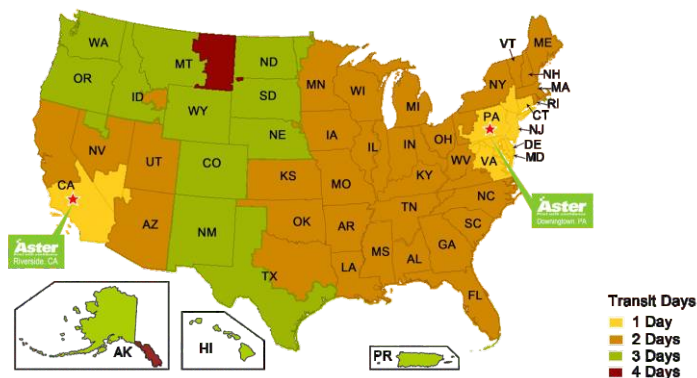

▶ Global Distribution

Aster Graphics understands convenient, timely and reliable delivery is vital to our customers' satisfaction and success. To ensure customers all over the world can easily and quickly get access to our products and service, Aster Graphics has set up a global network of distribution warehouses, sales offices and customer support centers in the USA and in Europe.

Aster Graphics, Inc.

As a branch of Aster Graphics, the leading toner cartridge manufacturer, Aster Graphics, Inc. is your ideal and trustworthy supplier of printer consumables in North America and Latin America market.

- Three distribution centers located in Riverside, CA and Downingtown, PA
- Combined warehouse space of 75,000 square feet
- Stocking over 1,400 models, 1.5 million cartridges ready to ship
- 1-2 days delivery to the majority of U.S.
- Online ordering system: Quick Order takes orders 24/7
- Local representatives in east and west cost
- Competitive free freight program and flat rate
- I.T. integration with popular platforms

Aster Ground Shipping Map

Ground shipping covers 99.9% of the US in 1- 3 days.

Business days in transit from Riverside, CA or Downingtown, PA

Aster Technology Holland B.V.

Aster Graphics' European branch, Aster Technology Holland B.V. is located in the Netherlands. Meanwhile, Aster has set up local logistic centers and sales offices in the UK, Italy and Germany. As one of the largest distributors of imaging supplies in Europe, the company is always ready to offer you: