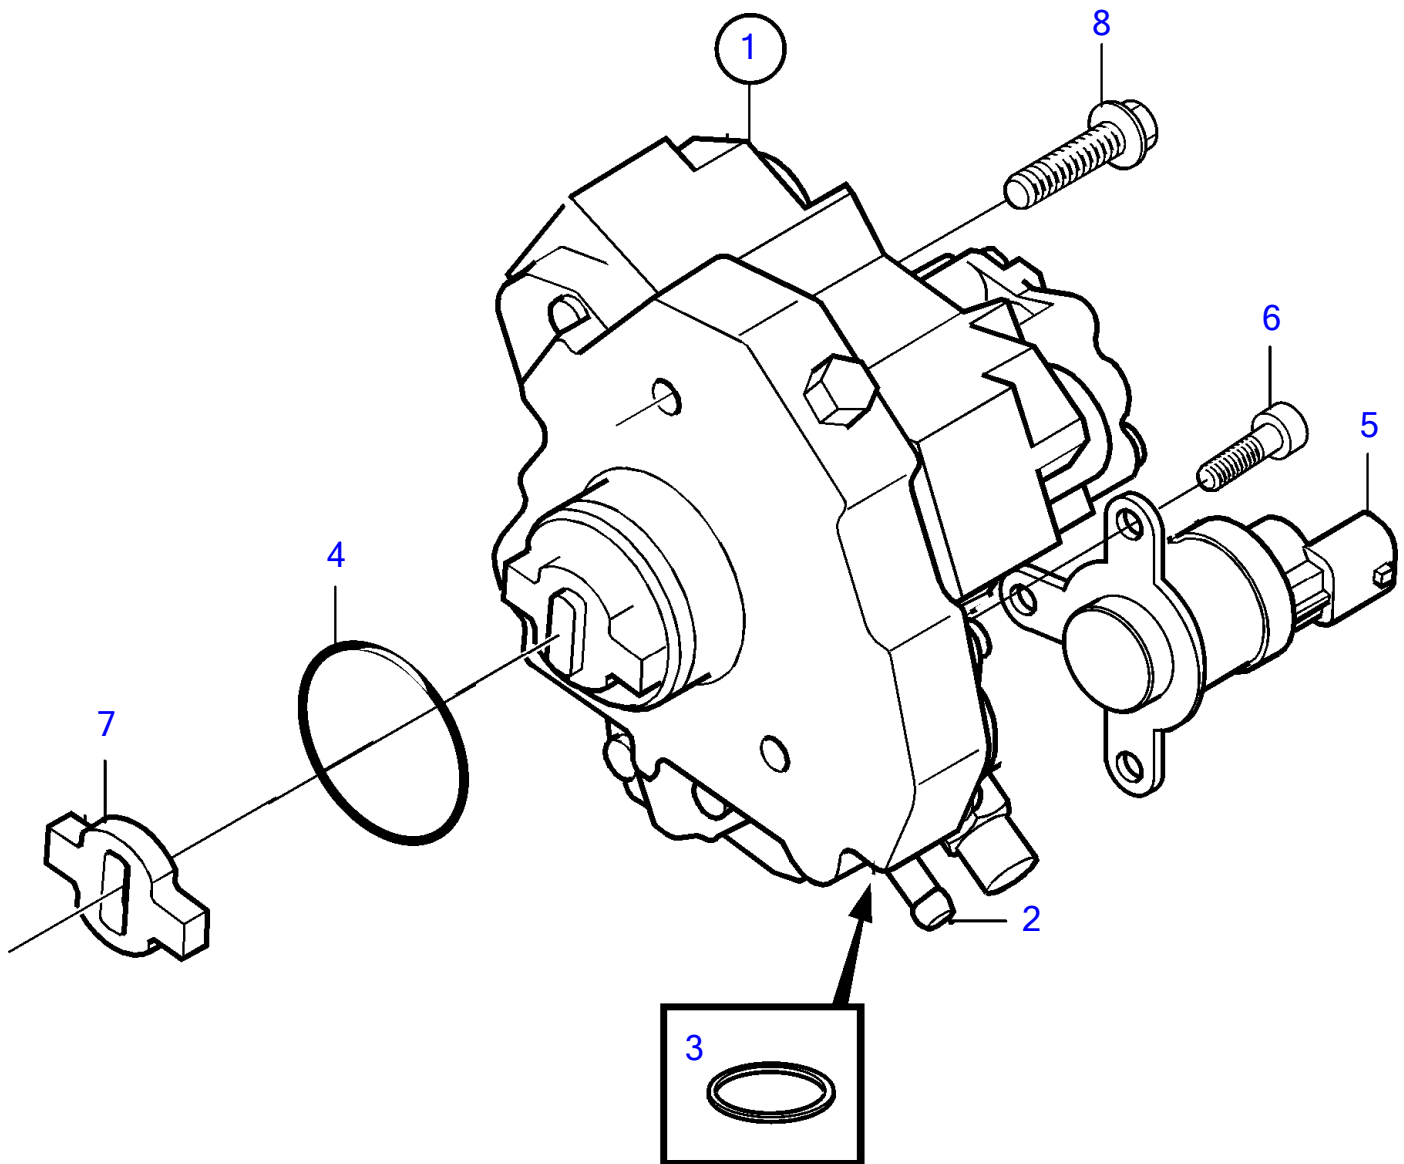

D3-110I-B, D3-110I-C, D3-130A-B, D3-130I-B, D3-130A-C, D3-130I-C, D3-160A-B, D3-160I-B, D3-160A-C, D3-160I-C,
D3-190A-B, D3-190I-B, D3-190A-C, D3-190I-C

23675

D3-110I-B, D3-110I-C, D3-130A-B, D3-130I-B, D3-130A-C, D3-130I-C, D3-160A-B, D3-160I-B, D3-160A-C, D3-160I-C, D3-190A-B, D3-190I-B, D3-190A-C, D3-190I-C

REF	PART NO.	QTY	DESCRIPTION	NOTES
1	3803910	1	High-pressure pump,	
2	30731749	2	▪ Nipple	(8642459)
3	947282	2	▪ Gasket	(8653378)
4	8631580	1	▪ O-ring	
5	30731748	1	▪ Solenoid valve	
6	8692268	3	▪ Screw	
7	8653606	1	Connection block	For cam shaft 8699506 and 30677509 and 30750758
8	987428	3	Flange screw	