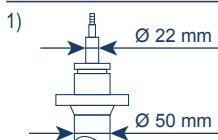

TWIN-TUBE OIL	TWIN-TUBE GAS	MONO-TUBE GAS		TWIN-TUBE OIL	TWIN-TUBE GAS	MONO-TUBE GAS	

SEAT

TOLEDO I

1.8 i 16V GT (1L)	91 → 99						1416G		$\frac{1}{5}$
2.0 i 16V, 2.0 i 16V GT									

TOLEDO

200 GT (1L-TR000-001 →) (1L)	95 → 99	1955G							

TOLEDO II

1.4 16V, 1.6, 1.9 SDi (1M2)	99 → 07/04	4024H	4305G				4037G		$\frac{1}{5}$
EXCL.									
1.8 20V, 2.3 V5, 1.9 TDI (1M2)	99 → 07/04	7450H	4303G				4037G		$\frac{1}{5}$
EXCL.									
1.6, 1.8 20V, 2.3 V5, 1.9 TDI (+)	(1M2)	99 → 07/04	4303G						

TOLEDO III

2WD (5P2)	04/04 → 05/09		4318G¹⁾ 4319G²⁾				4320G		$\frac{1}{5}$
EXCL.									

TOLEDO IV

1.2, 1.2 TSI (kW: 63, 66, 77, 81), (KG3)	08/13 →						1448G		$\frac{1}{5}$
1.4 TDi, 1.4 TSI, 1.6, 1.6 TDI									

SEAT COMMERCIAL

INCA

1.0, 1.4, 1.9 D, 1.9 SDi (6K)	96 → 06/03	1450H	1421G						
1.6 i, 1.7 D									

TERRA, TRANS

Terra	87 → 3/89	0745H	1421G			0746H	7290G		$\frac{5}{8}$
Trans	85 →								
Terra	04/89 → 12/96	4009H				0746H	7290G		$\frac{5}{8}$

SKODA

1000, 100, 110, 105, 120

1000, MB			7307G		$\frac{1}{5}$	7393H	7308G		$\frac{1}{5}$
100, L									
110, L, LS, R									
105, S, L									
120, LS, GLS, LSX									

130

G,L, GL			7307G		$\frac{1}{5}$				

CITIGO

	10/11 →						7470G		$\frac{1}{5}$
INCL. H.D