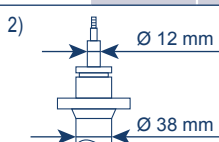

A3 Sportback (8VA, 8VF)

2WD (8VA, 8VF) 09/12 →		7521G¹⁾		7465G²⁾	
INCL. EXCL. Multi-link Axle, 1.4 TFSI g-tron