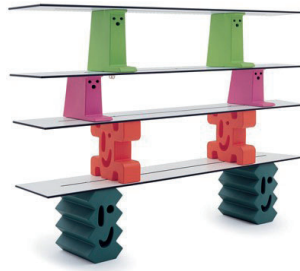

## Ladrillos

Design Javier Mariscal, 2005

Modular shelving system. Shelf supports in polyethylene complete with butterfly screw and fastener in zinc plated steel rod. Shelves in HPL.

### Sino.

Base (floor) shelf support. In polyethylene.

 dark green 1281 C

9403.90.90 | 0,079 m<sup>3</sup> | 7,20 kg

Art. nr.	Sino
MT81	dark green 1281 C