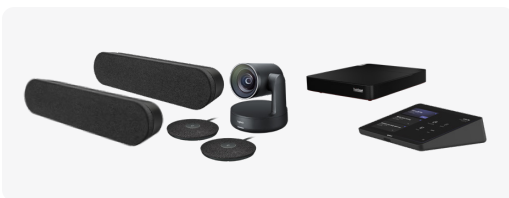

MICROSOFT MEDIUM ROOM BUNDLE LOGI P/N #: TAPRALMSTLNV

INCLUDES:
– Base bundle
– Rally System

Medium Room Solution with Rally Bar

With a dual-camera system and RightSight 2 auto-framing technology, Rally Bar welcomes remote participants to the conversation. Use Rally Bar for large rooms by adding a Logitech Mic Pod.

MICROSOFT MEDIUM ROOM BUNDLE LOGI P/N #: TAPMSTBASELNV2 + RALLY BAR (960-001308)

INCLUDES:
– Base bundle
– Rally Bar

Large Room Solution

Rally Plus adds a second speaker and a second mic pod for expanded room configuration options.