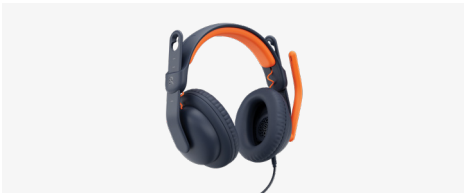

RUGGED COMBO KEYBOARD CASES

- 920-011685 (EU only)
- 920-009658 (Rugged Combo 3)
- 920-010367 (Rugged Combo 3 Touch)
- 920-011133 (Rugged Combo 4)
- 920-011130 (Rugged Combo 4 Touch)

Logitech keyboard cases are the perfect partner for iPad in the classroom, protecting against drops, spills and scratches, meeting military standards of drop protection (up to 1.2m).

LOGITECH CRAYON

- 914-000046 (Lightning)
 - 914-000080 (USB-C)
- Powered by Apple Pencil technology, Logitech Crayon is a versatile, pixel-precise digital pencil for iPad supporting hands of all sizes and developing fine motor skills.

LOGITECH PEN

- 914-000065
- Logitech Pen is a pixel-precise rechargeable stylus that lets students write with exceptional accuracy on their USI-enabled Chromebook device as easily as they can with pen and paper.