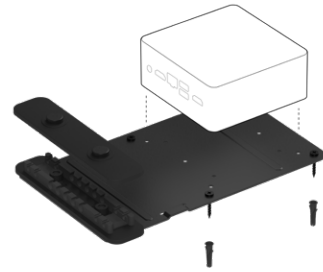

Large configurations add a Rally Mic Pod Hub for under-table cable routing

FEATURED COMPONENTS

Logitech Strong USB

SuperSpeed USB 10 Gbps cable

10m Included

25m Optional

The Logitech Tap touch controller connects to the meeting room PC via Logitech Strong USB, a plenum-rated cable that offers 10 meters (32.8 feet) of reach so you can position Tap for easy reach while hiding the PC in a credenza or behind display

Aramid-reinforced for a durable connection between Tap and the PC

Plenum-rated and Eca certified for runs in walls, raceways, and conduit

25 meter cable also available

PC Mount

Mounting bracket with integrated cable retention

Compatible with Intel® NUC and other SFF PCs with a 100mm VESA pattern

Integrated cable retention keeps connections tight

Secures computers and cables to walls and beneath tables

Rally Mounting Kit

Included with medium and large configurations