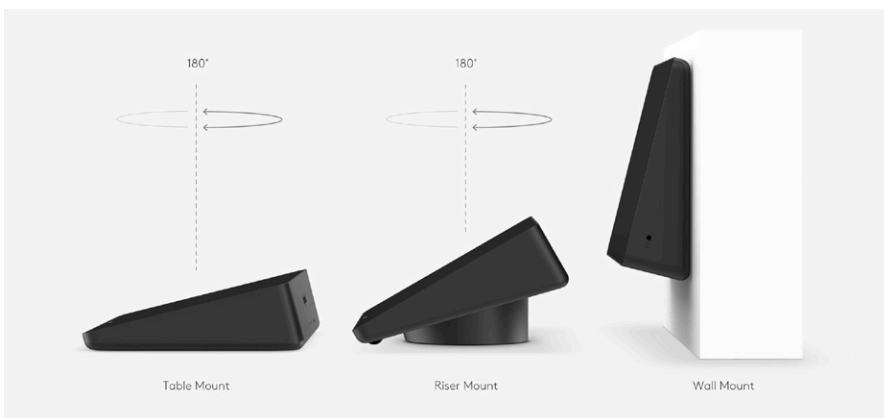

Compatible with Intel® NUC and other SFF PCs with a 100mm VESA pattern

Integrated cable retention keeps connections tight

Secures computers and cables to walls and beneath tables

Rally Mounting Kit

Included with medium and large configurations

Securely position Rally Camera on wall or near ceiling

Low-profile speaker brackets provide “floating” appearance

Robust cable retention brackets keep connections tight

Rally Mic Pod

Modular microphones with RightSound™ for Logitech Rally

Auto-levels voices and suppresses noise for clear audio

Convenient mute control and indicator light

Connect up to seven Mic Pods for U-shaped tables and large rooms

Large room configurations include Rally Mic Pod Hub to simplify under-table cable routing

MOUNTS FOR LOGITECH TAP

Place the Logitech Tap touch controller on the tabletop, or add a mount for better security, convenience and cable management. The Table and Riser mounts fit in standard grommet holes and swivel 180° for operation from both sides of the table. The Wall mount saves space in smaller rooms.