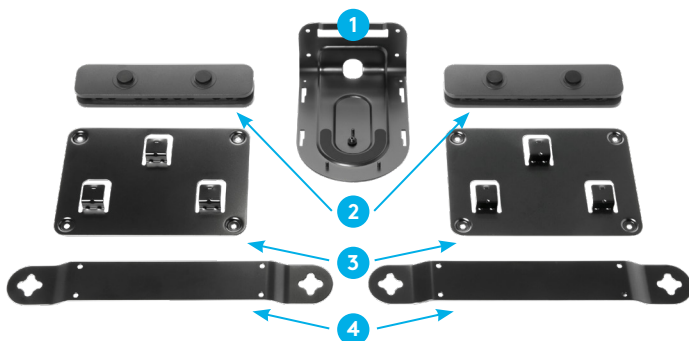

RALLY MIC POD

- 1 Four microphones with eight beamforming elements provide a 15 ft (4.5m) pickup range
- 2 9.6 ft (2.95m) cable connects to Rally Table Hub, Rally Mic Pod Hub, or another Mic Pod
- 3 Mute button with LED status indicator
- 4 Technical fabric resists dirt and fingerprints
- 5 Input to daisy chain with another Mic Pod

RALLY MIC POD HUB

- 1 Three inputs for Mic Pods or additional Hubs
- 2 Single-cable connections to Mic Pods for clean cabling and ease of placement
- 3 Under-table mounting hardware included
- 4 9.6 ft (2.95m) cable connects to another Mic Pod Hub or the Rally Table Hub

RALLY SPEAKER

- 1 Premium materials in slate gray complement high-style meeting rooms
- 2 Anti-vibration enclosure eliminates buzzing and interference
- 3 3 in (76mm) speaker driver delivers rich, clear sound
- 4 Patent-pending suspension system isolates vibration within the enclosure
- 5 Acoustically transparent fabric for good looks and clear sound
- 6 A single 9.6 ft (2.95m) Mini-XLR cable connects to Rally Display Hub for both signal and power

RALLY MOUNTING KIT

- 1 Invertible camera bracket supports wall mounting and near-ceiling installation
- 2 Cable retainers for Table Hub and Display Hub keeps cables plugged in
- 3 Ventilated brackets secure Hubs under the table or to the wall
- 4 Low-profile speaker brackets for a floating appearance