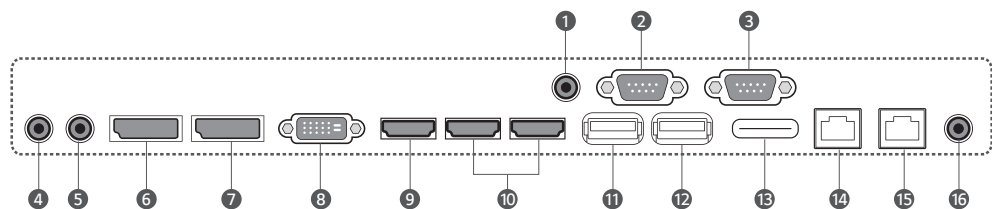

Users can edit content that consists of one video and several still images (up to 20) as they want.

Support 1 Video + 20 Still Images

Convenient Connectivity

Tiling Scene with DP Daisy Chain

This product supports lateral tiling for 1x4 or 4x1 installations (landscape or portrait), and up to a 4x4 installation with a daisy chain configuration.

Easy Management with LAN Daisy Chain

The LAN daisy chain allows you to control and monitor devices, distribute content, and even update firmware.

Connectivity

- 1 IR & LIGHT SENSOR
- 2 RS-232C In
- 3 RS-232C Out
- 4 AUDIO In
- 5 AUDIO Out
- 6 DP Out
- 7 DP In
- 8 DVI-D In
- 9 HDMI 1.4
- 10 HDMI 2.0
- 11 USB 2.0
- 12 USB 3.0
- 13 SD Card
- 14 LAN In
- 15 LAN Out
- 16 Pixel Sensor