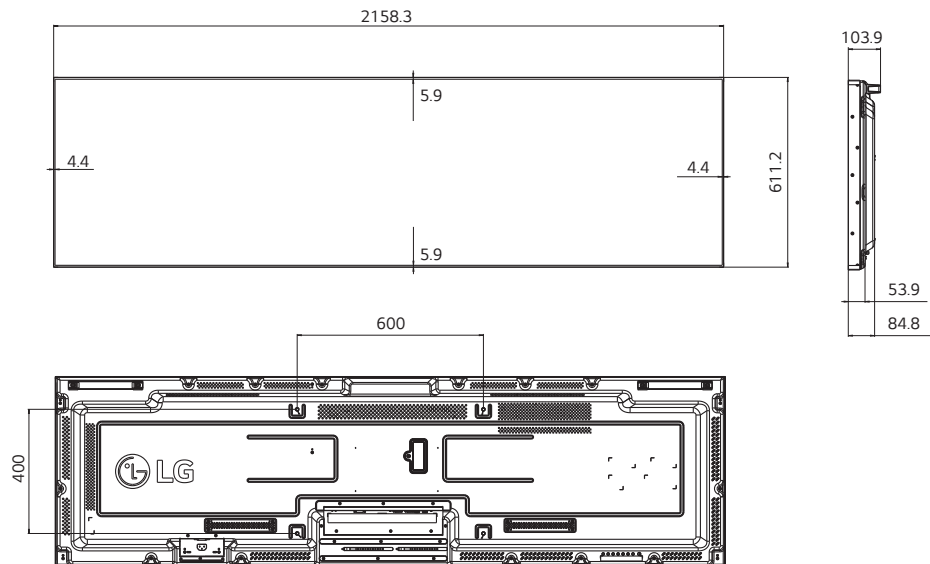

Easy Management with LAN Daisy Chain

The LAN daisy chain allows you to control and monitor devices, distribute content, and even update firmware.

Connectivity

- 1 IR & LIGHT SENSOR
- 2 RS-232C In
- 3 RS-232C Out
- 4 AUDIO In
- 5 AUDIO Out
- 6 DP Out
- 7 DP In
- 8 DVI-D In
- 9 HDMI 1.4
- 10 HDMI 2.0
- 11 USB 2.0
- 12 USB 3.0
- 13 SD Card
- 14 LAN In
- 15 LAN Out
- 16 Pixel Sensor

Dimension (unit : mm)

88"

2,158.3 x 611.2 x 84.8 mm / 34.2 kg
(Without Handle)

Download LG Commercial Display Mobile App

- www.lg.com/b2b
- [youtube.com/c/LGCommercialDisplay](https://www.youtube.com/c/LGCommercialDisplay)
- <https://www.facebook.com/LGInformationDisplay/>
- <https://www.linkedin.com/company/16235211/>