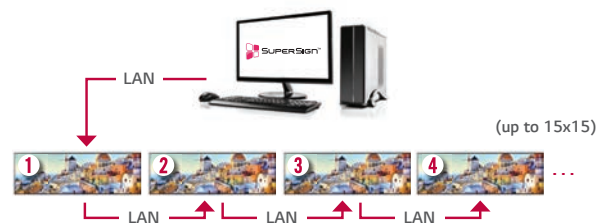

Users can edit content that consists of one video and several still images (up to 20) as they want.

Support 1 Video + 20 Still Images

Convenient Connectivity

Tiling Scene with DP Daisy Chain

This product supports lateral tiling for 1x4 or 4x1 installations (landscape or portrait), and up to a 4x4 installation with a daisy chain configuration.

Easy Management with LAN Daisy Chain

The LAN daisy chain allows you to control and monitor devices, distribute content, and even update firmware.

Connectivity

- 1 IR & LIGHT SENSOR
- 2 RS-232C In
- 3 RS-232C Out
- 4 AUDIO In
- 5 AUDIO Out
- 6 DP Out
- 7 DP In
- 8 DVI-D In
- 9 HDMI 1.4
- 10 HDMI 2.0
- 11 USB 2.0
- 12 USB 3.0
- 13 SD Card
- 14 LAN In
- 15 LAN Out
- 16 Pixel Sensor