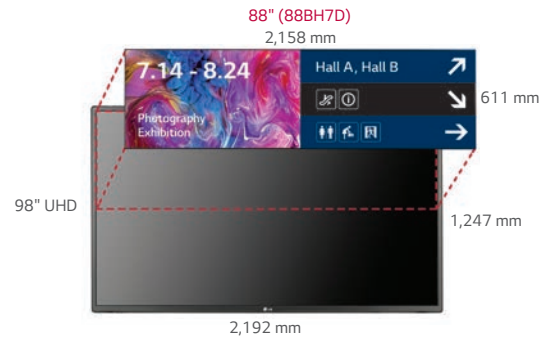

32:9 Ultra Stretch Signage

88BH7D

Key Features

New Design Configuration

32:9 Extended Wide Format

It is a totally new wide screen format with 32:9 bar type, the most promising display for advertisement and information delivery.

Ultra HD Resolution (3,840 x 1,080)

Ultra HD resolution delivers an immersive viewing experiences with vivid colors and clear images.

Optimized Content Delivery

88BH7D is ready to organize multi content with video and text according to user's desired ratio. Also, it is optimal to show a vertical or horizontal object without truncation, providing real-like viewing experiences to the audience. It is the best way to attract people's attention and maximize advertisement effect.

Dimension (unit : mm)

88"

2,158.3 x 611.2 x 84.8 mm / 34.2 kg
(Without Handle)

Download LG Commercial Display Mobile App

- www.lg.com/b2b
- [youtube.com/c/LGCommercialDisplay](https://www.youtube.com/c/LGCommercialDisplay)
- <https://www.facebook.com/LGInformationDisplay/>
- <https://www.linkedin.com/company/16235211/>